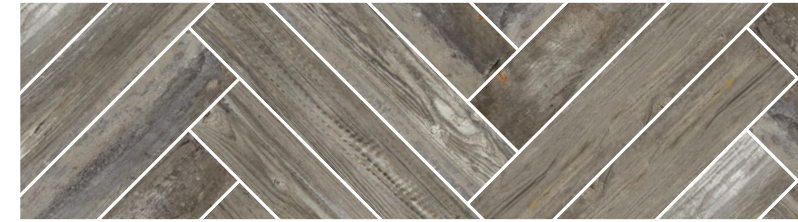

Notta

white

5" x 24"
| 18129

0.31"
R9
PEI ●●●●○
18

sand

5" x 24"
| 18143

0.31"
R9
PEI ●●●●○
18

anthracite

5" x 24"
| 18204

0.31"
R9
PEI ●●●●○
18

brown

5" x 24"
| 18167

0.31"
R9
PEI ●●●●○
18

silver

5" x 24"
| 18181

0.31"
R9
PEI ●●●●○
18

Packaging

	5" x 24" x 0.31"
Pieces in the box	11
ft² in the box	7.75
Box weight [lb]	35.22