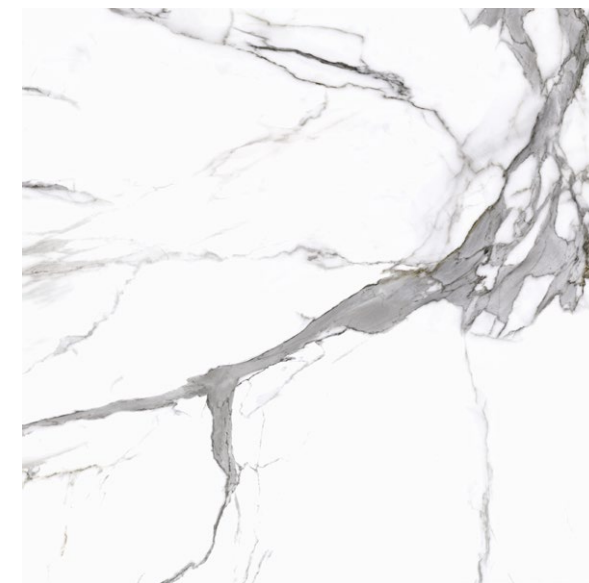

✦ 0.31"
R9
PEI ●●●●○
✦ 12

mosaic

12" x 12"
| 39539

✦ 0.31"
R10
PEI ●●●●○

baseboard

3" x 24"
| 39355

✦ 0.31"