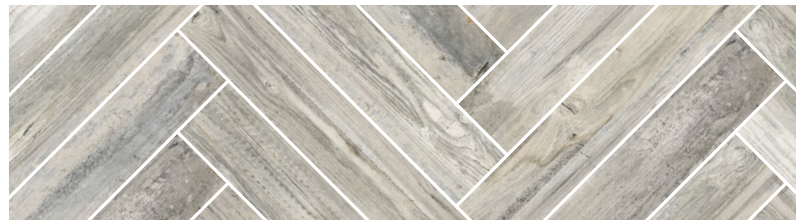

Packaging

	5" x 24" x 0.31"
Pieces in the box	11
ft² in the box	7.75
Box weight [lb]	35.22