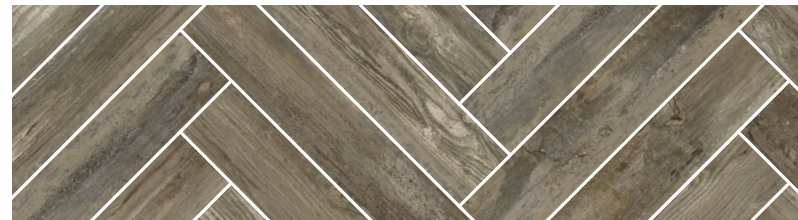

Notta

white

5" x 24"
| 18129

0.31"
R9
PEI ●●●●○
18

sand

5" x 24"
| 18143

0.31"
R9
PEI ●●●●○
18

anthracite

5" x 24"
| 18204

0.31"
R9
PEI ●●●●○
18

brown

5" x 24"
| 18167

0.31"
R9
PEI ●●●●○
18

silver

5" x 24"
| 18181

0.31"
R9
PEI ●●●●○
18

Packaging

	5" x 24" x 0.31"
Pieces in the box	11
ft² in the box	7.75
Box weight [lb]	35.22