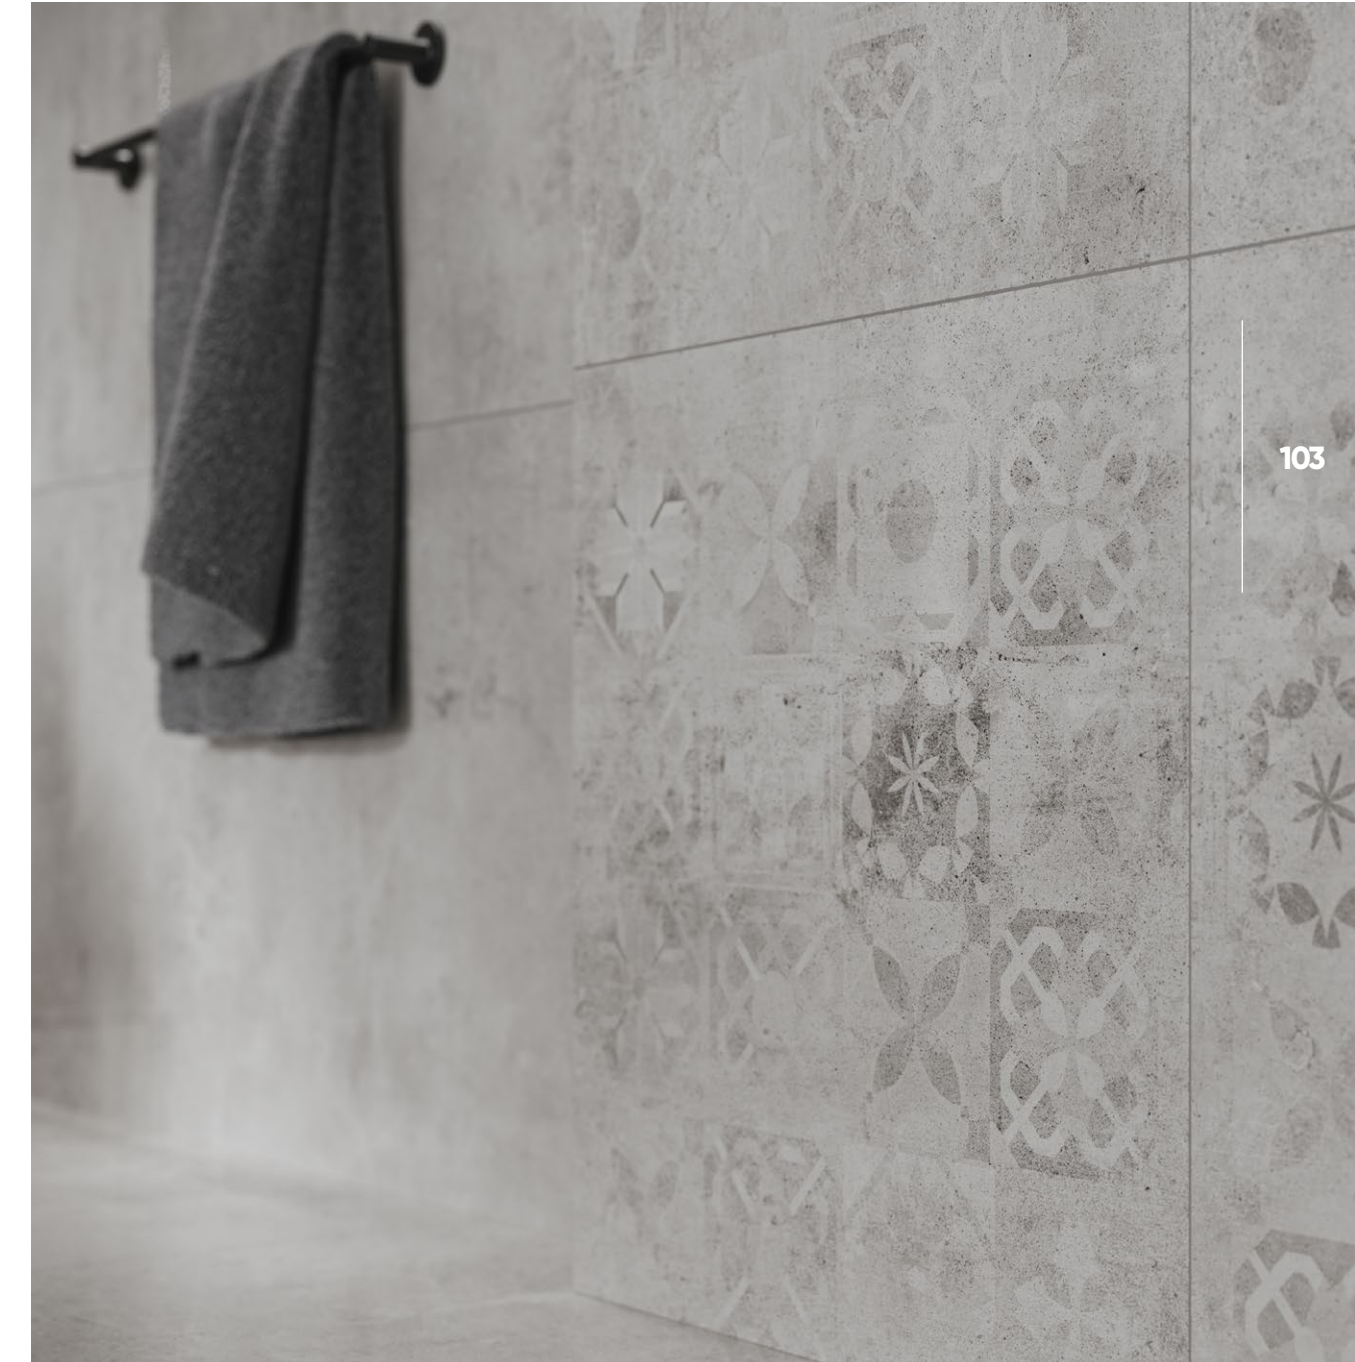

The matte or polished surface of porcelain stoneware tiles, with their delicate structure, allows not only for their arrangement on large surfaces such as walls and floors, but also for the creation of distinctive patchwork decorations in specific areas.