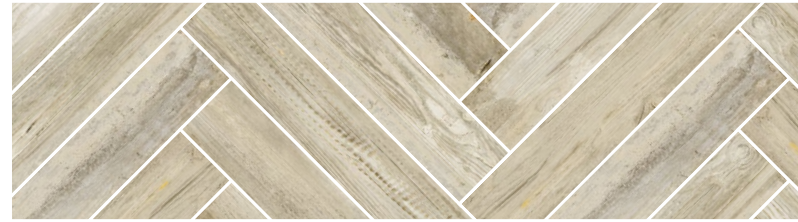

Notta

white

5" x 24"
| 18129

0.31"
R9
PEI ●●●●○
18

sand

5" x 24"
| 18143

0.31"
R9
PEI ●●●●○
18

anthracite

5" x 24"
| 18204

0.31"
R9
PEI ●●●●○
18

brown

5" x 24"
| 18167

0.31"
R9
PEI ●●●●○
18

silver

5" x 24"
| 18181

0.31"
R9
PEI ●●●●○
18

Packaging

	5" x 24" x 0.31"
Pieces in the box	11
ft² in the box	7.75
Box weight [lb]	35.22