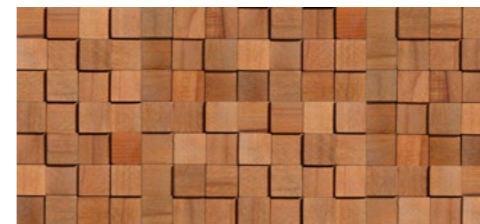

Cube

Pure
0,58 m² (2 szt./pcs) 9,9 kg
760 x 380 mm, 33 mm

Cube
0,47 m² (4 szt./pcs) 3,5 kg
343 x 343 mm, 7±13 mm

WOOD
COLLECTION

DO WEWNĄTRZ
FOR INTERIOR