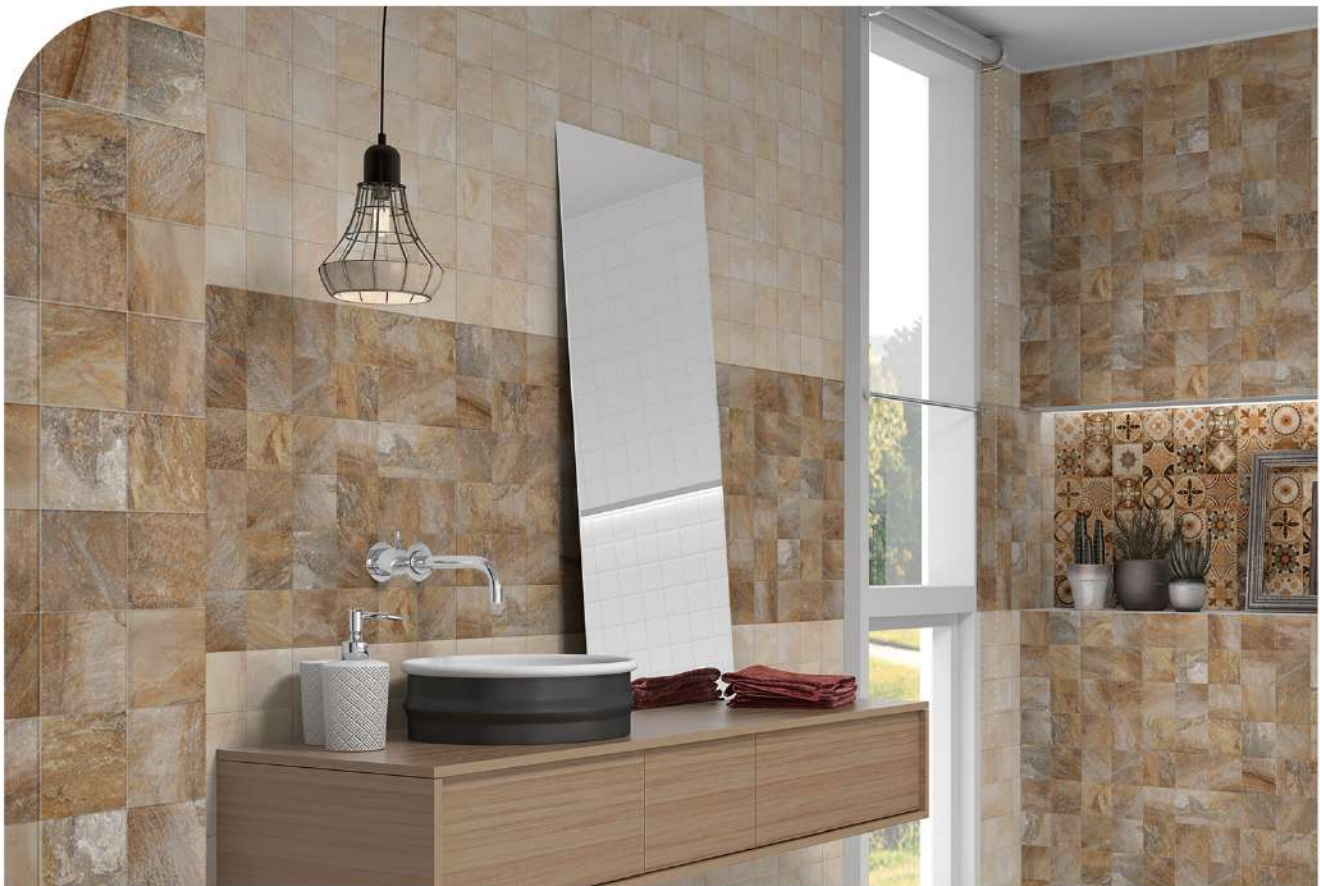

PACKING	BOXES PALLET	SQM BOX	SQM PALLET	KGS PIECE	KGS BOX	KGS PALLET	PIECES BOX	PALLETS CONTAINER	SQM CONTAINER	WEIGHT CONTAINER	THICKNESS	ABSORPTION
30 x 60 CM (Pre-cut 10x10)	60	1,08	64,80	3,250	19,60	1.191	6	21	1.360,80	25.005	1,10	E>10