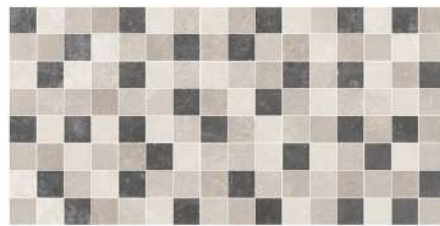

Mosaico Bella Silver
30 x 60 CM

GT4