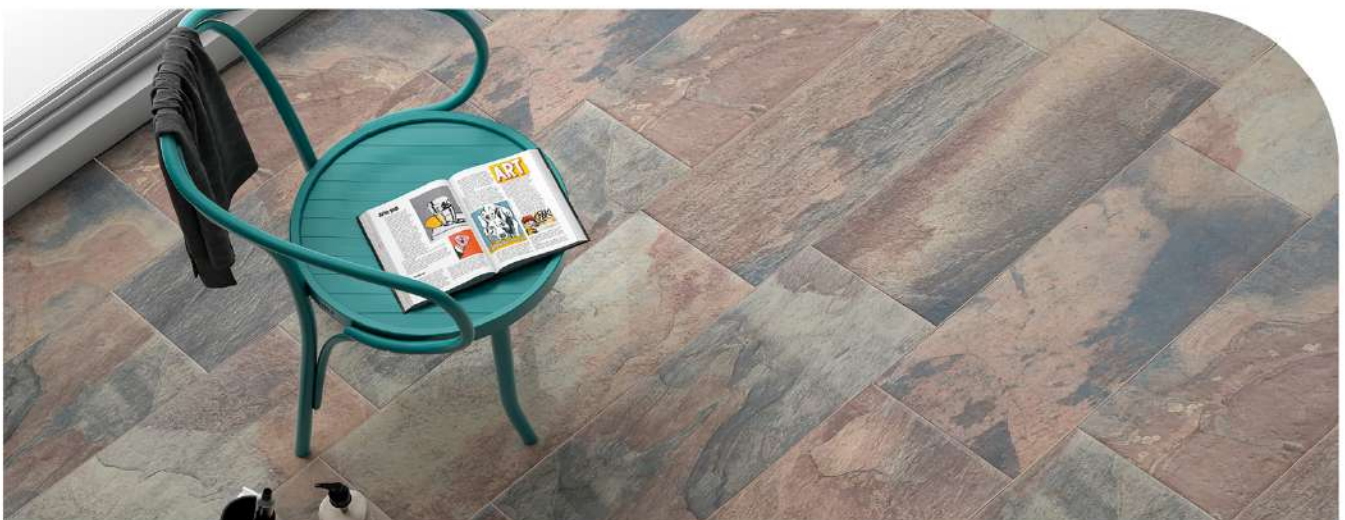

PACKING	BOXES PALLET	SQM BOX	SQM PALLET	KGS PIECE	KGS BOX	KGS PALLET	PIECES BOX	PALLETS CONTAINER	SQM CONTAINER	WEIGHT CONTAINER	THICKNESS	ABSORPTION
21 x 56 CM - DK 10PZ/CJ	64	1,18	75,52	2,300	23,12	1.494	10	17	1.283,84	25.404	0,90	E<0,5
45 x 45 CM (DK Pre-cut)	52	1,42	73,84	4,000	28,10	1.476	7	17	1.255,28	25.090	0,90	E<0,5