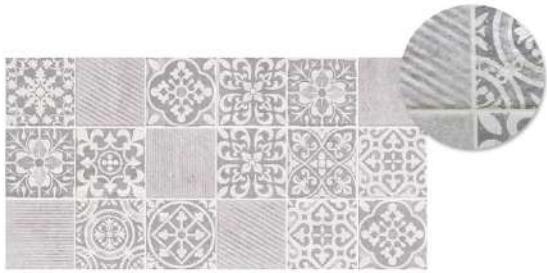

Wall Tile
Revestimiento

Floor Tile
Pavimento

Natural Finish
Acabado Natural

Relief
Relieve

Decor Portland

30 x 60 CM

GT4

Rodapié Cortado y Pintado
8 x 45 CM

D27