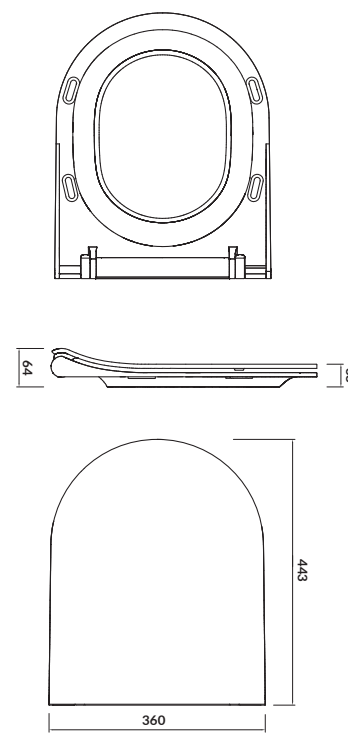

CITY OVAL SLIM

Toilet seat

cat. no.: K98-0146 | index: CSSD1003681745

CITY OVAL SLIM features a soft-close system, which ensures that the toilet seat always closes softly, and one button easy-off makes it easy to keep clean. The model is made of strong duroplast.

characteristics:

- highest quality duroplast
- one button easy-off system
- soft-close system
- 2-year warranty

width×depth [cm] 36×44,3