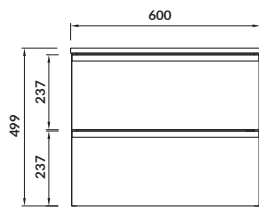

available colors:

oak grey, white