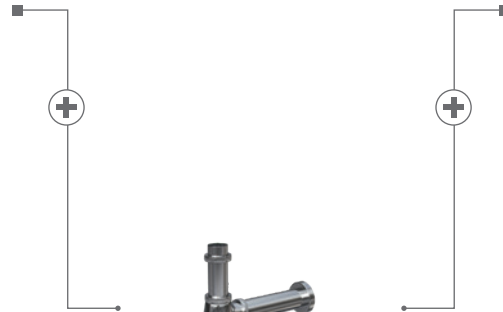

characteristics:

- the unique **CERSANIT WHITE**
- easily washable surface
- 10-year warranty

width×depth×height [cm] 60×44×15,5

to be assembled with:
decorative **CERSANIT** siphon

decorative siphon
CERSANIT