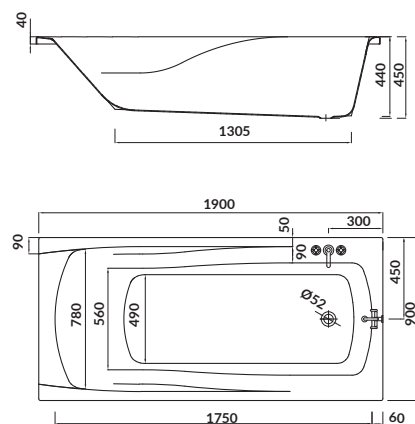

ZEN

ZEN bathtubs are the perfect combination of beauty and comfort.

The ergonomic, spacious interior of the bathtub with a contoured back and shoulder support guarantees deep relaxation and rest while bathing.

ZEN series consists of four rectangular bathtubs in standard sizes, with a drain located on the shorter side. The set includes adjustable feet. ZEN bathtubs look great both arranged with ceramic tiles as well as with front and side casings, which are available separately. Thanks to the highest quality acrylic, the interior of the bathtub is pleasant to the touch, it heats up immediately and retains heat for a long time. The acrylic dampens the noise of the inflowing water perfectly. The wide size range of ZEN bathtubs makes it a perfect fit for any arrangement.

N

ZEN 190×90

Rectangular bathtub

cat. no.: S301-223 | index: AZBR1003237597

characteristics:

- the unique **CERSANIT WHITE**
- double reinforcement
- adjustable legs included
- 10-year warranty

length×width×depth [cm] 190×90×44

height with legs [cm] 54-62

volume to overflow [l] 300

to be paired with:

bathtub casing - front: S401-114

bathtub casing - side: S401-115

bathtub siphon: S904-004