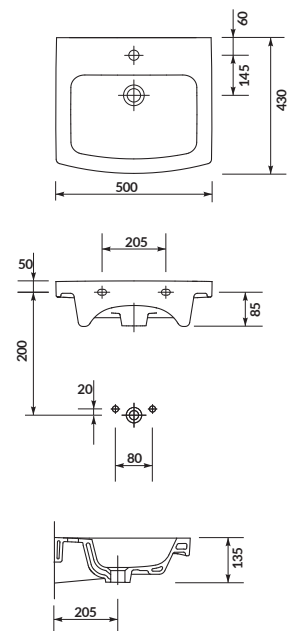

EASY 55

Furniture washbasin

cat. no.: K102-013 | index: CCWF1006140841

EASY 55 rectangular washbasin has a centrally located opening for fittings and overflow outlet. It is equipped with a **CleanPro** silicon protective coating which makes cleaning easier and reduces deposits on the surface. Washbasin can be mounted with **CARINA** semi-pedestal or directly on the wall with a decorative siphon.

characteristics:

- the unique **CERSANIT WHITE**
- easily washable surface
- high quality of workmanship
- 10-year warranty

width×depth×height [cm] 55,5×44,5×14

to be assembled with:

decorative **CERSANIT** siphon,
CARINA semi-pedestal

EASY 50

Furniture washbasin

cat. no.: K102-012 | index: CCWF1006131597

EASY 50 rectangular washbasin has a centrally located opening for fittings and overflow outlet. It is equipped with a **CleanPro** silicon protective coating which makes cleaning easier and reduces deposits on the surface. Washbasin can be mounted with **CARINA** semi-pedestal or directly on the wall with a decorative siphon.

characteristics:

- the unique **CERSANIT WHITE**
- easily washable surface
- high quality of workmanship
- 10-year warranty

width×depth×height [cm] 50×43×13,5

to be assembled with:

decorative **CERSANIT** siphon,
CARINA semi-pedestal