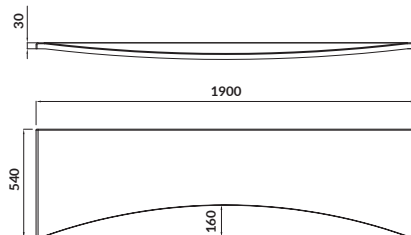

VIRGO/INTRO 180

Bathtub casing - front

cat. no.: S401-088 | index: AZCB1001033351

length×height [cm] 180×54

to be paired with:

VIRGO 180×80 bathtub - S301-103

INTRO 180×80 bathtub - S301-222

ZEN 180×85 bathtub - S301-129

KORAT 180×80 bathtub - S301-295