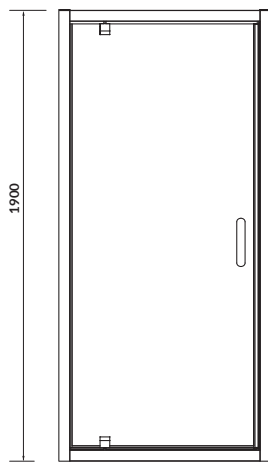

ZIP 80×190

PIVOT door

cat. no.: S154-005 | index: EZZD1000175896

characteristics:

- CleanPro coating
- metal handles
- 5 mm safety glass
- PIVOT type hinge
- 3-year warranty

width×height [cm] 80×190