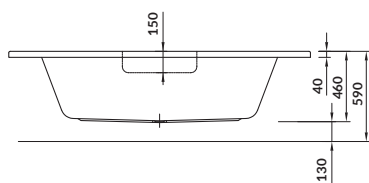

VENUS 140×140

Asymmetric bathtub

cat. no.: S301-038 | index: AZBY1000030038

characteristic:

- the unique **CERSANIT WHITE**
- high quality acrylic
- adjustable legs included
- double reinforcement
- 10-year warranty

width×length [cm] 140×140×45

height with legs [cm] 55-63

volume to overflow [l] 285

to be paired with:

bathtub casing: S401-040

bathtub siphon: S904-004