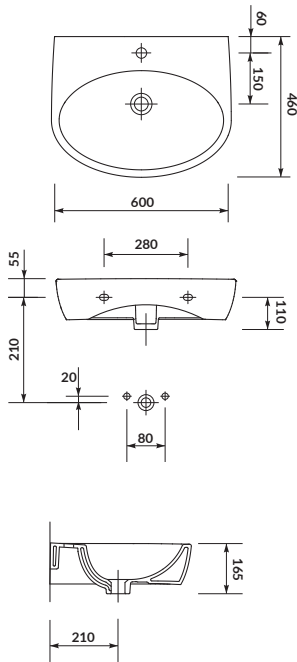

characteristics:

- the unique **CERSANIT WHITE**
- 100% glazed usable surface
- 10-year warranty

width×depth×height [cm] 60×46×16,5

to be assembled with:
decorative **CERSANIT** siphon,
PARVA semi- or pedestal