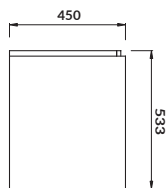

available colors:

white, grey matt and oak veneer

furniture washbasin
CREA 80