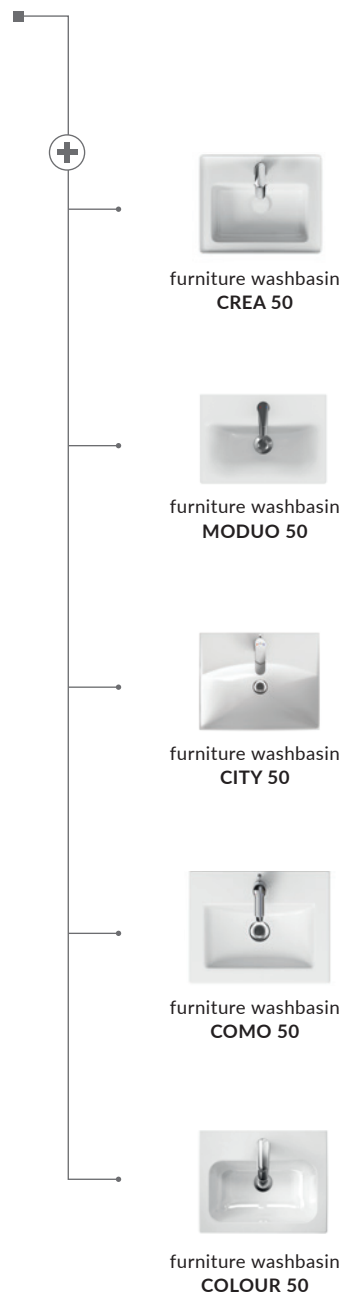

MELAR 50

Washbasin cabinet

cat. no.: S614-009 | index: FZZW1006072161

The simple design and material of the **MELAR** washbasin cabinet ensure comfortable and easy cleaning. The cabinet has been equipped with two spacious drawers as well as practical and elegant chrome handles. This model is designed for wall hung or free standing assembly under various washbasins of size 50.

characteristics:

- wall hung or standing
- two spacious drawers
- 2-year warranty on the furniture

width×depth×height [cm] 49×40×67

available colors:

white