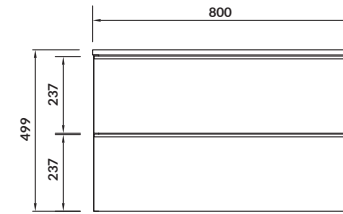

characteristics:

- soft-close system
- full extension drawer
- 2-year warranty on the furniture

width×depth×height [cm] 80×46,9×49,9

available colors:
oak grey, white