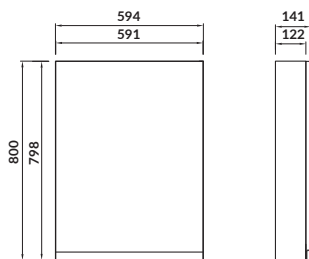

MODUO 40

Wall hung cabinet

☐	cat. no.: K116-018	index: FZZH1000771986
☒	cat. no.: S590-021	index: FZZH1000841784

MODUO 40 cabinet is designed for small bathroom accessories. Its depth is matched to mirror cabinets and the open module of this collection. This enables the creation of elegant cabinet arrangements, forming a uniform surface above the washbasin or toilet area of the bathroom. The cabinet can be connected horizontally or vertically. It is made of MDF board. The cabinet doors have comfortable milled handles. They are equipped with the soft-close system. They can be mounted as left- or right-hand door. Inside the cabinet there are elegant glass shelves.

characteristics:

- left- or right-hand door installation
- soft-close system
- easy installation
- hidden handles
- 2-year warranty on the furniture

width×depth×height [cm] 40×14,1×80

available colors:

white and grey