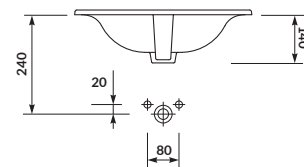

characteristics:

- the unique **CERSANIT WHITE**
- easily washable surface
- increased area for toiletries
- 10-year warranty

width×depth×height [cm] 50×40×16,5

washbasin cabinet
SMART 60/50

washbasin cabinet
MELAR 60/50