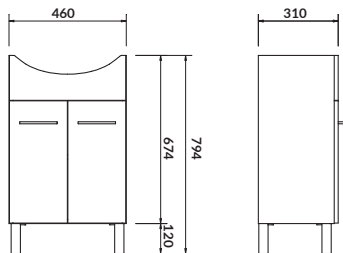

OLIVIA 50

Washbasin cabinet

☐ cat. no.: S543-002-DSM | index: FZZW1001970482

☒ cat. no.: S543-016-DSM | index: FZZW1006310482

OLIVIA standing cabinet has a capacious interior which can fit all the necessary bathroom items, equipped with a double door with wide, chrome-plated handles. The simple form of the cabinet blends in perfectly with the rectangular feet included in the set. The cabinet designed for self-assembly under the washbasin **CERSANIA NEW 50**.

characteristics:

- lacquered fronts
- chrome-plated handles
- 2-year warranty on the furniture

width×depth×height [cm] 46 × 31 × 79,4

available colors:
white, walnut

OLIVIA 40

Washbasin cabinet

☐ cat. no.: S543-001-DSM | index: FZZW1001960483

OLIVIA standing cabinet has a capacious interior which can fit all the necessary bathroom items, equipped with a single door with wide, chrome-plated handle. The simple form of the cabinet blends in perfectly with the rectangular feet included in the set. The cabinet designed for self-assembly under the washbasin **CERSANIA NEW 40**.

characteristics:

- lacquered fronts
- chrome-plated handles
- 2-year warranty on the furniture

width×depth×height [cm] 36,6 × 27 × 79,4

available colors:
white, walnut