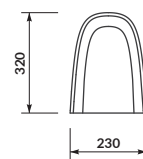

PARVA

Pedestal

cat. no.: K27-026 | index: CCPP1000072164

The elegant **PARVA** pedestal to be combined with **PARVA** series washbasins. Its height ensures comfortable use of the washbasin.

characteristics:

- the unique **CERSANIT WHITE**
- 10-year warranty

width×depth×height [cm] 19×18×71,5

to be paired with:
PARVA washbasins

PRESIDENT

Semi-pedestal

cat. no.: K08-012 | index: CCPS1000070936

PRESIDENT pedestal is a stable base that conceals the washbasin connection and has a decorative function. It can be combined well with washbasins from **PRESIDENT** and **ARTECO** series.

characteristics:

- the unique **CERSANIT WHITE**
- 10-year warranty

width×depth×height [cm] 27×28×34

To be paired with:
PRESIDENT and **ARTECO** washbasins

MARKET

Semi-pedestal

cat. no.: K18-004 | index: CCPS1000050936

The classic **MARKET** pedestal can be combined well with **MARKET** washbasin. Pedestal conceals the installation of the washbasin, giving the bathroom an elegant nature.

characteristics:

- the unique **CERSANIT WHITE**
- 10-year warranty

width×depth×height [cm] 23×32×33,5

to be paired with:
MARKET washbasins