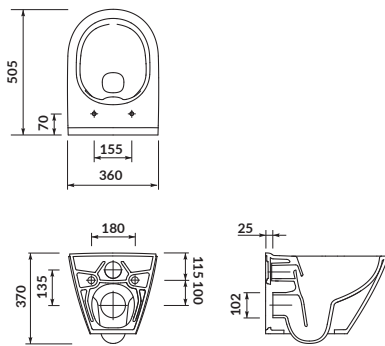

CITY OVAL

Wall hung bowl CleanOn

cat. no.: K35-025 | index: CCHZ1001421986

CITY OVAL wall hung bowl has a hidden fixation system which increases the aesthetics and makes the installation easier. It is equipped with the innovative **CleanOn** technology, which guarantees hygiene and safety. It allows flow of the water to thoroughly wash the inside of the bowl, leaving it clean and fresh. The rimless design also leaves no room for bacteria and germs to accumulate.

characteristics:

- **CleanOn** technology
- the unique **CERSANIT WHITE**
- hidden fixation system
- highest hygiene standard
- 2/4, 3/5L flushing system
- 10-year warranty on ceramics

width×depth×height [cm] 36×50,5×37

to be paired with:

CITY OVAL SLIM duroplast, soft-close, one button easy-off toilet seat

CITY OVAL

SET 743 wall hung bowl CleanOn

cat. no.: K701-104 | index: SZCZ1001681773

CITY OVAL wall hung bowl has a hidden fixation system which increases the aesthetics and makes the installation easier. It is equipped with the innovative **CleanOn** technology, which guarantees hygiene and safety. It allows flow of the water to thoroughly wash the inside of the bowl, leaving it clean and fresh. The rimless design also leaves no room for bacteria and germs to accumulate.

The set includes the **SLIM** toilet seat, whose simple construction ensures easy cleaning, and the innovative one button easy-off system allows for quick and easy removal at the touch of a button. The soft-close system will ensure that the toilet seat will gradually lower, preventing it from suddenly hitting the bowl.

characteristics:

- **CleanOn** technology
- the unique **CERSANIT WHITE**
- hidden fixation system
- highest hygiene standard
- 2/4, 3/5L flushing system
- 10-year warranty on ceramics
- 2-year warranty for toilet seat