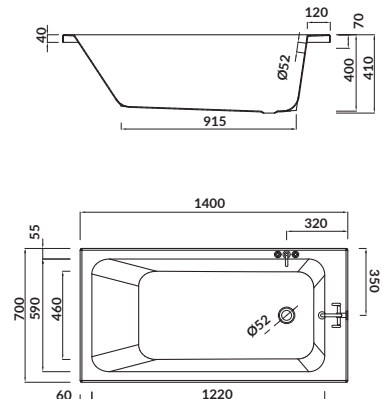

BLISSA 140×70

Rectangular bathtub

cat. no.: S301-145 | index: AZBR1000801224

characteristics:

- the unique **CERSANIT WHITE**
- double reinforcement
- adjustable legs included
- 10-year warranty

length×width×depth [cm] 140×70×40

height with legs [cm] 50 - 62

volume to overflow [l] 140

to be paired with:

bath casing - front: S401-066

bath casing - side: S401-071

bathtub siphon: S904-004