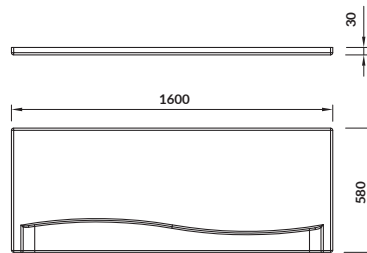

NIKE 150

Bathtub casing - front

cat. no.: S401-028 | index: AZCB1000480071

length×height [cm] 150×58

to be paired with:

NIKE 150×70 bathtub - S301-246