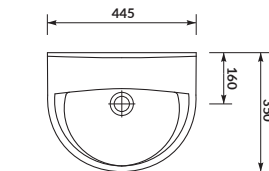

PRESIDENT 45

Wall hung washbasin,
without opening for fittings

cat. no.: K08-001 | index: CCWS1000300936

PRESIDENT 45 wall hung washbasin ensures that it fits perfectly into any bathroom. The model does not have an opening for fittings. Washbasin can be mounted with cabinets, **PRESIDENT** pedestal and semi-pedestal or with a decorative siphon directly to the wall.

characteristics:

- the unique **CERSANIT WHITE**
- easily washable surface
- 10-year warranty

width×depth×height [cm] 44,5×35×16

to be assembled with:
decorative **CERSANIT** siphon,
PRESIDENT semi- or pedestal