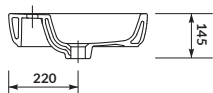

CASPIA 55

Undercountertop washbasin

cat. no.: K11-2242 | index: CCWU1000020884

THE CASPIA 55 undercountertop washbasin is characterized by its ergonomic, oval shape, large bowl depth, overflow and the possibility of facing the edge with the countertop, which ensures large storage areas and easier cleaning.

characteristics:

- the unique **CERSANIT WHITE**
- easily washable surface
- 10-year warranty

width×depth×height [cm] 55×41×18,5