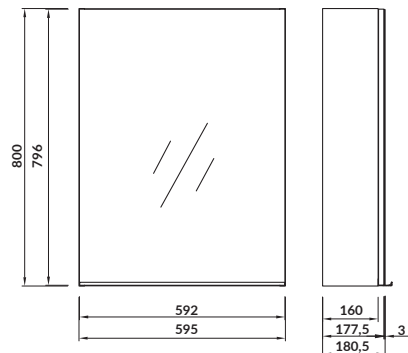

available colors:

oak grey, white