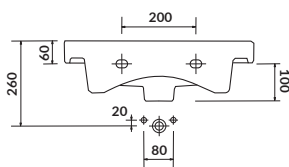

characteristics:

- the unique **CERSANIT WHITE**
- high quality of workmanship
- easily washable surface
- 10-year warranty

width×depth×height [cm] 50×35×16

washbasin cabinet
MODUO SLIM 50

washbasin cabinet
LARA SLIM 50