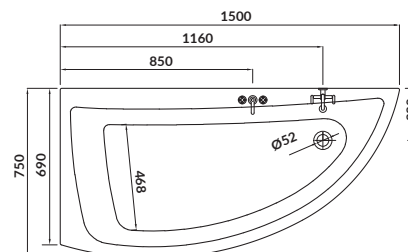

STOP UV
LONG-LASTING ACRYLIC WHITE

NANO

NANO are asymmetric bathtubs designed for small bathrooms. Dedicated for installation in a corner of a room, they allow optimal use of space. Comfortable backrest and practical wide edge for cosmetics increase the comfort of use. Available in two sizes. It is possible to assemble the bathtub casing. Adjustable feet are included in a set.

NANO 150×75

Asymmetric bathtubs - left

cat. no.: S301-064

index: AZBA1000270055

characteristics:

- the unique **CERSANIT WHITE**
- double reinforcement
- adjustable legs included
- 10-year warranty

length×width×depth [cm] 150×75×42

height with legs [cm] 52-60

volume to overflow [l] 165

to be paired with:

bathtub casing: S401-062

bathtub siphon: S904-004