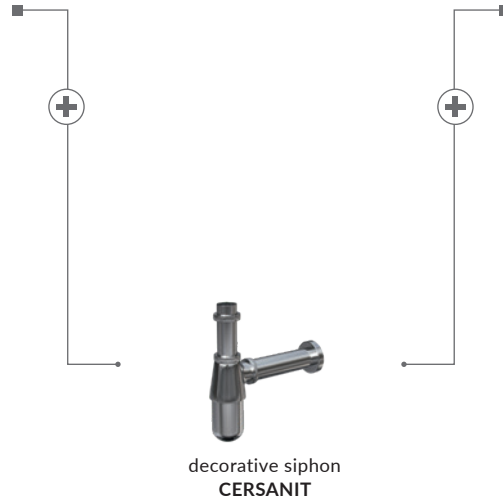

characteristics:

- the unique **CERSANIT WHITE**
- easily washable surface
- 10-year warranty

width×depth×height [cm] 40×36×14,5