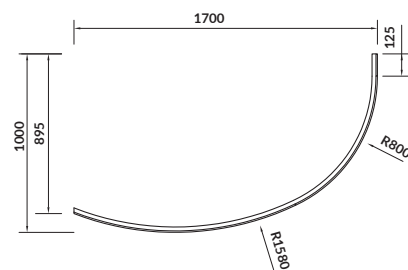

to be paired with:

KALIOPE 153×100 bathtub
S301-024, S301-025

MEZA 170

Bathtub casing - left/right

cat. no.: S401-098 | index: AZCB1001171061

length×height [cm] 170×54

to be paired with:

MEZA 170×100 bathtub
S301-126, S301-125