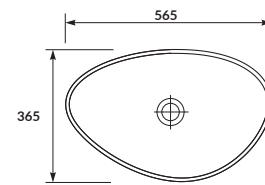

N

MODUO 45 IRREGULAR

Countertop washbasin

cat. no.: K116-051 | index: CCWT1000696401

MODUO 45 countertop washbasin (irregular) is made of ceramic chamotte - with thin, 8 mm walls. Designer look of washbasin will fit perfectly in modern bathroom interiors. Washbasin can be fitted with cabinets: **MODUO, CREA, VIRGO** and **INVERTO**.

characteristics:

- the unique **CERSANIT WHITE**
- suitable for many types of furniture
- ceramics usable space – 100% glazed
- 10-year warranty

width×depth×height [cm] 44×35,5×15

N

MODUO 55 IRREGULAR

Countertop washbasin

cat. no.: K116-052 | index: CCWT1000706401

MODUO 55 countertop washbasin (irregular) is made of ceramic chamotte - with thin, 8 mm walls. Designer look of washbasin will fit perfectly in modern bathroom interiors. Washbasin can be fitted with cabinets: **MODUO, CREA, VIRGO** and **INVERTO**.

characteristics:

- the unique **CERSANIT WHITE**
- suitable for many types of furniture
- ceramics usable space – 100% glazed
- 10-year warranty

width×depth×height [cm] 56,5×36,5×15