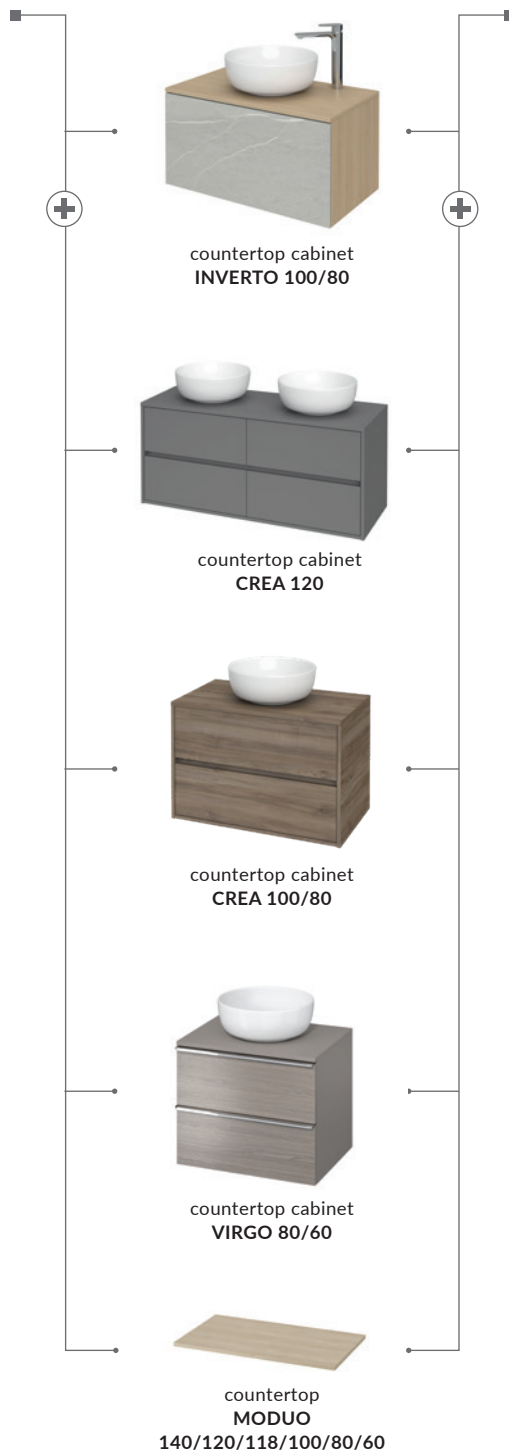

N

MODUO 35 ROUND

Countertop washbasin

cat. no.: K116-047 | index: CCWT1000656401

MODUO 35 countertop washbasin (round) is made of ceramic chamotte - with thin, 8 mm walls. Designer look of washbasin will fit perfectly in modern bathroom interiors. Washbasin can be fitted with cabinets: **MODUO, CREA, VIRGO** and **INVERTO**.

characteristics:

- the unique **CERSANIT WHITE**
- fits to many types of furniture
- ceramics usable space – 100% glazed
- 10-year warranty

width×depth×height [cm] 35×35×15

N

MODUO 40 ROUND

Countertop washbasin

cat. no.: K116-048 | index: CCWT1000666401

MODUO 40 countertop washbasin (round) is made of ceramic chamotte - with thin, 8 mm walls. Designer look of washbasin will fit perfectly in modern bathroom interiors. Washbasin can be fitted with cabinets: **MODUO, CREA, VIRGO** and **INVERTO**.

characteristics:

- the unique **CERSANIT WHITE**
- fits to many types of furniture
- ceramics usable space – 100% glazed
- 10-year warranty

width×depth×height [cm] 40×40×15

countertop cabinet
INVERTO 100/80