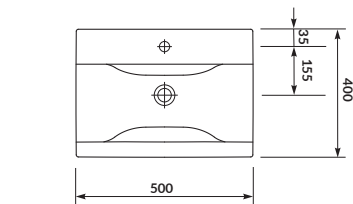

characteristics:

- the unique **CERSANIT WHITE**
- easily washable surface
- increased area for toiletries
- 10-year warranty

width×depth×height [cm] 50×40×16,5

washbasin cabinet
SMART 60/50

washbasin cabinet
MELAR 60/50