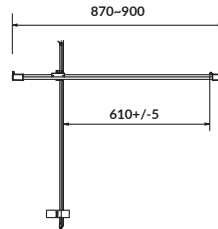

BASIC 100×80×185

Sliding shower enclosure

cat. no.: S158-006 | index: EZZS1001065980

characteristics:

- 4/5 mm safety glass
- metal handles
- double metal rollers on top and bottom
- 3-year warranty

width×depth×height [cm] 100×80×185