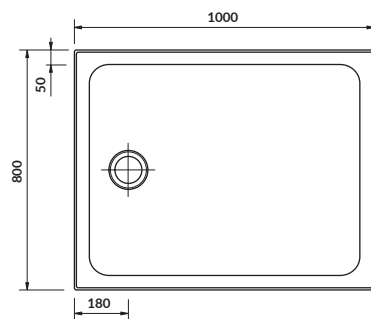

TAKO 90

Square shower tray

cat. no.: S204-010 | index: AZTS1000023526

characteristics:

- premium quality acrylic
- double reinforcement
- 10-year warranty

width×depth×height [cm] 90×90×4

depth to the bottom [cm] 3

drain diameter [mm] 90

to be paired with:

shower tray siphon: S904-006