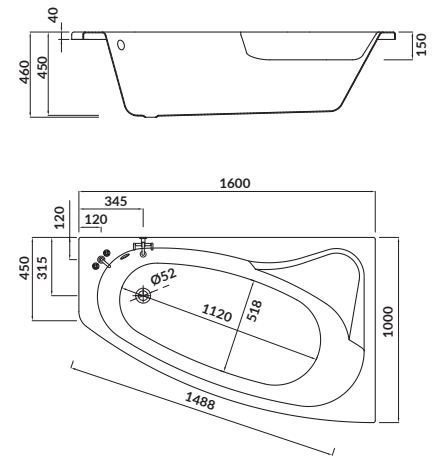

SICILIA 170×100

Asymmetric bathtubs – right

cat. no.: S301-098 | index: AZBA1000923342

characteristics:

- the unique **CERSANIT WHITE**
- double reinforcement
- adjustable legs included
- 10-year warranty

length×width×depth [cm] 170×100×45

height with legs [cm] 55-67

volume to overflow [l] 240

to be paired with:

bathtub casing: S401-087

bathtub siphon: S904-004

SICILIA 160×100

Asymmetric bathtubs – left

cat. no.: S301-036 | index: AZBA1000310053

characteristics:

- the unique **CERSANIT WHITE**
- double reinforcement
- adjustable legs included
- 10-year warranty

length×width×depth [cm] 160×100×45

height with legs [cm] 55-67

volume to overflow [l] 220

to be paired with:

bathtub casing: S401-039

bathtub siphon: S904-004

SICILIA 160×100

Asymmetric bathtubs – right

cat. no.: S301-037 | index: AZBA1000320053

characteristics:

- the unique **CERSANIT WHITE**
- double reinforcement
- adjustable legs included
- 10-year warranty

length×width×depth [cm] 160×100×45

height with legs [cm] 55-67

volume to overflow [l] 220

to be paired with:

bathtub casing: S401-039

bathtub siphon: S904-004