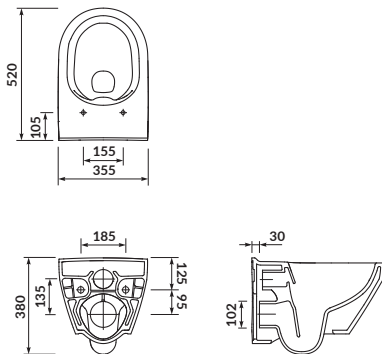

to be paired with:

SLIM duroplast, soft-close, one button easy-off toilet seat