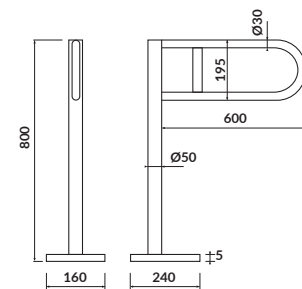

characteristics:

- stainless steel
- maximum load: 120 kg
- 2-year warranty

width×depth×height [cm] 16×60×80