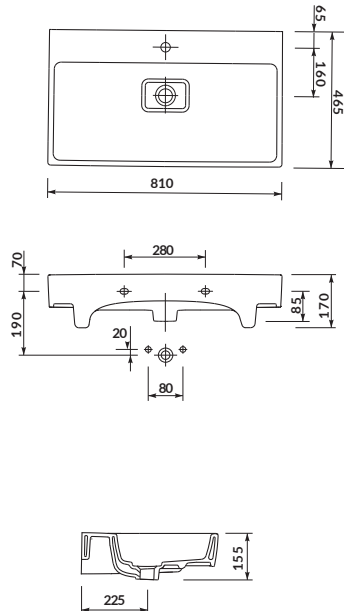

VIRGO 80

Furniture washbasin

cat. no.: K118-002 | index: CCWF1006331603

VIRGO washbasins made of chamotte mass, nice, modern plate shape suits to ceramics colour. Furniture washbasin in rectangular shape and traditional white color, to be assembled only with **VIRGO** cabinets.

characteristics:

- the unique **CERSANIT WHITE**
- high quality of workmanship
- easily washable surface
- 10-year warranty

width×depth×height [cm] 81×46,5×15,5

VIRGO 60

Furniture washbasin

cat. no.: K118-006 | index: CCWF1006351603

VIRGO washbasins made of chamotte mass, nice, modern plate shape suits to ceramics colour. Furniture washbasin in rectangular shape and traditional white color, to be assembled only with **VIRGO** cabinets.

characteristics:

- the unique **CERSANIT WHITE**
- high quality of workmanship
- easily washable surface
- 10-year warranty

width×depth×height [cm] 60,5×46×16