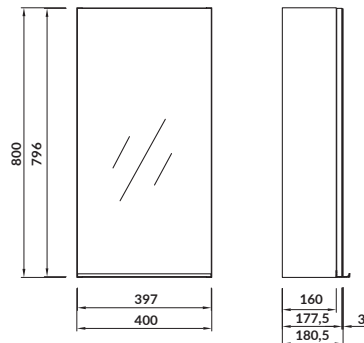

N

VIRGO 40

Mirror cabinet with chrome handle

☐ cat. no.: S522-010 | index: FZZM1002121825

VIRGO series is a connection of elegance and modernity. Furniture is equipped with a handle, either chrome or black which may match with other accessories in your bathroom. **VIRGO** bathroom furniture is available in two colours: white and oak grey. **VIRGO 40** mirror cabinet white with black handle is made of a high gloss lacquered chipboard. It has got three graphite glass shelves. Door is equipped with soft-close system.

characteristics:

- soft-close system
- right- or left-hand door installation
- 2-year warranty on the furniture

width×depth×height [cm] 40×18,5×80

available colors:
oak grey, white

N

VIRGO 40

Mirror cabinet with chrome handle

☐ cat. no.: S522-011 | index: FZZM1002131825

VIRGO series is a connection of elegance and modernity. Furniture is equipped with a handle, either chrome or black which may match with other accessories in your bathroom. **VIRGO** bathroom furniture is available in two colours: white and oak grey. **VIRGO 40** mirror cabinet white with black handle is made of a high gloss lacquered chipboard. It has got three graphite glass shelves. Door is equipped with soft-close system.

characteristics:

- soft-close system
- right- or left-hand door installation
- 2-year warranty on the furniture

width×depth×height [cm] 40×18,5×80

available colors:
oak grey, white

N

VIRGO 40

Mirror cabinet with black handle

☐ cat. no.: S522-012 | index: FZZM1002141825