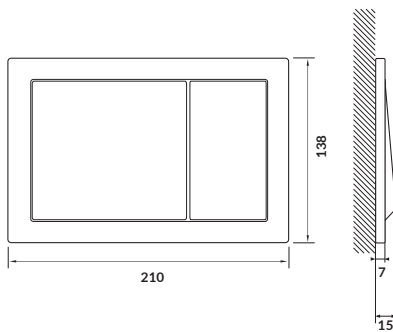

characteristics:

- easy to assemble
- economical flushing
- front or top flush button montage
- 3-year warranty

width×depth×height [cm] 21×0,7×13,8

fits:

AQUA 0/2/4 concealed cistern frames

ENTER

Mechanical flush button – chrome matt