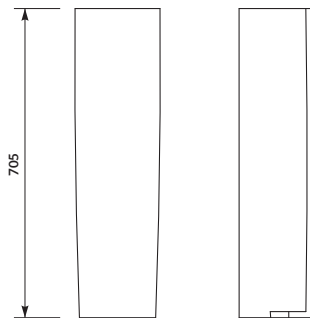

to be paired with:

MARKET washbasins