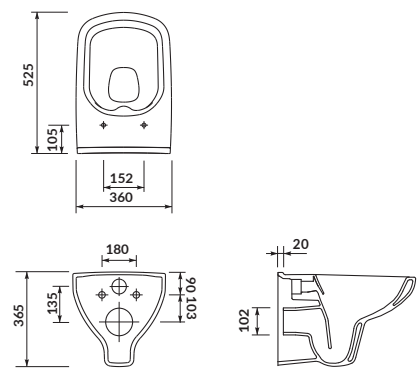

the set includes:

COLOUR duroplast, soft-close, easy-off toilet seat