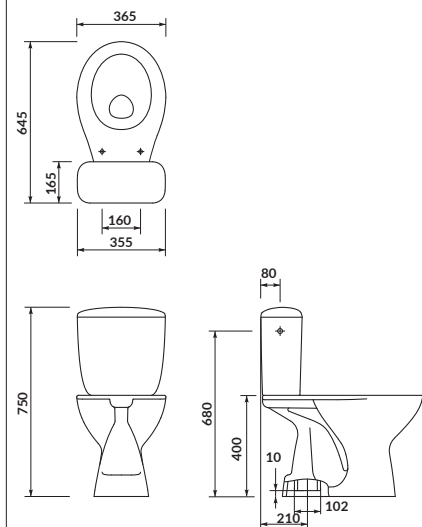

FACILE

WC compact 316 010

cat. no.: K30-017 | index: CCKZ1001342052

WC compact 318 011

cat. no.: K30-009 | index: CCKZ1001362052

FACILE WC compact with a simple, slightly rounded design is equipped with a horizontal outlet and water inlet from the side or bottom of the tank.

characteristics:

- the unique **CERSANIT WHITE**
- 3/6L flushing system
- 10-year warranty on ceramics
- 2-year warranty for toilet seat

width×depth×height [cm] 35,5×62,5×79,5

the set includes:

duroplast toilet seat

PRESIDENT

Corner WC compact 431 011

cat. no.: K08-065 | index: CCKZ1012121833

PRESIDENT WC compact has a horizontal outlet and water inlet from the bottom of the tank.

characteristics:

- the unique **CERSANIT WHITE**
- highest hygiene standard
- 3/6L flushing system
- 10-year warranty on ceramics
- 2-year warranty for toilet seat

width×depth×height [cm] 37,5×76×76

the set includes:

duroplast, soft-close, easy-off toilet seat

PRESIDENT

WC compact 305 020

cat. no.: K08-039 | index: CCKZ1000650784

PRESIDENT WC compact has a vertical outlet and water inlet from the side of the tank.

characteristics:

- the unique **CERSANIT WHITE**
- vertical outlet
- highest hygiene standard
- 3/6L flushing system
- 10-year warranty on ceramics
- 2-year warranty for toilet seat

width×depth×height [cm] 36,5×64,5×75

the set includes:

duroplast toilet seat