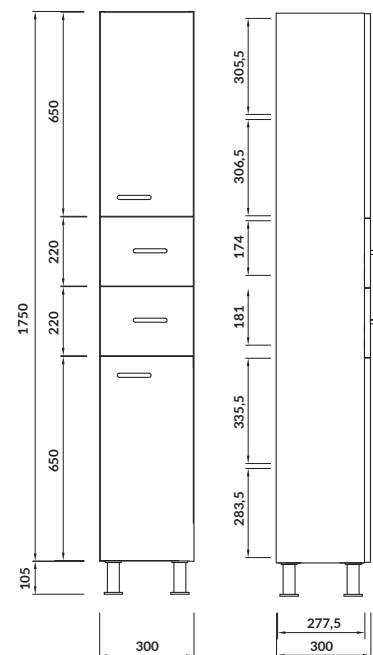

available colors:

white