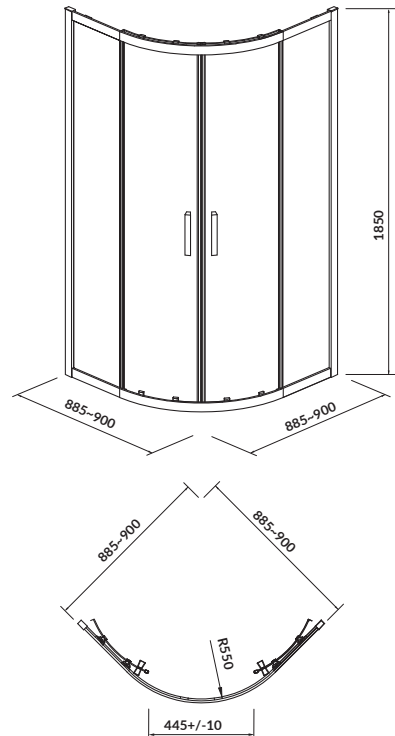

SET B161

BASIC shower enclosure,
TAKO shower tray

cat. no.: S601-117 | index: SZEZ1002846661

set composition:

BASIC halfround enclosure 80×80×185
TAKO shower tray 80×16

characteristics:

- safety glass – walls 4 mm, doors 5 mm
- metal handles
- double metal rollers on top and bottom
- 3-year warranty

width×depth×height [cm] 80×80×201