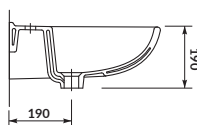

characteristics:

- the unique **CERSANIT WHITE**
- easily washable surface
- 10-year warranty

width×depth×height [cm] 60×48,5×19

to be assembled with:
decorative **CERSANIT** siphon,
PRESIDENT semi- or pedestal