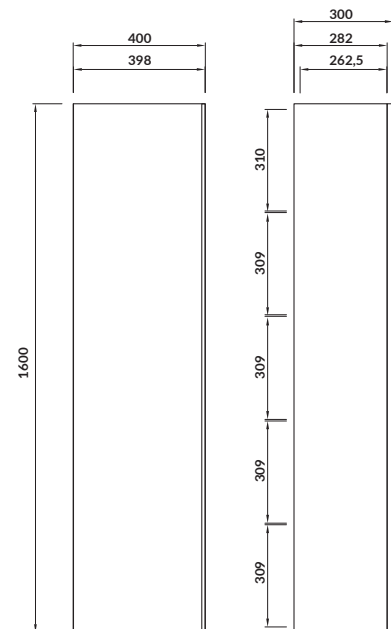

available colors:

oak grey, white