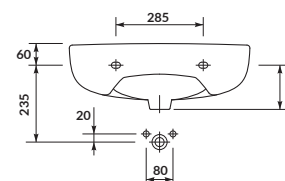

PRESIDENT 60

Wall hung washbasin,
without opening for fittings

cat. no.: K08-009 | index: CCWS1000330936

PRESIDENT 60 wall hung washbasin ensures that it fits perfectly into any bathroom. This model does not have an opening for fittings. The washbasin can be mounted with cabinets, **PRESIDENT** pedestal and semi-pedestal or with a decorative siphon directly to the wall.

characteristics:

- the unique **CERSANIT WHITE**
- easily washable surface
- 10-year warranty

width×depth×height [cm] 60×48,5×19

to be assembled with:
decorative **CERSANIT** siphon,
PRESIDENT semi- or pedestal

PRESIDENT 60

Wall hung washbasin

cat. no.: K08-010 | index: CCWS1000440936

PRESIDENT 60 wall hung washbasin has a centrally located opening for fittings and an overflow outlet. This model can be mounted with a **PRESIDENT** pedestal and semi-pedestal or with a decorative siphon directly to the wall.

characteristics:

- the unique **CERSANIT WHITE**
- easily washable surface
- 10-year warranty

width×depth×height [cm] 60×48,5×19

to be assembled with:
decorative **CERSANIT** siphon,
PRESIDENT semi- or pedestal