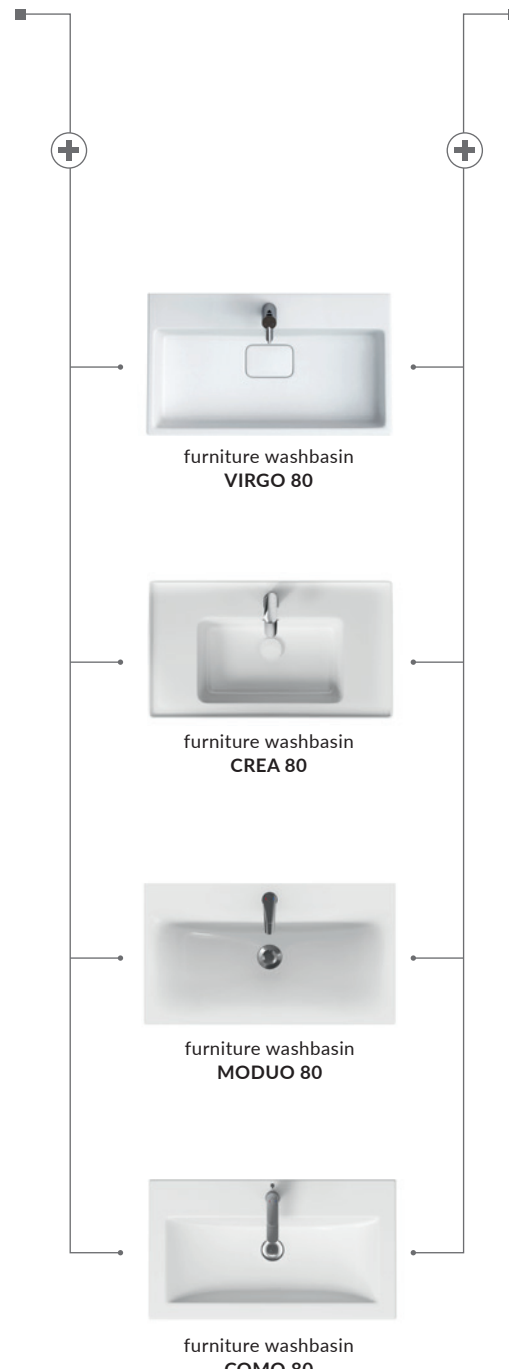

VIRGO 80

Washbasin cabinet with black handle

cat. no.: S522-025 | index: FZZW1011497171

Washbasin cabinet with chrome handle

cat. no.: S522-024 | index: FZZW1011487171

VIRGO series is a connection of elegance and modernity. Furniture is equipped with a handle, either chrome or black which may match with other accessories in your bathroom. **VIRGO** bathroom furniture is available in two colours: white and oak grey. **VIRGO 80** washbasin cabinet is made of a high gloss lacquered chipboard. It has two spacious drawers with full extension and equipped with soft-close system.

characteristics:

- soft-close system
- lacquered fronts
- full extension drawer
- 2-year warranty on the furniture

width×depth×height [cm] 79,4×42,7×50,1

available colors:
oak grey, white

VIRGO 80

Washbasin cabinet with chrome handle

cat. no.: S522-028 | index: FZZW1011577171

Washbasin cabinet with black handle

cat. no.: S522-029 | index: FZZW1011587171

VIRGO series is a connection of elegance and modernity. Furniture is equipped with a handle, either chrome or black which may match with other accessories in your bathroom. **VIRGO** bathroom furniture is available in two colours: white and oak grey. **VIRGO 80** washbasin cabinet is made of a high gloss lacquered chipboard. It has two spacious drawers with full extension and equipped with soft-close system.

characteristics:

- soft-close system
- full extension drawer
- 2-year warranty on the furniture

width×depth×height [cm] 79,4×42,7×50,1

available colors:
oak grey, white