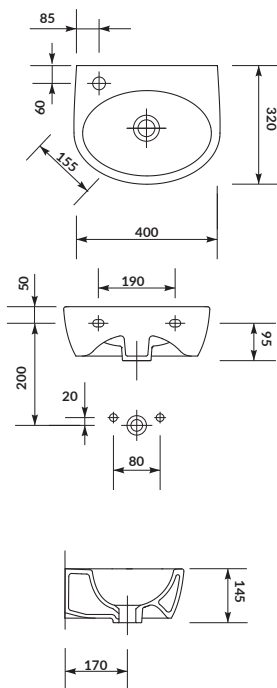

PARVA 40 LEFT

Wall hung washbasin

cat. no.: K27-009-L | index: CCWS1000790936

PARVA 40 wall hung washbasin to be screwed directly to the wall with a decorative siphon. By placing the opening for fittings on the left-hand side of the bowl, every part of the countertop space is optimally utilised, making **PARVA 40** washbasin ideal for a small bathroom.

characteristics:

- the unique **CERSANIT WHITE**
- 100% glazed usable surface
- 10-year warranty

width×depth×height [cm] 40×32×14,5

to be assembled with:
decorative **CERSANIT** siphon

PARVA 40 RIGHT

Wall hung washbasin

cat. no.: K27-009-P | index: CCWS1000800936

PARVA 40 wall hung washbasin to be screwed directly to the wall with a decorative siphon. By placing the opening for fittings on the right-hand side of the bowl, every part of the countertop space is optimally utilised, making **PARVA 40** washbasin ideal for a small bathroom.

characteristics:

- the unique **CERSANIT WHITE**
- 100% glazed usable surface
- 10-year warranty

width×depth×height [cm] 40×32×14,5

to be assembled with:
decorative **CERSANIT** siphon