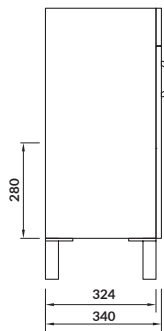

available colors:

white