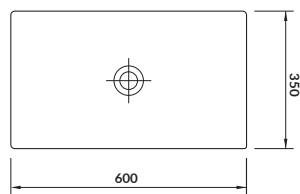

characteristics:

- the unique **CERSANIT WHITE**
- suitable for many types of furniture
- high quality of workmanship
- easily washable surface
- 10-year warranty

width×depth×height [cm] 60×35×15

COUNTERTOP WASHBASINS