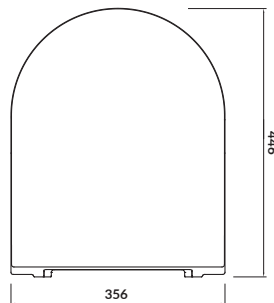

INVERTO SLIM WRAP

Toilet seat

cat. no.: K98-0187 | index: CSSD1003843434

INVERTO SLIM WRAP soft-close system toilet seat is made of damage-resistant duroplast. The simple construction ensures easy cleaning, and the innovative one button easy-off system allows for quick and easy removal at the touch of a button. The soft-close system will ensure that the toilet seat will gradually lower, preventing it from suddenly hitting the bowl. The specially profiled design of the toilet seat guarantees high comfort of use.

characteristics:

- highest quality duroplast
- one button easy-off system
- soft-close system
- 2-year warranty

width×depth [cm] 35,6×44,6