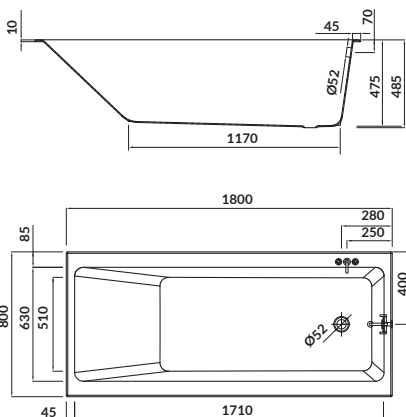

CREA 180×80

Rectangular bathtub

cat. no.: S301-227 | index: AZBR1002342220

characteristics:

- the unique **CERSANIT WHITE**
- thin rim - 10 mm
- greater depth - 47.5 cm
- greater strength - 4 mm thick acrylic
- double reinforcement
- adjustable legs included
- 10-year warranty

length×width×depth [cm] 180×80×47,5

height with legs [cm] 57,5-69,5

volume to overflow [l] 300

to be paired with:

bathtub siphon S904-004