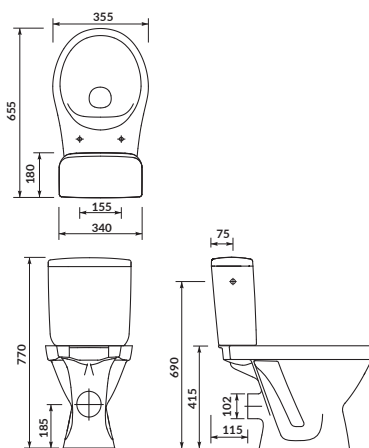

the set includes:

SLIM duroplast, soft-close, easy-off toilet seat