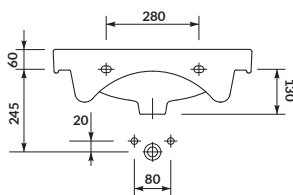

washbasin cabinet
OLIVIA 60/55