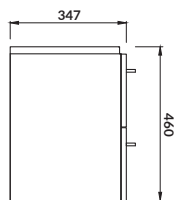

available colors:

grey, white, walnut