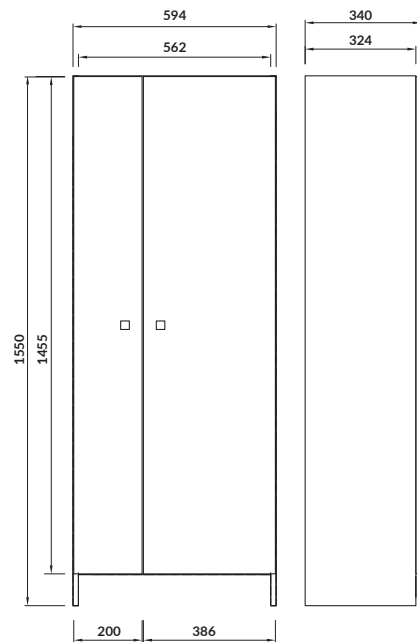

available colors:

white, grey