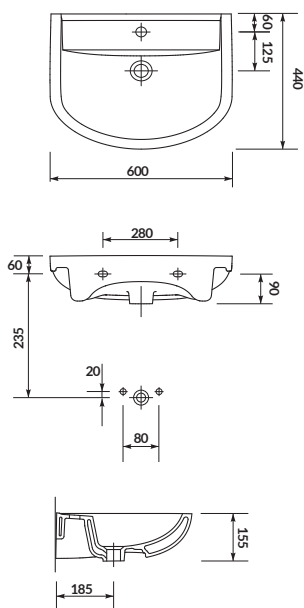

characteristics:

- the unique **CERSANIT WHITE**
- easily washable surface
- 10-year warranty

width×depth×height [cm] 60×44×15,5

to be assembled with:
decorative **CERSANIT** siphon

decorative siphon
CERSANIT