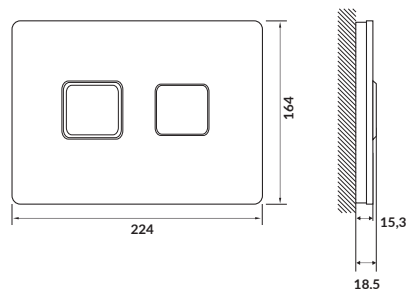

fits:

AQUA 5/9 concealed cistern frames