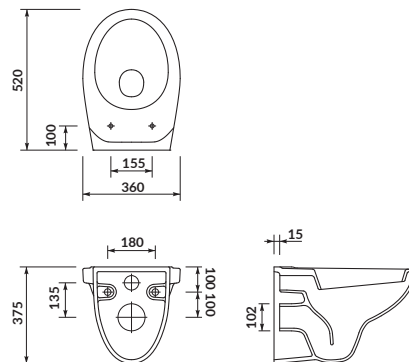

DELFI

SET wall hung bowl

cat. no.: K97-199 | index: SZCZ1000240856

DELFI wall hung bowl has been adapted to the 3/6L flushing system and is equipped with a horizontal water outlet.

The set includes a duroplast toilet seat, whose simple construction ensures easy cleaning. The soft-close system will ensure that the toilet seat will gradually lower, preventing it from suddenly hitting the bowl.

characteristics:

- the unique **CERSANIT WHITE**
- 3/6L flushing system
- 10-year warranty on ceramics
- 2-year warranty for toilet seat

width×depth×height [cm] 36×52×37,5

the set includes:

DELFI duroplast, soft-close toilet seat