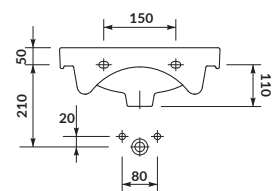

characteristics:

- the unique **CERSANIT WHITE**
- easily washable surface
- 10-year warranty

width×depth×height [cm] 40×33×15

to be assembled with:
decorative **CERSANIT** siphon

ARTECO 60

Furniture washbasin