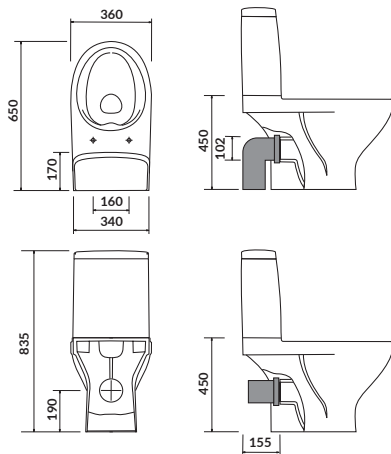

the set includes:

MODUO SLIM duroplast, soft-close, easy-off toilet seat