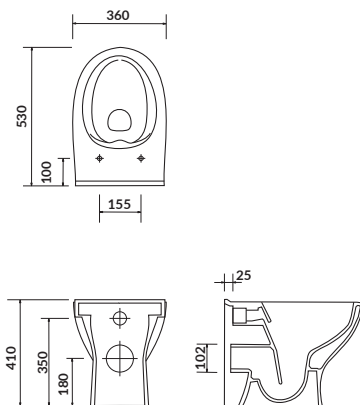

the set includes:

duroplast, soft-close, easy-off toilet seat