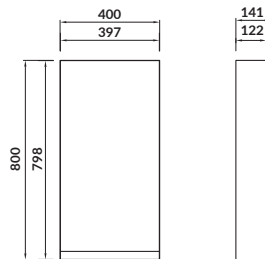

characteristics:

- left- or right-hand door installation
- soft-close system
- easy installation
- hidden handles
- 2-year warranty on the furniture

width×depth×height [cm] 40×14,1×80

available colors:

white and grey