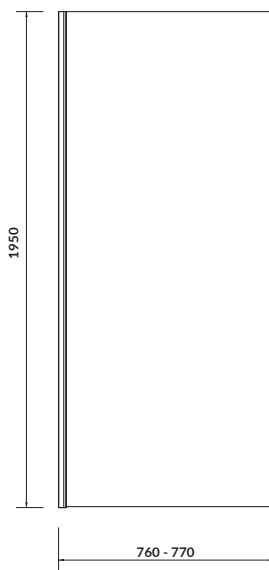

MODUO 80×195

Shower enclosure wall

cat. no.: S162-007 | index: EZZG1000097074

characteristics:

- CleanPro coating
- 6 mm safety glass
- 3-year warranty

width×height [cm] 80×195

MODUO 90×90×195

Halfround shower enclosure

cat. no.: S162-010 | index: EZZF1001975974

characteristics:

- CleanPro coating
- 6 mm safety glass
- metal handles
- column hinge with door lift function
- chrome-plated wall support bar included
- 3-year warranty

width×depth×height [cm] 90×90×195