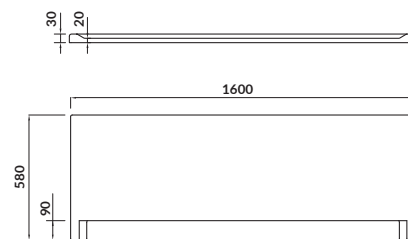

LORENA 150

Bathtub casing - front

cat. no.: S401-067 | index: AZCB1000340072

length×height [cm] 150×58

to be paired with:

FLAVIA 150×70 bathtub
S301-105
KORAT 150×70 bathtub
S301-120
NAO 150×70 bathtub
S301-242
LANA 150×70 bathtub
S301-161
OCTAVIA 150×70 bathtub
S301-251