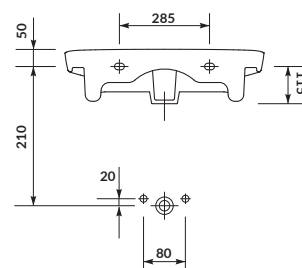

washbasin cabinet
CLASO 60