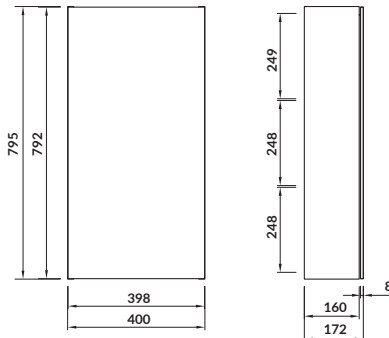

N

INVERTO 40 LAKE STONE

Wall hung cabinet

cat. no.: S930-014 | index: FZZH1000901677

INVERTO modular hanging cabinet is a bathroom furniture that combines modernity and simplicity of form. Thanks to the use of ceramic tiles on the front, furniture from the new collection will make any bathroom elegant. The cabinet is made of moisture-resistant board and has two shelves: glass, smoked, tempered, with a thickness of 5 mm. It is equipped with the **PUSH** touch opening system.

characteristics:

- tiles on the front of the furniture
- **AQUASAFE** technology
- push system
- 2-year warranty on the furniture

width×depth×height [cm] 40×17,2×79,5