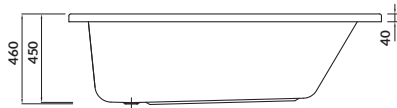

NIKE 150×70

Rectangular bathtub

cat. no.: S301-246 | index: AZBR1002700032

characteristics:

- the unique **CERSANIT WHITE**
- double reinforcement
- adjustable legs included
- 10-year warranty

length×width×depth [cm] 150×70×45

height with legs [cm] 55-63

volume to overflow [l] 180

to be paired with:

bathtub casing - front: S401-028
bathtub casing - side: S401-031
bathtub siphon: S904-004