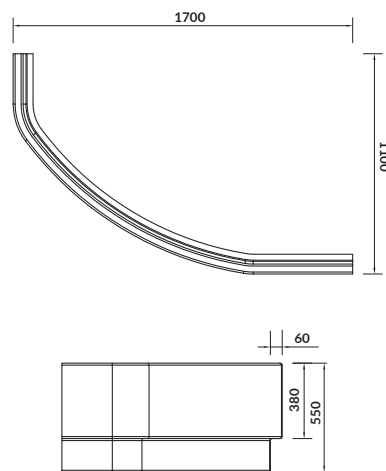

KALIOPE 170

Bathtub casing - right

cat. no.: S401-096 | index: AZCB1000100070

length×height [cm] 170×55

to be paired with:

KALIOPE 170×110 bathtub
S301-115