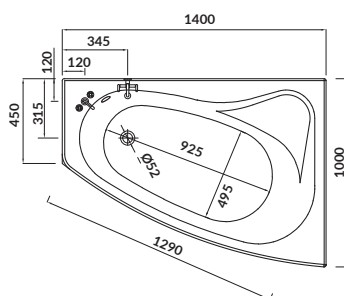

SICILIA 140×100

Asymmetric bathtubs - right

cat. no.: S301-094 | index: AZBA1000883341

characteristics:

- the unique **CERSANIT WHITE**
- double reinforcement
- adjustable legs included
- 10-year warranty

length×width×depth [cm] 140×100×45

height with legs [cm] 55-67

volume to overflow [l] 172

to be paired with:

bathtub casing: S401-085

bathtub siphon: S904-004