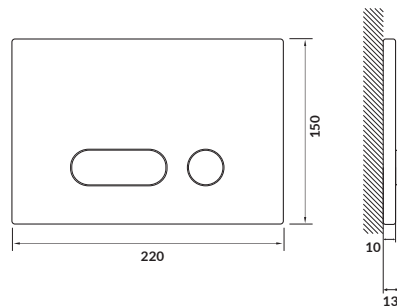

fits:

AQUA 0/2/4 concealed cistern frames