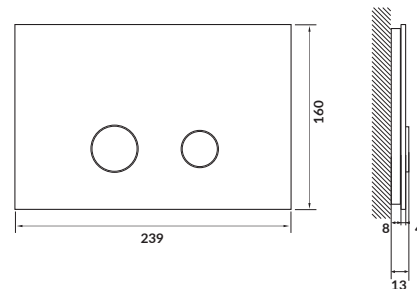

fits:

AQUA 0/2/4 concealed cistern frames