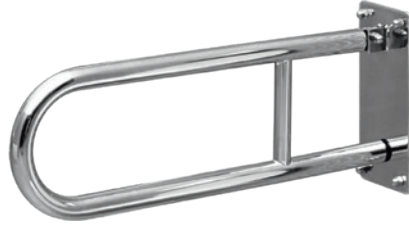

characteristics:

- stainless steel
- maximum load: 120 kg
- 2-year warranty

width×depth×height [cm] 12×60×25