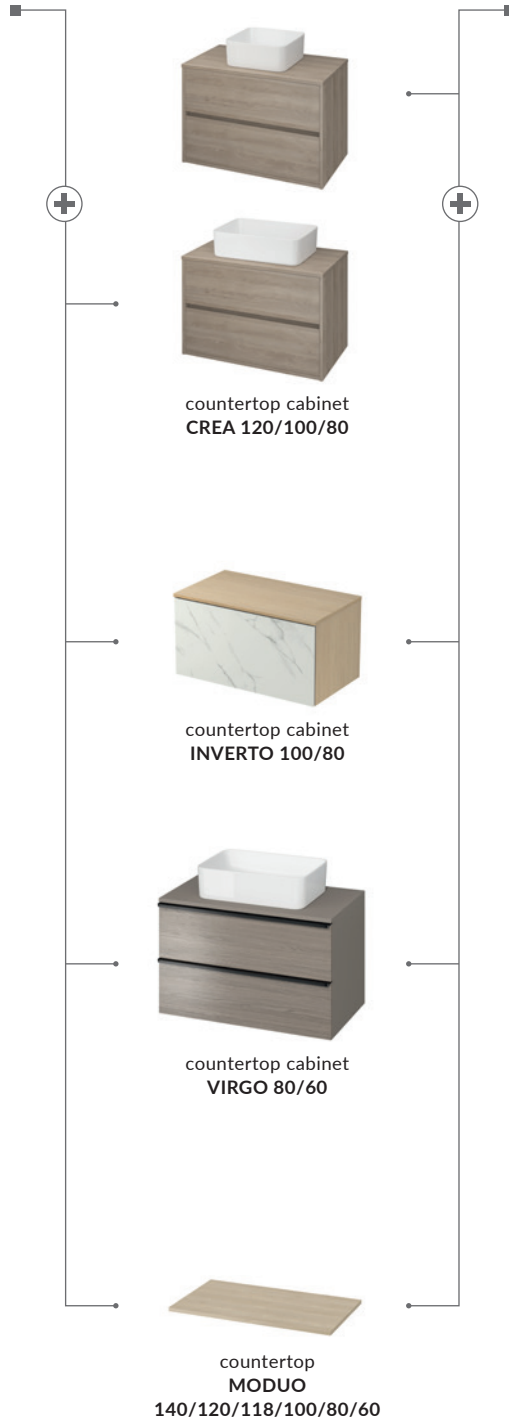

characteristics:

- the unique **CERSANIT WHITE**
- high quality of workmanship
- suitable for many types of furniture
- easily washable surface
- 10-year warranty

width×depth×height [cm] 35×35×13,5

CREA 38B