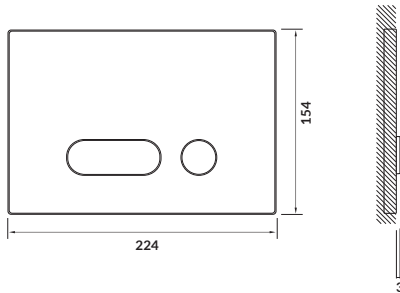

fits:

AQUA 0/2/4 concealed cistern frames