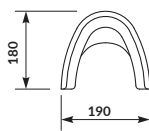

characteristics:

- the unique **CERSANIT WHITE**
- 10-year warranty

width×depth×height [cm] 19×18×71,5

to be paired with:
PARVA washbasins

PRESIDENT

Semi-pedestal

cat. no.: K08-012 | index: CCPS1000070936

PRESIDENT pedestal is a stable base that conceals the washbasin connection and has a decorative function. It can be combined well with washbasins from **PRESIDENT** and **ARTECO** series.

characteristics:

- the unique **CERSANIT WHITE**
- 10-year warranty

width×depth×height [cm] 27×28×34

To be paired with:
PRESIDENT and **ARTECO** washbasins