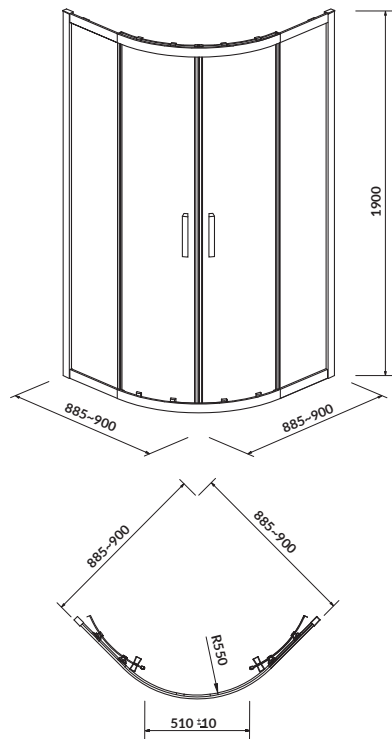

ZIP 100×80×190

Sliding shower enclosure

cat. no.: S154-003 | index: EZZS1000961483

characteristics:

- CleanPro coating
- metal handles
- 5 mm safety glass
- double metal rollers on top and bottom
- 3-year warranty

width×depth×height [cm] 100×80×190