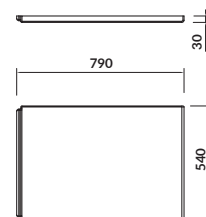

VIRGO/INTRO 140

Bathtub casing - front

cat. no.: S401-043 | index: AZCB1000620072

length×height [cm] 140×54

to be paired with:

VIRGO 140×75 bathtub - S301-047

INTRO 140×75 bathtub - S301-065

N

VIRGO/ZEN 190

Bathtub casing - side

cat. no.: S401-115 | index: AZCB1001883250

length×height [cm] 90×54

to be paired with:

VIRGO 190×90 bathtub - S301-221,

ZEN 190×90 bathtub - S301-223

VIRGO/INTRO 180

Bathtub casing - side

cat. no.: S401-089 | index: AZCB1001023352

length×height [cm] 80×54

to be paired with:

VIRGO 180×80 bathtub - S301-103

INTRO 180×80 bathtub - S301-222

KORAT 180×80 bathtub - S301-295