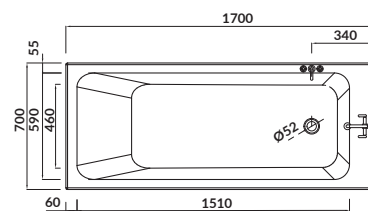

The rectangular bathtubs from **BLISSA** collection have properly profiled backrests, which means that you can rest in a position comfortable for your back. Their edges create a practical storage surface for your bathroom accessories. Tap into full functionality of the product by installing a bath screen. The regular shapes of **BLISSA** makes the bathtub suit any bathroom décor ideally.

BLISSA 170×70

Rectangular bathtub

cat. no.: S301-140

index: AZBR1000751296

characteristics:

- the unique **CERSANIT WHITE**
- double reinforcement
- adjustable legs included
- 10-year warranty

length×width×depth [cm] 170×70×40

height with legs [cm] 50 - 62

volume to overflow [l] 185

to be paired with:

bath casing - front: S401-069

bath casing - side: S401-071

bathtub siphon: S904-004