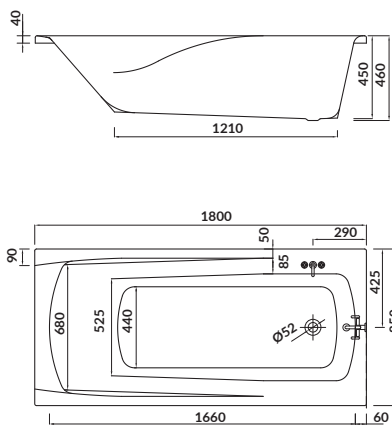

ZEN 180×85

Rectangular bathtub

cat. no.: S301-129 | index: AZBR1000721575

characteristics:

- the unique **CERSANIT WHITE**
- double reinforcement
- adjustable legs included
- 10-year warranty

length×width×depth [cm] 180×85×45

height with legs [cm] 55-67

volume to overflow [l] 230

to be paired with:

bathtub casing - front: S401-088
bathtub casing - side: S401-100
bathtub siphon: S904-004