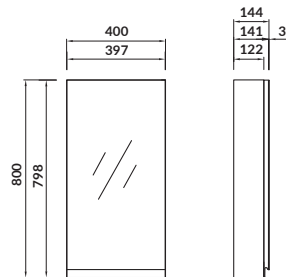

MODUO 60 DSM

Mirror cabinet

☐	cat. no.: S590-018-DSM	index: FZZM1001720181
☒	cat. no.: S590-017-DSM	index: FZZM1001710181

MODUO 60 mirror cabinet is made of MDF board and has a lacquered body. There are 3 shelves inside: 1 fixed shelf made of furniture board and 2 shelves made of glass. The cabinet offers universal door installation – left- or right-hand. It is equipped with a milled handle and the soft-close system.

characteristics:

- left- or right-hand door installation
- soft-close system
- easy installation
- hidden handles
- 2-year warranty on the furniture

width×depth×height [cm]   59,5×14,1×80

available colors:
white and grey