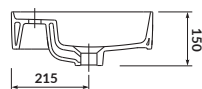

washbasin cabinet
CREA