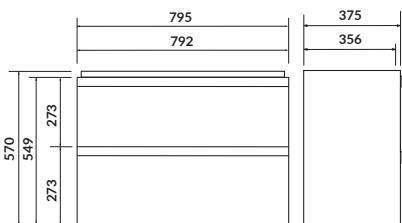

available colors:

white and grey