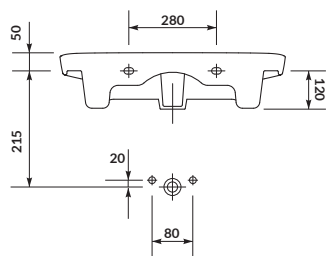

characteristics:

- the unique **CERSANIT WHITE**
- high quality of workmanship
- easily washable surface
- 10-year warranty

width×depth×height [cm] 70×43,5×17

to be assembled with:
decorative **CERSANIT** siphon,
CARINA semi-pedestal