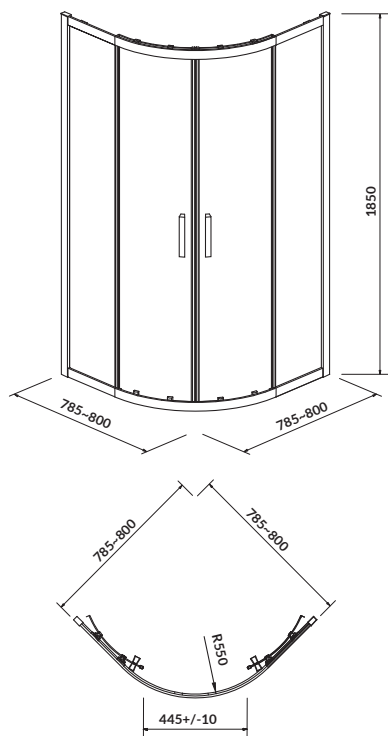

BASIC 90×90×185

Halfround shower enclosure

cat. no.: S158-005 | index: EZZF1001955974

characteristics:

- safety glass – walls 4 mm, doors 5 mm
- metal handles
- double metal rollers on top and bottom
- 3-year warranty

width×depth×height [cm] 90×90×185