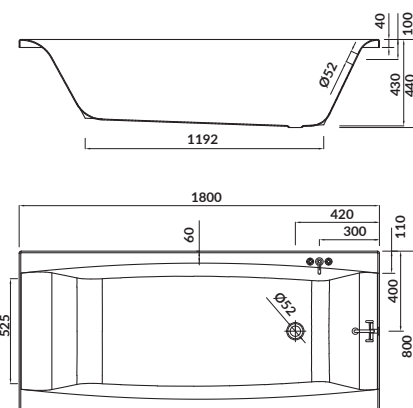

VIRGO 180×80

Rectangular bathtub

cat. no.: S301-103 | index: AZBR1000463350

characteristics:

- the unique **CERSANIT WHITE**
- double reinforcement
- adjustable legs included
- 10-year warranty

length×width×depth [cm] 180×80×43

height with legs [cm] 54 - 62

volume to overflow [l] 245

to be paired with:

bathtub casing - front: S401-088

bathtub casing - side: S401-089

bathtub siphon: S904-004