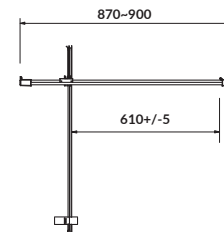

ARTECO 90×90×190

PIVOT corner shower enclosure

cat. no.: S157-010 | index: EZZS1001015980

characteristics:

- CleanPro coating
- 5 mm safety glass
- metal handles
- PIVOT type hinge
- 3-year warranty

width×depth×height [cm] 90×90×190

ARTECO 80×80×190

PIVOT corner shower enclosure

cat. no.: S157-009 | index: EZZS1001005980

characteristics:

- CleanPro coating
- 5 mm safety glass
- metal handles
- PIVOT type hinge
- 3-year warranty

width×depth×height [cm] 80×80×190

ARTECO 90×190

PIVOT door

cat. no.: S157-008 | index: EZZD1000346332

characteristics:

- CleanPro coating
- 5 mm safety glass
- metal handles
- PIVOT type hinge
- 3-year warranty

width×height [cm] 90×190