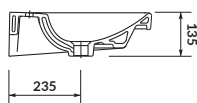

CITY 60

Furniture washbasin

cat. no.: K35-006 | index: CCWF1006553618

The functional and elegant **CITY 60** furniture washbasin has a wide storage area, a central opening for fittings and overflow outlet. Washbasin can be mounted with **CREA, LARA, MELAR, MODUO, SMART, VIRGO** furniture.

characteristics:

- the unique **CERSANIT WHITE**
- suitable for many types of furniture
- high quality of workmanship
- 10-year warranty

width×depth×height [cm] 60×45×14