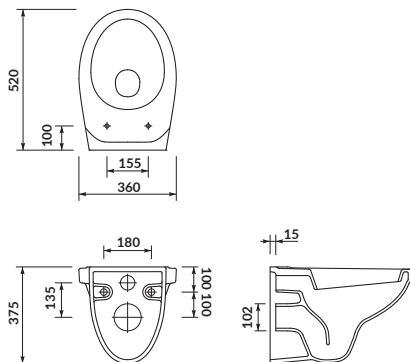

characteristics:

- the unique **CERSANIT WHITE**
- 3/6L flushing system
- 10-year warranty on ceramics

width×depth×height [cm] 36×52×37,5

to be paired with:

DELFI series toilet seats

DELFI

SET wall hung bowl