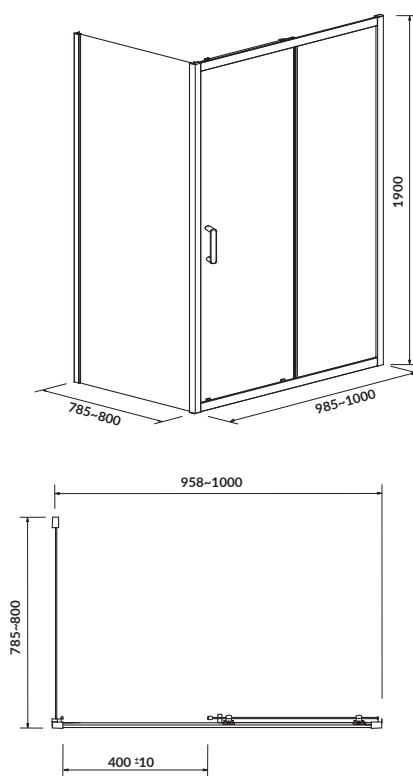

ZIP 120×90×190

Sliding shower enclosure

cat. no.: S154-004 | index: EZZS1000971483

characteristics:

- CleanPro coating
- metal handles
- 5 mm safety glass
- double metal rollers on top and bottom
- 3-year warranty

width×depth×height [cm] 120×90×190