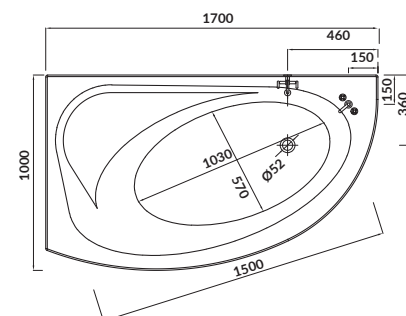

STOP UV
LONG-LASTING ACRYLIC WHITE

MEZA

MEZA is a series of asymmetrical, functional bathtubs in a gently rounded shape and with a streamlined bathing area. They are a perfect option for everyone looking for a bathtub that is not only comfortable,

but also emphasizes the modern look of the bathroom interior.

The comfortable seat, gentle inner edges and the backrest zone offered by **MEZA** bathtub will make the bath a pleasant experience.

The bathtubs are available in 4 sizes. Dedicated bathtub casings for **MEZA** are available separately.

MEZA 170×100

Asymmetric bathtubs - left

cat. no.: S301-126

index: AZBA1000981579

characteristics:

- the unique **CERSANIT WHITE**
- double reinforcement
- adjustable legs included
- 10-year warranty

length×width×depth [cm] 170×100×42

height with legs [cm] 52-64

volume to overflow [l] 205

to be paired with:

bathtub casing: S401-098

bathtub siphon: S904-004