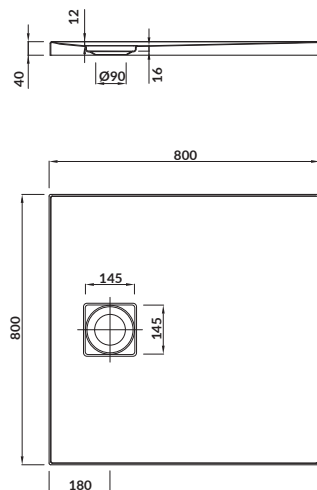

characteristics:

- premium quality acrylic
- drain with magnetic plug
- double reinforcement
- shower tray siphon included
- 10-year warranty

width×depth×height [cm] 80×80×4

depth to the bottom [cm] 1,2

drain diameter [mm] 90