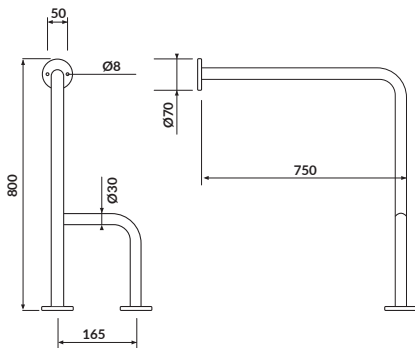

characteristics:

- stainless steel
- maximum load: 120 kg
- 2-year warranty

width×depth×height [cm] 23×75×80