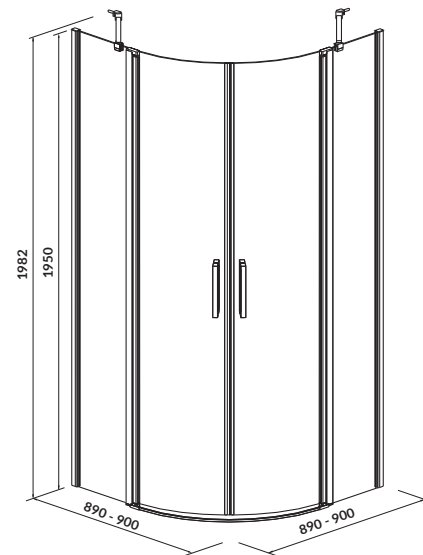

MODUO 90×195

Shower enclosure wall

cat. no.: S162-008 | index: EZZG1000107074

characteristics:

- CleanPro coating
- 6 mm safety glass
- 3-year warranty

width×height [cm] 90×195

MODUO 80×195

Shower enclosure wall

cat. no.: S162-007 | index: EZZG1000097074

characteristics:

- CleanPro coating
- 6 mm safety glass
- 3-year warranty

width×height [cm] 80×195

MODUO 90×90×195

Halfround shower enclosure

cat. no.: S162-010 | index: EZZF1001975974

characteristics:

- CleanPro coating
- 6 mm safety glass
- metal handles
- column hinge with door lift function
- chrome-plated wall support bar included
- 3-year warranty

width×depth×height [cm] 90×90×195