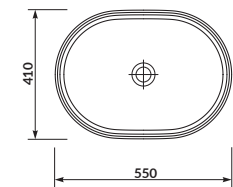

countertop cabinet
INVERTO 100/80