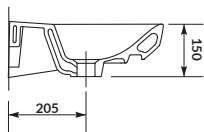

CARINA 55

Furniture washbasin

cat. no.: K31-005 | index: CCWS1000850800

The elegant **CARINA 55** washbasin with an opening for fittings and overflow outlet. Washbasin perfectly matches the furniture from **CLASO** series and the semi-pedestal from **CARINA** series. It will look equally good on the wall in combination with a chrome siphon.

characteristics:

- the unique **CERSANIT WHITE**
- high quality of workmanship
- easily washable surface
- 10-year warranty

width×depth×height [cm] 55×40×15

to be assembled with:
decorative **CERSANIT** siphon,
CARINA semi-pedestal

washbasin cabinet
CLASO 50