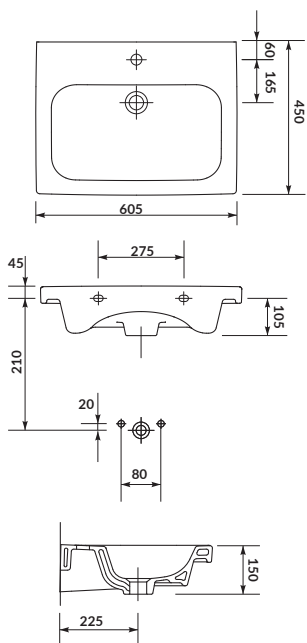

COLOUR 60

Furniture washbasin

cat. no.: K103-007 | index: CCWF1006120768

COLOUR 60 furniture washbasin has centrally located opening for fittings and overflow outlet and a wide storage area, which ensures extraordinary functionality in everyday use. Washbasin can be mounted with the **MELAR, SMART, COLOUR, LARA, VIRGO** and **CREA** furniture series.

characteristics:

- the unique **CERSANIT WHITE**
- easily washable surface
- fits many types of furniture
- high quality of workmanship
- 10-year warranty

width×depth×height [cm] 60,5×45×15