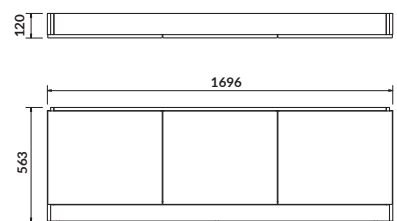

VIRGO/INTRO 170 - 140

Bathtub casing - side

cat. no.: S401-047 | index: AZCB1000660073

length×height [cm] 75×54

to be paired with:

VIRGO/INTRO 170-140 bathtub

VIRGO - S301-045, S301-046, S301-048, S301-047

INTRO - S301-068, S301-067, S301-066, S301-065

KORAT 170×75 - S301-294

FLAVIA 170×75 - S301-291

SMART 170

Furniture bathtub casing - front, white

cat. no.: S568-026 | index: FZZO1000843624

length×height [cm] 170×56

to be paired with:

SMART 170×80 bathtub

S301-117, S301-116

SMART 170

Furniture bathtub casing - front, grey

cat. no.: S568-027 | index: FZZO1000853624

length×height [cm] 170×56

to be paired with:

SMART 170×80 bathtub

S301-117, S301-116