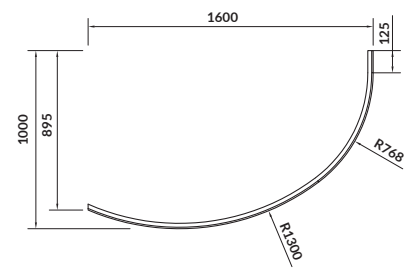

KALIOPE 153

Bathtub casing - left/right

cat. no.: S401-059 | index: AZCB1000320078

length×height [cm] 153×58

to be paired with:

KALIOPE 153×100 bathtub
S301-024, S301-025

MEZA 170

Bathtub casing - left/right

cat. no.: S401-098 | index: AZCB1001171061

length×height [cm] 170×54

to be paired with:

MEZA 170×100 bathtub
S301-126, S301-125

MEZA 160

Bathtub casing - left/right

cat. no.: S401-097 | index: AZCB1001161061

length×height [cm] 160×54

to be paired with:

MEZA 160×100 bathtub
S301-124, S301-123