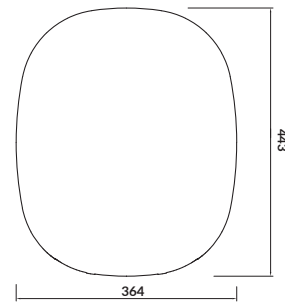

characteristics:

- highest quality duroplast
- 2-year warranty

width×depth [cm] 36,4×44,3