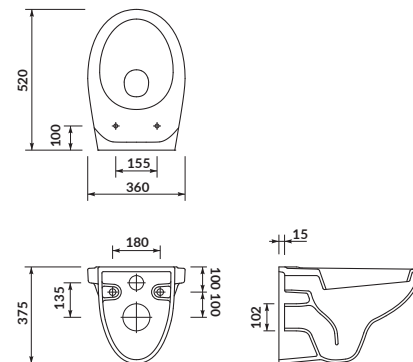

DELFI

Wall hung bowl

cat. no.: K11-0021 | index: CCHZ1000030936

DELFI wall hung bowl has been adapted to the 3/6L flushing system and is equipped with a horizontal water outlet.

characteristics:

- the unique **CERSANIT WHITE**
- 3/6L flushing system
- 10-year warranty on ceramics

width×depth×height [cm] 36×52×37,5

to be paired with:

DELFI series toilet seats

DELFI

SET wall hung bowl

cat. no.: K97-140 | index: SZCZ1000190854

DELFI wall hung bowl has been adapted to the 3/6L flushing system and is equipped with a horizontal water outlet.

The set includes a duroplast toilet seat, whose simple construction ensures easy cleaning.

characteristics:

- the unique **CERSANIT WHITE**
- 3/6L flushing system
- 10-year warranty on ceramics
- 2-year warranty for toilet seat

width×depth×height [cm] 36×52×37,5

the set includes:

DELFI duroplast toilet seat

DELFI

SET wall hung bowl

cat. no.: K97-199 | index: SZCZ1000240856

DELFI wall hung bowl has been adapted to the 3/6L flushing system and is equipped with a horizontal water outlet.

The set includes a duroplast toilet seat, whose simple construction ensures easy cleaning. The soft-close system will ensure that the toilet seat will gradually lower, preventing it from suddenly hitting the bowl.

characteristics:

- the unique **CERSANIT WHITE**
- 3/6L flushing system
- 10-year warranty on ceramics
- 2-year warranty for toilet seat

width×depth×height [cm] 36×52×37,5

the set includes:

DELFI duroplast, soft-close toilet seat