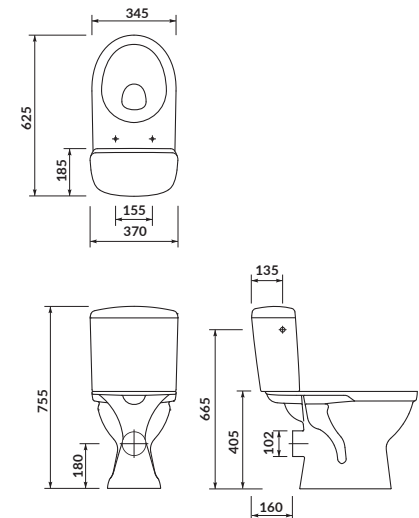

characteristics:

- the unique **CERSANIT WHITE**
- 3/6L flushing system
- 10-year warranty on ceramics
- 2-year warranty for toilet seat

width×depth×height [cm] 37×62,5×75,5

the set includes:

polypropylene toilet seat