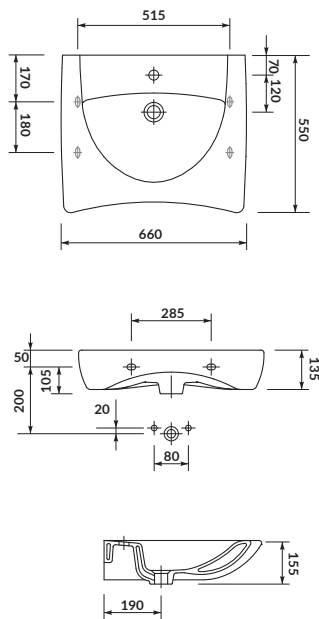

characteristics:

- the unique **CERSANIT WHITE**
- for the elderly and for people with limited mobility
- 100% glazed usable area
- 10-year warranty

width×depth×height [cm] 66×55×13,5