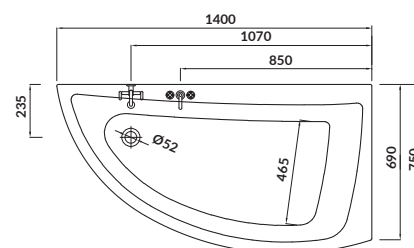

NANO 150×75

Asymmetric bathtubs – right

cat. no.: S301-063 | index: AZBA1000280055

characteristics:

- the unique **CERSANIT WHITE**
- double reinforcement
- adjustable legs included
- 10-year warranty

length×width×depth [cm] 150×75×42

height with legs [cm] 52–60

volume to overflow [l] 165

to be paired with:

bathtub casing: S401-063

bathtub siphon: S904-004

NANO 140×75

Asymmetric bathtubs – left

cat. no.: S301-062 | index: AZBA1000250055

characteristics:

- the unique **CERSANIT WHITE**
- double reinforcement
- adjustable legs included
- 10-year warranty

length×width×depth [cm] 140×75×42

height with legs [cm] 52–60

volume to overflow [l] 150

to be paired with:

bathtub casing: S401-060

bathtub siphon: S904-004

NANO 140×75

Asymmetric bathtubs – right

cat. no.: S301-061 | index: AZBA1000260055

characteristics:

- the unique **CERSANIT WHITE**
- double reinforcement
- adjustable legs included
- 10-year warranty

length×width×depth [cm] 140×75×42

height with legs [cm] 52–60

volume to overflow [l] 150

to be paired with:

bathtub casing: S401-061

bathtub siphon: S904-004