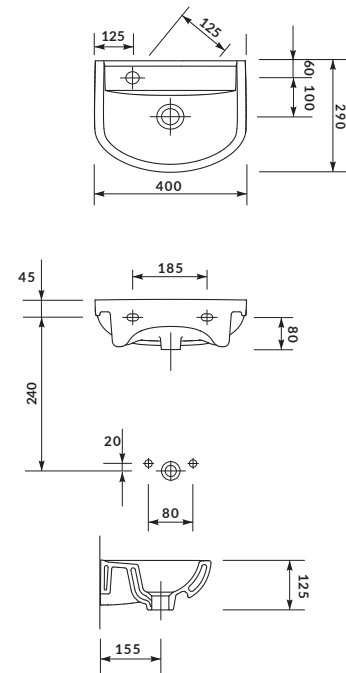

ARTECO 40 RIGHT

Furniture washbasin

cat. no.: K667-005 | index: CCWF1006211748

ARTECO 40 ceramic washbasin comes with an opening for fittings on the right-hand side and a centrally located overflow outlet. Washbasin can be mounted directly to the wall with a decorative siphon.

characteristics:

- the unique **CERSANIT WHITE**
- easily washable surface
- 10-year warranty

width×depth×height [cm] 40×29×12,5

to be assembled with:
decorative **CERSANIT** siphon

ARTECO 40 LEFT

Furniture washbasin

cat. no.: K667-006 | index: CCWF1006221748

ARTECO 40 ceramic washbasin comes with an opening for fittings on the left-hand side and a centrally located overflow outlet. Washbasin can be mounted directly to the wall with a decorative siphon.

characteristics:

- the unique **CERSANIT WHITE**
- easily washable surface
- 10-year warranty

width×depth×height [cm] 40×29×12,5

to be assembled with:
decorative **CERSANIT** siphon