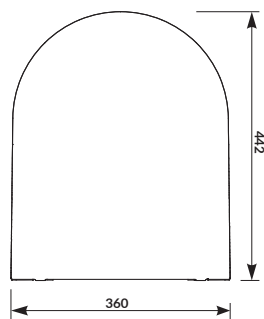

ZEN SLIM

Toilet seat

cat. no.: K98-0221 | index: CSSD1003556707

ZEN SLIM toilet seat is made of a durable duroplast. This model is equipped with soft-close system, which guarantees that the seat will always close gradually without hitting the bowl, and one button easy-off system that makes the bowl and the seat easier to keep clean.

characteristics:

- highest quality duroplast
- one button easy-off system
- soft-close system
- 2-year warranty

width×depth [cm] 36×44,2