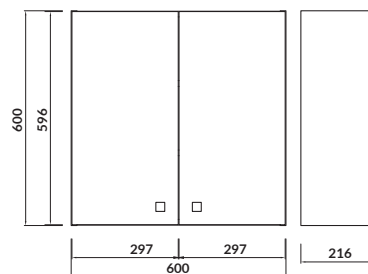

available colors:

white, grey