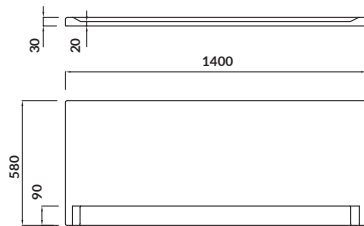

LORENA 140

Bathtub casing - front

cat. no.: S401-066 | index: AZCB1000330072

length×height [cm] 140×58

to be paired with:

FLAVIA 140×70 bathtub
S301-104

NAO 140×70 bathtub
S301-038

LANA 140×70 bathtub
S301-160

OCTAVIA 140×70 bathtub
S301-250

LORENA

Bathtub casing - side

cat. no.: S401-071 | index: AZCB1000771494

length×height [cm] 70×58

to be paired with:

FLAVIA 170/160/150/140×70 bathtub
S301-107, S301-106, S301-105, S301-104

KORAT 170/160/150×70 bathtub
S301-122, S301-121, S301-120

NAO 170/160/150/140×70 bathtub
S301-244, S301-243, S301-242

LANA 170/160/150/140×70 bathtub
S301-163, S301-162, S301-161, S301-160

OCTAVIA 170/160/150/140×70 bathtub
S301-253, S301-252, S301-251, S301-250

BATHTUB SIPHON

Automatic

cat. no.: S904-004 | index: AZAI1000043007

Siphon sold separately

characteristics:

- 2-year warranty

length×width×height [cm] 72×72×117

to be paired with:

all **CERSANIT** bathtubs