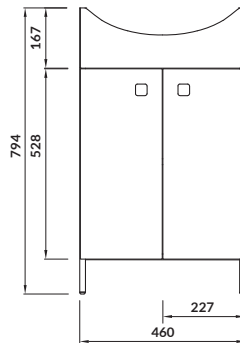

available colors:

grey, white