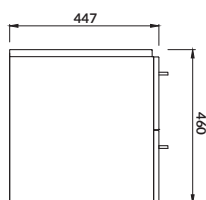

available colors:

grey, white, walnut