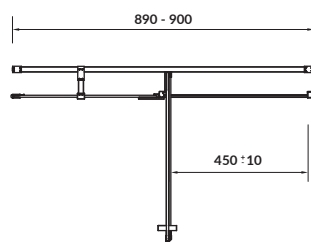

CREA 90×200

Shower enclosure door with hinges - right

cat. no.: S159-006 | index: EZZD1000266332

characteristics:

- CleanPro coating
- 8 mm safety glass
- chrome-plated drip rail
- hinge flush fitting with glass
- chrome-plated wall support bar included
- 7-year warranty

width×height [cm] 90×200