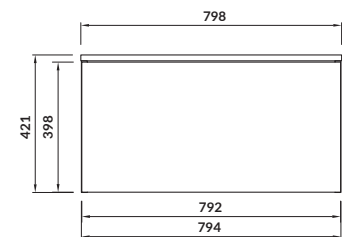

countertop washbasin
INVERTO series