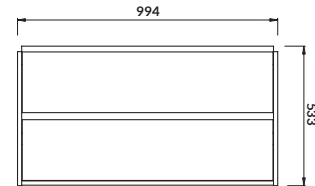

characteristics:

- hidden handles
- **AQUASAFE** technology
- full extension drawer
- 2-year warranty on the furniture

width×depth×height [cm] 99,4×44,7×53,3

available colors:

white, grey matt and oak veneer