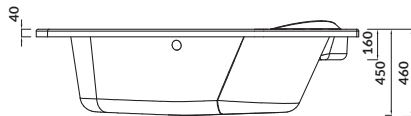

KALIOPE 170×110

Asymmetric bathtubs – right

cat. no.: S301-115 | index: AZBA1000140590

characteristics:

- the unique **CERSANIT WHITE**
- double reinforcement
- adjustable legs included
- 10-year warranty

length×width×depth [cm] 170×110×45

height with legs [cm] 55–63

volume to overflow [l] 240

to be paired with:

bathtub casing: S401-096

bathtub siphon: S904-004

N

KALIOPE 160×100

Asymmetric bathtubs – left

cat. no.: S301-292 | index: AZBA1002703340

characteristics:

- the unique **CERSANIT WHITE**
- double reinforcement
- adjustable legs included
- 10-year warranty

length×width×depth [cm] 160×100×45

height with legs [cm] 55–63

volume to overflow [l] 230

to be paired with:

bathtub casing: S401-117

bathtub siphon: S904-004

N

KALIOPE 160×100

Asymmetric bathtubs – right

cat. no.: S301-293 | index: AZBA1002673340

characteristics:

- the unique **CERSANIT WHITE**
- double reinforcement
- adjustable legs included
- 10-year warranty

length×width×depth [cm] 160×100×45

height with legs [cm] 55–63

volume to overflow [l] 230

to be paired with:

bathtub casing: S401-117

bathtub siphon: S904-004