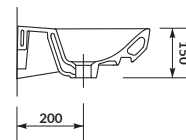

CARINA 50

Furniture washbasin

cat. no.: K31-004 | index: CCWS1000840796

The elegant **CARINA 50** washbasin with an opening for fittings and overflow outlet. Washbasin perfectly matches the furniture from **CLASO** series and the semi-pedestal from **CARINA** series. It will look equally good on the wall in combination with a chrome siphon.

characteristics:

- the unique **CERSANIT WHITE**
- high quality of workmanship
- easily washable surface
- 10-year warranty

width×depth×height [cm] 50×39×15

to be assembled with:
decorative **CERSANIT** siphon,
CARINA semi-pedestal