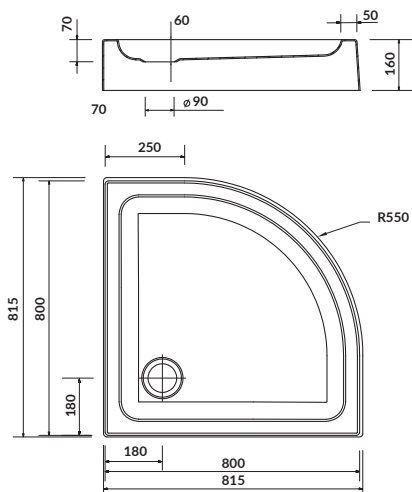

TAKO 80

Halfround shower tray built-in-panel

cat. no.: S204-003 | index: AZTF1000253527

characteristics:

- premium quality acrylic
- double reinforcement
- 10-year warranty

width×depth×height [cm] 80×80×16

radius [cm] 55

depth to the bottom [cm] 6

drain diameter [mm] 90

to be paired with:

shower tray siphon: S904-006

SHOWER TRAY SIPHON

for TAKO shower tray

cat. no.: S904-006 | index: AZAI1000023007

Siphon sold separately

characteristics:

- 2-year warranty

width×depth×height [cm] 195×12×135