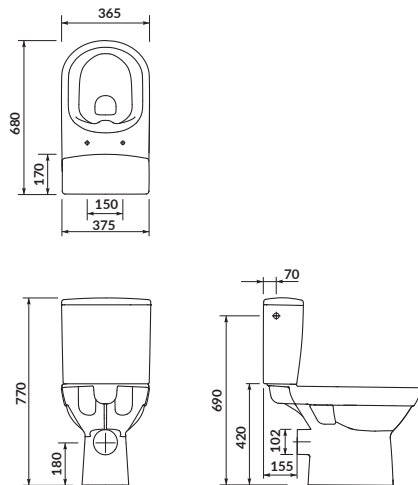

the set includes:

duroplast, soft-close, easy-off toilet seat