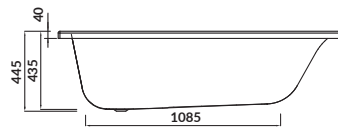

SMART 160×80

Rectangular bathtub – right

cat. no.: S301-118 | index: AZBR1000611512

characteristics:

- the unique **CERSANIT WHITE**
- double reinforcement
- furniture casing for the bathtub
- 10-year warranty

length×width×depth [cm] 160×80×43,5

height with legs [cm] 53,5–65,5

volume to overflow [l] 225

to be paired with:

white furniture front panel: S568-026

grey furniture front panel: S568-027

furniture side panel: S568-028

bathtub siphon: S904-004