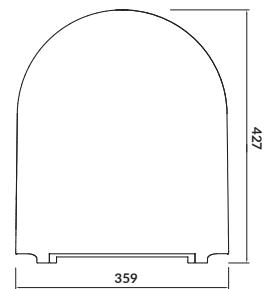

CREA OVAL SLIM

Toilet seat

cat. no.: K98-0177 | index: CSSD1003783434

CREA OVAL SLIM toilet seat is made of strong duroplast. Daily use is made even more convenient with the soft-close, one button easy-off systems.

characteristics:

- highest quality duroplast
- one button easy-off system
- soft-close system
- 2-year warranty

width×depth [cm] 35,9×42,7