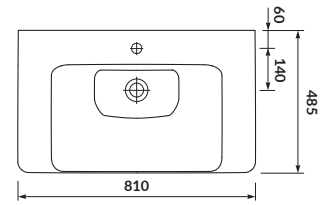

characteristics:

- the unique **CERSANIT WHITE**
- fits to many types of furniture
- easily washable surface
- high quality of workmanship
- 10-year warranty

width×depth×height [cm] 81×48,5×16,5

MILLE SLIM 60