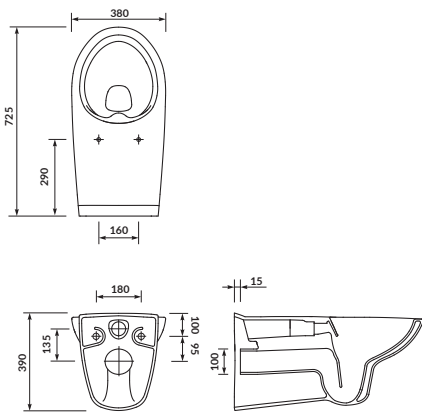

characteristics:

- **CleanOn** technology
- the unique **CERSANIT WHITE**
- the highest hygiene standard
- 3/5L flushing system

width×depth×height [cm] 38×72,5×39

to be paired with:

ETIUDA toilet seat

ETIUDA NEW