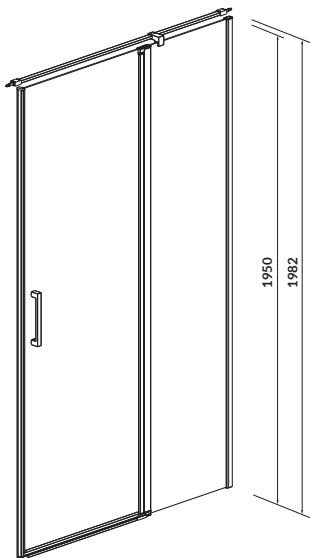

MODUO 80×195

Shower enclosure door with hinges - right

cat. no.: S162-004 | index: EZZD1000306332

characteristics:

- CleanPro coating
- 6 mm safety glass
- metal handles
- chrome-plated wall support bar included
- column hinge with door lift function
- 3-year warranty

width×height [cm]   80×195