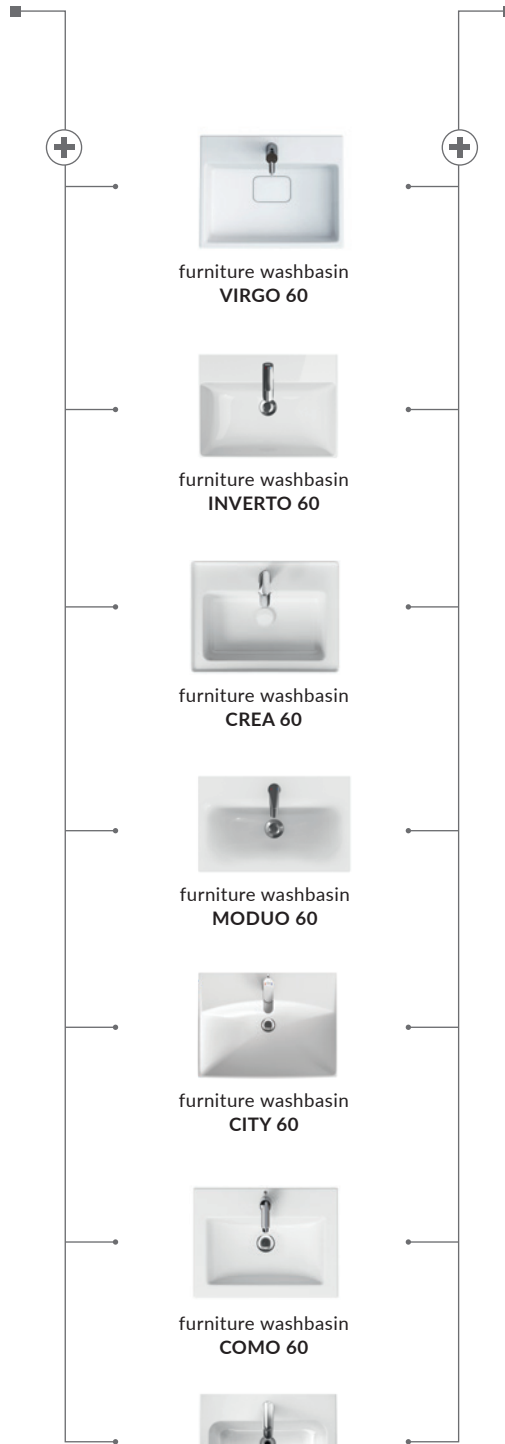

furniture washbasin
COMO 80

furniture washbasin
COLOUR 60