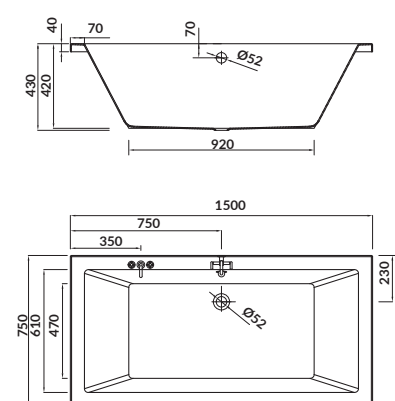

INTRO 150×75

Rectangular bathtub

cat. no.: S301-066 | index: AZBR1000020036

characteristics:

- the unique **CERSANIT WHITE**
- double reinforcement
- adjustable legs included
- 10-year warranty

length×width×depth [cm] 150×75×42

height with legs [cm] 52–60

volume to overflow [l] 190

to be paired with:

bathtub casing - front: S401-044

bathtub casing - side: S401-047

bathtub siphon: S904-004