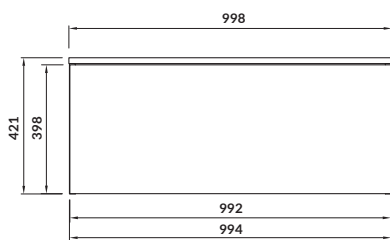

N

INVERTO 100 LAKE STONE

Countertop cabinet

cat. no.: S930-007 | index: FZZW1010423475

INVERTO cabinet with countertop is a bathroom furniture that combines modernity and simplicity of form. Thanks to the use of ceramic tiles on the front, furniture from the new collection will make any bathroom elegant. The cabinet is made of moisture-resistant board. The drawers are equipped with the soft-close system and the **PUSH** touch opening system. Special low-profile washbasin siphon for full use of the drawer is included.

characteristics:

- tiles on the front of the furniture
- **AQUASAFE** technology
- push system
- soft-close system
- low-profile washbasin siphon
- 2-year warranty on the furniture

width×depth×height [cm] 99,8×45×42,1

for installation with:

INVERTO, CREA, CITY, CASPIA countertop washbasin

N

INVERTO 100 CALACATTA

Countertop cabinet

cat. no.: S930-002 | index: FZZW1010373475

INVERTO cabinet with countertop is a bathroom furniture that combines modernity and simplicity of form. Thanks to the use of ceramic tiles on the front, furniture from the new collection will make any bathroom elegant. The cabinet is made of moisture-resistant board. The drawers are equipped with the soft-close system and the **PUSH** touch opening system. Special low-profile washbasin siphon for full use of the drawer is included.

characteristics:

- tiles on the front of the furniture
- **AQUASAFE** technology
- push system
- soft-close system
- low-profile washbasin siphon
- 2-year warranty on the furniture

width×depth×height [cm] 99,8×45×42,1

for installation with:

INVERTO, CREA, CITY, CASPIA countertop washbasin