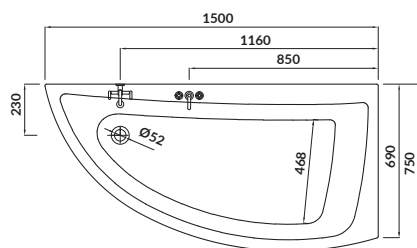

NANO 140×75

Asymmetric bathtubs – left

cat. no.: S301-062 | index: AZBA1000250055

characteristics:

- the unique **CERSANIT WHITE**
- double reinforcement
- adjustable legs included
- 10-year warranty

length×width×depth [cm] 140×75×42

height with legs [cm] 52–60

volume to overflow [l] 150

to be paired with:

bathtub casing: S401-060

bathtub siphon: S904-004