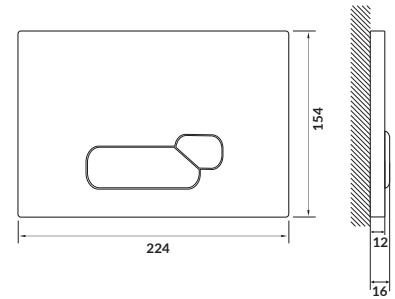

fits:

AQUA 0/2/4 concealed cistern frames