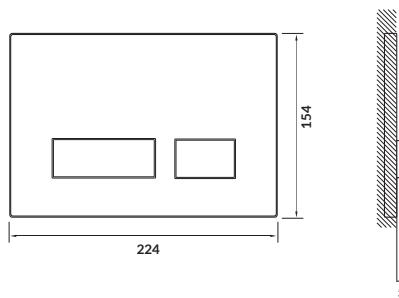

fits:

AQUA 0/2/4 concealed cistern frames