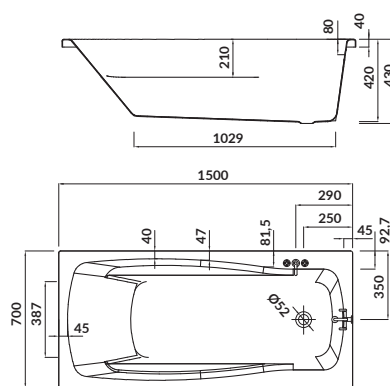

LANA 150×70

Rectangular bathtub

cat. no.: S301-161 | index: AZBR1001641943

characteristics:

- the unique **CERSANIT WHITE**
- double reinforcement
- adjustable legs included
- 10-year warranty

length×width×depth [cm] 150×70×42

height with legs [cm] 52-64

volume to overflow [l] 155

to be paired with:

bathtub casing - front: S401-067

bathtub casing - side: S401-071

bathtub siphon: S904-004