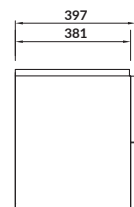

characteristics:

- soft-close system
- chrome-plated handles
- 10-year warranty on ceramics
- 2-year warranty on the furniture

width×depth×height [cm] 49,4×39,7×46

available colors:
white, grey, walnut