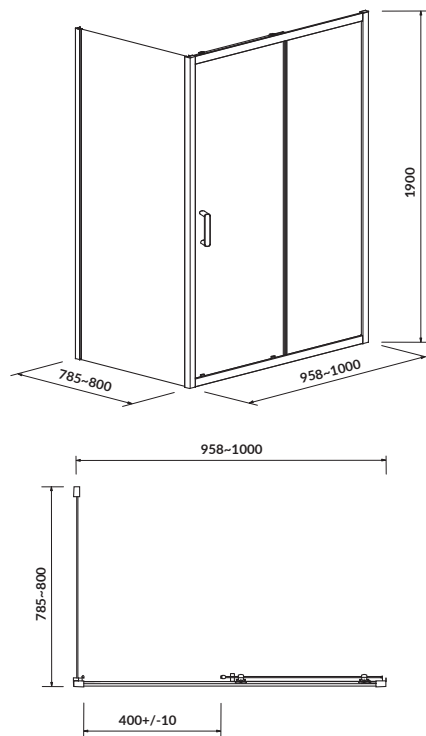

ARTECO 90×90×190

Halfround shower enclosure

cat. no.: S157-002 | index: EZZF1001925974

characteristics:

- CleanPro coating
- 5 mm safety glass
- metal handles
- top and bottom chrome-plated double rollers
- 3-year warranty

width×depth×height [cm] 90×90×190