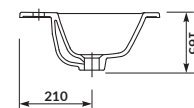

characteristics:

- the unique **CERSANIT WHITE**
- easily washable surface
- increased area for toiletries
- 10-year warranty

width×depth×height [cm] 50×40×16,5

washbasin cabinet
SMART 60/50

washbasin cabinet
MELAR 60/50