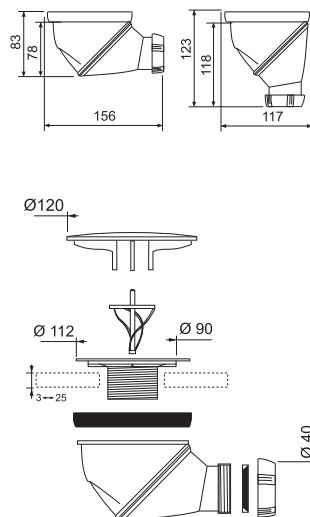

characteristics:

- 2-year warranty

width×depth×height [cm] 195×12×135