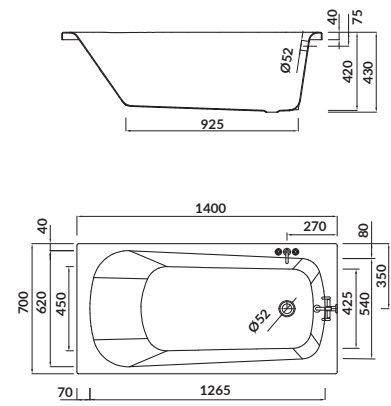

NAO 140×70

Rectangular bathtub

cat. no.: S301-247 | index: AZBR1002710032

characteristics:

- the unique **CERSANIT WHITE**
- double reinforcement
- adjustable legs included
- 10-year warranty

length×width×depth [cm] 140×70×42

height with legs [cm] 52-64

volume to overflow [l] 150

to be paired with:

bathtub casing - front: S401-066

bathtub casing - side: S401-071

bathtub siphon: S904-004