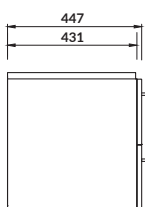

available colors:

white, grey, walnut