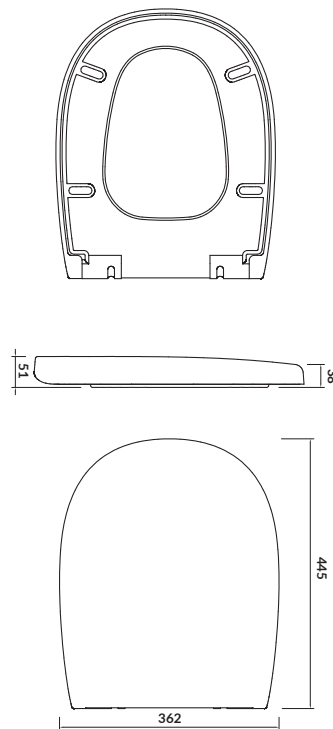

characteristics:

- highest quality duroplast
- easy-off system
- soft-close system
- 2-year warranty

width×depth [cm] 36,2×44,5