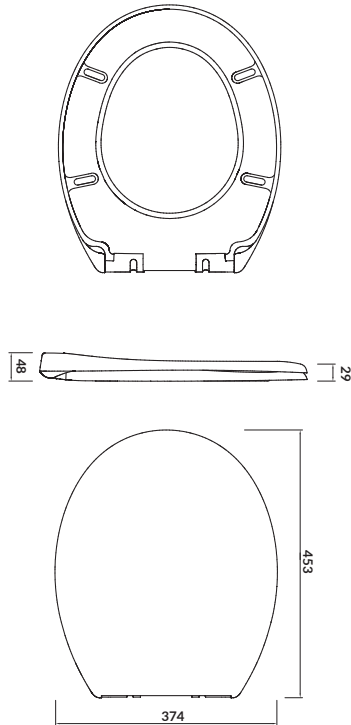

UNIVERSAL

Toilet seat

cat. no.: K98-0210 | index: CSSD1003956707

UNIVERSAL duroplast toilet board is resistant to damage. The soft-close system guarantees a soft closing and the easy-off system makes cleaning easy.

characteristics:

- highest quality duroplast
- easy-off system
- soft-close system
- 2-year warranty

width×depth [cm] 37,4×45,3