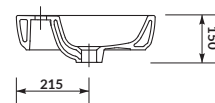

countertop
MODUO
140/120/118/100/80/60