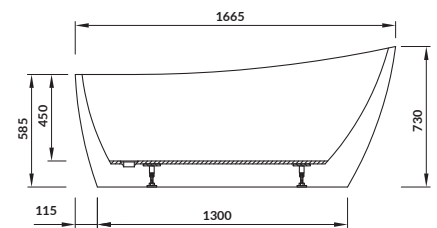

length×width×height [cm] 167×72×73

depth [cm] 45

volume to overflow [l] 220

to be paired with:

siphons for bathtub click-clack:

S904-008

S904-009

S904-010