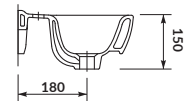

characteristics:

- the unique **CERSANIT WHITE**
- easily washable surface
- 10-year warranty

width×depth×height [cm] 40×33×15

to be assembled with:
decorative **CERSANIT** siphon

ARTECO 60

Furniture washbasin