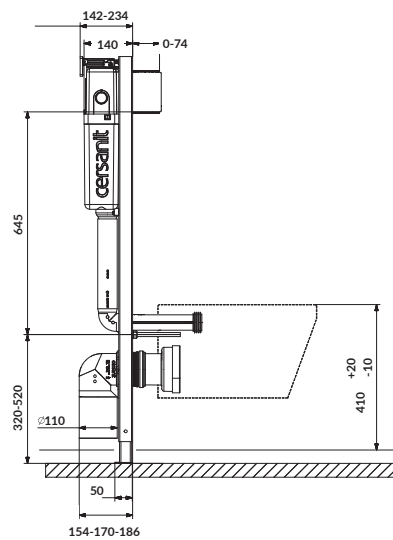

fits:

all **CERSANIT** wall-mounted toilet bowls (including bowls for the disabled).