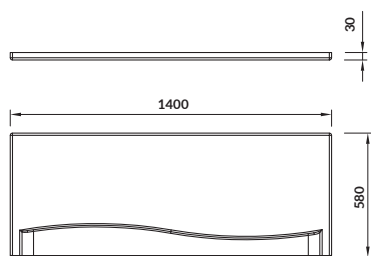

NIKE 140

Bathtub casing - front

cat. no.: S401-027 | index: AZCB1000470071

length×height [cm] 140×58

to be paired with:

NIKE 140×70 bathtub - S301-245

NIKE

Bathtub casing - side

cat. no.: S401-031 | index: AZCB1000510073

length×height [cm] 70×58

to be paired with:

NIKE 170-140 bathtub
S301-249, S301-248, S301-246, S301-245

SICILIA 170

Bathtub casing - left/right

cat. no.: S401-087 | index: AZCB1001010078

length×height [cm] 170×58

to be paired with:

SICILIA 170×100 bathtub
S301-097, S301-098