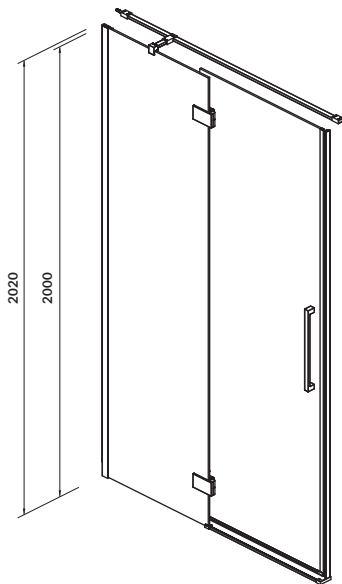

CREA 120×200

Shower enclosure door with hinges - right

cat. no.: S159-004 | index: EZZD1000246332

characteristics:

- CleanPro coating
- 8 mm safety glass
- chrome-plated drip rail
- hinge flush fitting with glass
- chrome-plated wall support bar included
- 7-year warranty

width×height [cm] 120×200