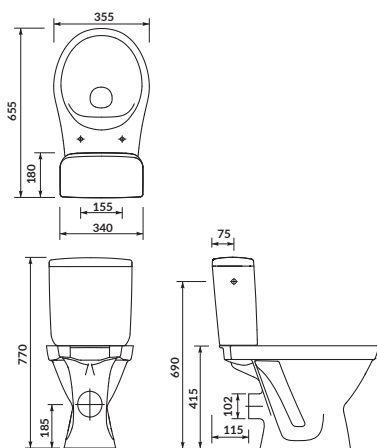

the set includes:

duroplast, soft-close, two buttons easy-off toilet seat