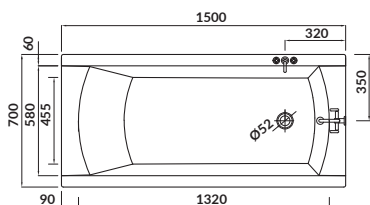

KORAT 150×70

Rectangular bathtub

cat. no.: S301-120

index: AZBR1000671570

characteristics:

- the unique **CERSANIT WHITE**
- double reinforcement
- adjustable legs included
- 10-year warranty

length×width×depth [cm] 150×70×43

height with legs [cm] 53–65

volume to overflow [l] 170

to be paired with:

bathtub casing - front: S401-067

bathtub casing - side: S401-071

bathtub siphon: S904-004