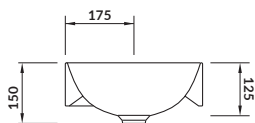

INVERTO 60

Countertop washbasin oval

cat. no.: K671-009 | index: CCWT1000506401

INVERTO 60 countertop washbasin oval is made from high quality, lightweight and extremely sturdy **ROCKLITE** ceramic mass which easily withstands impact and loads. Countertop can be combined with washbasin cabinets (**INVERTO, CREA, VIRGO**) or bathroom counters.

characteristics:

- the unique **CERSANIT WHITE**
- suitable for many types of furniture
- high quality of workmanship
- easily washable surface
- 10-year warranty

width×depth×height [cm] 60×35×15