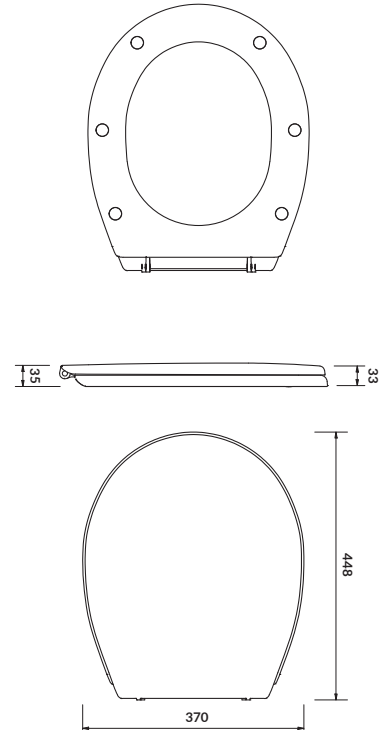

characteristics:

- highest quality polypropylene
- 2-year warranty

width×depth [cm] 37×44,8

MERIDA

Toilet seat

cat. no.: K98-0031 | index: CSSD1000020961

MERIDA toilet seat is made of high quality duroplast. The profiled construction ensures high comfort of use.