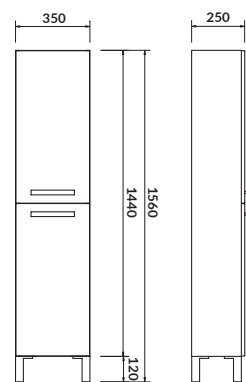

MELAR 50

Mirror with shelf

cat. no.: S614-006 | index: FZZM1001063480

MELAR mirror is a stylish and practical element of the bathroom. The model is equipped with a shelf for the most important cosmetics and personal care products. Thanks to its white color, the mirror fits perfectly into any bathroom arrangement.

characteristics:

- 2-year warranty on the furniture

width×depth×height [cm] 50×12×65

available colors:

white

MELAR 140

Pillar

cat. no.: S614-004 | index: FZZP1000873470

The capacious, two-door **MELAR** pillar is equipped with durable hinges. In the central part of the door there are two wide, chrome-plated handles, which perfectly match the glossy varnish. The model is made of white particle board.

characteristics:

- 2-year warranty on the furniture

width×depth×height [cm] 35×25×144

available colors:

white