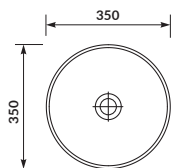

characteristics:

- the unique **CERSANIT WHITE**
- fits to many types of furniture
- ceramics usable space – 100% glazed
- 10-year warranty

width×depth×height [cm] 35×35×15

N

MODUO 40 ROUND

Countertop washbasin