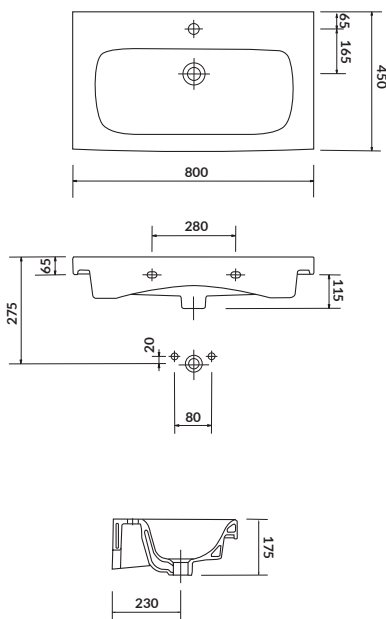

MODUO 80

Furniture washbasin

cat. no.: K116-013 | index: CCWF1007802074

The ceramic furniture washbasin **MODUO 80**, high quality of workmanship, proven functionality, can be mounted with furniture or on its own, it can also be combined with the following furniture: **CREA, LARA, MELAR, SMART, MODUO, VIRGO**.

characteristics:

- the unique **CERSANIT WHITE**
- suitable for many types of furniture
- easily washable surface
- high quality of workmanship
- 10-year warranty

width×depth×height [cm] 80×45×17,5

MODUO 60

Furniture washbasin

cat. no.: K116-011 | index: CCWF1007782074

The ceramic furniture washbasin **MODUO 60**, high quality of workmanship, proven functionality, can be mounted with furniture or on its own, it can also be combined with the following furniture: **CREA, LARA, MELAR, SMART, MODUO, VIRGO**.

characteristics:

- the unique **CERSANIT WHITE**
- suitable for many types of furniture
- easily washable surface
- high quality of workmanship
- 10-year warranty

width×depth×height [cm] 60×45×17,5