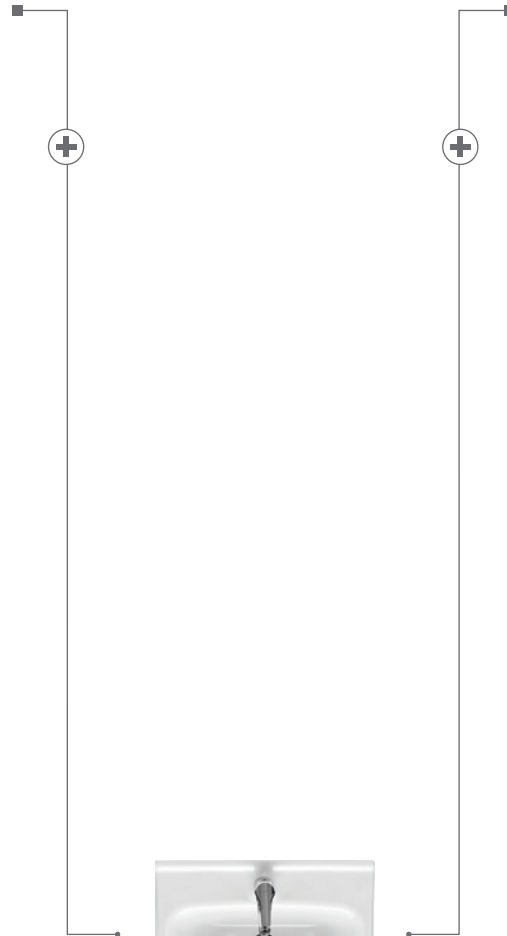

OLIVIA 50

Washbasin cabinet

☐ cat. no.: S543-002-DSM | index: FZZW1001970482

☒ cat. no.: S543-016-DSM | index: FZZW1006310482

OLIVIA standing cabinet has a capacious interior which can fit all the necessary bathroom items, equipped with a double door with wide, chrome-plated handles. The simple form of the cabinet blends in perfectly with the rectangular feet included in the set. The cabinet designed for self-assembly under the washbasin **CERSANIA NEW 50**.

characteristics:

- lacquered fronts
- chrome-plated handles
- 2-year warranty on the furniture

width×depth×height [cm] 46 × 31 × 79,4

available colors:
white, walnut

OLIVIA 40

Washbasin cabinet

☐ cat. no.: S543-001-DSM | index: FZZW1001960483

OLIVIA standing cabinet has a capacious interior which can fit all the necessary bathroom items, equipped with a single door with wide, chrome-plated handle. The simple form of the cabinet blends in perfectly with the rectangular feet included in the set. The cabinet designed for self-assembly under the washbasin **CERSANIA NEW 40**.

characteristics:

- lacquered fronts
- chrome-plated handles
- 2-year warranty on the furniture

width×depth×height [cm] 36,6 × 27 × 79,4

available colors:
white, walnut