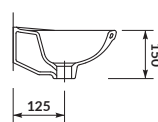

SIGMA

Corner washbasin

cat. no.: K11-0013 | index: CCWC1000020936

SIGMA 30 corner mounted washbasin is designed for small bathrooms. It has a corner opening for fittings and overflow outlet. Washbasin adapted for wall mounting.

characteristics:

- the unique **CERSANIT WHITE**
- easily washable surface
- easily washable surface
- 10-year warranty

width×depth×height [cm] 35×35×15