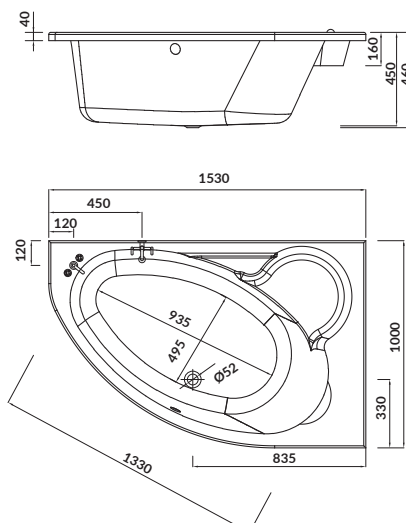

KALIOPE 153×100

Asymmetric bathtubs - left

cat. no.: S301-024 | index: AZBA1000210040

characteristics:

- the unique **CERSANIT WHITE**
- double reinforcement
- adjustable legs included
- 10-year warranty

length×width×depth [cm] 153×100×45

height with legs [cm] 51-63

volume to overflow [l] 225

to be paired with:

bathtub casing: S401-059

bathtub siphon: S904-004

KALIOPE 153×100

Asymmetric bathtubs - right

cat. no.: S301-025 | index: AZBA1000220040

characteristics:

- the unique **CERSANIT WHITE**
- double reinforcement
- adjustable legs included
- 10-year warranty

length×width×depth [cm] 153×100×45

height with legs [cm] 51-63

volume to overflow [l] 225

to be paired with:

bathtub casing: S401-059

bathtub siphon: S904-004