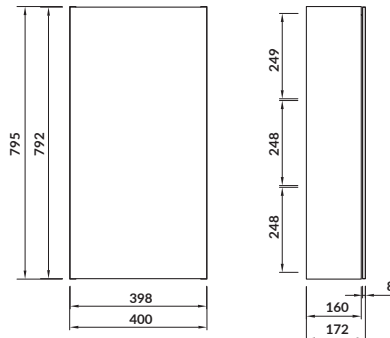

characteristics:

- tiles on the front of the furniture
- **AQUASAFE** technology
- push system
- 2-year warranty on the furniture

width×depth×height [cm] 40×17,2×79,5