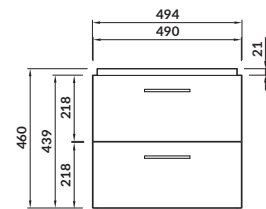

characteristics:

- soft-close system
- chrome-plated handles
- 10-year warranty on ceramics
- 2-year warranty on the furniture

width×depth×height [cm] 49,4×39,7×46

available colors:
white, grey, walnut