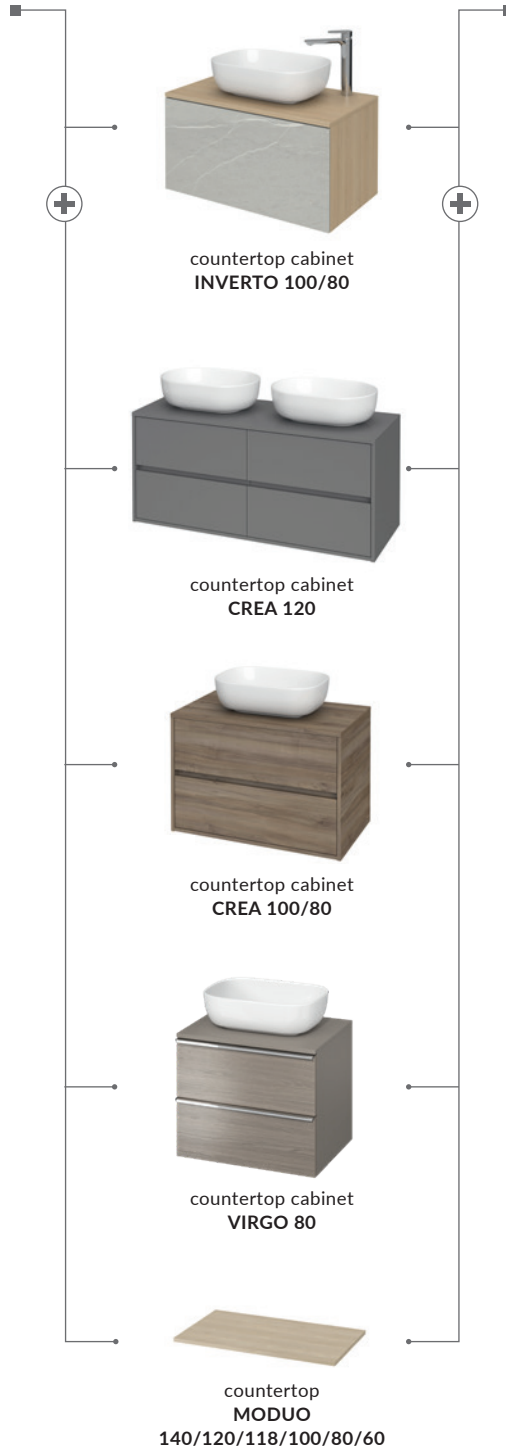

MODUO 50 OVAL

Countertop washbasin

cat. no.: K116-049 | index: CCWT1000676401

MODUO 50 countertop washbasin (oval) is made of ceramic chamotte - with thin, 8 mm walls. Designer look of washbasin will fit perfectly in modern bathroom interiors. Washbasin can be fitted with cabinets: **MODUO, CREA, VIRGO** and **INVERTO**.

characteristics:

- the unique **CERSANIT WHITE**
- fits to many types of furniture
- easily washable surface
- 10-year warranty

width×depth×height [cm] 50×35,5×15

MODUO 50 RECTANGULAR

Countertop washbasin

cat. no.: K116-050 | index: CCWT1000686401

MODUO 50 countertop washbasin (rectangular) is made of ceramic chamotte - with thin, 8 mm walls. Designer look of washbasin will fit perfectly in modern bathroom interiors. Washbasin can be fitted with cabinets: **MODUO, CREA, VIRGO** and **INVERTO**.

characteristics:

- the unique **CERSANIT WHITE**
- fits to many types of furniture
- easily washable surface
- 10-year warranty

width×depth×height [cm] 50,5×36×15