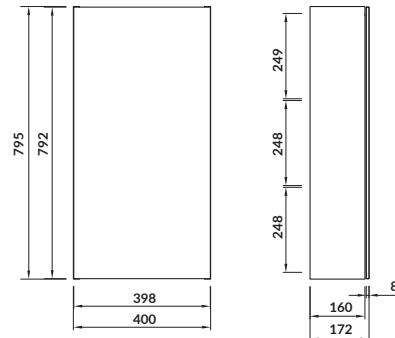

characteristics:

- tiles on the front of the furniture
- **AQUASAFE** technology
- push system
- 2-year warranty on the furniture

width×depth×height [cm] 40×17,2×79,5