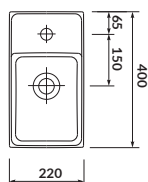

washbasin cabinet
CREA