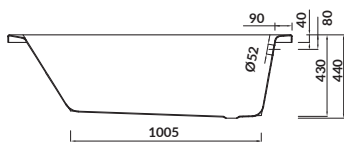

KORAT 150×70

Rectangular bathtub

cat. no.: S301-120

index: AZBR1000671570

characteristics:

- the unique **CERSANIT WHITE**
- double reinforcement
- adjustable legs included
- 10-year warranty

length×width×depth [cm] 150×70×43

height with legs [cm] 53–65

volume to overflow [l] 170

to be paired with:

bathtub casing - front: S401-067

bathtub casing - side: S401-071

bathtub siphon: S904-004