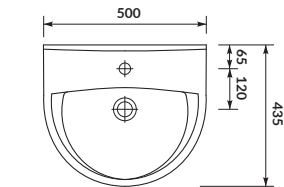

PRESIDENT 50

Wall hung washbasin

cat. no.: K08-004 | index: CCWS1000390936

PRESIDENT 50 wall hung washbasin has a centrally located opening for fittings and an overflow outlet. This model can be mounted with a **PRESIDENT** pedestal and semi-pedestal or with a decorative siphon directly to the wall.

characteristics:

- the unique **CERSANIT WHITE**
- easily washable surface
- 10-year warranty

width×depth×height [cm] 50×43,5×17,5

to be assembled with:
decorative **CERSANIT** siphon,
PRESIDENT semi- or pedestal

PRESIDENT 45

Wall hung washbasin,
without opening for fittings

cat. no.: K08-001 | index: CCWS1000300936

PRESIDENT 45 wall hung washbasin ensures that it fits perfectly into any bathroom. The model does not have an opening for fittings. Washbasin can be mounted with cabinets, **PRESIDENT** pedestal and semi-pedestal or with a decorative siphon directly to the wall.

characteristics:

- the unique **CERSANIT WHITE**
- easily washable surface
- 10-year warranty

width×depth×height [cm] 44,5×35×16

to be assembled with:
decorative **CERSANIT** siphon,
PRESIDENT semi- or pedestal

PRESIDENT 45

Wall hung washbasin

cat. no.: K08-002 | index: CCWS1000360936

PRESIDENT 45 wall hung washbasin has a centrally located opening for fittings and an overflow outlet. This model can be mounted with a **PRESIDENT** pedestal and semi-pedestal or with a decorative siphon directly to the wall.

characteristics:

- the unique **CERSANIT WHITE**
- easily washable surface
- 10-year warranty

width×depth×height [cm] 44,5×35×16

to be assembled with:
decorative **CERSANIT** siphon,
PRESIDENT semi- or pedestal