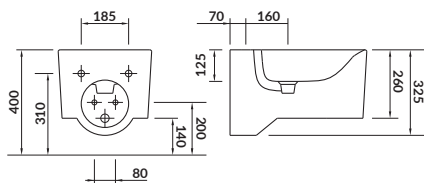

N

INVERTO

Wall hung bidet

cat. no.: K671-002 | index: CCBW1001547797

The combination of modern style and design with high quality ceramics. **INVERTO** wall hung bidet with a tap hole and a hidden fixation system increases the aesthetics and ease of installation of the bidet.

characteristics:

- the unique **CERSANIT WHITE**
- hidden fixation system
- 10-year warranty on ceramics

width×depth×height [cm] 35,5×52×32,5