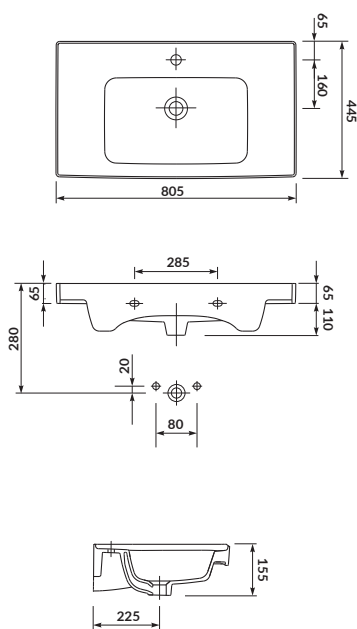

CREA 80

Furniture washbasin

cat. no.: K114-017 | index: CCWF1007328215

CREA furniture washbasins impress with their lightness and delicacy of shapes with extremely thin walls. At the same time, thanks to the new **ROCKLITE** ceramic mass, they are amazingly durable. The improved glaze covers their surface perfectly, making them ideally smooth and uniformly white.

characteristics:

- the unique **CERSANIT WHITE**
- suitable for many types of furniture
- high quality of workmanship
- 10-year warranty

width×depth×height [cm] 80,5×45,5×15,5