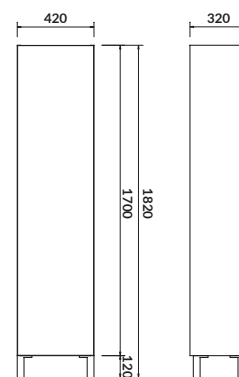

SMART 40

Washbasin cabinet

☐	cat. no.: S568-022	index: FZZW1006283622
☐	cat. no.: S568-023	index: FZZW1006293622

SMART cabinet for furniture washbasins has a shiny, grey or white front with a delicate texture of light wood on the body. It is equipped with the **PUSH** system, which guarantees comfortable opening with a single push. Additionally, on the left side of the cabinet, there is an elegant, chrome-plated towel holder. The furniture is intended for hanging and standing assembly.

characteristics:

- push system
- easily washable surface
- 2-year warranty on the furniture

width×depth×height [cm] 39,2×21,5×68

available colors:
white and grey

SMART 170

Pillar

☐	cat. no.: S568-006	index: FZZP1000940979
☐	cat. no.: S568-007	index: FZZP1000950979

The white or grey **SMART** pillar has the **PUSH** system, which ensures comfortable opening with a single push of the door and strong hinges guarantee many years of pillar usage. The pillar is made of durable MDF board and has been adapted to be hung on the wall or placed on the floor.

characteristics:

- push system
- easily washable surface
- 2-year warranty on the furniture

width×depth×height [cm] 42×32×170

available colors:
white and grey