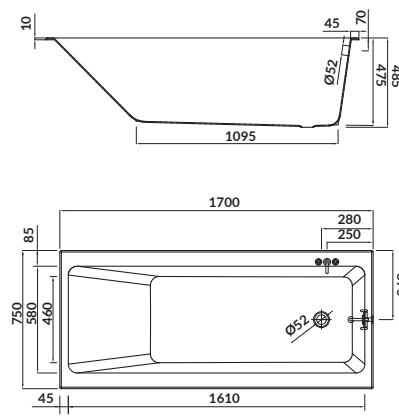

characteristics:

- the unique **CERSANIT WHITE**
- thin rim - 10 mm
- greater depth - 47.5 cm
- greater strength - 4 mm thick acrylic
- double reinforcement
- adjustable legs included
- 10-year warranty

length×width×depth [cm] 170×75×47,5

height with legs [cm] 57,5-69,5

volume to overflow [l] 260

to be paired with:

bathtub siphon S904-004