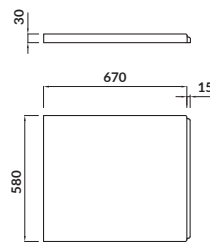

BATHTUB SIPHON

Automatic

cat. no.: S904-004 | index: AZAI1000043007

Siphon sold separately

characteristics:

- 2-year warranty

length×width×height [cm] 72×72×117

to be paired with:

all **CERSANIT** bathtubs