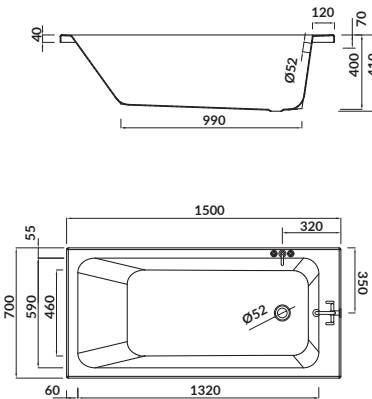

BLISSA 150×70

Rectangular bathtub

cat. no.: S301-138 | index: AZBR1000731331

characteristics:

- the unique **CERSANIT WHITE**
- double reinforcement
- adjustable legs included
- 10-year warranty

length×width×depth [cm] 150×70×40

height with legs [cm] 50 - 62

volume to overflow [l] 160

to be paired with:

bath casing - front: S401-067

bath casing - side: S401-071

bathtub siphon: S904-004