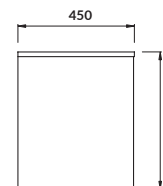

characteristics:

- hidden handles
- AQUASAFE technology
- full extension drawer
- 2-year warranty on the furniture

width×depth×height [cm] 99,4×45×53

available colors:

white, grey matt and oak veneer

CREA 80