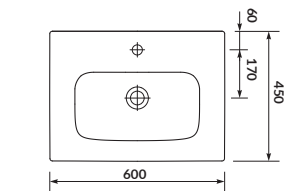

N

MODUO 60

Washbasin in a counter

cat. no.: K116-043 | index: CCWT1000633680

Washbasin in a counter **MODUO-IN 60** is made of chamotte ceramics - in the unique **CERSANIT WHITE**. Suitable for mounting with **MODUO** collection cabinets, it is perfect for minimalistic bathroom interiors.

characteristics:

- the unique **CERSANIT WHITE**
- easily washable surface
- high quality of workmanship
- 10-year warranty

width×depth×height [cm] 60×45×17,5

N

MODUO 50

Washbasin in a counter

cat. no.: K116-042 | index: CCWT1000623680

Washbasin in a counter **MODUO-IN 50** is made of chamotte ceramics - in the unique **CERSANIT WHITE**. Suitable for mounting with **MODUO** collection cabinets, it is perfect for minimalistic bathroom interiors.

characteristics:

- the unique **CERSANIT WHITE**
- easily washable surface
- high quality of workmanship
- 10-year warranty

width×depth×height [cm] 50×40×16