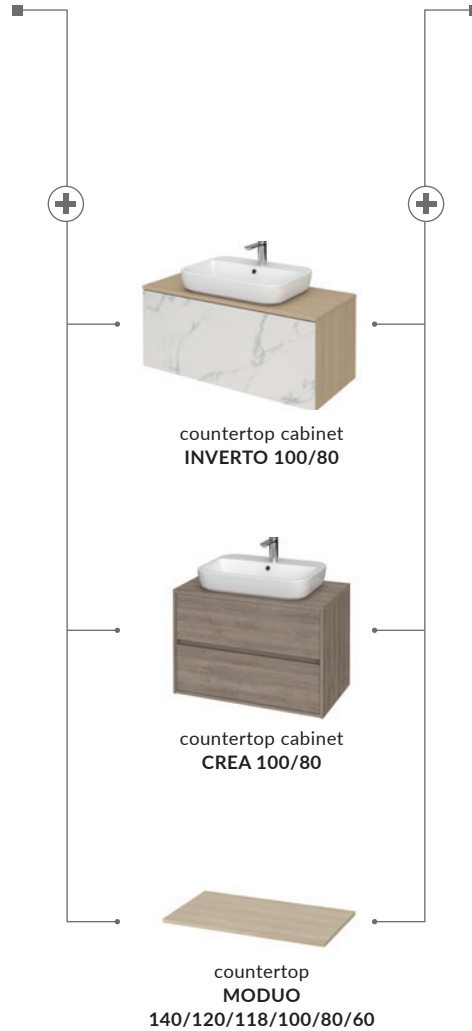

characteristics:

- the unique **CERSANIT WHITE**
- increased space for toiletries
- easily washable surface
- 10-year warranty

width×depth×height [cm] 60×42×15

countertop
MODUO
140/120/118/100/80/60

CASPIA RING 44