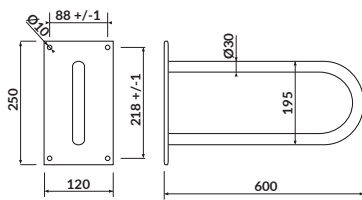

characteristics:

- stainless steel
- maximum load: 120 kg
- 2-year warranty

width×depth×height [cm] 12×60×25