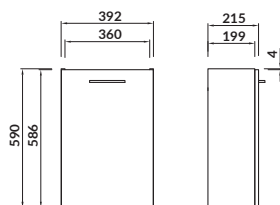

LARA 150

Pillar

☐ cat. no.: S926-007-DSM | index: FZZP1001540195

☐ cat. no.: S926-032-DSM | index: FZZP1001590195

☐ cat. no.: S926-008-DSM | index: FZZP1001550195

LARA pillar made of particle board in three finishes (white, grey, walnut), universal door mounting, chrome-plated handles. The pillar is equipped with the soft-close system.

characteristics:

- soft-close system
- chrome-plated handles
- 2-year warranty on the furniture

width×depth×height [cm] 30×25×150

available colors:
white, grey, walnut