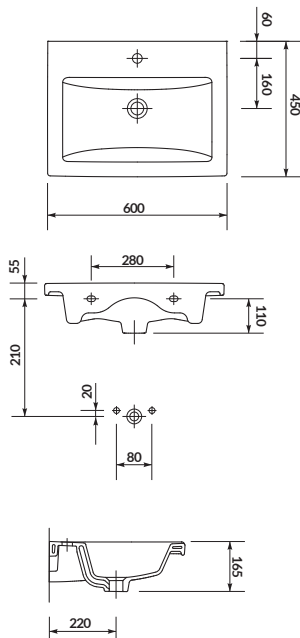

COMO 60

Furniture washbasin

cat. no.: K32-003

index: CCWF1000800785

The rectangular **COMO 60** ceramic washbasin comes with an opening for fittings and overflow outlet in the central part and a wide storage area. Washbasin can be mounted with **CREA, LARA, MELAR, MODUO, SMART, VIRGO** furniture.

characteristics:

- the unique **CERSANIT WHITE**
- suitable for many types of furniture
- easily washable surface
- high quality of workmanship
- 10-year warranty

width×depth×height [cm] 60×45×16,5

COMO 50

Furniture washbasin

cat. no.: K32-002

index: CCWF1000790965

The rectangular **COMO 50** ceramic washbasin comes with an opening for fittings and overflow outlet in the central part and a wide storage area. Washbasin can be mounted with **CREA, LARA, MELAR, MODUO, SMART** furniture.

characteristics:

- the unique **CERSANIT WHITE**
- suitable for many types of furniture
- easily washable surface
- high quality of workmanship
- 10-year warranty

width×depth×height [cm] 50×40×15,5