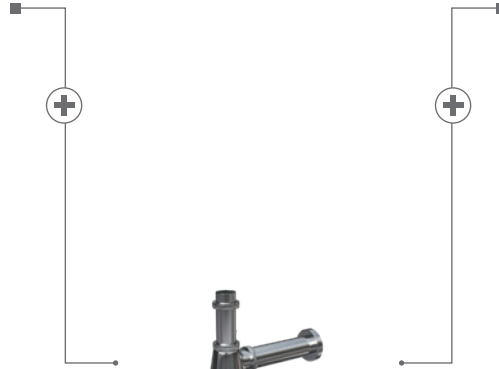

MARKET 55

Wall hung washbasin

cat. no.: K18-010 | index: CCWS1000250936

MARKET washbasin has a centrally located opening for fittings and overflow outlet. It can be mounted directly on the wall with a decorative siphon.

characteristics:

- the unique **CERSANIT WHITE**
- easily washable surface
- 10-year warranty

width×depth×height [cm] 56,5×46,5×18

to be assembled with:

decorative **CERSANIT** siphon