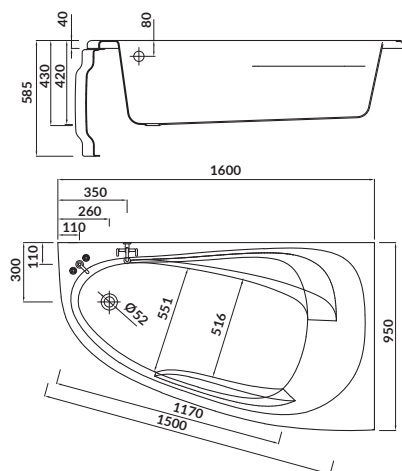

JOANNA NEW 150×95

Asymmetric bathtubs – left

cat. no.: S301-167 | index: AZBA1001872147

characteristics:

- the unique **CERSANIT WHITE**
- double reinforcement
- adjustable legs included
- 10-year warranty

length×width×depth [cm] 150×95×42

height with legs [cm] 51–63

volume to overflow [l] 195

to be paired with:

bathtub casing: S401-104

bathtub siphon: S904-004