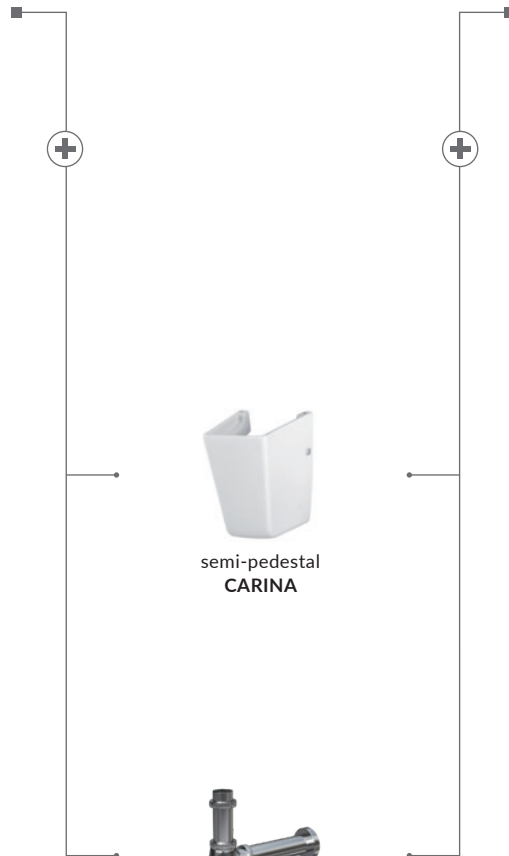

EASY 55

Furniture washbasin

cat. no.: K102-013 | index: CCWF1006140841

EASY 55 rectangular washbasin has a centrally located opening for fittings and overflow outlet. It is equipped with a **CleanPro** silicon protective coating which makes cleaning easier and reduces deposits on the surface. Washbasin can be mounted with **CARINA** semi-pedestal or directly on the wall with a decorative siphon.

characteristics:

- the unique **CERSANIT WHITE**
- easily washable surface
- high quality of workmanship
- 10-year warranty

width×depth×height [cm] 55,5×44,5×14

to be assembled with:

decorative **CERSANIT** siphon,
CARINA semi-pedestal

EASY 50

Furniture washbasin

cat. no.: K102-012 | index: CCWF1006131597

EASY 50 rectangular washbasin has a centrally located opening for fittings and overflow outlet. It is equipped with a **CleanPro** silicon protective coating which makes cleaning easier and reduces deposits on the surface. Washbasin can be mounted with **CARINA** semi-pedestal or directly on the wall with a decorative siphon.

characteristics:

- the unique **CERSANIT WHITE**
- easily washable surface
- high quality of workmanship
- 10-year warranty

width×depth×height [cm] 50×43×13,5

to be assembled with:

decorative **CERSANIT** siphon,
CARINA semi-pedestal