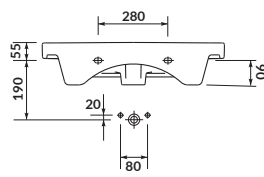

CITY 70

Furniture washbasin

cat. no.: K35-007 | index: CCWF1006563618

The functional and elegant **CITY 70** furniture washbasin has a wide storage area, a central opening for fittings and overflow outlet.

characteristics:

- the unique **CERSANIT WHITE**
- easily washable surface
- high quality of workmanship
- 10-year warranty

width×depth×height [cm] 70×45,5×13,5

CITY 60

Furniture washbasin

cat. no.: K35-006 | index: CCWF1006553618

The functional and elegant **CITY 60** furniture washbasin has a wide storage area, a central opening for fittings and overflow outlet. Washbasin can be mounted with **CREA, LARA, MELAR, MODUO, SMART, VIRGO** furniture.

characteristics:

- the unique **CERSANIT WHITE**
- suitable for many types of furniture
- high quality of workmanship
- 10-year warranty

width×depth×height [cm] 60×45×14