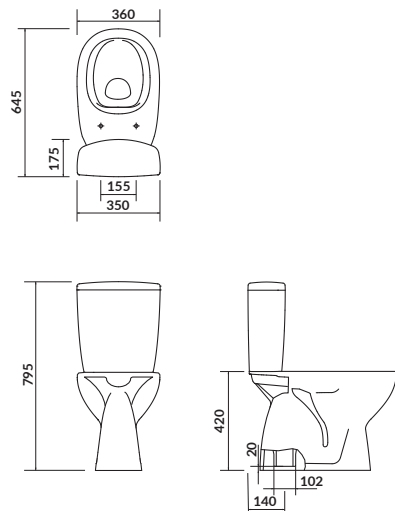

width×depth×height [cm] 36×64,5×79,5

the set includes:

duroplast, soft-close, easy-off toilet seat

ARTECO NEW

WC compact 613 **CleanOn 010**

cat. no.: K667-052 | index: CCKZ1013981894

WC compact 616 **CleanOn 011**