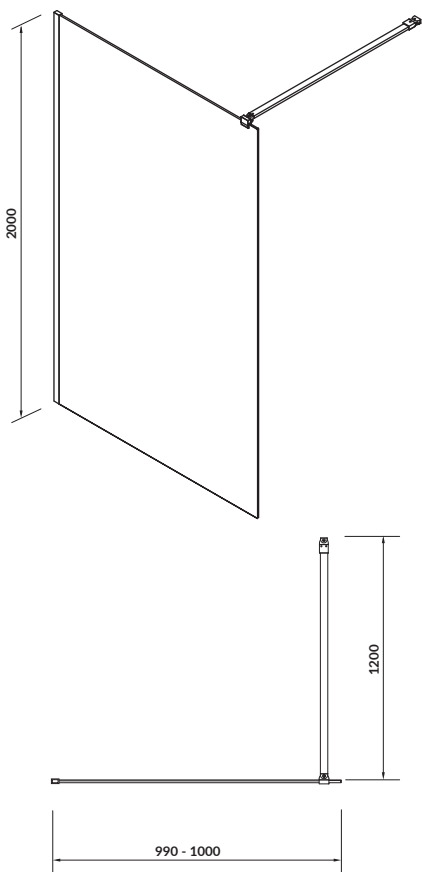

colour:

black matt