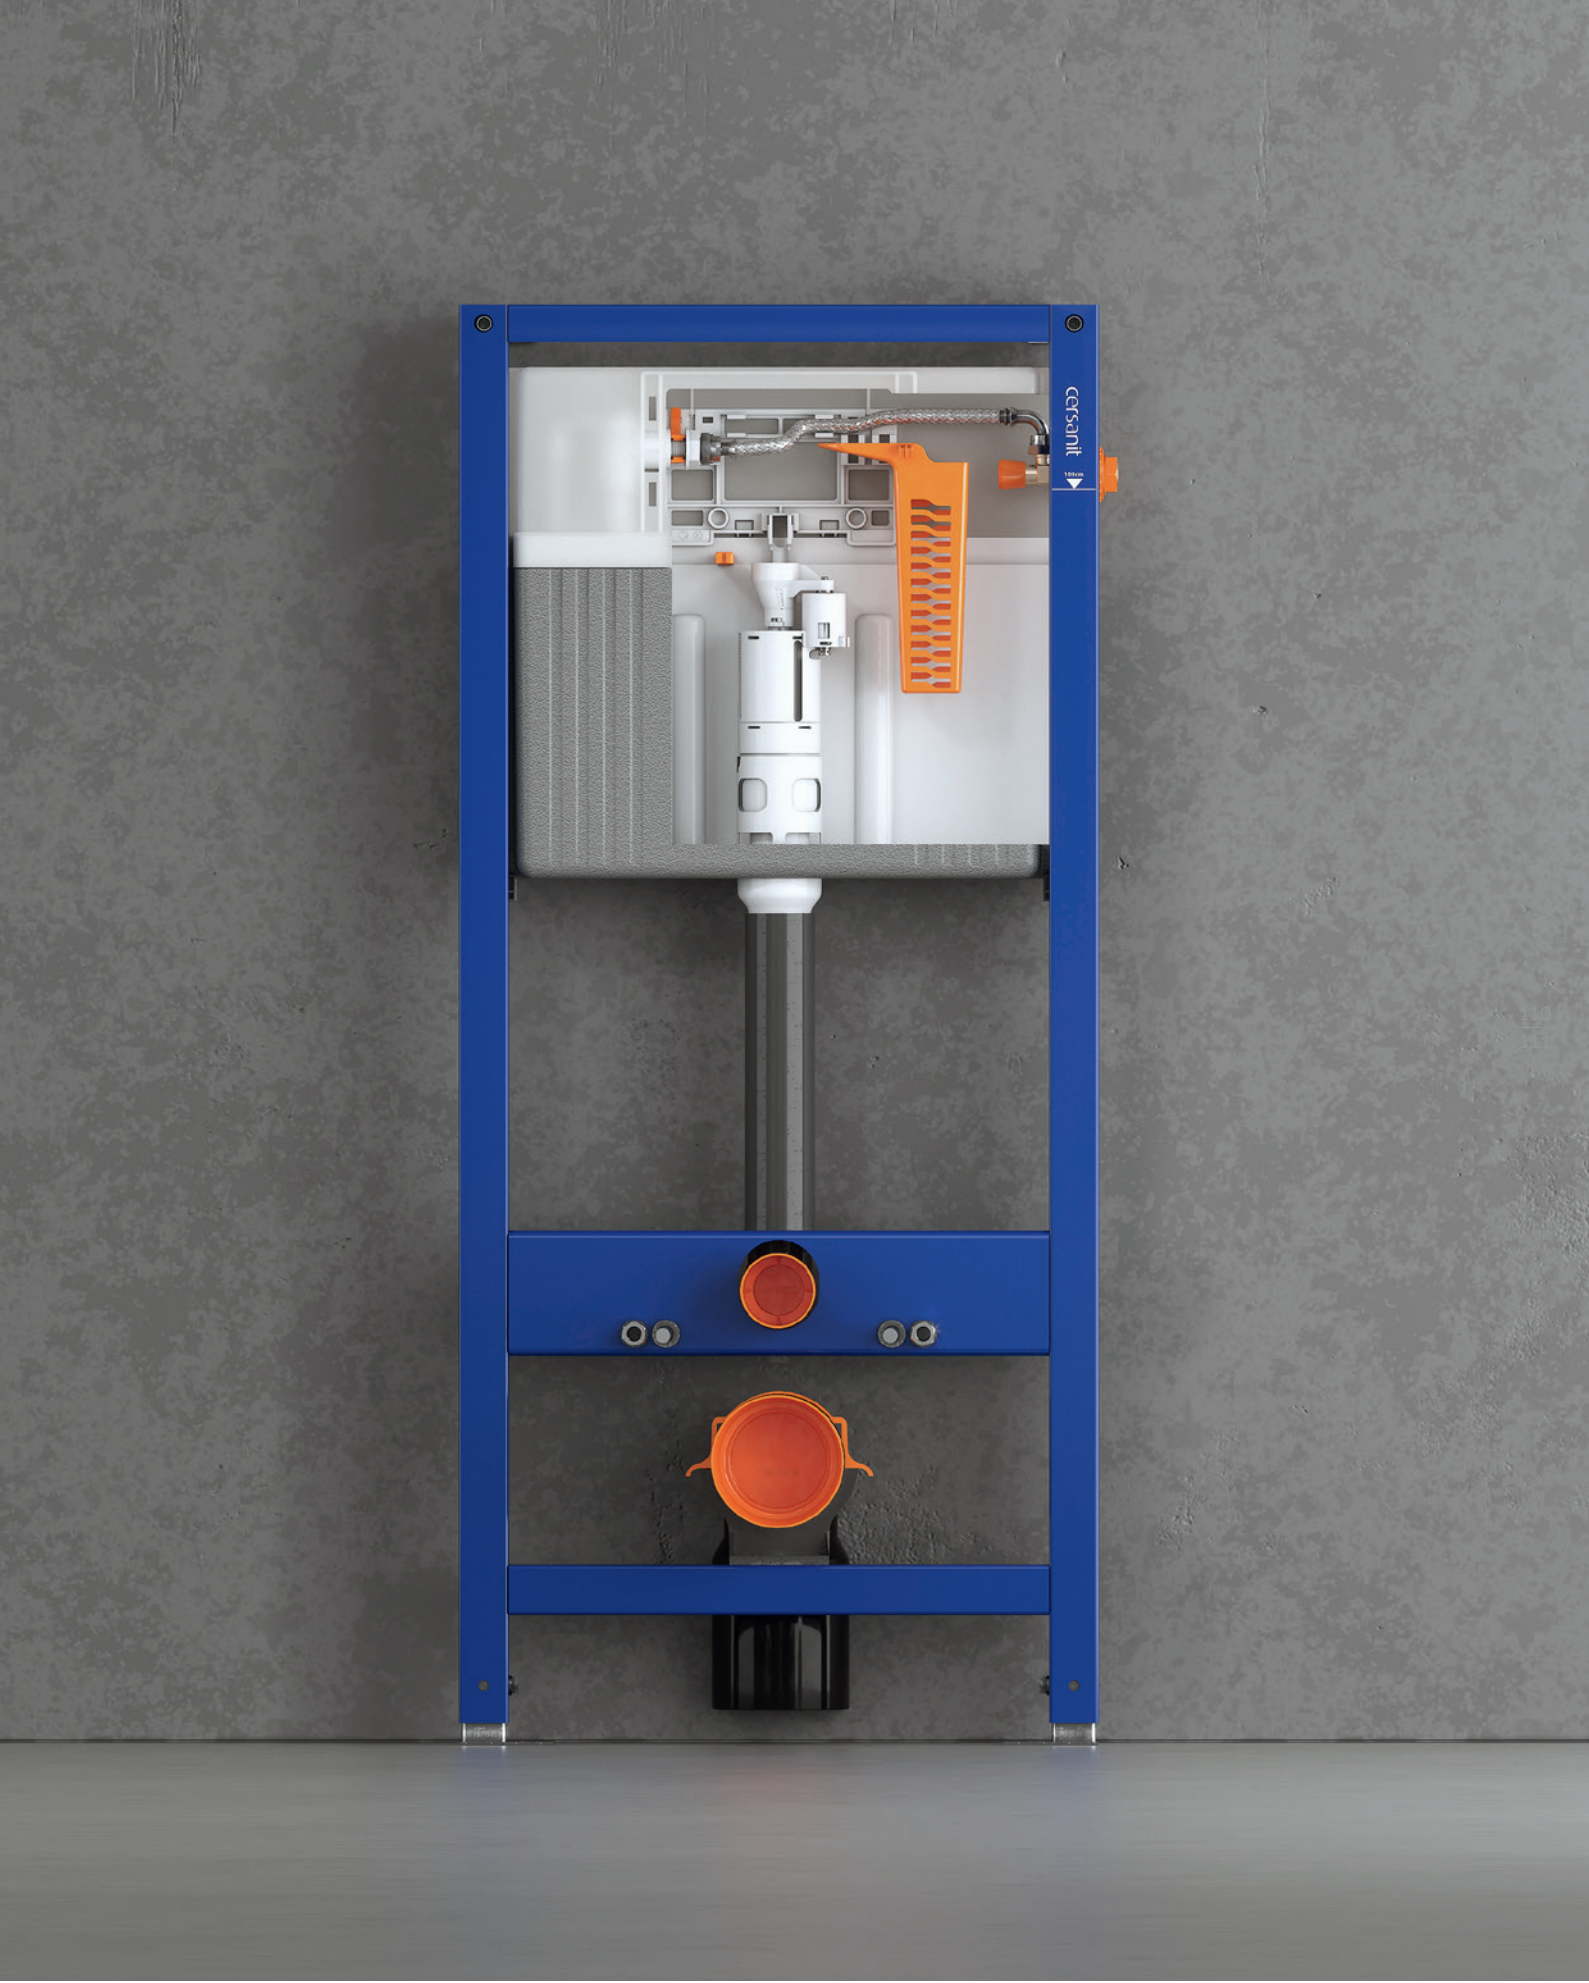

width×depth×height [cm]

51×11-16×114-134

fits:

all **CERSANIT** wall-mounted toilet bowls (including bowls for the disabled).

AQUA 22 MECH QF BOX

Concealed cistern frame

cat. no.: S97-048

index: COAF1000966560