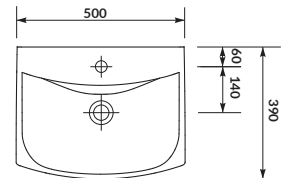

CARINA 50

Furniture washbasin

cat. no.: K31-004 | index: CCWS1000840796

The elegant **CARINA 50** washbasin with an opening for fittings and overflow outlet. Washbasin perfectly matches the furniture from **CLASO** series and the semi-pedestal from **CARINA** series. It will look equally good on the wall in combination with a chrome siphon.

characteristics:

- the unique **CERSANIT WHITE**
- high quality of workmanship
- easily washable surface
- 10-year warranty

width×depth×height [cm] 50×39×15

to be assembled with:
decorative **CERSANIT** siphon,
CARINA semi-pedestal