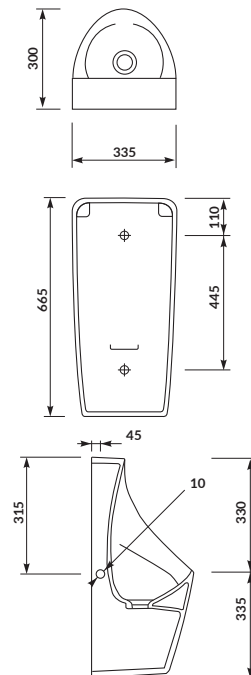

CREA

SET B144 urinal with plug

cat. no.: S701-357 | index: SZCZ1002236324

Urinal **CREA** in **CleanOn** technology is equipped with a rear water inlet. No inner collar allowed to create a smooth, ceramic block so that the urinal surfaces are easily washable. Access to the siphon from below (no need to disassemble) allows for easier maintenance of urinal cleanliness and hygiene. Various types of flush valves can be used for the urinal: mechanical and electronic.

characteristics:

- the unique **CERSANIT WHITE**
- **CleanOn** technology
- color consistency with other **CERSANIT** products
- 10-year warranty on ceramics

width×depth×height [cm] 33,5×30×66,5

included with:

ceramic plug, bottle siphone and mounting kit