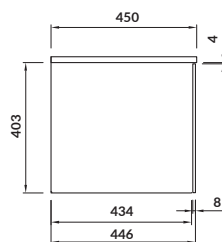

N

INVERTO 100 LAKE STONE

Countertop cabinet

cat. no.: S930-007 | index: FZZW1010423475

INVERTO cabinet with countertop is a bathroom furniture that combines modernity and simplicity of form. Thanks to the use of ceramic tiles on the front, furniture from the new collection will make any bathroom elegant. The cabinet is made of moisture-resistant board. The drawers are equipped with the soft-close system and the **PUSH** touch opening system. Special low-profile washbasin siphon for full use of the drawer is included.

characteristics:

- tiles on the front of the furniture
- **AQUASAFE** technology
- push system
- soft-close system
- low-profile washbasin siphon
- 2-year warranty on the furniture

width×depth×height [cm] 99,8×45×42,1

for installation with:

INVERTO, CREA, CITY, CASPIA countertop washbasin

N

INVERTO 100 CALACATTA

Countertop cabinet

cat. no.: S930-002 | index: FZZW1010373475

INVERTO cabinet with countertop is a bathroom furniture that combines modernity and simplicity of form. Thanks to the use of ceramic tiles on the front, furniture from the new collection will make any bathroom elegant. The cabinet is made of moisture-resistant board. The drawers are equipped with the soft-close system and the **PUSH** touch opening system. Special low-profile washbasin siphon for full use of the drawer is included.

characteristics:

- tiles on the front of the furniture
- **AQUASAFE** technology
- push system
- soft-close system
- low-profile washbasin siphon
- 2-year warranty on the furniture

width×depth×height [cm] 99,8×45×42,1

for installation with:

INVERTO, CREA, CITY, CASPIA countertop washbasin