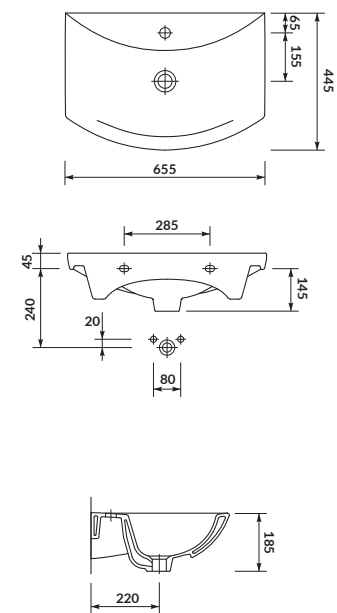

OMEGA 80

Furniture washbasin

cat. no.: K11-0011 | index: CCWF1000030752

OMEGA 80 washbasin has a centrally located opening for fittings and overflow outlet. It can be mounted directly on the wall with a decorative siphon.

characteristics:

- the unique **CERSANIT WHITE**
- easily washable surface
- 10-year warranty

width×depth×height [cm] 82×47×19

to be assembled with:
decorative **CERSANIT** siphon

OMEGA 65

Furniture washbasin

cat. no.: K11-0003 | index: CCWF1000020885

OMEGA 65 washbasin has a centrally located opening for fittings and overflow outlet. It can be mounted directly on the wall with a decorative siphon.

characteristics:

- the unique **CERSANIT WHITE**
- easily washable surface
- 10-year warranty

width×depth×height [cm] 64,5×43,5×18,5

to be assembled with:
decorative **CERSANIT** siphon