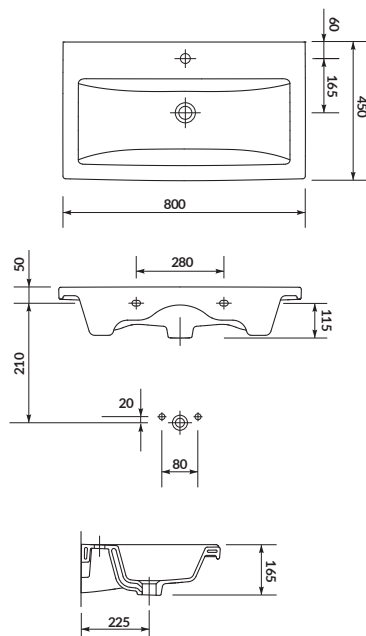

COMO 80

Furniture washbasin

cat. no.: K32-004

index: CCWF1000813618

The rectangular **COMO 80** ceramic washbasin comes with an opening for fittings and overflow outlet in the central part and a wide storage area. Washbasin can be mounted with **CREA**, **LARA**, **MELAR**, **MODUO**, **SMART**, **VIRGO** furniture.

characteristics:

- the unique **CERSANIT WHITE**
- suitable for many types of furniture
- easily washable surface
- high quality of workmanship
- 10-year warranty

width×depth×height [cm] 80×45×16,5