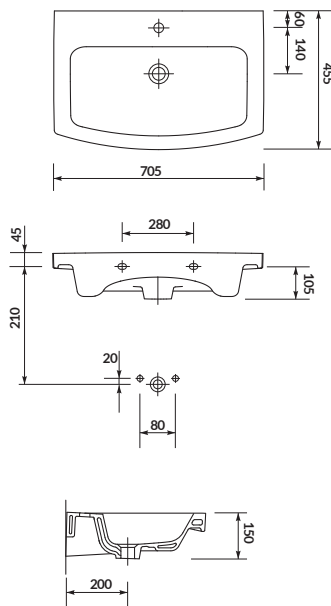

characteristics:

- the unique **CERSANIT WHITE**
- easily washable surface
- high quality of workmanship
- 10-year warranty

width×depth×height [cm] 70,5×45,5×15

to be assembled with:
decorative **CERSANIT** siphon,
CARINA semi-pedestal