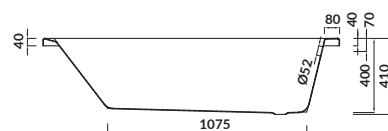

BALINEA 150×70

Rectangular bathtub

cat. no.: S301-142 | index: AZBR1000771331

characteristics:

- the unique **CERSANIT WHITE**
- double reinforcement
- adjustable legs included
- 10-year warranty

length×width×depth [cm] 150×70×40

height with legs [cm] 50 - 62

volume to overflow [l] 150

to be paired with:

bath casing - front: S401-067

bath casing - side: S401-071

bathtub siphon: S904-004