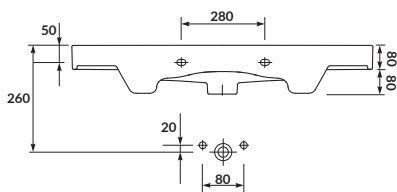

washbasin cabinet
LARA 100/80