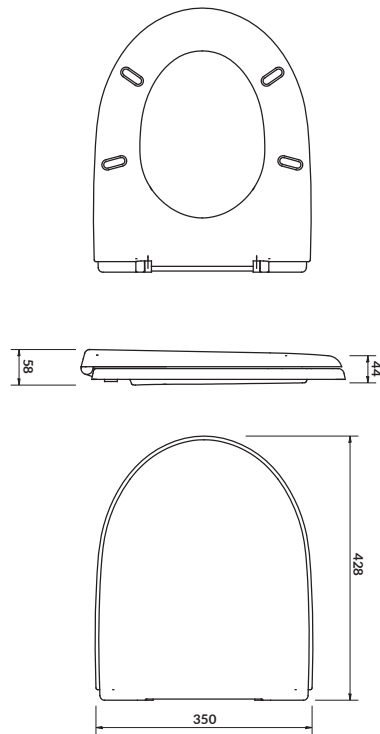

characteristics:

- highest quality polypropylene
- 2-year warranty

width×depth [cm] 35×42,8