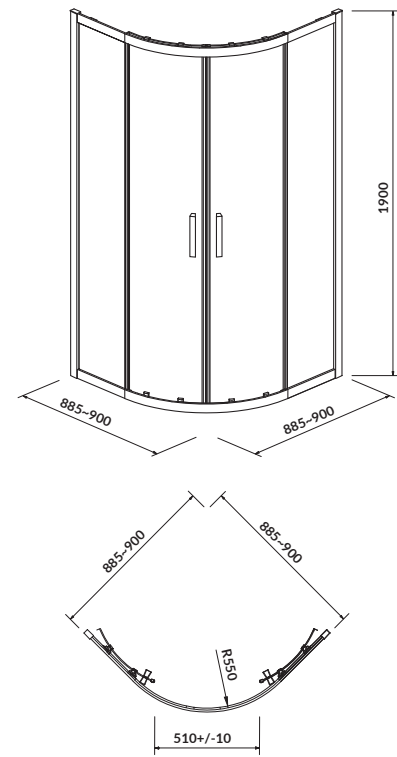

ARTECO 120×90×190

Sliding shower enclosure

cat. no.: S157-012 | index: EZZS1001035980

characteristics:

- CleanPro coating
- 5 mm safety glass
- metal handles
- top and bottom chrome-plated double rollers
- 3-year warranty

width×depth×height [cm] 120×90×190

ARTECO 100×80×190

Sliding shower enclosure

cat. no.: S157-011 | index: EZZS1001025980

characteristics:

- CleanPro coating
- 5 mm safety glass
- metal handles
- top and bottom chrome-plated double rollers
- 3-year warranty

width×depth×height [cm] 100×80×190

ARTECO 90×90×190

Halfround shower enclosure

cat. no.: S157-002 | index: EZZF1001925974

characteristics:

- CleanPro coating
- 5 mm safety glass
- metal handles
- top and bottom chrome-plated double rollers
- 3-year warranty

width×depth×height [cm] 90×90×190