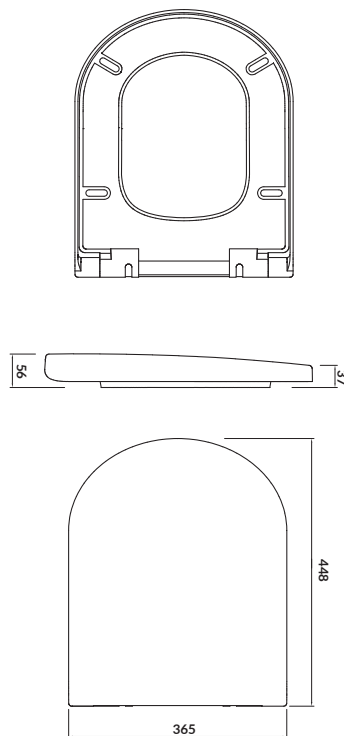

characteristics:

- highest quality duroplast
- easy-off system
- soft-close system
- 2-year warranty

width×depth [cm] 36,5×44,8