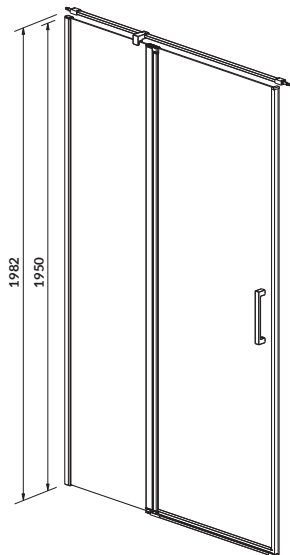

MODUO 90×195

Shower enclosure door with hinges - left

cat. no.: S162-005 | index: EZZD1000316332

characteristics:

- CleanPro coating
- 6 mm safety glass
- metal handles
- chrome-plated wall support bar included
- column hinge with door lift function
- 3-year warranty

width×height [cm] 90×195