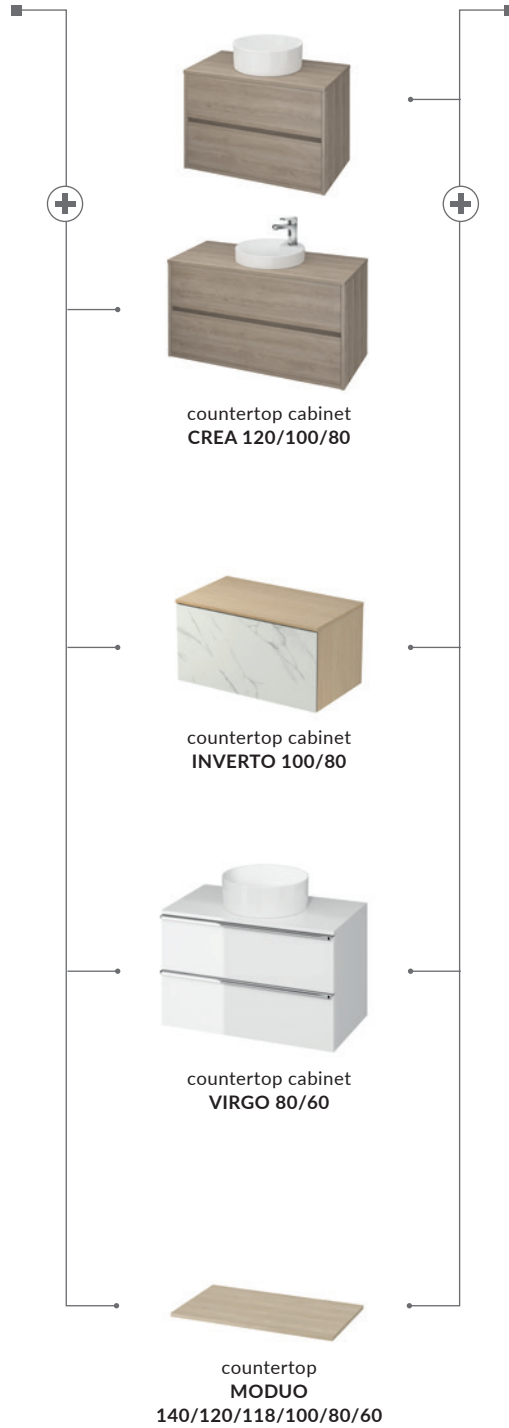

CREA 38B

Countertop washbasin round

cat. no.: K114-020 | index: CCWT1000373927

CREA 38B countertop washbasins impress with their lightness and delicacy of shapes with extremely thin walls. At the same time, thanks to the new **ROCKLITE** ceramic mass, they are amazingly durable. The improved glaze covers their surface perfectly, making them ideally smooth and uniformly white.

characteristics:

- the unique **CERSANIT WHITE**
- high quality of workmanship
- suitable for many types of furniture
- easily washable surface
- 10-year warranty

width×depth×height [cm] 38×38×13,5

CREA 38D

Washbasin in a counter

kod kat.: K114-002 | index: CCWT1000343927

CREA 38D countertop washbasins impress with their lightness and delicacy of shapes with extremely thin walls. At the same time, thanks to the new **ROCKLITE** ceramic mass, they are amazingly durable. The improved glaze covers their surface perfectly, making them ideally smooth and uniformly white.

characteristics:

- the unique **CERSANIT WHITE**
- high quality of workmanship
- suitable for many types of furniture
- easily washable surface
- 10-year warranty

width×depth×height [cm] 37,5×37,5×16

countertop cabinet
CREA 120/100/80

countertop cabinet
INVERTO 100/80

countertop cabinet
VIRGO 80/60

countertop
MODUO
140/120/118/100/80/60