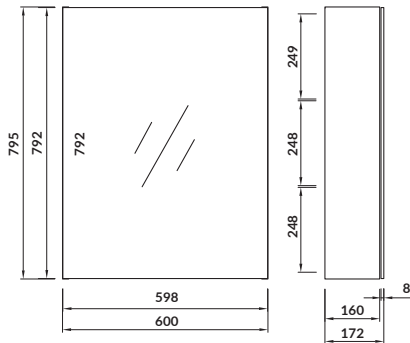

N

INVERTO 60

Wall hung mirror cabinet

cat. no.: S930-011 | index: FZZM1001806277

INVERTO mirror cabinet is a bathroom furniture combining modernity and simplicity of form. Made of moisture-resistant board, with mirror on the front. The cabinet is made of moisture-resistant board and has two shelves: glass, smoked, tempered, with a thickness of 5 mm. It is equipped with the **PUSH** touch opening system.

characteristics:

- tiles on the front of the furniture
- **AQUASAFE** technology
- push system
- 2-year warranty on the furniture

width×depth×height [cm] 60×17,2×79,5

N

INVERTO 40

Wall hung mirror cabinet

cat. no.: S930-010 | index: FZZM1001796277

INVERTO mirror cabinet is a bathroom furniture combining modernity and simplicity of form. Made of moisture-resistant board, with mirror on the front. The cabinet is made of moisture-resistant board and has two shelves: glass, smoked, tempered, with a thickness of 5 mm. It is equipped with the **PUSH** touch opening system.

characteristics:

- tiles on the front of the furniture
- **AQUASAFE** technology
- push system
- 2-year warranty on the furniture

width×depth×height [cm] 40×17,2×79,5

388
389