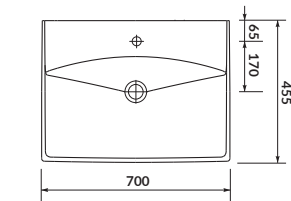

CITY 60

Furniture washbasin

cat. no.: K35-006 | index: CCWF1006553618

The functional and elegant **CITY 60** furniture washbasin has a wide storage area, a central opening for fittings and overflow outlet. Washbasin can be mounted with **CREA, LARA, MELAR, MODUO, SMART, VIRGO** furniture.

characteristics:

- the unique **CERSANIT WHITE**
- suitable for many types of furniture
- high quality of workmanship
- 10-year warranty

width×depth×height [cm] 60×45×14