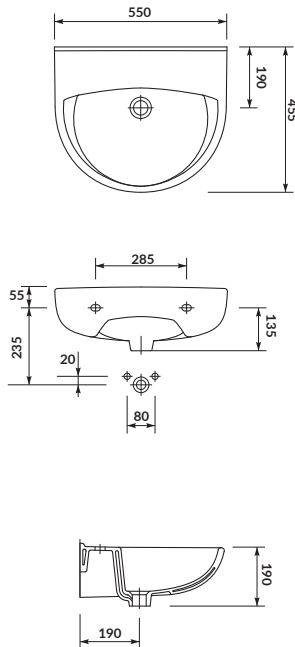

PRESIDENT 55

Wall hung washbasin,
without opening for fittings

cat. no.: K08-005 | index: CCWS1000320936

PRESIDENT 55 wall hung washbasin ensures that it fits perfectly into any bathroom. The model does not have an opening for fittings. Washbasin can be mounted with cabinets, **PRESIDENT** pedestal and semi-pedestal or with a decorative siphon directly to the wall.

characteristics:

- the unique **CERSANIT WHITE**
- easily washable surface
- 10-year warranty

width×depth×height [cm] 55×45×19

to be assembled with:
decorative **CERSANIT** siphon,
PRESIDENT semi- or pedestal

PRESIDENT 55

Wall hung washbasin

cat. no.: K08-007 | index: CCWS1000420936

PRESIDENT 55 wall hung washbasin has a centrally located opening for fittings and an overflow outlet. This model can be mounted with a **PRESIDENT** pedestal and semi-pedestal or with a decorative siphon directly to the wall.

characteristics:

- the unique **CERSANIT WHITE**
- easily washable surface
- 10-year warranty

width×depth×height [cm] 55×45×19

to be assembled with:
decorative **CERSANIT** siphon,
PRESIDENT semi- or pedestal