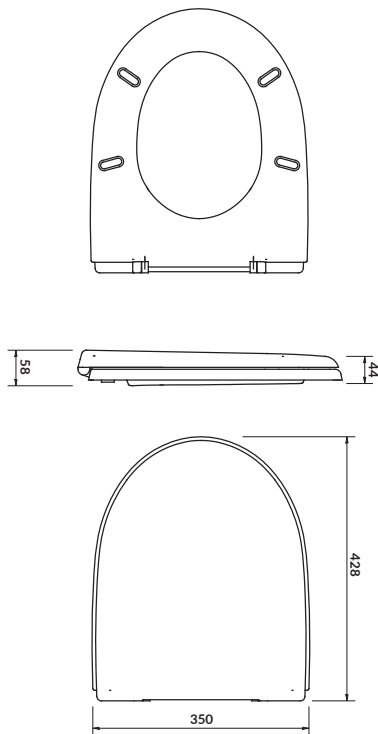

characteristics:

- highest quality duroplast
- 2-year warranty

width×depth [cm] 35×42,8