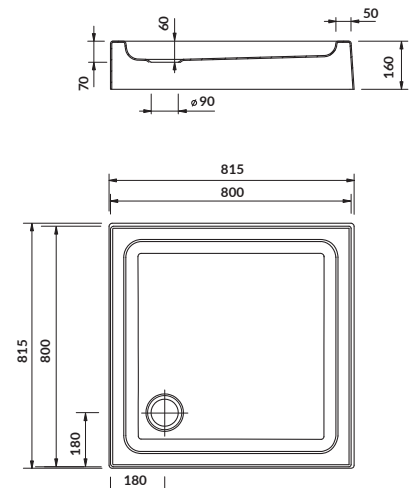

TAKO 80

Square shower tray

cat. no.: S204-009 | index: AZTS1000013525

characteristics:

- premium quality acrylic
- double reinforcement
- 10-year warranty

width×depth×height [cm] 80×80×4

depth to the bottom [cm] 3

drain diameter [mm] 90

to be paired with:

shower tray siphon: S904-006

TAKO 90

Square shower tray built-in-panel

cat. no.: S204-012 | index: AZTS1000043528

characteristics:

- premium quality acrylic
- double reinforcement
- 10-year warranty

width×depth×height [cm] 90×90×16

depth to the bottom [cm] 6

drain diameter [mm] 90

to be paired with:

shower tray siphon: S904-006

TAKO 80

Square shower tray built-in-panel

cat. no.: S204-011 | index: AZTS1000033527

characteristics:

- premium quality acrylic
- double reinforcement
- 10-year warranty

width×depth×height [cm] 80×80×16

depth to the bottom [cm] 6

drain diameter [mm] 90

to be paired with:

shower tray siphon: S904-006