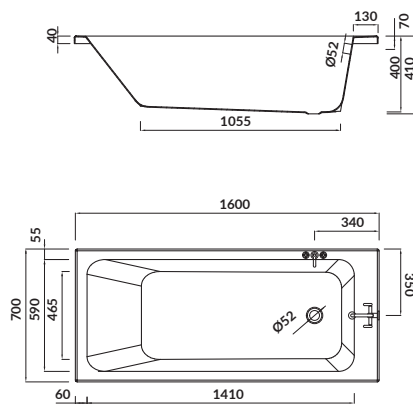

BLISSA 160×70

Rectangular bathtub

cat. no.: S301-139 | index: AZBR1000741232

characteristics:

- the unique **CERSANIT WHITE**
- double reinforcement
- adjustable legs included
- 10-year warranty

length×width×depth [cm] 160×70×40

height with legs [cm] 50 - 62

volume to overflow [l] 170

to be paired with:

bath casing - front: S401-068

bath casing - side: S401-071

bathtub siphon: S904-004