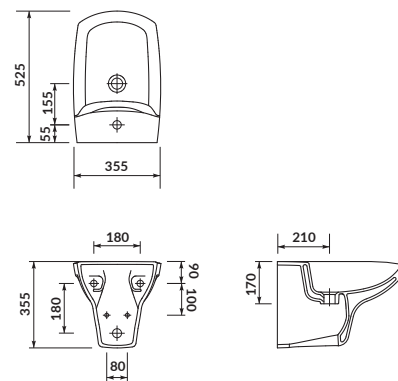

CARINA

Wall hung bowl CleanOn

cat. no.: K31-046 | index: CCHZ1000921986

CARINA wall hung bowl uses the innovative **CleanOn** technology. The rimless design allows flow of the water to thoroughly wash the inside of the bowl, leaving it clean and fresh. The rimless design also leaves no room for bacteria and germs to accumulate. The model is adapted to the horizontal water outlet.

characteristics:

- **CleanOn** technology
- the unique **CERSANIT WHITE**
- highest hygiene standard
- 3/5L flushing system
- 10-year warranty on ceramics

width×depth×height [cm] 35×52,5×35,5

to be paired with:

CARINA series toilet seats

CARINA

SET 548 wall hung bowl CleanOn

cat. no.: K701-033 | index: SZCZ1000841773

CARINA wall hung bowl uses the innovative **CleanOn** technology. The rimless design allows flow of the water to thoroughly wash the inside of the bowl, leaving it clean and fresh. The rimless design also leaves no room for bacteria and germs to accumulate. The model is adapted to the horizontal water outlet.

The set includes the duroplast toilet seat, whose simple construction ensures easy cleaning, and the easy-off system allows for quick and easy removal at the touch of a button. The soft-close system will ensure that the toilet seat will gradually lower, preventing it from suddenly hitting the bowl.

characteristics:

- **CleanOn** technology
- the unique **CERSANIT WHITE**
- highest hygiene standard
- 3/5L flushing system
- 10-year warranty on ceramics
- 2-year warranty for toilet seat

width×depth×height [cm] 35×52,5×35,5

the set includes:

CARINA duroplast, soft-close, easy-off toilet seat

CARINA

Wall hung bidet

cat. no.: K31-010 | index: CCBW1000150831

CARINA wall mounted bidet has a tap hole and is designed for installation with a concealed frame.

characteristics: