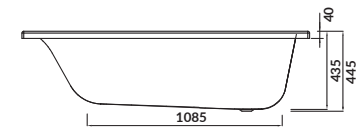

SMART 170×80

Rectangular bathtub – right

cat. no.: S301-116 | index: AZBR1000591509

characteristics:

- the unique **CERSANIT WHITE**
- double reinforcement
- furniture casing for the bathtub
- 10-year warranty

length×width×depth [cm] 170×80×43,5

height with legs [cm] 53,5–65,5

volume to overflow [l] 245

to be paired with:

white furniture front panel: S568-026

grey furniture front panel: S568-027

furniture side panel: S568-028

bathtub siphon: S904-004

SMART 160×80

Rectangular bathtub – left

cat. no.: S301-119 | index: AZBR1000621512

characteristics:

- the unique **CERSANIT WHITE**
- double reinforcement
- furniture casing for the bathtub
- 10-year warranty

length×width×depth [cm] 160×80×43,5

height with legs [cm] 53,5–65,5

volume to overflow [l] 225

to be paired with:

white furniture front panel: S568-024

grey furniture front panel: S568-025

furniture side panel: S568-028

bathtub siphon: S904-004

SMART 160×80

Rectangular bathtub – right

cat. no.: S301-118 | index: AZBR1000611512

characteristics:

- the unique **CERSANIT WHITE**
- double reinforcement
- furniture casing for the bathtub
- 10-year warranty

length×width×depth [cm] 160×80×43,5

height with legs [cm] 53,5–65,5

volume to overflow [l] 225

to be paired with:

white furniture front panel: S568-026

grey furniture front panel: S568-027

furniture side panel: S568-028

bathtub siphon: S904-004