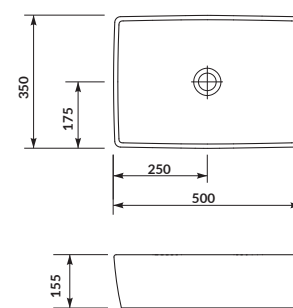

the set includes:

CERSANIT ceramic plug