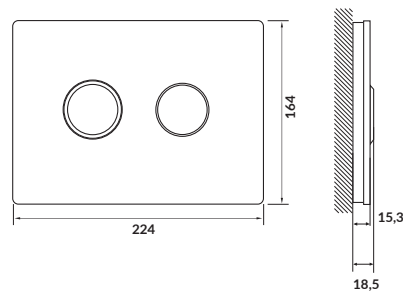

fits:

AQUA 5/9 concealed cistern frames