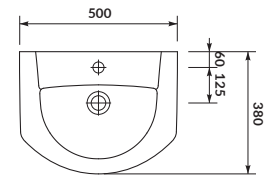

LIBRA 60

Furniture washbasin

cat. no.: K04-008 | index: CCWF1000050936

Elegant shape, traditional design and unique **CERSANIT WHITE** set **LIBRA 60** furniture washbasin apart. The washbasin with central opening for fittings and overflow outlet can be attached to the wall with a decorative siphon.

characteristics:

- the unique **CERSANIT WHITE**
- easily washable surface
- 10-year warranty

width×depth×height [cm] 60×45,5×19,5

to be assembled with:
decorative **CERSANIT** siphon

LIBRA 50

Furniture washbasin

cat. no.: K04-006 | index: CCWF1000040936

Elegant shape, traditional design and unique **CERSANIT WHITE** set **LIBRA 50** furniture washbasin apart. The washbasin with central opening for fittings and overflow outlet can be attached to the wall with a decorative siphon.

characteristics:

- the unique **CERSANIT WHITE**
- easily washable surface
- 10-year warranty

width×depth×height [cm] 50×38×16,5

to be assembled with:
decorative **CERSANIT** siphon