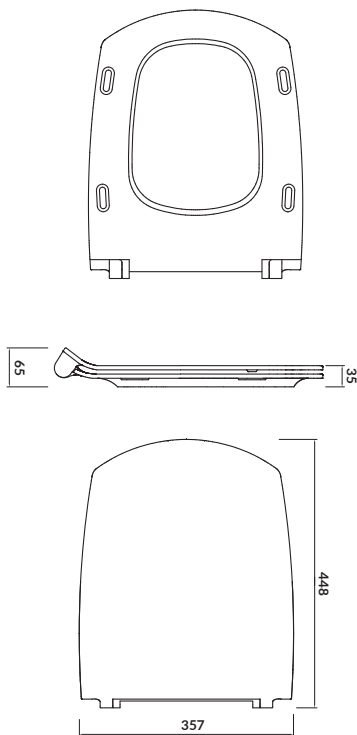

CARINA SLIM

Toilet seat

cat. no.: K98-0135 | index: CSSD1003571852

CARINA SLIM toilet seat is made of damage-resistant duroplast. The face of the model has been profiled to achieve a streamlined shape. The toilet seat is equipped with a soft-close system and one button easy-off system.

characteristics:

- highest quality duroplast
- one button easy-off system
- soft-close system
- 2-year warranty

width × depth [cm] 35,7 × 44,8