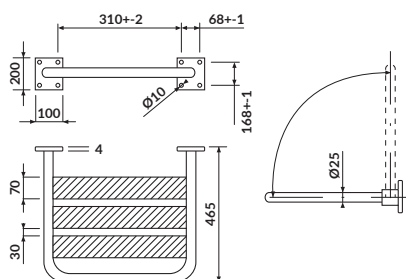

characteristics:

- stainless steel
- maximum load: 120 kg
- 2-year warranty

width×depth×height [cm] 50×45×25