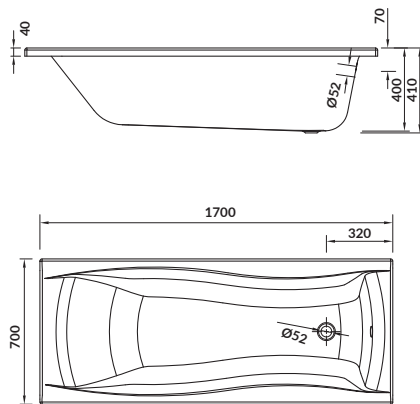

PROFEA 170×70

Rectangular bathtub

cat. no.: S301-279 | index: AZBR1003040032

characteristics:

- the unique **CERSANIT WHITE**
- double reinforcement
- adjustable legs included
- 10-year warranty

length×width×depth [cm] 170×70×40

height with legs [cm] 53,5 - 65,5

volume to overflow [l] 185

to be paired with:
bath casing - front: S401-069
bath casing - side: S401-071
bathtub siphon: S904-004

PROFEA 150×70

Rectangular bathtub

cat. no.: S301-277 | index: AZBR1003020032

characteristics:

- the unique **CERSANIT WHITE**
- double reinforcement
- adjustable legs included
- 10-year warranty

length×width×depth [cm] 150×70×40

height with legs [cm] 53,5 - 65,5

volume to overflow [l] 165

to be paired with:
bath casing - front: S401-067
bath casing - side: S401-071
bathtub siphon: S904-004