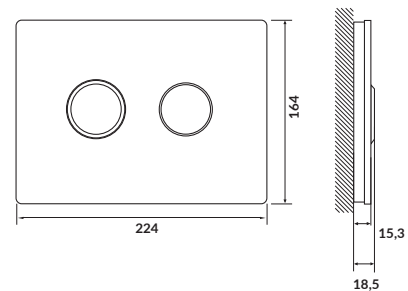

fits:

AQUA 5/9 concealed cistern frames