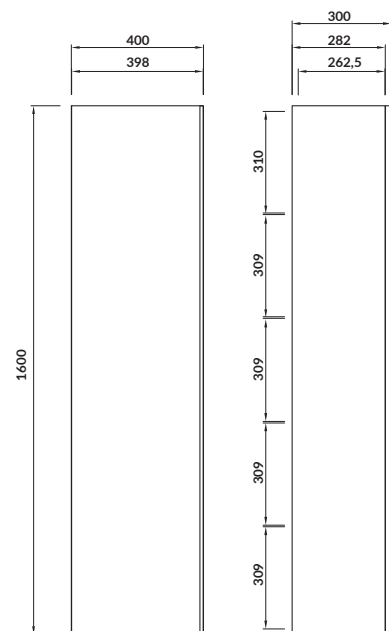

available colors:

oak grey, white