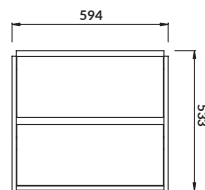

characteristics:

- hidden handles
- **AQUASAFE** technology
- full extension drawer
- 2-year warranty on the furniture

width×depth×height [cm] 59,4×44,7×53,3

available colors:

white, grey matt and oak veneer