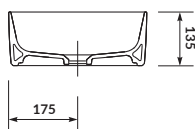

characteristics:

- the unique **CERSANIT WHITE**
- high quality of workmanship
- suitable for many types of furniture
- easily washable surface
- 10-year warranty

width×depth×height [cm] 49,5×34,5×13,5

CREA 35