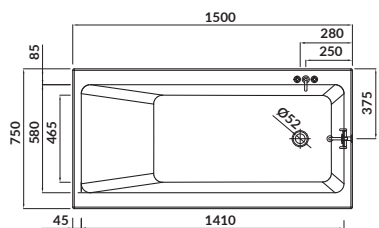

to be paired with:

bathtub siphon S904-004