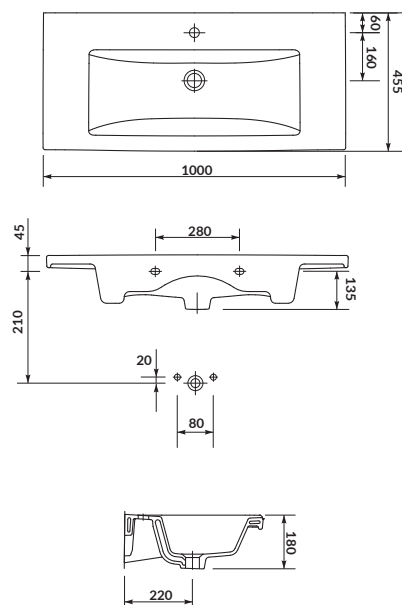

COMO 100

Furniture washbasin

cat. no.: K32-016-EX1 | index: CCWF1006801603

The rectangular **COMO 100** ceramic washbasin comes with an opening for fittings and overflow outlet in the central part and a wide storage area. Washbasin can be mounted on furniture from **CREA** and **LARA** series, it can also be attached to the wall with a decorative siphon.

characteristics:

- the unique **CERSANIT WHITE**
- suitable for many types of furniture
- easily washable surface
- high quality of workmanship
- 10-year warranty

width×depth×height [cm] 100×45,5×18