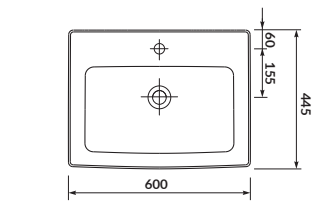

CREA 50

Furniture washbasin

cat. no.: K114-005 | index: CCWF1007308215

CREA furniture washbasins impress with their lightness and delicacy of shapes with extremely thin walls. At the same time, thanks to the new **ROCKLITE** ceramic mass, they are amazingly durable. The improved glaze covers their surface perfectly, making them ideally smooth and uniformly white.

characteristics:

- the unique **CERSANIT WHITE**
- suitable for many types of furniture
- high quality of workmanship
- 10-year warranty

width×depth×height [cm] 50,5×40×17,5