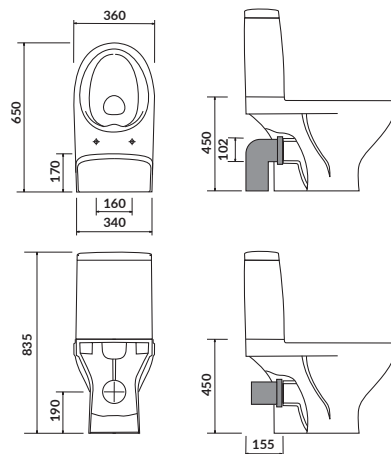

the set includes:

MODUO SLIM WRAP duroplast, soft-close, one button easy-off toilet seat