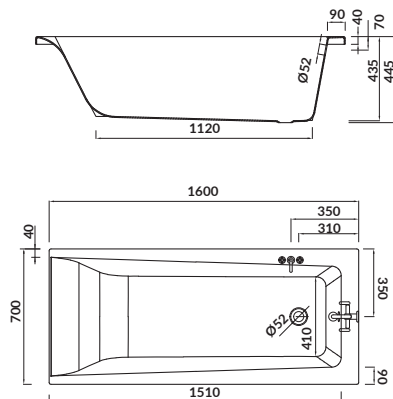

LORENA 160×70

Rectangular bathtub

cat. no.: S301-075 | index: AZBR1000220059

characteristics:

- the unique **CERSANIT WHITE**
- double reinforcement
- adjustable legs included
- 10-year warranty

length×width×depth [cm] 160×70×43,5

height with legs [cm] 53,5 - 65,5

volume to overflow [l] 200

to be paired with:

bath casing - front: S401-068

bath casing - side: S401-071

bathtub siphon: S904-004