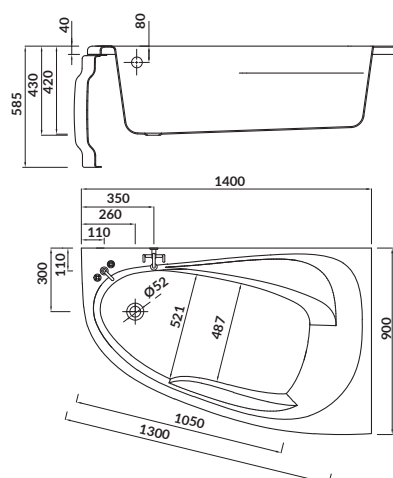

to be paired with:

bathtub casing: S401-102

bathtub siphon: S904-004