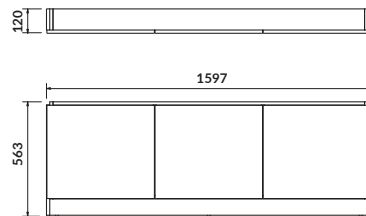

SMART 160

Furniture bathtub casing - front, white

cat. no.: S568-024 | index: FZZO1000823623

length×height [cm] 160×56

to be paired with:

SMART 160×80 bathtub
S301-119, S301-118,

SMART 160

Furniture bathtub casing - front, grey

cat. no.: S568-025 | index: FZZO1000833623

length×height [cm] 160×56

to be paired with:

SMART 160×80 bathtub
S301-119, S301-118

SMART

Furniture bathtub casing - side, light ash

cat. no.: S568-028 | index: FZZO1000863625

length×height [cm] 28×56

to be paired with:

SMART 170×80, bathtub
S301-117, S301-116
SMART 160×80 bathtub
S301-119, S301-118