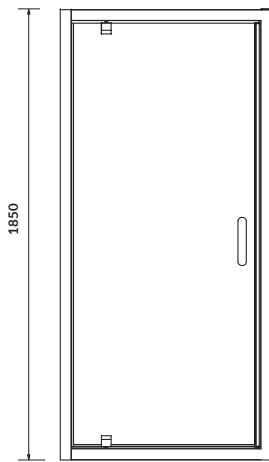

width×depth×height [cm] 90×90×201

BASIC 80×185

PIVOT door

cat. no.: S158-001 | index: EZZD1000356332

characteristics:

- 5 mm safety glass
- metal handles
- 3-year warranty

width×height [cm] 80×185

BASIC 90×185