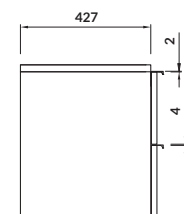

VIRGO 60

Washbasin cabinet with black handle

☐ cat. no.: S522-021 | index: FZZW1011477171

Washbasin cabinet with chrome handle

☐ cat. no.: S522-020 | index: FZZW1011467171

VIRGO series is a connection of elegance and modernity. Furniture is equipped with a handle, either chrome or black which may match with other accessories in your bathroom. **VIRGO** bathroom furniture is available in two colours: white and oak grey. **VIRGO 60** washbasin cabinet is made of a high gloss lacquered chipboard. It has two spacious drawers with full extension and equipped with soft-close system.

characteristics:

- soft-close system
- full extension drawer
- 2-year warranty on the furniture

width×depth×height [cm] 59,4×42,7×50,1

available colors:

oak grey, white