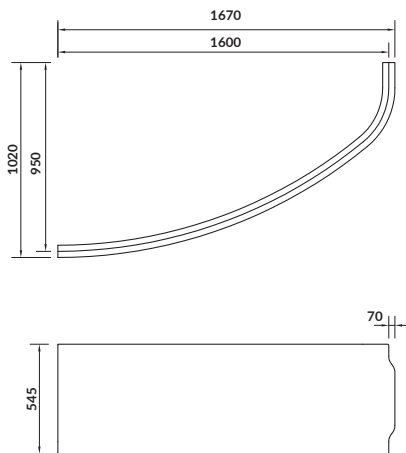

JOANNA 150

Bathtub casing - left/right

cat. no.: S401-104 | index: AZCB1001260069

length×height [cm] 150×55

to be paired with:

JOANNA 150×95 bathtub
S301-167, S301-168