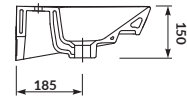

washbasin cabinet
LARA SLIM 60/50