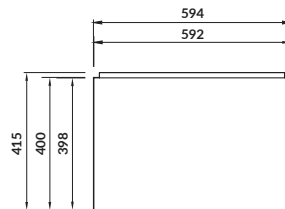

INVERTO 60 LAKE STONE

Washbasin cabinet

cat. no.: S930-003 | index: FZZW1010383475

INVERTO washbasin cabinet is a bathroom furniture combining modernity and simplicity of form. Thanks to the use of ceramic tiles on the front, furniture from the new collection will make any bathroom elegant. The cabinet is made of moisture-resistant board. The drawers are equipped with the soft-close system and the **PUSH** touch opening system. Special low-profile washbasin siphon for full use of the drawer is included.

characteristics:

- tiles on the front of the furniture
- **AQUASAFE** technology
- push system
- soft-close system
- low-profile washbasin siphon
- 2-year warranty on the furniture

width×depth×height [cm] 59,4×44,6×41,5

for installation with:

INVERTO furniture washbasin