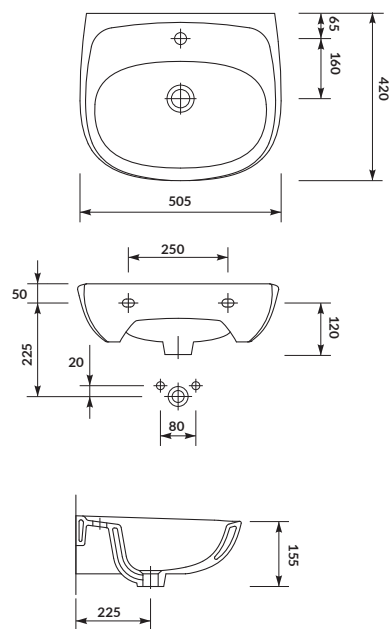

MARKET 50

Wall hung washbasin

cat. no.: K18-008 | index: CCWS1000230936

MARKET 50 washbasin has a centrally located opening for fittings and overflow outlet. It can be mounted directly on the wall with a decorative siphon.

characteristics:

- the unique **CERSANIT WHITE**
- easily washable surface
- 10-year warranty

width×depth×height [cm] 50,5×42×15,5

MARKET 40

Wall hung washbasin

cat. no.: K18-006 | index: CCWS1000210936

MARKET 40 washbasin has a centrally located opening for fittings and overflow outlet. It can be mounted directly on the wall with a decorative siphon.

characteristics:

- the unique **CERSANIT WHITE**
- easily washable surface
- 10-year warranty

width×depth×height [cm] 40×36×14,5