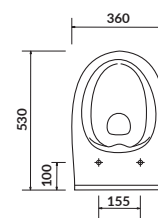

the set includes:

SLIM duroplast, soft-close, easy-off toilet seat