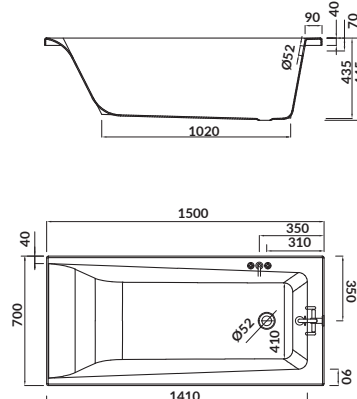

LORENA 150×70

Rectangular bathtub

cat. no.: S301-074 | index: AZBR1000210058

characteristics:

- the unique **CERSANIT WHITE**
- double reinforcement
- adjustable legs included
- 10-year warranty

length×width×depth [cm] 150×70×43,5

height with legs [cm] 53,5 - 65,5

volume to overflow [l] 185

to be paired with:

bath casing - front: S401-067

bath casing - side: S401-071

bathtub siphon: S904-004