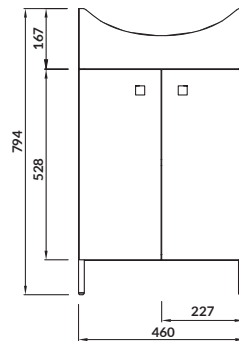

available colors:

white, brown