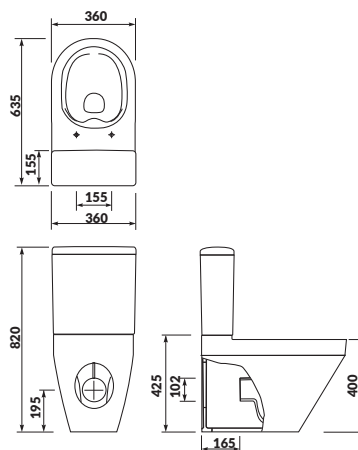

characteristics:

- the unique **CERSANIT WHITE**
- **CleanOn** technology
- Full-Back-to-Wall
- economic flushing 3/5L
- 10-year warranty on ceramics
- 2-year warranty for toilet seat

width×depth×height [cm] 36×63,5×40

To be paired with two types of tanks:

cat. no.: K673-004, K673-005