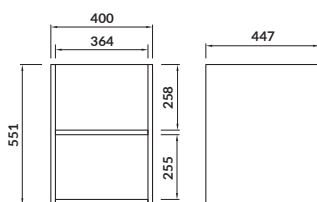

countertop
MODUO
140/120/118/100/80/60