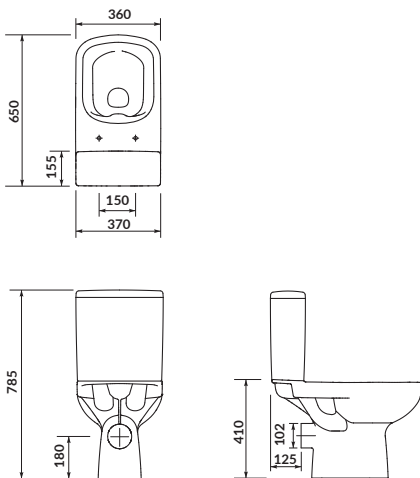

the set includes:

duroplast, soft-close, easy-off toilet seat