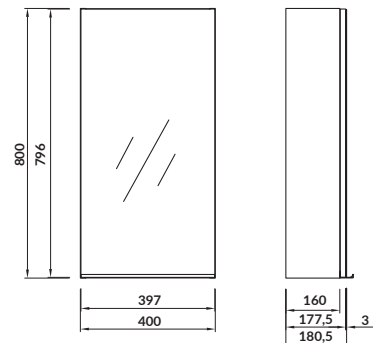

available colors:

oak grey, white