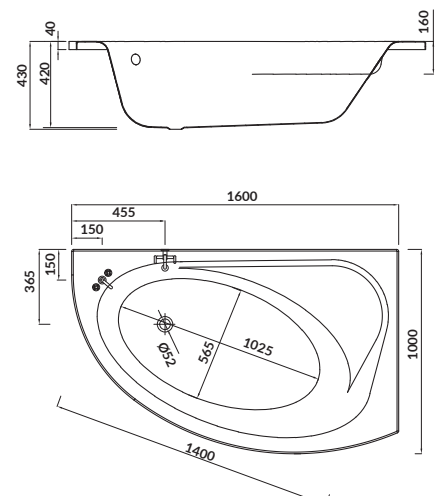

MEZA 160×100

Asymmetric bathtubs – right

cat. no.: S301-123 | index: AZBA1000951576

characteristics:

- the unique **CERSANIT WHITE**
- double reinforcement
- adjustable legs included
- 10-year warranty

length×width×depth [cm] 160×100×42

height with legs [cm] 52–64

volume to overflow [l] 190

to be paired with:

bathtub casing: S401-097

bathtub siphon: S904-004