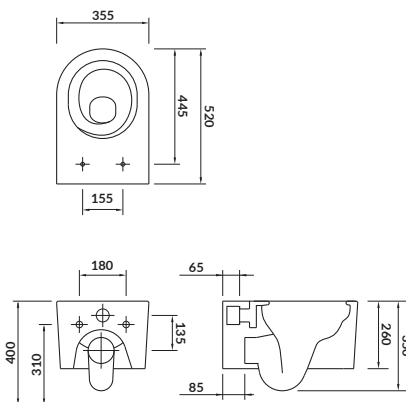

to be paired with:

duroplast, soft-close, one button
easy-off toilet seat