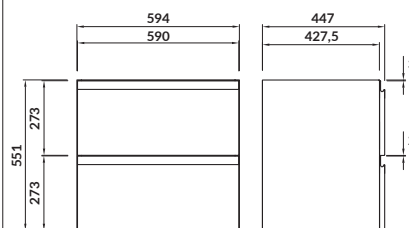

characteristics:

- soft-close system
- more arrangement possibilities
- hidden handles
- 2-year warranty on the furniture

width×depth×height [cm] 59,4×44,7×55

available colors:

white and grey

countertop
MODUO
140/120/118/100/80/60