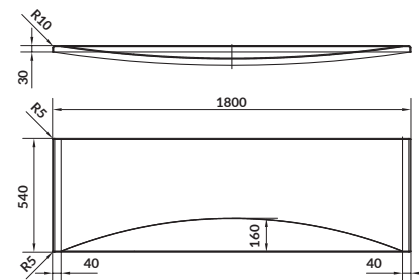

BATHTUB CASINGS

N

VIRGO/ZEN 190

Bathtub casing - front

cat. no.: S401-114 | index: AZCB1001873250

length×height [cm] 190×54

to be paired with:

VIRGO 190×90 bathtub - S301-221

ZEN 190×90 bathtub - S301-223

VIRGO/INTRO 180

Bathtub casing - front

cat. no.: S401-088 | index: AZCB1001033351

length×height [cm] 180×54

to be paired with:

VIRGO 180×80 bathtub - S301-103

INTRO 180×80 bathtub - S301-222

ZEN 180×85 bathtub - S301-129

KORAT 180×80 bathtub - S301-295