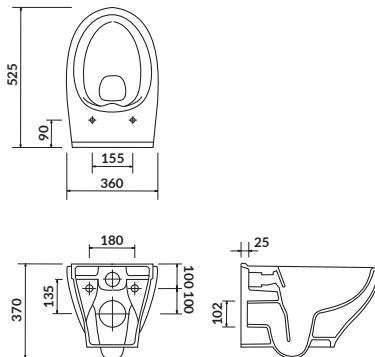

characteristics:

- **CleanOn** technology
- the unique **CERSANIT WHITE**
- highest hygiene standard
- 3/5L flushing system
- 10-year warranty on ceramics
- 2-year warranty for toilet seat

width×depth×height [cm] 36×52,5×37

the set includes:

SLIM duroplast, soft-close, one button easy-off toilet seat

MODUO

Wall hung bidet

cat. no.: K116-026 | index: CCBW1001527797

MODUO wall hung bidet comes with a standard opening for armature. It is designed for installation with a concealed frame.

characteristics:

- the unique **CERSANIT WHITE**
- 10-year warranty on ceramics

width×depth×height [cm] 35,5×53×32,5