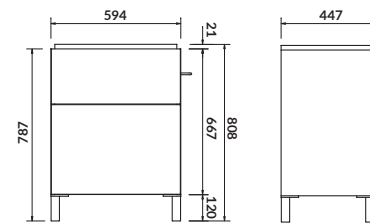

furniture washbasin
INVERTO 60

furniture washbasin
CREA 80/60

furniture washbasin
MODUO 80/60

furniture washbasin
CITY 60

furniture washbasin
COMO 80/60