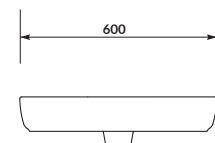

countertop
MODUO
140/120/118/100/80/60