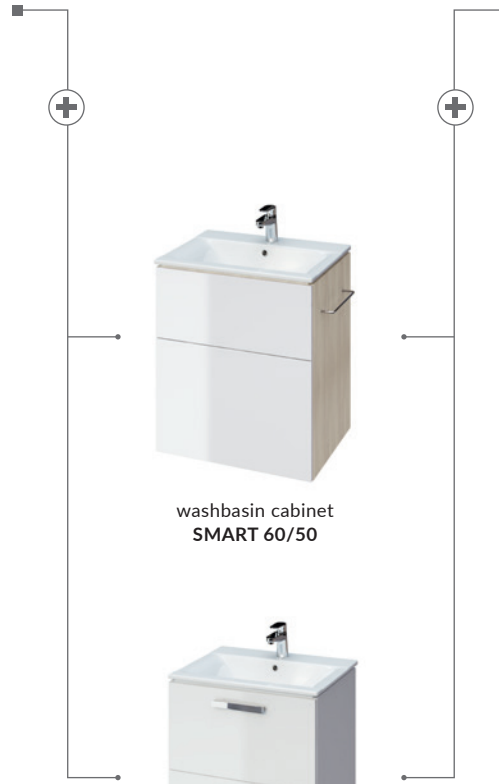

characteristics:

- the unique **CERSANIT WHITE**
- easily washable surface
- increased area for toiletries
- 10-year warranty

width×depth×height [cm] 50×40×16,5

washbasin cabinet
SMART 60/50

washbasin cabinet
MELAR 60/50