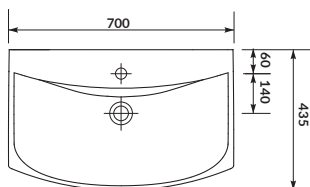

characteristics:

- the unique **CERSANIT WHITE**
- high quality of workmanship
- easily washable surface
- 10-year warranty

width×depth×height [cm] 70×43,5×17

to be assembled with:
decorative **CERSANIT** siphon,
CARINA semi-pedestal