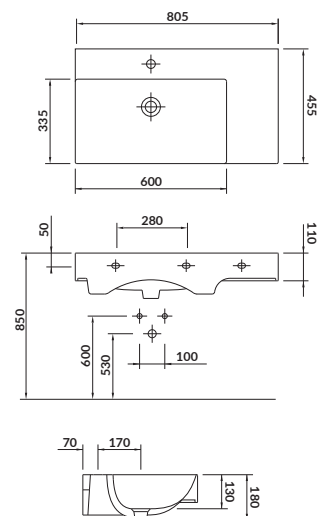

INVERTO 80

Furniture & countertop washbasin - right

cat. no.: K671-006 | index: CCWF1007896131

INVERTO furniture & countertop washbasin is made from high quality, lightweight and extremely sturdy **ROCKLITE** ceramic mass which easily withstands impact and loads. The countertop and furniture can be combined with washbasin cabinets or bathroom counters.

characteristics:

- the unique **CERSANIT WHITE**
- high quality of workmanship
- easily washable surface
- 10-year warranty

width×depth×height [cm] 80,5×45,5×18