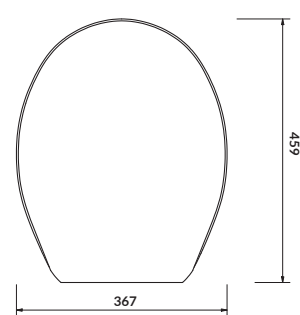

characteristics:

- highest quality polypropylene
- 2-year warranty

width×depth [cm] 36,7×45,9