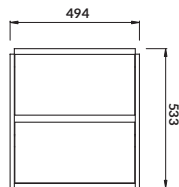

characteristics:

- hidden handles
- **AQUASAFE** technology
- full extension drawer
- 2-year warranty on the furniture

width×depth×height [cm] 49,4×39,7×53,3

available colors:

white, grey matt and oak veneer