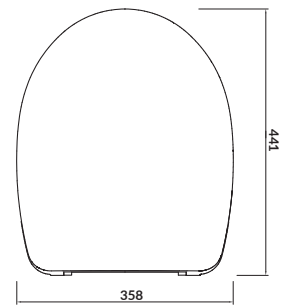

characteristics:

- highest quality duroplast
- 2-year warranty

width×depth [cm] 35,8×44,1