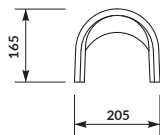

to be paired with:

MARKET washbasins