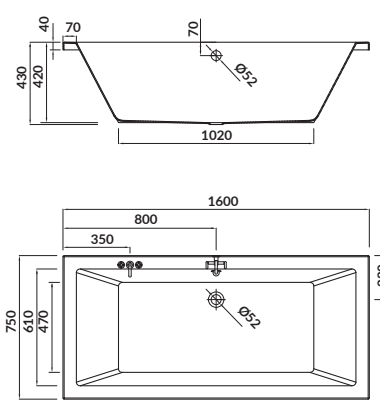

INTRO 160×75

Rectangular bathtub

cat. no.: S301-067 | index: AZBR1000030036

characteristics:

- the unique **CERSANIT WHITE**
- double reinforcement
- adjustable legs included
- 10-year warranty

length×width×depth [cm] 160×75×42

height with legs [cm] 52–60

volume to overflow [l] 215

to be paired with:

bathtub casing - front: S401-045

bathtub casing - side: S401-047

bathtub siphon: S904-004