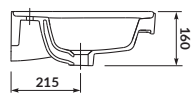

CREA 50

Furniture washbasin

cat. no.: K114-005 | index: CCWF1007308215

CREA furniture washbasins impress with their lightness and delicacy of shapes with extremely thin walls. At the same time, thanks to the new **ROCKLITE** ceramic mass, they are amazingly durable. The improved glaze covers their surface perfectly, making them ideally smooth and uniformly white.

characteristics:

- the unique **CERSANIT WHITE**
- suitable for many types of furniture
- high quality of workmanship
- 10-year warranty

width×depth×height [cm] 50,5×40×17,5