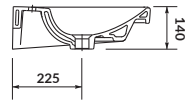

CITY 70

Furniture washbasin

cat. no.: K35-007 | index: CCWF1006563618

The functional and elegant **CITY 70** furniture washbasin has a wide storage area, a central opening for fittings and overflow outlet.

characteristics:

- the unique **CERSANIT WHITE**
- easily washable surface
- high quality of workmanship
- 10-year warranty

width×depth×height [cm] 70×45,5×13,5

CITY 60

Furniture washbasin

cat. no.: K35-006 | index: CCWF1006553618

The functional and elegant **CITY 60** furniture washbasin has a wide storage area, a central opening for fittings and overflow outlet. Washbasin can be mounted with **CREA, LARA, MELAR, MODUO, SMART, VIRGO** furniture.

characteristics:

- the unique **CERSANIT WHITE**
- suitable for many types of furniture
- high quality of workmanship
- 10-year warranty

width×depth×height [cm] 60×45×14