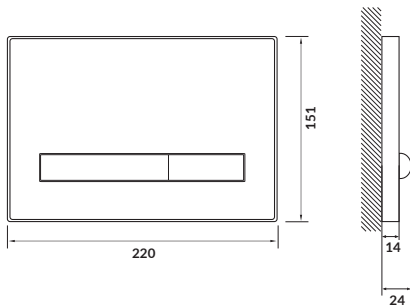

characteristics:

- **FRESH SYSTEM**-compatible
- easy to assemble
- economical flushing
- front or top flush button montage
- 3-year warranty

width×depth×height [cm] 22×1,4×15,1

fits:

AQUA 0/2/4 concealed cistern frames