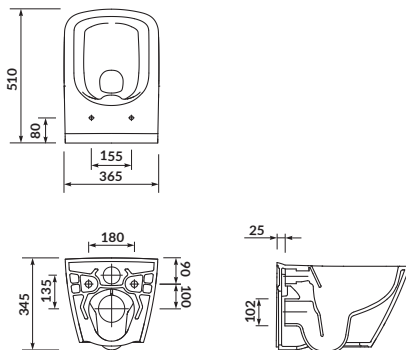

N

CITY SQUARE

Wall hung bowl **CleanOn**

cat. no.: K35-041 | index: CCHZ1001936378

CITY SQUARE wall hung bowl has a hidden fixation system which increases the aesthetics and makes the installation easier. It is equipped with the innovative **CleanOn** technology, which guarantees hygiene and safety. It allows flow of the water to thoroughly wash the inside of the bowl, leaving it clean and fresh. The rimless design also leaves no room for bacteria and germs to accumulate.

characteristics:

- **CleanOn** technology
- the unique **CERSANIT WHITE**
- hidden fixation system
- highest hygiene standard
- 3/5L flushing system
- 10-year warranty on ceramics

width×depth×height [cm] 36,5×51×34,5

to be paired with:

VIRGO CITY SQUARE duroplast, soft-close toilet seat

N

CITY SQUARE

SET B220 wall hung bowl **CleanOn**

cat. no.: S701-405 | index: SZCZ1002353121

CITY SQUARE wall hung bowl has a hidden fixation system which increases the aesthetics and makes the installation easier. It is equipped with the innovative **CleanOn** technology, which guarantees hygiene and safety. It allows flow of the water to thoroughly wash the inside of the bowl, leaving it clean and fresh. The rimless design also leaves no room for bacteria and germs to accumulate.

The set includes the **SLIM** toilet seat, whose simple construction ensures easy cleaning, and the innovative easy-off system allows for quick and easy removal at the touch of a button. The soft-close system will ensure that the toilet seat will gradually lower, preventing it from suddenly hitting the bowl.

characteristics:

- **CleanOn** technology
- the unique **CERSANIT WHITE**
- hidden fixation system
- highest hygiene standard
- 3/5L flushing system
- 10-year warranty on ceramics
- 2-year warranty for toilet seat

width×depth×height [cm] 36,5×51×34,5