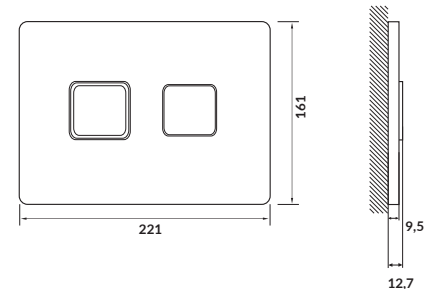

fits:

AQUA 5/9 concealed cistern frames