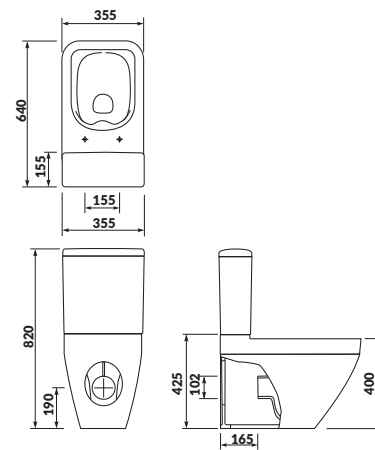

characteristics:

- the unique **CERSANIT WHITE**
- **CleanOn** technology
- Full-Back-to-Wall
- economic flushing 3/5L
- 10-year warranty on ceramics
- 2-year warranty for toilet seat

width×depth×height [cm] 35,5×64×40

To be paired with two types of tanks:

cat. no.: K673-004, K673-005