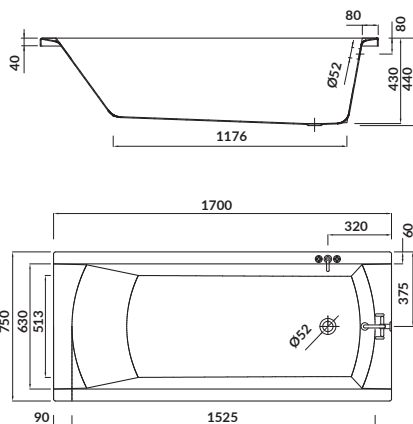

KORAT 170×75

Rectangular bathtub

cat. no.: S301-294 | index: AZBR1003422220

characteristics:

- the unique **CERSANIT WHITE**
- double reinforcement
- adjustable legs included
- 10-year warranty

length×width×depth [cm] 170×75×43

height with legs [cm] 53-65

volume to overflow [l] 230

to be paired with:

bathtub casing - front: S401-046

bathtub casing - side: S401-047

bathtub siphon: S904-004