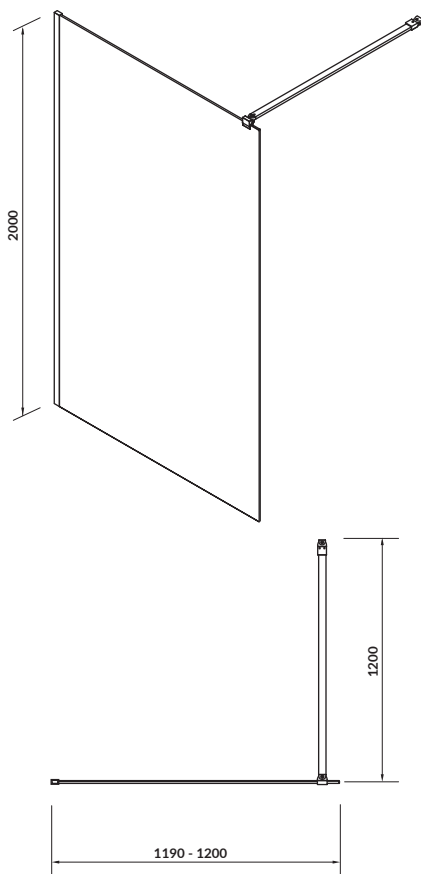

WALK-IN MILLE 100×200

Shower enclosure

cat. no.: S161-001 | index: EZZS1001095980

characteristics:

- CleanPro coating
- 8 mm safety glass
- adjustable wall profile
- chrome-plated wall support bar included
- 7-year warranty

width×height [cm] 100×200

colour:
chrome