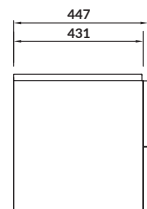

available colors:

white, grey, walnut