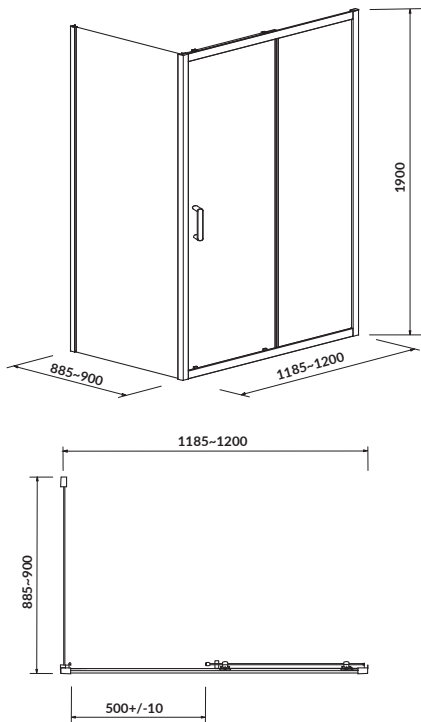

ARTECO 100×80×190

Sliding shower enclosure

cat. no.: S157-011 | index: EZZS1001025980

characteristics:

- CleanPro coating
- 5 mm safety glass
- metal handles
- top and bottom chrome-plated double rollers
- 3-year warranty

width×depth×height [cm] 100×80×190