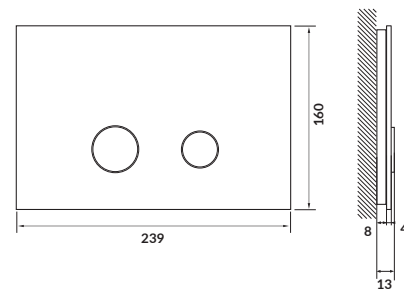

fits:

AQUA 0/2/4 concealed cistern frames