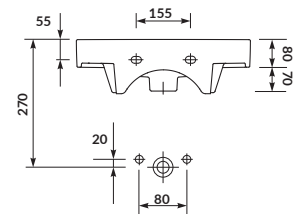

washbasin cabinet
LARA SLIM 60/50