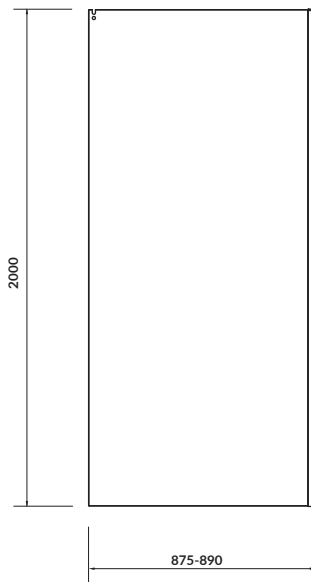

characteristics:

- CleanPro coating
- 8 mm safety glass
- 7-year warranty

width×height [cm] 90×200