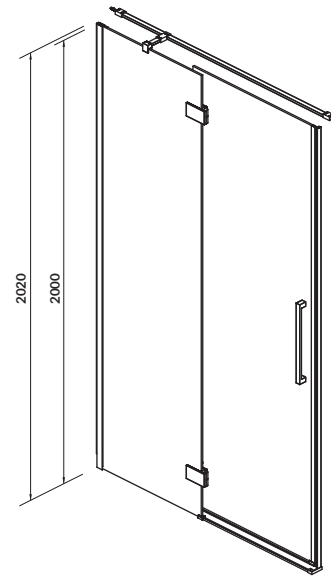

CREA 120×200

Shower enclosure door with hinges - left

cat. no.: S159-003 | index: EZZD1000236332

characteristics:

- CleanPro coating
- 8 mm safety glass
- chrome-plated drip rail
- hinge flush fitting with glass
- chrome-plated wall support bar included
- 7-year warranty

width×height [cm] 120×200

CREA 120×200

Shower enclosure door with hinges - right

cat. no.: S159-004 | index: EZZD1000246332

characteristics:

- CleanPro coating
- 8 mm safety glass
- chrome-plated drip rail
- hinge flush fitting with glass
- chrome-plated wall support bar included
- 7-year warranty

width×height [cm] 120×200

CREA 100×200

Shower enclosure door with hinges - left

cat. no.: S159-001 | index: EZZD1000216332

characteristics:

- CleanPro coating
- 8 mm safety glass
- chrome-plated drip rail
- hinge flush fitting with glass
- chrome-plated wall support bar included
- 7-year warranty

width×height [cm] 100×200