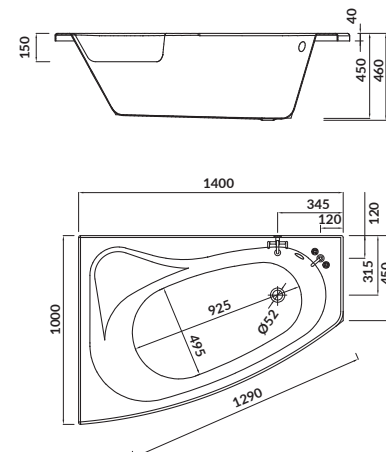

characteristics:

- the unique **CERSANIT WHITE**
- double reinforcement
- adjustable legs included
- 10-year warranty

length×width×depth [cm] 140×100×45

height with legs [cm] 55–67

volume to overflow [l] 172

to be paired with:

bathtub casing: S401-085

bathtub siphon: S904-004