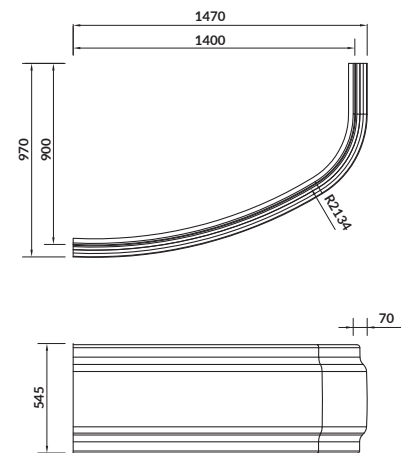

JOANNA 160

Bathtub casing - left/right

cat. no.: S401-094 | index: AZCB1001080069

length×height [cm] 160×54,5

to be paired with:

JOANNA 160×95 bathtub
S301-170, S301-169

JOANNA 150

Bathtub casing - left/right

cat. no.: S401-104 | index: AZCB1001260069

length×height [cm] 150×55

to be paired with:

JOANNA 150×95 bathtub
S301-167, S301-168

JOANNA 140

Bathtub casing - left/right

cat. no.: S401-102 | index: AZCB1001240069

length×height [cm] 140×55

to be paired with:

JOANNA 140×90 bathtub
S301-165, S301-166