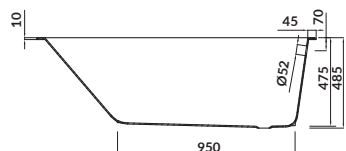

to be paired with:

bathtub siphon S904-004