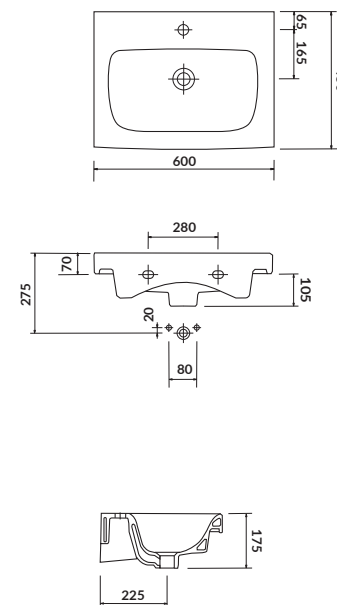

characteristics:

- the unique **CERSANIT WHITE**
- suitable for many types of furniture
- easily washable surface
- high quality of workmanship
- 10-year warranty

width×depth×height [cm] 60×45×17,5

MODUO 50