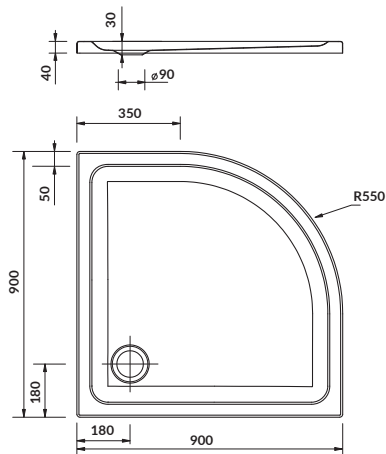

width×depth×height [cm] 90×90×4

radius [cm] 55

depth to the bottom [cm] 3

drain diameter [mm] 90

to be paired with:

shower tray siphon: S904-006

TAKO 80

Halfround shower tray