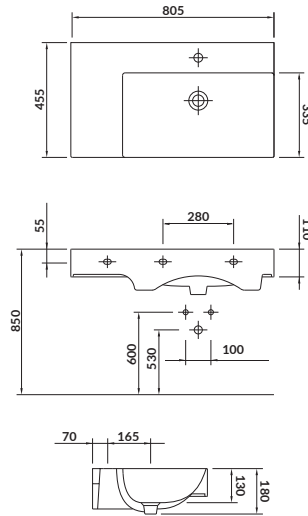

INVERTO 80

Furniture & countertop washbasin - left

cat. no.: K671-016 | index: CCWF1007966131

INVERTO furniture & countertop washbasin is made from high quality, lightweight and extremely sturdy **ROCKLITE** ceramic mass which easily withstands impact and loads. The countertop and furniture can be combined with washbasin cabinets or bathroom counters.

characteristics:

- the unique **CERSANIT WHITE**
- high quality of workmanship
- easily washable surface
- 10-year warranty

width×depth×height [cm] 80,5×45,5×18