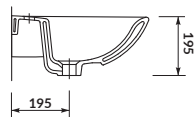

decorative siphon
CERSANIT