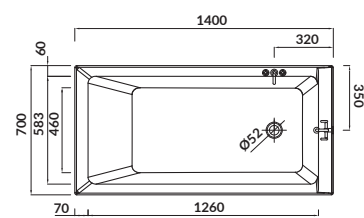

BALINEA 160×70

Rectangular bathtub

cat. no.: S301-143 | index: AZBR1000781232

characteristics:

- the unique **CERSANIT WHITE**
- double reinforcement
- adjustable legs included
- 10-year warranty

length×width×depth [cm] 160×70×40

height with legs [cm] 50 - 62

volume to overflow [l] 160

to be paired with:

bath casing - front: S401-068

bath casing - side: S401-071

bathtub siphon: S904-004

BALINEA 150×70

Rectangular bathtub

cat. no.: S301-142 | index: AZBR1000771331

characteristics:

- the unique **CERSANIT WHITE**
- double reinforcement
- adjustable legs included
- 10-year warranty

length×width×depth [cm] 150×70×40

height with legs [cm] 50 - 62

volume to overflow [l] 150

to be paired with:

bath casing - front: S401-067

bath casing - side: S401-071

bathtub siphon: S904-004

BALINEA 140×70

Rectangular bathtub

cat. no.: S301-141 | index: AZBR1000761224

characteristics:

- the unique **CERSANIT WHITE**
- double reinforcement
- adjustable legs included
- 10-year warranty

length×width×depth [cm] 140×70×40

height with legs [cm] 50 - 62

volume to overflow [l] 130

to be paired with:

bath casing - front: S401-066

bath casing - side: S401-071

bathtub siphon: S904-004