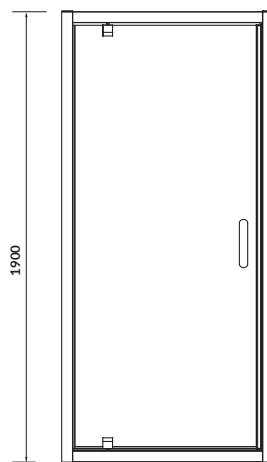

characteristics:

- CleanPro coating
- metal handles
- 5 mm safety glass
- PIVOT type hinge
- 3-year warranty

width×height [cm] 90×190

ZIP 80×80×190

Halfround shower enclosure

cat. no.: S154-001 | index: EZZF1001891486

characteristics:

- CleanPro coating
- metal handles
- 5 mm safety glass
- double metal rollers on top and bottom
- 3-year warranty

width×depth×height [cm] 80×80×190