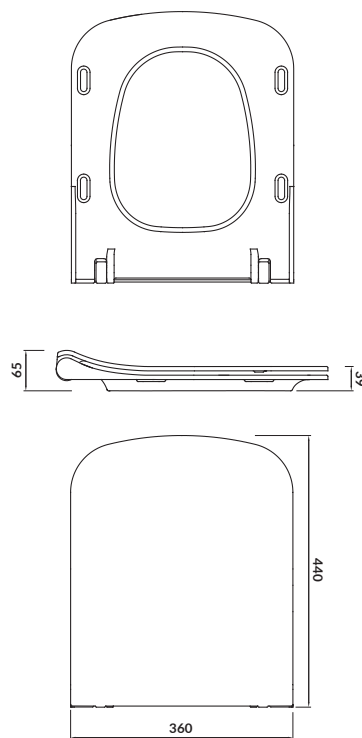

CITY SQUARE SLIM

Toilet seat

cat. no.: K98-0125 | index: CSSD1003463615

CITY SQUARE SLIM features a soft-close system, which ensures that the toilet seat always closes softly, and one button easy-off makes it easy to keep clean. The model is made of strong duroplast.

characteristics:

- highest quality duroplast
- one button easy-off system
- soft-close system
- 2-year warranty

width×depth [cm] 36×44