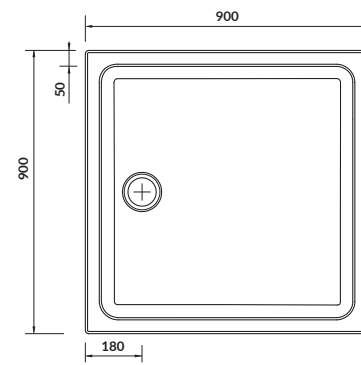

N

TAKO 120

Rectangular shower tray

cat. no.: S204-020 | index: AZTR1000215962

characteristics:

- premium quality acrylic
- double reinforcement
- 10-year warranty

width×depth×height [cm] 120×90×4

depth to the bottom [cm] 3

drain diameter [mm] 90

to be paired with:

shower tray siphon: S904-006

N

TAKO 100

Rectangular shower tray

cat. no.: S204-019 | index: AZTR1000205962

characteristics:

- premium quality acrylic
- double reinforcement
- 10-year warranty

width×depth×height [cm] 100×80×4

depth to the bottom [cm] 3

drain diameter [mm] 90

to be paired with:

shower tray siphon: S904-006

TAKO 90

Square shower tray

cat. no.: S204-010 | index: AZTS1000023526

characteristics:

- premium quality acrylic
- double reinforcement
- 10-year warranty

width×depth×height [cm] 90×90×4

depth to the bottom [cm] 3

drain diameter [mm] 90

to be paired with:

shower tray siphon: S904-006