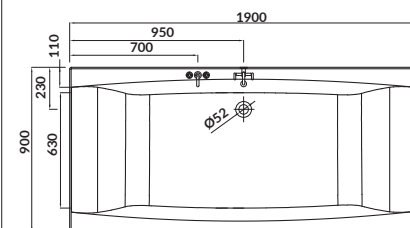

STOP UV
LONG-LASTING ACRYLIC WHITE

VIRGO

The rectangular bathtubs from **VIRGO** series are characterized by modern design and exceptional comfort of use. Slightly inclined backrest and ergonomically profiled interior provide deep relaxation during bathing. The highest quality acrylic used in the **VIRGO** series makes the interior of the bathtub pleasant to touch, it heats up immediately and keeps comfort temperature of the water for a long time. The acrylic also dampens the noise of the inflowing water. For each bathtub model there is a possibility of buying an additional casings: side and front. The series includes bathtubs in six sizes, making them suitable for both small and large bathrooms. The biggest bathtub – **VIRGO 190** – is suitable for two person use, it has symmetrical backrests and a central water outlet (at the longer side).

N

VIRGO 190×90

Rectangular bathtub

cat. no.: S301-221

index: AZBR1003217597

characteristics:

- the unique **CERSANIT WHITE**
- double reinforcement
- adjustable legs included
- 10-year warranty

length×width×depth [cm] 190×90×44

height with legs [cm] 54 - 62

volume to overflow [l] 260

to be paired with:

bathtub casing - front: S401-114

bathtub casing - side: S401-115

bathtub siphon: S904-004