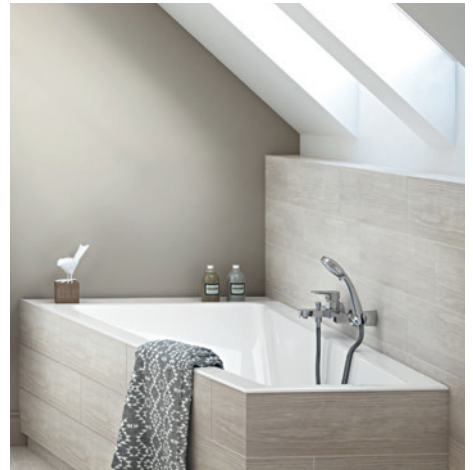

A technologically advanced, thin-walled rimless urinal.

Shower enclosures with tall doors made of safety, tempered glass, covered with the **CleanPro** protective coating.

Two unique design lines of wall hung bowls and bidets.