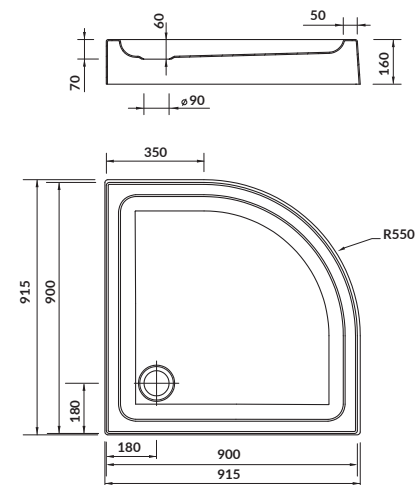

width×depth×height [cm] 90×90×16

radius [cm] 55

depth to the bottom [cm] 6

drain diameter [mm] 90

to be paired with:

shower tray siphon: S904-006

TAKO 80

Halfround shower tray built-in-panel