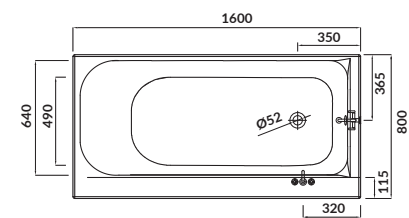

SMART 170×80

Rectangular bathtub – right

cat. no.: S301-116 | index: AZBR1000591509

characteristics:

- the unique **CERSANIT WHITE**
- double reinforcement
- furniture casing for the bathtub
- 10-year warranty

length×width×depth [cm] 170×80×43,5

height with legs [cm] 53,5–65,5

volume to overflow [l] 245

to be paired with:

white furniture front panel: S568-026

grey furniture front panel: S568-027

furniture side panel: S568-028

bathtub siphon: S904-004

SMART 160×80

Rectangular bathtub – left

cat. no.: S301-119 | index: AZBR1000621512

characteristics:

- the unique **CERSANIT WHITE**
- double reinforcement
- furniture casing for the bathtub
- 10-year warranty

length×width×depth [cm] 160×80×43,5

height with legs [cm] 53,5–65,5

volume to overflow [l] 225

to be paired with:

white furniture front panel: S568-024

grey furniture front panel: S568-025

furniture side panel: S568-028

bathtub siphon: S904-004

SMART 160×80

Rectangular bathtub – right

cat. no.: S301-118 | index: AZBR1000611512

characteristics:

- the unique **CERSANIT WHITE**
- double reinforcement
- furniture casing for the bathtub
- 10-year warranty

length×width×depth [cm] 160×80×43,5

height with legs [cm] 53,5–65,5

volume to overflow [l] 225

to be paired with:

white furniture front panel: S568-026

grey furniture front panel: S568-027

furniture side panel: S568-028

bathtub siphon: S904-004