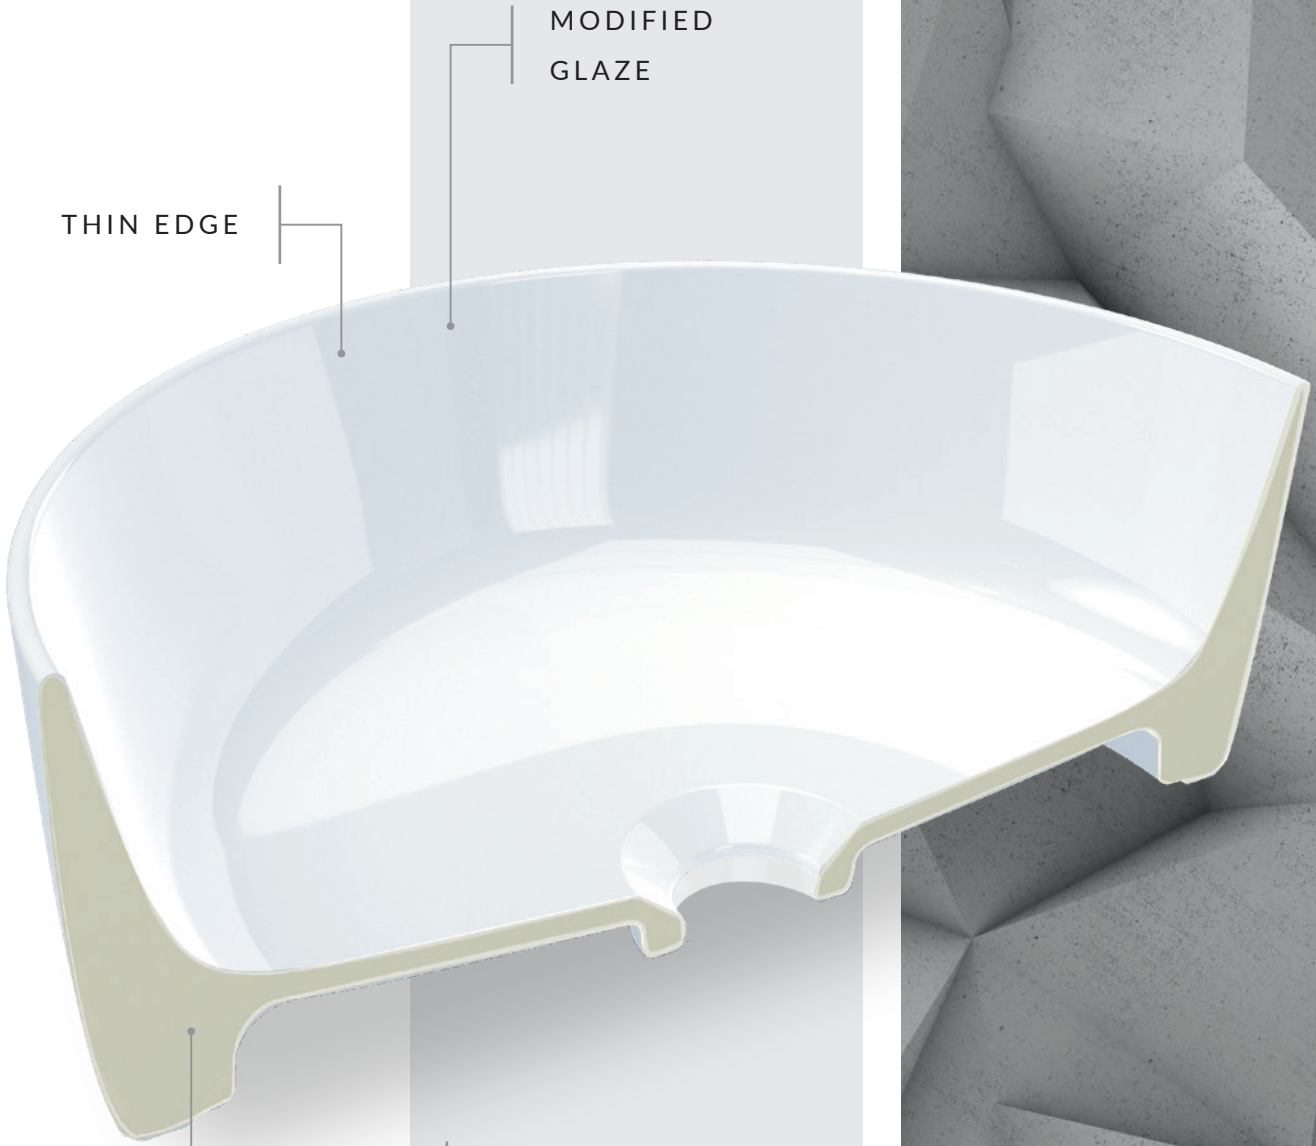

INVERTO creates an elegant and at the same time, minimalistic, extremely practical and comfortable interior, in line the latest trends.

ROCKLITE

TECHNOLOGY

LIGHTWEIGHT AND DURABLE CERAMIC MASS

The **ROCKLITE** technology is based on the use of reinforced ceramic mass in the production of thin-walled washbasins. This makes them seem extremely delicate visually and yet they are extremely durable.

In addition, the improved glaze covers the surface of the ceramic perfectly, making it extremely smooth and uniformly white. The **ROCKLITE** ceramic washbasins are made of the high quality, lightweight and durable **ROCKLITE** ceramic mass, and are impact and load resistant. They have thin edges, which is why they look exceptionally delicate and modern.

The improved glaze is applied to the thin edges of the washbasins. It perfectly covers the surface of the products making them perfectly smooth and uniformly white.

THIN EDGE

MODIFIED
GLAZE

CERAMIC MASS
WITH INCREASED
PROPERTIES

The **StreamOn** technology
used in the wall hung
bowl refers to the natural
phenomena of the movement
of water, air or galaxies which
has existed since the dawn
of time.

The **StreamOn** system
mimics nature by reversing
the water flow, turning it into
a whirlpool.