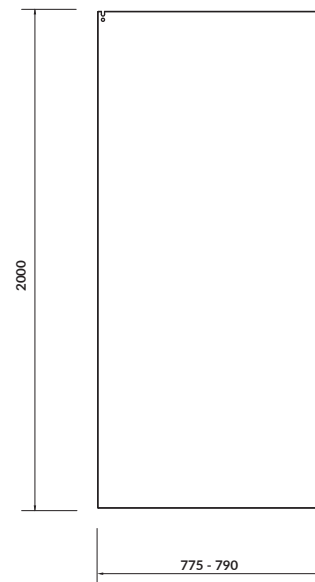

characteristics:

- CleanPro coating
- 8 mm safety glass
- 7-year warranty

width×height [cm] 80×200