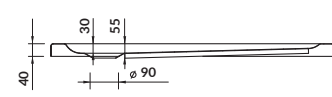

N

TAKO 120

Rectangular shower tray

cat. no.: S204-020 | index: AZTR1000215962

characteristics:

- premium quality acrylic
- double reinforcement
- 10-year warranty

width×depth×height [cm] 120×90×4

depth to the bottom [cm] 3

drain diameter [mm] 90

to be paired with:

shower tray siphon: S904-006

N

TAKO 100

Rectangular shower tray

cat. no.: S204-019 | index: AZTR1000205962

characteristics:

- premium quality acrylic
- double reinforcement
- 10-year warranty

width×depth×height [cm] 100×80×4

depth to the bottom [cm] 3

drain diameter [mm] 90

to be paired with:

shower tray siphon: S904-006

TAKO 90

Square shower tray

cat. no.: S204-010 | index: AZTS1000023526

characteristics:

- premium quality acrylic
- double reinforcement
- 10-year warranty

width×depth×height [cm] 90×90×4

depth to the bottom [cm] 3

drain diameter [mm] 90

to be paired with:

shower tray siphon: S904-006