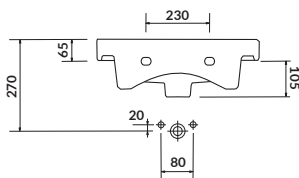

MODUO 50

Furniture washbasin

cat. no.: K116-009 | index: CCWF1007762074

The ceramic furniture washbasin **MODUO 50**, high quality of workmanship, proven functionality, can be mounted with furniture or on its own, it can also be combined with the following furniture: **CREA, LARA, MELAR, SMART, MODUO.**

characteristics:

- the unique **CERSANIT WHITE**
- suitable for many types of furniture
- easily washable surface
- high quality of workmanship
- 10-year warranty

width×depth×height [cm] 50×40×17