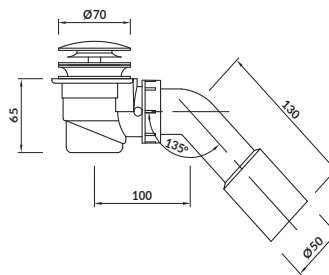

N

BATHTUB SIPHON

Click-clack black

cat. no.: S904-008 | index: AZAI1000083734

Siphon sold separately

characteristics:

- 2-year warranty

length×width×height [cm] 7×7×6,5

to be paired with:

CERSANIT CREA and ZEN freestanding bathtubs

N

BATHTUB SIPHON

Click-clack gold

cat. no.: S904-009 | index: AZAI1000093734

Siphon sold separately

characteristics:

- 2-year warranty

length×width×height [cm] 7×7×6,5

to be paired with:

CERSANIT CREA and ZEN freestanding bathtubs

N

BATHTUB SIPHON

Click-clack chrome

cat. no.: S904-010 | index: AZAI1000107450

Included in a set with **CERSANIT** freestanding bathtubs, but also available separately as a spare part

characteristics:

- 2-year warranty

length×width×height [cm] 7×7×6,5

to be paired with:

CERSANIT CREA and ZEN freestanding bathtubs