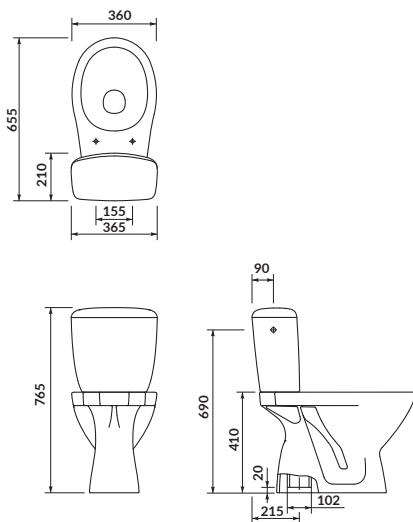

the set includes:

polypropylene toilet seat