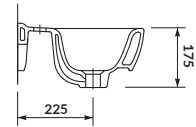

CERSANIA 60

Furniture washbasin

cat. no.: K11-0046 | index: CCWF1000500936

CERSANIA 60 ceramic washbasin with an opening for fittings and overflow outlet has been adapted for installation with furniture from **OLIVIA**, **BIANCO**, **SATI** and **RUBID** series or directly to the wall with a decorative siphon.

characteristics:

- the unique **CERSANIT WHITE**
- easily washable surface
- 10-year warranty

width×depth×height [cm] 65,5×41,5×18,5

to be assembled with:
decorative **CERSANIT** siphon

CERSANIA 55

Furniture washbasin

cat. no.: K11-0045 | index: CCWF1000480936

CERSANIA 55 ceramic washbasin with an opening for fittings and overflow outlet has been adapted for installation with furniture from **OLIVIA**, **BIANCO** series or directly to the wall with a decorative siphon.

characteristics:

- the unique **CERSANIT WHITE**
- easily washable surface
- 10-year warranty

width×depth×height [cm] 55×39×17,5

to be assembled with:
decorative **CERSANIT** siphon