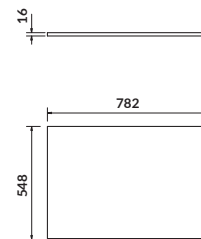

SMART 160

Furniture bathtub casing - front, white

cat. no.: S568-024 | index: FZZO1000823623

length×height [cm] 160×56

to be paired with:

SMART 160×80 bathtub
S301-119, S301-118,

SMART 160

Furniture bathtub casing - front, grey

cat. no.: S568-025 | index: FZZO1000833623

length×height [cm] 160×56

to be paired with:

SMART 160×80 bathtub
S301-119, S301-118

SMART

Furniture bathtub casing - side, light ash

cat. no.: S568-028 | index: FZZO1000863625

length×height [cm] 28×56

to be paired with:

SMART 170×80, bathtub
S301-117, S301-116
SMART 160×80 bathtub
S301-119, S301-118