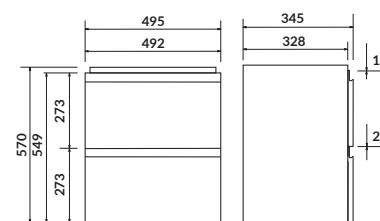

available colors:

white and grey