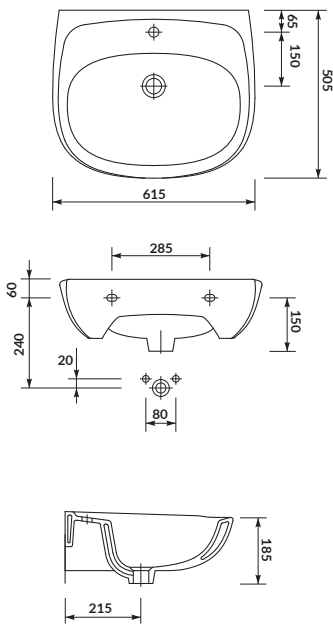

MARKET 55

Wall hung washbasin

cat. no.: K18-010 | index: CCWS1000250936

MARKET washbasin has a centrally located opening for fittings and overflow outlet. It can be mounted directly on the wall with a decorative siphon.

characteristics:

- the unique **CERSANIT WHITE**
- easily washable surface
- 10-year warranty

width×depth×height [cm] 56,5×46,5×18

to be assembled with:

decorative **CERSANIT** siphon