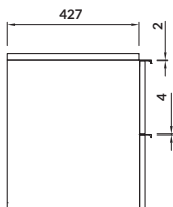

VIRGO 80

Washbasin cabinet with chrome handle

cat. no.: S522-028 | index: FZZW1011577171

Washbasin cabinet with black handle

cat. no.: S522-029 | index: FZZW1011587171

VIRGO series is a connection of elegance and modernity. Furniture is equipped with a handle, either chrome or black which may match with other accessories in your bathroom. **VIRGO** bathroom furniture is available in two colours: white and oak grey. **VIRGO 80** washbasin cabinet is made of a high gloss lacquered chipboard. It has two spacious drawers with full extension and equipped with soft-close system.

characteristics:

- soft-close system
- full extension drawer
- 2-year warranty on the furniture

width×depth×height [cm] 79,4×42,7×50,1

available colors:
oak grey, white