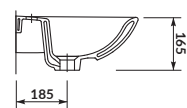

LIBRA 60

Furniture washbasin

cat. no.: K04-008 | index: CCWF1000050936

Elegant shape, traditional design and unique **CERSANIT WHITE** set **LIBRA 60** furniture washbasin apart. The washbasin with central opening for fittings and overflow outlet can be attached to the wall with a decorative siphon.

characteristics:

- the unique **CERSANIT WHITE**
- easily washable surface
- 10-year warranty

width×depth×height [cm] 60×45,5×19,5

to be assembled with:
decorative **CERSANIT** siphon

LIBRA 50

Furniture washbasin

cat. no.: K04-006 | index: CCWF1000040936

Elegant shape, traditional design and unique **CERSANIT WHITE** set **LIBRA 50** furniture washbasin apart. The washbasin with central opening for fittings and overflow outlet can be attached to the wall with a decorative siphon.

characteristics:

- the unique **CERSANIT WHITE**
- easily washable surface
- 10-year warranty

width×depth×height [cm] 50×38×16,5

to be assembled with:
decorative **CERSANIT** siphon