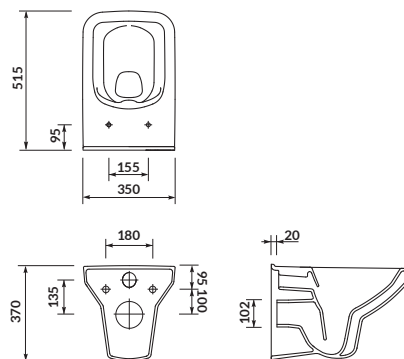

characteristics:

- **CleanOn** technology
- the unique **CERSANIT WHITE**
- highest hygiene standard
- 2/4, 3/5L flushing system
- 10-year warranty on ceramics
- 2-year warranty for toilet seat

width×depth×height [cm] 35×51,5×37

the set includes:

COMO SLIM duroplast, soft-close, easy-ff toilet seat

CITY NEW

Wall hung bowl CleanOn

cat. no.: K35-028 | index: CCHZ1001441986

CITY wall hung bowl with the innovative **CleanOn** technology. Thanks to this technology, the water effectively washes all internal surfaces of the bowl resulting in a cleaner and safer toilet for longer. Its modern design is what distinguishes **CITY** wall hung bowl.

characteristics:

- **CleanOn** technology
- the unique **CERSANIT WHITE**
- hidden fixation system
- highest hygiene standard
- 3/5L flushing system
- 10-year warranty on ceramics

width×depth×height [cm] 37×53×35,5

to be paired with:

CITY series toilet seats