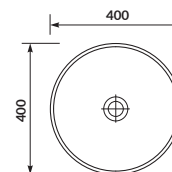

countertop cabinet
INVERTO 100/80