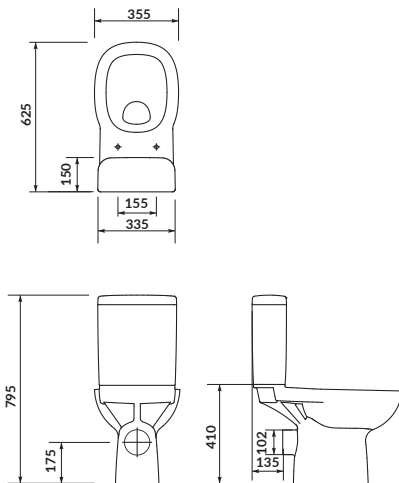

PRESIDENT

Corner WC compact 431 011

cat. no.: K08-065 | index: CCKZ1012121833

PRESIDENT WC compact has a horizontal outlet and water inlet from the bottom of the tank.

characteristics:

- the unique **CERSANIT WHITE**
- highest hygiene standard
- 3/6L flushing system
- 10-year warranty on ceramics
- 2-year warranty for toilet seat

width×depth×height [cm] 37,5×76×76

the set includes:

duroplast, soft-close, easy-off toilet seat