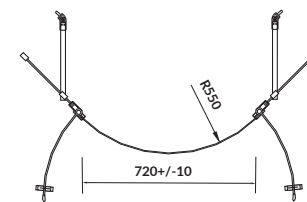

MODUO 90×195

Shower enclosure wall

cat. no.: S162-008 | index: EZZG1000107074

characteristics:

- CleanPro coating
- 6 mm safety glass
- 3-year warranty

width×height [cm] 90×195

MODUO 80×195

Shower enclosure wall

cat. no.: S162-007 | index: EZZG1000097074

characteristics:

- CleanPro coating
- 6 mm safety glass
- 3-year warranty

width×height [cm] 80×195

MODUO 90×90×195

Halfround shower enclosure

cat. no.: S162-010 | index: EZZF1001975974

characteristics:

- CleanPro coating
- 6 mm safety glass
- metal handles
- column hinge with door lift function
- chrome-plated wall support bar included
- 3-year warranty

width×depth×height [cm] 90×90×195