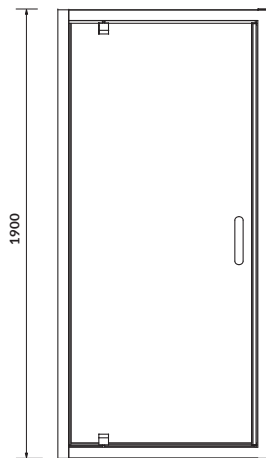

PIVOT door

cat. no.: S157-007 | index: EZZD1000336332

characteristics:

- CleanPro coating
- 5 mm safety glass
- metal handles
- PIVOT type hinge
- 3-year warranty

width×height [cm] 80×190

254
255

ARTECO 120×90×190