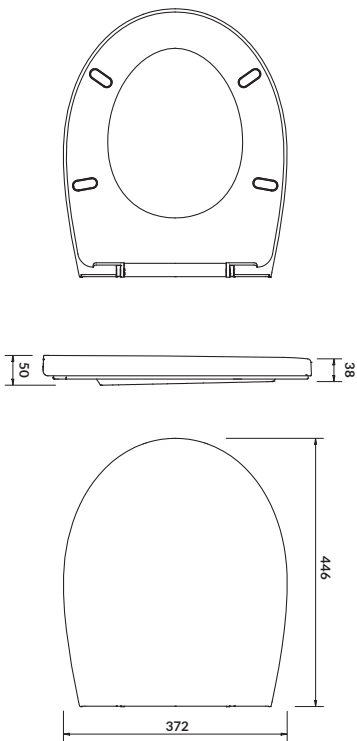

characteristics:

- highest quality polypropylene
- soft-close system
- 2-year warranty

width×depth [cm] 37,2×44,6