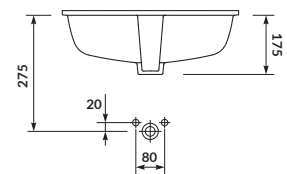

countertop cabinet
INVERTO 100/80