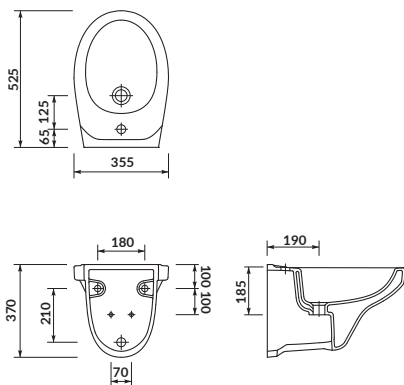

- the unique **CERSANIT WHITE**
- 10-year warranty on ceramics

width×depth×height [cm] 35,5×52,5×37

TOILET SEATS

N

INVERTO SLIM WRAP

Toilet seat

cat. no.: K98-0187 | index: CSSD1003843434

INVERTO SLIM WRAP soft-close system toilet seat is made of damage-resistant duroplast. The simple construction ensures easy cleaning, and the innovative one button easy-off system allows for quick and easy removal at the touch of a button. The soft-close system will ensure that the toilet seat will gradually lower, preventing it from suddenly hitting the bowl. The specially profiled design of the toilet seat guarantees high comfort of use.