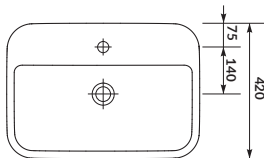

CASPIA OVAL 60

Countertop washbasin

cat. no.: K11-0099 | index: CCWT1000130768

CASPIA OVAL 60 washbasin has a oval bowl, a centrally located opening for fittings and overflow outlet. Washbasin can be mounted on a countertop or with a cabinet. A template for cutting out the mounting holes is included.

characteristics:

- the unique **CERSANIT WHITE**
- increased space for toiletries
- easily washable surface
- 10-year warranty

width×depth×height [cm] 60×42×15