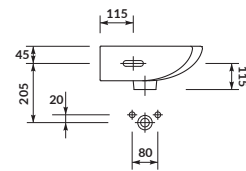

EKO 35

Wall hung washbasin - left

cat. no.: K07-002-L | index: CCWS1000070936

EKO 35 washbasin will work well even in the smallest bathroom. The opening for fittings on the left allows for optimum use of space, and the classic shape blends in with bathrooms in different styles.

characteristics:

- the unique **CERSANIT WHITE**
- available in left or right-hand versions
- easily washable surface
- 10-year warranty

width×depth×height [cm] 35×30,5×15

EKO 35

Wall hung washbasin - right

cat. no.: K07-002-P | index: CCWS1000080936

EKO 35 washbasin will work well even in the smallest bathroom. The opening for fittings on the right allows for optimum use of space, and the classic shape blends in with bathrooms in different styles.

characteristics:

- the unique **CERSANIT WHITE**
- available in left or right-hand versions
- easily washable surface
- 10-year warranty

width×depth×height [cm] 35×30,5×15

SIGMA

Corner washbasin

cat. no.: K11-0013 | index: CCWC1000020936

SIGMA 30 corner mounted washbasin is designed for small bathrooms. It has a corner opening for fittings and overflow outlet. Washbasin adapted for wall mounting.

characteristics:

- the unique **CERSANIT WHITE**
- easily washable surface
- easily washable surface
- 10-year warranty

width×depth×height [cm] 35×35×15