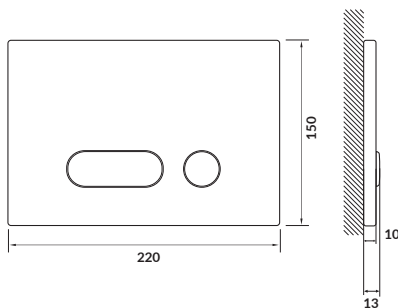

fits:

AQUA 0/2/4 concealed cistern frames