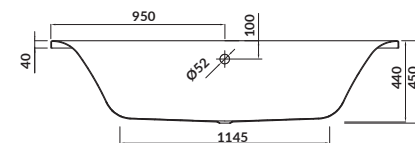

STOP UV
LONG-LASTING ACRYLIC WHITE

VIRGO

The rectangular bathtubs from **VIRGO** series are characterized by modern design and exceptional comfort of use. Slightly inclined backrest and ergonomically profiled interior provide deep relaxation during bathing. The highest quality acrylic used in the **VIRGO** series makes the interior of the bathtub pleasant to touch, it heats up immediately and keeps comfort temperature of the water for a long time. The acrylic also dampens the noise of the inflowing water. For each bathtub model there is a possibility of buying an additional casings: side and front. The series includes bathtubs in six sizes, making them suitable for both small and large bathrooms. The biggest bathtub – **VIRGO 190** – is suitable for two person use, it has symmetrical backrests and a central water outlet (at the longer side).

N

VIRGO 190×90

Rectangular bathtub

cat. no.: S301-221

index: AZBR1003217597

characteristics:

- the unique **CERSANIT WHITE**
- double reinforcement
- adjustable legs included
- 10-year warranty

length×width×depth [cm] 190×90×44

height with legs [cm] 54 - 62

volume to overflow [l] 260

to be paired with:

bathtub casing - front: S401-114

bathtub casing - side: S401-115

bathtub siphon: S904-004