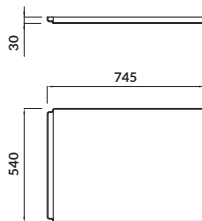

SMART 170

Furniture bathtub casing - front, white

cat. no.: S568-026 | index: FZZO1000843624

length×height [cm] 170×56

to be paired with:

SMART 170×80 bathtub

S301-117, S301-116