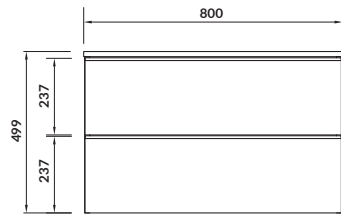

characteristics:

- soft-close system
- lacquered fronts
- full extension drawer
- 2-year warranty on the furniture

width×depth×height [cm] 80×46,9×49,9

available colors:
oak grey, white