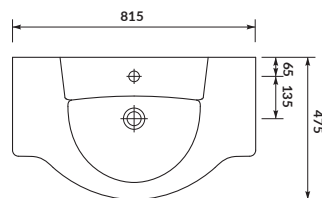

LIBRA 80

Furniture washbasin

cat. no.: K04-012

index: CCWF1000060752

Elegant shape, traditional design and the unique **CERSANIT WHITE** are what sets **LIBRA 80** furniture washbasin apart. The washbasin with central opening for fittings and overflow outlet can be attached to the wall with a decorative siphon.

characteristics:

- the unique **CERSANIT WHITE**
- increased space for toiletries
- easily washable surface
- 10-year warranty

width×depth×height [cm] 81,5×47,5×19,5

to be assembled with:

decorative **CERSANIT** siphon