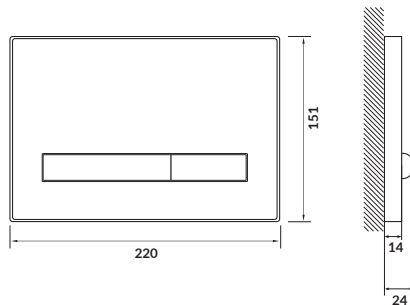

fits:

AQUA 0/2/4 concealed cistern frames