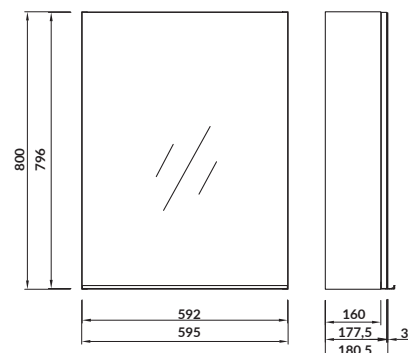

characteristics:

- soft-close system
- right- or left-hand door installation
- 2-year warranty on the furniture

width×depth×height [cm] 59,5×18,5×80

available colors:

oak grey, white

N

VIRGO 60

Mirror cabinet with black handle