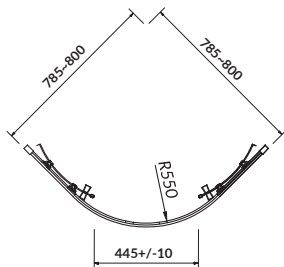

SET B153

ARTECO shower enclosure,
TAKO shower tray

cat. no.: S601-116 | index: SZEZ1002836661

set composition:

ARTECO square enclosure 90×90×190
TAKO shower tray 90×4

characteristics:

- CleanPro coating
- 5 mm safety glass
- metal handles
- PIVOT type hinge
- 3-year warranty

width×depth×height [cm] 90×90×194