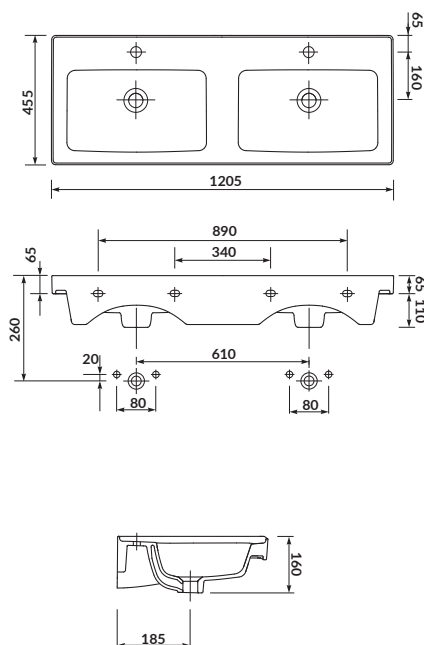

N

CREA 120

Furniture washbasin

□ cat. no.: K673-006 | index: CCWF1008418215

CREA furniture washbasins delight with their lightness, delicate shapes and incredibly thin walls. At the same time, thanks to our new **ROCKLITE** ceramic mass, they are surprisingly durable. The improved enamel ensures perfect coating, giving the surface of our ceramics a smooth and evenly white finish.

characteristics:

- the unique **CERSANIT WHITE**
- high quality of workmanship
- easily washable surface
- 10-year warranty

width×depth×height [cm] 120,5×45,5×16