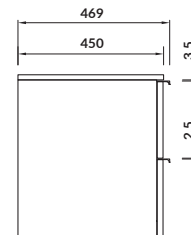

characteristics:

- soft-close system
- full extension drawer
- 2-year warranty on the furniture

width×depth×height [cm] 80×46,9×49,9

available colors:
oak grey, white