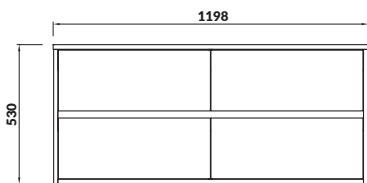

characteristics:

- hidden handles
- AQUASAFE technology
- full extension drawer
- 2-year warranty on the furniture

width×depth×height [cm] 119,8×45×53

available colors:

white, grey matt and oak veneer

countertop washbasins
CREA series