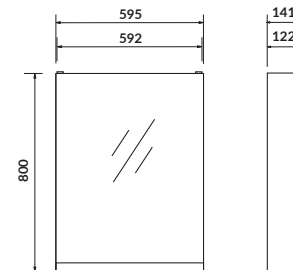

characteristics:

- left- or right-hand door installation
- soft-close system
- easy installation
- hidden handles
- 2-year warranty on the furniture

width×depth×height [cm] 59,5×14,1×80

available colors:
white and grey