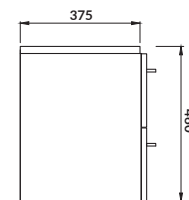

available colors:

grey, white, walnut