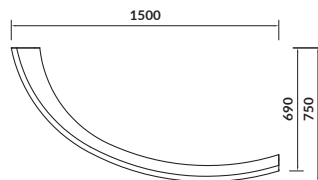

NANO 140

Bathtub casing - left

cat. no.: S401-061 | index: AZCB1000410069

length×height [cm] 140×54

to be paired with:

NANO 140×75 bathtub
S301-062