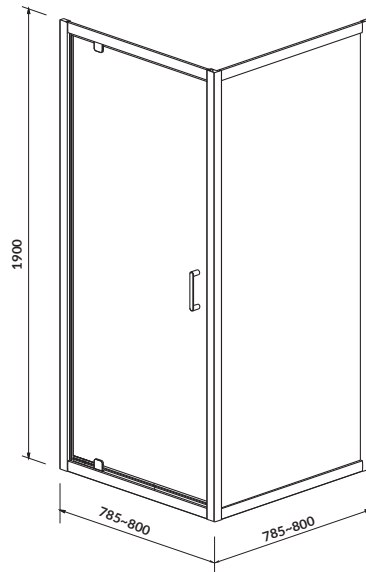

ARTECO 80×80×190

PIVOT corner shower enclosure

cat. no.: S157-009 | index: EZZS1001005980

characteristics:

- CleanPro coating
- 5 mm safety glass
- metal handles
- PIVOT type hinge
- 3-year warranty

width×depth×height [cm] 80×80×190