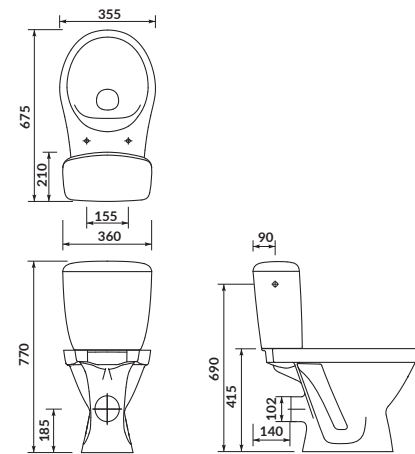

the set includes:

SLIM duroplast, soft-close, easy-off toilet seat