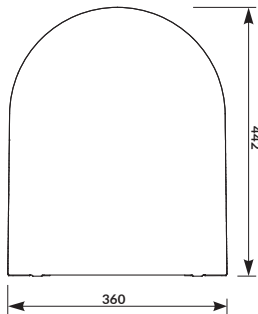

MILLE SLIM

Toilet seat

cat. no.: K98-0227 | index: CSSD1004126707

MILLE SLIM toilet seat is made of a durable duroplast. This model is equipped with soft-close system, which guarantees that the seat will always close gradually without hitting the bowl, and one button easy-off system that makes the bowl and the seat easier to keep clean.

characteristics:

- highest quality duroplast
- one button easy-off system
- soft-close system
- 2-year warranty

width×depth [cm] 36×44,2