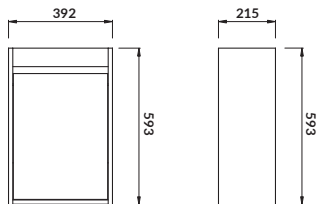

available colors:

white, grey matt and oak veneer