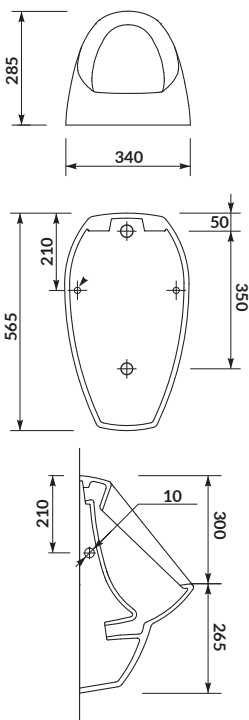

characteristics:

- the unique **CERSANIT WHITE**
- color consistency with other **CERSANIT** products
- rear water supply
- 10-year warranty on ceramics

width×depth×height [cm] 34×28,5×56,5

included with:
mounting kit