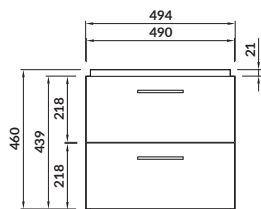

characteristics:

- soft-close system
- chrome-plated handles
- 10-year warranty on ceramics
- 2-year warranty on the furniture

width×depth×height [cm] 49,4×39,7×46

available colors:
white, grey, walnut