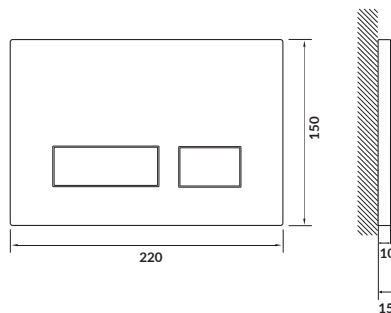

MOVI

Mechanical flush button – white

cat. no.: S97-010 | index: COAB1001233930

MOVI button set finished in white colour is a universal solution for modern and elegant interiors. The angular shapes will be a perfect match for the straight-lined style of ceramics or bathroom furniture. The button set is designed for economical dual flushing system.

characteristics:

- **FRESH SYSTEM**-compatible
- easy to assemble
- economical flushing
- 3-year warranty

width×depth×height [cm] 22×1×15

fits:

AQUA 0/2/4 concealed cistern frames