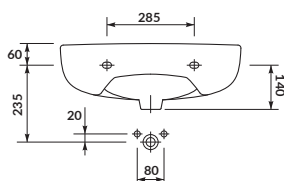

characteristics:

- the unique **CERSANIT WHITE**
- easily washable surface
- 10-year warranty

width×depth×height [cm] 60×48,5×19

to be assembled with:
decorative **CERSANIT** siphon,
PRESIDENT semi- or pedestal