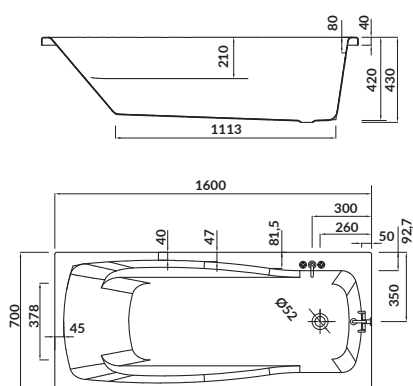

LANA 160×70

Rectangular bathtub

cat. no.: S301-162 | index: AZBR1001651943

characteristics:

- the unique **CERSANIT WHITE**
- double reinforcement
- adjustable legs included
- 10-year warranty

length×width×depth [cm] 160×70×42

height with legs [cm] 52-64

volume to overflow [l] 170

to be paired with:

bathtub casing - front: S401-068

bathtub casing - side: S401-071

bathtub siphon: S904-004