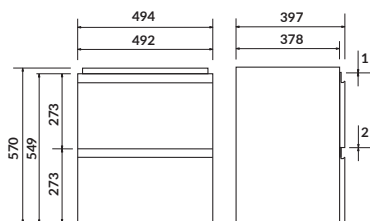

characteristics:

- soft-close system
- easy installation
- hidden handles
- 2-year warranty on the furniture

width×depth×height [cm] 49,4×39,7×57

available colors:
white and grey

furniture washbasin
CREA 50