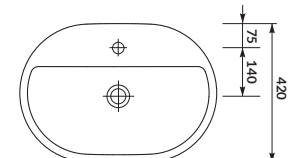

countertop
MODUO
140/120/118/100/80/60