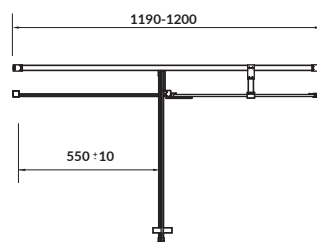

CREA 100×200

Shower enclosure door with hinges - left

cat. no.: S159-001 | index: EZZD1000216332

characteristics:

- CleanPro coating
- 8 mm safety glass
- chrome-plated drip rail
- hinge flush fitting with glass
- chrome-plated wall support bar included
- 7-year warranty

width×height [cm] 100×200