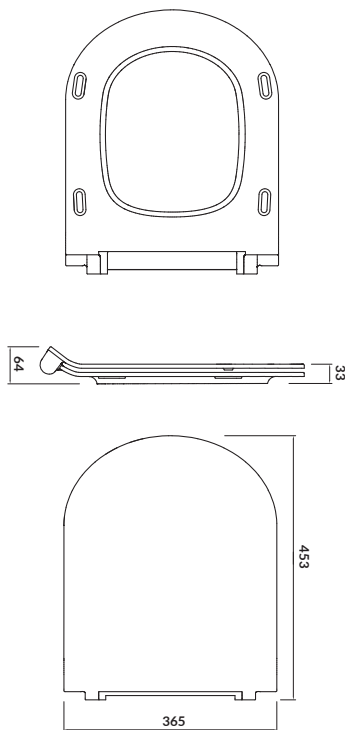

CITY SLIM

Toilet seat

cat. no.: K98-0134 | index: CSSD1003561852

CITY SLIM toilet seat made of highest quality duroplast is durable and aesthetic. In addition, it is equipped with one button easy-off system, which makes it easy to clean, while the soft-close system prevents it from hitting the ceramics.

characteristics:

- highest quality duroplast
- one button easy-off system
- soft-close system
- 2-year warranty

width×depth [cm] 36,5×45,3