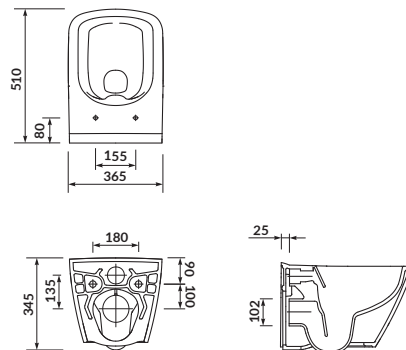

characteristics:

- **CleanOn** technology
- the unique **CERSANIT WHITE**
- hidden fixation system
- highest hygiene standard
- 3/5L flushing system
- 10-year warranty on ceramics
- 2-year warranty for toilet seat

width×depth×height [cm] 36,5×51×34,5

the set includes:

VIRGO CITY SQUARE duroplast, soft-close toilet seat