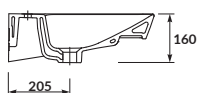

washbasin cabinet
LARA 100/80