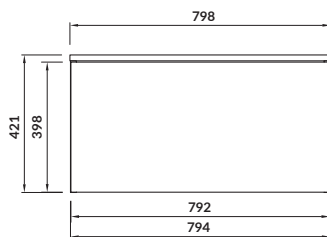

INVERTO 80 CALACATTA

Countertop cabinet

cat. no.: S930-001 | index: FZZW1010363475

INVERTO cabinet with countertop is a bathroom furniture that combines modernity and simplicity of form. Thanks to the use of ceramic tiles on the front, furniture from the new collection will make any bathroom elegant. The cabinet is made of moisture-resistant board. The drawers are equipped with the soft-close system and the **PUSH** touch opening system. Special low-profile washbasin siphon for full use of the drawer is included.

characteristics:

- tiles on the front of the furniture
- **AQUASAFE** technology
- push system
- soft-close system
- low-profile washbasin siphon
- 2-year warranty on the furniture

width×depth×height [cm] 79,8×45×42,1

for installation with:

INVERTO, CREA, CITY, CASPIA countertop washbasin