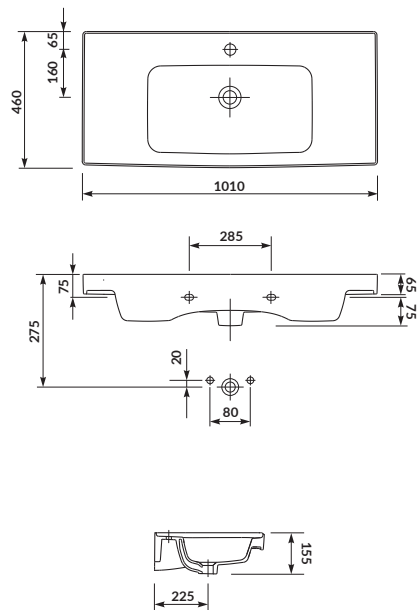

CREA 100

Furniture washbasin

cat. no.: K114-018 | index: CCWF1007338215

CREA furniture washbasins impress with their lightness and delicacy of shapes with extremely thin walls. At the same time, thanks to the new **ROCKLITE** ceramic mass, they are amazingly durable. The improved glaze covers their surface perfectly, making them ideally smooth and uniformly white.

characteristics:

- the unique **CERSANIT WHITE**
- suitable for many types of furniture
- high quality of workmanship
- 10-year warranty

width×depth×height [cm] 101×46×15,5