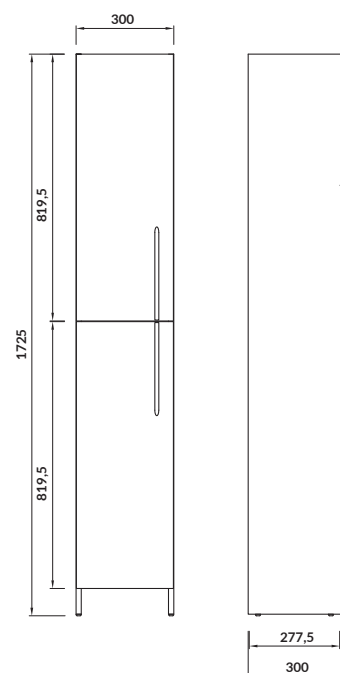

available colors:

white