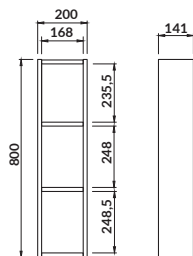

MODUO 20

Module open wall hung cabinet

cat. no.: K116-023 | index: FZZH1000821986

MODUO 20 open hanging cabinet is made of moisture-resistant sand oak particle board with open, capacious shelves. Back of the cabinet is finished in grey.

characteristics:

- 2-year warranty
- easy installation
- hidden handles

width×depth×height [cm] 20×14,1×80

available colors:
oak

418
419