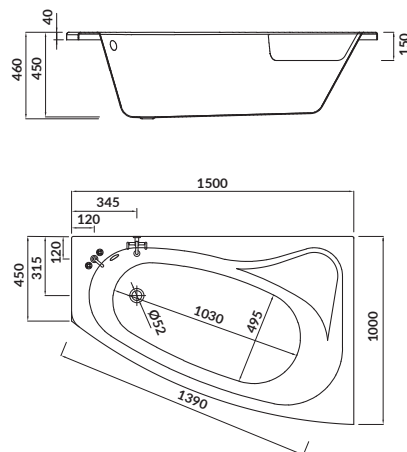

length×width×depth [cm] 150×100×45

height with legs [cm] 55–67

volume to overflow [l] 185

to be paired with:

bathtub casing: S401-086

bathtub siphon: S904-004

SICILIA 140×100

Asymmetric bathtubs – left