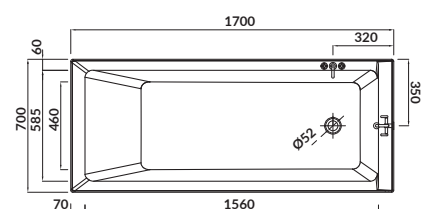

STOP UV
LONG-LASTING ACRYLIC WHITE

BALINEA

BALINEA bathtubs are perfect for those who value minimalistic, modern design. They are of classic rectangular shape and simple form.

BALINEA bathtubs feature comfortable backrest and high quality of manufacturing and acrylic used. They will easily harmonise with any bathroom arrangement. Additional accessories for **BALINEA** bathtubs, casing and screen, are available separately.

BALINEA 170×70

Rectangular bathtub

cat. no.: S301-144

index: AZBR1000791296

characteristics:

- the unique **CERSANIT WHITE**
- double reinforcement
- adjustable legs included
- 10-year warranty

length×width×depth [cm] 170×70×40

height with legs [cm] 50 - 62

volume to overflow [l] 170

to be paired with:

bath casing - front: S401-069

bath casing - side: S401-071

bathtub siphon: S904-004