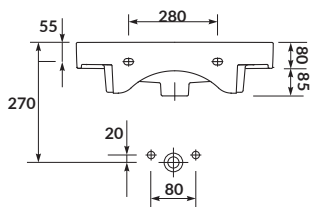

characteristics:

- the unique **CERSANIT WHITE**
- easily washable surface
- high quality of workmanship
- 10-year warranty

width×depth×height [cm] 60 × 41 × 16,5

to be assembled with:

decorative **CERSANIT** siphon