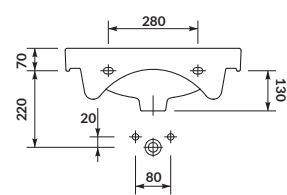

CERSANIA 60

Furniture washbasin

cat. no.: K11-0046 | index: CCWF1000500936

CERSANIA 60 ceramic washbasin with an opening for fittings and overflow outlet has been adapted for installation with furniture from **OLIVIA**, **BIANCO**, **SATI** and **RUBID** series or directly to the wall with a decorative siphon.

characteristics:

- the unique **CERSANIT WHITE**
- easily washable surface
- 10-year warranty

width×depth×height [cm] 65,5×41,5×18,5

to be assembled with:
decorative **CERSANIT** siphon

CERSANIA 55

Furniture washbasin

cat. no.: K11-0045 | index: CCWF1000480936

CERSANIA 55 ceramic washbasin with an opening for fittings and overflow outlet has been adapted for installation with furniture from **OLIVIA**, **BIANCO** series or directly to the wall with a decorative siphon.

characteristics:

- the unique **CERSANIT WHITE**
- easily washable surface
- 10-year warranty

width×depth×height [cm] 55×39×17,5

to be assembled with:
decorative **CERSANIT** siphon