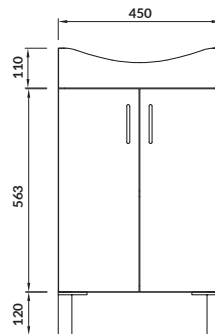

available colors:

white