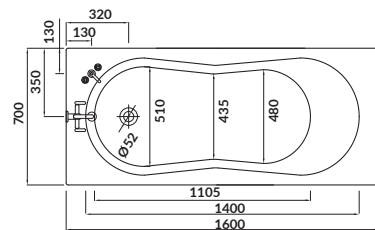

NIKE 150×70

Rectangular bathtub

cat. no.: S301-246 | index: AZBR1002700032

characteristics:

- the unique **CERSANIT WHITE**
- double reinforcement
- adjustable legs included
- 10-year warranty

length×width×depth [cm] 150×70×45

height with legs [cm] 55-63

volume to overflow [l] 180

to be paired with:

bathtub casing - front: S401-028
bathtub casing - side: S401-031
bathtub siphon: S904-004