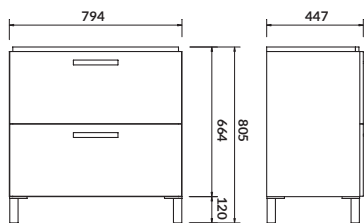

characteristics:

- wall hung or standing
- two spacious drawers
- 2-year warranty on the furniture

width×depth×height [cm] 79,4×44,7×66,4

available colors:
white

furniture washbasin
INVERTO 60

furniture washbasin
CREA 80/60