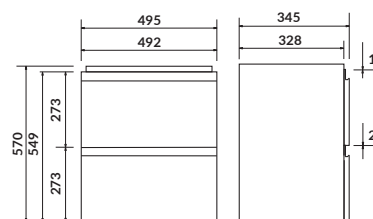

available colors:

white and grey