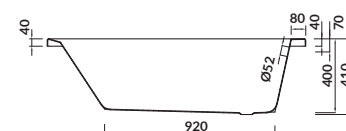

BALINEA 160×70

Rectangular bathtub

cat. no.: S301-143 | index: AZBR1000781232

characteristics:

- the unique **CERSANIT WHITE**
- double reinforcement
- adjustable legs included
- 10-year warranty

length×width×depth [cm] 160×70×40

height with legs [cm] 50 - 62

volume to overflow [l] 160

to be paired with:

bath casing - front: S401-068

bath casing - side: S401-071

bathtub siphon: S904-004

BALINEA 150×70

Rectangular bathtub

cat. no.: S301-142 | index: AZBR1000771331

characteristics:

- the unique **CERSANIT WHITE**
- double reinforcement
- adjustable legs included
- 10-year warranty

length×width×depth [cm] 150×70×40

height with legs [cm] 50 - 62

volume to overflow [l] 150

to be paired with:

bath casing - front: S401-067

bath casing - side: S401-071

bathtub siphon: S904-004

BALINEA 140×70

Rectangular bathtub

cat. no.: S301-141 | index: AZBR1000761224

characteristics:

- the unique **CERSANIT WHITE**
- double reinforcement
- adjustable legs included
- 10-year warranty

length×width×depth [cm] 140×70×40

height with legs [cm] 50 - 62

volume to overflow [l] 130

to be paired with:

bath casing - front: S401-066

bath casing - side: S401-071

bathtub siphon: S904-004