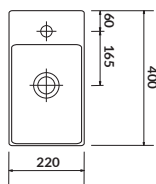

characteristics:

- the unique **CERSANIT WHITE**
- fits many types of furniture
- high quality of workmanship
- easily washable surface
- 10-year warranty

width×depth×height [cm] 40×22×15,5

washbasin cabinet
CREA 40