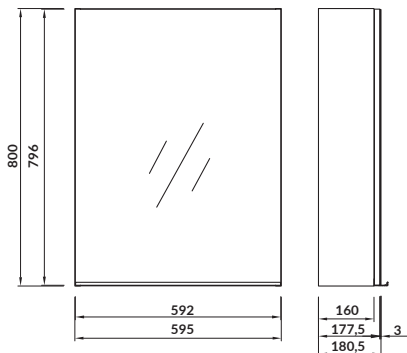

characteristics:

- soft-close system
- right- or left-hand door installation
- 2-year warranty on the furniture

width×depth×height [cm] 59,5×18,5×80

available colors:

oak grey, white

N

VIRGO 60

Mirror cabinet with black handle