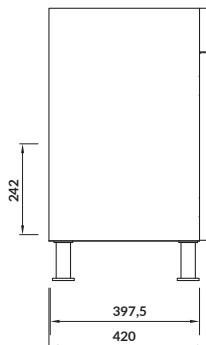

available colors:

white