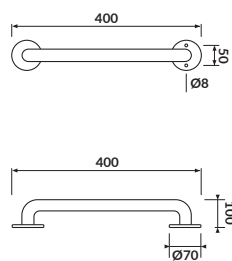

characteristics:

- stainless steel
- maximum load: 120 kg
- 2-year warranty

width×depth×height [cm] 40×9×6