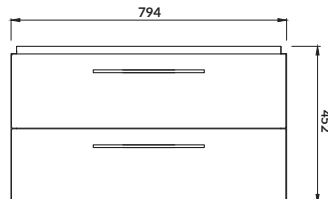

characteristics:

- soft-close system
- chrome-plated handles
- 10-year warranty on ceramics
- 2-year warranty on the furniture

width×depth×height [cm] 79,4×44,7×45,2

available colors:

grey, white, walnut

N