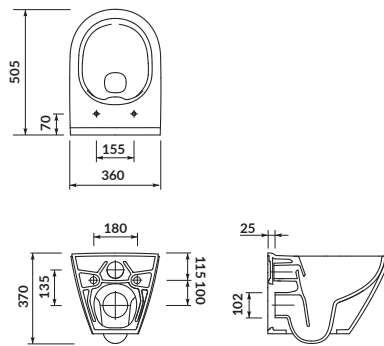

width×depth×height [cm] 36×50,5×37

the set includes:

CITY OVAL SLIM duroplast, soft-close, one button easy-off toilet seat

N

CITY OVAL

Wall hung bidet

cat. no.: K35-043 | index: CCBW1001617797

CITY OVAL wall hung bidet comes with a standard opening for armature. It is designed for installation with a concealed frame.