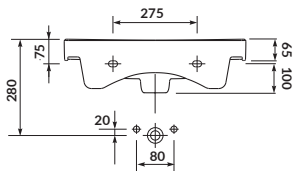

CREA 50

Furniture washbasin

cat. no.: K114-005 | index: CCWF1007308215

CREA furniture washbasins impress with their lightness and delicacy of shapes with extremely thin walls. At the same time, thanks to the new **ROCKLITE** ceramic mass, they are amazingly durable. The improved glaze covers their surface perfectly, making them ideally smooth and uniformly white.

characteristics:

- the unique **CERSANIT WHITE**
- suitable for many types of furniture
- high quality of workmanship
- 10-year warranty

width×depth×height [cm] 50,5×40×17,5