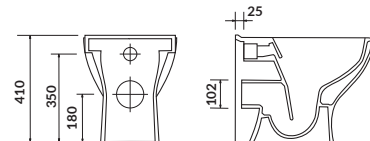

the set includes:

SLIM duroplast, soft-close, easy-off toilet seat