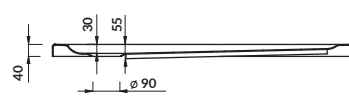

- premium quality acrylic
- double reinforcement
- 10-year warranty

width×depth×height [cm] 100×80×4

depth to the bottom [cm] 3

drain diameter [mm] 90

to be paired with:

shower tray siphon: S904-006

TAKO 90