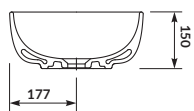

MODUO 50 RECTANGULAR

Countertop washbasin

cat. no.: K116-050 | index: CCWT1000686401

MODUO 50 countertop washbasin (rectangular) is made of ceramic chamotte - with thin, 8 mm walls. Designer look of washbasin will fit perfectly in modern bathroom interiors. Washbasin can be fitted with cabinets: **MODUO, CREA, VIRGO** and **INVERTO**.

characteristics:

- the unique **CERSANIT WHITE**
- fits to many types of furniture
- easily washable surface
- 10-year warranty

width×depth×height [cm] 50,5×36×15