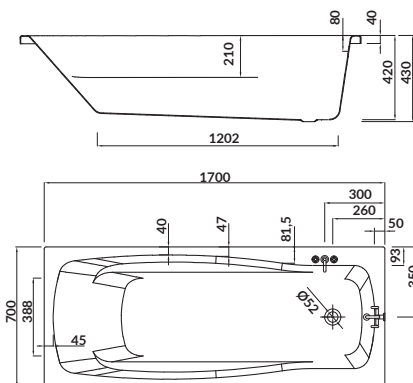

LANA bathtubs, available in four sizes, features practical interior design solution. Comfort of use is ensured by an ergonomic profiled backrest and armrests, as well as widened edges for easy storage of cosmetics needed during bathing. The bathtubs can be completed with side and front casings that underlines their geometric design. Adjustable feet are included to mount the bathtub at the height that suits individual needs.

LANA 170×70

Rectangular bathtub

cat. no.: S301-163

index: AZBR1001661943

characteristics:

- the unique **CERSANIT WHITE**
- double reinforcement
- adjustable legs included
- 10-year warranty

length×width×depth [cm] 170×70×42

height with legs [cm] 52-64

volume to overflow [l] 185

to be paired with:

bathtub casing - front: S401-069

bathtub casing - side: S401-071

bathtub siphon: S904-004