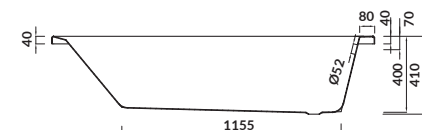

height with legs [cm] 50 - 62

volume to overflow [l] 170

to be paired with:

bath casing - front: S401-069

bath casing - side: S401-071

bathtub siphon: S904-004

BALINEA 160×70

Rectangular bathtub