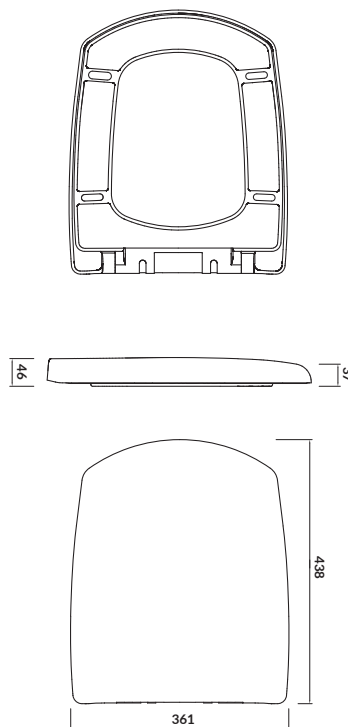

characteristics:

- highest quality duroplast
- easy-off system
- soft-close system
- 2-year warranty

width × depth [cm] 36,1 × 43,8