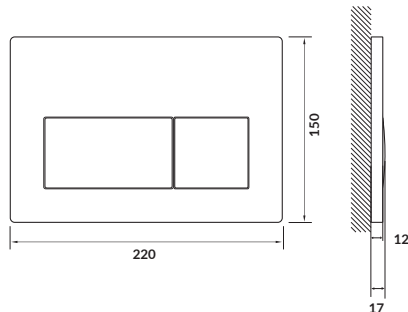

fits:

AQUA 0/2/4 concealed cistern frames