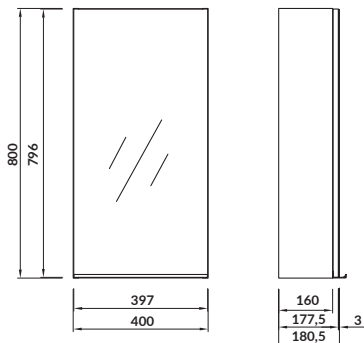

N

VIRGO 40

Mirror cabinet with chrome handle

☐ cat. no.: S522-010 | index: FZZM1002121825

VIRGO series is a connection of elegance and modernity. Furniture is equipped with a handle, either chrome or black which may match with other accessories in your bathroom. **VIRGO** bathroom furniture is available in two colours: white and oak grey. **VIRGO 40** mirror cabinet white with black handle is made of a high gloss lacquered chipboard. It has got three graphite glass shelves. Door is equipped with soft-close system.

characteristics:

- soft-close system
- right- or left-hand door installation
- 2-year warranty on the furniture

width×depth×height [cm] 40×18,5×80

available colors:
oak grey, white

N

VIRGO 40

Mirror cabinet with chrome handle

☐ cat. no.: S522-011 | index: FZZM1002131825

VIRGO series is a connection of elegance and modernity. Furniture is equipped with a handle, either chrome or black which may match with other accessories in your bathroom. **VIRGO** bathroom furniture is available in two colours: white and oak grey. **VIRGO 40** mirror cabinet white with black handle is made of a high gloss lacquered chipboard. It has got three graphite glass shelves. Door is equipped with soft-close system.

characteristics:

- soft-close system
- right- or left-hand door installation
- 2-year warranty on the furniture

width×depth×height [cm] 40×18,5×80

available colors:
oak grey, white

N

VIRGO 40

Mirror cabinet with black handle

☐ cat. no.: S522-012 | index: FZZM1002141825