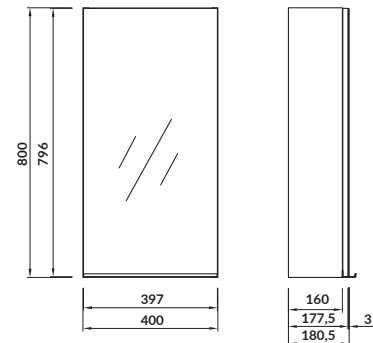

N

VIRGO 40

Mirror cabinet with chrome handle

☐ cat. no.: S522-010 | index: FZZM1002121825

VIRGO series is a connection of elegance and modernity. Furniture is equipped with a handle, either chrome or black which may match with other accessories in your bathroom. **VIRGO** bathroom furniture is available in two colours: white and oak grey. **VIRGO 40** mirror cabinet white with black handle is made of a high gloss lacquered chipboard. It has got three graphite glass shelves. Door is equipped with soft-close system.

characteristics:

- soft-close system
- right- or left-hand door installation
- 2-year warranty on the furniture

width×depth×height [cm] 40×18,5×80

available colors:
oak grey, white

N

VIRGO 40

Mirror cabinet with chrome handle

☐ cat. no.: S522-011 | index: FZZM1002131825

VIRGO series is a connection of elegance and modernity. Furniture is equipped with a handle, either chrome or black which may match with other accessories in your bathroom. **VIRGO** bathroom furniture is available in two colours: white and oak grey. **VIRGO 40** mirror cabinet white with black handle is made of a high gloss lacquered chipboard. It has got three graphite glass shelves. Door is equipped with soft-close system.

characteristics:

- soft-close system
- right- or left-hand door installation
- 2-year warranty on the furniture

width×depth×height [cm] 40×18,5×80

available colors:
oak grey, white

N

VIRGO 40

Mirror cabinet with black handle

☐ cat. no.: S522-012 | index: FZZM1002141825