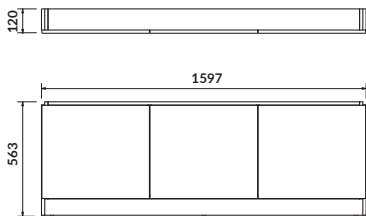

SMART 160

Furniture bathtub casing - front, grey

cat. no.: S568-025 | index: FZZO1000833623

length×height [cm] 160×56

to be paired with:

SMART 160×80 bathtub
S301-119, S301-118