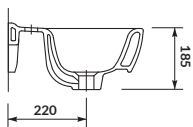

washbasin cabinet
OLIVIA 60/55