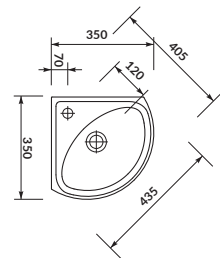

EKO 35

Wall hung washbasin - left

cat. no.: K07-002-L | index: CCWS1000070936

EKO 35 washbasin will work well even in the smallest bathroom. The opening for fittings on the left allows for optimum use of space, and the classic shape blends in with bathrooms in different styles.

characteristics:

- the unique **CERSANIT WHITE**
- available in left or right-hand versions
- easily washable surface
- 10-year warranty

width×depth×height [cm] 35×30,5×15

EKO 35

Wall hung washbasin - right

cat. no.: K07-002-P | index: CCWS1000080936

EKO 35 washbasin will work well even in the smallest bathroom. The opening for fittings on the right allows for optimum use of space, and the classic shape blends in with bathrooms in different styles.

characteristics:

- the unique **CERSANIT WHITE**
- available in left or right-hand versions
- easily washable surface
- 10-year warranty

width×depth×height [cm] 35×30,5×15

SIGMA

Corner washbasin

cat. no.: K11-0013 | index: CCWC1000020936

SIGMA 30 corner mounted washbasin is designed for small bathrooms. It has a corner opening for fittings and overflow outlet. Washbasin adapted for wall mounting.

characteristics:

- the unique **CERSANIT WHITE**
- easily washable surface
- easily washable surface
- 10-year warranty

width×depth×height [cm] 35×35×15