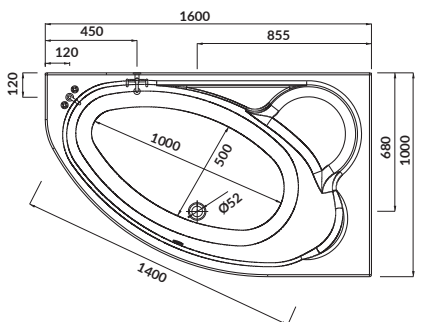

length×width×depth [cm] 160×100×45

height with legs [cm] 55–63

volume to overflow [l] 230

to be paired with:

bathtub casing: S401-117

bathtub siphon: S904-004

KALIOPE 153×100

Asymmetric bathtubs - left