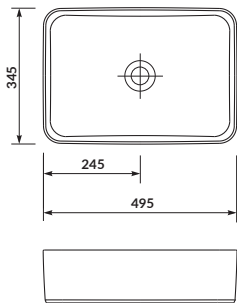

characteristics:

- the unique **CERSANIT WHITE**
- high quality of workmanship
- suitable for many types of furniture
- easily washable surface
- 10-year warranty

width×depth×height [cm] 49,5×34,5×13,5

CREA 35