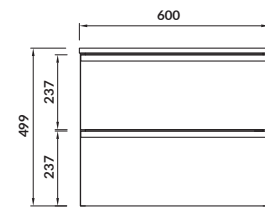

available colors:

oak grey, white