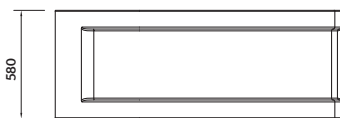

MEZA 170

Bathtub casing - left/right

cat. no.: S401-098 | index: AZCB1001171061

length×height [cm] 170×54

to be paired with:

MEZA 170×100 bathtub
S301-126, S301-125