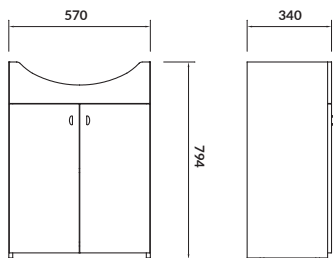

BIANCO 60

Washbasin cabinet

cat. no.: S509-031-DSM | index: FZZW1000300238

Two-door, standing **BIANCO** cabinet finished with lacquered particle board in white. The simple design is emphasized by the minimalist, chrome-plated handles that blend in with fittings. The furniture has been adapted for installation under the **CERSANIA NEW 60** washbasin.

characteristics:

- easily washable surface
- chrome-plated handles
- 2-year warranty on the furniture

width×depth×height [cm] 57×34×79,4

available colors:
white

BIANCO 50

Washbasin cabinet

cat. no.: S509-032-DSM | index: FZZW1000240396

Two-door, standing **BIANCO** cabinet finished with lacquered particle board in white. The simple design is emphasized by the minimalist, chrome-plated handles that blend in with fittings. The furniture has been adapted for installation under the **CERSANIA NEW 50** washbasin.

characteristics:

- easily washable surface
- chrome-plated handles
- 2-year warranty on the furniture

width×depth×height [cm] 47×31,5×79,4

available colors:
white