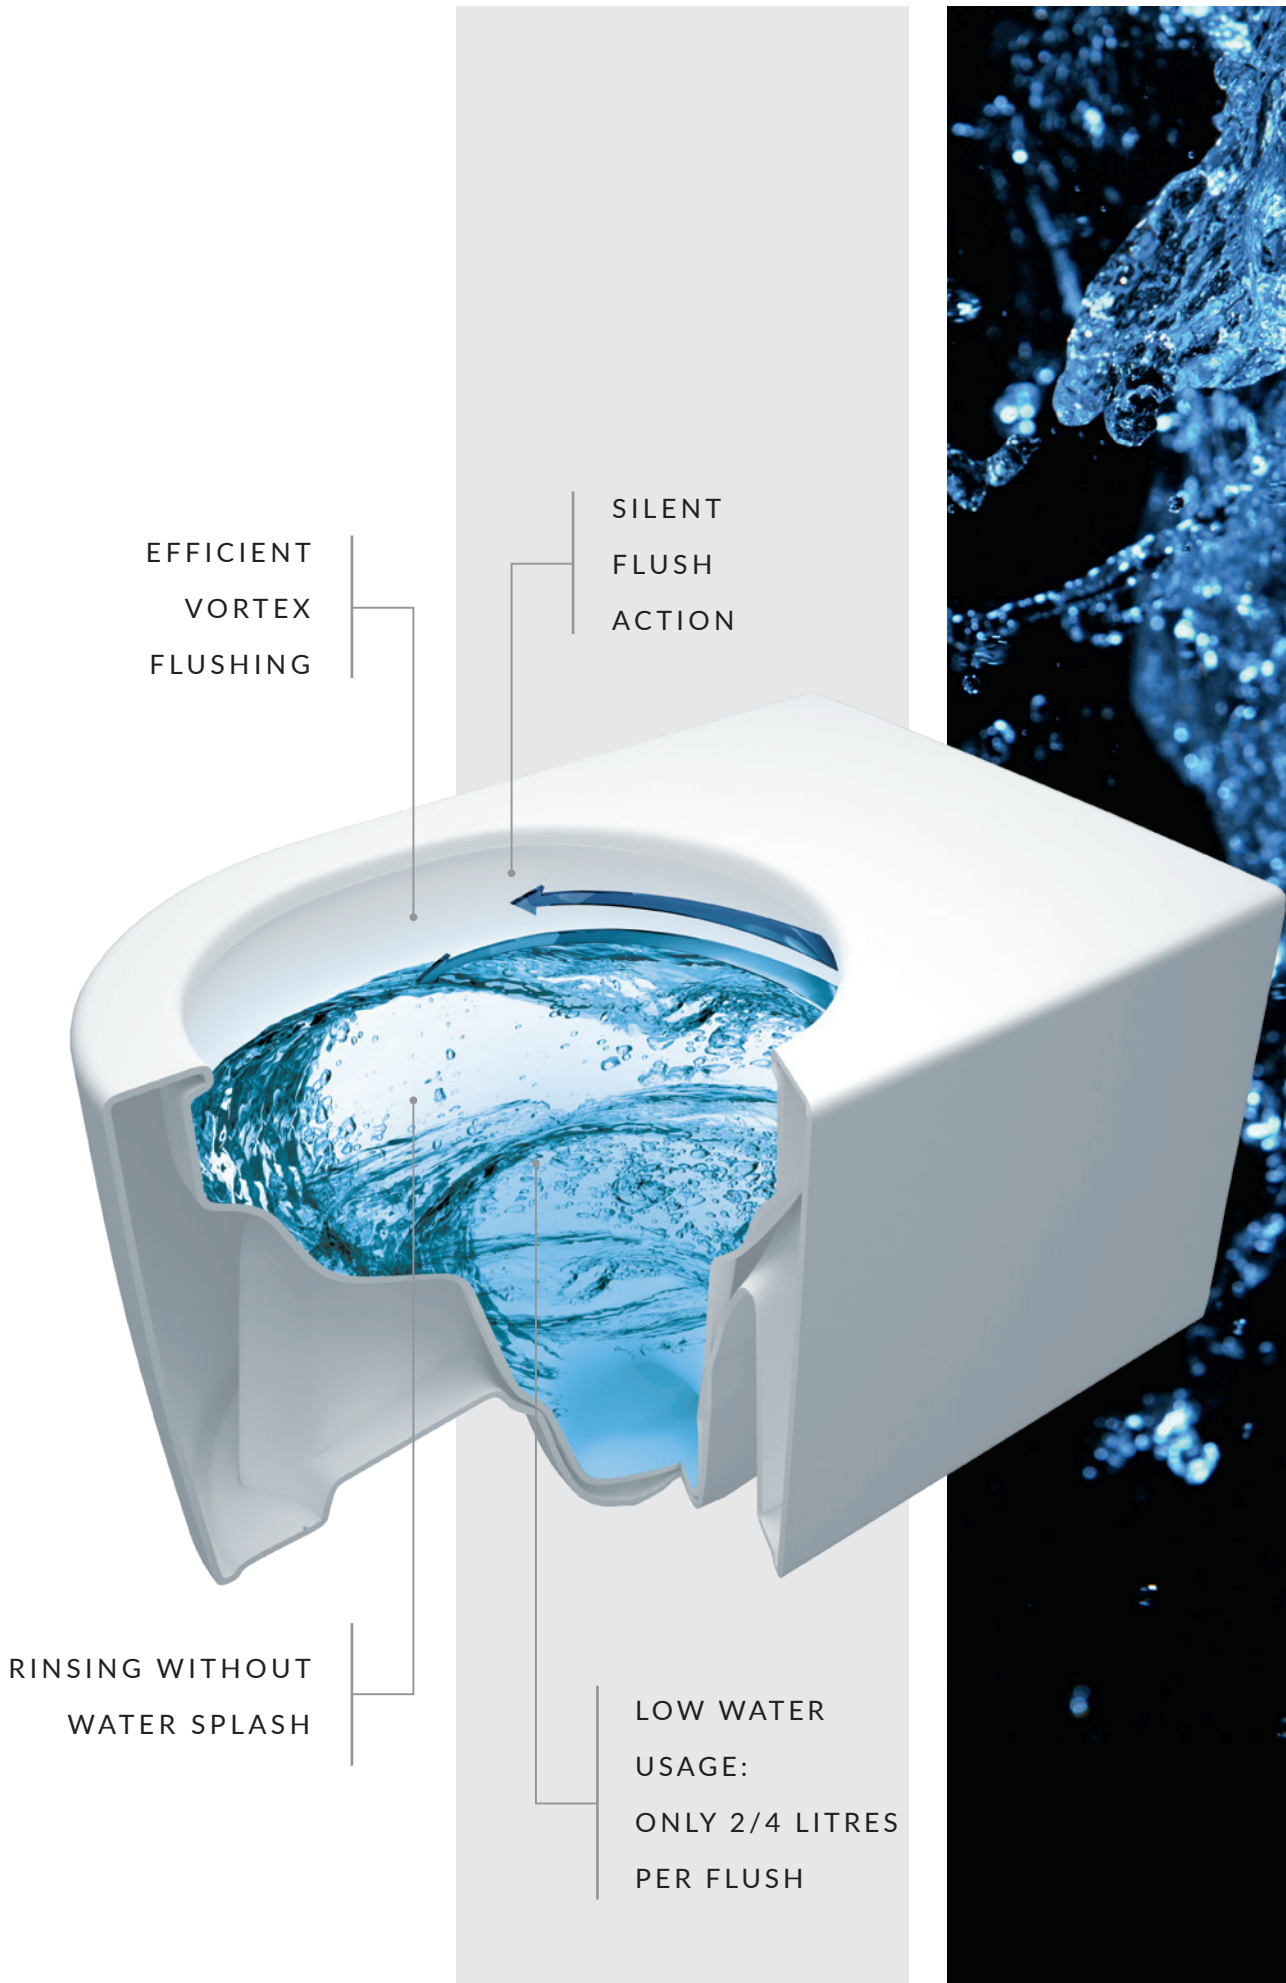

TECHNOLOGY

NATURE-INSPIRED TECHNOLOGY

Designers have always been
inspired by nature creating
extraordinary designs.

The unique shape of the wall
hung bowl is the result
of nature observation.

The inside of the toilet
is designed as if it was formed
by a water whirlpool.

The **StreamOn** technology
used in the wall hung
bowl refers to the natural
phenomena of the movement
of water, air or galaxies which
has existed since the dawn
of time.

The **StreamOn** system
mimics nature by reversing
the water flow, turning it into
a whirlpool.

EFFICIENT
VORTEX
FLUSHING

SILENT
FLUSH
ACTION

RINSING WITHOUT
WATER SPLASH

LOW WATER
USAGE:
ONLY 2/4 LITRES
PER FLUSH

INNOVATIVE FLUSHING SYSTEM

The water leaves a single flushing nozzle and washes the bowl interior in several swirls at a single flush: this is how all soil is removed with a perfect efficiency and a splash as low as a whisper. The unique internal form of **INVERTO** wall hung bowl follows the geometry, sculpted by the natural flow of water. In the WC wall hung bowl one flushing hole was used, with its special location. was used, with its special location. The strength of the flow of the water is thus varied, the back of the bowl is washed with a stronger jet than the front, where the flow of the water is much gentler.