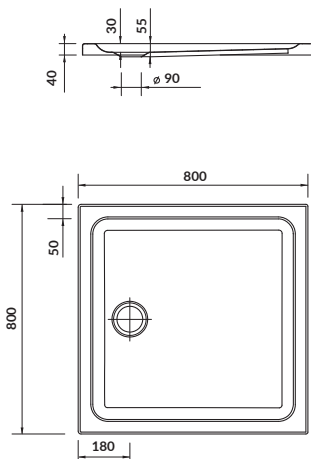

TAKO 90

Square shower tray built-in-panel

cat. no.: S204-012 | index: AZTS1000043528

characteristics:

- premium quality acrylic
- double reinforcement
- 10-year warranty

width×depth×height [cm] 90×90×16

depth to the bottom [cm] 6

drain diameter [mm] 90

to be paired with:

shower tray siphon: S904-006