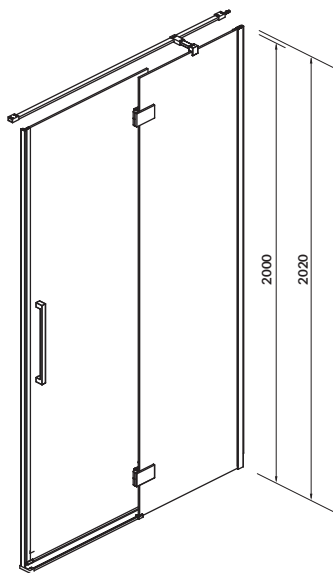

CREA 100×200

Shower enclosure door with hinges - right

cat. no.: S159-002 | index: EZZD100026332

characteristics:

- CleanPro coating
- 8 mm safety glass
- chrome-plated drip rail
- hinge flush fitting with glass
- chrome-plated wall support bar included
- 7-year warranty

width×height [cm] 100×200