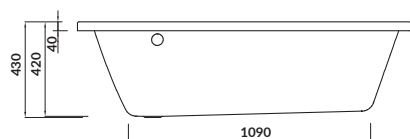

NANO 140×75

Asymmetric bathtubs – left

cat. no.: S301-062 | index: AZBA1000250055

characteristics:

- the unique **CERSANIT WHITE**
- double reinforcement
- adjustable legs included
- 10-year warranty

length×width×depth [cm] 140×75×42

height with legs [cm] 52–60

volume to overflow [l] 150

to be paired with:

bathtub casing: S401-060

bathtub siphon: S904-004