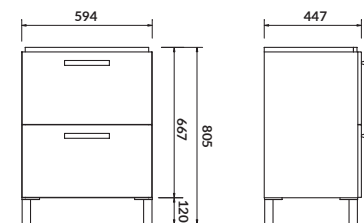

MELAR 80

Washbasin cabinet

cat. no.: S614-011 | index: FZZW1006092149

The simple design and material of the **MELAR** washbasin cabinet ensure comfortable and easy cleaning. The cabinet has been equipped with two spacious drawers as well as practical and elegant chrome handles. This model is designed for wall hung or free standing assembly under various washbasins of size 80.

characteristics:

- wall hung or standing
- two spacious drawers
- 2-year warranty on the furniture

width×depth×height [cm] 79,4×44,7×66,4

available colors:
white

MELAR 60

Washbasin cabinet

cat. no.: S614-010 | index: FZZW1006082150

The simple design and material of the **MELAR** washbasin cabinet ensure comfortable and easy cleaning. The cabinet has been equipped with two spacious drawers as well as practical and elegant chrome handles. This model is designed for wall hung or free standing assembly under various washbasins of size 60.

characteristics:

- wall hung or standing
- two spacious drawers
- 2-year warranty on the furniture

width×depth×height [cm] 59,4×44,7×66,7

available colors:
white