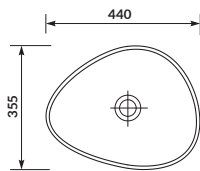

N

MODUO 45 IRREGULAR

Countertop washbasin

cat. no.: K116-051 | index: CCWT1000696401

MODUO 45 countertop washbasin (irregular) is made of ceramic chamotte - with thin, 8 mm walls. Designer look of washbasin will fit perfectly in modern bathroom interiors. Washbasin can be fitted with cabinets: **MODUO, CREA, VIRGO** and **INVERTO**.

characteristics:

- the unique **CERSANIT WHITE**
- suitable for many types of furniture
- ceramics usable space – 100% glazed
- 10-year warranty

width×depth×height [cm] 44×35,5×15

N

MODUO 55 IRREGULAR

Countertop washbasin

cat. no.: K116-052 | index: CCWT1000706401

MODUO 55 countertop washbasin (irregular) is made of ceramic chamotte - with thin, 8 mm walls. Designer look of washbasin will fit perfectly in modern bathroom interiors. Washbasin can be fitted with cabinets: **MODUO, CREA, VIRGO** and **INVERTO**.

characteristics:

- the unique **CERSANIT WHITE**
- suitable for many types of furniture
- ceramics usable space – 100% glazed
- 10-year warranty

width×depth×height [cm] 56,5×36,5×15