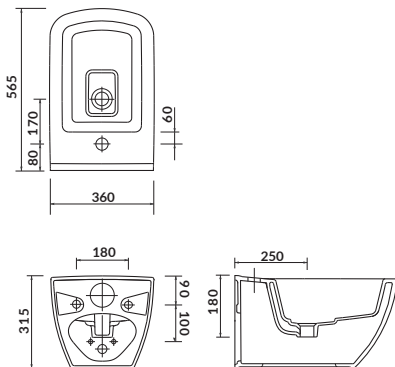

width×depth×height [cm] 36×56×37

the set includes:

SLIM duroplast, soft-close, easy-off toilet seat

N

VIRGO

Wall hung bidet

cat. no.: K118-001 | index: CCBW1001656378

VIRGO bidet comes with a standard mounting hole for bidet faucet as well as as refilled with a rectangular, ceramic outlet masking plate for bidet. The hidden fixation system applied increases the aesthetics and facilitates the installation of the bidet. The bidet is designed for installation with a concealed frame.

characteristics:

- highest hygiene standard
- hidden fixation
- 10-year warranty on ceramics

width×depth×height [cm] 36×56,5×31,5

CASPIA

Wall hung bowl CleanOn

cat. no.: K11-0233 | index: CCHZ1001401986

CASPIA wall hung bowl with the innovative **CleanOn** technology that keeps your toilet cleaner and safer for longer. The inner rim of the toilet bowl has been removed, eliminating surfaces conducive to bacterial growth. The bowl has been adapted for horizontal water outlet. The hidden fixation system increases the aesthetics and makes the bowl installation easier.