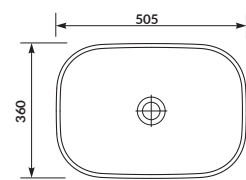

MODUO 50 OVAL

Countertop washbasin

cat. no.: K116-049 | index: CCWT1000676401

MODUO 50 countertop washbasin (oval) is made of ceramic chamotte - with thin, 8 mm walls. Designer look of washbasin will fit perfectly in modern bathroom interiors. Washbasin can be fitted with cabinets: **MODUO, CREA, VIRGO** and **INVERTO**.

characteristics:

- the unique **CERSANIT WHITE**
- fits to many types of furniture
- easily washable surface
- 10-year warranty

width×depth×height [cm] 50×35,5×15

MODUO 50 RECTANGULAR

Countertop washbasin

cat. no.: K116-050 | index: CCWT1000686401

MODUO 50 countertop washbasin (rectangular) is made of ceramic chamotte - with thin, 8 mm walls. Designer look of washbasin will fit perfectly in modern bathroom interiors. Washbasin can be fitted with cabinets: **MODUO, CREA, VIRGO** and **INVERTO**.

characteristics:

- the unique **CERSANIT WHITE**
- fits to many types of furniture
- easily washable surface
- 10-year warranty

width×depth×height [cm] 50,5×36×15