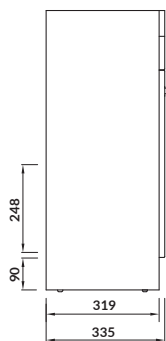

available colors:

white, brown