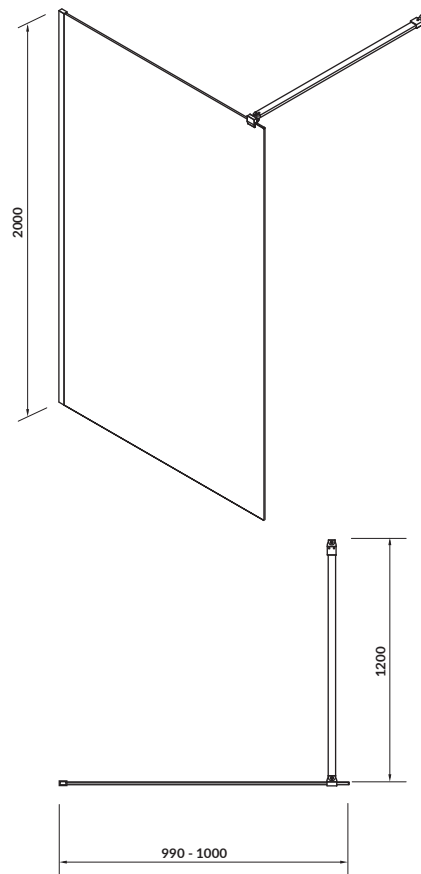

WALK-IN MILLE 120×200

Shower enclosure

cat. no.: S161-002 | index: EZZS1001105980

characteristics:

- CleanPro coating
- 8 mm safety glass
- adjustable wall profile
- chrome-plated wall support bar included
- 7-year warranty

width×height [cm] 120×200

colour:
chrome

WALK-IN MILLE 120×200

Shower enclosure

cat. no.: S161-004 | index: EZZS1001125980

characteristics:

- CleanPro coating
- 8 mm safety glass
- adjustable wall profile
- black matt wall support bar included
- 7-year warranty

width×height [cm] 120×200

colour:
black matt

WALK-IN MILLE 100×200

Shower enclosure

cat. no.: S161-001 | index: EZZS1001095980

characteristics:

- CleanPro coating
- 8 mm safety glass
- adjustable wall profile
- chrome-plated wall support bar included
- 7-year warranty

width×height [cm] 100×200

colour:
chrome