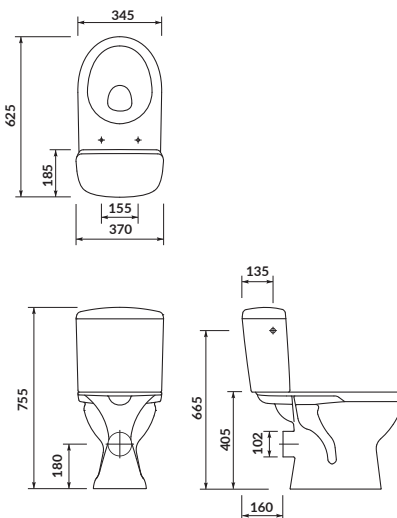

MERIDA

WC compact 114 010

cat. no.: K03-014 | index: CCKZ1000770783

MERIDA WC compact is a modern design, offered in **CERSANIT WHITE** colour, with a horizontal outlet and water inlet on the side of the tank.

characteristics:

- the unique **CERSANIT WHITE**
- 3/6L flushing system
- 10-year warranty on ceramics
- 2-year warranty for toilet seat

width×depth×height [cm] 37×62,5×75,5

the set includes:

polypropylene toilet seat