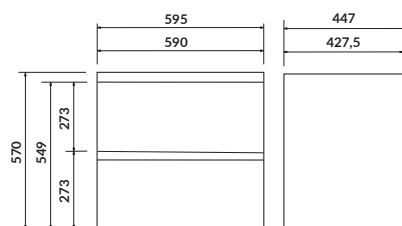

available colors:

white and grey