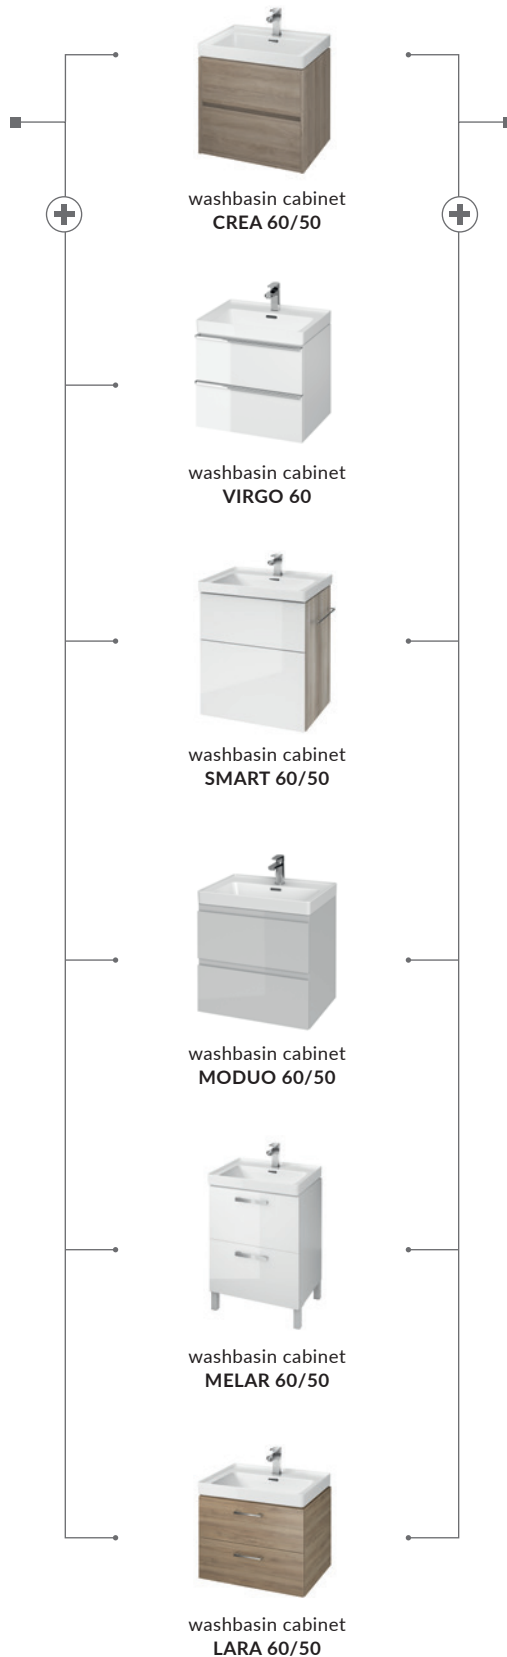

characteristics:

- the unique **CERSANIT WHITE**
- suitable for many types of furniture
- high quality of workmanship
- 10-year warranty

width×depth×height [cm] 60×44,5×16

CREA 50

Furniture washbasin

cat. no.: K114-005 | index: CCWF1007308215