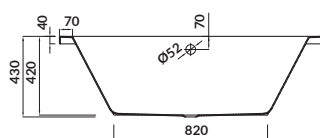

to be paired with:

bathtub casing - front: S401-043

bathtub casing - side: S401-047

bathtub siphon: S904-004

SMART

SMART bathtubs are available in two sizes, in left- and right-sided versions. The ergonomic shape allows you to take a comfortable reclining position. Their distinguishing feature is a wide shelf that can be used as a space for bathing accessories.