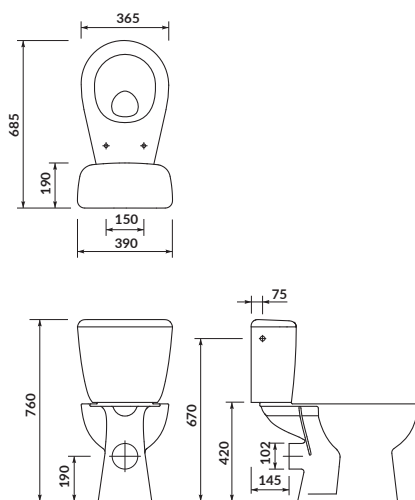

the set includes:

duroplast toilet seat