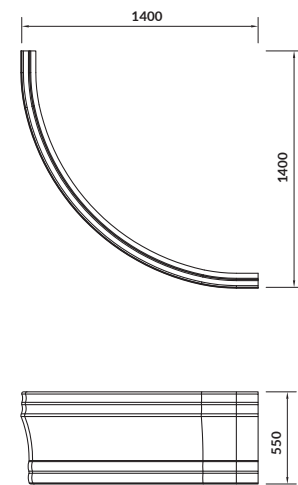

NANO 140

Bathtub casing - right

cat. no.: S401-060 | index: AZCB1000420069

length×height [cm] 140×54

to be paired with:

NANO 140×75 bathtub
S301-061

VENUS 150

Bathtub casing

cat. no.: S401-013 | index: AZCB1000170069

length×height [cm] 150×55

to be paired with:

VENUS 150×150 bathtub
S301-013

VENUS 140

Bathtub casing

cat. no.: S401-040 | index: AZCB1000590069

length×height [cm] 140×55

to be paired with:

VENUS 140×140 bathtub
S301-038