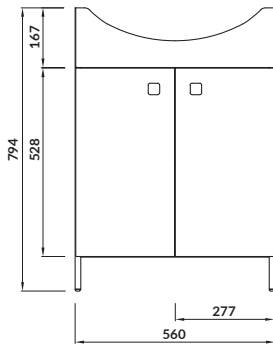

available colors:

grey, white