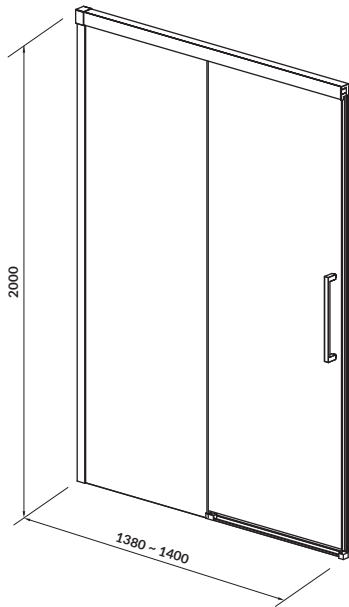

CREA 120×200

Shower enclosure sliding door

cat. no.: S159-007 | index: EZZD1000376332

characteristics:

- CleanPro coating
- 8 mm safety glass
- soft-close mechanism
- chrome-plated wall support bar included
- metal handles
- 7-year warranty

width×height [cm] 120×200