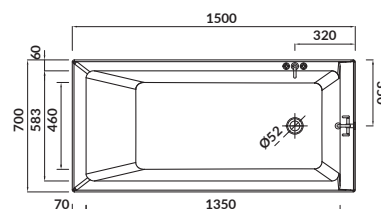

BALINEA 140×70

Rectangular bathtub

cat. no.: S301-141 | index: AZBR1000761224

characteristics:

- the unique **CERSANIT WHITE**
- double reinforcement
- adjustable legs included
- 10-year warranty

length×width×depth [cm] 140×70×40

height with legs [cm] 50 - 62

volume to overflow [l] 130

to be paired with:

bath casing - front: S401-066

bath casing - side: S401-071

bathtub siphon: S904-004