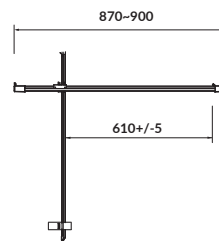

ZIP 80×80×190

Halfround shower enclosure

cat. no.: S154-001 | index: EZZF1001891486

characteristics:

- CleanPro coating
- metal handles
- 5 mm safety glass
- double metal rollers on top and bottom
- 3-year warranty

width×depth×height [cm] 80×80×190