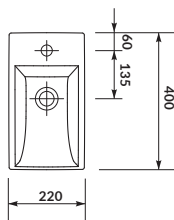

characteristics:

- the unique **CERSANIT WHITE**
- suitable for many types of furniture
- easily washable surface
- high quality of workmanship
- 10-year warranty

width×depth×height [cm] 40×22×14,5

washbasin cabinet
SMART 40