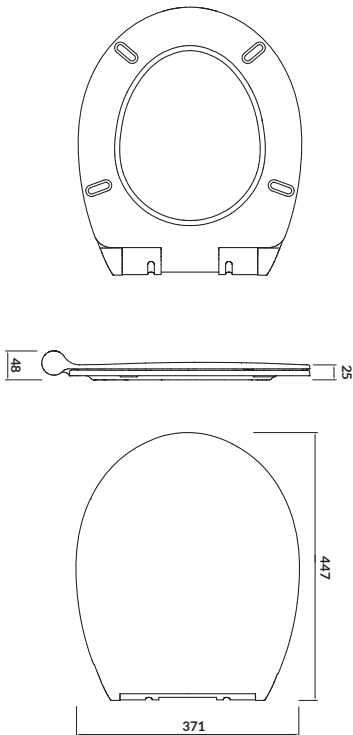

N

UNIVERSAL SLIM

Toilet seat

cat. no.: K98-0211 | index: CSSD1003966707

UNIVERSAL SLIM toilet seat is made of highest quality duroplast. The streamlined shape provides for a comfort of use and optimal body posture while sitting. The easy-off mechanism makes cleaning easy and the soft-close system prevents the seat from hitting the ceramics.

characteristics:

- highest quality duroplast
- easy-off system
- soft-close system
- 2-year warranty

width×depth [cm] 37,1×44,7