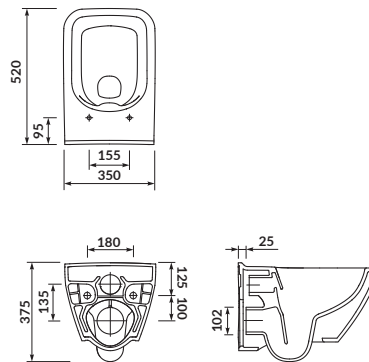

width×depth×height [cm] 35,5×52×37,5

the set includes:

CREA RECTANGULAR SLIM duroplast, soft-close, one button easy-off toilet seat

CREA RECTANGULAR

Wall hung bidet

cat. no.: K114-010 | index: CCBW1001400757