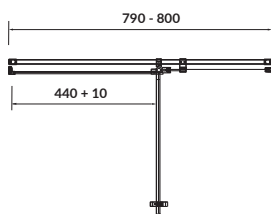

MODUO 80×195

Shower enclosure door with hinges - right

cat. no.: S162-004 | index: EZZD1000306332

characteristics:

- CleanPro coating
- 6 mm safety glass
- metal handles
- chrome-plated wall support bar included
- column hinge with door lift function
- 3-year warranty

width×height [cm]   80×195