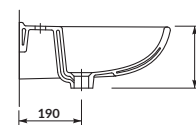

PRESIDENT 60

Wall hung washbasin,
without opening for fittings

cat. no.: K08-009 | index: CCWS1000330936

PRESIDENT 60 wall hung washbasin ensures that it fits perfectly into any bathroom. This model does not have an opening for fittings. The washbasin can be mounted with cabinets, **PRESIDENT** pedestal and semi-pedestal or with a decorative siphon directly to the wall.

characteristics:

- the unique **CERSANIT WHITE**
- easily washable surface
- 10-year warranty

width×depth×height [cm] 60×48,5×19

to be assembled with:
decorative **CERSANIT** siphon,
PRESIDENT semi- or pedestal

PRESIDENT 60

Wall hung washbasin

cat. no.: K08-010 | index: CCWS1000440936

PRESIDENT 60 wall hung washbasin has a centrally located opening for fittings and an overflow outlet. This model can be mounted with a **PRESIDENT** pedestal and semi-pedestal or with a decorative siphon directly to the wall.

characteristics:

- the unique **CERSANIT WHITE**
- easily washable surface
- 10-year warranty

width×depth×height [cm] 60×48,5×19

to be assembled with:
decorative **CERSANIT** siphon,
PRESIDENT semi- or pedestal