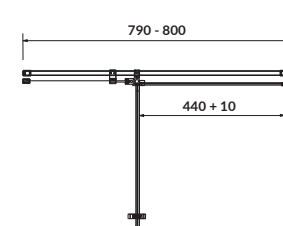

MODUO 90×195

Shower enclosure door with hinges - left

cat. no.: S162-005 | index: EZZD1000316332

characteristics:

- CleanPro coating
- 6 mm safety glass
- metal handles
- chrome-plated wall support bar included
- column hinge with door lift function
- 3-year warranty

width×height [cm] 90×195

MODUO 90×195

Shower enclosure door with hinges - right

cat. no.: S162-006 | index: EZZD1000326332

characteristics:

- CleanPro coating
- 6 mm safety glass
- metal handles
- chrome-plated wall support bar included
- column hinge with door lift function
- 3-year warranty

width×height [cm] 90×195

MODUO 80×195

Shower enclosure door with hinges - left

cat. no.: S162-003 | index: EZZD1000296332

characteristics:

- CleanPro coating
- 6 mm safety glass
- metal handles
- chrome-plated wall support bar included
- column hinge with door lift function
- 3-year warranty

width×height [cm] 80×195