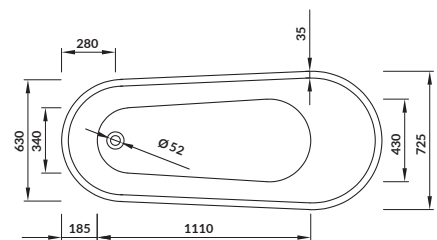

length×width×height [cm] 167×72×73

depth [cm] 45

volume to overflow [l] 220

to be paired with:

siphons for bathtub click-clack:

S904-008

S904-009

S904-010