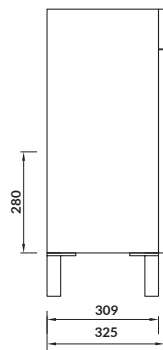

available colors:

white