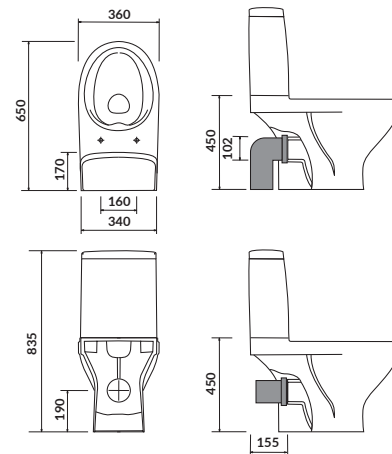

the set includes:

MODUO duroplast, soft-close, easy-off toilet seat