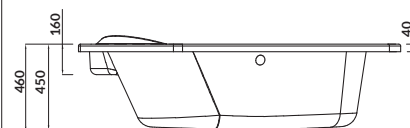

STOP UV
LONG-LASTING ACRYLIC WHITE

KALIOPE

KALIOPE is the essence of style and comfort. Asymmetric bathtubs from this series have a profiled interior and seat as well as wide edges on which you can place your bathing accessories. Available in three sizes. A dedicated casing can be purchased for all bathtub variants.

KALIOPE 170×110

Asymmetric bathtubs – left

cat. no.: S301-114 | index: AZBA1000130590

characteristics:

- the unique **CERSANIT WHITE**
- double reinforcement
- adjustable legs included
- 10-year warranty

length×width×depth [cm] 170×110×45

height with legs [cm] 55-63

volume to overflow [l] 240

to be paired with:

bathtub casing: S401-095

bathtub siphon: S904-004