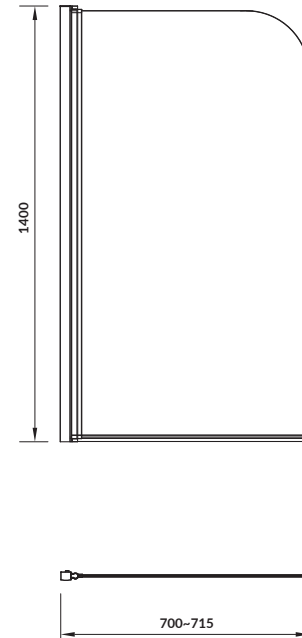

EASY NEW 140×70

Bath screen

cat. no.: S301-289 | index: EZZG1000133638

characteristics:

- CleanPro coating
- 5 mm safety glass
- adjustable wall profile
- 5-year warranty

width×height [cm] 70×140