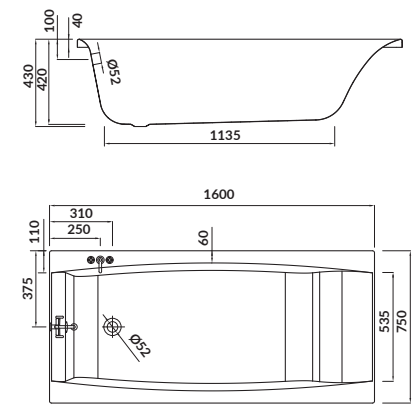

VIRGO 160×75

Rectangular bathtub

cat. no.: S301-046 | index: AZBR1000160037

characteristics:

- the unique **CERSANIT WHITE**
- double reinforcement
- adjustable legs included
- 10-year warranty

length×width×depth [cm] 160×75×42

height with legs [cm] 52 - 64

volume to overflow [l] 200

to be paired with:

bathtub casing - front: S401-045

bathtub casing - side: S401-047

bathtub siphon: S904-004