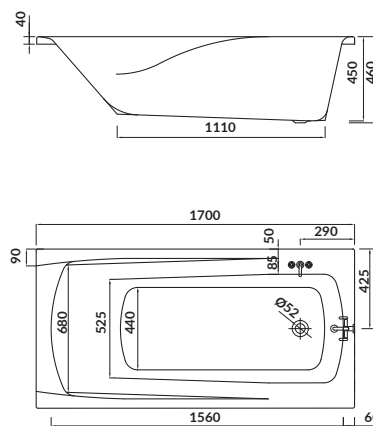

to be paired with:

bathtub casing - front: S401-046
bathtub casing - side: S401-100
bathtub siphon: S904-004