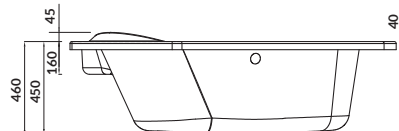

KALIOPE 170×110

Asymmetric bathtubs – right

cat. no.: S301-115 | index: AZBA1000140590

characteristics:

- the unique **CERSANIT WHITE**
- double reinforcement
- adjustable legs included
- 10-year warranty

length×width×depth [cm] 170×110×45

height with legs [cm] 55–63

volume to overflow [l] 240

to be paired with:

bathtub casing: S401-096

bathtub siphon: S904-004

N

KALIOPE 160×100

Asymmetric bathtubs – left

cat. no.: S301-292 | index: AZBA1002703340

characteristics:

- the unique **CERSANIT WHITE**
- double reinforcement
- adjustable legs included
- 10-year warranty

length×width×depth [cm] 160×100×45

height with legs [cm] 55–63

volume to overflow [l] 230

to be paired with:

bathtub casing: S401-117

bathtub siphon: S904-004

N

KALIOPE 160×100

Asymmetric bathtubs – right

cat. no.: S301-293 | index: AZBA1002673340

characteristics:

- the unique **CERSANIT WHITE**
- double reinforcement
- adjustable legs included
- 10-year warranty

length×width×depth [cm] 160×100×45

height with legs [cm] 55–63

volume to overflow [l] 230

to be paired with:

bathtub casing: S401-117

bathtub siphon: S904-004