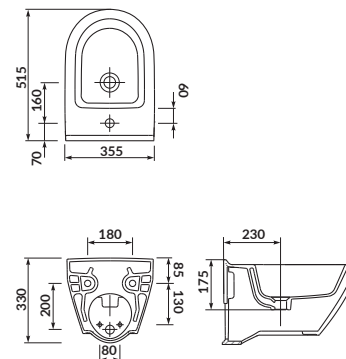

CREA OVAL

Wall hung bowl CleanOn

cat. no.: K114-015 | index: CCHZ1001331986

CREA OVAL wall hung bowl with innovative **CleanOn** technology. Thanks to this technology, the water effectively washes all internal surfaces of the bowl, and the toilet stays cleaner and hygienic for longer. What distinguishes **CREA** wall hung bowl is a modern design, a hidden fixation system and the unique **CERSANIT WHITE**. The bowl is adapted to the economical flushing of 3/5L water.

characteristics:

- **CleanOn** technology
- the unique **CERSANIT WHITE**
- hidden fixation system
- highest hygiene standard
- 3/5L flushing system
- 10-year warranty on ceramics

width×depth×height [cm] 35,5×52×38

to be paired with:

SLIM duroplast, soft-close, one button easy-off toilet seat

CREA OVAL

SET B216 wall hung bowl CleanOn

cat. no.: S701-403 | index: SZCZ1002333121

CREA OVAL wall hung bowl with innovative **CleanOn** technology. Thanks to this technology, the water effectively washes all internal surfaces of the bowl, and the toilet stays cleaner and hygienic for longer. What distinguishes **CREA** wall hung bowl is a modern design, a hidden fixation system and the unique **CERSANIT WHITE**. The bowl is adapted to the economical flushing of 3/5L water.

The set includes **CREA OVAL SLIM** duroplast, antibacterial, soft-close, one button easy-off toilet seat.

characteristics:

- **CleanOn** technology
- the unique **CERSANIT WHITE**
- hidden fixation system
- highest hygiene standard
- 3/5L flushing system
- 10-year warranty on ceramics
- 2-year warranty for toilet seat

width×depth×height [cm] 35,5×52×38

the set includes:

CREA OVAL SLIM duroplast, soft-close, one button easy-off toilet seat

CREA OVAL

Wall hung bidet

cat. no.: K114-009 | index: CCBW1001390757