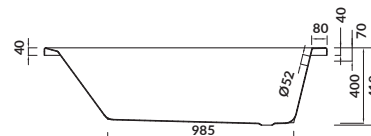

BALINEA 140×70

Rectangular bathtub

cat. no.: S301-141 | index: AZBR1000761224

characteristics:

- the unique **CERSANIT WHITE**
- double reinforcement
- adjustable legs included
- 10-year warranty

length×width×depth [cm] 140×70×40

height with legs [cm] 50 - 62

volume to overflow [l] 130

to be paired with:

bath casing - front: S401-066

bath casing - side: S401-071

bathtub siphon: S904-004