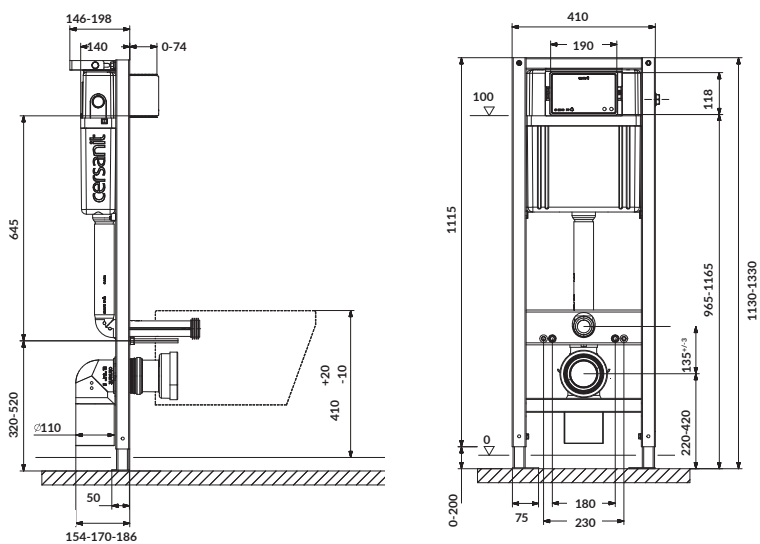

AQUA 22 MECH BOX

Concealed cistern frame

cat. no.: S97-046

index: COAF1000946560

WC concealed cistern frame, for dry-wall installation.

- frame with mechanical flushing system
- WC frame made of powder painted steel profile 40×40 mm
- brake in the foot of the frame
- drain outlet elbow with the possibility of sideways and downwards adjustment and 3 degrees depth adjustment
- galvanized, rotatable feet with 4 mounting positions
- ultra-quiet filling valve with brass connection tip, NF-certified
- front or top flush button montage
- 4 optional water supply connection points: on the right side (from the side, from above); on the left side (from the side, from above)

characteristics:

- **FRESH SYSTEM** for fresheners will provide comprehensive cleanliness and freshness
- economical flushing 2/4, 3/5, 3/6L
- withstand heavy load up to 400 kg
- 10-year warranty on all elements of the system

width×depth×height [cm]

41×15-20×113-133

fits:

all CERSANIT wall-mounted toilet bowls (including bowls for the disabled).