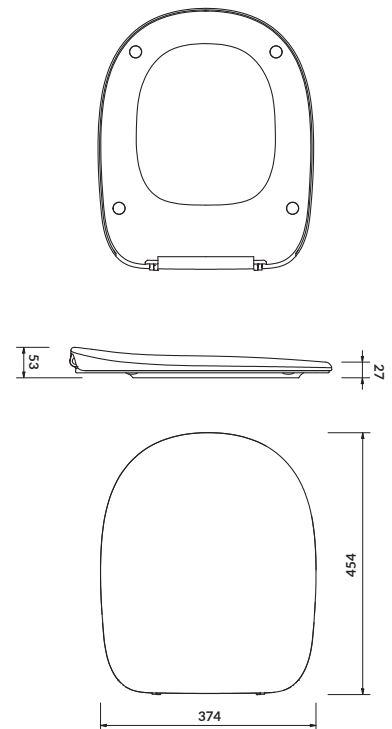

characteristics:

- highest quality polypropylene
- easy-off system
- soft-close system
- 2-year warranty

width×depth [cm] 37,4×45,4