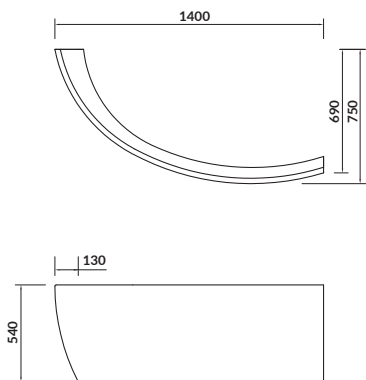

VENUS 150

Bathtub casing

cat. no.: S401-013 | index: AZCB1000170069

length×height [cm] 150×55

to be paired with:

VENUS 150×150 bathtub
S301-013