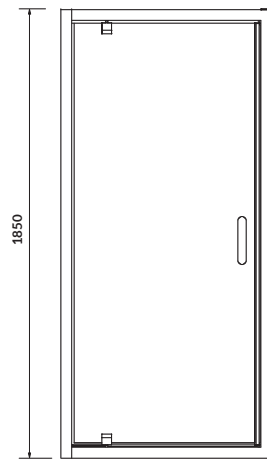

BASIC 100×80×185

Sliding shower enclosure

cat. no.: S158-006 | index: EZZS1001065980

characteristics:

- 4/5 mm safety glass
- metal handles
- double metal rollers on top and bottom
- 3-year warranty

width×depth×height [cm] 100×80×185