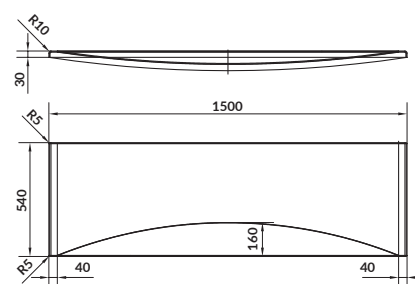

VIRGO/INTRO 170

Bathtub casing - front

cat. no.: S401-046 | index: AZCB1000650075

length×height [cm] 170×54

to be paired with:

VIRGO 170×75 bathtub - S301-045
INTRO 170×75 bathtub - S301-068
ZEN 170×85 bathtub - S301-128
KORAT 170×75 bathtub - S301-294
FLAVIA 170×75 bathtub - S301-291

VIRGO/INTRO 160

Bathtub casing - front

cat. no.: S401-045 | index: AZCB1000640075

length×height [cm] 160×54

to be paired with:

VIRGO 160×75 bathtub - S301-046
INTRO 160×75 bathtub - S301-067
ZEN 160×85 bathtub - S301-127

VIRGO/INTRO 150

Bathtub casing - front

cat. no.: S401-044 | index: AZCB1000630072

length×height [cm] 150×54

to be paired with:

VIRGO 150×75 bathtub - S301-048
INTRO 150×75 bathtub - S301-066