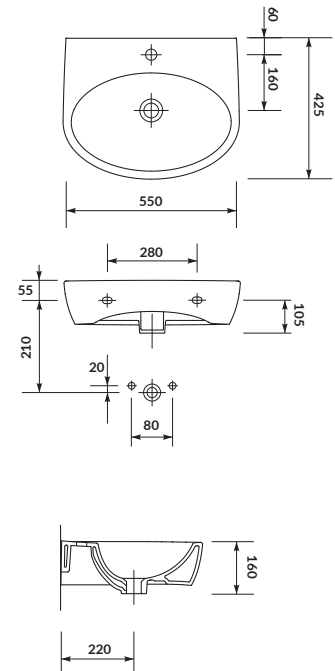

PARVA 60

Wall hung washbasin

cat. no.: K27-031 | index: CCWF1000680936

PARVA 60 washbasin with an oval bowl and a centrally located opening for fittings and spout ensures comfortable use. It is made of high quality ceramics, which facilitates its cleaning. Those who prefer practical solutions will appreciate the storage area to keep everyday hygienic necessities. It is possible to install the washbasin with a pedestal or semi-pedestal from **PARVA** series and directly on the wall with a decorative siphon.

characteristics:

- the unique **CERSANIT WHITE**
- 100% glazed usable surface
- 10-year warranty

width×depth×height [cm] 60×46×16,5

to be assembled with:
decorative **CERSANIT** siphon,
PARVA semi- or pedestal

PARVA 55

Wall hung washbasin

cat. no.: K27-029 | index: CCWF1000660936

PARVA 55 washbasin with an oval bowl and a centrally located opening for fittings and spout ensures comfortable use. It is made of high quality ceramics, which facilitates its cleaning. Those who prefer practical solutions will appreciate the storage area to keep everyday hygienic necessities. It is possible to install the washbasin with a pedestal or semi-pedestal from **PARVA** series and directly on the wall with a decorative siphon.

characteristics:

- the unique **CERSANIT WHITE**
- 100% glazed usable surface
- 10-year warranty

width×depth×height [cm] 55×42,5×16

to be assembled with:
decorative **CERSANIT** siphon,
PARVA semi- or pedestal