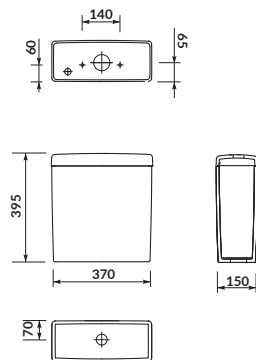

characteristics:

- the unique **CERSANIT WHITE**
- Full-Back-to-Wall
- side water supply
- economic flushing 3/5L
- 10-year warranty on ceramics

width×depth×height [cm] 37×15×39,5

To be paired with **CREA WC** compact bowls:

oval shape cat. no.: K114-023
rectangular cat. no.: K114-022