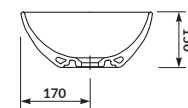

N

MODUO 45 IRREGULAR

Countertop washbasin

cat. no.: K116-051 | index: CCWT1000696401

MODUO 45 countertop washbasin (irregular) is made of ceramic chamotte - with thin, 8 mm walls. Designer look of washbasin will fit perfectly in modern bathroom interiors. Washbasin can be fitted with cabinets: **MODUO, CREA, VIRGO** and **INVERTO**.

characteristics:

- the unique **CERSANIT WHITE**
- suitable for many types of furniture
- ceramics usable space – 100% glazed
- 10-year warranty

width×depth×height [cm] 44×35,5×15

N

MODUO 55 IRREGULAR

Countertop washbasin

cat. no.: K116-052 | index: CCWT1000706401

MODUO 55 countertop washbasin (irregular) is made of ceramic chamotte - with thin, 8 mm walls. Designer look of washbasin will fit perfectly in modern bathroom interiors. Washbasin can be fitted with cabinets: **MODUO, CREA, VIRGO** and **INVERTO**.

characteristics:

- the unique **CERSANIT WHITE**
- suitable for many types of furniture
- ceramics usable space – 100% glazed
- 10-year warranty

width×depth×height [cm] 56,5×36,5×15