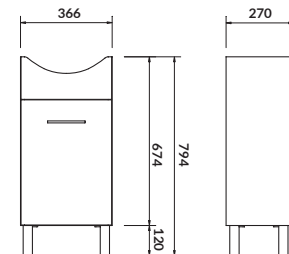

OLIVIA 50

Washbasin cabinet

☐ cat. no.: S543-002-DSM | index: FZZW1001970482

☒ cat. no.: S543-016-DSM | index: FZZW1006310482

OLIVIA standing cabinet has a capacious interior which can fit all the necessary bathroom items, equipped with a double door with wide, chrome-plated handles. The simple form of the cabinet blends in perfectly with the rectangular feet included in the set. The cabinet designed for self-assembly under the washbasin **CERSANIA NEW 50**.

characteristics:

- lacquered fronts
- chrome-plated handles
- 2-year warranty on the furniture

width×depth×height [cm] 46 × 31 × 79,4

available colors:
white, walnut

OLIVIA 40

Washbasin cabinet

☐ cat. no.: S543-001-DSM | index: FZZW1001960483

OLIVIA standing cabinet has a capacious interior which can fit all the necessary bathroom items, equipped with a single door with wide, chrome-plated handle. The simple form of the cabinet blends in perfectly with the rectangular feet included in the set. The cabinet designed for self-assembly under the washbasin **CERSANIA NEW 40**.

characteristics:

- lacquered fronts
- chrome-plated handles
- 2-year warranty on the furniture

width×depth×height [cm] 36,6 × 27 × 79,4

available colors:
white, walnut