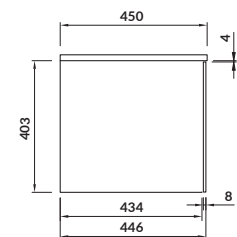

countertop washbasin
INVERTO series