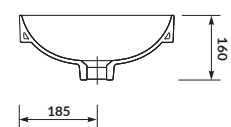

countertop cabinet
CREA 120/100/80

countertop cabinet
INVERTO 100/80

countertop cabinet
VIRGO 80/60

countertop
MODUO
140/120/118/100/80/60