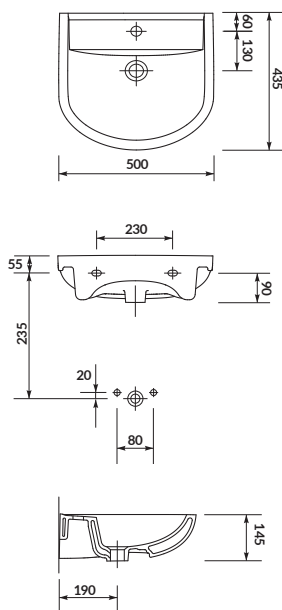

ARTECO 50

Furniture washbasin

cat. no.: K667-007 | index: CCWS1008341747

ARTECO 50 ceramic washbasin comes with an opening for fittings and an overflow outlet located centrally. Washbasin can be mounted directly to the wall with a decorative siphon.

characteristics:

- the unique **CERSANIT WHITE**
- easily washable surface
- 10-year warranty

width×depth×height [cm] 50×43,5×14,5

to be assembled with:
decorative **CERSANIT** siphon

190
191