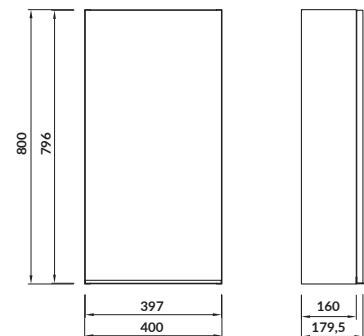

N

VIRGO 40

Wall hung cabinet with black handle

☐ cat. no.: S522-036 | index: FZZH1000921595

VIRGO series is a connection of elegance and modernity. Furniture is equipped with a handle, either chrome or black which may match with other accessories in your bathroom. **VIRGO** bathroom furniture is available in two colours: white and oak grey. **VIRGO 40** wall hung cabinet white with black handle is made of a high gloss lacquered chipboard. It has got three graphite glass shelves. Door is equipped with soft-close system.

characteristics:

- soft-close system
- lacquered fronts
- right- or left-hand door installation
- 2-year warranty on the furniture

width×depth×height [cm] 40×17,9×80

available colors:
oak grey, white

N

VIRGO 40

Wall hung cabinet with black handle

☐ cat. no.: S522-038 | index: FZZH1000941595

VIRGO series is a connection of elegance and modernity. Furniture is equipped with a handle, either chrome or black which may match with other accessories in your bathroom. **VIRGO** bathroom furniture is available in two colours: white and oak grey. **VIRGO 40** wall hung cabinet grey with black handle is made of a high gloss lacquered chipboard. It has got three graphite glass shelves. Door is equipped with soft-close system.

characteristics:

- soft-close system
- right- or left-hand door installation
- 2-year warranty on the furniture

width×depth×height [cm] 40×17,9×80

available colors:
oak grey, white

N

VIRGO 40

Wall hung cabinet with chrome handle

☐ cat. no.: S522-039 | index: FZZH1000956279