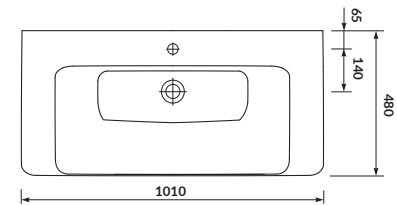

washbasin cabinet
LARA 100/80