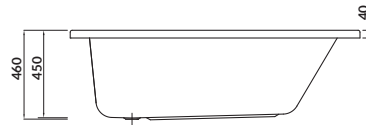

NIKE 140×70

Rectangular bathtub

cat. no.: S301-245 | index: AZBR1002690032

characteristics:

- the unique **CERSANIT WHITE**
- double reinforcement
- adjustable legs included
- 10-year warranty

length×width×depth [cm] 140×70×45

height with legs [cm] 55-63

volume to overflow [l] 165

to be paired with:

bathtub casing - front: S401-027
bathtub casing - side: S401-031
bathtub siphon: S904-004