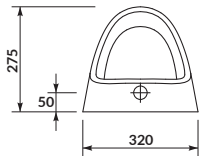

Urinal partition

cat. no.: K11-0031 | index: CCRZ1000010936

Ceramic urinal partition slightly rounded at the top and tapering towards the bottom. The universal design makes the model a perfect match for all urinals.

characteristics:

- the unique **CERSANIT WHITE**
- color consistency with other **CERSANIT** products
- product made of ceramic
- 10-year warranty on ceramics

width×depth×height [cm] 8×40×68