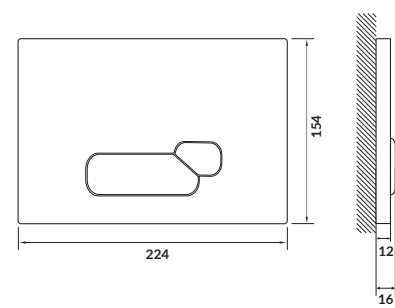

fits:

AQUA 0/2/4 concealed cistern frames