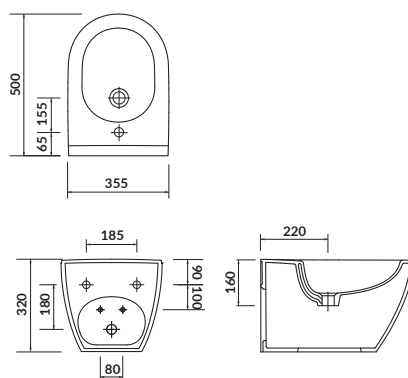

N

ZEN

SET B246 wall hung bowl CleanOn

cat. no.: S701-428 | index: SZCZ1002486324

ZEN wall hung bowl with reduced depth (only 50 cm) will be perfect for larger bathrooms as well as smaller ones. The bowl has a hidden fixation mounting system, which increases aesthetics and facilitates its installing. It was equipped with an innovative **CleanOn** technology.

The set includes **SLIM** duroplast, soft-close, one button easy-off toilet seat.

characteristics:

- **CleanOn** technology
- highest hygiene standard
- hidden fixation
- 3/5L flushing system
- 10-year warranty on ceramics
- 2-year warranty for toilet seat

width×depth×height [cm] 36×50×36,5

the set includes:

SLIM duroplast, soft-close, one button easy-off toilet seat

N

ZEN

Wall hung bidet

cat. no.: K117-001 | index: CCBW1001646378

ZEN bidet comes with a standard mounting hole for bidet faucet. Shortened bidet depth (only 50 cm) while maintaining its full functionality, will work great both in larger as well as in smaller bathrooms. The hidden fixation system applied increases the aesthetics and facilitates the installation of the bidet. The bidet is designed for installation with a concealed frame.

characteristics:

- highest hygiene standard
- hidden fixation
- 10-year warranty on ceramics

width×depth×height [cm] 35,5×50×32

N

VIRGO

SET B245 wall hung bowl CleanOn

cat. no.: S701-427 | index: SZCZ1002476324

VIRGO wall hung bowl has a hidden fixation system, which increases the aesthetics and makes it easier to install. It is equipped with the innovative **CleanOn** technology, which ensures hygiene and safety of use. The bowl it is suitable for economic flushing 3/5L, which saves water.

The set includes **SLIM** duroplast, soft-close, easy-off toilet seat.

characteristics: