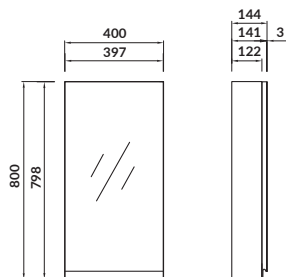

characteristics:

- left- or right-hand door installation
- soft-close system
- easy installation
- hidden handles
- 2-year warranty on the furniture

width×depth×height [cm] 40×14,4×80

available colors:

white and grey