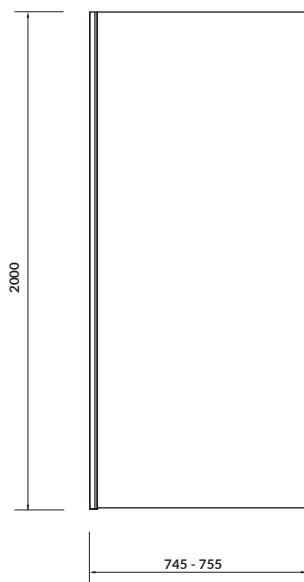

CREA 80×200

Hinge shower enclosure wall

cat. no.: S159-009 | index: EZZG1000077074

characteristics:

- CleanPro coating
- 8 mm safety glass
- 7-year warranty

width×height [cm] 80×200