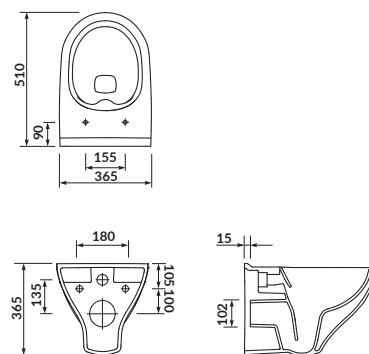

width×depth×height [cm] 36,5 × 51 × 36,5

the set includes:

SLIM duroplast, soft-close, one button easy-off toilet seat.

CARINA

Wall hung bowl CleanOn

cat. no.: K31-046 | index: CCHZ1000921986

CARINA wall hung bowl uses the innovative **CleanOn** technology. The rimless design allows flow of the water to thoroughly wash the inside of the bowl, leaving it clean and fresh. The rimless design also leaves no room for bacteria and germs to accumulate. The model is adapted to the horizontal water outlet.