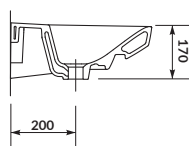

characteristics:

- the unique **CERSANIT WHITE**
- high quality of workmanship
- easily washable surface
- 10-year warranty

width×depth×height [cm] 70×43,5×17

to be assembled with:
decorative **CERSANIT** siphon,
CARINA semi-pedestal