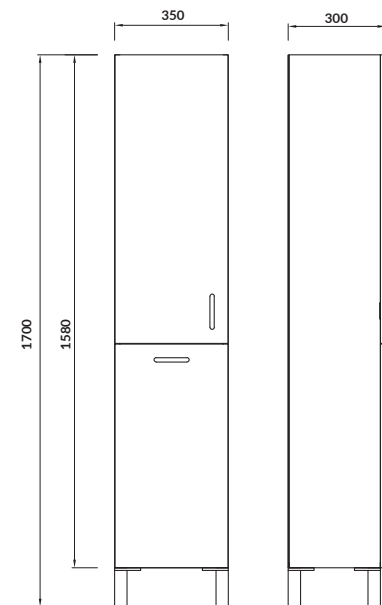

available colors:

white