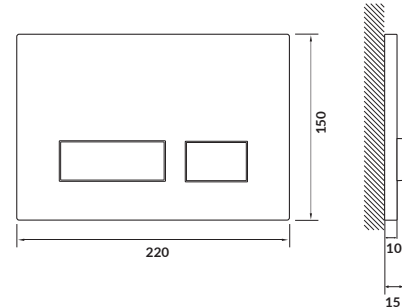

fits:

AQUA 0/2/4 concealed cistern frames