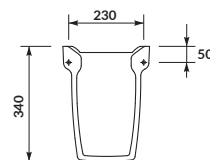

characteristics:

- the unique **CERSANIT WHITE**
- 10-year warranty

width×depth×height [cm] 27×28×34

To be paired with:
PRESIDENT and **ARTECO** washbasins

MARKET

Semi-pedestal

cat. no.: K18-004 | index: CCPS1000050936