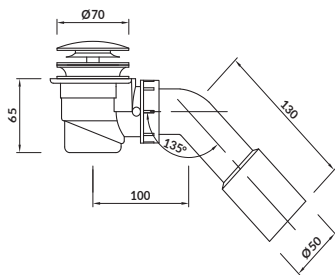

N

BATHTUB SIPHON

Click-clack black

cat. no.: S904-008 | index: AZAI1000083734

Siphon sold separately

characteristics:

- 2-year warranty

length×width×height [cm] 7×7×6,5

to be paired with:

CERSANIT CREA and ZEN freestanding bathtubs

N

BATHTUB SIPHON

Click-clack gold

cat. no.: S904-009 | index: AZAI1000093734

Siphon sold separately

characteristics:

- 2-year warranty

length×width×height [cm] 7×7×6,5

to be paired with:

CERSANIT CREA and ZEN freestanding bathtubs

N

BATHTUB SIPHON

Click-clack chrome

cat. no.: S904-010 | index: AZAI1000107450

Included in a set with **CERSANIT** freestanding bathtubs, but also available separately as a spare part

characteristics:

- 2-year warranty

length×width×height [cm] 7×7×6,5

to be paired with:

CERSANIT CREA and ZEN freestanding bathtubs