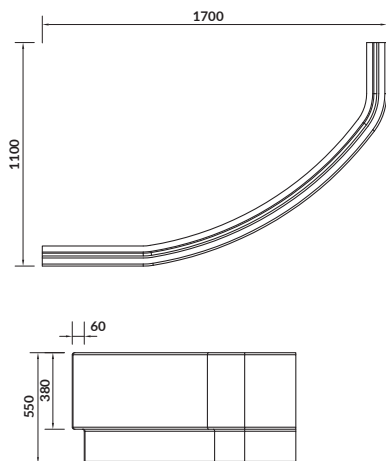

KALIOPE 170

Bathtub casing - left

cat. no.: S401-095 | index: AZCB1000090070

length×height [cm] 170×55

to be paired with:

KALIOPE 170×110 bathtub
S301-114