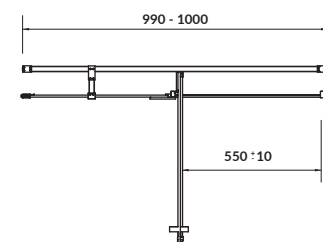

CREA 120×200

Shower enclosure door with hinges - left

cat. no.: S159-003 | index: EZZD1000236332

characteristics:

- CleanPro coating
- 8 mm safety glass
- chrome-plated drip rail
- hinge flush fitting with glass
- chrome-plated wall support bar included
- 7-year warranty

width×height [cm] 120×200

CREA 120×200

Shower enclosure door with hinges - right

cat. no.: S159-004 | index: EZZD1000246332

characteristics:

- CleanPro coating
- 8 mm safety glass
- chrome-plated drip rail
- hinge flush fitting with glass
- chrome-plated wall support bar included
- 7-year warranty

width×height [cm] 120×200

CREA 100×200

Shower enclosure door with hinges - left

cat. no.: S159-001 | index: EZZD1000216332

characteristics:

- CleanPro coating
- 8 mm safety glass
- chrome-plated drip rail
- hinge flush fitting with glass
- chrome-plated wall support bar included
- 7-year warranty

width×height [cm] 100×200