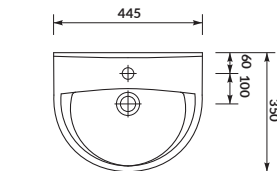

PRESIDENT 45

Wall hung washbasin

cat. no.: K08-002 | index: CCWS1000360936

PRESIDENT 45 wall hung washbasin has a centrally located opening for fittings and an overflow outlet. This model can be mounted with a **PRESIDENT** pedestal and semi-pedestal or with a decorative siphon directly to the wall.

characteristics:

- the unique **CERSANIT WHITE**
- easily washable surface
- 10-year warranty

width×depth×height [cm] 44,5×35×16

to be assembled with:
decorative **CERSANIT** siphon,
PRESIDENT semi- or pedestal