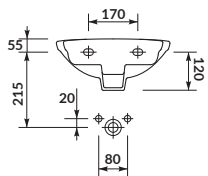

EKO 35

Wall hung washbasin - right

cat. no.: K07-002-P | index: CCWS1000080936

EKO 35 washbasin will work well even in the smallest bathroom. The opening for fittings on the right allows for optimum use of space, and the classic shape blends in with bathrooms in different styles.

characteristics:

- the unique **CERSANIT WHITE**
- available in left or right-hand versions
- easily washable surface
- 10-year warranty

width×depth×height [cm] 35×30,5×15