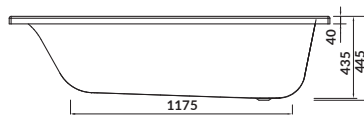

SMART 160×80

Rectangular bathtub – left

cat. no.: S301-119 | index: AZBR1000621512

characteristics:

- the unique **CERSANIT WHITE**
- double reinforcement
- furniture casing for the bathtub
- 10-year warranty

length×width×depth [cm] 160×80×43,5

height with legs [cm] 53,5–65,5

volume to overflow [l] 225

to be paired with:

white furniture front panel: S568-024

grey furniture front panel: S568-025

furniture side panel: S568-028

bathtub siphon: S904-004