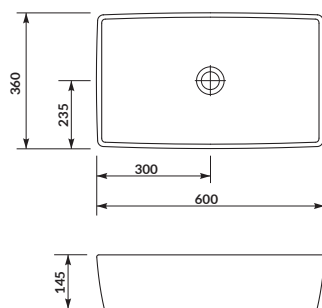

characteristics:

- the unique **CERSANIT WHITE**
- easily washable surface
- suitable for many types of furniture
- 10-year warranty

width×depth×height [cm] 60×36×14,5

the set includes:

CERSANIT ceramic plug