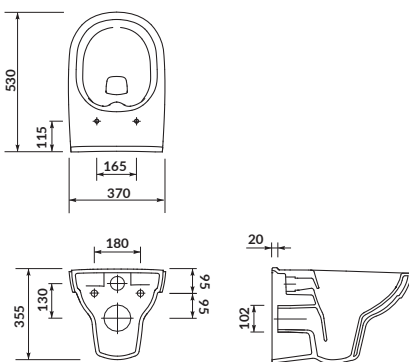

the set includes:

SLIM duroplast, soft-close, one button easy-off toilet seat