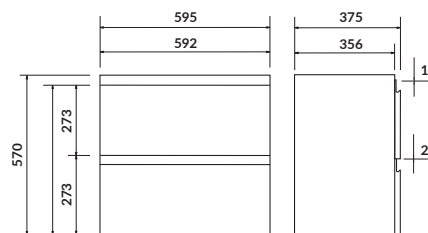

available colors:

white and grey