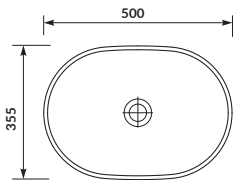

MODUO 50 RECTANGULAR

Countertop washbasin

cat. no.: K116-050 | index: CCWT1000686401

MODUO 50 countertop washbasin (rectangular) is made of ceramic chamotte - with thin, 8 mm walls. Designer look of washbasin will fit perfectly in modern bathroom interiors. Washbasin can be fitted with cabinets: **MODUO, CREA, VIRGO** and **INVERTO**.

characteristics:

- the unique **CERSANIT WHITE**
- fits to many types of furniture
- easily washable surface
- 10-year warranty

width×depth×height [cm] 50,5×36×15