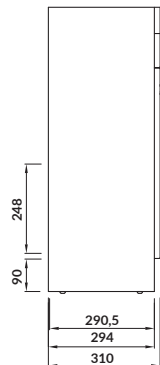

available colors:

grey, white