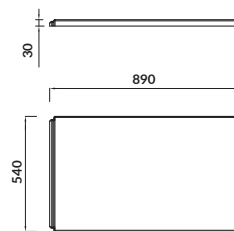

VIRGO/INTRO 180

Bathtub casing - side

cat. no.: S401-089 | index: AZCB1001023352

length×height [cm] 80×54

to be paired with:

VIRGO 180×80 bathtub - S301-103

INTRO 180×80 bathtub - S301-222

KORAT 180×80 bathtub - S301-295