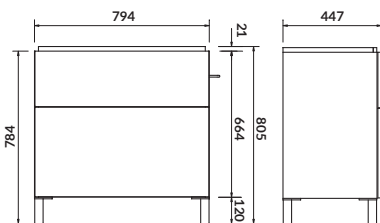

SMART 60

Washbasin cabinet

☐ cat. no.: S568-018	index: FZZW1006241007
☐ cat. no.: S568-019	index: FZZW1006251007

SMART cabinet for furniture washbasins has a shiny, grey or white front with a delicate texture of light wood on the body. It is equipped with the **PUSH** system, which guarantees comfortable opening with a single push. Additionally, on the left side of the cabinet, there is an elegant, chrome-plated towel holder. The furniture is intended for hanging and standing assembly.

characteristics:

- push system
- easily washable surface
- 2-year warranty on the furniture

width×depth×height [cm] 59,4×44,7×66,7

available colors:
white and grey