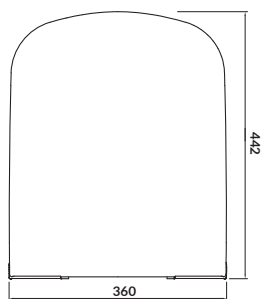

characteristics:

- highest quality duroplast
- 2-year warranty

width×depth [cm] 36×44,2

PARVA SLIM

Toilet seat

cat. no.: K98-0136 | index: CSSD1003581852

PARVA SLIM toilet seat guarantees a comfortable seating position. It is made of strong duroplast and guarantees efficient functioning for many years to come. The soft-close system will protect the wall hung bowl from mechanical damage, and the one button easy-off system makes cleaning easier.