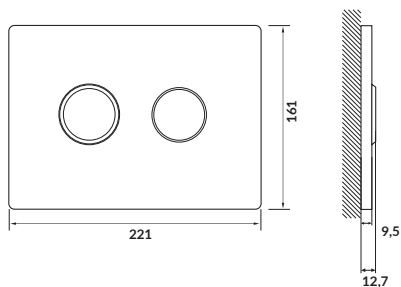

ACCENTO CIRCLE

Pneumatic flush button – chrome gloss

cat. no.: S97-056 | index: COAB1001446543

ACCENTO CIRCLE with round shaped buttons in chrome gloss finish. The full-flush button mildly protrudes above the surface of the button plate and its edge is finished off with a chamfer. A uniformly colored button set with gloss finish will be a perfect classic accent in any bathroom.

characteristics:

- flush button with pneumatic activation
- **FRESH SYSTEM**-compatible
- easy to assemble
- economical flushing
- 3-year warranty

width×depth×height [cm] 22,1×1×16,4

fits:

AQUA 5/9 concealed cistern frames