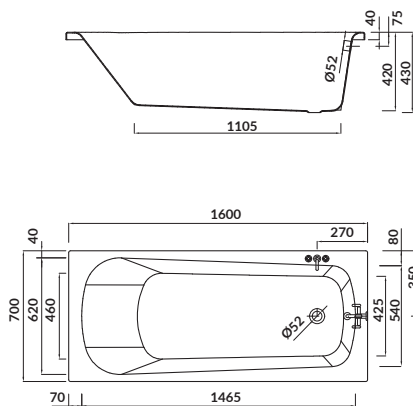

NAO 160×70

Rectangular bathtub

cat. no.: S301-243 | index: AZBR1002670032

characteristics:

- the unique **CERSANIT WHITE**
- double reinforcement
- adjustable legs included
- 10-year warranty

length×width×depth [cm] 160×70×42

height with legs [cm] 52-64

volume to overflow [l] 175

to be paired with:

bathtub casing - front: S401-068

bathtub casing - side: S401-071

bathtub siphon: S904-004