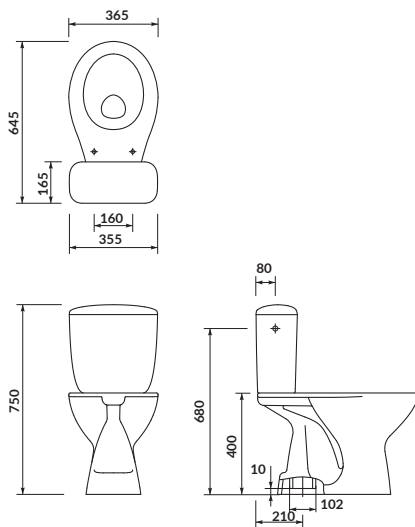

the set includes:

polypropylene toilet seat