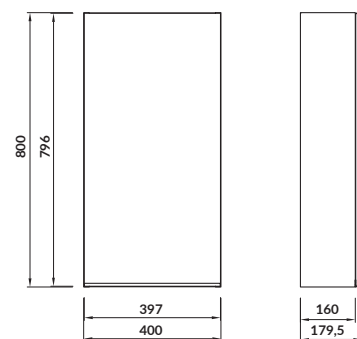

available colors:

oak grey, white