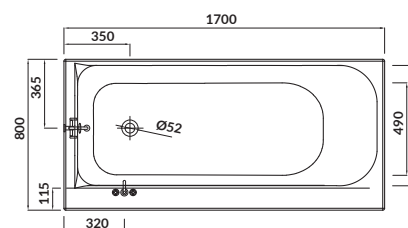

STOP UV
LONG-LASTING ACRYLIC WHITE