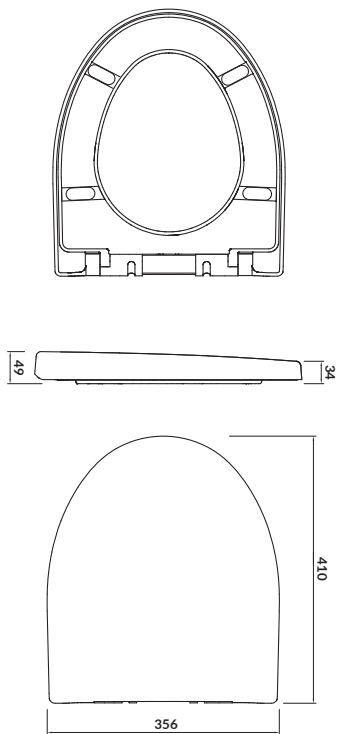

PARVA

Toilet seat

cat. no.: K98-0122 | index: CSSD1003433615

The classic white **PARVA** profiled toilet seat guarantees a comfortable seating position. It is made of strong duroplast which will last for years to come. The soft-close system mechanism will protect the wall hung bowl from mechanical damage, and the easy-off system makes cleaning easier.

characteristics:

- highest quality duroplast
- easy-off system
- soft-close system
- 2-year warranty

width×depth [cm] 35,6×41