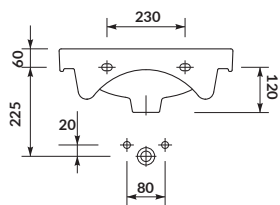

washbasin cabinet
OLIVIA 50/40