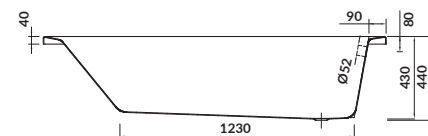

STOP UV
LONG-LASTING ACRYLIC WHITE

KORAT

The clean, ascetic shape of **KORAT** bathtubs emphasizes its beauty, and specially shaped backrest zone turns bathing into a unique pleasure. The wide edge along the short side of the bathtub makes it easy to install the fittings. Bathtubs are available in five sizes, also in new large sizes: **KORAT 180** and **KORAT 170**. There is a possibility to buy an additional front and side casing perfectly matching the bathtub.

N

KORAT 180×80

Rectangular bathtub

cat. no.: S301-295 | index: AZBR1003432220

characteristics:

- the unique **CERSANIT WHITE**
- double reinforcement
- adjustable legs included
- 10-year warranty

length×width×depth [cm] 180×80×43

height with legs [cm] 54-62

volume to overflow [l] 245

to be paired with:

bathtub casing - front: S401-088

bathtub casing - side: S401-089

bathtub siphon: S904-004