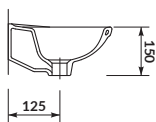

EKO 35

Wall hung washbasin - right

cat. no.: K07-002-P | index: CCWS1000080936

EKO 35 washbasin will work well even in the smallest bathroom. The opening for fittings on the right allows for optimum use of space, and the classic shape blends in with bathrooms in different styles.

characteristics:

- the unique **CERSANIT WHITE**
- available in left or right-hand versions
- easily washable surface
- 10-year warranty

width×depth×height [cm] 35×30,5×15