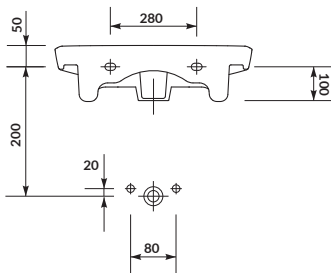

CARINA 55

Furniture washbasin

cat. no.: K31-005 | index: CCWS1000850800

The elegant **CARINA 55** washbasin with an opening for fittings and overflow outlet. Washbasin perfectly matches the furniture from **CLASO** series and the semi-pedestal from **CARINA** series. It will look equally good on the wall in combination with a chrome siphon.

characteristics:

- the unique **CERSANIT WHITE**
- high quality of workmanship
- easily washable surface
- 10-year warranty

width×depth×height [cm] 55×40×15

to be assembled with:
decorative **CERSANIT** siphon,
CARINA semi-pedestal

washbasin cabinet
CLASO 50