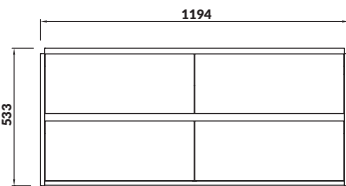

characteristics:

- hidden handles
- **AQUASAFE** technology
- full extension drawer
- 2-year warranty on the furniture

width×depth×height [cm] 119,4×44,7×53,3

available colors:

white, oak, grey

furniture washbasin
CREA 100