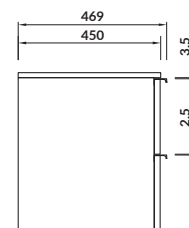

available colors:

oak grey, white