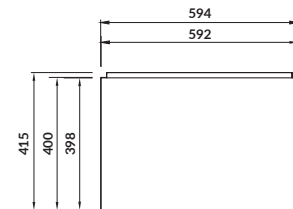

INVERTO 60 CALACATTA

Washbasin cabinet

cat. no.: S930-016 | index: FZZW1010433475

INVERTO washbasin cabinet is a bathroom furniture combining modernity and simplicity of form. Thanks to the use of ceramic tiles on the front, furniture from the new collection will make any bathroom elegant. The cabinet is made of moisture-resistant board. The drawers are equipped with the soft-close system and the **PUSH** touch opening system. Special low-profile washbasin siphon for full use of the drawer is included.

characteristics:

- tiles on the front of the furniture
- **AQUASAFE** technology
- push system
- soft-close system
- low-profile washbasin siphon
- 2-year warranty on the furniture

width×depth×height [cm] 59,4×44,6×41,5

for installation with:

INVERTO furniture washbasin