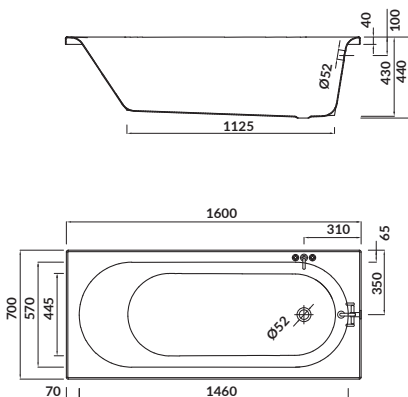

OCTAVIA 160×70

Rectangular bathtub

cat. no.: S301-252 | index: AZBR1002760032

characteristics:

- the unique **CERSANIT WHITE**
- double reinforcement
- adjustable legs included
- 10-year warranty

length×width×depth [cm] 160×70×43

height with legs [cm] 53-65

volume to overflow [l] 167

to be paired with:

bathtub casing - front: S401-068

bathtub casing - side: S401-071

bathtub siphon: S904-004