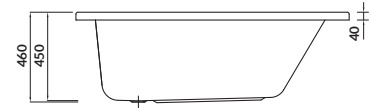

NIKE 160×70

Rectangular bathtub

cat. no.: S301-248 | index: AZBR1002720032

characteristics:

- the unique **CERSANIT WHITE**
- double reinforcement
- adjustable legs included
- 10-year warranty

length×width×depth [cm] 160×70×45

height with legs [cm] 55-63

volume to overflow [l] 195

to be paired with:

bathtub casing - front: S401-029
bathtub casing - side: S401-031
bathtub siphon: S904-004

NIKE 150×70

Rectangular bathtub

cat. no.: S301-246 | index: AZBR1002700032

characteristics:

- the unique **CERSANIT WHITE**
- double reinforcement
- adjustable legs included
- 10-year warranty

length×width×depth [cm] 150×70×45

height with legs [cm] 55-63

volume to overflow [l] 180

to be paired with:

bathtub casing - front: S401-028
bathtub casing - side: S401-031
bathtub siphon: S904-004

NIKE 140×70

Rectangular bathtub

cat. no.: S301-245 | index: AZBR1002690032

characteristics:

- the unique **CERSANIT WHITE**
- double reinforcement
- adjustable legs included
- 10-year warranty

length×width×depth [cm] 140×70×45

height with legs [cm] 55-63

volume to overflow [l] 165

to be paired with:

bathtub casing - front: S401-027
bathtub casing - side: S401-031
bathtub siphon: S904-004