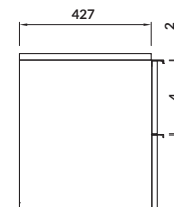

furniture washbasin
VIRGO 80