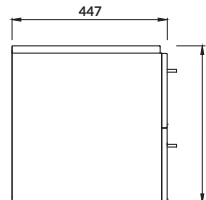

available colors:

grey, white, walnut