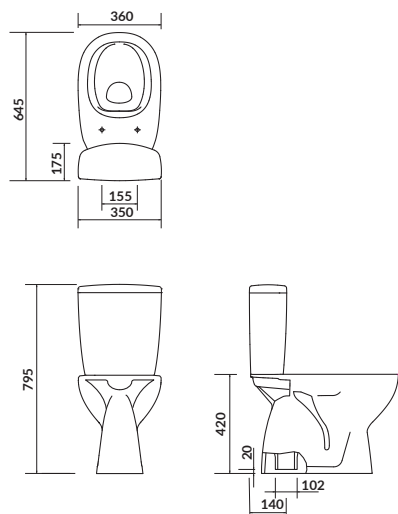

width×depth×height [cm] 36×64,5×79,5

the set includes:

ARTECO NEW polypropylene, soft-close toilet seat

ARTECO NEW

WC compact 659 CleanOn 010

cat. no.: K667-069 | index: CCKZ1014410777

Modern design and the unique **CERSANIT WHITE** colour distinguish **ARTECO CleanOn** WC compact. Thanks to the innovative **CleanOn** technology, water reaches every part of the inside of the bowl. The rimless bowl design leaves no nooks and crannies for dirt and bacteria and germs.