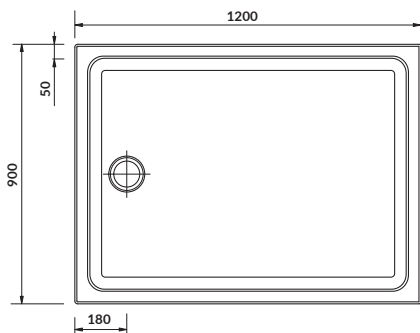

N

TAKO 120

Rectangular shower tray

cat. no.: S204-020 | index: AZTR1000215962

characteristics:

- premium quality acrylic
- double reinforcement
- 10-year warranty

width×depth×height [cm] 120×90×4

depth to the bottom [cm] 3

drain diameter [mm] 90

to be paired with:

shower tray siphon: S904-006

N

TAKO 100

Rectangular shower tray

cat. no.: S204-019 | index: AZTR1000205962

characteristics:

- premium quality acrylic
- double reinforcement
- 10-year warranty

width×depth×height [cm] 100×80×4

depth to the bottom [cm] 3

drain diameter [mm] 90

to be paired with:

shower tray siphon: S904-006

TAKO 90

Square shower tray

cat. no.: S204-010 | index: AZTS1000023526

characteristics:

- premium quality acrylic
- double reinforcement
- 10-year warranty

width×depth×height [cm] 90×90×4

depth to the bottom [cm] 3

drain diameter [mm] 90

to be paired with:

shower tray siphon: S904-006