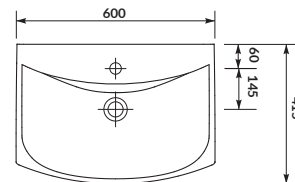

characteristics:

- the unique **CERSANIT WHITE**
- high quality of workmanship
- easily washable surface
- 10-year warranty

width×depth×height [cm] 60×41,5×16,5

to be assembled with:
decorative **CERSANIT** siphon,
CARINA semi-pedestal