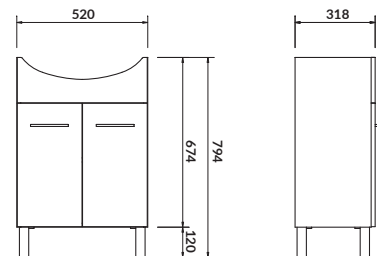

characteristics:

- easy assembly
- hidden handles
- 2-year warranty on the furniture

width×depth×height [cm] 52×31,8×79,4

available colors:
white, walnut

washbasin
CERSANIA 60/55

OLIVIA 50

Washbasin cabinet