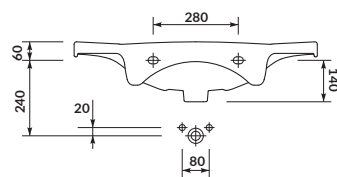

LIBRA 80

Furniture washbasin

cat. no.: K04-012

index: CCWF1000060752

Elegant shape, traditional design and the unique **CERSANIT WHITE** are what sets **LIBRA 80** furniture washbasin apart. The washbasin with central opening for fittings and overflow outlet can be attached to the wall with a decorative siphon.

characteristics:

- the unique **CERSANIT WHITE**
- increased space for toiletries
- easily washable surface
- 10-year warranty

width×depth×height [cm] 81,5×47,5×19,5

to be assembled with:

decorative **CERSANIT** siphon