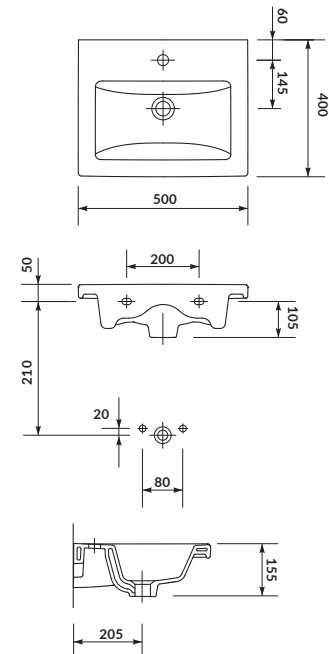

characteristics:

- the unique **CERSANIT WHITE**
- suitable for many types of furniture
- easily washable surface
- high quality of workmanship
- 10-year warranty

width×depth×height [cm] 50×40×15,5