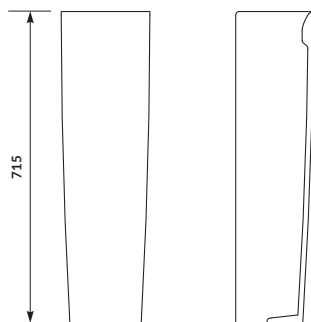

PARVA

Pedestal

cat. no.: K27-026 | index: CCPP1000072164

The elegant **PARVA** pedestal to be combined with **PARVA** series washbasins. Its height ensures comfortable use of the washbasin.

characteristics:

- the unique **CERSANIT WHITE**
- 10-year warranty

width×depth×height [cm] 19×18×71,5

to be paired with:
PARVA washbasins

PRESIDENT

Semi-pedestal

cat. no.: K08-012 | index: CCPS1000070936

PRESIDENT pedestal is a stable base that conceals the washbasin connection and has a decorative function. It can be combined well with washbasins from **PRESIDENT** and **ARTECO** series.

characteristics:

- the unique **CERSANIT WHITE**
- 10-year warranty

width×depth×height [cm] 27×28×34

To be paired with:
PRESIDENT and **ARTECO** washbasins

MARKET

Semi-pedestal

cat. no.: K18-004 | index: CCPS1000050936

The classic **MARKET** pedestal can be combined well with **MARKET** washbasin. Pedestal conceals the installation of the washbasin, giving the bathroom an elegant nature.

characteristics:

- the unique **CERSANIT WHITE**
- 10-year warranty

width×depth×height [cm] 23×32×33,5

to be paired with:
MARKET washbasins