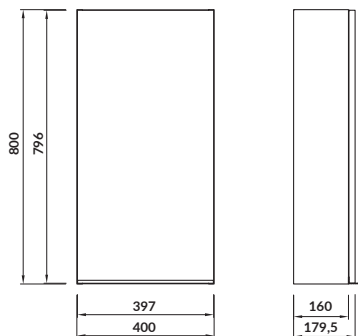

N

VIRGO 40

Wall hung cabinet with black handle

☐ cat. no.: S522-036 | index: FZZH1000921595

VIRGO series is a connection of elegance and modernity. Furniture is equipped with a handle, either chrome or black which may match with other accessories in your bathroom. **VIRGO** bathroom furniture is available in two colours: white and oak grey. **VIRGO 40** wall hung cabinet white with black handle is made of a high gloss lacquered chipboard. It has got three graphite glass shelves. Door is equipped with soft-close system.

characteristics:

- soft-close system
- lacquered fronts
- right- or left-hand door installation
- 2-year warranty on the furniture

width×depth×height [cm] 40×17,9×80

available colors:
oak grey, white

N

VIRGO 40

Wall hung cabinet with black handle

☐ cat. no.: S522-038 | index: FZZH1000941595

VIRGO series is a connection of elegance and modernity. Furniture is equipped with a handle, either chrome or black which may match with other accessories in your bathroom. **VIRGO** bathroom furniture is available in two colours: white and oak grey. **VIRGO 40** wall hung cabinet grey with black handle is made of a high gloss lacquered chipboard. It has got three graphite glass shelves. Door is equipped with soft-close system.

characteristics:

- soft-close system
- right- or left-hand door installation
- 2-year warranty on the furniture

width×depth×height [cm] 40×17,9×80

available colors:
oak grey, white

N

VIRGO 40

Wall hung cabinet with chrome handle

☐ cat. no.: S522-039 | index: FZZH1000956279