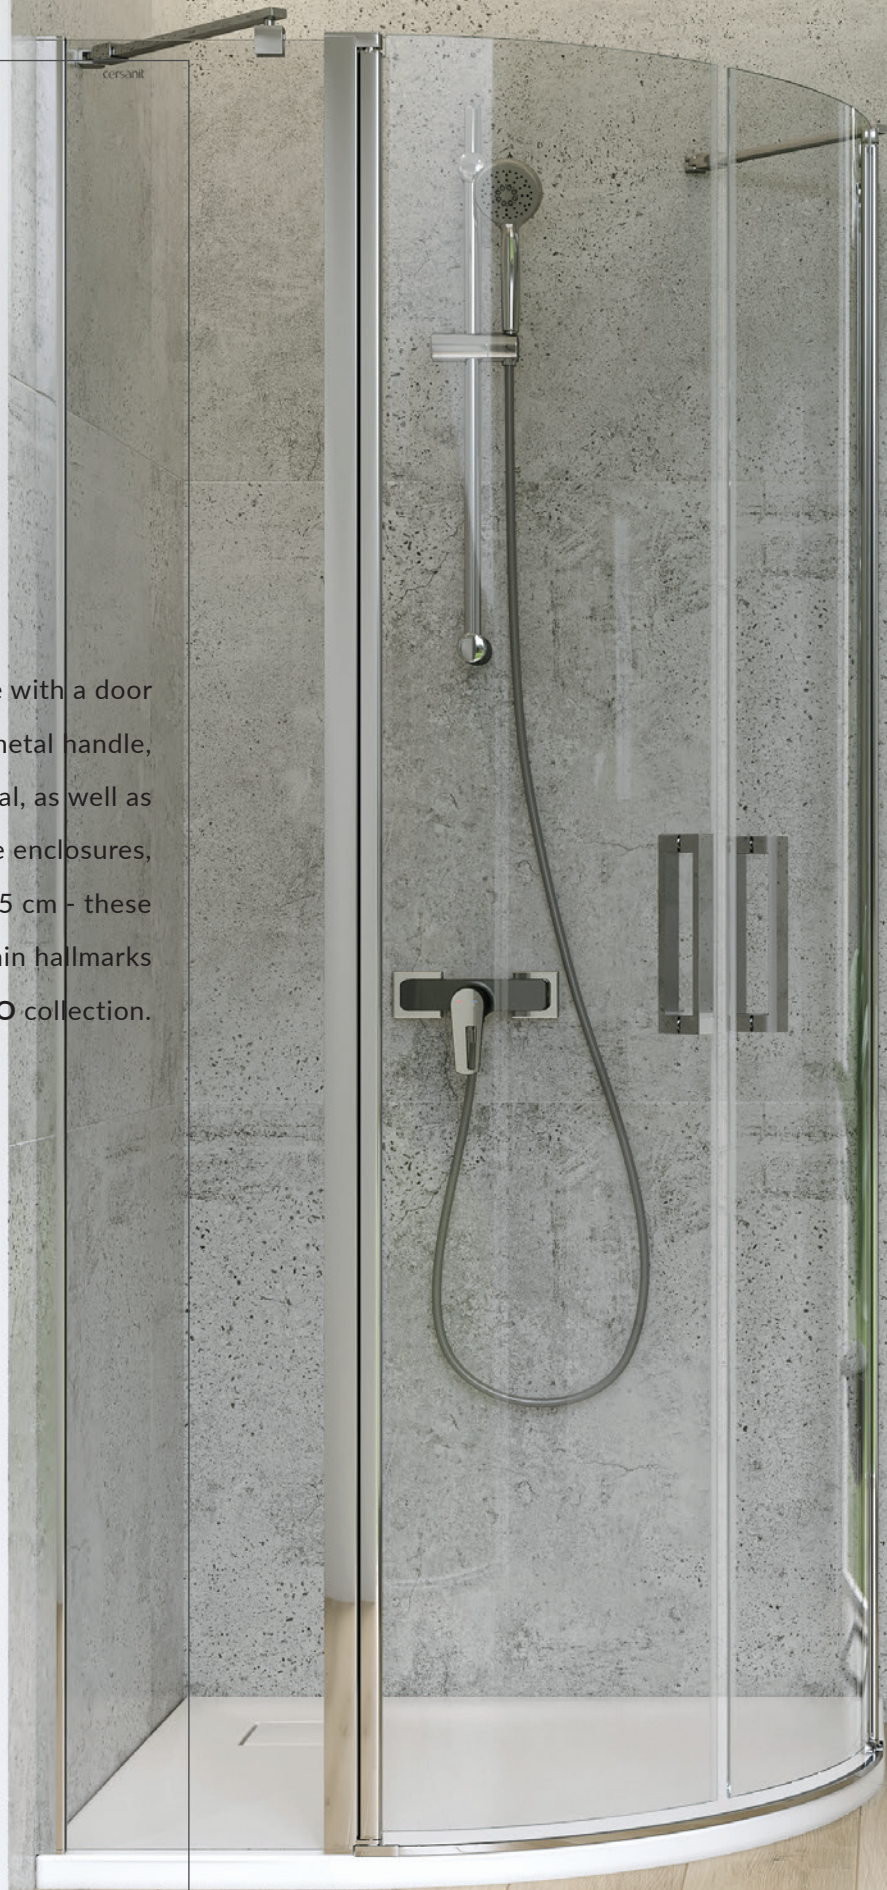

N

SHOWER ENCLOSURES

Moduo

MODUO is a collection of shower enclosures with unlimited possibilities. Thanks to the extensive offer, fitting and creating a perfect bathroom is no longer a problem. The enclosures are made of thick, extremely durable tempered glass with the **CleanPro** protective coating to prevent scale and dirt build-up. Cleaning will be much easier and will take much less time.

The column hinge with a door lift function, the metal handle, the magnetic seal, as well as the height of the enclosures, up to 195 cm - these are the main hallmarks of the **MODUO** collection.