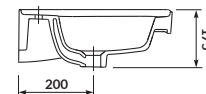

CREA 60

Furniture washbasin

kod kat.: K114-006 | index: CCWF1007318215

CREA furniture washbasins impress with their lightness and delicacy of shapes with extremely thin walls. At the same time, thanks to the new **ROCKLITE** ceramic mass, they are amazingly durable. The improved glaze covers their surface perfectly, making them ideally smooth and uniformly white.

characteristics:

- the unique **CERSANIT WHITE**
- suitable for many types of furniture
- high quality of workmanship
- 10-year warranty

width×depth×height [cm] 60×44,5×16

CREA 50

Furniture washbasin

cat. no.: K114-005 | index: CCWF1007308215

CREA furniture washbasins impress with their lightness and delicacy of shapes with extremely thin walls. At the same time, thanks to the new **ROCKLITE** ceramic mass, they are amazingly durable. The improved glaze covers their surface perfectly, making them ideally smooth and uniformly white.

characteristics:

- the unique **CERSANIT WHITE**
- suitable for many types of furniture
- high quality of workmanship
- 10-year warranty

width×depth×height [cm] 50,5×40×17,5