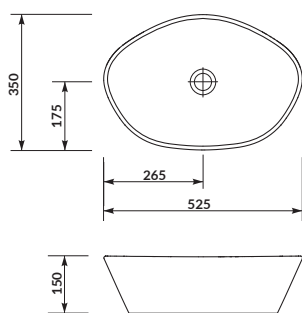

the set includes:

CERSANIT ceramic plug