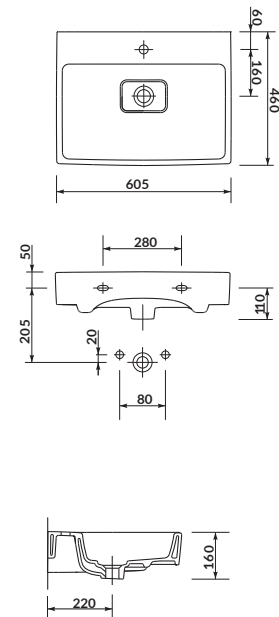

VIRGO 60

Furniture washbasin

cat. no.: K118-006 | index: CCWF1006351603

VIRGO washbasins made of chamotte mass, nice, modern plate shape suits to ceramics colour. Furniture washbasin in rectangular shape and traditional white color, to be assembled only with **VIRGO** cabinets.

characteristics:

- the unique **CERSANIT WHITE**
- high quality of workmanship
- easily washable surface
- 10-year warranty

width×depth×height [cm] 60,5×46×16