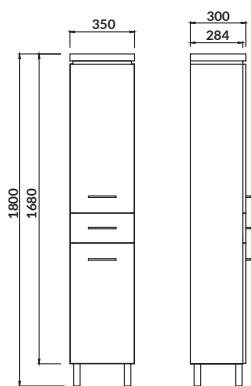

OLIVIA

Mirror cabinet

☐	cat. no.: S543-011	index: FZZM1000330490
☐	cat. no.: S543-014	index: FZZM1001130490

OLIVIA mirror cabinet has two shelves to accommodate all necessary bathroom accessories and cosmetics. The model has a white body and door with a practical mirror. The cabinet is made of particle board and MDF board.

characteristics:

- LED light
- 2-year warranty on the furniture

width×depth×height [cm]   56×15,3×57

available colors:
white, walnut