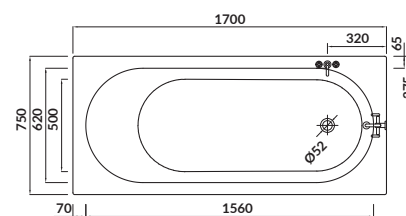

height with legs [cm] 53-65

volume to overflow [l] 180

to be paired with:

bathtub casing - front: S401-069

bathtub casing - side: S401-071

bathtub siphon: S904-004

OCTAVIA 160×70

Rectangular bathtub