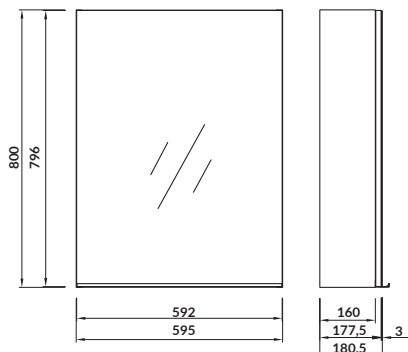

characteristics:

- soft-close system
- right- or left-hand door installation
- 2-year warranty on the furniture

width×depth×height [cm] 59,5×18,5×80

available colors:
oak grey, white

N

VIRGO 40

Mirror cabinet with black handle