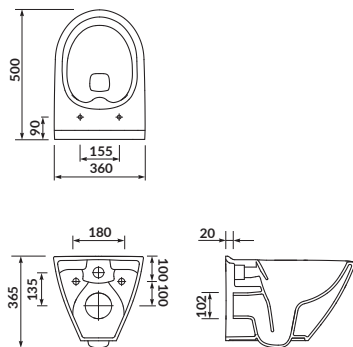

the set includes:

SLIM duroplast, soft-close, one button easy-off toilet seat.