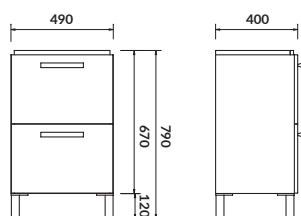

available colors:

white