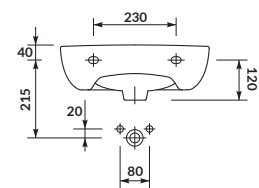

PRESIDENT 45

Wall hung washbasin

cat. no.: K08-002 | index: CCWS1000360936

PRESIDENT 45 wall hung washbasin has a centrally located opening for fittings and an overflow outlet. This model can be mounted with a **PRESIDENT** pedestal and semi-pedestal or with a decorative siphon directly to the wall.

characteristics:

- the unique **CERSANIT WHITE**
- easily washable surface
- 10-year warranty

width×depth×height [cm] 44,5×35×16

to be assembled with:
decorative **CERSANIT** siphon,
PRESIDENT semi- or pedestal