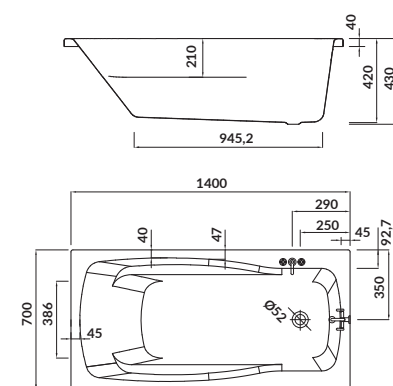

LANA 140×70

Rectangular bathtub

cat. no.: S301-160 | index: AZBR1001631943

characteristics:

- the unique **CERSANIT WHITE**
- double reinforcement
- adjustable legs included
- 10-year warranty

length×width×depth [cm] 140×70×42

height with legs [cm] 52-64

volume to overflow [l] 140

to be paired with:

bathtub casing - front: S401-066

bathtub casing - side: S401-071

bathtub siphon: S904-004