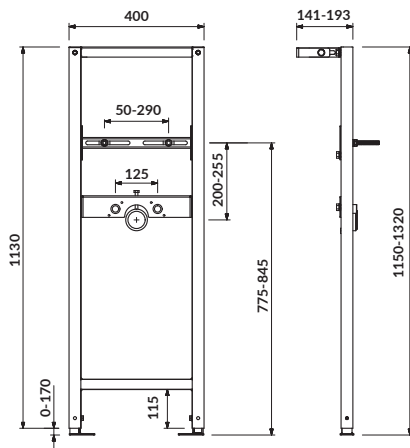

AQUA FOR WASHBASIN

Concealed frame

cat. no.: K97-409 | index: COAF1001270948

A steel frame for concealed washbasin installation. This model makes it possible to adjust the height of water-sewage connections. The frame is equipped with an outflow elbow allowing for its bottom or side adjustment as well as brass connection sleeves for angular valves. The foot can be rotated within the range of 360° (inwards, backwards and to the sides). The frame matches all Cersanit washbasins. Wall fixing kit included.

characteristics:

- easy to assemble
- withstand heavy load up to 150 kg
- 10-year of warranty on the frame

width×depth×height [cm] 40×14,1-19,3×115-132

fits:

all **CERSANIT** wall-mounted washbasins