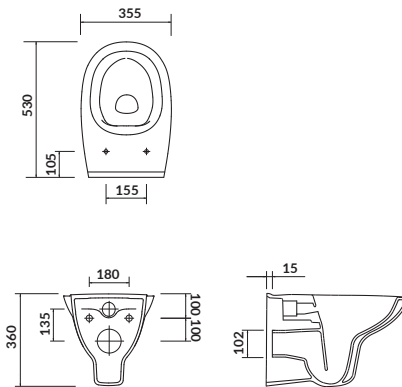

ARTECO

SET 815 wall hung bowl CleanOn

cat. no.: S701-180 | index: SZCZ1001801533

ARTECO wall hung bowl has a modern design. Thanks to the innovative **CleanOn** technology, water reaches every part of the inside of the bowl. The rimless bowl design leaves no room for dirt, bacteria and germs.

The set includes a polypropylene toilet seat, whose simple construction ensures easy cleaning. The soft-close system will ensure that the toilet seat will gradually lower, preventing it from suddenly hitting the bowl.

characteristics:

- **CleanOn** technology
- the unique **CERSANIT WHITE**
- highest hygiene standard
- 3/5L flushing system
- 10-year warranty on ceramics
- 2-year warranty for toilet seat

width×depth×height [cm] 35,5×53×36

the set includes:

ARTECO polypropylene, soft-close toilet seat