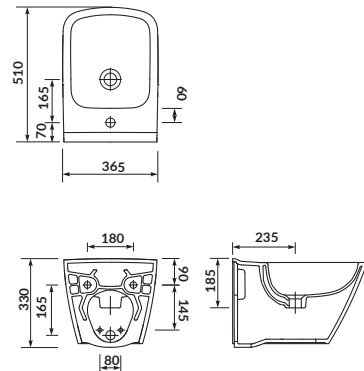

N

CITY SQUARE

Wall hung bowl **CleanOn**

cat. no.: K35-041 | index: CCHZ1001936378

CITY SQUARE wall hung bowl has a hidden fixation system which increases the aesthetics and makes the installation easier. It is equipped with the innovative **CleanOn** technology, which guarantees hygiene and safety. It allows flow of the water to thoroughly wash the inside of the bowl, leaving it clean and fresh. The rimless design also leaves no room for bacteria and germs to accumulate.

characteristics:

- **CleanOn** technology
- the unique **CERSANIT WHITE**
- hidden fixation system
- highest hygiene standard
- 3/5L flushing system
- 10-year warranty on ceramics

width×depth×height [cm] 36,5×51×34,5

to be paired with:

VIRGO CITY SQUARE duroplast, soft-close toilet seat

N

CITY SQUARE

SET B220 wall hung bowl **CleanOn**

cat. no.: S701-405 | index: SZCZ1002353121

CITY SQUARE wall hung bowl has a hidden fixation system which increases the aesthetics and makes the installation easier. It is equipped with the innovative **CleanOn** technology, which guarantees hygiene and safety. It allows flow of the water to thoroughly wash the inside of the bowl, leaving it clean and fresh. The rimless design also leaves no room for bacteria and germs to accumulate.

The set includes the **SLIM** toilet seat, whose simple construction ensures easy cleaning, and the innovative easy-off system allows for quick and easy removal at the touch of a button. The soft-close system will ensure that the toilet seat will gradually lower, preventing it from suddenly hitting the bowl.

characteristics:

- **CleanOn** technology
- the unique **CERSANIT WHITE**
- hidden fixation system
- highest hygiene standard
- 3/5L flushing system
- 10-year warranty on ceramics
- 2-year warranty for toilet seat

width×depth×height [cm] 36,5×51×34,5