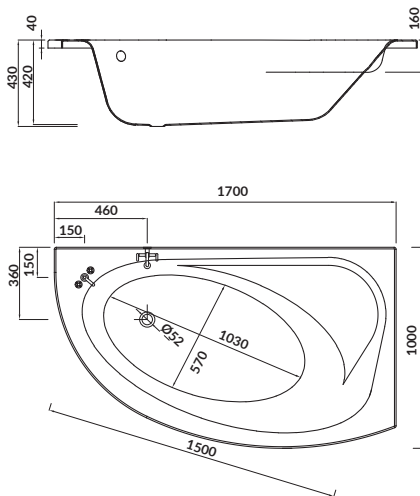

MEZA 170×100

Asymmetric bathtubs – right

cat. no.: S301-125 | index: AZBA1000971578

characteristics:

- the unique **CERSANIT WHITE**
- double reinforcement
- adjustable legs included
- 10-year warranty

length×width×depth [cm] 170×100×42

height with legs [cm] 52–64

volume to overflow [l] 205

to be paired with:

bathtub casing: S401-098

bathtub siphon: S904-004

MEZA 160×100

Asymmetric bathtubs – left

cat. no.: S301-124 | index: AZBA1000961577

characteristics:

- the unique **CERSANIT WHITE**
- double reinforcement
- adjustable legs included
- 10-year warranty

length×width×depth [cm] 160×100×42

height with legs [cm] 52–64

volume to overflow [l] 190

to be paired with:

bathtub casing: S401-097

bathtub siphon: S904-004

MEZA 160×100

Asymmetric bathtubs – right

cat. no.: S301-123 | index: AZBA1000951576

characteristics:

- the unique **CERSANIT WHITE**
- double reinforcement
- adjustable legs included
- 10-year warranty

length×width×depth [cm] 160×100×42

height with legs [cm] 52–64

volume to overflow [l] 190

to be paired with:

bathtub casing: S401-097

bathtub siphon: S904-004