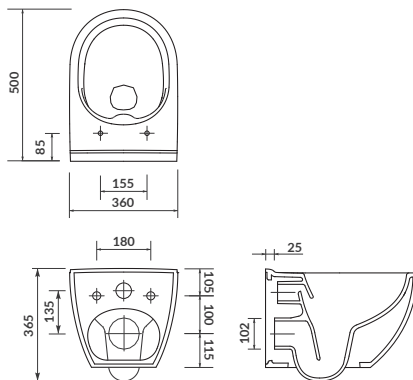

CREA RECTANGULAR wall hung bidet comes with a standard opening for armature and a hidden fixation system. These enhance the aesthetics and make the bidet installation easier.

characteristics:

- the unique **CERSANIT WHITE**
- hidden fixation system
- 10-year warranty on ceramics

width×depth×height [cm] 36×50×36,5

the set includes:

SLIM duroplast, soft-close, one button easy-off toilet seat

N

ZEN

Wall hung bidet

cat. no.: K117-001 | index: CCBW1001646378

ZEN bidet comes with a standard mounting hole for bidet faucet. Shortened bidet depth (only 50 cm) while maintaining its full functionality, will work great both in larger as well as in smaller bathrooms. The hidden fixation system applied increases the aesthetics and facilitates the installation of the bidet. The bidet is designed for installation with a concealed frame.