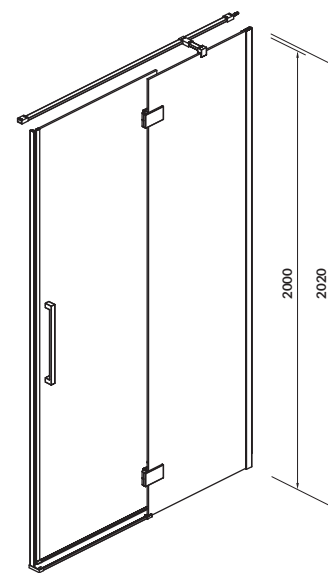

characteristics:

- CleanPro coating
- 8 mm safety glass
- chrome-plated drip rail
- hinge flush fitting with glass
- chrome-plated wall support bar included
- 7-year warranty

width×height [cm] 90×200