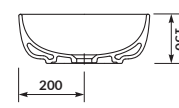

countertop cabinet
INVERTO 100/80