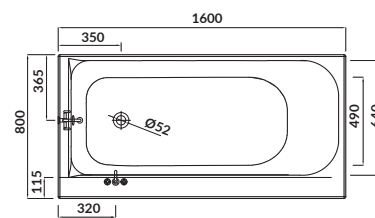

SMART 160×80

Rectangular bathtub – right

cat. no.: S301-118 | index: AZBR1000611512

characteristics:

- the unique **CERSANIT WHITE**
- double reinforcement
- furniture casing for the bathtub
- 10-year warranty

length×width×depth [cm] 160×80×43,5

height with legs [cm] 53,5–65,5

volume to overflow [l] 225

to be paired with:

white furniture front panel: S568-026

grey furniture front panel: S568-027

furniture side panel: S568-028

bathtub siphon: S904-004