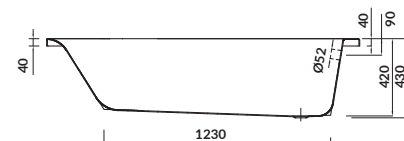

STOP UV
LONG-LASTING ACRYLIC WHITE