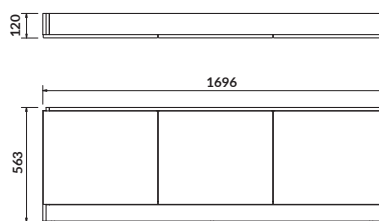

SMART 170

Furniture bathtub casing - front, grey

cat. no.: S568-027 | index: FZZO1000853624

length×height [cm] 170×56

to be paired with:

SMART 170×80 bathtub

S301-117, S301-116