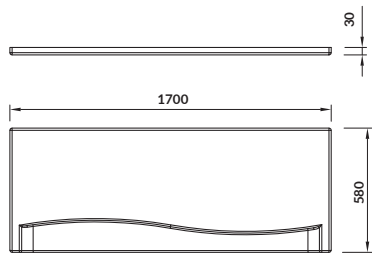

NIKE 160

Bathtub casing - front

cat. no.: S401-029 | index: AZCB1000490074

length×height [cm] 160×58

to be paired with:

NIKE 160×70 bathtub - S301-248