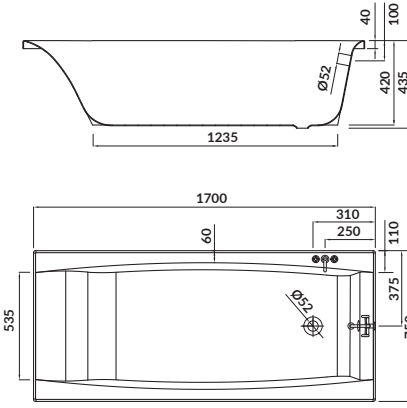

VIRGO 170×75

Rectangular bathtub

cat. no.: S301-045 | index: AZBR1000170037

characteristics:

- the unique **CERSANIT WHITE**
- double reinforcement
- adjustable legs included
- 10-year warranty

length×width×depth [cm] 170×75×42

height with legs [cm] 52,5 - 64,5

volume to overflow [l] 220

to be paired with:

bathtub casing - front: S401-046

bathtub casing - side: S401-047

bathtub siphon: S904-004