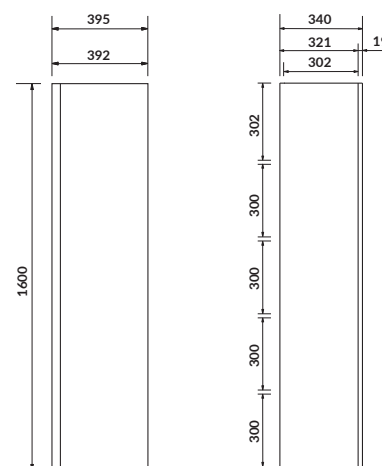

characteristics:

- left- or right-hand door installation
- soft-close system
- easy installation
- hidden handles
- 2-year warranty on the furniture

width×depth×height [cm] 39,5×34×160

available colors:
white and grey