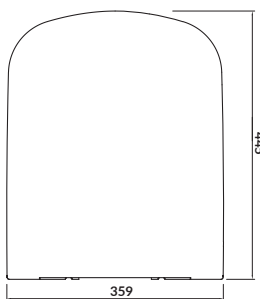

characteristics:

- highest quality duroplast
- easy-off system
- soft-close system
- 2-year warranty

width×depth [cm] 35,9×44,5