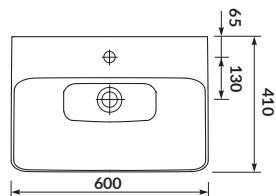

MILLE SLIM 50

Furniture washbasin

cat. no.: K675-004 | index: CCWF1008396349

MILLE ceramic furniture washbasins made of high quality materials and glazed also from underside. This makes it possible to install the washbasins not only with a washbasin cabinet (**LARA SLIM**), but also solo with a decorative siphon. Washbasins **MILLE** in the **SLIM** version mean that the size of the top surface of the washbasin is greater than size of the bottom. Such structure allows for more efficient use of the bathroom area (the washbasin furniture takes up less space).

characteristics:

- the unique **CERSANIT WHITE**
- easily washable surface
- high quality of workmanship
- 10-year warranty

width×depth×height [cm] 50,5 × 38 × 15

to be assembled with:

decorative **CERSANIT** siphon