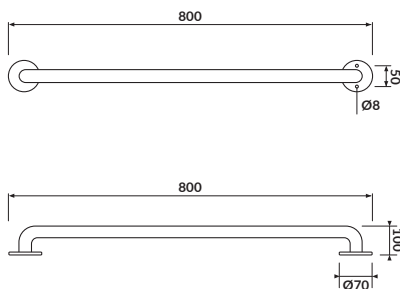

characteristics:

- stainless steel
- maximum load: 120 kg
- 2-year warranty

width×depth×height [cm] 80×9×6