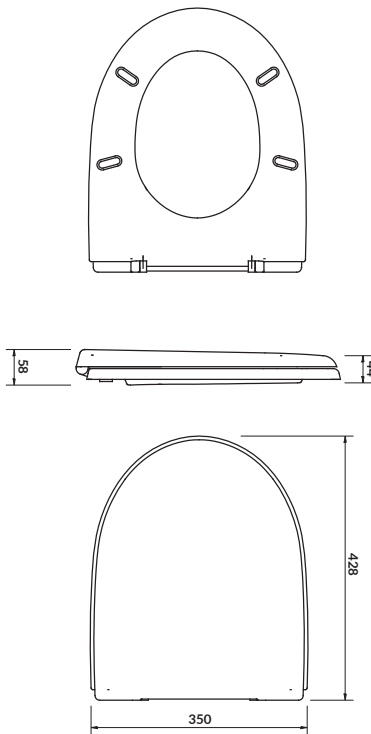

characteristics:

- highest quality polypropylene
- soft-close system
- 2-year warranty

width×depth [cm] 35×42,8