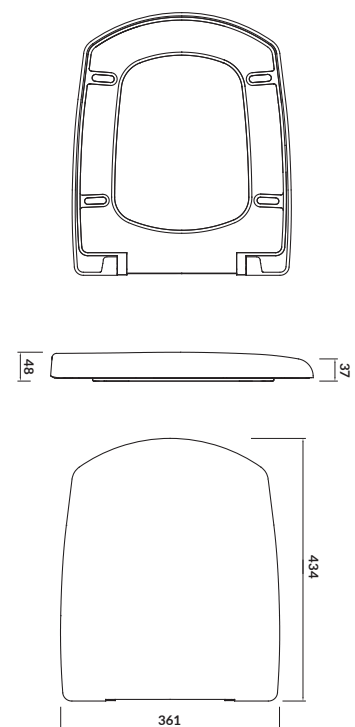

characteristics:

- highest quality duroplast
- 2-year warranty

width × depth [cm] 36,1 × 43,4