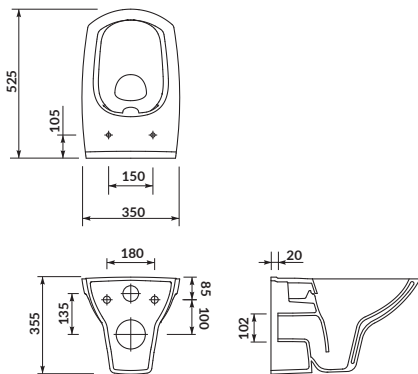

CARINA

Wall hung bowl CleanOn

cat. no.: K31-046 | index: CCHZ1000921986

CARINA wall hung bowl uses the innovative **CleanOn** technology. The rimless design allows flow of the water to thoroughly wash the inside of the bowl, leaving it clean and fresh. The rimless design also leaves no room for bacteria and germs to accumulate. The model is adapted to the horizontal water outlet.

characteristics:

- **CleanOn** technology
- the unique **CERSANIT WHITE**
- highest hygiene standard
- 3/5L flushing system
- 10-year warranty on ceramics

width×depth×height [cm] 35×52,5×35,5

to be paired with:

CARINA series toilet seats

CARINA

SET 548 wall hung bowl CleanOn

cat. no.: K701-033 | index: SZCZ1000841773

CARINA wall hung bowl uses the innovative **CleanOn** technology. The rimless design allows flow of the water to thoroughly wash the inside of the bowl, leaving it clean and fresh. The rimless design also leaves no room for bacteria and germs to accumulate. The model is adapted to the horizontal water outlet.

The set includes the duroplast toilet seat, whose simple construction ensures easy cleaning, and the easy-off system allows for quick and easy removal at the touch of a button. The soft-close system will ensure that the toilet seat will gradually lower, preventing it from suddenly hitting the bowl.

characteristics:

- **CleanOn** technology
- the unique **CERSANIT WHITE**
- highest hygiene standard
- 3/5L flushing system
- 10-year warranty on ceramics
- 2-year warranty for toilet seat

width×depth×height [cm] 35×52,5×35,5

the set includes:

CARINA duroplast, soft-close, easy-off toilet seat

CARINA

Wall hung bidet

cat. no.: K31-010 | index: CCBW1000150831

CARINA wall mounted bidet has a tap hole and is designed for installation with a concealed frame.

characteristics: