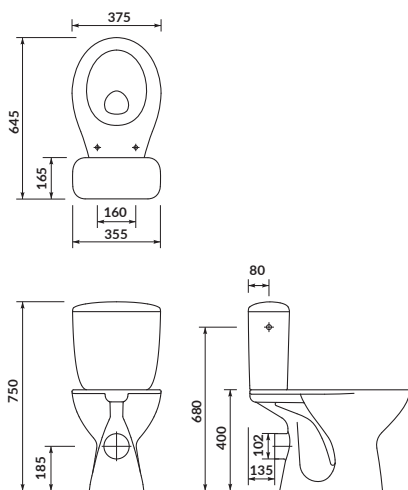

MERIDA

WC compact 331 010

cat. no.: K03-018 | index: CCKZ1001953065

MERIDA WC compact is a modern design, offered in **CERSANIT WHITE** colour, with a horizontal outlet and water inlet on the side of the tank.

characteristics:

- the unique **CERSANIT WHITE**
- 3/6L flushing system
- 10-year warranty on ceramics
- 2-year warranty for toilet seat

width×depth×height [cm] 37×62,5×75,5

the set includes:

polypropylene, soft-close toilet seat