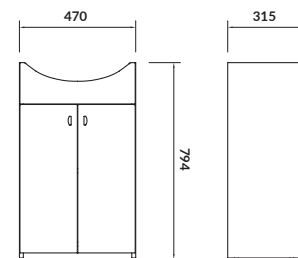

BIANCO 60

Washbasin cabinet

cat. no.: S509-031-DSM | index: FZZW1000300238

Two-door, standing **BIANCO** cabinet finished with lacquered particle board in white. The simple design is emphasized by the minimalist, chrome-plated handles that blend in with fittings. The furniture has been adapted for installation under the **CERSANIA NEW 60** washbasin.

characteristics:

- easily washable surface
- chrome-plated handles
- 2-year warranty on the furniture

width×depth×height [cm] 57×34×79,4

available colors:
white

BIANCO 50

Washbasin cabinet

cat. no.: S509-032-DSM | index: FZZW1000240396

Two-door, standing **BIANCO** cabinet finished with lacquered particle board in white. The simple design is emphasized by the minimalist, chrome-plated handles that blend in with fittings. The furniture has been adapted for installation under the **CERSANIA NEW 50** washbasin.

characteristics:

- easily washable surface
- chrome-plated handles
- 2-year warranty on the furniture

width×depth×height [cm] 47×31,5×79,4

available colors:
white