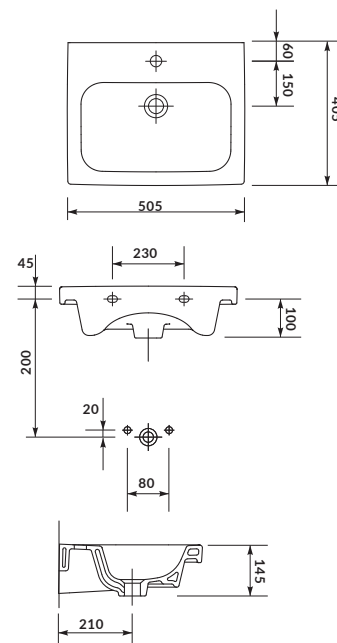

characteristics:

- the unique **CERSANIT WHITE**
- easily washable surface
- fits many types of furniture
- high quality of workmanship
- 10-year warranty

width×depth×height [cm] 50,5×40,5×14,5

EASY 70

Furniture washbasin