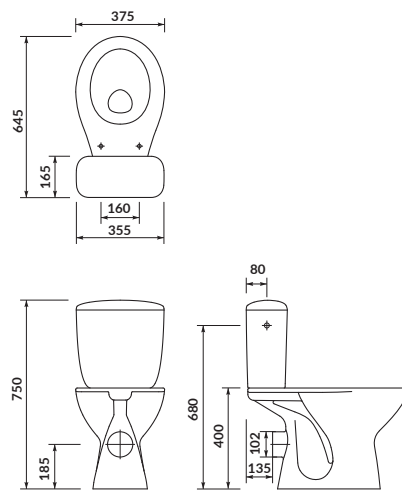

the set includes:

duroplast toilet seat