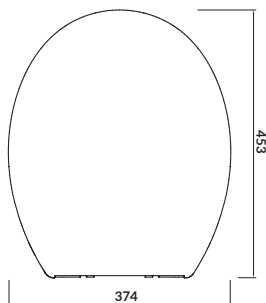

characteristics:

- highest quality duroplast
- easy-off system
- soft-close system
- 2-year warranty

width×depth [cm] 37,4×45,3