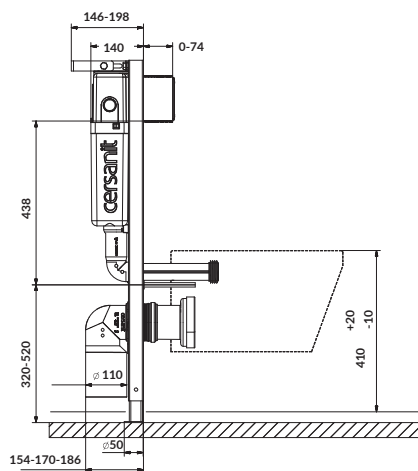

AQUA 42 MECH L BOX

Concealed cistern frame

cat. no.: S97-051

index: COAF1000996560

WC concealed system, for dry installation, for low installation. It is dedicated to places with reduced height (min. 92 cm), for example: under steep walls or under window sills. Durable, narrow frame - only 41 cm width.

- frame with mechanical flushing system
- frame made of 40×40 mm
- brake in the foot of the frame
- drain outlet elbow with the possibility of sideways and downwards adjustment and 3 degrees depth adjustment
- powder painted, rotatable feet with 4 positions
- ultra low noise filling valve
- front or top flush button montage
- 4 optional water supply connection points: on the right side (from the side, from above); on the left side (from the side, from above)

characteristics:

- **FRESH SYSTEM** for fresheners will provide comprehensive cleanliness and freshness
- economical flushing 2/4, 3/5, 3/6L
- withstand heavy load up to 400 kg
- 10-year warranty on all elements of the system

width×depth×height [cm]

41×15-20×92-112

fits:

all CERSANIT wall-mounted toilet bowls (including bowls for the disabled).