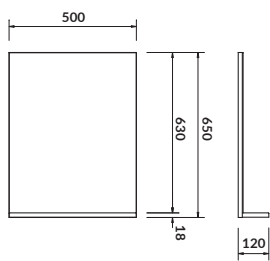

MELAR 140

Pillar

cat. no.: S614-004 | index: FZZP1000873470

The capacious, two-door **MELAR** pillar is equipped with durable hinges. In the central part of the door there are two wide, chrome-plated handles, which perfectly match the glossy varnish. The model is made of white particle board.

characteristics:

- 2-year warranty on the furniture

width×depth×height [cm] 35×25×144

available colors:

white