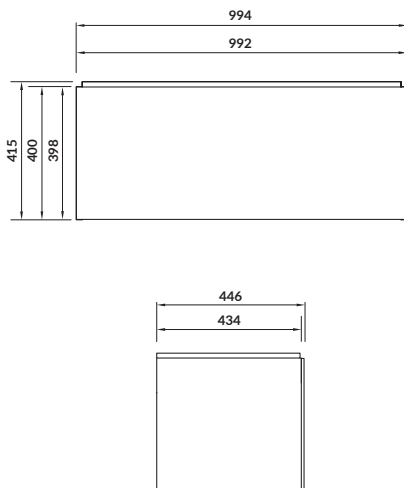

characteristics:

- tiles on the front of the furniture
- **AQUASAFE** technology
- push system
- soft-close system
- low-profile washbasin siphon
- 2-year warranty on the furniture

width×depth×height [cm] 99,4×44,6×41,5

for installation with:

INVERTO furniture washbasin