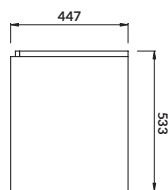

characteristics:

- hidden handles
- **AQUASAFE** technology
- full extension drawer
- 2-year warranty on the furniture

width×depth×height [cm] 59,4×44,7×53,3

available colors:

white, grey matt and oak veneer