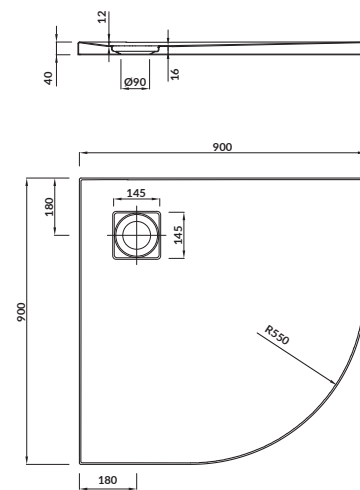

N

TAKO SLIM 90

Square shower tray

cat. no.: S601-122 | index: SZEZ1002896661

characteristics:

- premium quality acrylic
- drain with magnetic plug
- double reinforcement
- shower tray siphon included
- 10-year warranty

width×depth×height [cm] 90×90×4

depth to the bottom [cm] 1,2

drain diameter [mm] 90

N

TAKO SLIM 80

Square shower tray

cat. no.: S601-121 | index: SZEZ1002886661

characteristics:

- premium quality acrylic
- drain with magnetic plug
- double reinforcement
- shower tray siphon included
- 10-year warranty

width×depth×height [cm] 80×80×4

depth to the bottom [cm] 1,2

drain diameter [mm] 90

N

TAKO SLIM 90

Halfround shower tray

cat. no.: S601-120 | index: SZEZ1002876661

characteristics:

- premium quality acrylic
- drain with magnetic plug
- double reinforcement
- shower tray siphon included
- 10-year warranty

width×depth×height [cm] 90×90×4

radius [cm] 55

depth to the bottom [cm] 1,2

drain diameter [mm] 90