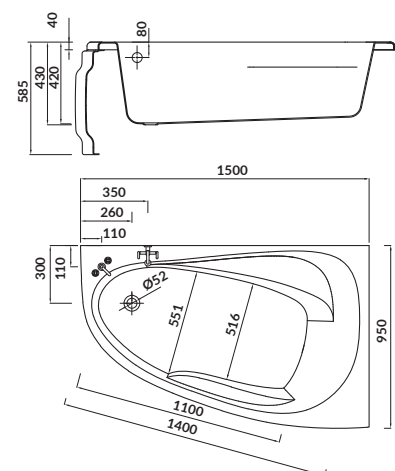

length×width×depth [cm] 150×95×42

height with legs [cm] 51–63

volume to overflow [l] 195

to be paired with:

bathtub casing: S401-104

bathtub siphon: S904-004

JOANNA NEW 140×90

Asymmetric bathtubs – left