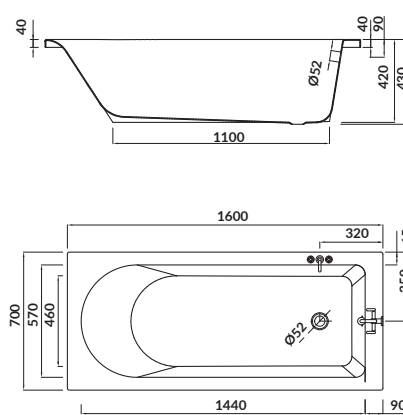

FLAVIA 160×70

Rectangular bathtub

cat. no.: S301-106 | index: AZBR1000533361

characteristics:

- the unique **CERSANIT WHITE**
- double reinforcement
- adjustable legs included
- 10-year warranty

length×width×depth [cm] 160×70×42

height with legs [cm] 52-64

volume to overflow [l] 174

to be paired with:

bathtub casing - front: S401-068

bathtub casing - side: S401-071

bathtub siphon: S904-004