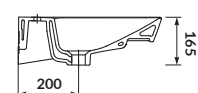

characteristics:

- the unique **CERSANIT WHITE**
- fits to many types of furniture
- easily washable surface
- high quality of workmanship
- 10-year warranty

width×depth×height [cm] 81×48,5×16,5

MILLE SLIM 60