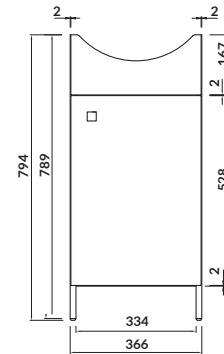

available colors:

white