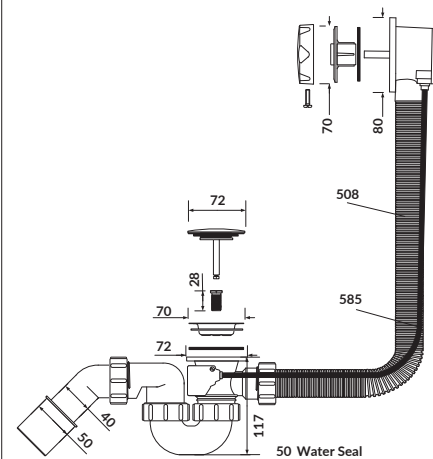

LORENA 140

Bathtub casing - front

cat. no.: S401-066 | index: AZCB1000330072

length×height [cm] 140×58

to be paired with:

FLAVIA 140×70 bathtub
S301-104

NAO 140×70 bathtub
S301-038

LANA 140×70 bathtub
S301-160

OCTAVIA 140×70 bathtub
S301-250

LORENA

Bathtub casing - side

cat. no.: S401-071 | index: AZCB1000771494

length×height [cm] 70×58

to be paired with:

FLAVIA 170/160/150/140×70 bathtub
S301-107, S301-106, S301-105, S301-104

KORAT 170/160/150×70 bathtub
S301-122, S301-121, S301-120

NAO 170/160/150/140×70 bathtub
S301-244, S301-243, S301-242

LANA 170/160/150/140×70 bathtub
S301-163, S301-162, S301-161, S301-160

OCTAVIA 170/160/150/140×70 bathtub
S301-253, S301-252, S301-251, S301-250

BATHTUB SIPHON

Automatic

cat. no.: S904-004 | index: AZAI1000043007

Siphon sold separately

characteristics:

- 2-year warranty

length×width×height [cm] 72×72×117

to be paired with:

all **CERSANIT** bathtubs