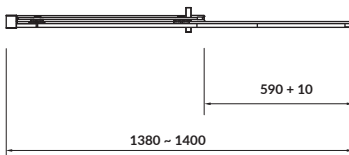

CREA 120×200

Shower enclosure sliding door

cat. no.: S159-007 | index: EZZD1000376332

characteristics:

- CleanPro coating
- 8 mm safety glass
- soft-close mechanism
- chrome-plated wall support bar included
- metal handles
- 7-year warranty

width×height [cm] 120×200