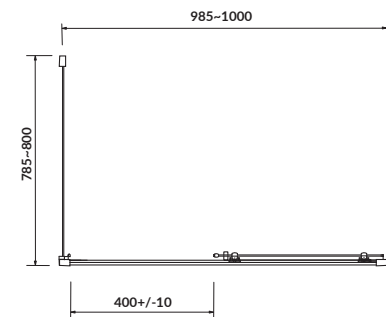

characteristics:

- 4/5 mm safety glass
- metal handles
- double metal rollers on top and bottom
- 3-year warranty

width×depth×height [cm] 100×80×185

N

ZIP SHOWER ENCLOSURES

ZIP shower enclosures are a collection of classic models of framed enclosures. The cabin is made of chrome profiles, 5 mm glass covered with **CleanPro** coating, which facilitates its cleaning and prevents the accumulation of dirt and scale.