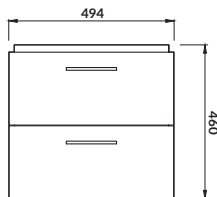

available colors:

grey, white, walnut