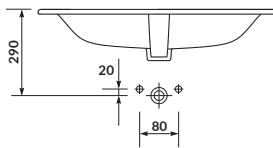

N

MODUO 80

Washbasin in a counter

cat. no.: K116-044 | index: CCWT1000643680

Washbasin in a counter **MODUO-IN 80** is made of chamotte ceramics - in the unique **CERSANIT WHITE**. Suitable for mounting on a countertop or with **MODUO** collection cabinets, it is perfect for minimalistic bathroom interiors.

characteristics:

- the unique **CERSANIT WHITE**
- easily washable surface
- high quality of workmanship
- 10-year warranty

width×depth×height [cm] 80×45×18