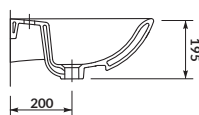

LIBRA 80

Furniture washbasin

cat. no.: K04-012

index: CCWF1000060752

Elegant shape, traditional design and the unique **CERSANIT WHITE** are what sets **LIBRA 80** furniture washbasin apart. The washbasin with central opening for fittings and overflow outlet can be attached to the wall with a decorative siphon.

characteristics:

- the unique **CERSANIT WHITE**
- increased space for toiletries
- easily washable surface
- 10-year warranty

width×depth×height [cm] 81,5×47,5×19,5

to be assembled with:

decorative **CERSANIT** siphon