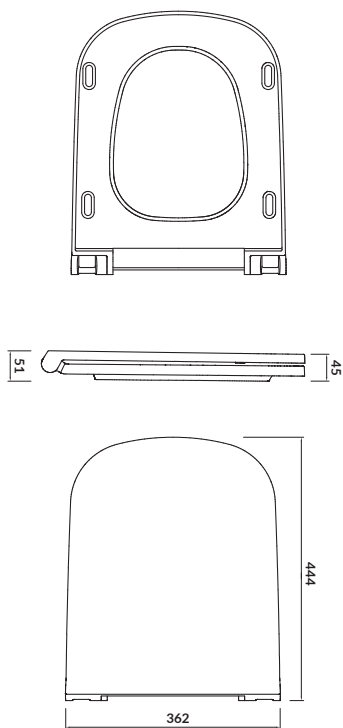

CASPIA SLIM

Toilet seat

cat. no.: K98-0145 | index: CSSD1003671852

CASPIA SLIM toilet seat with a soft-close system is made of damage-resistant duroplast. The simple construction ensures easy cleaning, and the innovative one button easy-off system allows for quick and easy removal at the touch of a button. The soft-close system will ensure that the toilet seat will gradually lower, preventing it from suddenly hitting the bowl.

characteristics:

- highest quality duroplast
- one button easy-off system
- soft-close system
- 2-year warranty

width×depth [cm] 36,2×44,4