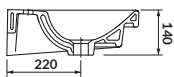

CITY 50

Furniture washbasin

cat. no.: K35-005 | index: CCWF1006543618

The functional and elegant **CITY 50** furniture washbasin has a wide storage area, a central opening for fittings and overflow outlet. Washbasin can be mounted with **CREA**, **LARA**, **MELAR**, **MODUO**, **SMART** furniture.

characteristics:

- the unique **CERSANIT WHITE**
- suitable for many types of furniture
- easily washable surface
- high quality of workmanship
- 10-year warranty

width×depth×height [cm] 50,5×40×14