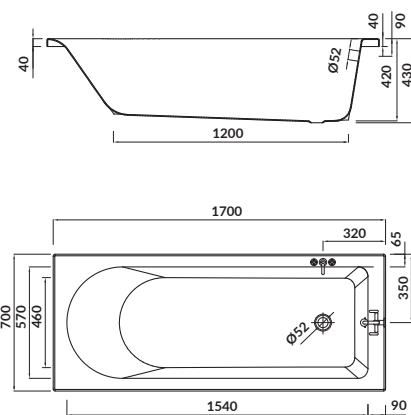

FLAVIA 170×70

Rectangular bathtub

cat. no.: S301-107 | index: AZBR1000543362

characteristics:

- the unique **CERSANIT WHITE**
- double reinforcement
- adjustable legs included
- 10-year warranty

length×width×depth [cm] 170×70×42

height with legs [cm] 52-64

volume to overflow [l] 198

to be paired with:

bathtub casing - front: S401-069

bathtub casing - side: S401-071

bathtub siphon: S904-004