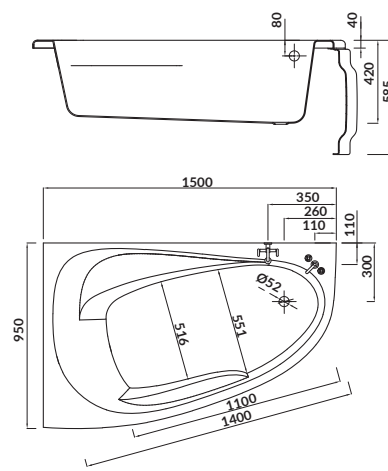

JOANNA NEW 150×95

Asymmetric bathtubs – right

cat. no.: S301-168 | index: AZBA1001882147

characteristics:

- the unique **CERSANIT WHITE**
- double reinforcement
- adjustable legs included
- 10-year warranty

length×width×depth [cm] 150×95×42

height with legs [cm] 51–63

volume to overflow [l] 195

to be paired with:

bathtub casing: S401-104

bathtub siphon: S904-004