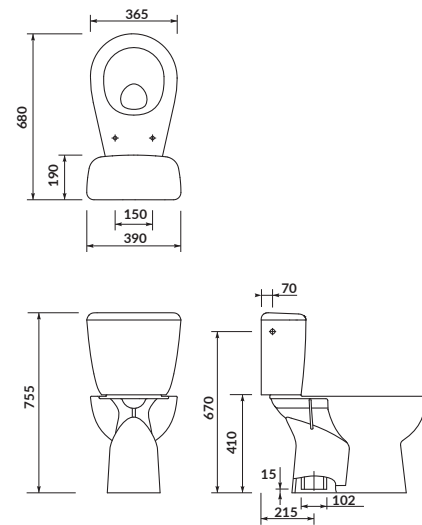

the set includes:

duroplast toilet seat