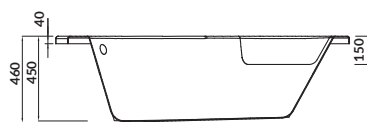

SICILIA 140×100

Asymmetric bathtubs - right

cat. no.: S301-094 | index: AZBA1000883341

characteristics:

- the unique **CERSANIT WHITE**
- double reinforcement
- adjustable legs included
- 10-year warranty

length×width×depth [cm] 140×100×45

height with legs [cm] 55-67

volume to overflow [l] 172

to be paired with:

bathtub casing: S401-085

bathtub siphon: S904-004