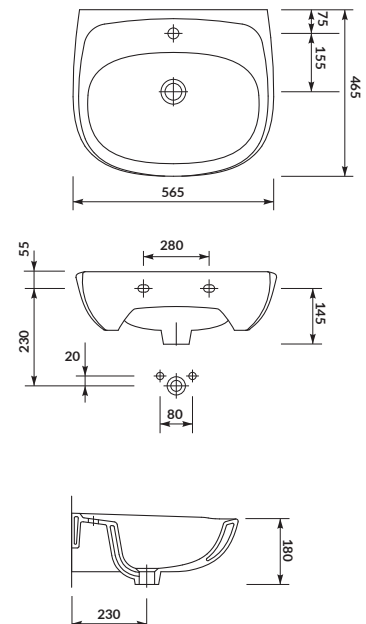

MARKET 60 NEW

Wall hung washbasin

cat. no.: K18-012 | index: CCWS1000270936

MARKET washbasin has a centrally located opening for fittings and overflow outlet. It can be mounted directly on the wall with a decorative siphon.

characteristics:

- the unique **CERSANIT WHITE**
- easily washable surface
- 10-year warranty

width×depth×height [cm] 61,5×50,5×18,5

to be assembled with:

decorative **CERSANIT** siphon

MARKET 55

Wall hung washbasin

cat. no.: K18-010 | index: CCWS1000250936

MARKET washbasin has a centrally located opening for fittings and overflow outlet. It can be mounted directly on the wall with a decorative siphon.

characteristics:

- the unique **CERSANIT WHITE**
- easily washable surface
- 10-year warranty

width×depth×height [cm] 56,5×46,5×18

to be assembled with:

decorative **CERSANIT** siphon