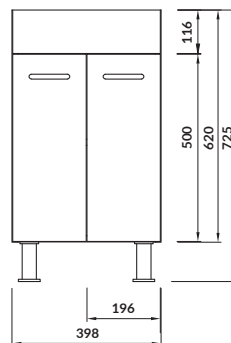

available colors:

white