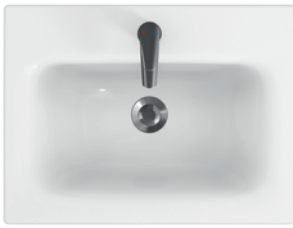

characteristics:

- the unique **CERSANIT WHITE**
- easily washable surface
- high quality of workmanship
- 10-year warranty

width×depth×height [cm] 80×45×18

washbasin cabinet
MODUO 80

N

MODUO 60

Washbasin in a counter