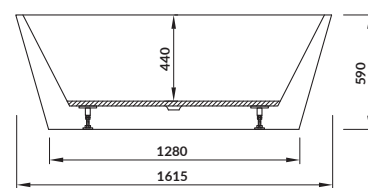

length×width×height [cm] 162×72×59

depth [cm] 44

volume to overflow [l] 238

to be paired with:

siphons for bathtub click-clack:
S904-008
S904-009
S904-010

296
297

CREA

Perfect, pure form and symmetrical shapes are the features of Cersanit **CREA** freestanding bathtub, which will give your bathroom a unique style of a real bathing saloon. The oval **CREA** freestanding bathtub, thanks to its minimalistic and universal shapes, will easily fit into your vision of a modern bathing space. The material from which the product is made is the highest quality acrylic. Its use makes the sound of the water muffled, the surface of the bathtub is pleasant and warm to the touch, and the bath temperature remains pleasant longer. In addition to a solid structure, the freestanding acrylic bathtub is distinguished by its weight, much lower than conglomerate products. The set includes a chrome click-click siphon and a frame with adjustable legs. Separately, there are siphons with a click-click plug in black and gold.