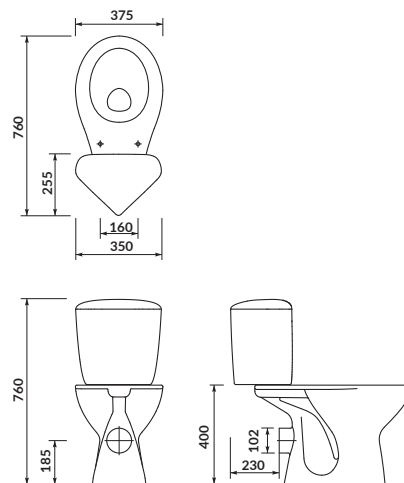

PRESIDENT

WC compact 305 020

cat. no.: K08-039 | index: CCKZ1000650784

PRESIDENT WC compact has a vertical outlet and water inlet from the side of the tank.

characteristics:

- the unique **CERSANIT WHITE**
- vertical outlet
- highest hygiene standard
- 3/6L flushing system
- 10-year warranty on ceramics
- 2-year warranty for toilet seat

width×depth×height [cm] 36,5×64,5×75

the set includes:

duroplast toilet seat