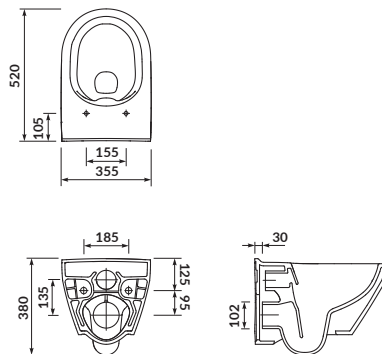

width×depth×height [cm] 35,5×52×38

the set includes:

CREA OVAL SLIM duroplast, soft-close, one button easy-off toilet seat

CREA OVAL

Wall hung bidet

cat. no.: K114-009 | index: CCBW1001390757

CREA OVAL wall hung bidet comes with a standard opening for armature and a hidden fixation system. These enhance the aesthetics and make the bidet installation easier.