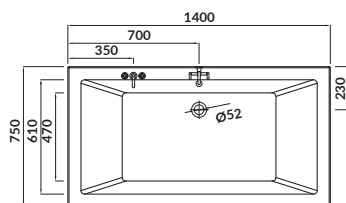

to be paired with:

bathtub casing - front: S401-043

bathtub casing - side: S401-047

bathtub siphon: S904-004

SMART

SMART bathtubs are available in two sizes, in left- and right-sided versions. The ergonomic shape allows you to take a comfortable reclining position. Their distinguishing feature is a wide shelf that can be used as a space for bathing accessories.