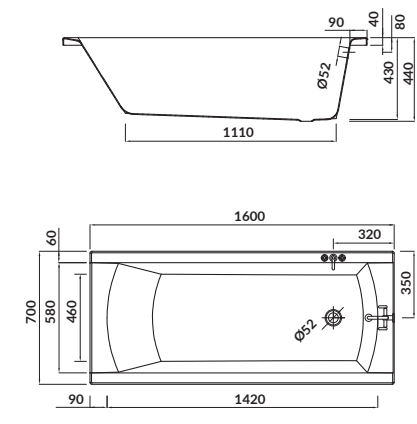

KORAT 160×70

Rectangular bathtub

cat. no.: S301-121 | index: AZBR1000681571

characteristics:

- the unique **CERSANIT WHITE**
- double reinforcement
- adjustable legs included
- 10-year warranty

length×width×depth [cm] 160×70×43

height with legs [cm] 53-65

volume to overflow [l] 185

to be paired with:

bathtub casing - front: S401-068

bathtub casing - side: S401-071

bathtub siphon: S904-004