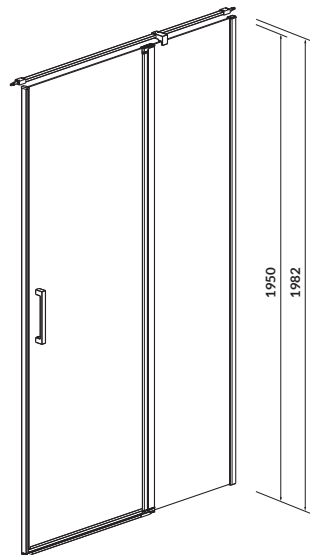

characteristics:

- CleanPro coating
- 6 mm safety glass
- metal handles
- chrome-plated wall support bar included
- column hinge with door lift function
- 3-year warranty

width×height [cm] 90×195