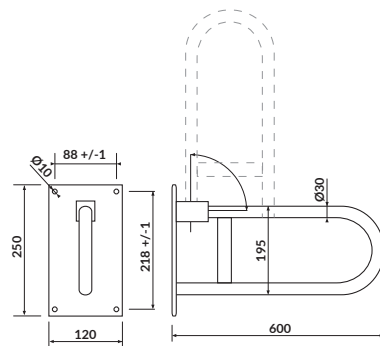

characteristics:

- stainless steel
- maximum load: 120 kg
- 2-year warranty

width×depth×height [cm] 12×60×25