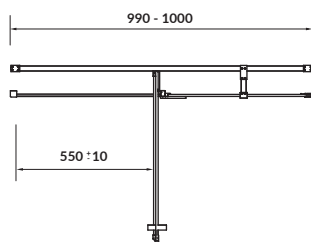

CREA 90×200

Shower enclosure door with hinges - left

cat. no.: S159-005 | index: EZZD1000256332

characteristics:

- CleanPro coating
- 8 mm safety glass
- chrome-plated drip rail
- hinge flush fitting with glass
- chrome-plated wall support bar included
- 7-year warranty

width×height [cm] 90×200