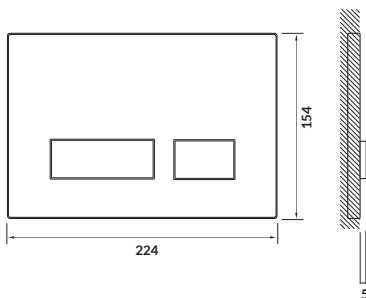

fits:

AQUA 0/2/4 concealed cistern frames