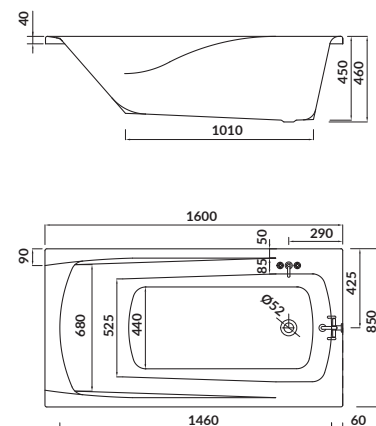

to be paired with:

bathtub casing - front: S401-045
bathtub casing - side: S401-100
bathtub siphon: S904-004