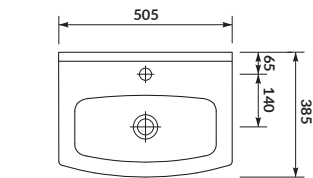

washbasin cabinet
OLIVIA 50/40