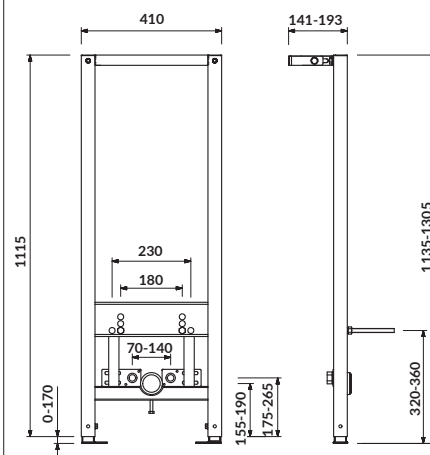

characteristics:

- brake in the foot of the frame
- withstand heavy load up to 400 kg
- easy to assemble
- 10-year of warranty on the frame

width×depth×height [cm]

41×14,1-19,3×113,5-130,5

fits:

all **CERSANIT** wall-hung bidets