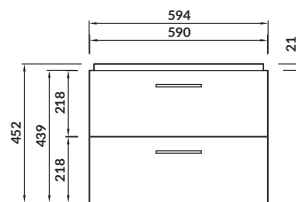

characteristics:

- soft-close system
- chrome-plated handles
- 10-year warranty on ceramics
- 2-year warranty on the furniture

width×depth×height [cm] 59,4×44,7×45,2

available colors:
white, grey, walnut