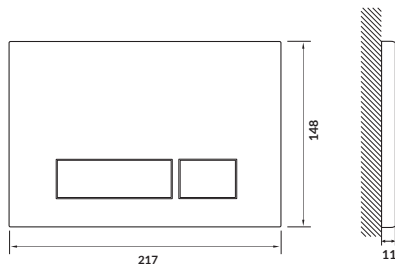

fits:

AQUA 0/2/4 concealed cistern frames