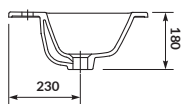

characteristics:

- the unique **CERSANIT WHITE**
- easily washable surface
- increased area for toiletries
- 10-year warranty

width×depth×height [cm] 50×40×16,5

washbasin cabinet
SMART 60/50

washbasin cabinet
MELAR 60/50