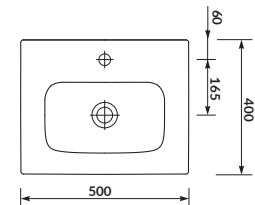

N

MODUO 60

Washbasin in a counter

cat. no.: K116-043 | index: CCWT1000633680

Washbasin in a counter **MODUO-IN 60** is made of chamotte ceramics - in the unique **CERSANIT WHITE**. Suitable for mounting with **MODUO** collection cabinets, it is perfect for minimalistic bathroom interiors.

characteristics:

- the unique **CERSANIT WHITE**
- easily washable surface
- high quality of workmanship
- 10-year warranty

width×depth×height [cm] 60×45×17,5

N

MODUO 50

Washbasin in a counter

cat. no.: K116-042 | index: CCWT1000623680

Washbasin in a counter **MODUO-IN 50** is made of chamotte ceramics - in the unique **CERSANIT WHITE**. Suitable for mounting with **MODUO** collection cabinets, it is perfect for minimalistic bathroom interiors.

characteristics:

- the unique **CERSANIT WHITE**
- easily washable surface
- high quality of workmanship
- 10-year warranty

width×depth×height [cm] 50×40×16