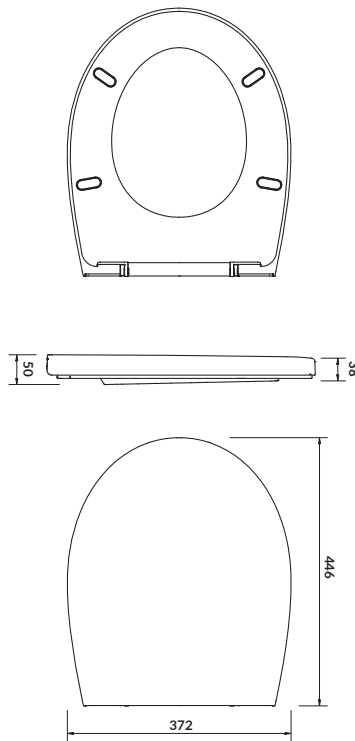

characteristics:

- highest quality polypropylene
- 2-year warranty

width×depth [cm] 37,2×44,6