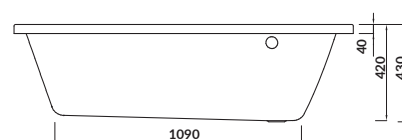

STOP UV
LONG-LASTING ACRYLIC WHITE

NANO

NANO are asymmetric bathtubs designed for small bathrooms. Dedicated for installation in a corner of a room, they allow optimal use of space. Comfortable backrest and practical wide edge for cosmetics increase the comfort of use. Available in two sizes. It is possible to assemble the bathtub casing. Adjustable feet are included in a set.

NANO 150×75

Asymmetric bathtubs - left

cat. no.: S301-064

index: AZBA1000270055

characteristics:

- the unique **CERSANIT WHITE**
- double reinforcement
- adjustable legs included
- 10-year warranty

length×width×depth [cm] 150×75×42

height with legs [cm] 52-60

volume to overflow [l] 165

to be paired with:

bathtub casing: S401-062

bathtub siphon: S904-004