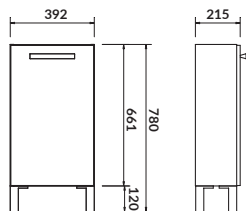

MELAR 72

Wall hung cabinet

cat. no.: S614-005 | index: FZZH1000473481

MELAR wall hung cabinet with a system of practical shelves that will allow you to conveniently manage the space of any bathroom. The model is made of lacquered particle board and finished in shiny white. In the lower part of the door there is a modern, chrome-plated handle.

characteristics:

- 2-year warranty on the furniture

width×depth×height [cm] 35×25×72,1

available colors:
white