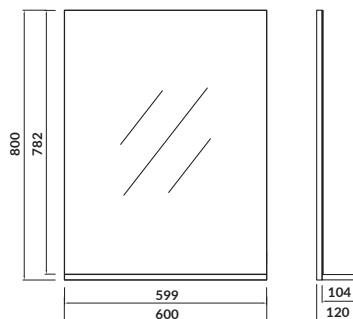

available colors:

white