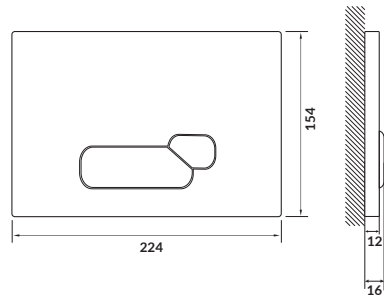

fits:

AQUA 0/2/4 concealed cistern frames