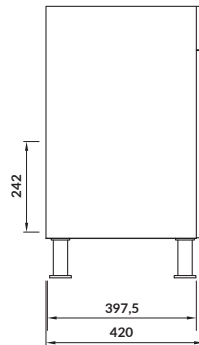

available colors:

white