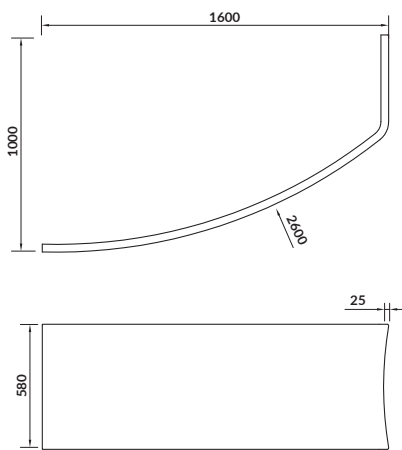

SICILIA 160

Bathtub casing - left/right

cat. no.: S401-039 | index: AZCB1000580078

length×height [cm] 160×58

to be paired with:

SICILIA 160×100 bathtub
S301-036, S301-037

SICILIA 150

Bathtub casing - left/right

cat. no.: S401-086 | index: AZCB1001000078

length×height [cm] 150×58

to be paired with:

SICILIA 150×100 bathtub
S301-095, S301-096