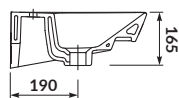

MILLE SLIM 50

Furniture washbasin

cat. no.: K675-004 | index: CCWF1008396349

MILLE ceramic furniture washbasins made of high quality materials and glazed also from underside. This makes it possible to install the washbasins not only with a washbasin cabinet (**LARA SLIM**), but also solo with a decorative siphon. Washbasins **MILLE** in the **SLIM** version mean that the size of the top surface of the washbasin is greater than size of the bottom. Such structure allows for more efficient use of the bathroom area (the washbasin furniture takes up less space).

characteristics:

- the unique **CERSANIT WHITE**
- easily washable surface
- high quality of workmanship
- 10-year warranty

width×depth×height [cm] 50,5 × 38 × 15

to be assembled with:

decorative **CERSANIT** siphon