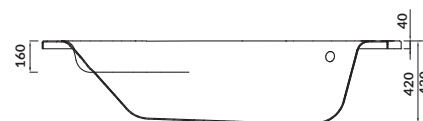

STOP UV
LONG-LASTING ACRYLIC WHITE

MEZA

MEZA is a series of asymmetrical, functional bathtubs in a gently rounded shape and with a streamlined bathing area. They are a perfect option for everyone looking for a bathtub that is not only comfortable,

but also emphasizes the modern look of the bathroom interior.

The comfortable seat, gentle inner edges and the backrest zone offered by **MEZA** bathtub will make the bath a pleasant experience.

The bathtubs are available in 4 sizes. Dedicated bathtub casings for **MEZA** are available separately.

MEZA 170×100

Asymmetric bathtubs - left

cat. no.: S301-126

index: AZBA1000981579

characteristics:

- the unique **CERSANIT WHITE**
- double reinforcement
- adjustable legs included
- 10-year warranty

length×width×depth [cm] 170×100×42

height with legs [cm] 52-64

volume to overflow [l] 205

to be paired with:

bathtub casing: S401-098

bathtub siphon: S904-004