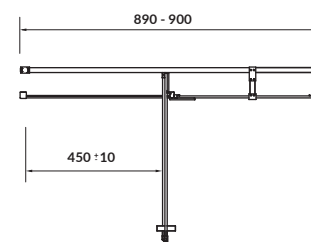

CREA 100×200

Shower enclosure door with hinges - right

cat. no.: S159-002 | index: EZZD100026332

characteristics:

- CleanPro coating
- 8 mm safety glass
- chrome-plated drip rail
- hinge flush fitting with glass
- chrome-plated wall support bar included
- 7-year warranty

width×height [cm] 100×200

CREA 90×200

Shower enclosure door with hinges - left

cat. no.: S159-005 | index: EZZD1000256332

characteristics:

- CleanPro coating
- 8 mm safety glass
- chrome-plated drip rail
- hinge flush fitting with glass
- chrome-plated wall support bar included
- 7-year warranty

width×height [cm] 90×200

CREA 90×200

Shower enclosure door with hinges - right

cat. no.: S159-006 | index: EZZD1000266332

characteristics:

- CleanPro coating
- 8 mm safety glass
- chrome-plated drip rail
- hinge flush fitting with glass
- chrome-plated wall support bar included
- 7-year warranty

width×height [cm] 90×200