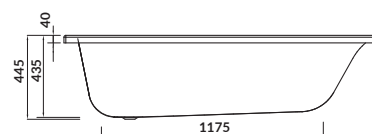

STOP UV
LONG-LASTING ACRYLIC WHITE