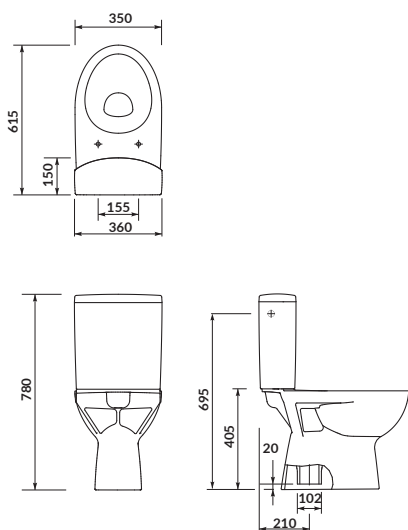

the set includes:

duroplast, soft-close, easy-off toilet seat