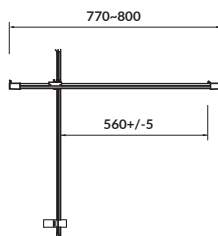

ZIP 80×190

PIVOT door

cat. no.: S154-005 | index: EZZD1000175896

characteristics:

- CleanPro coating
- metal handles
- 5 mm safety glass
- PIVOT type hinge
- 3-year warranty

width×height [cm] 80×190

ZIP 90×190