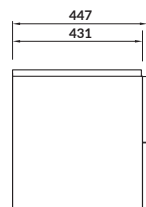

characteristics:

- soft-close system
- chrome-plated handles
- 10-year warranty on ceramics
- 2-year warranty on the furniture

width×depth×height [cm] 59,4×44,7×45,2

available colors:
white, grey, walnut