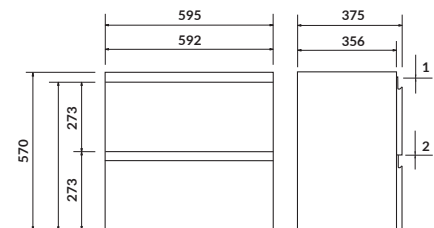

characteristics:

- soft-close system
- more arrangement possibilities
- hidden handles
- 2-year warranty on the furniture

width×depth×height [cm] 59,5×37,5×57

available colors:

white and grey

MODUO 50 SLIM