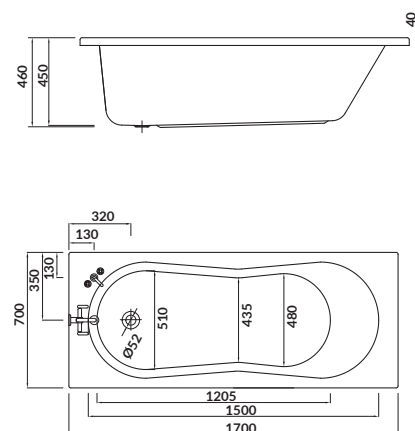

STOP UV
LONG-LASTING ACRYLIC WHITE

NIKE 170×70

Rectangular bathtub

cat. no.: S301-249

index: AZBR1002730032

characteristics:

- the unique **CERSANIT WHITE**
- double reinforcement
- adjustable legs included
- 10-year warranty

length×width×depth [cm] 170×70×45

height with legs [cm] 55-63

volume to overflow [l] 215

to be paired with:

bathtub casing - front: S401-030

bathtub casing - side: S401-031

bathtub siphon: S904-004

NIKE

NIKE series bathtubs are available in four universal sizes so that they can become part of the furnishing of any type of bathroom - both large and small, decorated in any style. **NIKE** bathtubs are distinguished by their modern, geometric design, but their interior is traditionally profiled, with a slightly inclined backrest zone.

The interesting design of the bathtub will be emphasized by the casing, which consists of a side panel and a front panel, with a practical notch running at the bottom. The corner edges of the bathtub provide a practical surface for use, on which many of the necessary bathing accessories can be placed. Thanks to the adjustable feet, the height of the **NIKE** bathtubs can be adjusted during installation.