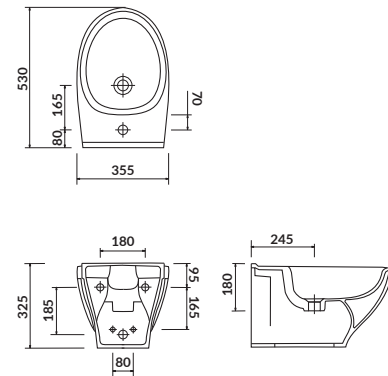

MODUO

Wall hung bowl CleanOn

cat. no.: K116-007 | index: CCHZ1001713601

MODUO wall hung bowl with the innovative **CleanOn** technology. Thanks to this technology, the water effectively washes all internal surfaces of the bowl resulting in a cleaner and safer toilet for longer. Its modern design is what distinguishes **MODUO** wall hung bowl.

characteristics:

- **CleanOn** technology
- the unique **CERSANIT WHITE**
- highest hygiene standard
- 3/5L flushing system
- 10-year warranty on ceramics

width×depth×height [cm] 36×52,5×37

to be paired with:

MODUO SLIM duroplast, soft-close, one button easy-off toilet seat

MODUO

SET 934 wall hung bowl CleanOn

cat. no.: K701-147 | index: SZCZ1001916827

MODUO wall hung bowl with the innovative **CleanOn** technology. Thanks to this technology, the water effectively washes all internal surfaces of the bowl resulting in a cleaner and safer toilet for longer. Its modern design is what distinguishes **MODUO** wall hung bowl.

The set includes toilet seat, which simple construction ensures easy cleaning, and the innovative one button easy-off system allows for quick and easy removal at the touch of a button. The soft-close system will ensure that the toilet seat will gradually lower, preventing it from suddenly hitting the bowl.

characteristics:

- **CleanOn** technology
- the unique **CERSANIT WHITE**
- highest hygiene standard
- 3/5L flushing system
- 10-year warranty on ceramics
- 2-year warranty for toilet seat

width×depth×height [cm] 36×52,5×37

the set includes:

SLIM duroplast, soft-close, one button easy-off toilet seat

MODUO

Wall hung bidet

cat. no.: K116-026 | index: CCBW1001527797

MODUO wall hung bidet comes with a standard opening for armature. It is designed for installation with a concealed frame.

characteristics: