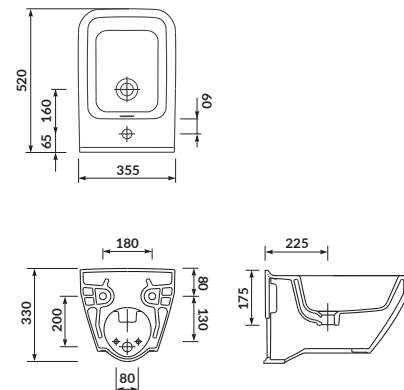

CREA RECTANGULAR

Wall hung bowl CleanOn

cat. no.: K114-016 | index: CCHZ1001341986

CREA RECTANGULAR wall hung bowl with innovative **CleanOn** technology. Thanks to this technology, the water effectively washes all internal surfaces of the bowl, and the toilet stays cleaner and hygienic for longer. What distinguishes **CREA** wall hung bowl is a modern design, a hidden fixation system and the unique **CERSANIT WHITE**. The bowl is adapted to the economical flushing of 3/5L water.

characteristics:

- **CleanOn** technology
- the unique **CERSANIT WHITE**
- hidden fixation system
- highest hygiene standard
- 3/5L flushing system
- 10-year warranty on ceramics

width×depth×height [cm] 35×52×37,5

to be paired with:

SLIM duroplast, soft-close, one button easy-off toilet seat

CREA RECTANGULAR

SET B217 wall hung bowl CleanOn

cat. no.: S701-404 | index: SZCZ1002343121

CREA RECTANGULAR wall hung bowl with innovative **CleanOn** technology. Thanks to this technology, the water effectively washes all internal surfaces of the bowl, and the toilet stays cleaner and hygienic for longer. What distinguishes **CREA** wall hung bowl is a modern design, a hidden fixation system and the unique **CERSANIT WHITE**. The bowl is adapted to the economical flushing of 3/5L water.

The set includes **CREA RECTANGULAR SLIM** duroplast, antibacterial, soft-close, one button easy-off toilet seat.

characteristics:

- **CleanOn** technology
- the unique **CERSANIT WHITE**
- hidden fixation system
- highest hygiene standard
- 3/5L flushing system
- 10-year warranty on ceramics
- 2-year warranty for toilet seat

width×depth×height [cm] 35,5×52×37,5

the set includes:

CREA RECTANGULAR SLIM duroplast, soft-close, one button easy-off toilet seat

CREA RECTANGULAR

Wall hung bidet