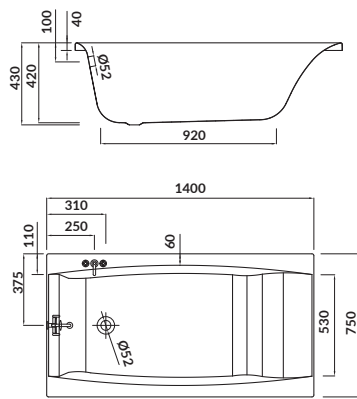

to be paired with:

bathtub casing - front: S401-043

bathtub casing - side: S401-047

bathtub siphon: S904-004