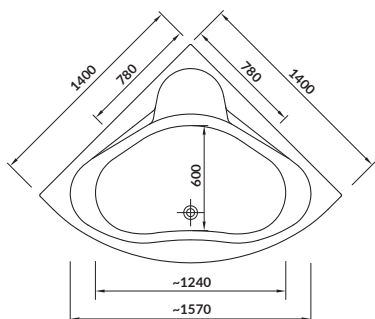

VENUS 140×140

Asymmetric bathtub

cat. no.: S301-038 | index: AZBY1000030038

characteristic:

- the unique **CERSANIT WHITE**
- high quality acrylic
- adjustable legs included
- double reinforcement
- 10-year warranty

width×length [cm] 140×140×45

height with legs [cm] 55-63

volume to overflow [l] 285

to be paired with:

bathtub casing: S401-040

bathtub siphon: S904-004