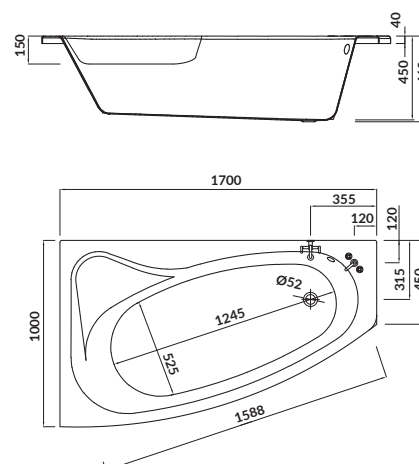

STOP UV
LONG-LASTING ACRYLIC WHITE

SICILIA

The asymmetrical **SICILIA** bathtubs stand out with their aesthetic form, which makes them an eye-catching design element. In addition, the spacious, ergonomic shape and practical seat provide an exceptional comfort of use. Available in four sizes, in left- and right-hand versions.

SICILIA 170×100

Asymmetric bathtubs – left

cat. no.: S301-097

index: AZBA1000913342

characteristics:

- the unique **CERSANIT WHITE**
- double reinforcement
- adjustable legs included
- 10-year warranty

length×width×depth [cm] 170×100×45

height with legs [cm] 55-67

volume to overflow [l] 240

to be paired with:

bathtub casing: S401-087

bathtub siphon: S904-004