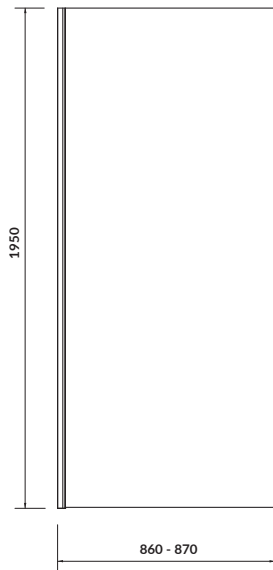

width×height [cm] 80×195

MODUO 90×195

Shower enclosure wall

cat. no.: S162-008 | index: EZZG1000107074

characteristics:

- CleanPro coating
- 6 mm safety glass
- 3-year warranty

width×height [cm] 90×195

MODUO 80×195