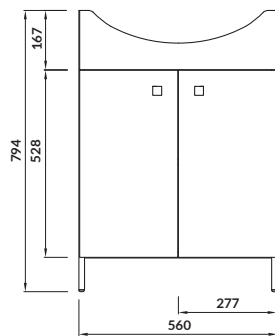

available colors:

white, brown