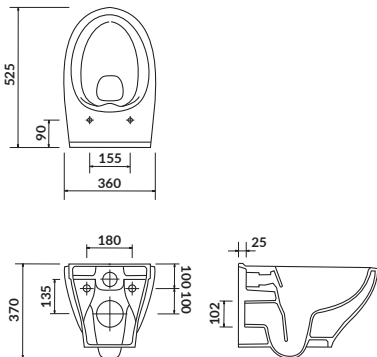

MODUO

Wall hung bowl CleanOn

cat. no.: K116-007 | index: CCHZ1001713601

MODUO wall hung bowl with the innovative **CleanOn** technology. Thanks to this technology, the water effectively washes all internal surfaces of the bowl resulting in a cleaner and safer toilet for longer. Its modern design is what distinguishes **MODUO** wall hung bowl.

characteristics:

- **CleanOn** technology
- the unique **CERSANIT WHITE**
- highest hygiene standard
- 3/5L flushing system
- 10-year warranty on ceramics

width×depth×height [cm] 36×52,5×37

to be paired with:

MODUO SLIM duroplast, soft-close, one button easy-off toilet seat

MODUO

SET 934 wall hung bowl CleanOn

cat. no.: K701-147 | index: SZCZ1001916827

MODUO wall hung bowl with the innovative **CleanOn** technology. Thanks to this technology, the water effectively washes all internal surfaces of the bowl resulting in a cleaner and safer toilet for longer. Its modern design is what distinguishes **MODUO** wall hung bowl.

The set includes toilet seat, which simple construction ensures easy cleaning, and the innovative one button easy-off system allows for quick and easy removal at the touch of a button. The soft-close system will ensure that the toilet seat will gradually lower, preventing it from suddenly hitting the bowl.

characteristics:

- **CleanOn** technology
- the unique **CERSANIT WHITE**
- highest hygiene standard
- 3/5L flushing system
- 10-year warranty on ceramics
- 2-year warranty for toilet seat

width×depth×height [cm] 36×52,5×37

the set includes:

SLIM duroplast, soft-close, one button easy-off toilet seat

MODUO

Wall hung bidet

cat. no.: K116-026 | index: CCBW1001527797

MODUO wall hung bidet comes with a standard opening for armature. It is designed for installation with a concealed frame.

characteristics: