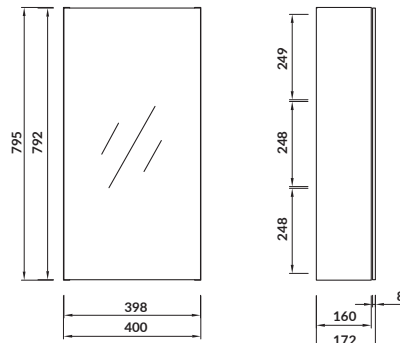

INVERTO 40

Wall hung mirror cabinet

cat. no.: S930-010 | index: FZZM1001796277

INVERTO mirror cabinet is a bathroom furniture combining modernity and simplicity of form. Made of moisture-resistant board, with mirror on the front. The cabinet is made of moisture-resistant board and has two shelves: glass, smoked, tempered, with a thickness of 5 mm. It is equipped with the **PUSH** touch opening system.

characteristics:

- tiles on the front of the furniture
- **AQUASAFE** technology
- push system
- 2-year warranty on the furniture

width×depth×height [cm] 40×17,2×79,5