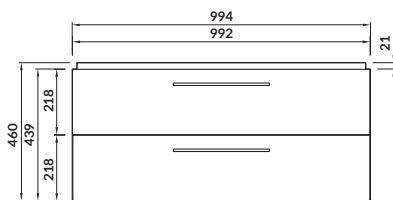

available colors:

white, grey, walnut