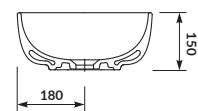

MODUO 50 OVAL

Countertop washbasin

cat. no.: K116-049 | index: CCWT1000676401

MODUO 50 countertop washbasin (oval) is made of ceramic chamotte - with thin, 8 mm walls. Designer look of washbasin will fit perfectly in modern bathroom interiors. Washbasin can be fitted with cabinets: **MODUO, CREA, VIRGO** and **INVERTO**.

characteristics:

- the unique **CERSANIT WHITE**
- fits to many types of furniture
- easily washable surface
- 10-year warranty

width×depth×height [cm] 50×35,5×15

MODUO 50 RECTANGULAR

Countertop washbasin

cat. no.: K116-050 | index: CCWT1000686401

MODUO 50 countertop washbasin (rectangular) is made of ceramic chamotte - with thin, 8 mm walls. Designer look of washbasin will fit perfectly in modern bathroom interiors. Washbasin can be fitted with cabinets: **MODUO, CREA, VIRGO** and **INVERTO**.

characteristics:

- the unique **CERSANIT WHITE**
- fits to many types of furniture
- easily washable surface
- 10-year warranty

width×depth×height [cm] 50,5×36×15