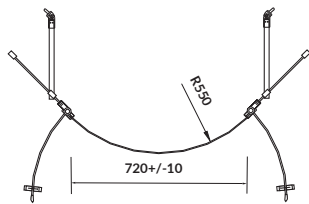

width×depth×height [cm] 80×80×195

N

ARTECO SHOWER ENCLOSURES

Simplicity and elegance is what describes **ARTECO** collection best. All enclosures are made of 5 mm transparent, safety tempered glass, protected by the **CleanPro** protective coating that prevents scale and dirt build-up.