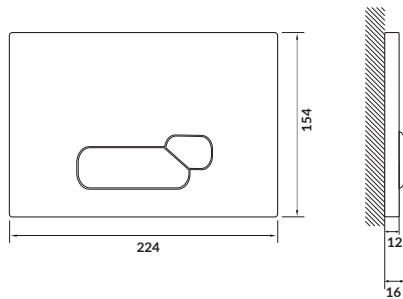

fits:

AQUA 0/2/4 concealed cistern frames