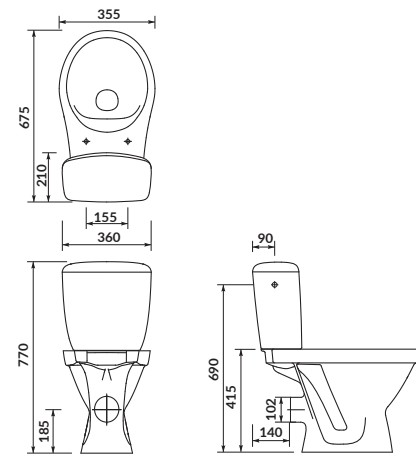

the set includes:

SLIM WRAP duroplast, soft-close, one button easy-off toilet seat