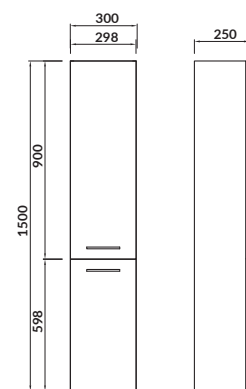

LARA COMO 40

SET 886 (cabinet + washbasin)

☐ cat. no.: S801-187-DSM | index: SZFZ1002602943

SET 888 (cabinet + washbasin)

☐ cat. no.: S801-189-DSM | index: SZFZ1002622943

SET 887 (cabinet + washbasin)

☐ cat. no.: S801-188-DSM | index: SZFZ1002612943

The set includes **LARA 40** wall hung washbasin cabinet with **COMO 40** washbasin. Front and body of the cabinet are made of 16 mm particle board, in three colour variants: white, grey, walnut. Self-assembly furniture.

characteristics:

- soft-close system
- chrome-plated handles
- 10-year warranty on ceramics
- 2-year warranty on the furniture

width×depth×height [cm] 39,2×21,5×59

available colors:
white, grey, walnut

LARA 150

Pillar

☐ cat. no.: S926-007-DSM | index: FZZP1001540195

☐ cat. no.: S926-032-DSM | index: FZZP1001590195

☐ cat. no.: S926-008-DSM | index: FZZP1001550195

LARA pillar made of particle board in three finishes (white, grey, walnut), universal door mounting, chrome-plated handles. The pillar is equipped with the soft-close system.

characteristics:

- soft-close system
- chrome-plated handles
- 2-year warranty on the furniture

width×depth×height [cm] 30×25×150

available colors:
white, grey, walnut