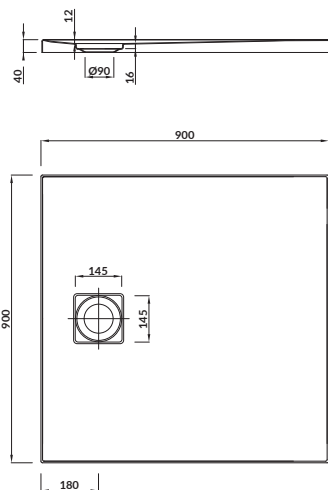

N

TAKO SLIM 90

Square shower tray

cat. no.: S601-122 | index: SZEZ1002896661

characteristics:

- premium quality acrylic
- drain with magnetic plug
- double reinforcement
- shower tray siphon included
- 10-year warranty

width×depth×height [cm] 90×90×4

depth to the bottom [cm] 1,2

drain diameter [mm] 90

N

TAKO SLIM 80

Square shower tray

cat. no.: S601-121 | index: SZEZ1002886661

characteristics:

- premium quality acrylic
- drain with magnetic plug
- double reinforcement
- shower tray siphon included
- 10-year warranty

width×depth×height [cm] 80×80×4

depth to the bottom [cm] 1,2

drain diameter [mm] 90

N

TAKO SLIM 90

Halfround shower tray

cat. no.: S601-120 | index: SZEZ1002876661

characteristics:

- premium quality acrylic
- drain with magnetic plug
- double reinforcement
- shower tray siphon included
- 10-year warranty

width×depth×height [cm] 90×90×4

radius [cm] 55

depth to the bottom [cm] 1,2

drain diameter [mm] 90