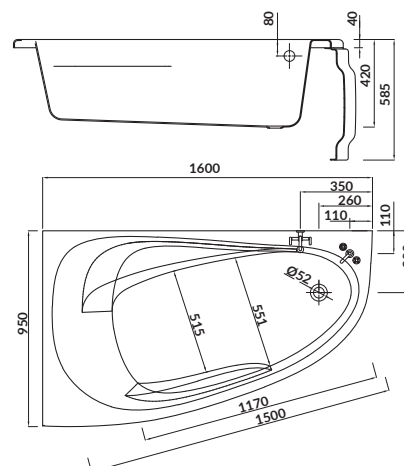

length×width×depth [cm] 160×95×42

height with legs [cm] 51-63

volume to overflow [l] 215

to be paired with:

bathtub casing: S401-094

bathtub siphon: S904-004

JOANNA NEW 160×95

Asymmetric bathtubs – right