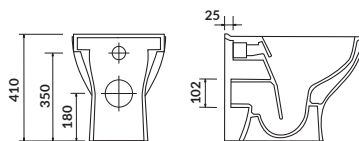

to be paired with:

duroplast, easy-off toilet seats:

cat. no.: K98-0184

cat. no.: K98-0138

cat. no.: K98-0191