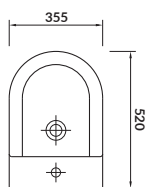

N

INVERTO

Wall hung bidet

cat. no.: K671-002 | index: CCBW1001547797

The combination of modern style and design with high quality ceramics. **INVERTO** wall hung bidet with a tap hole and a hidden fixation system increases the aesthetics and ease of installation of the bidet.

characteristics:

- the unique **CERSANIT WHITE**
- hidden fixation system
- 10-year warranty on ceramics

width×depth×height [cm] 35,5×52×32,5