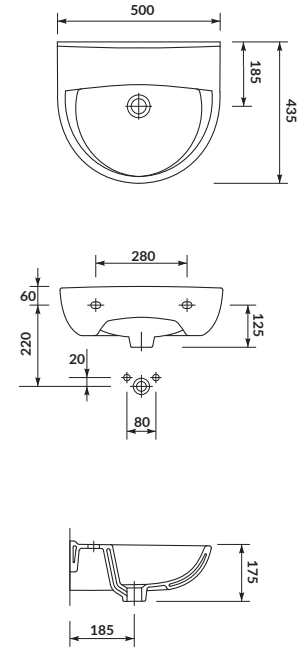

PRESIDENT 50

Wall hung washbasin,
without opening for fittings

cat. no.: K08-003 | index: CCWS1000310936

PRESIDENT 50 wall hung washbasin ensures that it fits perfectly into any bathroom. This model does not have an opening for fittings. Washbasin can be mounted with cabinets, **PRESIDENT** pedestal and semi-pedestal or with a decorative siphon directly to the wall.

characteristics:

- the unique **CERSANIT WHITE**
- easily washable surface
- 10-year warranty

width×depth×height [cm] 50×43,5×17,5

to be assembled with:
decorative **CERSANIT** siphon,
PRESIDENT semi- or pedestal