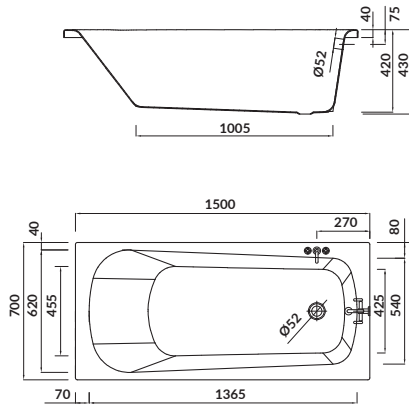

NAO 150×70

Rectangular bathtub

cat. no.: S301-242 | index: AZBR1002660032

characteristics:

- the unique **CERSANIT WHITE**
- double reinforcement
- adjustable legs included
- 10-year warranty

length×width×depth [cm] 150×70×42

height with legs [cm] 52-64

volume to overflow [l] 165

to be paired with:

bathtub casing - front: S401-067

bathtub casing - side: S401-071

bathtub siphon: S904-004