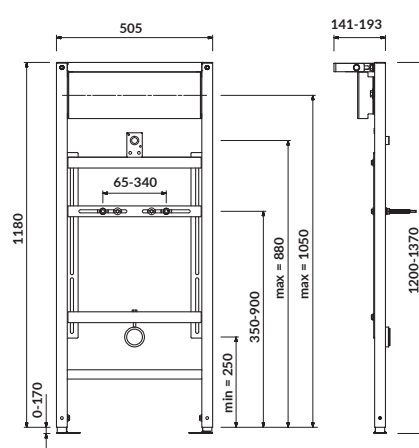

fits:

CERSANIT urinals: **APPOLLO**, **TAURUS**, **CREA**