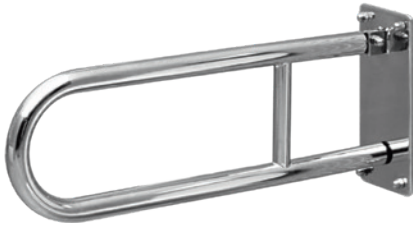

ETIUDA

Stable wall handle 60 cm for WC and washbasin

cat. no.: K97-033 | index: COAF1000210950

The fixed wall hung handle, which is an equipment providing support for the disabled, is designed to equip hygienic and sanitary facilities in residential and public buildings, including educational facilities and hospitals. The handle is made of AISI 304 stainless steel tube with a thickness of 1.5 mm and a diameter of 30 mm, with a glossy chrome finish. The 6 mm thick wall hung panel has 4 mounting holes with a diameter of 10.5 mm. Recommended mounting height: 80 cm from the floor to the top of the handle arm. Recommended distance from the toilet: 40 cm from the toilet axis.

characteristics:

- stainless steel
- maximum load: 120 kg
- 2-year warranty

width×depth×height [cm] 12×60×25

ETIUDA

Lifted wall handle 60 cm for WC

cat. no.: K97-034 | index: COAF1000190950

The lifted wall hung handle, which is an equipment providing support for the disabled, is designed to equip hygienic and sanitary facilities in residential and public buildings, including educational facilities and hospitals. The handle is made of AISI 304 stainless steel tube with a thickness of 1.5 mm and a diameter of 30 mm, with a glossy chrome finish. The 6 mm thick wall hung panel has 4 mounting holes with a diameter of 10.5 mm. Recommended mounting height: 80 cm from the floor to the top of the handle arm. Recommended distance from the toilet: 40 cm from the toilet axis.

characteristics:

- stainless steel
- maximum load: 120 kg
- 2-year warranty

width×depth×height [cm] 12×60×25

ETIUDA

Lifted wall handle 75 cm for WC

cat. no.: K97-035 | index: COAF1000200950