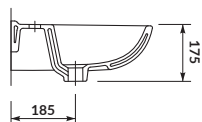

PRESIDENT 50

Wall hung washbasin

cat. no.: K08-004 | index: CCWS1000390936

PRESIDENT 50 wall hung washbasin has a centrally located opening for fittings and an overflow outlet. This model can be mounted with a **PRESIDENT** pedestal and semi-pedestal or with a decorative siphon directly to the wall.

characteristics:

- the unique **CERSANIT WHITE**
- easily washable surface
- 10-year warranty

width×depth×height [cm] 50×43,5×17,5

to be assembled with:
decorative **CERSANIT** siphon,
PRESIDENT semi- or pedestal

PRESIDENT 45

Wall hung washbasin,
without opening for fittings

cat. no.: K08-001 | index: CCWS1000300936

PRESIDENT 45 wall hung washbasin ensures that it fits perfectly into any bathroom. The model does not have an opening for fittings. Washbasin can be mounted with cabinets, **PRESIDENT** pedestal and semi-pedestal or with a decorative siphon directly to the wall.

characteristics:

- the unique **CERSANIT WHITE**
- easily washable surface
- 10-year warranty

width×depth×height [cm] 44,5×35×16

to be assembled with:
decorative **CERSANIT** siphon,
PRESIDENT semi- or pedestal

PRESIDENT 45

Wall hung washbasin

cat. no.: K08-002 | index: CCWS1000360936

PRESIDENT 45 wall hung washbasin has a centrally located opening for fittings and an overflow outlet. This model can be mounted with a **PRESIDENT** pedestal and semi-pedestal or with a decorative siphon directly to the wall.

characteristics:

- the unique **CERSANIT WHITE**
- easily washable surface
- 10-year warranty

width×depth×height [cm] 44,5×35×16

to be assembled with:
decorative **CERSANIT** siphon,
PRESIDENT semi- or pedestal