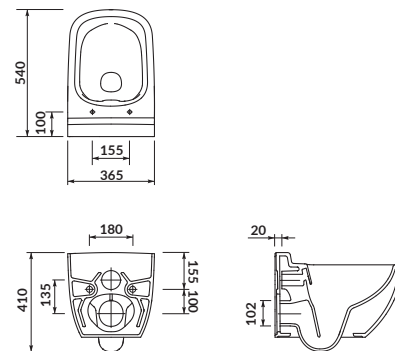

the set includes:

CASPIA SLIM, duroplast, soft-close, one button easy-off toilet seat