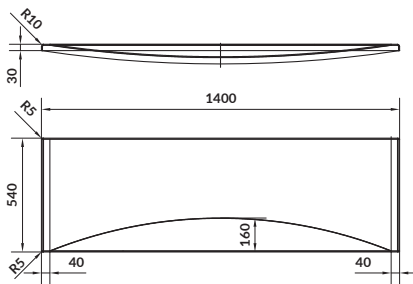

N

VIRGO/ZEN 190

Bathtub casing - side

cat. no.: S401-115 | index: AZCB1001883250

length×height [cm] 90×54

to be paired with:

VIRGO 190×90 bathtub - S301-221,

ZEN 190×90 bathtub - S301-223