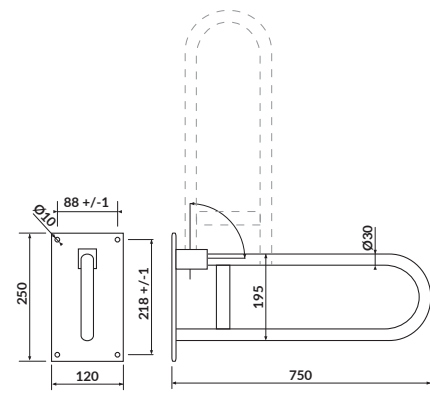

characteristics:

- stainless steel
- maximum load: 120 kg
- 2-year warranty

width×depth×height [cm] 12×75×25