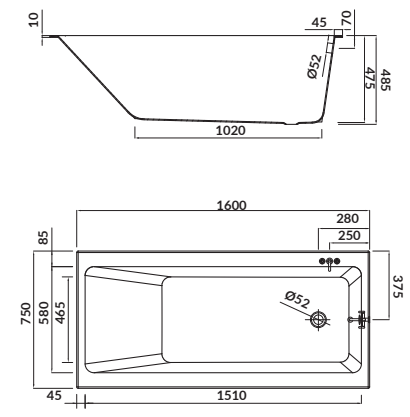

length×width×depth [cm] 160×75×47,5

height with legs [cm] 57,5-69,5

volume to overflow [l] 235

to be paired with:

bathtub siphon S904-004

CREA 150×75

Rectangular bathtub

cat. no.: S301-233 | index: AZBR1002352220