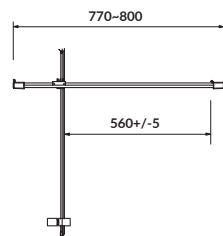

PIVOT door

cat. no.: S157-007 | index: EZZD1000336332

characteristics:

- CleanPro coating
- 5 mm safety glass
- metal handles
- PIVOT type hinge
- 3-year warranty

width×height [cm] 80×190

254
255

ARTECO 120×90×190