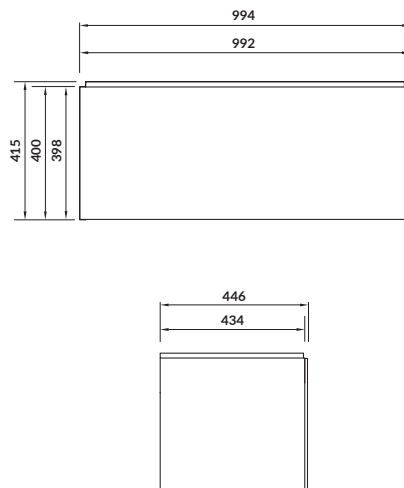

characteristics:

- tiles on the front of the furniture
- **AQUASAFE** technology
- push system
- soft-close system
- low-profile washbasin siphon
- 2-year warranty on the furniture

width×depth×height [cm] 99,4×44,6×41,5

for installation with:

INVERTO furniture washbasin