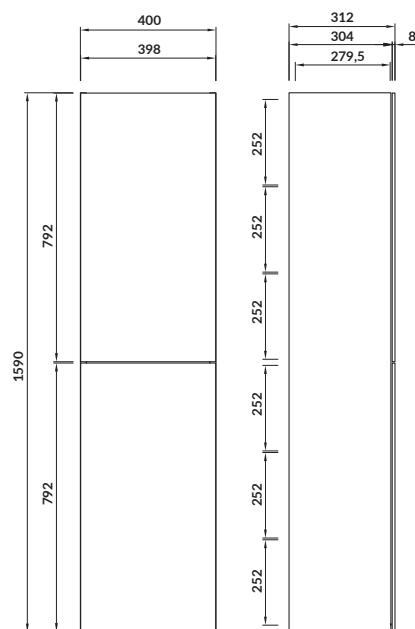

N

INVERTO 40 LAKE STONE

Pillar

cat. no.: S930-009 | index: FZZP1001746278

INVERTO pillar is a bathroom furniture that combines modernity and simplicity of form. Thanks to the use of ceramic tiles on the front, furniture from the new collection will make any bathroom elegant. The cabinet is made of moisture-resistant board and has four shelves: glass, smoked, tempered, with a thickness of 5 mm. It is equipped with the **PUSH** touch opening system.

characteristics:

- tiles on the front of the furniture
- **AQUASAFE** technology
- push system
- 2-year warranty on the furniture

width×depth×height [cm] 40×31,2×159

N

INVERTO 40 CALACATTA

Pillar

cat. no.: S930-008 | index: FZZP1001736278

INVERTO pillar is a bathroom furniture that combines modernity and simplicity of form. Thanks to the use of ceramic tiles on the front, furniture from the new collection will make any bathroom elegant. The cabinet is made of moisture-resistant board and has four shelves: glass, smoked, tempered, with a thickness of 5 mm. It is equipped with the **PUSH** touch opening system.

characteristics:

- tiles on the front of the furniture
- **AQUASAFE** technology
- push system
- 2-year warranty on the furniture

width×depth×height [cm] 40×31,2×159