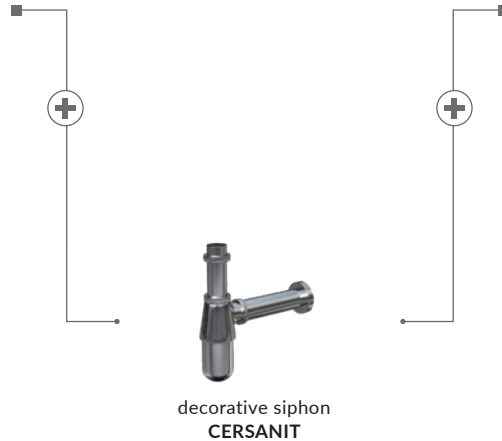

characteristics:

- the unique **CERSANIT WHITE**
- easily washable surface
- 10-year warranty

width×depth×height [cm] 40×29×12,5

to be assembled with:
decorative **CERSANIT** siphon

decorative **CERSANIT** siphon