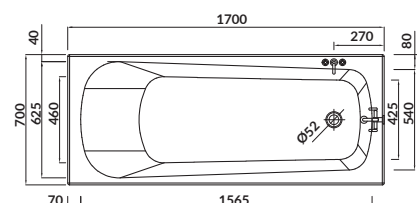

STOP UV
LONG-LASTING ACRYLIC WHITE

NAO

With their universal shape, **NAO** bathtubs will look beautiful in both large and smaller bathrooms. Both in classic arrangements as well as modern ones. **NAO** collection consists of bathtubs in four different sizes.

in different sizes, available with adjustable feet. Their practical, rectangular form is not only universal, but it also provides exceptional comfort of use. Spacious interior has a profiled backrest so you can lie down comfortably while bathing. **NAO** bathtubs compose well with side and front casings, complementing the minimalistic space of the functional bathroom. Adjustable feet are included to mount the bathtub at the height that suits individual needs.

NAO 170×70

Rectangular bathtub

cat. no.: S301-244

index: AZBR1002680032

characteristics:

- the unique **CERSANIT WHITE**
- double reinforcement
- adjustable legs included
- 10-year warranty

length×width×depth [cm] 170×70×42

height with legs [cm] 52-64

volume to overflow [l] 190

to be paired with:

bathtub casing - front: S401-069

bathtub casing - side: S401-071

bathtub siphon: S904-004