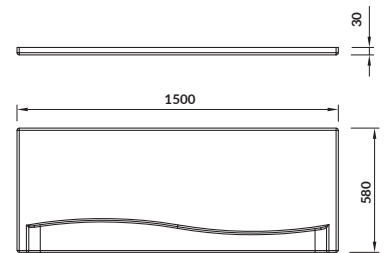

NIKE 170

Bathtub casing - front

cat. no.: S401-030 | index: AZCB1000500074

length×height [cm] 170×58

to be paired with:

NIKE 170×70 bathtub - S301-249

NIKE 160

Bathtub casing - front

cat. no.: S401-029 | index: AZCB1000490074

length×height [cm] 160×58

to be paired with:

NIKE 160×70 bathtub - S301-248

NIKE 150

Bathtub casing - front

cat. no.: S401-028 | index: AZCB1000480071

length×height [cm] 150×58

to be paired with:

NIKE 150×70 bathtub - S301-246