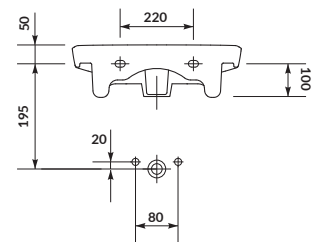

CARINA 50

Furniture washbasin

cat. no.: K31-004 | index: CCWS1000840796

The elegant **CARINA 50** washbasin with an opening for fittings and overflow outlet. Washbasin perfectly matches the furniture from **CLASO** series and the semi-pedestal from **CARINA** series. It will look equally good on the wall in combination with a chrome siphon.

characteristics:

- the unique **CERSANIT WHITE**
- high quality of workmanship
- easily washable surface
- 10-year warranty

width×depth×height [cm] 50×39×15

to be assembled with:
decorative **CERSANIT** siphon,
CARINA semi-pedestal