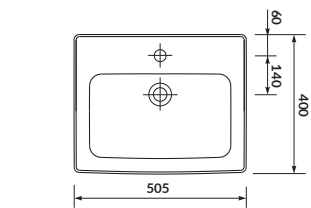

CREA 60

Furniture washbasin

kod kat.: K114-006 | index: CCWF1007318215

CREA furniture washbasins impress with their lightness and delicacy of shapes with extremely thin walls. At the same time, thanks to the new **ROCKLITE** ceramic mass, they are amazingly durable. The improved glaze covers their surface perfectly, making them ideally smooth and uniformly white.

characteristics:

- the unique **CERSANIT WHITE**
- suitable for many types of furniture
- high quality of workmanship
- 10-year warranty

width×depth×height [cm] 60×44,5×16

CREA 50

Furniture washbasin

cat. no.: K114-005 | index: CCWF1007308215

CREA furniture washbasins impress with their lightness and delicacy of shapes with extremely thin walls. At the same time, thanks to the new **ROCKLITE** ceramic mass, they are amazingly durable. The improved glaze covers their surface perfectly, making them ideally smooth and uniformly white.

characteristics:

- the unique **CERSANIT WHITE**
- suitable for many types of furniture
- high quality of workmanship
- 10-year warranty

width×depth×height [cm] 50,5×40×17,5