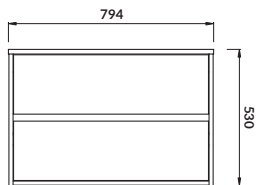

available colors:

white, grey matt and oak veneer

countertop washbasins
CREA series