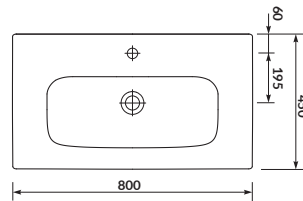

N

MODUO 80

Washbasin in a counter

cat. no.: K116-044 | index: CCWT1000643680

Washbasin in a counter **MODUO-IN 80** is made of chamotte ceramics - in the unique **CERSANIT WHITE**. Suitable for mounting on a countertop or with **MODUO** collection cabinets, it is perfect for minimalistic bathroom interiors.

characteristics:

- the unique **CERSANIT WHITE**
- easily washable surface
- high quality of workmanship
- 10-year warranty

width×depth×height [cm] 80×45×18