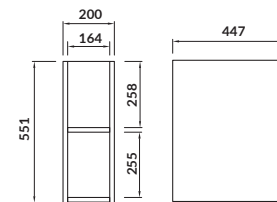

MODUO 40

Module open cabinet

cat. no.: K116-019 | index: FZZH1000781986

MODUO 40 modular under-countertop cabinet made of moisture-resistant furniture board in the color of sand oak with large, open shelves. Designed for mounting with **MODUO** countertops. The cabinet module can be combined with other **MODUO** cabinets, creating a comprehensive cabinet arrangement for bathrooms.

characteristics:

- **AQUASAFE** technology
- easy installation
- 2-year warranty on the furniture

width×depth×height [cm] 40×44,7×55,1

available colors:
oak veneer

countertop
MODUO
140/120/118/100/80/60

MODUO 20

Module open cabinet

cat. no.: K116-020 | index: FZZH1000791986

MODUO 20 modular under-countertop cabinet made of moisture-resistant furniture board in the color of sand oak with large, open shelves. Designed for mounting with **MODUO** countertops. The cabinet module can be combined with other **MODUO** cabinets, creating a comprehensive cabinet arrangement for bathrooms.

characteristics:

- **AQUASAFE** technology
- easy installation
- 2-year warranty on the furniture

width×depth×height [cm] 20×44,7×55,1

available colors:
oak veneer