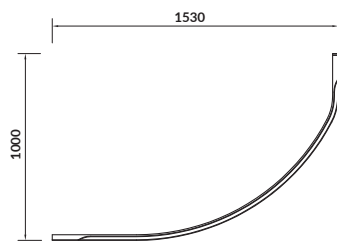

to be paired with:

KALIOPE 153×100 bathtub
S301-024, S301-025

MEZA 170

Bathtub casing - left/right

cat. no.: S401-098 | index: AZCB1001171061

length×height [cm] 170×54

to be paired with:

MEZA 170×100 bathtub
S301-126, S301-125