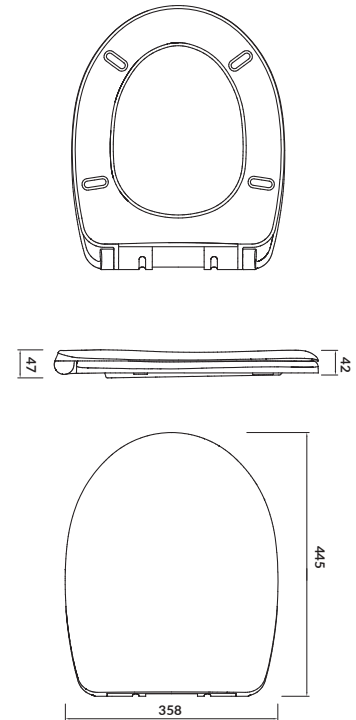

characteristics:

- highest quality duroplast
- easy-off system
- soft-close system
- 2-year warranty

width×depth [cm] 35,8×44,5

N

MILLE SLIM

Toilet seat

cat. no.: K98-0227 | index: CSSD1004126707

MILLE SLIM toilet seat is made of a durable duroplast. This model is equipped with soft-close system, which guarantees that the seat will always close gradually without hitting the bowl, and one button easy-off system that makes the bowl and the seat easier to keep clean.