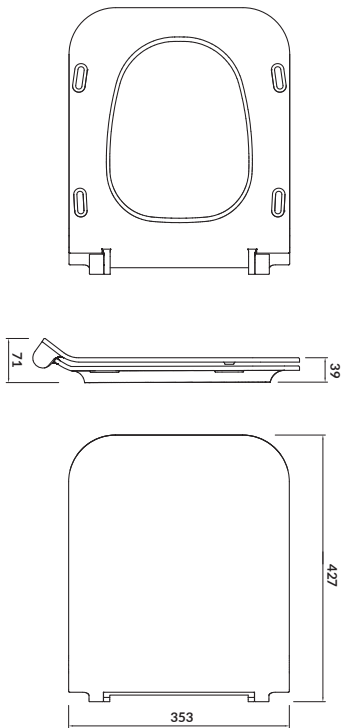

characteristics:

- highest quality duroplast
- one button easy-off system
- soft-close system
- 2-year warranty

width×depth[cm] 35,3×42,7