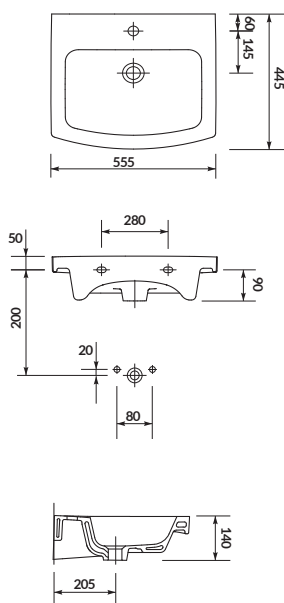

EASY 55

Furniture washbasin

cat. no.: K102-013 | index: CCWF1006140841

EASY 55 rectangular washbasin has a centrally located opening for fittings and overflow outlet. It is equipped with a **CleanPro** silicon protective coating which makes cleaning easier and reduces deposits on the surface. Washbasin can be mounted with **CARINA** semi-pedestal or directly on the wall with a decorative siphon.

characteristics:

- the unique **CERSANIT WHITE**
- easily washable surface
- high quality of workmanship
- 10-year warranty

width×depth×height [cm] 55,5×44,5×14

to be assembled with:

decorative **CERSANIT** siphon,
CARINA semi-pedestal

EASY 50

Furniture washbasin

cat. no.: K102-012 | index: CCWF1006131597

EASY 50 rectangular washbasin has a centrally located opening for fittings and overflow outlet. It is equipped with a **CleanPro** silicon protective coating which makes cleaning easier and reduces deposits on the surface. Washbasin can be mounted with **CARINA** semi-pedestal or directly on the wall with a decorative siphon.

characteristics:

- the unique **CERSANIT WHITE**
- easily washable surface
- high quality of workmanship
- 10-year warranty

width×depth×height [cm] 50×43×13,5

to be assembled with:

decorative **CERSANIT** siphon,
CARINA semi-pedestal