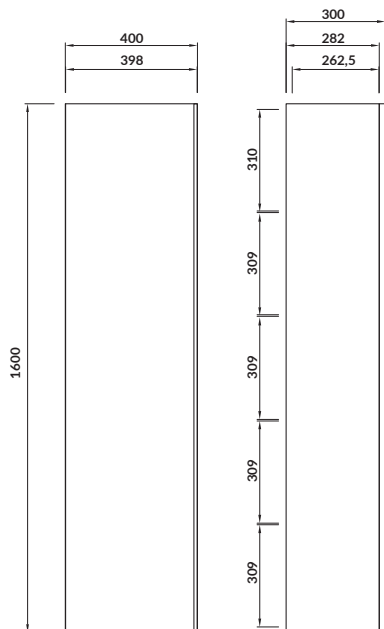

available colors:

oak grey, white