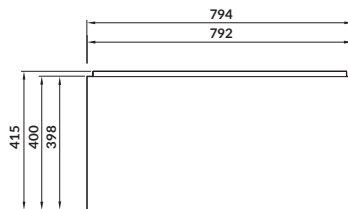

INVERTO 80 CALACATTA

Washbasin cabinet

cat. no.: S930-017 | index: FZZW1010443475

INVERTO washbasin cabinet is a bathroom furniture combining modernity and simplicity of form. Thanks to the use of ceramic tiles on the front, furniture from the new collection will make any bathroom elegant. The cabinet is made of moisture-resistant board. The drawers are equipped with the soft-close system and the **PUSH** touch opening system. Special low-profile washbasin siphon for full use of the drawer is included.

characteristics:

- tiles on the front of the furniture
- **AQUASAFE** technology
- push system
- soft-close system
- low-profile washbasin siphon
- 2-year warranty on the furniture

width×depth×height [cm] 79,4×44,6×41,5

for installation with:

INVERTO furniture washbasin