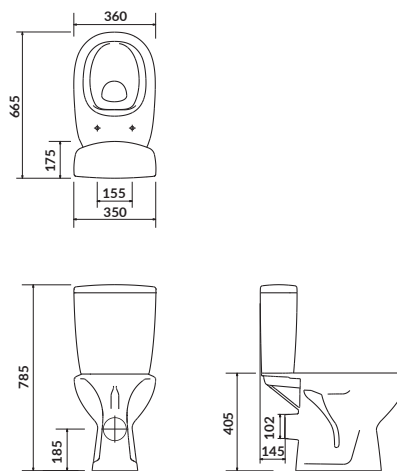

the set includes:

duroplast, soft-close, easy-off toilet seat