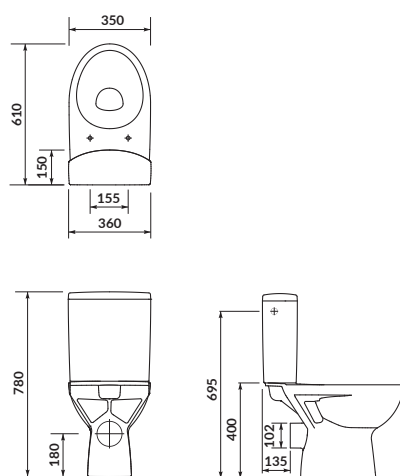

the set includes:

duroplast, soft-close, easy-off toilet seat