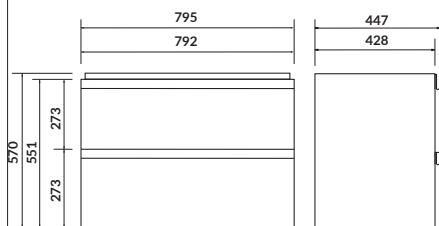

available colors:

white and grey