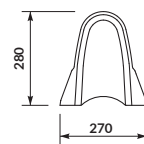

characteristics:

- the unique **CERSANIT WHITE**
- 10-year warranty

width×depth×height [cm] 27×28×34

To be paired with:
PRESIDENT and **ARTECO** washbasins

MARKET

Semi-pedestal

cat. no.: K18-004 | index: CCPS1000050936