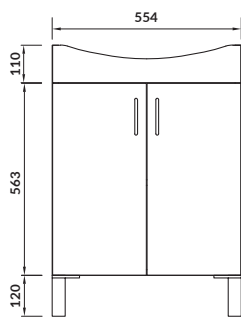

available colors:

white