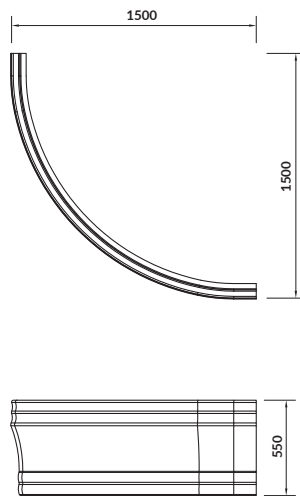

VENUS 140

Bathtub casing

cat. no.: S401-040 | index: AZCB1000590069

length×height [cm] 140×55

to be paired with:

VENUS 140×140 bathtub
S301-038