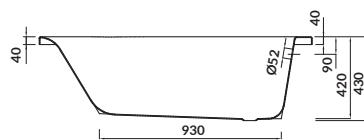

bathtub casing - side: S401-071

bathtub siphon: S904-004

STOP UV
LONG-LASTING ACRYLIC WHITE

KORAT

The clean, ascetic shape of **KORAT** bathtubs emphasizes its beauty, and specially shaped backrest zone turns bathing into a unique pleasure. The wide edge along the short side of the bathtub makes it easy to install the fittings. Bathtubs are available in five sizes, also in new large sizes: **KORAT 180** and **KORAT 170**. There is a possibility to buy an additional front and side casing perfectly matching the bathtub.