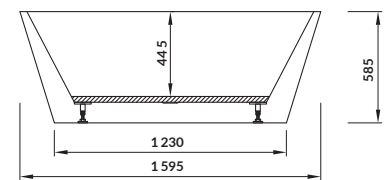

length×width×height [cm] 160×75×58,5

depth [cm] 44,5

volume to overflow [l] 210

to be paired with:

siphons for bathtub click-clack:

S904-008

S904-009

S904-010