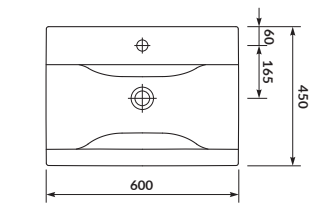

characteristics:

- the unique **CERSANIT WHITE**
- easily washable surface
- increased area for toiletries
- 10-year warranty

width×depth×height [cm] 50×40×16,5

washbasin cabinet
SMART 60/50

washbasin cabinet
MELAR 60/50