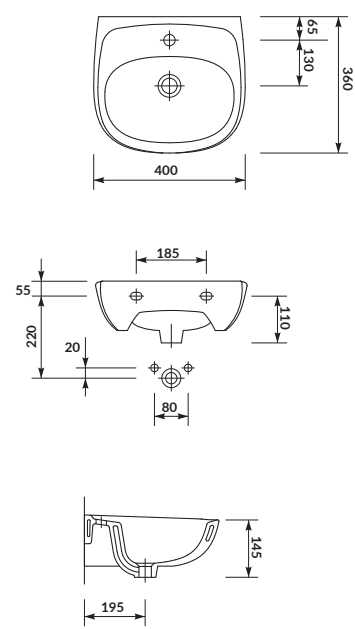

characteristics:

- the unique **CERSANIT WHITE**
- easily washable surface
- 10-year warranty

width×depth×height [cm] 40×36×14,5