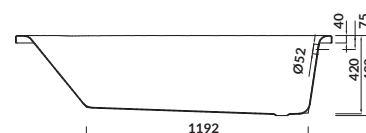

STOP UV
LONG-LASTING ACRYLIC WHITE

NAO

With their universal shape, **NAO** bathtubs will look beautiful in both large and smaller bathrooms. Both in classic arrangements as well as modern ones. **NAO** collection consists of bathtubs in four different sizes.

in different sizes, available with adjustable feet. Their practical, rectangular form is not only universal, but it also provides exceptional comfort of use. Spacious interior has a profiled backrest so you can lie down comfortably while bathing. **NAO** bathtubs compose well with side and front casings, complementing the minimalistic space of the functional bathroom. Adjustable feet are included to mount the bathtub at the height that suits individual needs.

NAO 170×70

Rectangular bathtub

cat. no.: S301-244

index: AZBR1002680032

characteristics:

- the unique **CERSANIT WHITE**
- double reinforcement
- adjustable legs included
- 10-year warranty

length×width×depth [cm] 170×70×42

height with legs [cm] 52-64

volume to overflow [l] 190

to be paired with:

bathtub casing - front: S401-069

bathtub casing - side: S401-071

bathtub siphon: S904-004