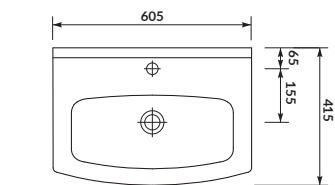

washbasin cabinet
OLIVIA 60/55