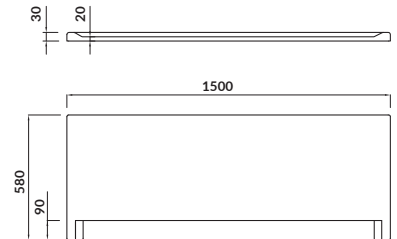

LORENA 170

Bathtub casing - front

cat. no.: S401-069 | index: AZCB1000360075

length×height [cm] 170×58

to be paired with:

FLAVIA 170×70 bathtub
S301-107
KORAT 170×70 bathtub
S301-122
NAO 170×70 bathtub
S301-244
LANA 170×70 bathtub
S301-163
OCTAVIA 170×70 bathtub
S301-253

LORENA 160

Bathtub casing - front

cat. no.: S401-068 | index: AZCB1000350075

length×height [cm] 160×58

to be paired with:

FLAVIA 160×70 bathtub
S301-106
KORAT 160×70 bathtub
S301-121
NAO 160×70 bathtub
S301-243
LANA 160×70 bathtub
S301-162
OCTAVIA 160×70 bathtub
S301-252

LORENA 150

Bathtub casing - front

cat. no.: S401-067 | index: AZCB1000340072

length×height [cm] 150×58

to be paired with:

FLAVIA 150×70 bathtub
S301-105
KORAT 150×70 bathtub
S301-120
NAO 150×70 bathtub
S301-242
LANA 150×70 bathtub
S301-161
OCTAVIA 150×70 bathtub
S301-251