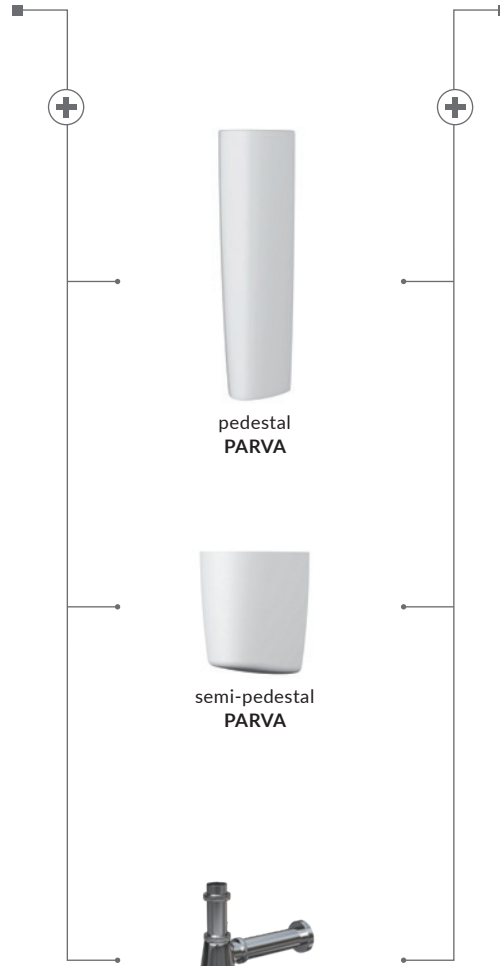

characteristics:

- the unique **CERSANIT WHITE**
- 100% glazed usable surface
- 10-year warranty

width×depth×height [cm] 60×46×16,5

to be assembled with:
decorative **CERSANIT** siphon,
PARVA semi- or pedestal