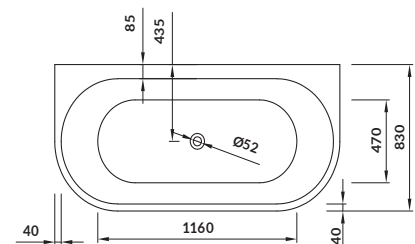

length×width×height [cm] 170×83×60

depth [cm] 44

volume to overflow [l] 270

to be paired with:

siphons for bathtub click-clack:

S904-008

S904-009

S904-010