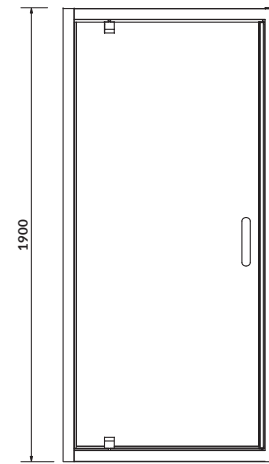

ARTECO 90×90×190

PIVOT corner shower enclosure

cat. no.: S157-010 | index: EZZS1001015980

characteristics:

- CleanPro coating
- 5 mm safety glass
- metal handles
- PIVOT type hinge
- 3-year warranty

width×depth×height [cm] 90×90×190

ARTECO 80×80×190

PIVOT corner shower enclosure

cat. no.: S157-009 | index: EZZS1001005980

characteristics:

- CleanPro coating
- 5 mm safety glass
- metal handles
- PIVOT type hinge
- 3-year warranty

width×depth×height [cm] 80×80×190

ARTECO 90×190

PIVOT door

cat. no.: S157-008 | index: EZZD1000346332

characteristics:

- CleanPro coating
- 5 mm safety glass
- metal handles
- PIVOT type hinge
- 3-year warranty

width×height [cm] 90×190