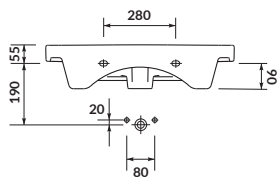

CITY 60

Furniture washbasin

cat. no.: K35-006 | index: CCWF1006553618

The functional and elegant **CITY 60** furniture washbasin has a wide storage area, a central opening for fittings and overflow outlet. Washbasin can be mounted with **CREA, LARA, MELAR, MODUO, SMART, VIRGO** furniture.

characteristics:

- the unique **CERSANIT WHITE**
- suitable for many types of furniture
- high quality of workmanship
- 10-year warranty

width×depth×height [cm] 60×45×14