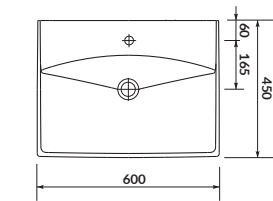

CITY 70

Furniture washbasin

cat. no.: K35-007 | index: CCWF1006563618

The functional and elegant **CITY 70** furniture washbasin has a wide storage area, a central opening for fittings and overflow outlet.

characteristics:

- the unique **CERSANIT WHITE**
- easily washable surface
- high quality of workmanship
- 10-year warranty

width×depth×height [cm] 70×45,5×13,5

CITY 60

Furniture washbasin

cat. no.: K35-006 | index: CCWF1006553618

The functional and elegant **CITY 60** furniture washbasin has a wide storage area, a central opening for fittings and overflow outlet. Washbasin can be mounted with **CREA, LARA, MELAR, MODUO, SMART, VIRGO** furniture.

characteristics:

- the unique **CERSANIT WHITE**
- suitable for many types of furniture
- high quality of workmanship
- 10-year warranty

width×depth×height [cm] 60×45×14