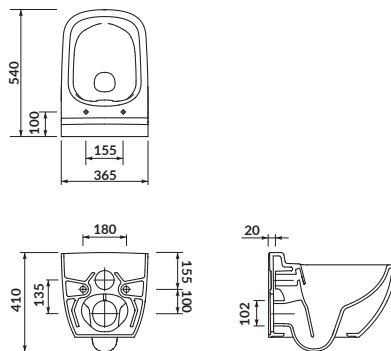

to be paired with:

CASPIA SLIM, duroplast, soft-close, one button easy-off toilet seat