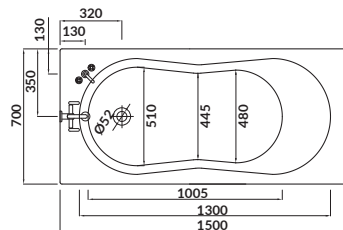

NIKE 140×70

Rectangular bathtub

cat. no.: S301-245 | index: AZBR1002690032

characteristics:

- the unique **CERSANIT WHITE**
- double reinforcement
- adjustable legs included
- 10-year warranty

length×width×depth [cm] 140×70×45

height with legs [cm] 55-63

volume to overflow [l] 165

to be paired with:

bathtub casing - front: S401-027
bathtub casing - side: S401-031
bathtub siphon: S904-004