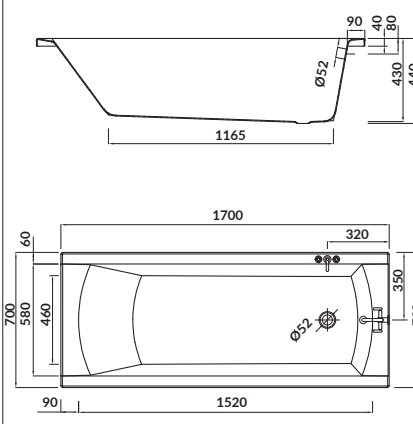

KORAT 170×70

Rectangular bathtub

cat. no.: S301-122 | index: AZBR1000691572

characteristics:

- the unique **CERSANIT WHITE**
- double reinforcement
- adjustable legs included
- 10-year warranty

length×width×depth [cm] 170×70×43

height with legs [cm] 53-65

volume to overflow [l] 215

to be paired with:

bathtub casing - front: S401-069

bathtub casing - side: S401-071

bathtub siphon: S904-004