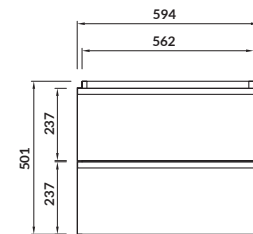

VIRGO 60

Washbasin cabinet with black handle

☐ cat. no.: S522-021 | index: FZZW1011477171

Washbasin cabinet with chrome handle

☐ cat. no.: S522-020 | index: FZZW1011467171

VIRGO series is a connection of elegance and modernity. Furniture is equipped with a handle, either chrome or black which may match with other accessories in your bathroom. **VIRGO** bathroom furniture is available in two colours: white and oak grey. **VIRGO 60** washbasin cabinet is made of a high gloss lacquered chipboard. It has two spacious drawers with full extension and equipped with soft-close system.

characteristics:

- soft-close system
- full extension drawer
- 2-year warranty on the furniture

width×depth×height [cm] 59,4×42,7×50,1

available colors:

oak grey, white