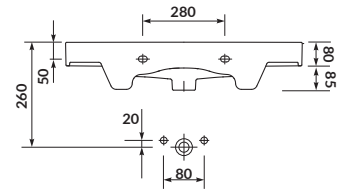

characteristics:

- the unique **CERSANIT WHITE**
- fits to many types of furniture
- easily washable surface
- high quality of workmanship
- 10-year warranty

width×depth×height [cm] 81×48,5×16,5

MILLE SLIM 60