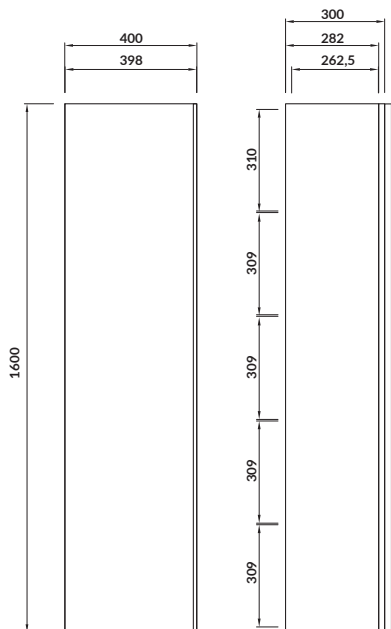

available colors:

oak grey, white