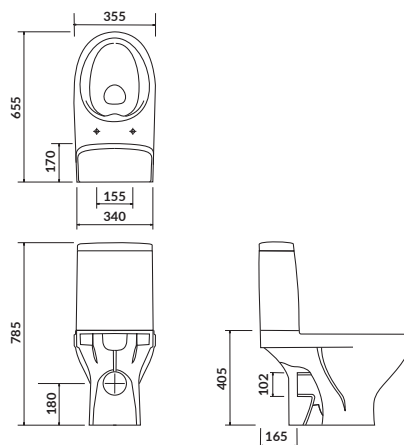

the set includes:

MODUO SLIM duroplast, soft-close, easy-off toilet seat