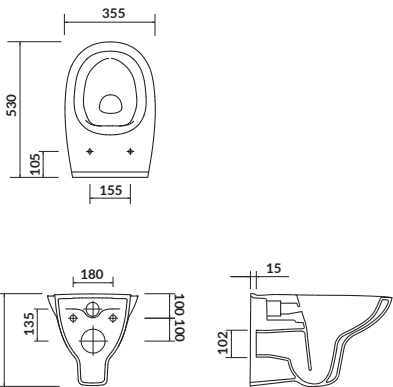

ARTECO

SET 813 wall hung bowl CleanOn

cat. no.: S701-178 | index: SZCZ1001781533

ARTECO wall hung bowl has a modern design. Thanks to the innovative **CleanOn** technology, water reaches every part of the inside of the bowl. The rimless bowl design leaves no room for dirt, bacteria and germs.

The set includes a duroplast toilet seat, whose simple construction ensures easy cleaning. The soft-close system will ensure that the toilet seat will gradually lower, preventing it from suddenly hitting the bowl.

characteristics:

- **CleanOn** technology
- the unique **CERSANIT WHITE**
- highest hygiene standard
- 3/5L flushing system
- 10-year warranty on ceramics
- 2-year warranty for toilet seat

width×depth×height [cm] 35,5×53×36

the set includes:

duroplast, soft-close toilet seat