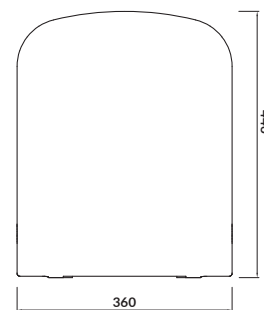

VIRGO CITY SQUARE SLIM

Toilet seat

cat. no.: K98-0220 | index: CSSD1003556707

VIRGO CITY SQUARE SLIM toilet seat is made of damage-resistant duroplast. The streamlined shape provides for a comfort of use and optimal body posture while sitting. The easy-off makes cleaning easy and the soft-close system prevents the seat from hitting against the ceramics.

characteristics:

- highest quality duroplast
- one button easy-off system
- soft-close system
- 2-year warranty

width×depth [cm] 36×44,6