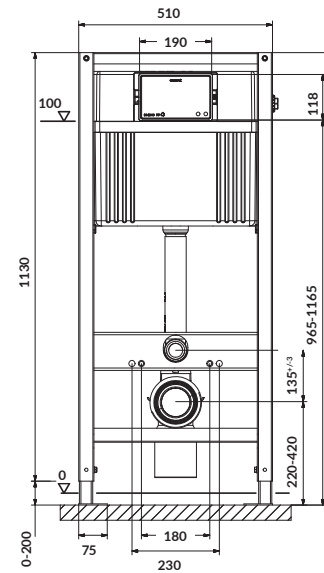

AQUA 52 PNEU S QF BOX

Concealed cistern frame

cat. no.: S97-062

index: COAF1001042175

WC concealed cistern frame, for dry-wall installation. Durable, ultra shallow frame – only 11 cm deep.

- frame with pneumatic flushing system
- frame made of 40×40 mm
- brake in the foot of the frame
- drain outlet elbow with the possibility of sideways and downwards adjustment and 3 degrees depth adjustment
- galvanized, rotatable feet with 4 mounting positions
- adjustable **QUICK FIX** wall mounting system with micro-adjustment
- ultra-quiet filling valve with brass connection tip, NF-certified
- front flush button montage
- 4 optional water supply connection points: on the right side (from the side, from above); on the left side (from the side, from above)

characteristics:

- **FRESH SYSTEM** for fresheners will provide comprehensive cleanliness and freshness
- economical flushing 2/4, 3/5, 3/6L
- withstand heavy load up to 400 kg
- 10-year warranty on all elements of the system

width×depth×height [cm]

51×11-16×114-134

fits:

all **CERSANIT** wall-mounted toilet bowls (including bowls for the disabled).