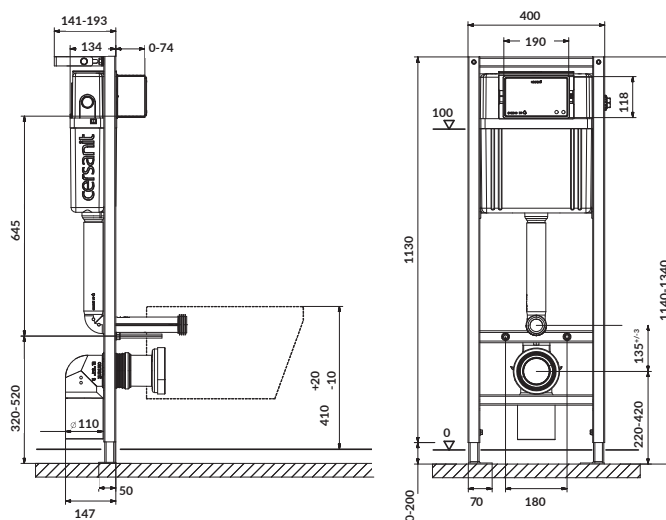

fits:

all **CERSANIT** wall-mounted toilet bowls