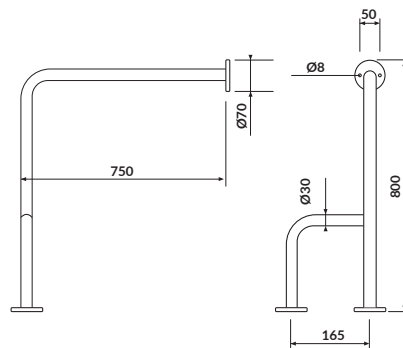

characteristics:

- stainless steel
- maximum load: 120 kg
- 2-year warranty

width×depth×height [cm] 23×75×80