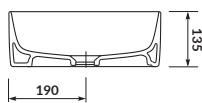

characteristics:

- the unique **CERSANIT WHITE**
- high quality of workmanship
- suitable for many types of furniture
- easily washable surface
- 10-year warranty

width×depth×height [cm] 38×38×13,5

CREA 38D