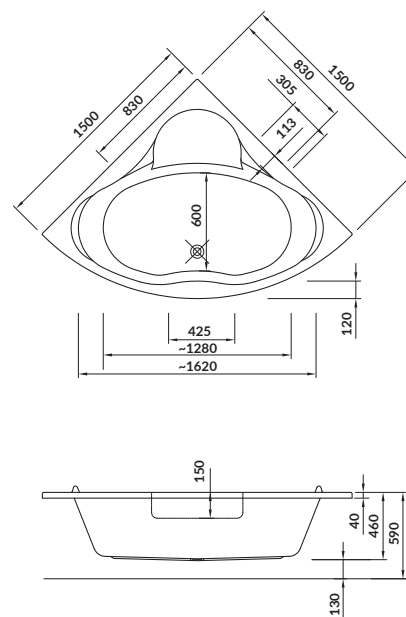

STOP UV
LONG-LASTING ACRYLIC WHITE

Symmetrical bathtubs from **VENUS** collection successfully create a relaxation zone in the bathroom. The pleasure of use is ensured by a comfortable, spacious interior and a seat in the corner part of the bathtub. Expanded edges enable the storage of bathing accessories. Available in two sizes. It is possible to assemble the bathtub casing.

VENUS 150×150

Asymmetric bathtub

cat. no.: S301-013

index: AZBY1000020043

characteristic:

- the unique **CERSANIT WHITE**
- high quality acrylic
- adjustable legs included
- double reinforcement
- 10-year warranty

width×length [cm] 150×150×45

height with legs [cm] 55-63

volume to overflow [l] 335

to be paired with:

bathtub casing: S401-013

bathtub siphon: S904-004