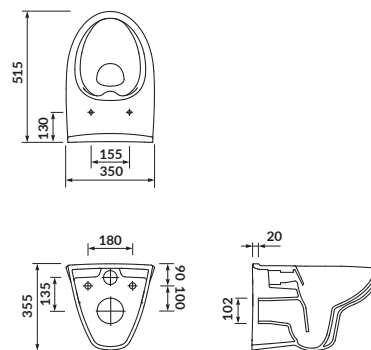

the set includes:

PARVA duroplast, soft-close, easy-off toilet seat