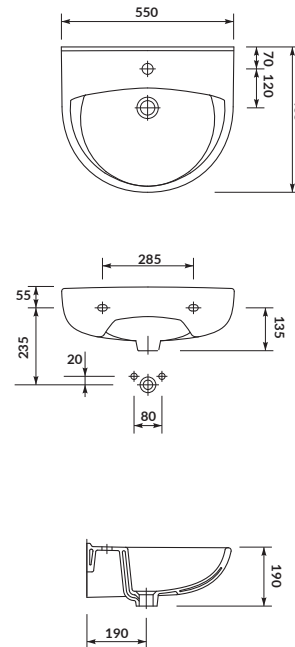

PRESIDENT 55

Wall hung washbasin,
without opening for fittings

cat. no.: K08-005 | index: CCWS1000320936

PRESIDENT 55 wall hung washbasin ensures that it fits perfectly into any bathroom. The model does not have an opening for fittings. Washbasin can be mounted with cabinets, **PRESIDENT** pedestal and semi-pedestal or with a decorative siphon directly to the wall.

characteristics:

- the unique **CERSANIT WHITE**
- easily washable surface
- 10-year warranty

width×depth×height [cm] 55×45×19

to be assembled with:
decorative **CERSANIT** siphon,
PRESIDENT semi- or pedestal

PRESIDENT 55

Wall hung washbasin

cat. no.: K08-007 | index: CCWS1000420936

PRESIDENT 55 wall hung washbasin has a centrally located opening for fittings and an overflow outlet. This model can be mounted with a **PRESIDENT** pedestal and semi-pedestal or with a decorative siphon directly to the wall.

characteristics:

- the unique **CERSANIT WHITE**
- easily washable surface
- 10-year warranty

width×depth×height [cm] 55×45×19

to be assembled with:
decorative **CERSANIT** siphon,
PRESIDENT semi- or pedestal

PRESIDENT 50

Wall hung washbasin,
without opening for fittings

cat. no.: K08-003 | index: CCWS1000310936

PRESIDENT 50 wall hung washbasin ensures that it fits perfectly into any bathroom. This model does not have an opening for fittings. Washbasin can be mounted with cabinets, **PRESIDENT** pedestal and semi-pedestal or with a decorative siphon directly to the wall.

characteristics:

- the unique **CERSANIT WHITE**
- easily washable surface
- 10-year warranty

width×depth×height [cm] 50×43,5×17,5

to be assembled with:
decorative **CERSANIT** siphon,
PRESIDENT semi- or pedestal