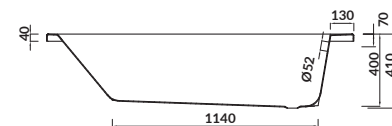

The rectangular bathtubs from **BLISSA** collection have properly profiled backrests, which means that you can rest in a position comfortable for your back. Their edges create a practical storage surface for your bathroom accessories. Tap into full functionality of the product by installing a bath screen. The regular shapes of **BLISSA** makes the bathtub suit any bathroom décor ideally.

BLISSA 170×70

Rectangular bathtub

cat. no.: S301-140

index: AZBR1000751296

characteristics:

- the unique **CERSANIT WHITE**
- double reinforcement
- adjustable legs included
- 10-year warranty

length×width×depth [cm] 170×70×40

height with legs [cm] 50 - 62

volume to overflow [l] 185

to be paired with:

bath casing - front: S401-069

bath casing - side: S401-071

bathtub siphon: S904-004