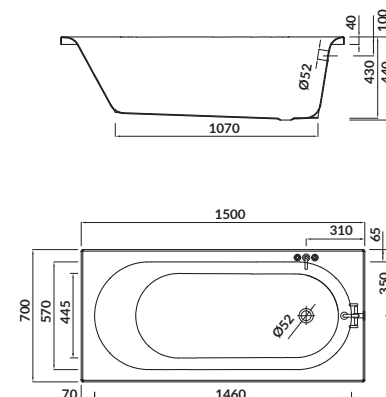

OCTAVIA 150×70

Rectangular bathtub

cat. no.: S301-251 | index: AZBR1002750032

characteristics:

- the unique **CERSANIT WHITE**
- double reinforcement
- adjustable legs included
- 10-year warranty

length×width×depth [cm] 150×70×43

height with legs [cm] 53-65

volume to overflow [l] 160

to be paired with:

bathtub casing - front: S401-067

bathtub casing - side: S401-071

bathtub siphon: S904-004