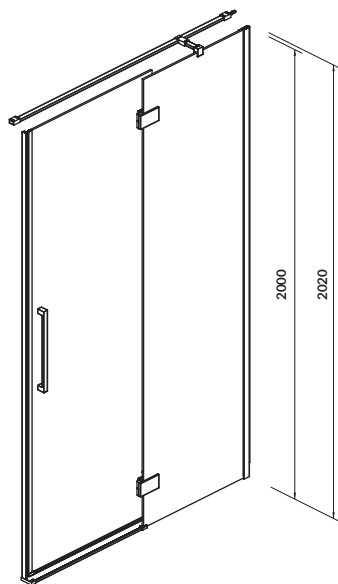

CREA 100×200

Shower enclosure door with hinges - left

cat. no.: S159-001 | index: EZZD1000216332

characteristics:

- CleanPro coating
- 8 mm safety glass
- chrome-plated drip rail
- hinge flush fitting with glass
- chrome-plated wall support bar included
- 7-year warranty

width×height [cm] 100×200