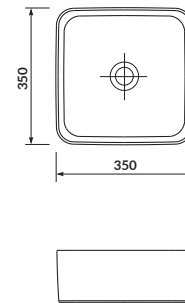

CREA 50

Countertop washbasin rectangular

cat. no.: K114-001 | index: CCWT1000333927

CREA 50 countertop washbasins impress with their lightness and delicacy of shapes with extremely thin walls. At the same time, thanks to the new **ROCKLITE** ceramic mass, they are amazingly durable. The improved glaze covers their surface perfectly, making them ideally smooth and uniformly white.

characteristics:

- the unique **CERSANIT WHITE**
- high quality of workmanship
- suitable for many types of furniture
- easily washable surface
- 10-year warranty

width×depth×height [cm] 49,5×34,5×13,5

CREA 35

Countertop washbasin square

cat. no.: K114-007 | index: CCWT1000363927

CREA 35 countertop washbasins impress with their lightness and delicacy of shapes with extremely thin walls. At the same time, thanks to the new **ROCKLITE** ceramic mass, they are amazingly durable. The improved glaze covers their surface perfectly, making them ideally smooth and uniformly white.

characteristics:

- the unique **CERSANIT WHITE**
- high quality of workmanship
- suitable for many types of furniture
- easily washable surface
- 10-year warranty

width×depth×height [cm] 35×35×13,5