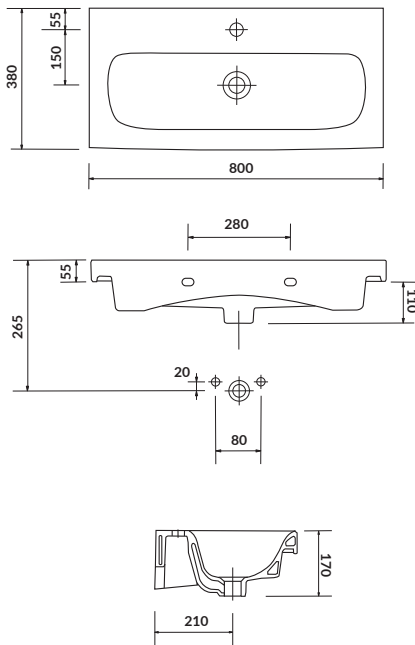

MODUO SLIM 80

Furniture washbasin

cat. no.: K116-012 | index: CCWF1007792074

The ceramic furniture washbasin **MODUO SLIM 80**, high quality of workmanship, proven functionality, reduced depth facilitating arrangement of difficult spaces, can be mounted with furniture or on its own.

characteristics:

- the unique **CERSANIT WHITE**
- high quality of workmanship
- easily washable surface
- 10-year warranty

width×depth×height [cm] 80×38×17

MODUO SLIM 60

Furniture washbasin

cat. no.: K116-010 | index: CCWF1007772074

The ceramic furniture washbasin **MODUO SLIM 60**, high quality of workmanship, proven functionality, reduced depth facilitating arrangement of difficult spaces, can be mounted with furniture **MODUO SLIM**, **LARA SLIM** or on its own.

characteristics:

- the unique **CERSANIT WHITE**
- high quality of workmanship
- easily washable surface
- 10-year warranty

width×depth×height [cm] 60×38×17