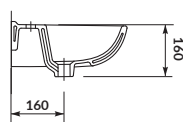

PRESIDENT 45

Wall hung washbasin,
without opening for fittings

cat. no.: K08-001 | index: CCWS1000300936

PRESIDENT 45 wall hung washbasin ensures that it fits perfectly into any bathroom. The model does not have an opening for fittings. Washbasin can be mounted with cabinets, **PRESIDENT** pedestal and semi-pedestal or with a decorative siphon directly to the wall.

characteristics:

- the unique **CERSANIT WHITE**
- easily washable surface
- 10-year warranty

width×depth×height [cm] 44,5×35×16

to be assembled with:
decorative **CERSANIT** siphon,
PRESIDENT semi- or pedestal