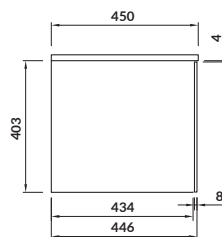

INVERTO 80 CALACATTA

Countertop cabinet

cat. no.: S930-001 | index: FZZW1010363475

INVERTO cabinet with countertop is a bathroom furniture that combines modernity and simplicity of form. Thanks to the use of ceramic tiles on the front, furniture from the new collection will make any bathroom elegant. The cabinet is made of moisture-resistant board. The drawers are equipped with the soft-close system and the **PUSH** touch opening system. Special low-profile washbasin siphon for full use of the drawer is included.

characteristics:

- tiles on the front of the furniture
- **AQUASAFE** technology
- push system
- soft-close system
- low-profile washbasin siphon
- 2-year warranty on the furniture

width×depth×height [cm] 79,8×45×42,1

for installation with:

INVERTO, CREA, CITY, CASPIA countertop washbasin