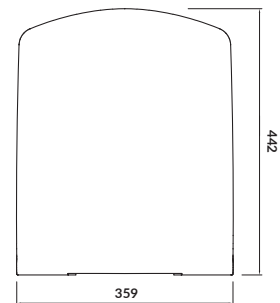

EASY

Toilet seat

cat. no.: K98-0090 | index: CSSD1003110961

EASY toilet seat is made of durable and damage-resistant duroplast with antibacterial properties, guaranteeing high durability and high hygiene standard.

characteristics:

- highest quality duroplast
- 2-year warranty

width×depth [cm] 35,9×44,2