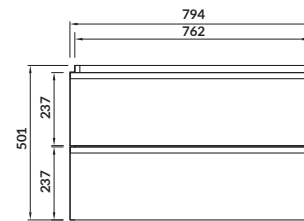

furniture washbasin
VIRGO 80