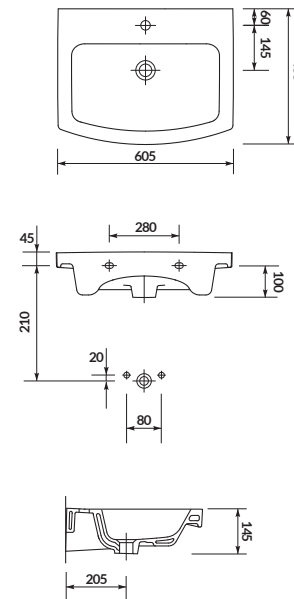

characteristics:

- the unique **CERSANIT WHITE**
- easily washable surface
- high quality of workmanship
- 10-year warranty

width×depth×height [cm] 60,5×45,5×14,5

to be assembled with:
decorative **CERSANIT** siphon,
CARINA semi-pedestal