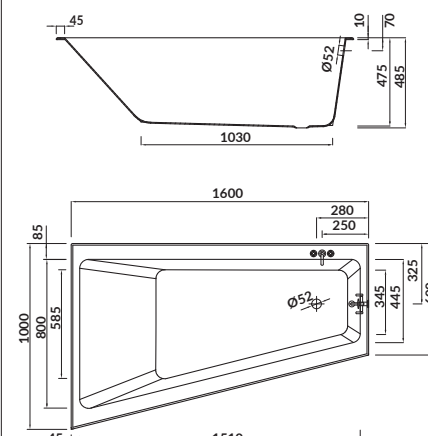

height with legs [cm] 57,5-69,5

volume to overflow [l] 250

to be paired with:

bathtub siphon: S904-004

STOP UV
LONG-LASTING ACRYLIC WHITE

SICILIA

The asymmetrical **SICILIA** bathtubs stand out with their aesthetic form, which makes them an eye-catching design element. In addition, the spacious, ergonomic shape and practical seat provide an exceptional comfort of use. Available in four sizes, in left- and right-hand versions.