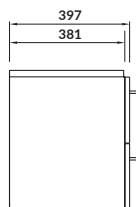

characteristics:

- soft-close system
- chrome-plated handles
- 10-year warranty on ceramics
- 2-year warranty on the furniture

width×depth×height [cm] 49,4×39,7×46

available colors:
white, grey, walnut