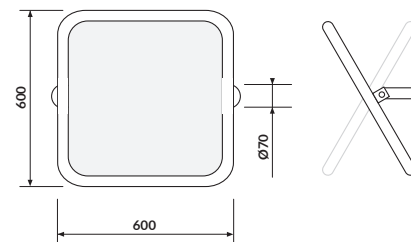

characteristics:

- stainless steel
- maximum load: 120 kg
- 2-year warranty

width×depth×height [cm] 60×9×60