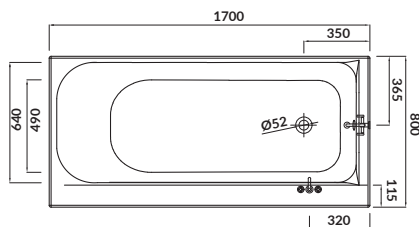

SMART 160×80

Rectangular bathtub – left

cat. no.: S301-119 | index: AZBR1000621512

characteristics:

- the unique **CERSANIT WHITE**
- double reinforcement
- furniture casing for the bathtub
- 10-year warranty

length×width×depth [cm] 160×80×43,5

height with legs [cm] 53,5–65,5

volume to overflow [l] 225

to be paired with:

white furniture front panel: S568-024

grey furniture front panel: S568-025

furniture side panel: S568-028

bathtub siphon: S904-004