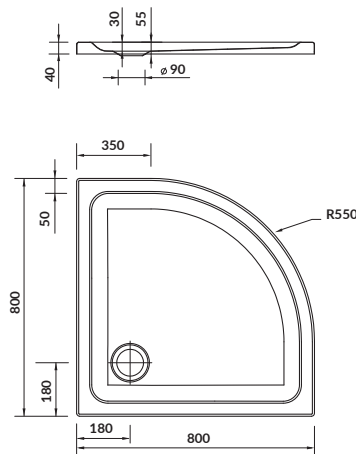

characteristics:

- premium quality acrylic
- double reinforcement
- 10-year warranty

width×depth×height [cm] 80×80×4

radius [cm] 55

depth to the bottom [cm] 3

drain diameter [mm] 90

to be paired with:

shower tray siphon: S904-006

TAKO 90

Halfround shower tray built-in-panel

cat. no.: S204-004 | index: AZTF1000263528

characteristics:

- premium quality acrylic
- double reinforcement
- 10-year warranty

width×depth×height [cm] 90×90×16

radius [cm] 55

depth to the bottom [cm] 6

drain diameter [mm] 90

to be paired with:

shower tray siphon: S904-006