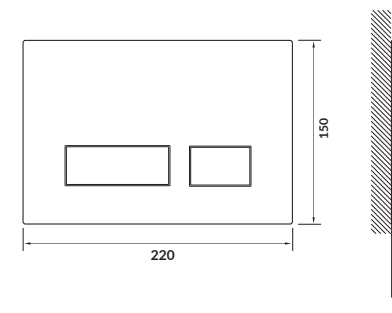

MOVI

Mechanical flush button – chrome matt

cat. no.: S97-011 | index: COAB1001243930

MOVI button set finished in matt chrome is a universal solution for modern and elegant interiors. The angular shapes will be a perfect match for the straight-lined style of ceramics or bathroom furniture. The button set is designed for economical dual flushing system.

characteristics:

- **FRESH SYSTEM**-compatible
- easy to assemble
- economical flushing
- 3-year warranty

width×depth×height [cm] 22×1×15

fits:

AQUA 0/2/4 concealed cistern frames

MOVI

Mechanical flush button – white

cat. no.: S97-010 | index: COAB1001233930

MOVI button set finished in white colour is a universal solution for modern and elegant interiors. The angular shapes will be a perfect match for the straight-lined style of ceramics or bathroom furniture. The button set is designed for economical dual flushing system.

characteristics:

- **FRESH SYSTEM**-compatible
- easy to assemble
- economical flushing
- 3-year warranty

width×depth×height [cm] 22×1×15

fits:

AQUA 0/2/4 concealed cistern frames