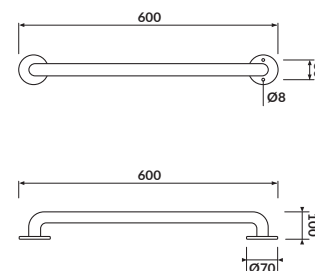

characteristics:

- stainless steel
- maximum load: 120 kg
- 2-year warranty

width×depth×height [cm] 60×9×6