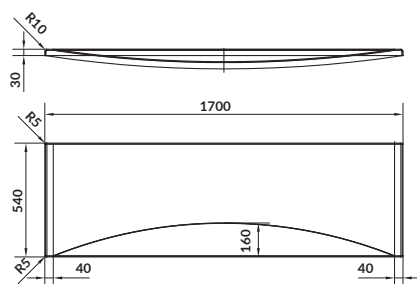

VIRGO/INTRO 160

Bathtub casing - front

cat. no.: S401-045 | index: AZCB1000640075

length×height [cm] 160×54

to be paired with:

VIRGO 160×75 bathtub - S301-046
INTRO 160×75 bathtub - S301-067
ZEN 160×85 bathtub - S301-127