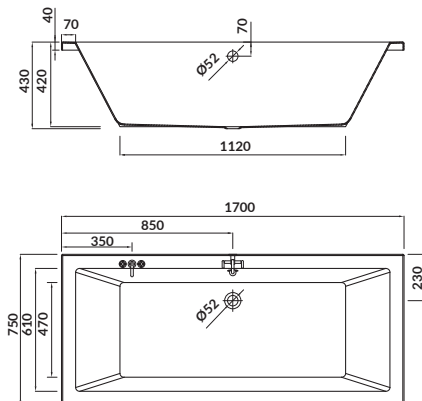

length×width×depth [cm] 170×75×42

height with legs [cm] 52–60

volume to overflow [l] 240

to be paired with:

bathtub casing - front: S401-046

bathtub casing - side: S401-047

bathtub siphon: S904-004

INTRO 160×75