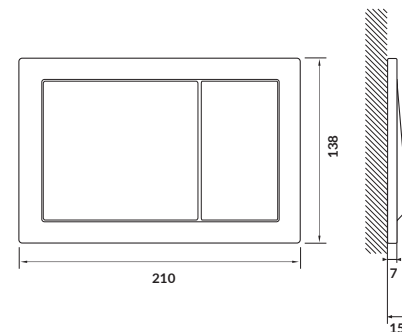

fits:

AQUA 0/2/4 concealed cistern frames