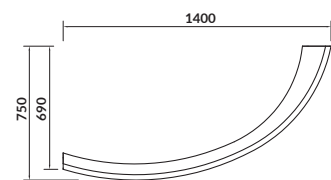

NANO 150

Bathtub casing - left

cat. no.: S401-063 | index: AZCB1000430069

length×height [cm] 150×54

to be paired with:

NANO 150×75 bathtub
S301-064

NANO 150

Bathtub casing - right

cat. no.: S401-062 | index: AZCB1000440069

length×height [cm] 150×54

to be paired with:

NANO 150×75 bathtub
S301-063

NANO 140

Bathtub casing - left

cat. no.: S401-061 | index: AZCB1000410069

length×height [cm] 140×54

to be paired with:

NANO 140×75 bathtub
S301-062