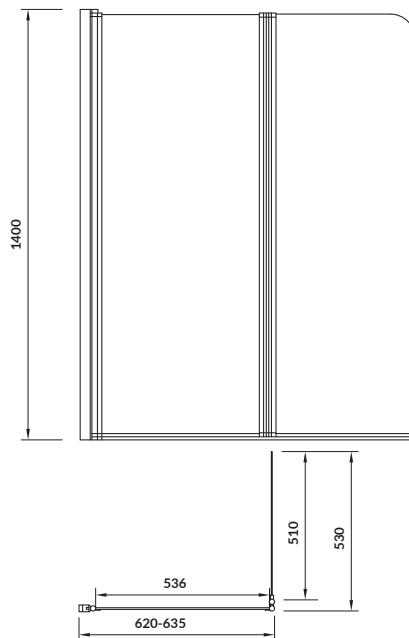

BATH
SCREENS

EASY NEW 140×115

Bath screen

cat. no.: S301-290 | index: EZZG1000143638

characteristics:

- CleanPro coating
- 5 mm safety glass
- adjustable wall profile
- 5-year warranty

width×height [cm] 115×140

EASY NEW 140×70

Bath screen

cat. no.: S301-289 | index: EZZG1000133638

characteristics:

- CleanPro coating
- 5 mm safety glass
- adjustable wall profile
- 5-year warranty

width×height [cm] 70×140