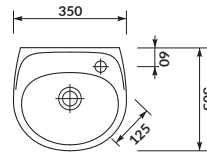

SIGMA

Corner washbasin

cat. no.: K11-0013 | index: CCWC1000020936

SIGMA 30 corner mounted washbasin is designed for small bathrooms. It has a corner opening for fittings and overflow outlet. Washbasin adapted for wall mounting.

characteristics:

- the unique **CERSANIT WHITE**
- easily washable surface
- easily washable surface
- 10-year warranty

width×depth×height [cm] 35×35×15