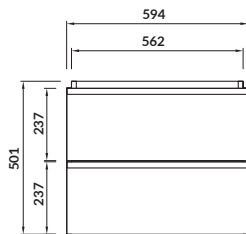

VIRGO 60

Washbasin cabinet with chrome handle

☐ cat. no.: S522-017 | index: FZZW1011447171

Washbasin cabinet with black handle

☐ cat. no.: S522-018 | index: FZZW1011457171

VIRGO series is a connection of elegance and modernity. Furniture is equipped with a handle, either chrome or black which may match with other accessories in your bathroom. **VIRGO** bathroom furniture is available in two colours: white and oak grey. **VIRGO 60** washbasin cabinet is made of a high gloss lacquered chipboard. It has two spacious drawers with full extension and equipped with soft-close system.

characteristics:

- soft-close system
- lacquered fronts
- full extension drawer
- 2-year warranty on the furniture

width×depth×height [cm] 59,4×42,7×50,1

available colors:

oak grey, white

furniture washbasin
COLOUR 60