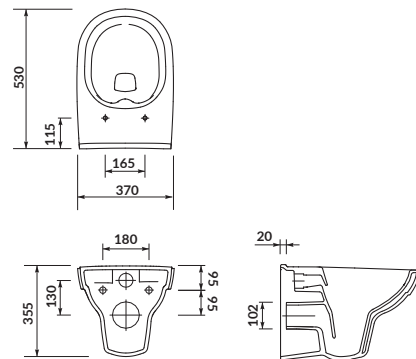

COMO

Wall hung bowl CleanOn

cat. no.: K32-020 | index: CCHZ1001141986

COMO wall hung bowl has a rectangular design. It was made with the innovative **CleanOn** technology. The rimless design allows flow of the water to thoroughly wash the inside of the bowl, leaving it clean and fresh. The bowl has been adapted for horizontal water outlet.

characteristics:

- **CleanOn** technology
- the unique **CERSANIT WHITE**
- highest hygiene standard
- 2/4, 3/5L flushing system
- 10-year warranty on ceramics

width×depth×height [cm] 35×51,5×37

to be paired with:

COMO series toilet seats

COMO

SET 742 wall hung bowl CleanOn

cat. no.: K701-102 | index: SZCZ1001661773

COMO wall hung bowl has a rectangular design. It was made with the innovative **CleanOn** technology. The rimless design allows flow of the water to thoroughly wash the inside of the bowl, leaving it clean and fresh. The bowl has been adapted for horizontal water outlet.

The set includes the duroplast toilet seat, whose simple construction ensures easy cleaning, and the easy-off system allows for quick and easy removal at the touch of a button. The soft-close system will ensure that the toilet seat will gradually lower, preventing it from suddenly hitting the bowl.

characteristics:

- **CleanOn** technology
- the unique **CERSANIT WHITE**
- highest hygiene standard
- 2/4, 3/5L flushing system
- 10-year warranty on ceramics
- 2-year warranty for toilet seat

width×depth×height [cm] 35×51,5×37

the set includes:

COMO SLIM duroplast, soft-close, easy-ff toilet seat

CITY NEW

Wall hung bowl CleanOn

cat. no.: K35-028 | index: CCHZ1001441986