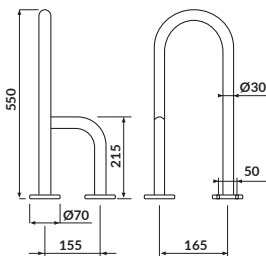

characteristics:

- stainless steel
- maximum load: 120 kg
- 2-year warranty

width×depth×height [cm] 23×55×23