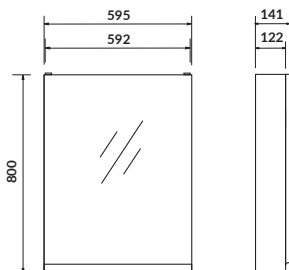

MODUO 40

Mirror cabinet

☐	cat. no.: S590-030	index: FZZM1001730181
☒	cat. no.: S590-031	index: FZZM1001740181

MODUO 40 mirror cabinet is made of MDF board and has a lacquered body. There are 3 shelves inside: 1 fixed shelf made of furniture board and 2 shelves made of glass. The cabinet offers universal door installation – left- or right-hand. It is equipped with a milled handle and the soft-close system.

characteristics:

- left- or right-hand door installation
- soft-close system
- easy installation
- hidden handles
- 2-year warranty on the furniture

width×depth×height [cm]   40×14,1×80

available colors:
white and grey