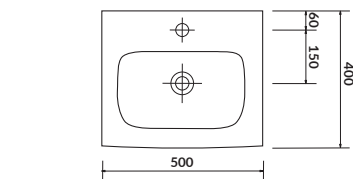

MODUO 50

Furniture washbasin

cat. no.: K116-009 | index: CCWF1007762074

The ceramic furniture washbasin **MODUO 50**, high quality of workmanship, proven functionality, can be mounted with furniture or on its own, it can also be combined with the following furniture: **CREA, LARA, MELAR, SMART, MODUO.**

characteristics:

- the unique **CERSANIT WHITE**
- suitable for many types of furniture
- easily washable surface
- high quality of workmanship
- 10-year warranty

width×depth×height [cm] 50×40×17