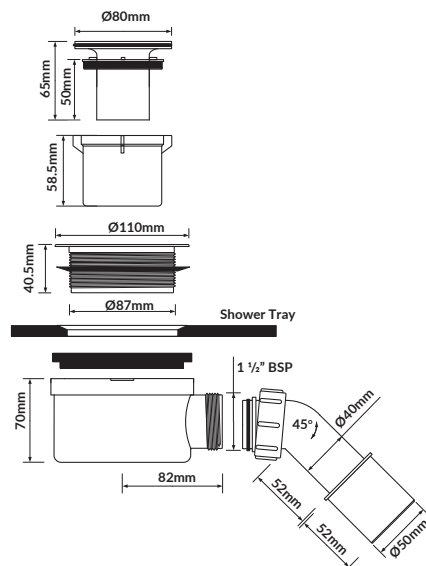

characteristics:

- 2-year warranty

width×depth×height [cm] 195×12×135