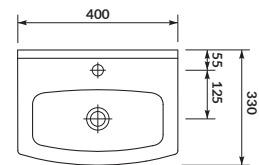

CERSANIA 40

Furniture washbasin

cat. no.: K11-0050 | index: CCWF1000440936

CERSANIA 40 ceramic washbasin with an opening for fittings and overflow outlet has been adapted for installation with furniture from **OLIVIA**, **SATI** and **BIANCO** series or directly to the wall with a decorative siphon.

characteristics:

- the unique **CERSANIT WHITE**
- easily washable surface
- 10-year warranty

width×depth×height [cm] 40×33×15

to be assembled with:
decorative **CERSANIT** siphon