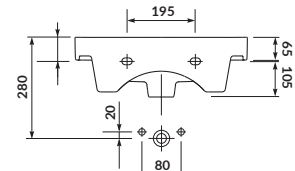

CREA 60

Furniture washbasin

kod kat.: K114-006 | index: CCWF1007318215

CREA furniture washbasins impress with their lightness and delicacy of shapes with extremely thin walls. At the same time, thanks to the new **ROCKLITE** ceramic mass, they are amazingly durable. The improved glaze covers their surface perfectly, making them ideally smooth and uniformly white.

characteristics:

- the unique **CERSANIT WHITE**
- suitable for many types of furniture
- high quality of workmanship
- 10-year warranty

width×depth×height [cm] 60×44,5×16

CREA 50

Furniture washbasin

cat. no.: K114-005 | index: CCWF1007308215

CREA furniture washbasins impress with their lightness and delicacy of shapes with extremely thin walls. At the same time, thanks to the new **ROCKLITE** ceramic mass, they are amazingly durable. The improved glaze covers their surface perfectly, making them ideally smooth and uniformly white.

characteristics:

- the unique **CERSANIT WHITE**
- suitable for many types of furniture
- high quality of workmanship
- 10-year warranty

width×depth×height [cm] 50,5×40×17,5