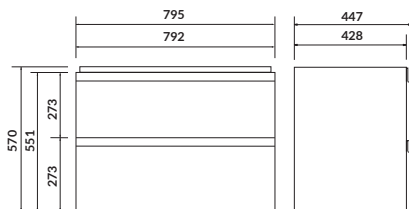

characteristics:

- soft-close system
- easy installation
- hidden handles
- 2-year warranty on the furniture

width×depth×height [cm] 79,5×44,7×57

available colors:
white and grey

MODUO 60

Washbasin cabinet