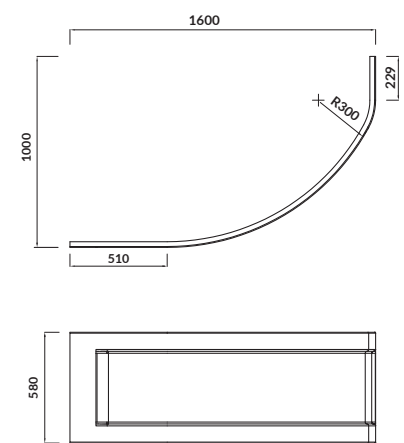

KALIOPE 160

Bathtub casing - left/right

cat. no.: S401-117 | index: AZCB1001941550

length×height [cm] 160×58

to be paired with:

KALIOPE 160×100 bathtub
left - S301-292, right - S301-293