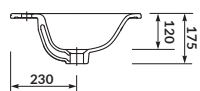

N

MODUO 60

Washbasin in a counter

cat. no.: K116-043 | index: CCWT1000633680

Washbasin in a counter **MODUO-IN 60** is made of chamotte ceramics - in the unique **CERSANIT WHITE**. Suitable for mounting with **MODUO** collection cabinets, it is perfect for minimalistic bathroom interiors.

characteristics:

- the unique **CERSANIT WHITE**
- easily washable surface
- high quality of workmanship
- 10-year warranty

width×depth×height [cm] 60×45×17,5

N

MODUO 50

Washbasin in a counter

cat. no.: K116-042 | index: CCWT1000623680

Washbasin in a counter **MODUO-IN 50** is made of chamotte ceramics - in the unique **CERSANIT WHITE**. Suitable for mounting with **MODUO** collection cabinets, it is perfect for minimalistic bathroom interiors.

characteristics:

- the unique **CERSANIT WHITE**
- easily washable surface
- high quality of workmanship
- 10-year warranty

width×depth×height [cm] 50×40×16