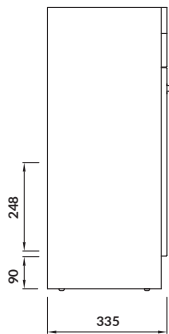

available colors:

grey, white