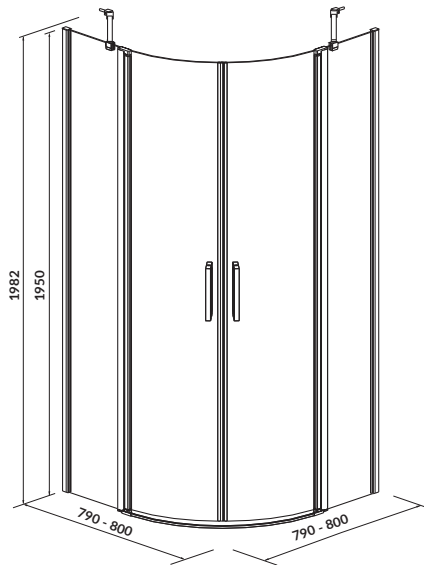

MODUO 80×80×195

Halfround shower enclosure

cat. no.: S162-009

index: EZZF1001965974

characteristics:

- CleanPro coating
- 6 mm safety glass
- metal handles
- column hinge with door lift function
- chrome-plated wall support bar included
- 3-year warranty

width×depth×height [cm] 80×80×195