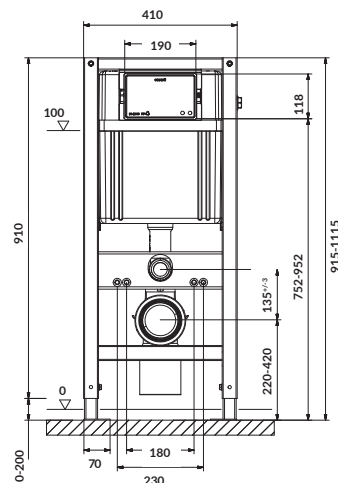

AQUA 42 MECH L BOX

Concealed cistern frame

cat. no.: S97-051

index: COAF1000996560

WC concealed system, for dry installation, for low installation. It is dedicated to places with reduced height (min. 92 cm), for example: under steep walls or under window sills. Durable, narrow frame - only 41 cm width.

- frame with mechanical flushing system
- frame made of 40×40 mm
- brake in the foot of the frame
- drain outlet elbow with the possibility of sideways and downwards adjustment and 3 degrees depth adjustment
- powder painted, rotatable feet with 4 positions
- ultra low noise filling valve
- front or top flush button montage
- 4 optional water supply connection points: on the right side (from the side, from above); on the left side (from the side, from above)

characteristics:

- **FRESH SYSTEM** for fresheners will provide comprehensive cleanliness and freshness
- economical flushing 2/4, 3/5, 3/6L
- withstand heavy load up to 400 kg
- 10-year warranty on all elements of the system

width×depth×height [cm]

41×15-20×92-112

fits:

all CERSANIT wall-mounted toilet bowls (including bowls for the disabled).