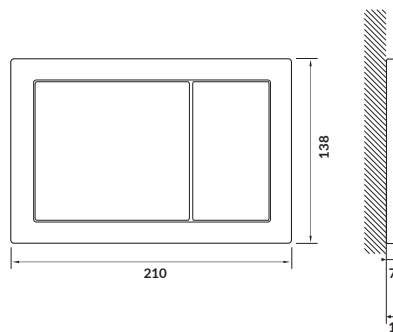

fits:

AQUA 0/2/4 concealed cistern frames