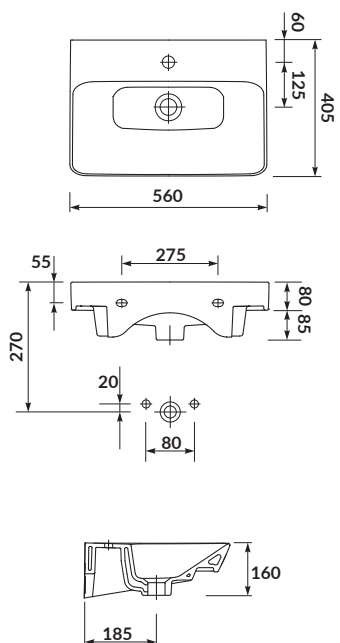

N

MILLE 56

Furniture washbasin

cat. no.: K675-001 | index: CCWF1008366349

MILLE ceramic furniture washbasins made of high quality materials and glazed also from underside. This makes it possible to install solo with a decorative siphon.

characteristics:

- the unique **CERSANIT WHITE**
- easily washable surface
- high quality of workmanship
- 10-year warranty

width×depth×height [cm] 56×40,5×16