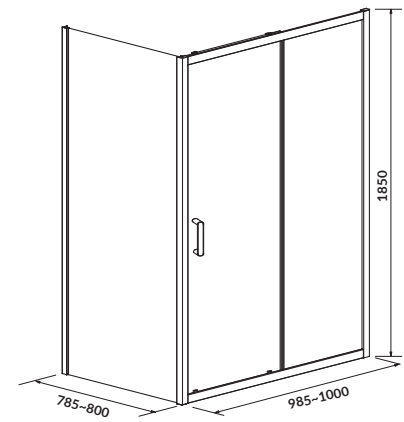

characteristics:

- 4/5 mm safety glass
- metal handles
- double metal rollers on top and bottom
- 3-year warranty

width×depth×height [cm] 100×80×185

N

ZIP SHOWER ENCLOSURES

ZIP shower enclosures are a collection of classic models of framed enclosures. The cabin is made of chrome profiles, 5 mm glass covered with **CleanPro** coating, which facilitates its cleaning and prevents the accumulation of dirt and scale.