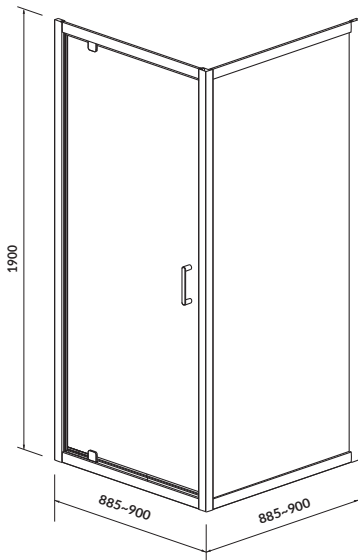

ARTECO 90×90×190

PIVOT corner shower enclosure

cat. no.: S157-010 | index: EZZS1001015980

characteristics:

- CleanPro coating
- 5 mm safety glass
- metal handles
- PIVOT type hinge
- 3-year warranty

width×depth×height [cm] 90×90×190