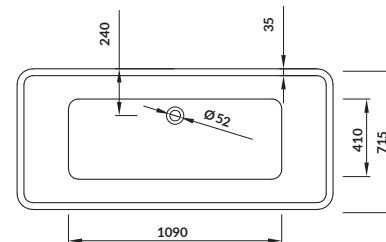

length×width×height [cm] 162×72×59

depth [cm] 44

volume to overflow [l] 238

to be paired with:

siphons for bathtub click-clack:
S904-008
S904-009
S904-010

296
297

CREA

Perfect, pure form and symmetrical shapes are the features of Cersanit **CREA** freestanding bathtub, which will give your bathroom a unique style of a real bathing saloon. The oval **CREA** freestanding bathtub, thanks to its minimalistic and universal shapes, will easily fit into your vision of a modern bathing space. The material from which the product is made is the highest quality acrylic. Its use makes the sound of the water muffled, the surface of the bathtub is pleasant and warm to the touch, and the bath temperature remains pleasant longer. In addition to a solid structure, the freestanding acrylic bathtub is distinguished by its weight, much lower than conglomerate products. The set includes a chrome click-click siphon and a frame with adjustable legs. Separately, there are siphons with a click-click plug in black and gold.