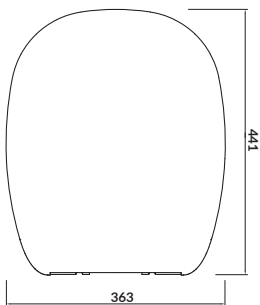

characteristics:

- highest quality duroplast
- easy-off system
- soft-close system
- 2-year warranty

width×depth [cm] 36,3×44,1