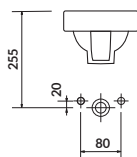

characteristics:

- the unique **CERSANIT WHITE**
- fits many types of furniture
- high quality of workmanship
- easily washable surface
- 10-year warranty

width×depth×height [cm] 40×22×15,5

washbasin cabinet
CREA 40