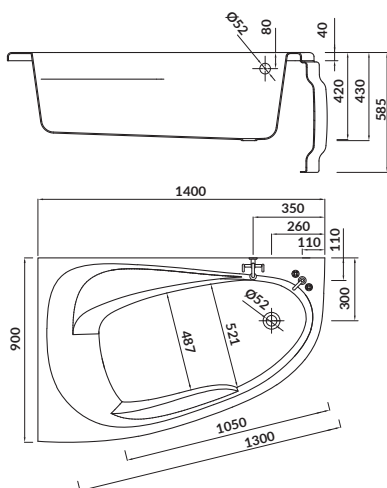

JOANNA NEW 140×90

Asymmetric bathtubs – left

cat. no.: S301-165 | index: AZBA1001852148

characteristics:

- the unique **CERSANIT WHITE**
- double reinforcement
- adjustable legs included
- 10-year warranty

length×width×depth [cm] 140×90×42

height with legs [cm] 51–63

volume to overflow [l] 180

to be paired with:

bathtub casing: S401-102

bathtub siphon: S904-004