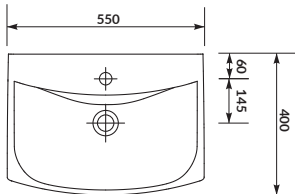

CARINA 55

Furniture washbasin

cat. no.: K31-005 | index: CCWS1000850800

The elegant **CARINA 55** washbasin with an opening for fittings and overflow outlet. Washbasin perfectly matches the furniture from **CLASO** series and the semi-pedestal from **CARINA** series. It will look equally good on the wall in combination with a chrome siphon.

characteristics:

- the unique **CERSANIT WHITE**
- high quality of workmanship
- easily washable surface
- 10-year warranty

width×depth×height [cm] 55×40×15

to be assembled with:
decorative **CERSANIT** siphon,
CARINA semi-pedestal

washbasin cabinet
CLASO 50