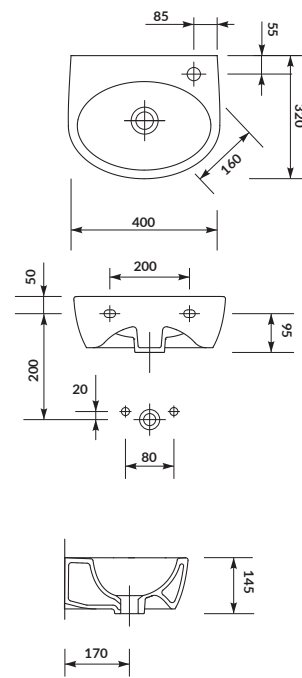

PARVA 40 LEFT

Wall hung washbasin

cat. no.: K27-009-L | index: CCWS1000790936

PARVA 40 wall hung washbasin to be screwed directly to the wall with a decorative siphon. By placing the opening for fittings on the left-hand side of the bowl, every part of the countertop space is optimally utilised, making **PARVA 40** washbasin ideal for a small bathroom.

characteristics:

- the unique **CERSANIT WHITE**
- 100% glazed usable surface
- 10-year warranty

width×depth×height [cm] 40×32×14,5

to be assembled with:
decorative **CERSANIT** siphon

PARVA 40 RIGHT

Wall hung washbasin

cat. no.: K27-009-P | index: CCWS1000800936

PARVA 40 wall hung washbasin to be screwed directly to the wall with a decorative siphon. By placing the opening for fittings on the right-hand side of the bowl, every part of the countertop space is optimally utilised, making **PARVA 40** washbasin ideal for a small bathroom.

characteristics:

- the unique **CERSANIT WHITE**
- 100% glazed usable surface
- 10-year warranty

width×depth×height [cm] 40×32×14,5

to be assembled with:
decorative **CERSANIT** siphon