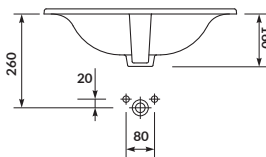

characteristics:

- the unique **CERSANIT WHITE**
- easily washable surface
- increased area for toiletries
- 10-year warranty

width×depth×height [cm] 50×40×16,5

washbasin cabinet
SMART 60/50

washbasin cabinet
MELAR 60/50