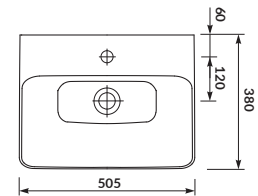

washbasin cabinet
LARA SLIM 60/50