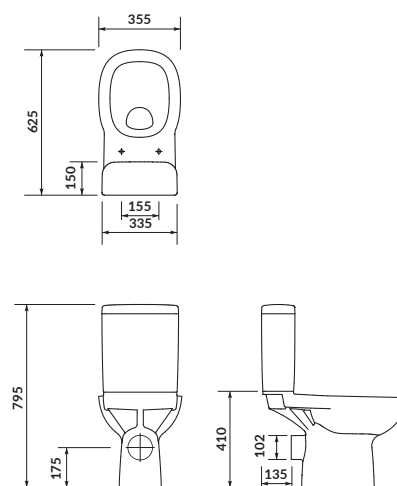

characteristics:

- the unique **CERSANIT WHITE**
- 3/6L flushing system
- 10-year warranty on ceramics
- 2-year warranty for toilet seat

width×depth×height [cm] 35,5×62,5×79,5

the set includes:

duroplast, soft-close, easy-off toilet seat