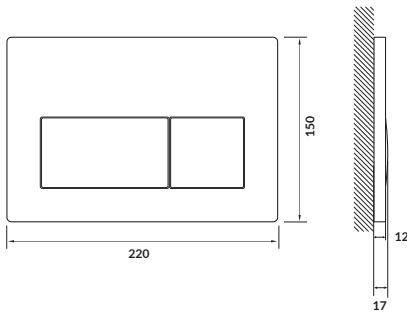

fits:

AQUA 0/2/4 concealed cistern frames