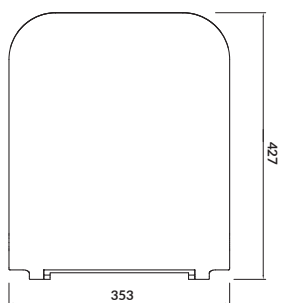

CREA RECTANGULAR SLIM

Toilet seat

cat. no.: K98-0178 | index: CSSD1003793434

CREA RECTANGULAR SLIM toilet seat is made of strong duroplast. Daily use is made even more convenient with the soft-close, one button easy-off systems.

characteristics:

- highest quality duroplast
- one button easy-off system
- soft-close system
- 2-year warranty

width×depth [cm] 35,3×42,7