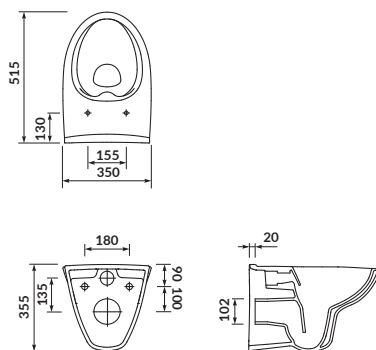

to be paired with:

PARVA series toilet seats