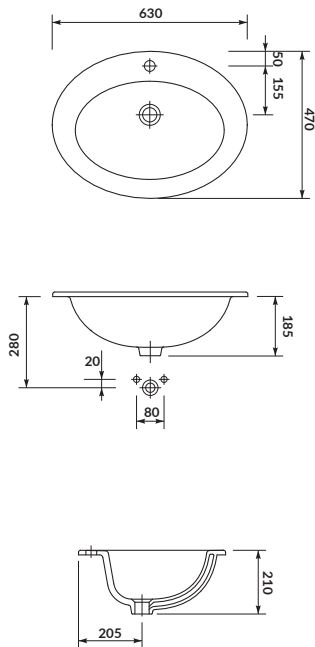

GAMMA 63

Washbasin in a counter

cat. no.: K11-0012 | index: CCWT1000010902

The modern **GAMMA 63** washbasin, that is flush-mounted in a countertop, comes with a centrally located opening for fittings and the overflow outlet. Washbasin kit includes a template for cutting out the mounting holes.

characteristics:

- the unique **CERSANIT WHITE**
- easily washable surface
- 10-year warranty

width×depth×height [cm] 63×47×21

CALLA 54

Washbasin in a counter

cat. no.: K11-0096 | index: CCWT1000070901

The modern **CALLA 54** washbasin, that is flush-mounted in a countertop, comes with a centrally located opening for fittings and the overflow outlet. A template is included with the washbasin for easy cutting out of the mounting holes.

characteristics:

- the unique **CERSANIT WHITE**
- easily washable surface
- 10-year warranty

width×depth×height [cm] 53,5×41×17,5