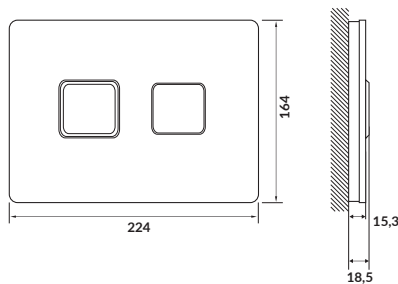

fits:

AQUA 5/9 concealed cistern frames