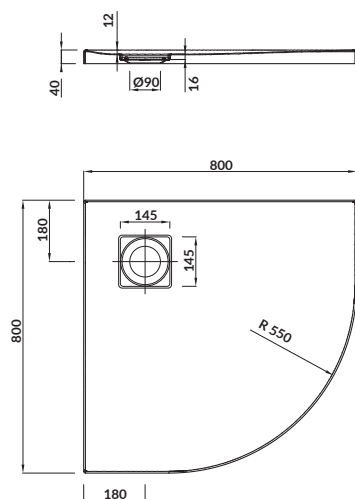

N

TAKO SLIM 80

Halfround shower tray

cat. no.: S601-119 | index: SZEZ1002866661

characteristics:

- premium quality acrylic
- drain with magnetic plug
- double reinforcement
- shower tray siphon included
- 10-year warranty

width×depth×height [cm] 80×80×4

radius [cm] 55

depth to the bottom [cm] 1,2

drain diameter [mm] 90