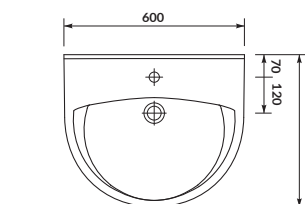

PRESIDENT 60

Wall hung washbasin,
without opening for fittings

cat. no.: K08-009 | index: CCWS1000330936

PRESIDENT 60 wall hung washbasin ensures that it fits perfectly into any bathroom. This model does not have an opening for fittings. The washbasin can be mounted with cabinets, **PRESIDENT** pedestal and semi-pedestal or with a decorative siphon directly to the wall.

characteristics:

- the unique **CERSANIT WHITE**
- easily washable surface
- 10-year warranty

width×depth×height [cm] 60×48,5×19

to be assembled with:
decorative **CERSANIT** siphon,
PRESIDENT semi- or pedestal

PRESIDENT 60

Wall hung washbasin

cat. no.: K08-010 | index: CCWS1000440936

PRESIDENT 60 wall hung washbasin has a centrally located opening for fittings and an overflow outlet. This model can be mounted with a **PRESIDENT** pedestal and semi-pedestal or with a decorative siphon directly to the wall.

characteristics:

- the unique **CERSANIT WHITE**
- easily washable surface
- 10-year warranty

width×depth×height [cm] 60×48,5×19

to be assembled with:
decorative **CERSANIT** siphon,
PRESIDENT semi- or pedestal