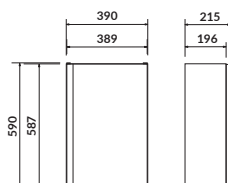

available colors:

white and grey