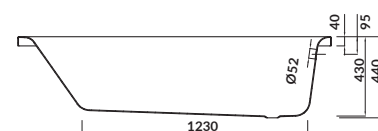

height with legs [cm] 53-65

volume to overflow [l] 180

to be paired with:

bathtub casing - front: S401-069

bathtub casing - side: S401-071

bathtub siphon: S904-004

OCTAVIA 160×70

Rectangular bathtub