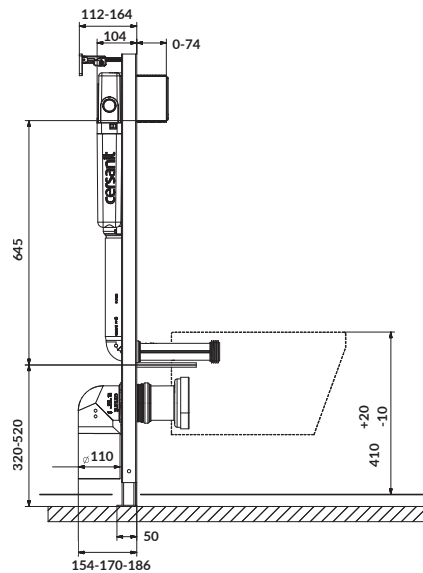

AQUA 52 PNEU S QF BOX

Concealed cistern frame

cat. no.: S97-062

index: COAF1001042175

WC concealed cistern frame, for dry-wall installation. Durable, ultra shallow frame – only 11 cm deep.

- frame with pneumatic flushing system
- frame made of 40×40 mm
- brake in the foot of the frame
- drain outlet elbow with the possibility of sideways and downwards adjustment and 3 degrees depth adjustment
- galvanized, rotatable feet with 4 mounting positions
- adjustable **QUICK FIX** wall mounting system with micro-adjustment
- ultra-quiet filling valve with brass connection tip, NF-certified
- front flush button montage
- 4 optional water supply connection points: on the right side (from the side, from above); on the left side (from the side, from above)

characteristics:

- **FRESH SYSTEM** for fresheners will provide comprehensive cleanliness and freshness
- economical flushing 2/4, 3/5, 3/6L
- withstand heavy load up to 400 kg
- 10-year warranty on all elements of the system

width×depth×height [cm]

51×11-16×114-134

fits:

all **CERSANIT** wall-mounted toilet bowls (including bowls for the disabled).