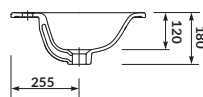

N

MODUO 80

Washbasin in a counter

cat. no.: K116-044 | index: CCWT1000643680

Washbasin in a counter **MODUO-IN 80** is made of chamotte ceramics - in the unique **CERSANIT WHITE**. Suitable for mounting on a countertop or with **MODUO** collection cabinets, it is perfect for minimalistic bathroom interiors.

characteristics:

- the unique **CERSANIT WHITE**
- easily washable surface
- high quality of workmanship
- 10-year warranty

width×depth×height [cm] 80×45×18