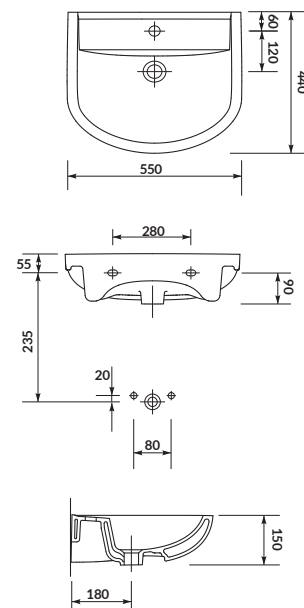

ARTECO 60

Furniture washbasin

cat. no.: K667-009 | index: CCWS1008361747

ARTECO 60 ceramic washbasin comes with an opening for fittings and an overflow outlet located centrally. Washbasin can be mounted directly to the wall with a decorative siphon.

characteristics:

- the unique **CERSANIT WHITE**
- easily washable surface
- 10-year warranty

width×depth×height [cm] 60×44×15,5

to be assembled with:
decorative **CERSANIT** siphon

ARTECO 55

Furniture washbasin

cat. no.: K667-008 | index: CCWS1008351747

ARTECO 55 ceramic washbasin comes with an opening for fittings and an overflow outlet located centrally. Washbasin can be mounted directly to the wall with a decorative siphon.

characteristics:

- the unique **CERSANIT WHITE**
- easily washable surface
- 10-year warranty

width×depth×height [cm] 55×44×15

to be assembled with:
decorative **CERSANIT** siphon