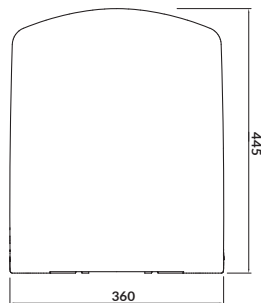

EASY

Toilet seat

cat. no.: K98-0089 | index: CSSD1003100961

Made of durable and damage-resistant duroplast. The **EASY** toilet seat guarantees high durability and high hygiene standard. The easy-off system makes it easy to keep clean and the soft-close system prevents the toilet seat from hitting the bowl.

characteristics:

- highest quality duroplast
- easy-off system
- soft-close system
- 2-year warranty

width×depth [cm] 36×44,5