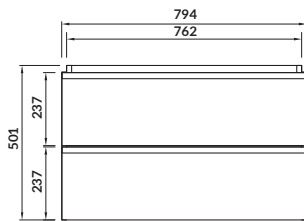

VIRGO 80

Washbasin cabinet with chrome handle

cat. no.: S522-028 | index: FZZW1011577171

Washbasin cabinet with black handle

cat. no.: S522-029 | index: FZZW1011587171

VIRGO series is a connection of elegance and modernity. Furniture is equipped with a handle, either chrome or black which may match with other accessories in your bathroom. **VIRGO** bathroom furniture is available in two colours: white and oak grey. **VIRGO 80** washbasin cabinet is made of a high gloss lacquered chipboard. It has two spacious drawers with full extension and equipped with soft-close system.

characteristics:

- soft-close system
- full extension drawer
- 2-year warranty on the furniture

width×depth×height [cm] 79,4×42,7×50,1

available colors:
oak grey, white