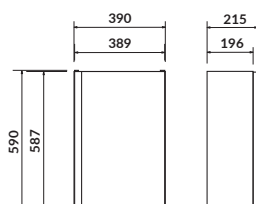

MODUO 40

Washbasin cabinet

☐	cat. no.: S929-014	index: FZZW1009963421
☐	cat. no.: S929-013	index: FZZW1009953421

MODUO 40 washbasin cabinet with a simple and modern form can be used in even the smallest bathrooms. The cabinet front is made of MDF board. This model offers the possibility of universal door installation, on the left or right side. It is equipped with a convenient milled handle and the soft-close system.

characteristics:

- soft-close system
- easy installation
- hidden handles
- 2-year warranty on the furniture

width×depth×height [cm]   39 × 21,5 × 59

available colors:
white and grey