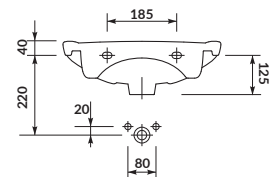

LIBRA 60

Furniture washbasin

cat. no.: K04-008 | index: CCWF1000050936

Elegant shape, traditional design and unique **CERSANIT WHITE** set **LIBRA 60** furniture washbasin apart. The washbasin with central opening for fittings and overflow outlet can be attached to the wall with a decorative siphon.

characteristics:

- the unique **CERSANIT WHITE**
- easily washable surface
- 10-year warranty

width×depth×height [cm] 60×45,5×19,5

to be assembled with:
decorative **CERSANIT** siphon

LIBRA 50

Furniture washbasin

cat. no.: K04-006 | index: CCWF1000040936

Elegant shape, traditional design and unique **CERSANIT WHITE** set **LIBRA 50** furniture washbasin apart. The washbasin with central opening for fittings and overflow outlet can be attached to the wall with a decorative siphon.

characteristics:

- the unique **CERSANIT WHITE**
- easily washable surface
- 10-year warranty

width×depth×height [cm] 50×38×16,5

to be assembled with:
decorative **CERSANIT** siphon