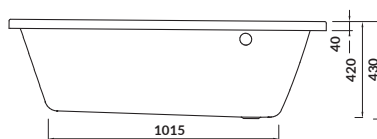

length×width×depth [cm] 140×75×42

height with legs [cm] 52–60

volume to overflow [l] 150

to be paired with:

bathtub casing: S401-060

bathtub siphon: S904-004

NANO 140×75

Asymmetric bathtubs – right