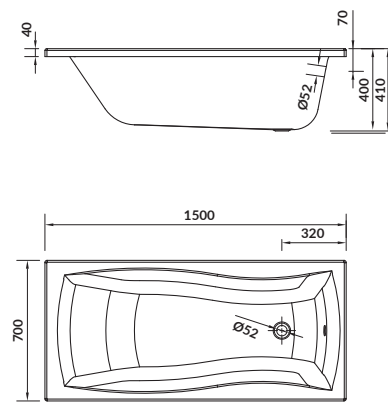

characteristics:

- the unique **CERSANIT WHITE**
- double reinforcement
- adjustable legs included
- 10-year warranty

length×width×depth [cm] 150×70×40

height with legs [cm] 53,5 - 65,5

volume to overflow [l] 165

to be paired with:
bath casing - front: S401-067
bath casing - side: S401-071
bathtub siphon: S904-004