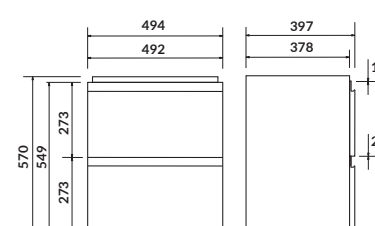

available colors:

white and grey