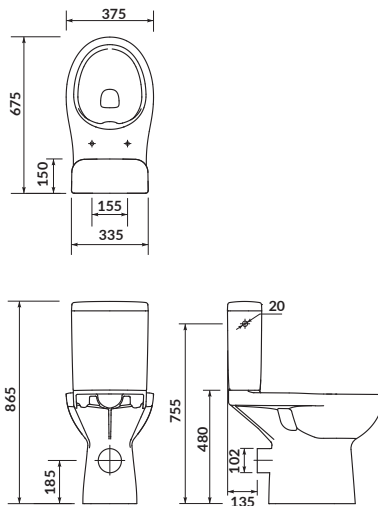

characteristics:

- **CleanOn** technology
- the unique **CERSANIT WHITE**
- the highest hygiene standard
- 3/5L flushing system

width×depth×height [cm] 37,5×67,5×86,5

to be paired with:

ETIUDA toilet seat