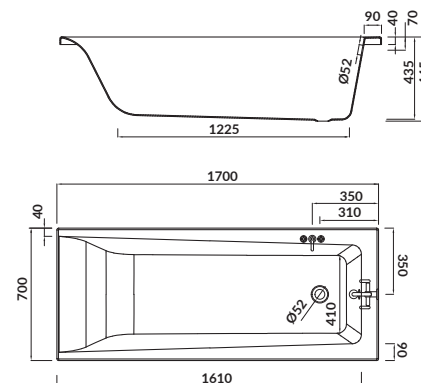

height with legs [cm] 53,5 - 65,5

volume to overflow [l] 215

to be paired with:

bath casing - front: S401-069

bath casing - side: S401-071

bathtub siphon: S904-004

LORENA 160×70

Rectangular bathtub