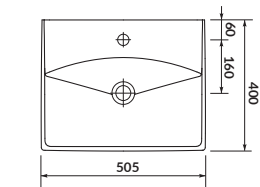

CITY 50

Furniture washbasin

cat. no.: K35-005 | index: CCWF1006543618

The functional and elegant **CITY 50** furniture washbasin has a wide storage area, a central opening for fittings and overflow outlet. Washbasin can be mounted with **CREA**, **LARA**, **MELAR**, **MODUO**, **SMART** furniture.

characteristics:

- the unique **CERSANIT WHITE**
- suitable for many types of furniture
- easily washable surface
- high quality of workmanship
- 10-year warranty

width×depth×height [cm] 50,5×40×14