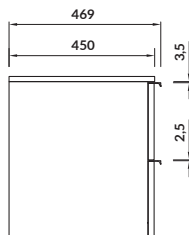

characteristics:

- soft-close system
- lacquered fronts
- full extension drawer
- 2-year warranty on the furniture

width×depth×height [cm] 80×46,9×49,9

available colors:
oak grey, white