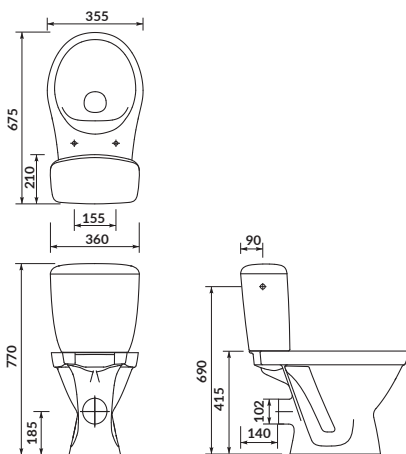

the set includes:

duroplast, soft-close, two buttons easy-off toilet seat