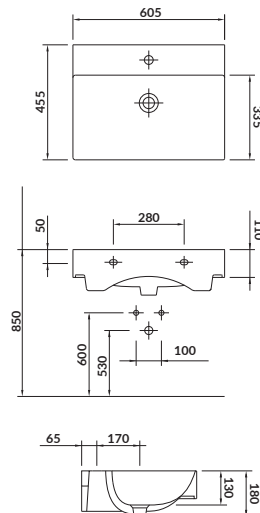

INVERTO 60

Furniture & countertop washbasin

cat. no.: K671-005 | index: CCWF1007886105

INVERTO furniture & countertop washbasin is made from high quality, lightweight and extremely sturdy **ROCKLITE** ceramic mass which easily withstands impact and loads. The countertop and furniture can be combined with washbasin cabinets or bathroom counters.

characteristics:

- the unique **CERSANIT WHITE**
- high quality of workmanship
- easily washable surface
- 10-year warranty

width×depth×height [cm] 60,5×45,5×18