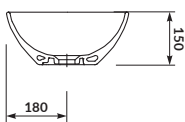

N

MODUO 45 IRREGULAR

Countertop washbasin

cat. no.: K116-051 | index: CCWT1000696401

MODUO 45 countertop washbasin (irregular) is made of ceramic chamotte - with thin, 8 mm walls. Designer look of washbasin will fit perfectly in modern bathroom interiors. Washbasin can be fitted with cabinets: **MODUO, CREA, VIRGO** and **INVERTO**.

characteristics:

- the unique **CERSANIT WHITE**
- suitable for many types of furniture
- ceramics usable space – 100% glazed
- 10-year warranty

width×depth×height [cm] 44×35,5×15

N

MODUO 55 IRREGULAR

Countertop washbasin

cat. no.: K116-052 | index: CCWT1000706401

MODUO 55 countertop washbasin (irregular) is made of ceramic chamotte - with thin, 8 mm walls. Designer look of washbasin will fit perfectly in modern bathroom interiors. Washbasin can be fitted with cabinets: **MODUO, CREA, VIRGO** and **INVERTO**.

characteristics:

- the unique **CERSANIT WHITE**
- suitable for many types of furniture
- ceramics usable space – 100% glazed
- 10-year warranty

width×depth×height [cm] 56,5×36,5×15