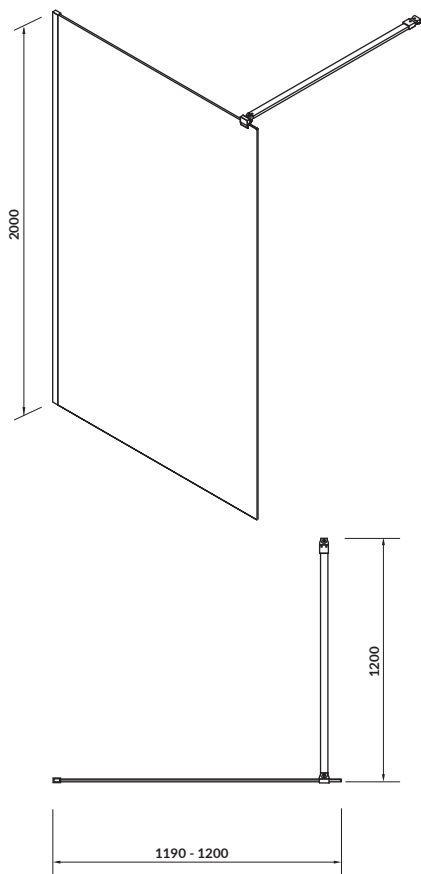

WALK-IN MILLE 120×200

Shower enclosure

cat. no.: S161-004 | index: EZZS1001125980

characteristics:

- CleanPro coating
- 8 mm safety glass
- adjustable wall profile
- black matt wall support bar included
- 7-year warranty

width×height [cm] 120×200

colour:
black matt