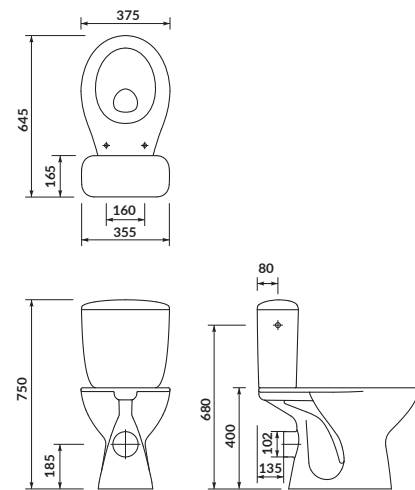

width×depth×height [cm] 37,5×64,5×75

the set includes:

polypropylene toilet seat

PRESIDENT

WC compact 640 010

cat. no.: K100-394 | index: CCKZ1014181894

PRESIDENT WC compact has a 3/6L dual flushing system, horizontal outlet and side water inlet to the tank. The set also includes a comfortable duroplast toilet seat with a soft-close and easy-off systems allowing quick cleaning.