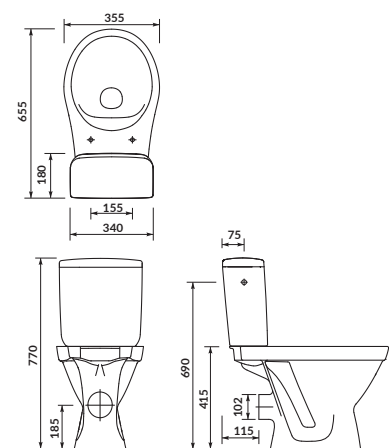

width×depth×height [cm] 35,5×65,5×77

the set includes:

SLIM WRAP duroplast, soft-close, one button easy-off toilet seat

PARVA

WC compact 218 020

cat. no.: K27-004 | index: CCKZ1001180789

The rounded bowl of the **PARVA** WC compact has a vertical outlet and water inlet on the side of the tank.