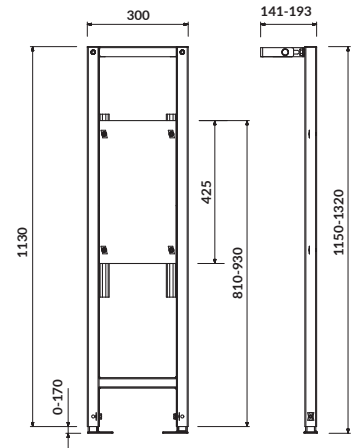

characteristics:

- maximum load: 100 kg
- 10-year warranty on frame

width×depth×height [cm] 30×14,1-19,3×115-132

to be assembled with:

ETIUDA handles

FLUSH BUTTONS

ACCENTO CIRCLE

Pneumatic flush button – white glass