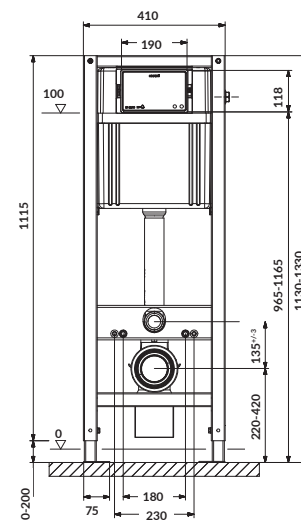

fits:

all **CERSANIT** wall-mounted toilet bowls (including bowls for the disabled).