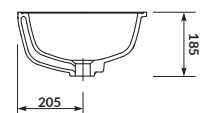

countertop cabinet
INVERTO 100/80