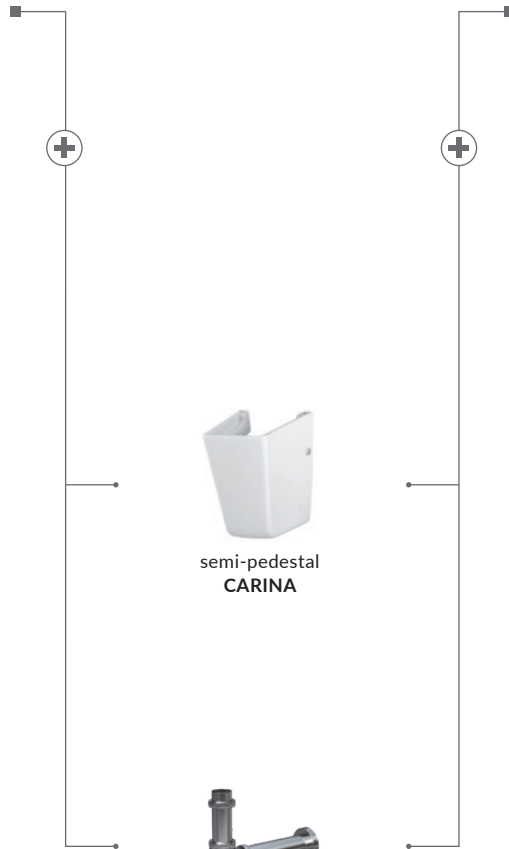

characteristics:

- the unique **CERSANIT WHITE**
- easily washable surface
- high quality of workmanship
- 10-year warranty

width×depth×height [cm] 60,5×45,5×14,5

to be assembled with:
decorative **CERSANIT** siphon,
CARINA semi-pedestal