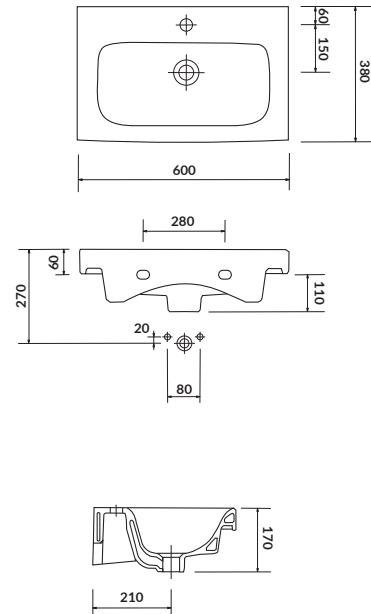

MODUO SLIM 80

Furniture washbasin

cat. no.: K116-012 | index: CCWF1007792074

The ceramic furniture washbasin **MODUO SLIM 80**, high quality of workmanship, proven functionality, reduced depth facilitating arrangement of difficult spaces, can be mounted with furniture or on its own.

characteristics:

- the unique **CERSANIT WHITE**
- high quality of workmanship
- easily washable surface
- 10-year warranty

width×depth×height [cm] 80×38×17

MODUO SLIM 60

Furniture washbasin

cat. no.: K116-010 | index: CCWF1007772074

The ceramic furniture washbasin **MODUO SLIM 60**, high quality of workmanship, proven functionality, reduced depth facilitating arrangement of difficult spaces, can be mounted with furniture **MODUO SLIM**, **LARA SLIM** or on its own.

characteristics:

- the unique **CERSANIT WHITE**
- high quality of workmanship
- easily washable surface
- 10-year warranty

width×depth×height [cm] 60×38×17