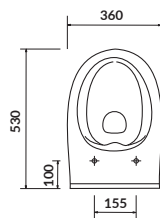

to be paired with:

duroplast, easy-off toilet seats:

cat. no.: K98-0184

cat. no.: K98-0138

cat. no.: K98-0191