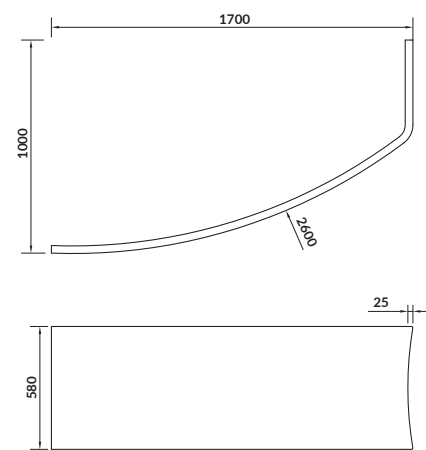

NIKE 140

Bathtub casing - front

cat. no.: S401-027 | index: AZCB1000470071

length×height [cm] 140×58

to be paired with:

NIKE 140×70 bathtub - S301-245

NIKE

Bathtub casing - side

cat. no.: S401-031 | index: AZCB1000510073

length×height [cm] 70×58

to be paired with:

NIKE 170-140 bathtub
S301-249, S301-248, S301-246, S301-245

SICILIA 170

Bathtub casing - left/right

cat. no.: S401-087 | index: AZCB1001010078

length×height [cm] 170×58

to be paired with:

SICILIA 170×100 bathtub
S301-097, S301-098