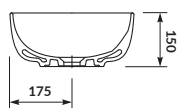

characteristics:

- the unique **CERSANIT WHITE**
- fits to many types of furniture
- ceramics usable space – 100% glazed
- 10-year warranty

width×depth×height [cm] 35×35×15

N

MODUO 40 ROUND

Countertop washbasin