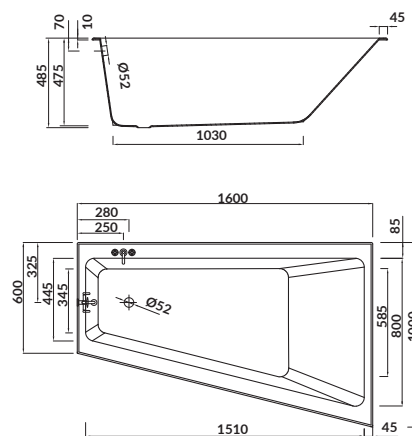

length×width×depth [cm] 160×100×47,5

height with legs [cm] 57,5-69,5

volume to overflow [l] 250

to be paired with:

bathtub siphon: S904-004

CREA 160×100

Asymmetric bathtubs - left

cat. no.: S301-232 | index: AZBA1002422228