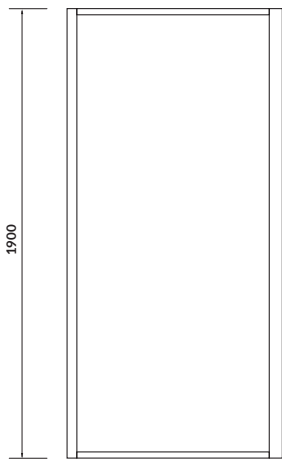

width×depth×height [cm] 120×90×190

ZIP 80×190

Shower enclosure wall

cat. no.: S154-007 | index: EZZG1000053270

characteristics:

- CleanPro coating
- 5 mm safety glass
- 3-year warranty

width×height [cm] 80×190