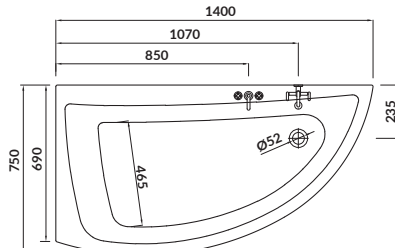

length×width×depth [cm] 140×75×42

height with legs [cm] 52–60

volume to overflow [l] 150

to be paired with:

bathtub casing: S401-060

bathtub siphon: S904-004

NANO 140×75

Asymmetric bathtubs – right