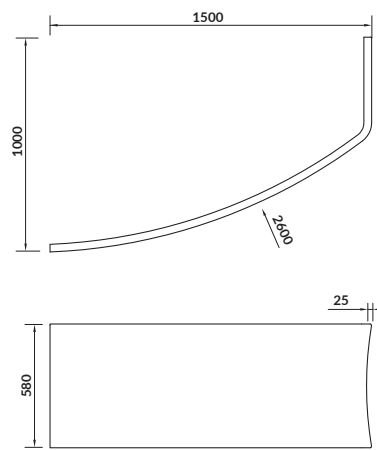

SICILIA 140

Bathtub casing - left/right

cat. no.: S401-085 | index: AZCB1000990078

length×height [cm] 140×58

to be paired with:

SICILIA 140×100 bathtub
S301-093, S301-094