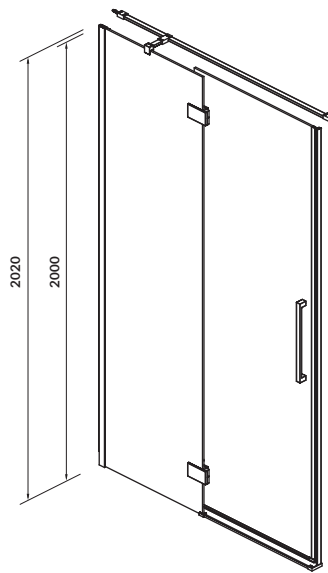

characteristics:

- CleanPro coating
- 8 mm safety glass
- chrome-plated drip rail
- hinge flush fitting with glass
- chrome-plated wall support bar included
- 7-year warranty

width×height [cm] 90×200