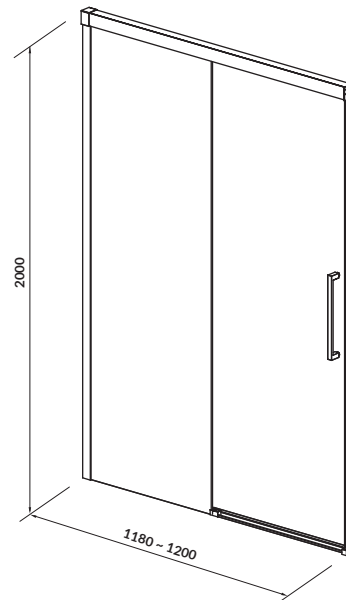

CREA 140×200

Shower enclosure sliding door

cat. no.: S159-008 | index: EZZD1000386332

characteristics:

- CleanPro coating
- 8 mm safety glass
- soft-close mechanism
- chrome-plated wall support bar included
- metal handles
- 7-year warranty

width×height [cm] 140×200

CREA 120×200

Shower enclosure sliding door

cat. no.: S159-007 | index: EZZD1000376332

characteristics:

- CleanPro coating
- 8 mm safety glass
- soft-close mechanism
- chrome-plated wall support bar included
- metal handles
- 7-year warranty

width×height [cm] 120×200

CREA 90×200

Hinge shower enclosure wall

cat. no.: S159-010 | index: EZZG1000087074

characteristics:

- CleanPro coating
- 8 mm safety glass
- 7-year warranty

width×height [cm] 90×200