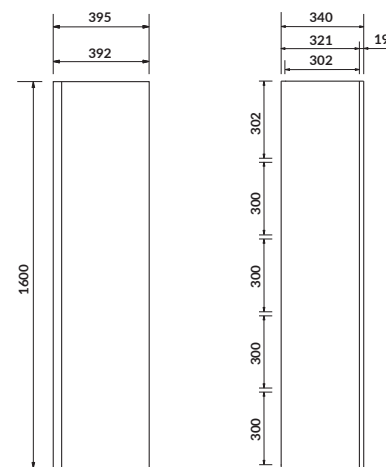

characteristics:

- left- or right-hand door installation
- soft-close system
- easy installation
- hidden handles
- 2-year warranty on the furniture

width×depth×height [cm] 39,5×34×160

available colors:

white and grey