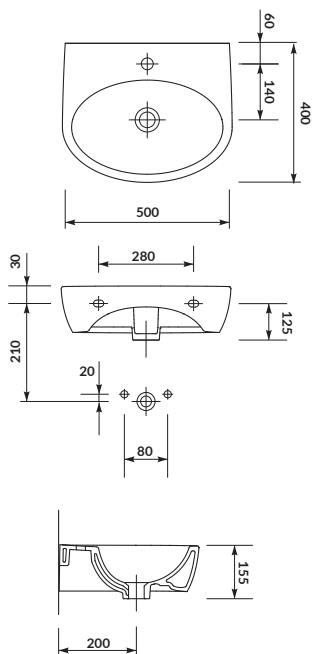

PARVA 50

Wall hung washbasin

cat. no.: K27-030

index: CCWF1000670936

PARVA 50 washbasin with an oval bowl and a centrally located opening for fittings and spout ensures comfortable use. It is made of high quality ceramics, which facilitates its cleaning. Those who prefer practical solutions will appreciate the storage area to keep everyday hygienic necessities. It is possible to install the washbasin with a pedestal or semi-pedestal from **PARVA** series and directly on the wall with a decorative siphon.

characteristics:

- the unique **CERSANIT WHITE**
- 100% glazed usable surface
- 10-year warranty

width×depth×height [cm] 50×40×15,5

to be assembled with:

decorative **CERSANIT** siphon,
PARVA semi- or pedestal