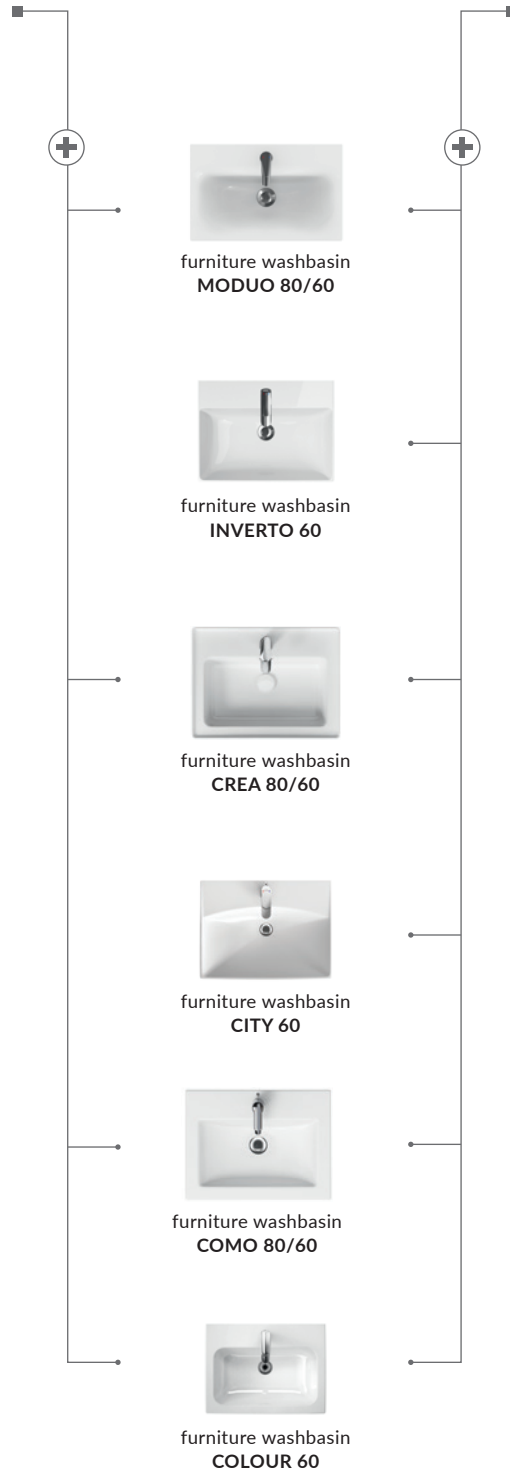

characteristics:

- soft-close system
- easy installation
- hidden handles
- 2-year warranty on the furniture

width×depth×height [cm] 79,5×44,7×57

available colors:
white and grey

MODUO 60

Washbasin cabinet