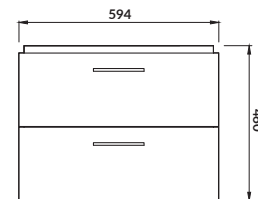

available colors:

grey, white, walnut