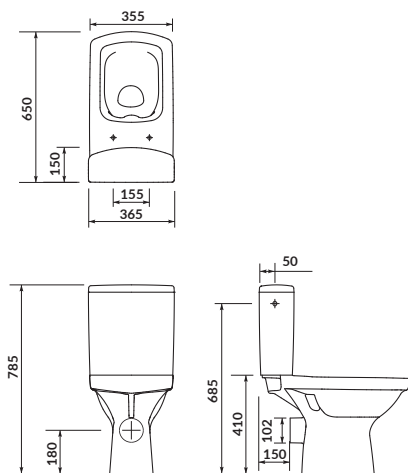

characteristics:

- **CleanOn** technology
- 3/5L flushing system
- 10-year warranty on ceramics
- 2-year warranty for toilet seat

width×depth×height [cm] 36,5×65×78,5

the set includes:

duroplast, soft-close, easy-off toilet seat