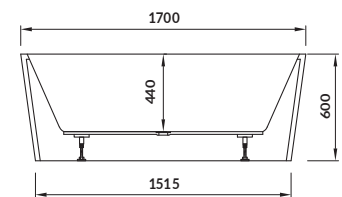

length×width×height [cm] 170×83×60

depth [cm] 44

volume to overflow [l] 270

to be paired with:

siphons for bathtub click-clack:

S904-008

S904-009

S904-010