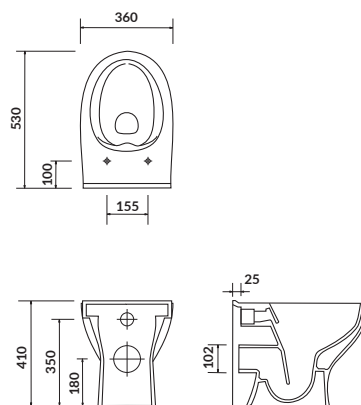

the set includes:

SLIM WRAP duroplast, soft-close, one button easy-off toilet seat