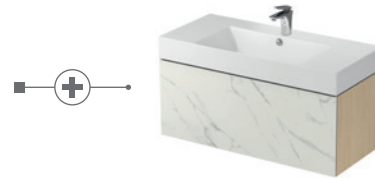

FURNITURE WASHBASINS

N

washbasin cabinet
INVERTO 100

INVERTO 100

Furniture & countertop washbasin

cat. no.: K671-007 | index: CCWF1007902186

INVERTO furniture & countertop washbasin is made from high quality, lightweight and extremely sturdy **ROCKLITE** ceramic mass which easily withstands impact and loads. The countertop and furniture can be combined with washbasin cabinets or bathroom counters.

characteristics:

- the unique **CERSANIT WHITE**
- high quality of workmanship
- easily washable surface
- 10-year warranty

width×depth×height [cm] 100,5×45,5×18