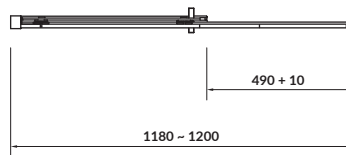

CREA 90×200

Hinge shower enclosure wall

cat. no.: S159-010 | index: EZZG1000087074

characteristics:

- CleanPro coating
- 8 mm safety glass
- 7-year warranty

width×height [cm] 90×200