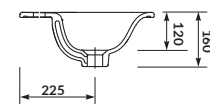

N

MODUO 60

Washbasin in a counter

cat. no.: K116-043 | index: CCWT1000633680

Washbasin in a counter **MODUO-IN 60** is made of chamotte ceramics - in the unique **CERSANIT WHITE**. Suitable for mounting with **MODUO** collection cabinets, it is perfect for minimalistic bathroom interiors.

characteristics:

- the unique **CERSANIT WHITE**
- easily washable surface
- high quality of workmanship
- 10-year warranty

width×depth×height [cm] 60×45×17,5

N

MODUO 50

Washbasin in a counter

cat. no.: K116-042 | index: CCWT1000623680

Washbasin in a counter **MODUO-IN 50** is made of chamotte ceramics - in the unique **CERSANIT WHITE**. Suitable for mounting with **MODUO** collection cabinets, it is perfect for minimalistic bathroom interiors.

characteristics:

- the unique **CERSANIT WHITE**
- easily washable surface
- high quality of workmanship
- 10-year warranty

width×depth×height [cm] 50×40×16