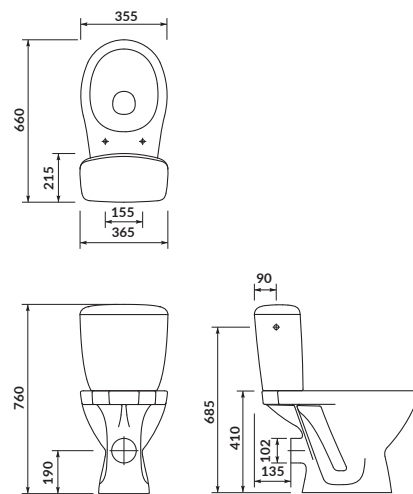

the set includes:

polypropylene toilet seat