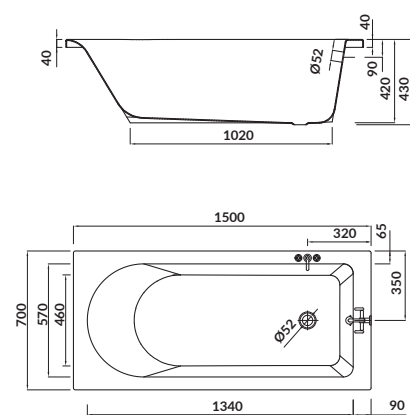

FLAVIA 150×70

Rectangular bathtub

cat. no.: S301-105 | index: AZBR1000523360

characteristics:

- the unique **CERSANIT WHITE**
- double reinforcement
- adjustable legs included
- 10-year warranty

length×width×depth [cm] 150×70×42

height with legs [cm] 52-64

volume to overflow [l] 162

to be paired with:

bathtub casing - front: S401-067

bathtub casing - side: S401-071

bathtub siphon: S904-004