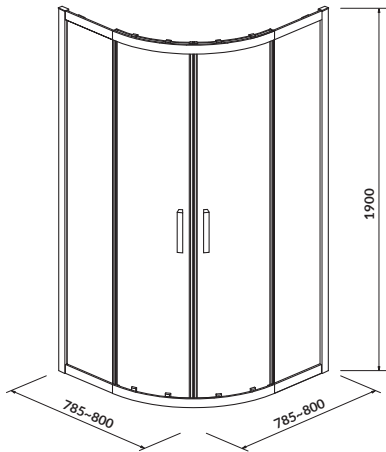

ARTECO 80×80×190

Halfround shower enclosure

cat. no.: S157-001 | index: EZZF1001915974

characteristics:

- CleanPro coating
- 5 mm safety glass
- metal handles
- top and bottom chrome-plated double rollers
- 3-year warranty

width×depth×height [cm] 80×80×190

SET B153

ARTECO shower enclosure,
TAKO shower tray

cat. no.: S601-116 | index: SZEZ1002836661

set composition:

ARTECO square enclosure 90×90×190
TAKO shower tray 90×4

characteristics:

- CleanPro coating
- 5 mm safety glass
- metal handles
- PIVOT type hinge
- 3-year warranty

width×depth×height [cm] 90×90×194