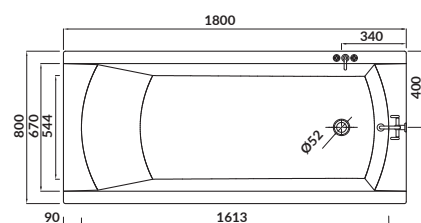

STOP UV
LONG-LASTING ACRYLIC WHITE

KORAT

The clean, ascetic shape of **KORAT** bathtubs emphasizes its beauty, and specially shaped backrest zone turns bathing into a unique pleasure. The wide edge along the short side of the bathtub makes it easy to install the fittings. Bathtubs are available in five sizes, also in new large sizes: **KORAT 180** and **KORAT 170**. There is a possibility to buy an additional front and side casing perfectly matching the bathtub.

N

KORAT 180×80

Rectangular bathtub

cat. no.: S301-295 | index: AZBR1003432220

characteristics:

- the unique **CERSANIT WHITE**
- double reinforcement
- adjustable legs included
- 10-year warranty

length×width×depth [cm] 180×80×43

height with legs [cm] 54-62

volume to overflow [l] 245

to be paired with:

bathtub casing - front: S401-088

bathtub casing - side: S401-089

bathtub siphon: S904-004