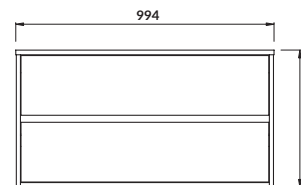

characteristics:

- hidden handles
- AQUASAFE technology
- full extension drawer
- 2-year warranty on the furniture

width×depth×height [cm] 99,4×45×53

available colors:

white, grey matt and oak veneer

CREA 80