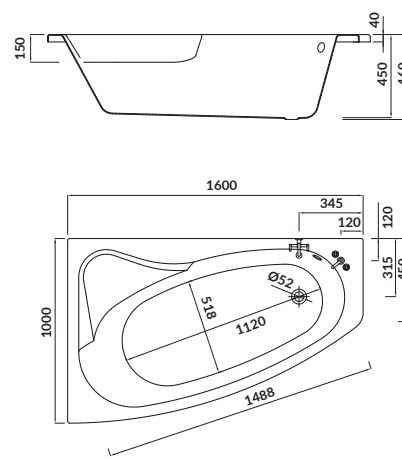

length×width×depth [cm] 160×100×45

height with legs [cm] 55-67

volume to overflow [l] 220

to be paired with:

bathtub casing: S401-039

bathtub siphon: S904-004

SICILIA 160×100

Asymmetric bathtubs – right