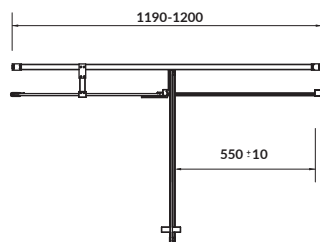

CREA 120×200

Shower enclosure door with hinges - right

cat. no.: S159-004 | index: EZZD1000246332

characteristics:

- CleanPro coating
- 8 mm safety glass
- chrome-plated drip rail
- hinge flush fitting with glass
- chrome-plated wall support bar included
- 7-year warranty

width×height [cm] 120×200