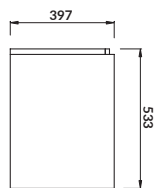

characteristics:

- hidden handles
- **AQUASAFE** technology
- full extension drawer
- 2-year warranty on the furniture

width×depth×height [cm] 49,4×39,7×53,3

available colors:

white, grey matt and oak veneer