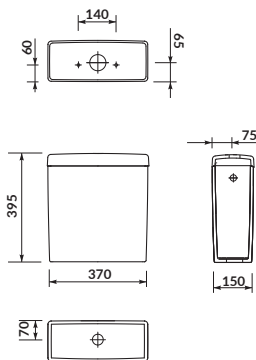

characteristics:

- the unique **CERSANIT WHITE**
- Full-Back-to-Wall
- side water supply
- economic flushing 3/5L
- 10-year warranty on ceramics

width×depth×height [cm] 37×15×39,5

To be paired with **CREA WC** compact bowls:

oval shape cat. no.: K114-023
rectangular cat. no.: K114-022