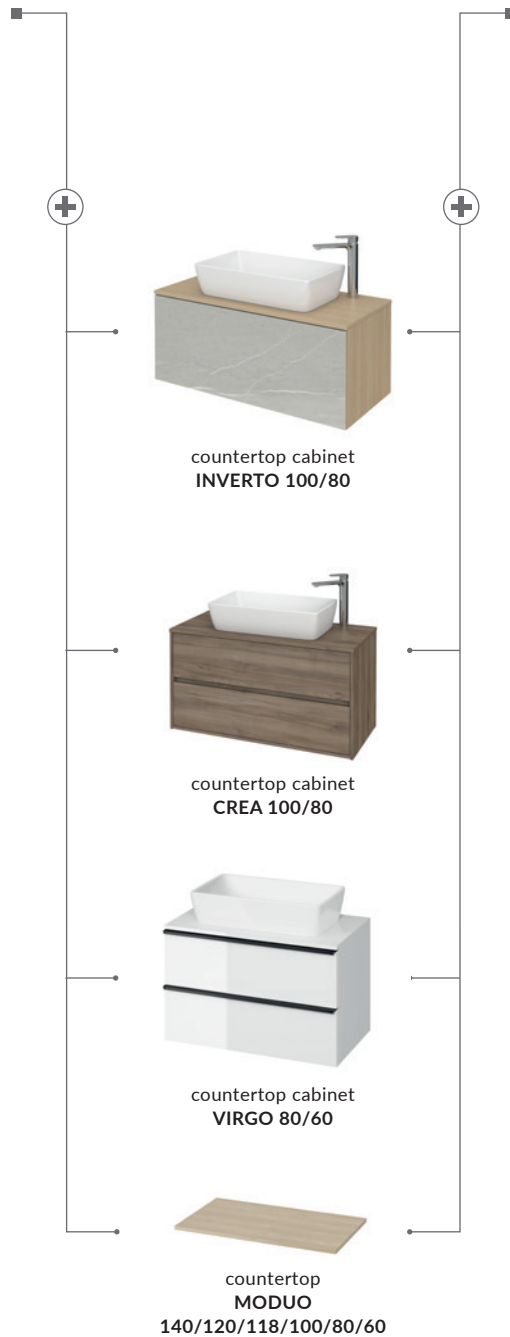

the set includes:

CERSANIT ceramic plug