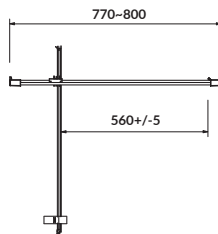

width×depth×height [cm] 90×90×201

BASIC 80×185

PIVOT door

cat. no.: S158-001 | index: EZZD1000356332

characteristics:

- 5 mm safety glass
- metal handles
- 3-year warranty

width×height [cm] 80×185

BASIC 90×185