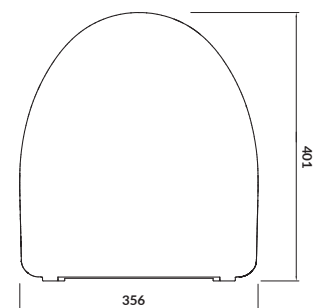

characteristics:

- highest quality duroplast
- one button easy-off system
- soft-close system
- 2-year warranty

width×depth [cm] 35,6×40,1