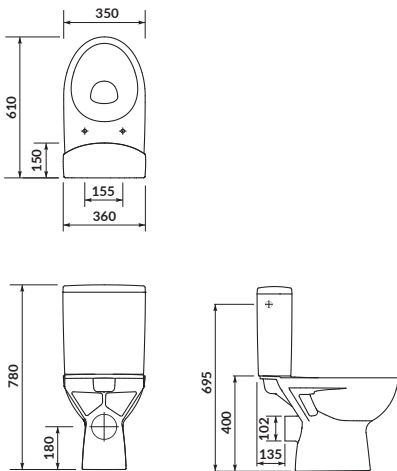

the set includes:

duroplast, soft-close, easy-off toilet seat