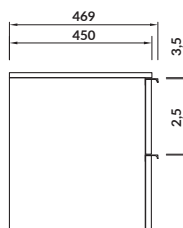

available colors:

oak grey, white