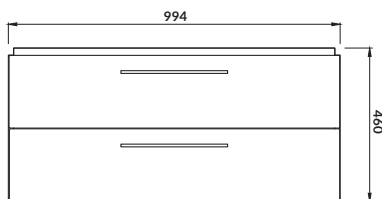

available colors:

grey, white, walnut