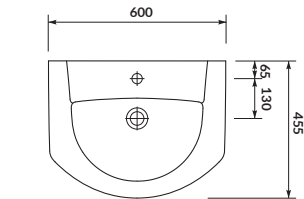

LIBRA 60

Furniture washbasin

cat. no.: K04-008 | index: CCWF1000050936

Elegant shape, traditional design and unique **CERSANIT WHITE** set **LIBRA 60** furniture washbasin apart. The washbasin with central opening for fittings and overflow outlet can be attached to the wall with a decorative siphon.

characteristics:

- the unique **CERSANIT WHITE**
- easily washable surface
- 10-year warranty

width×depth×height [cm] 60×45,5×19,5

to be assembled with:
decorative **CERSANIT** siphon

LIBRA 50

Furniture washbasin

cat. no.: K04-006 | index: CCWF1000040936

Elegant shape, traditional design and unique **CERSANIT WHITE** set **LIBRA 50** furniture washbasin apart. The washbasin with central opening for fittings and overflow outlet can be attached to the wall with a decorative siphon.

characteristics:

- the unique **CERSANIT WHITE**
- easily washable surface
- 10-year warranty

width×depth×height [cm] 50×38×16,5

to be assembled with:
decorative **CERSANIT** siphon