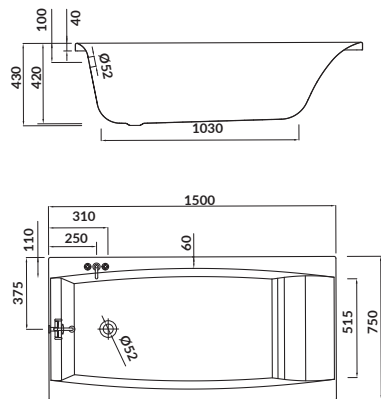

length×width×depth [cm] 150×75×42

height with legs [cm] 52-60

volume to overflow [l] 180

to be paired with:

bathtub casing - front: S401-044

bathtub casing - side: S401-047

bathtub siphon: S904-004

VIRGO 140×75