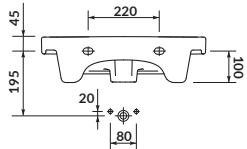

CITY 50

Furniture washbasin

cat. no.: K35-005 | index: CCWF1006543618

The functional and elegant **CITY 50** furniture washbasin has a wide storage area, a central opening for fittings and overflow outlet. Washbasin can be mounted with **CREA**, **LARA**, **MELAR**, **MODUO**, **SMART** furniture.

characteristics:

- the unique **CERSANIT WHITE**
- suitable for many types of furniture
- easily washable surface
- high quality of workmanship
- 10-year warranty

width×depth×height [cm] 50,5×40×14