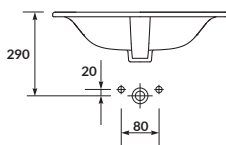

N

MODUO 60

Washbasin in a counter

cat. no.: K116-043 | index: CCWT1000633680

Washbasin in a counter **MODUO-IN 60** is made of chamotte ceramics - in the unique **CERSANIT WHITE**. Suitable for mounting with **MODUO** collection cabinets, it is perfect for minimalistic bathroom interiors.

characteristics:

- the unique **CERSANIT WHITE**
- easily washable surface
- high quality of workmanship
- 10-year warranty

width×depth×height [cm] 60×45×17,5

N

MODUO 50

Washbasin in a counter

cat. no.: K116-042 | index: CCWT1000623680

Washbasin in a counter **MODUO-IN 50** is made of chamotte ceramics - in the unique **CERSANIT WHITE**. Suitable for mounting with **MODUO** collection cabinets, it is perfect for minimalistic bathroom interiors.

characteristics:

- the unique **CERSANIT WHITE**
- easily washable surface
- high quality of workmanship
- 10-year warranty

width×depth×height [cm] 50×40×16