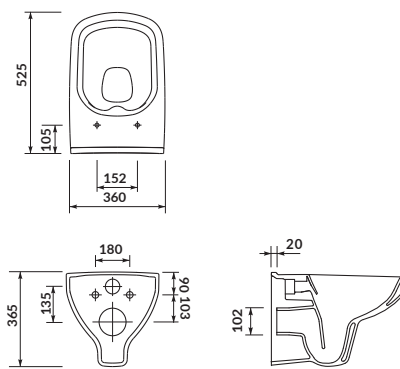

to be paired with:

COLOUR series toilet seats