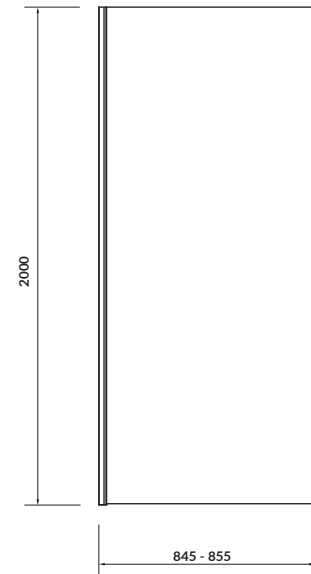

CREA 90×200

Hinge shower enclosure wall

cat. no.: S159-010 | index: EZZG1000087074

characteristics:

- CleanPro coating
- 8 mm safety glass
- 7-year warranty

width×height [cm] 90×200