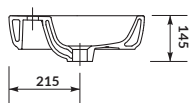

CASPIA OVAL 60

Countertop washbasin

cat. no.: K11-0099 | index: CCWT1000130768

CASPIA OVAL 60 washbasin has a oval bowl, a centrally located opening for fittings and overflow outlet. Washbasin can be mounted on a countertop or with a cabinet. A template for cutting out the mounting holes is included.

characteristics:

- the unique **CERSANIT WHITE**
- increased space for toiletries
- easily washable surface
- 10-year warranty

width×depth×height [cm] 60×42×15