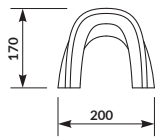

to be paired with:

PRESIDENT and **ARTECO** washbasins