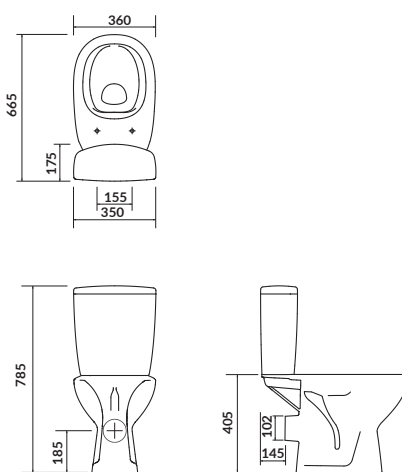

width×depth×height [cm] 36×66,5×78,5

the set includes:

ARTECO NEW polypropylene, soft-close toilet seat

N

CERSANIA

WC compact 695 SimpleOn 010

cat. no.: K11-2337 | index: CCKZ1014826402

CERSANIA is something more than a compact. **SimpleOn** technology thanks to the reduced rim to minimum makes cleaning the bowl inside much easier than in the case of classic rimed bowls. This solution helps to maintain hygiene in a simple way, because we have less nooks in which limescale and bacteria can accumulate. We used 3/6L flushing system. The presented version is with horizontal outflow, adapted for water supply from the side of the tank.