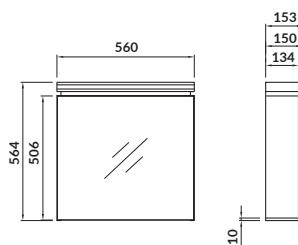

OLIVIA 180

Pillar

☐	cat. no.: S543-007-DSM	index: FZZP1000320485
☐	cat. no.: S543-013-DSM	index: FZZP1000960485

OLIVIA pillar combines high functionality with above-average aesthetics. The front of the furniture is covered with high quality white varnish. Thin, modern handles have been fitted into the profile. This pillar has a capacious drawer and a basket, which will facilitate the organization of space in any bathroom. The model is designed for self-assembly.

characteristics:

- lacquered fronts
- chrome-plated handles
- 2-year warranty on the furniture

width×depth×height [cm]   35×30×180

available colors:
white, walnut

OLIVIA

Mirror cabinet

☐	cat. no.: S543-011	index: FZZM1000330490
☐	cat. no.: S543-014	index: FZZM1001130490

OLIVIA mirror cabinet has two shelves to accommodate all necessary bathroom accessories and cosmetics. The model has a white body and door with a practical mirror. The cabinet is made of particle board and MDF board.

characteristics:

- LED light
- 2-year warranty on the furniture

width×depth×height [cm]   56×15,3×57

available colors:
white, walnut