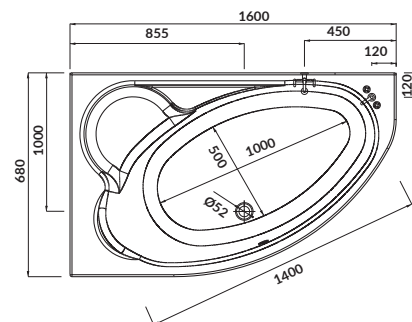

KALIOPE 170×110

Asymmetric bathtubs – right

cat. no.: S301-115 | index: AZBA1000140590

characteristics:

- the unique **CERSANIT WHITE**
- double reinforcement
- adjustable legs included
- 10-year warranty

length×width×depth [cm] 170×110×45

height with legs [cm] 55–63

volume to overflow [l] 240

to be paired with:

bathtub casing: S401-096

bathtub siphon: S904-004

N

KALIOPE 160×100

Asymmetric bathtubs – left

cat. no.: S301-292 | index: AZBA1002703340

characteristics:

- the unique **CERSANIT WHITE**
- double reinforcement
- adjustable legs included
- 10-year warranty

length×width×depth [cm] 160×100×45

height with legs [cm] 55–63

volume to overflow [l] 230

to be paired with:

bathtub casing: S401-117

bathtub siphon: S904-004

N

KALIOPE 160×100

Asymmetric bathtubs – right

cat. no.: S301-293 | index: AZBA1002673340

characteristics:

- the unique **CERSANIT WHITE**
- double reinforcement
- adjustable legs included
- 10-year warranty

length×width×depth [cm] 160×100×45

height with legs [cm] 55–63

volume to overflow [l] 230

to be paired with:

bathtub casing: S401-117

bathtub siphon: S904-004