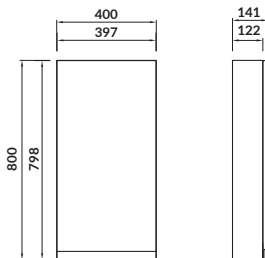

characteristics:

- left- or right-hand door installation
- soft-close system
- easy installation
- hidden handles
- 2-year warranty on the furniture

width×depth×height [cm] 40×14,1×80

available colors:
white and grey