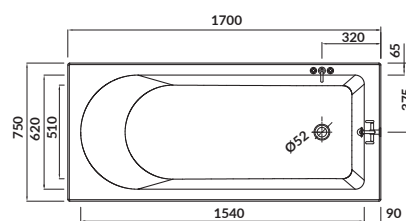

STOP UV
LONG-LASTING ACRYLIC WHITE