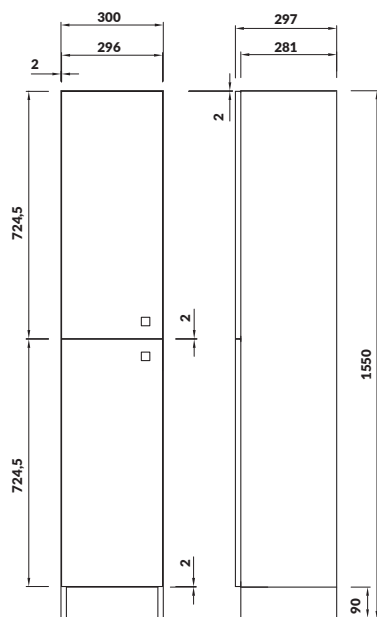

RUBID 300

Pillar

☐	cat. no.: S598-008-DSM	index: FZZP1001301794
☒	cat. no.: S577-006-DSM	index: FZZP1001700195

RUBID pillar is an excellent quality bathroom cabinet, equipped with spacious shelves. The pillar is easy and quick to install. The model is designed for self-assembly.

characteristics:

- chrome handles
- easily washable surface
- 2-year warranty on the furniture

width×depth×height [cm]   30×29,7×155

available colors:

white, grey