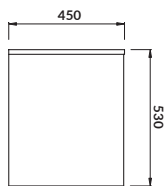

available colors:

white, grey matt and oak veneer

countertop washbasins
CREA series