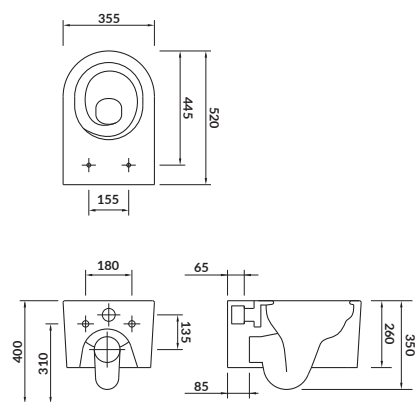

the set includes:

duroplast, soft-close, one button
easy-off toilet seat