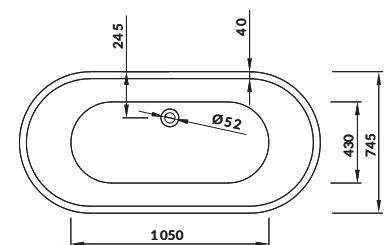

length×width×height [cm] 160×75×58,5

depth [cm] 44,5

volume to overflow [l] 210

to be paired with:

siphons for bathtub click-clack:

S904-008

S904-009

S904-010