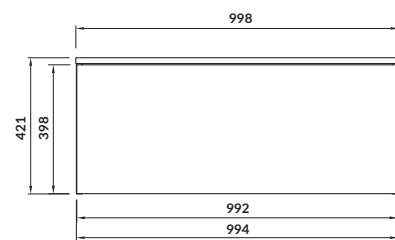

countertop washbasin
INVERTO series