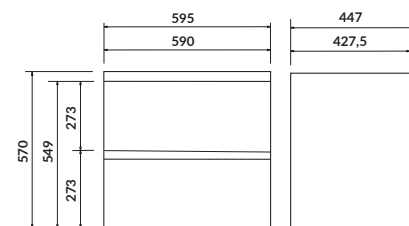

MODUO 80

Washbasin cabinet

☐	cat. no.: S929-008	index: FZZW1009908015
☐	cat. no.: S929-007	index: FZZW1009898015

MODUO 80 cabinet is an example of elegant, modern design of bathroom furniture. The front of the cabinet is made of lacquered MDF board and specially profiled with milling. Such a solution increases aesthetic values, but also practical ones – there is no need for additional handles mounted to the cabinets. The cabinet body is also lacquered. Capacious drawers are equipped with the soft-close system.

characteristics:

- soft-close system
- easy installation
- hidden handles
- 2-year warranty on the furniture

width×depth×height [cm] 79,5×44,7×57

available colors:
white and grey

MODUO 60

Washbasin cabinet

☐	cat. no.: S929-010	index: FZZW1009923424
☐	cat. no.: S929-009	index: FZZW1009913424

MODUO 60 cabinet is an example of elegant, modern design of bathroom furniture. The front of the cabinet is made of lacquered MDF board and specially profiled with milling. Such a solution increases aesthetic values, but also practical ones – there is no need for additional handles mounted to the cabinets. The cabinet body is also lacquered. Capacious drawers are equipped with the soft-close system.

characteristics:

- soft-close system
- easy installation
- hidden handles
- 2-year warranty on the furniture

width×depth×height [cm] 59,5×44,7×57

available colors:
white and grey