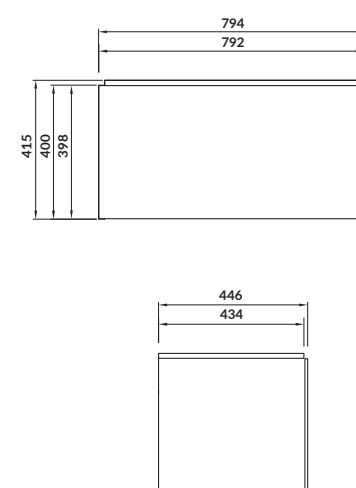

characteristics:

- tiles on the front of the furniture
- **AQUASAFE** technology
- push system
- soft-close system
- low-profile washbasin siphon
- 2-year warranty on the furniture

width×depth×height [cm] 79,4×44,6×41,5

for installation with:

INVERTO furniture washbasin