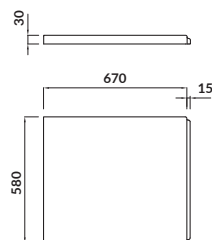

SICILIA 170

Bathtub casing - left/right

cat. no.: S401-087 | index: AZCB1001010078

length×height [cm] 170×58

to be paired with:

SICILIA 170×100 bathtub
S301-097, S301-098