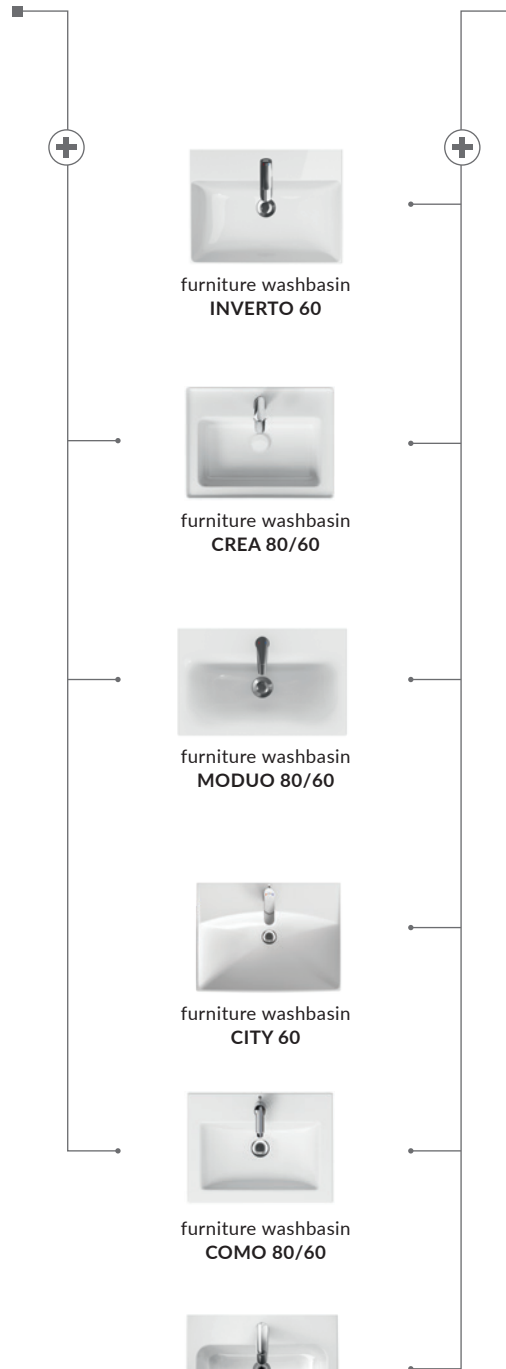

furniture washbasin
INVERTO 60

furniture washbasin
CREA 80/60

furniture washbasin
MODUO 80/60

furniture washbasin
CITY 60

furniture washbasin
COMO 80/60