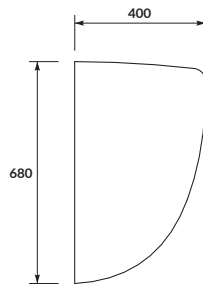

PRESIDENT

Urinal P 101

cat. no.: K08-013 | index: CCUZ1000020936

PRESIDENT urinal features a water supply connection from the top and is designed to be mounted the wall using hooks.

characteristics:

- the unique **CERSANIT WHITE**
- color consistency with other **CERSANIT** products
- top water supply
- 10-year warranty on ceramics

width×depth×height [cm] 32×27,5×44

Urinal partition

cat. no.: K11-0031 | index: CCRZ1000010936

Ceramic urinal partition slightly rounded at the top and tapering towards the bottom. The universal design makes the model a perfect match for all urinals.

characteristics:

- the unique **CERSANIT WHITE**
- color consistency with other **CERSANIT** products
- product made of ceramic
- 10-year warranty on ceramics

width×depth×height [cm] 8×40×68