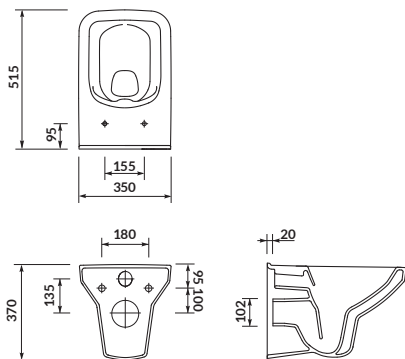

COMO

Wall hung bowl CleanOn

cat. no.: K32-020 | index: CCHZ1001141986

COMO wall hung bowl has a rectangular design. It was made with the innovative **CleanOn** technology. The rimless design allows flow of the water to thoroughly wash the inside of the bowl, leaving it clean and fresh. The bowl has been adapted for horizontal water outlet.

characteristics:

- **CleanOn** technology
- the unique **CERSANIT WHITE**
- highest hygiene standard
- 2/4, 3/5L flushing system
- 10-year warranty on ceramics

width×depth×height [cm] 35×51,5×37

to be paired with:

COMO series toilet seats

COMO

SET 742 wall hung bowl CleanOn

cat. no.: K701-102 | index: SZCZ1001661773

COMO wall hung bowl has a rectangular design. It was made with the innovative **CleanOn** technology. The rimless design allows flow of the water to thoroughly wash the inside of the bowl, leaving it clean and fresh. The bowl has been adapted for horizontal water outlet.

The set includes the duroplast toilet seat, whose simple construction ensures easy cleaning, and the easy-off system allows for quick and easy removal at the touch of a button. The soft-close system will ensure that the toilet seat will gradually lower, preventing it from suddenly hitting the bowl.

characteristics:

- **CleanOn** technology
- the unique **CERSANIT WHITE**
- highest hygiene standard
- 2/4, 3/5L flushing system
- 10-year warranty on ceramics
- 2-year warranty for toilet seat

width×depth×height [cm] 35×51,5×37

the set includes:

COMO SLIM duroplast, soft-close, easy-ff toilet seat

CITY NEW

Wall hung bowl CleanOn

cat. no.: K35-028 | index: CCHZ1001441986