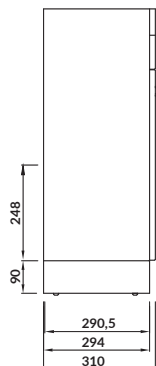

available colors:

white, brown