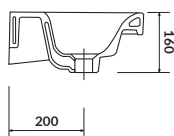

characteristics:

- the unique **CERSANIT WHITE**
- high quality of workmanship
- easily washable surface
- 10-year warranty

width×depth×height [cm] 50×35×16

washbasin cabinet
MODUO SLIM 50

washbasin cabinet
LARA SLIM 50