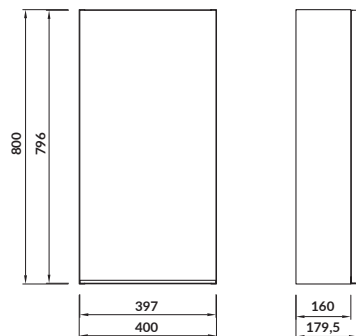

N

VIRGO 40

Wall hung cabinet with black handle

☐ cat. no.: S522-036 | index: FZZH1000921595

VIRGO series is a connection of elegance and modernity. Furniture is equipped with a handle, either chrome or black which may match with other accessories in your bathroom. **VIRGO** bathroom furniture is available in two colours: white and oak grey. **VIRGO 40** wall hung cabinet white with black handle is made of a high gloss lacquered chipboard. It has got three graphite glass shelves. Door is equipped with soft-close system.

characteristics:

- soft-close system
- lacquered fronts
- right- or left-hand door installation
- 2-year warranty on the furniture

width×depth×height [cm] 40×17,9×80

available colors:
oak grey, white

N

VIRGO 40

Wall hung cabinet with black handle

☐ cat. no.: S522-038 | index: FZZH1000941595

VIRGO series is a connection of elegance and modernity. Furniture is equipped with a handle, either chrome or black which may match with other accessories in your bathroom. **VIRGO** bathroom furniture is available in two colours: white and oak grey. **VIRGO 40** wall hung cabinet grey with black handle is made of a high gloss lacquered chipboard. It has got three graphite glass shelves. Door is equipped with soft-close system.

characteristics:

- soft-close system
- right- or left-hand door installation
- 2-year warranty on the furniture

width×depth×height [cm] 40×17,9×80

available colors:
oak grey, white

N

VIRGO 40

Wall hung cabinet with chrome handle

☐ cat. no.: S522-039 | index: FZZH1000956279