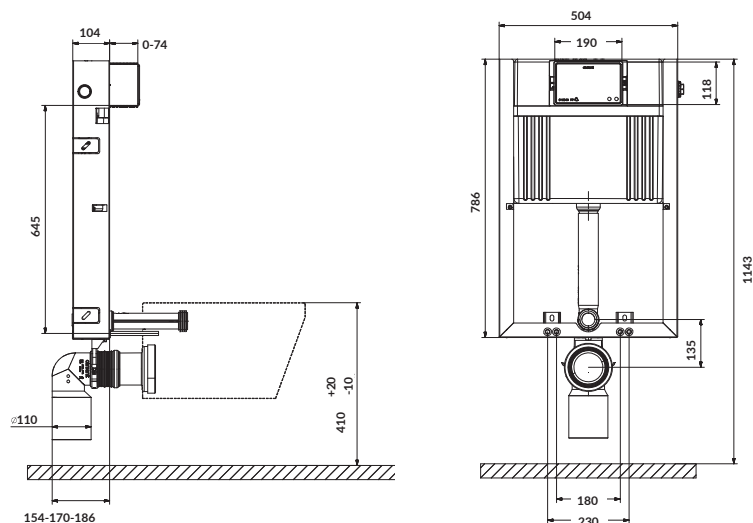

width×depth×height [cm]

50×10×79

fits:

all **CERSANIT** wall-mounted toilet bowls (including bowls for the disabled).

AQUA FOR BIDET

Concealed frame

cat. no.: K97-407

index: COAF1001256715