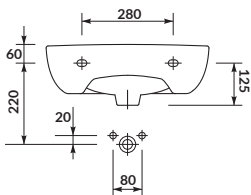

PRESIDENT 50

Wall hung washbasin

cat. no.: K08-004 | index: CCWS1000390936

PRESIDENT 50 wall hung washbasin has a centrally located opening for fittings and an overflow outlet. This model can be mounted with a **PRESIDENT** pedestal and semi-pedestal or with a decorative siphon directly to the wall.

characteristics:

- the unique **CERSANIT WHITE**
- easily washable surface
- 10-year warranty

width×depth×height [cm] 50×43,5×17,5

to be assembled with:
decorative **CERSANIT** siphon,
PRESIDENT semi- or pedestal

PRESIDENT 45

Wall hung washbasin,
without opening for fittings

cat. no.: K08-001 | index: CCWS1000300936

PRESIDENT 45 wall hung washbasin ensures that it fits perfectly into any bathroom. The model does not have an opening for fittings. Washbasin can be mounted with cabinets, **PRESIDENT** pedestal and semi-pedestal or with a decorative siphon directly to the wall.

characteristics:

- the unique **CERSANIT WHITE**
- easily washable surface
- 10-year warranty

width×depth×height [cm] 44,5×35×16

to be assembled with:
decorative **CERSANIT** siphon,
PRESIDENT semi- or pedestal

PRESIDENT 45

Wall hung washbasin

cat. no.: K08-002 | index: CCWS1000360936

PRESIDENT 45 wall hung washbasin has a centrally located opening for fittings and an overflow outlet. This model can be mounted with a **PRESIDENT** pedestal and semi-pedestal or with a decorative siphon directly to the wall.

characteristics:

- the unique **CERSANIT WHITE**
- easily washable surface
- 10-year warranty

width×depth×height [cm] 44,5×35×16

to be assembled with:
decorative **CERSANIT** siphon,
PRESIDENT semi- or pedestal