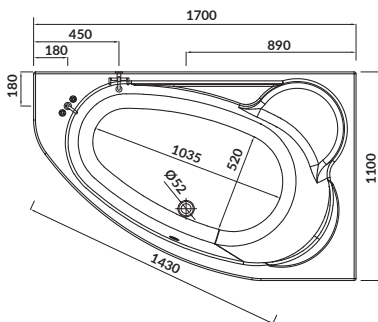

KALIOPE 170×110

Asymmetric bathtubs – right

cat. no.: S301-115 | index: AZBA1000140590

characteristics:

- the unique **CERSANIT WHITE**
- double reinforcement
- adjustable legs included
- 10-year warranty

length×width×depth [cm] 170×110×45

height with legs [cm] 55–63

volume to overflow [l] 240

to be paired with:

bathtub casing: S401-096

bathtub siphon: S904-004

N

KALIOPE 160×100

Asymmetric bathtubs – left

cat. no.: S301-292 | index: AZBA1002703340

characteristics:

- the unique **CERSANIT WHITE**
- double reinforcement
- adjustable legs included
- 10-year warranty

length×width×depth [cm] 160×100×45

height with legs [cm] 55–63

volume to overflow [l] 230

to be paired with:

bathtub casing: S401-117

bathtub siphon: S904-004

N

KALIOPE 160×100

Asymmetric bathtubs – right

cat. no.: S301-293 | index: AZBA1002673340

characteristics:

- the unique **CERSANIT WHITE**
- double reinforcement
- adjustable legs included
- 10-year warranty

length×width×depth [cm] 160×100×45

height with legs [cm] 55–63

volume to overflow [l] 230

to be paired with:

bathtub casing: S401-117

bathtub siphon: S904-004