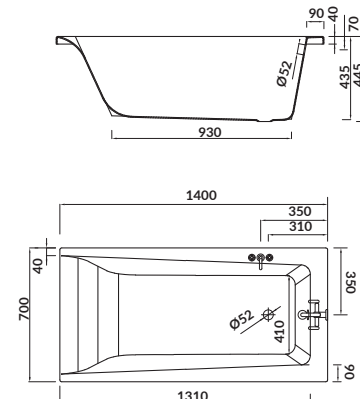

LORENA 140×70

Rectangular bathtub

cat. no.: S301-073 | index: AZBR1000200058

characteristics:

- the unique **CERSANIT WHITE**
- double reinforcement
- adjustable legs included
- 10-year warranty

length×width×depth [cm] 140×70×43,5

height with legs [cm] 53,5 - 65,5

volume to overflow [l] 170

to be paired with:

bath casing - front: S401-066

bath casing - side: S401-071

bathtub siphon: S904-004