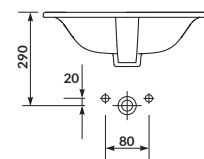

N

MODUO 60

Washbasin in a counter

cat. no.: K116-043 | index: CCWT1000633680

Washbasin in a counter **MODUO-IN 60** is made of chamotte ceramics - in the unique **CERSANIT WHITE**. Suitable for mounting with **MODUO** collection cabinets, it is perfect for minimalistic bathroom interiors.

characteristics:

- the unique **CERSANIT WHITE**
- easily washable surface
- high quality of workmanship
- 10-year warranty

width×depth×height [cm] 60×45×17,5

N

MODUO 50

Washbasin in a counter

cat. no.: K116-042 | index: CCWT1000623680

Washbasin in a counter **MODUO-IN 50** is made of chamotte ceramics - in the unique **CERSANIT WHITE**. Suitable for mounting with **MODUO** collection cabinets, it is perfect for minimalistic bathroom interiors.

characteristics:

- the unique **CERSANIT WHITE**
- easily washable surface
- high quality of workmanship
- 10-year warranty

width×depth×height [cm] 50×40×16