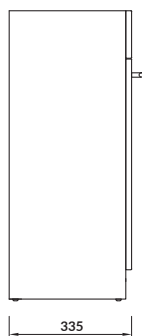

available colors:

white