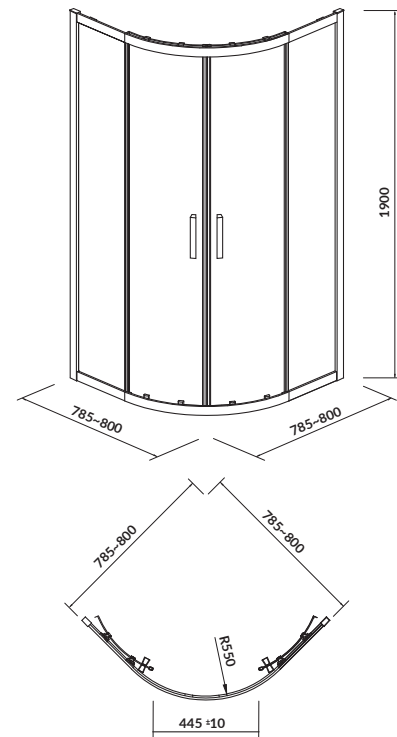

ZIP 80×190

PIVOT door

cat. no.: S154-005 | index: EZZD1000175896

characteristics:

- CleanPro coating
- metal handles
- 5 mm safety glass
- PIVOT type hinge
- 3-year warranty

width×height [cm] 80×190

ZIP 90×190

PIVOT door

cat. no.: S154-006 | index: EZZD1000185896

characteristics:

- CleanPro coating
- metal handles
- 5 mm safety glass
- PIVOT type hinge
- 3-year warranty

width×height [cm] 90×190

ZIP 80×80×190

Halfround shower enclosure

cat. no.: S154-001 | index: EZZF1001891486

characteristics:

- CleanPro coating
- metal handles
- 5 mm safety glass
- double metal rollers on top and bottom
- 3-year warranty

width×depth×height [cm] 80×80×190