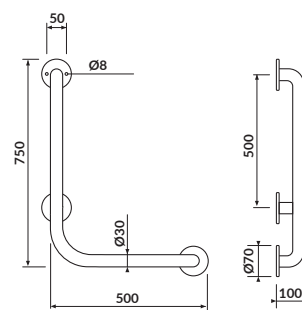

characteristics:

- stainless steel
- maximum load: 120 kg
- 2-year warranty

width×depth×height [cm] 50×90×70