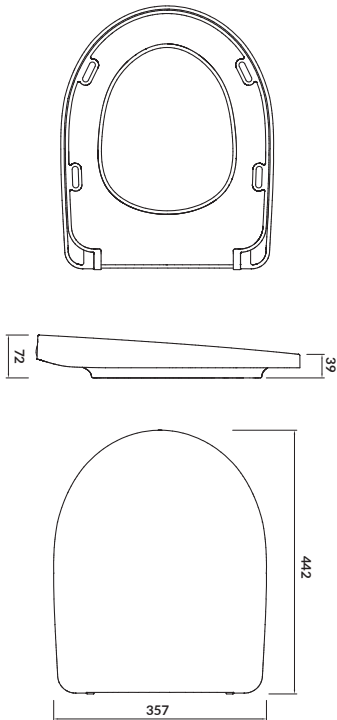

MODUO SLIM WRAP

Toilet seat

cat. no.: K98-0184 | index: CSSD1003817428

MODUO SLIM WRAP with soft-close system toilet seat is made of damage-resistant duroplast. The simple construction ensures easy cleaning, and the innovative one button easy-off system allows for quick and easy removal at the touch of a button. The soft-close system will ensure that the toilet seat will gradually lower, preventing it from suddenly hitting the bowl. Specially profiled construction of the board guarantees high comfort of use and makes keeping your bathroom clean easy.

characteristics:

- highest quality duroplast
- one button easy-off system
- soft-close system
- 2-year warranty

width×depth [cm] 35,7×44,2