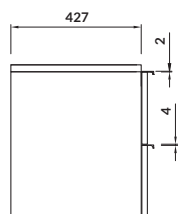

VIRGO 60

Washbasin cabinet with chrome handle

☐ cat. no.: S522-017 | index: FZZW1011447171

Washbasin cabinet with black handle

☐ cat. no.: S522-018 | index: FZZW1011457171

VIRGO series is a connection of elegance and modernity. Furniture is equipped with a handle, either chrome or black which may match with other accessories in your bathroom. **VIRGO** bathroom furniture is available in two colours: white and oak grey. **VIRGO 60** washbasin cabinet is made of a high gloss lacquered chipboard. It has two spacious drawers with full extension and equipped with soft-close system.

characteristics:

- soft-close system
- lacquered fronts
- full extension drawer
- 2-year warranty on the furniture

width×depth×height [cm] 59,4×42,7×50,1

available colors:

oak grey, white