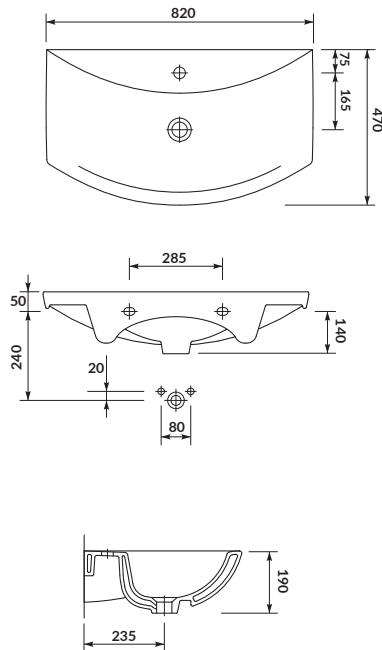

OMEGA 65

Furniture washbasin

cat. no.: K11-0003 | index: CCWF1000020885

OMEGA 65 washbasin has a centrally located opening for fittings and overflow outlet. It can be mounted directly on the wall with a decorative siphon.

characteristics:

- the unique **CERSANIT WHITE**
- easily washable surface
- 10-year warranty

width×depth×height [cm] 64,5×43,5×18,5

to be assembled with:
decorative **CERSANIT** siphon