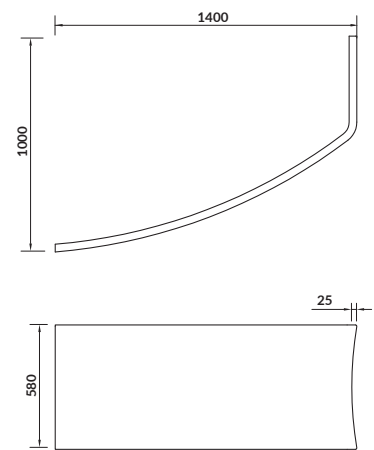

SICILIA 160

Bathtub casing - left/right

cat. no.: S401-039 | index: AZCB1000580078

length×height [cm] 160×58

to be paired with:

SICILIA 160×100 bathtub
S301-036, S301-037

SICILIA 150

Bathtub casing - left/right

cat. no.: S401-086 | index: AZCB1001000078

length×height [cm] 150×58

to be paired with:

SICILIA 150×100 bathtub
S301-095, S301-096

SICILIA 140

Bathtub casing - left/right

cat. no.: S401-085 | index: AZCB1000990078

length×height [cm] 140×58

to be paired with:

SICILIA 140×100 bathtub
S301-093, S301-094