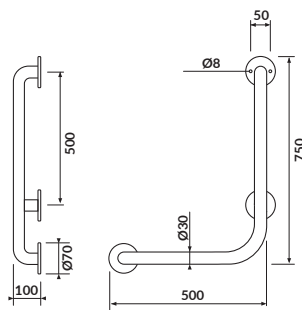

characteristics:

- stainless steel
- maximum load: 120 kg
- 2-year warranty

width×depth×height [cm] 50×90×70