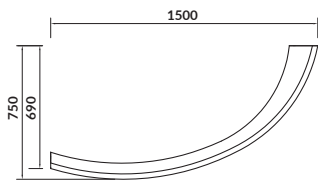

NANO 150

Bathtub casing - right

cat. no.: S401-062 | index: AZCB1000440069

length×height [cm] 150×54

to be paired with:

NANO 150×75 bathtub
S301-063