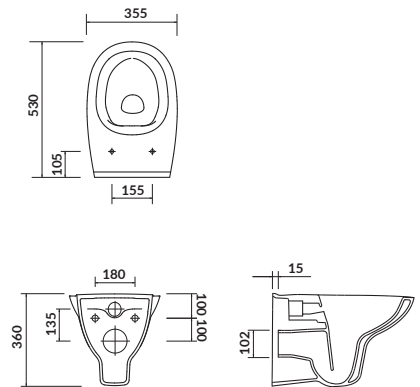

ARTECO

Wall hung bowl CleanOn

cat. no.: K667-053 | index: CCHZ1001511986

ARTECO wall hung bowl has a modern design. Thanks to the innovative **CleanOn** technology, water reaches every part of the inside of the bowl. The rimless bowl design leaves no room for dirt, bacteria and germs.

characteristics:

- **CleanOn** technology
- the unique **CERSANIT WHITE**
- highest hygiene standard
- 3/5L flushing system
- 10-year warranty on ceramics

width×depth×height [cm] 35,5 × 53 × 36

to be paired with:

ARTECO series toilet seats

ARTECO

SET 813 wall hung bowl CleanOn

cat. no.: S701-178 | index: SZCZ1001781533

ARTECO wall hung bowl has a modern design. Thanks to the innovative **CleanOn** technology, water reaches every part of the inside of the bowl. The rimless bowl design leaves no room for dirt, bacteria and germs.

The set includes a duroplast toilet seat, whose simple construction ensures easy cleaning. The soft-close system will ensure that the toilet seat will gradually lower, preventing it from suddenly hitting the bowl.

characteristics:

- **CleanOn** technology
- the unique **CERSANIT WHITE**
- highest hygiene standard
- 3/5L flushing system
- 10-year warranty on ceramics
- 2-year warranty for toilet seat

width×depth×height [cm] 35,5×53×36

the set includes:

duroplast, soft-close toilet seat

ARTECO

SET 815 wall hung bowl CleanOn

cat. no.: S701-180 | index: SZCZ1001801533

ARTECO wall hung bowl has a modern design. Thanks to the innovative **CleanOn** technology, water reaches every part of the inside of the bowl. The rimless bowl design leaves no room for dirt, bacteria and germs.