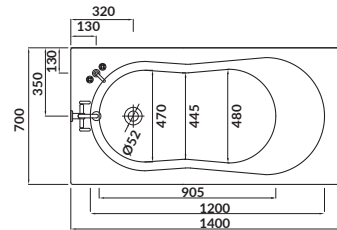

length×width×depth [cm] 140×70×45

height with legs [cm] 55-63

volume to overflow [l] 165

to be paired with:

bathtub casing - front: S401-027
 bathtub casing - side: S401-031
 bathtub siphon: S904-004

STOP UV
LONG-LASTING ACRYLIC WHITE