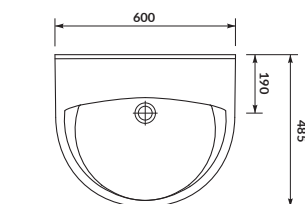

characteristics:

- the unique **CERSANIT WHITE**
- easily washable surface
- 10-year warranty

width×depth×height [cm] 60×48,5×19

to be assembled with:
decorative **CERSANIT** siphon,
PRESIDENT semi- or pedestal