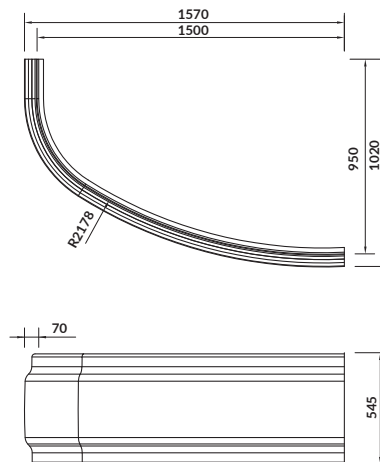

JOANNA 140

Bathtub casing - left/right

cat. no.: S401-102 | index: AZCB1001240069

length×height [cm] 140×55

to be paired with:

JOANNA 140×90 bathtub
S301-165, S301-166