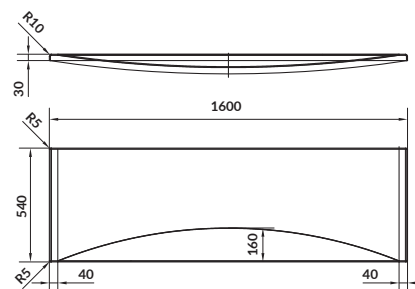

VIRGO/INTRO 150

Bathtub casing - front

cat. no.: S401-044 | index: AZCB1000630072

length×height [cm] 150×54

to be paired with:

VIRGO 150×75 bathtub - S301-048
INTRO 150×75 bathtub - S301-066