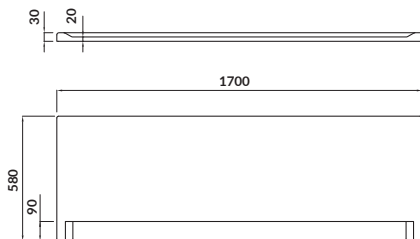

LORENA 160

Bathtub casing - front

cat. no.: S401-068 | index: AZCB1000350075

length×height [cm] 160×58

to be paired with:

FLAVIA 160×70 bathtub
S301-106
KORAT 160×70 bathtub
S301-121
NAO 160×70 bathtub
S301-243
LANA 160×70 bathtub
S301-162
OCTAVIA 160×70 bathtub
S301-252