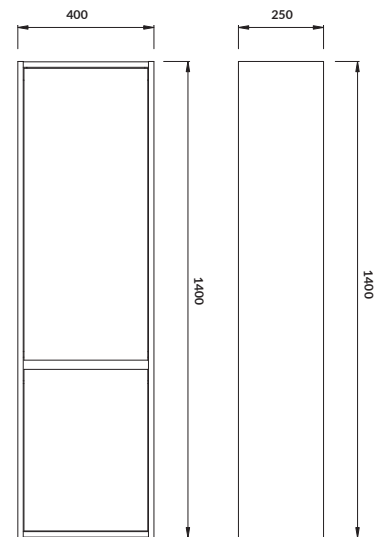

available colors:

white, grey matt and oak veneer