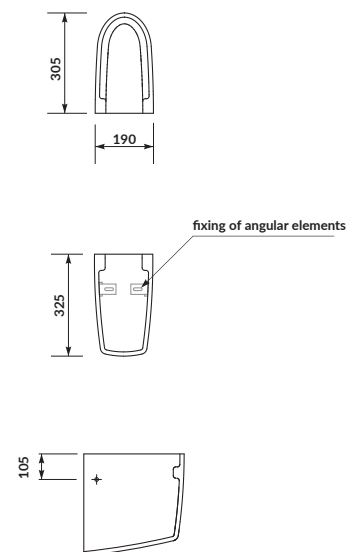

PARVA

Semi-pedestal

cat. no.: K27-008 | index: CCPS1000180936

PARVA semi-pedestal is an aesthetically pleasing element of bathroom equipment. Not only does it conceal the installation, but it also has a decorative function in the arrangement of the room. This model from **PARVA** collection is characterized by a modern, slightly rounded structure. It is possible to complete the semi-pedestal with **PARVA** series washbasins in 50, 55 and 60 cm sizes.

characteristics:

- the unique **CERSANIT WHITE**
- 10-year warranty

width×depth×height [cm] 19×30,5×32,5

to be paired with:
PARVA washbasins