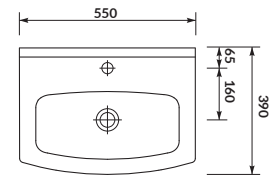

CERSANIA 60

Furniture washbasin

cat. no.: K11-0046 | index: CCWF1000500936

CERSANIA 60 ceramic washbasin with an opening for fittings and overflow outlet has been adapted for installation with furniture from **OLIVIA**, **BIANCO**, **SATI** and **RUBID** series or directly to the wall with a decorative siphon.

characteristics:

- the unique **CERSANIT WHITE**
- easily washable surface
- 10-year warranty

width×depth×height [cm] 65,5×41,5×18,5

to be assembled with:
decorative **CERSANIT** siphon

CERSANIA 55

Furniture washbasin

cat. no.: K11-0045 | index: CCWF1000480936

CERSANIA 55 ceramic washbasin with an opening for fittings and overflow outlet has been adapted for installation with furniture from **OLIVIA**, **BIANCO** series or directly to the wall with a decorative siphon.

characteristics:

- the unique **CERSANIT WHITE**
- easily washable surface
- 10-year warranty

width×depth×height [cm] 55×39×17,5

to be assembled with:
decorative **CERSANIT** siphon