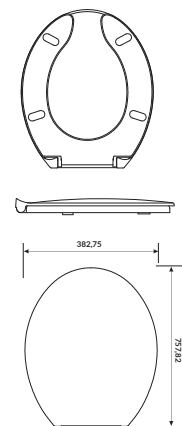

ETIUDA

Wall hung bowl CleanOn

cat. no.: K670-002 | index: CCHZ1001501986

ETIUDA CleanOn wall hung bowl is dedicated to bathrooms adapted for people with reduced mobility. Thanks to the innovative **CleanOn** technology, water reaches every part of the inside of the bowl. The absence of an inner rim leaves no room for dirt, bacteria and germs.

characteristics:

- **CleanOn** technology
- the unique **CERSANIT WHITE**
- the highest hygiene standard
- 3/5L flushing system

width×depth×height [cm] 38×72,5×39

to be paired with:

ETIUDA toilet seat

ETIUDA NEW

WC compact CleanOn 010

cat. no.: K11-0221 | index: CCKZ1013561894

The modern **ETIUDA WC compact CleanOn** is adapted to the needs of the elderly and people with reduced mobility. Comfortable seat is mounted higher (48 cm) than in a standard WC compact. A specially profiled **CleanOn** rimless toilet bowl eliminates bacterial build-up points. The compact is equipped with a horizontal outlet and water inlet from the side of the tank.

characteristics:

- **CleanOn** technology
- the unique **CERSANIT WHITE**
- the highest hygiene standard
- 3/5L flushing system

width×depth×height [cm] 37,5×67,5×86,5

to be paired with:

ETIUDA toilet seat

ETIUDA

Toilet seat

cat. no.: K98-0002 | index: CSSD1000300961

ETIUDA toilet seat is made of durable, antibacterial duroplast. Robust hinges ensure comfortable and safe use. The model has been specially profiled and adapted to the needs of the elderly and people with reduced mobility.

characteristics:

- high quality duroplast
- metal hinge

width×depth×height [cm] 38,4×45,5×3