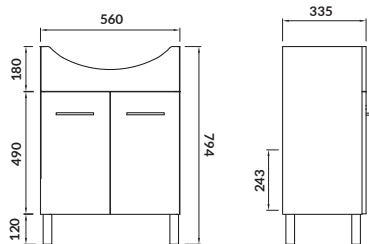

OLIVIA 60

Washbasin cabinet

☐	cat. no.: S543-004-DSM	index: FZZW1001990488
☐	cat. no.: S543-017-DSM	index: FZZW1006320488

OLIVIA standing cabinet has a capacious interior which can fit all the necessary bathroom items, equipped with a double door with wide, chrome-plated handles. The simple form of the cabinet blends in perfectly with the rectangular feet included in the set. The cabinet designed for self-assembly under the washbasin **CERSANIA NEW 60**.

characteristics:

- easy assembly
- hidden handles
- 2-year warranty on the furniture

width×depth×height [cm]   56×33,5×79,4

available colors:
white, walnut

OLIVIA 55

Washbasin cabinet

☐	cat. no.: S543-003-DSM	index: FZZW1001980482

OLIVIA standing cabinet has a capacious interior which can fit all the necessary bathroom items, equipped with a double door with wide, chrome-plated handles. The simple form of the cabinet blends in perfectly with the rectangular feet included in the set. The cabinet designed for self-assembly under the washbasin **CERSANIA NEW 55**.

characteristics:

- easy assembly
- hidden handles
- 2-year warranty on the furniture

width×depth×height [cm]   52×31,8×79,4

available colors:
white, walnut