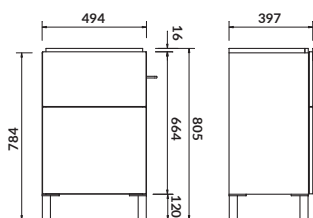

SMART 50

Washbasin cabinet

☐	cat. no.: S568-016	index: FZZW1006221006
☐	cat. no.: S568-017	index: FZZW1006231006

SMART cabinet for furniture washbasins has a shiny, grey or white front with a delicate texture of light wood on the body. It is equipped with the **PUSH** system, which guarantees comfortable opening with a single push. Additionally, on the left side of the cabinet, there is an elegant, chrome-plated towel holder. The furniture is intended for hanging and standing assembly.

characteristics:

- push system
- easily washable surface
- 2-year warranty on the furniture

width×depth×height [cm]   49,4×39,7×66,4

available colors:
white and grey