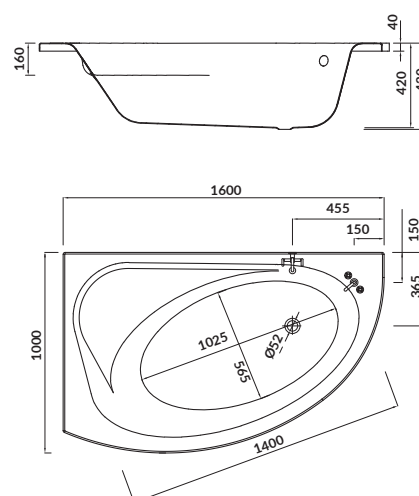

length×width×depth [cm] 160×100×42

height with legs [cm] 52–64

volume to overflow [l] 190

to be paired with:

bathtub casing: S401-097

bathtub siphon: S904-004

MEZA 160×100

Asymmetric bathtubs – right