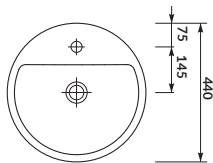

CASPIA 55

Undercountertop washbasin

cat. no.: K11-2242 | index: CCWU1000020884

THE CASPIA 55 undercountertop washbasin is characterized by its ergonomic, oval shape, large bowl depth, overflow and the possibility of facing the edge with the countertop, which ensures large storage areas and easier cleaning.

characteristics:

- the unique **CERSANIT WHITE**
- easily washable surface
- 10-year warranty

width×depth×height [cm] 55×41×18,5