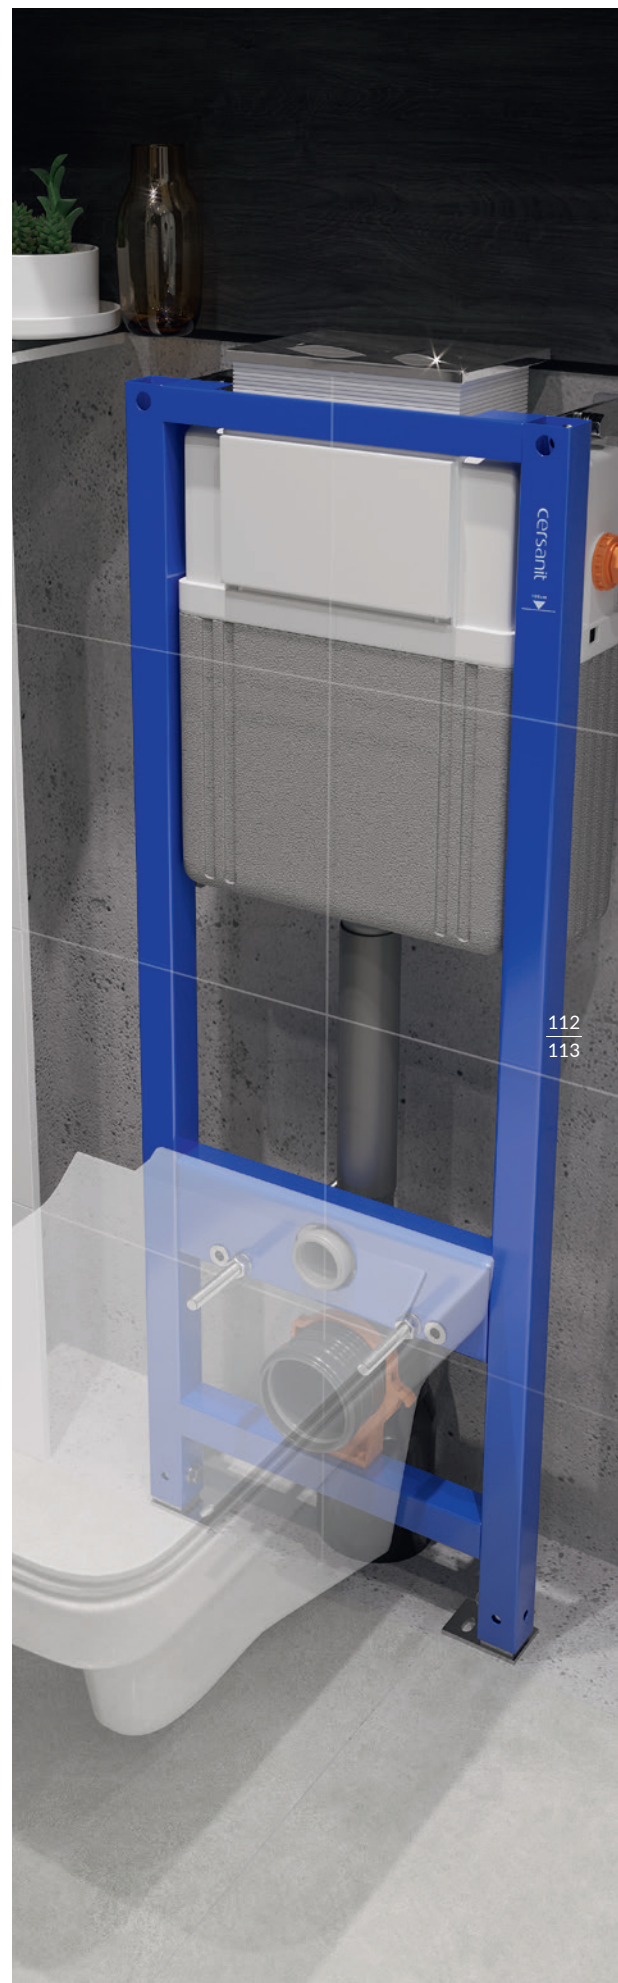

width×depth×height [cm]

41×15-20×113-133

fits:

all CERSANIT wall-mounted toilet bowls (including bowls for the disabled).

AQUA 02 MECH BOX

Concealed cistern frame

cat. no.: S97-063

index: COAF1001050948