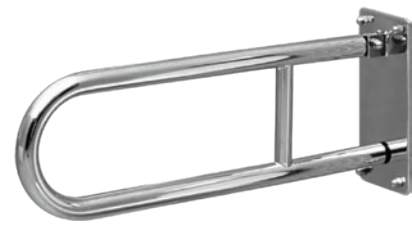

characteristics:

- stainless steel
- maximum load: 120 kg
- 2-year warranty

width×depth×height [cm] 12×60×25