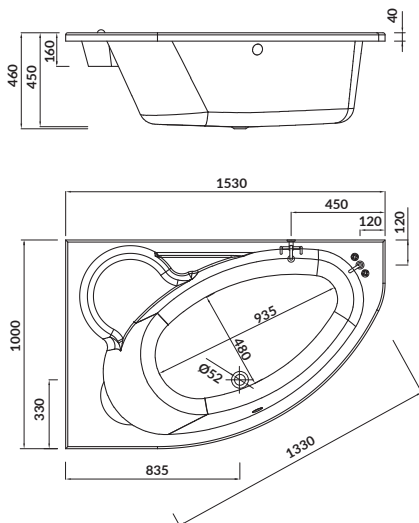

KALIOPE 153×100

Asymmetric bathtubs - right

cat. no.: S301-025 | index: AZBA1000220040

characteristics:

- the unique **CERSANIT WHITE**
- double reinforcement
- adjustable legs included
- 10-year warranty

length×width×depth [cm] 153×100×45

height with legs [cm] 51-63

volume to overflow [l] 225

to be paired with:

bathtub casing: S401-059

bathtub siphon: S904-004