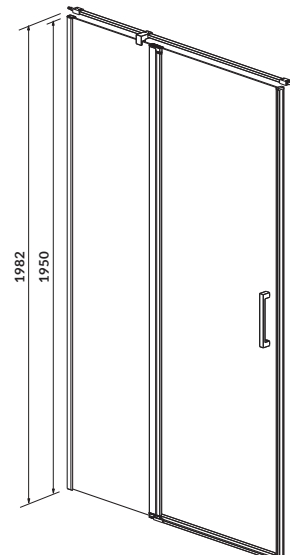

characteristics:

- CleanPro coating
- 6 mm safety glass
- metal handles
- chrome-plated wall support bar included
- column hinge with door lift function
- 3-year warranty

width×height [cm] 80×195