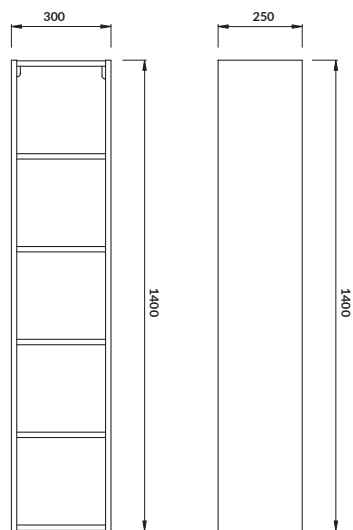

CREA 40/25

Open pillar

☐ cat. no.: S924-023 | index: FZZP1001471789

CREA open pillar is an example of timeless, minimalist form, obtained thanks to the handleless fronts. Made of moisture-resistant, lacquered in white colour board with an elegant interior of a grey linen structure. It allows you to increase storage area and placement in the bathroom not only the most necessary utensils, but also ornaments that allow to personalize the interior.

characteristics:

- **AQUASAFE** technology
- 2-year warranty on the furniture

width×depth×height [cm] 30×25×140

available colors:

white

398
399