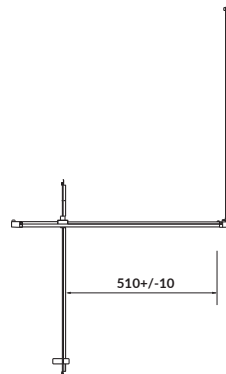

ARTECO 80×80×190

PIVOT corner shower enclosure

cat. no.: S157-009 | index: EZZS1001005980

characteristics:

- CleanPro coating
- 5 mm safety glass
- metal handles
- PIVOT type hinge
- 3-year warranty

width×depth×height [cm] 80×80×190