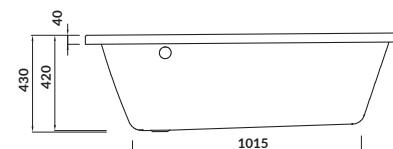

NANO 150×75

Asymmetric bathtubs – right

cat. no.: S301-063 | index: AZBA1000280055

characteristics:

- the unique **CERSANIT WHITE**
- double reinforcement
- adjustable legs included
- 10-year warranty

length×width×depth [cm] 150×75×42

height with legs [cm] 52–60

volume to overflow [l] 165

to be paired with:

bathtub casing: S401-063

bathtub siphon: S904-004

NANO 140×75

Asymmetric bathtubs – left

cat. no.: S301-062 | index: AZBA1000250055

characteristics:

- the unique **CERSANIT WHITE**
- double reinforcement
- adjustable legs included
- 10-year warranty

length×width×depth [cm] 140×75×42

height with legs [cm] 52–60

volume to overflow [l] 150

to be paired with:

bathtub casing: S401-060

bathtub siphon: S904-004

NANO 140×75

Asymmetric bathtubs – right

cat. no.: S301-061 | index: AZBA1000260055

characteristics:

- the unique **CERSANIT WHITE**
- double reinforcement
- adjustable legs included
- 10-year warranty

length×width×depth [cm] 140×75×42

height with legs [cm] 52–60

volume to overflow [l] 150

to be paired with:

bathtub casing: S401-061

bathtub siphon: S904-004