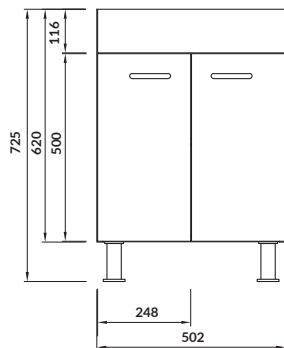

available colors:

white