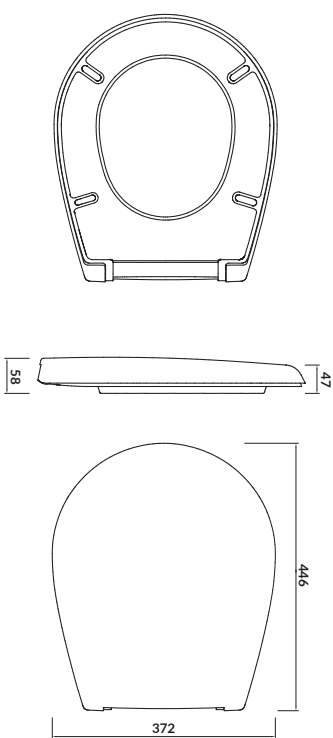

characteristics:

- highest quality duroplast
- 2-year warranty

width×depth [cm] 37,2×44,6