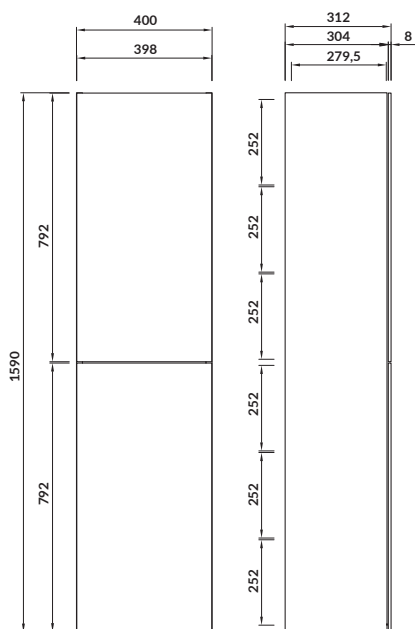

N

INVERTO 40 LAKE STONE

Pillar

cat. no.: S930-009 | index: FZZP1001746278

INVERTO pillar is a bathroom furniture that combines modernity and simplicity of form. Thanks to the use of ceramic tiles on the front, furniture from the new collection will make any bathroom elegant. The cabinet is made of moisture-resistant board and has four shelves: glass, smoked, tempered, with a thickness of 5 mm. It is equipped with the **PUSH** touch opening system.

characteristics:

- tiles on the front of the furniture
- **AQUASAFE** technology
- push system
- 2-year warranty on the furniture

width×depth×height [cm] 40×31,2×159

N

INVERTO 40 CALACATTA

Pillar

cat. no.: S930-008 | index: FZZP1001736278

INVERTO pillar is a bathroom furniture that combines modernity and simplicity of form. Thanks to the use of ceramic tiles on the front, furniture from the new collection will make any bathroom elegant. The cabinet is made of moisture-resistant board and has four shelves: glass, smoked, tempered, with a thickness of 5 mm. It is equipped with the **PUSH** touch opening system.

characteristics:

- tiles on the front of the furniture
- **AQUASAFE** technology
- push system
- 2-year warranty on the furniture

width×depth×height [cm] 40×31,2×159