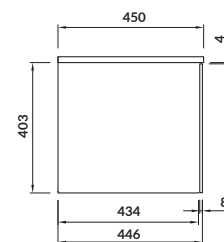

countertop washbasin
INVERTO series