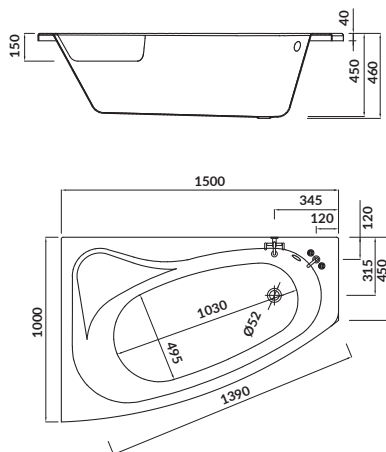

SICILIA 150×100

Asymmetric bathtubs – left

cat. no.: S301-095 | index: AZBA1000893340

characteristics:

- the unique **CERSANIT WHITE**
- double reinforcement
- adjustable legs included
- 10-year warranty

length×width×depth [cm] 150×100×45

height with legs [cm] 55–67

volume to overflow [l] 185

to be paired with:

bathtub casing: S401-086

bathtub siphon: S904-004