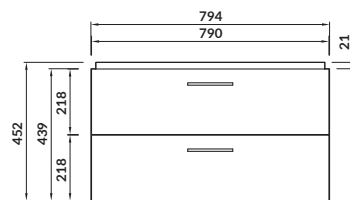

available colors:

white, grey, walnut