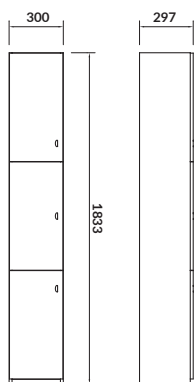

BIANCO 182

Pillar

☐ cat. no.: S509-014-DSM | index: FZZP1000050274

BIANCO pillar will make it easier to manage the space in any bathroom. It is made of particle board covered with white varnish. The model has three shelves and gives the possibility of mounting an universal laundry basket. Each cabinet has a classic door with unique chrome-plated handles that blend in with fittings. The model is designed for self-assembly.

characteristics:

- chrome handles
- easy installation
- hidden handles
- 2-year warranty on the furniture

width×depth×height [cm]   30×30×183

available colors:

white