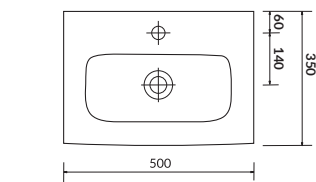

characteristics:

- the unique **CERSANIT WHITE**
- high quality of workmanship
- easily washable surface
- 10-year warranty

width×depth×height [cm] 50×35×16

washbasin cabinet
MODUO SLIM 50

washbasin cabinet
LARA SLIM 50