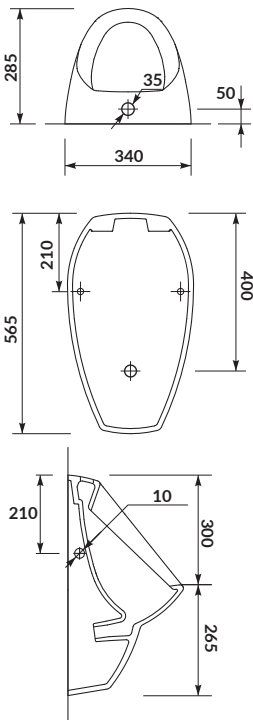

characteristics:

- the unique **CERSANIT WHITE**
- color consistency with other **CERSANIT** products
- top water supply
- 10-year warranty on ceramics

width×depth×height [cm] 34×28,5×56,5

included with:
mounting kit