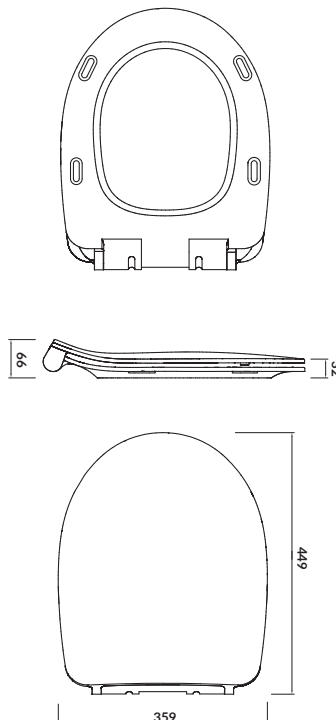

MODUO DELFI SLIM

Toilet seat

cat. no.: K98-0138 | index: CSSD1003601734

Made of strong duroplast, the **MODUO DELFI SLIM** toilet seat is a durable and aesthetic solution for every bathroom. The streamlined shape provides for a comfort of use and optimal body posture while sitting and durability is ensured by solid hinges. In addition, the model is equipped with a soft-close system and an easy-off system to help keep it clean.

characteristics:

- highest quality duroplast
- easy-off system
- soft-close system
- 2-year warranty

width×depth [cm] 35,9×44,9