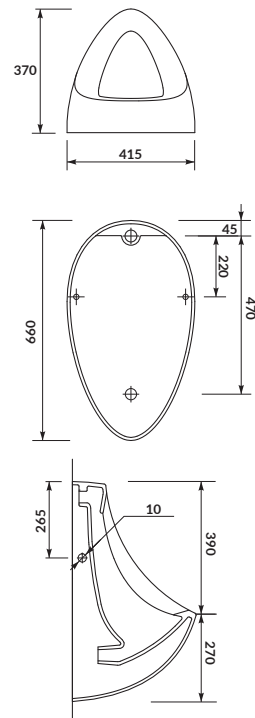

TAURUS

Urinal T 100

cat. no.: K11-0030 | index: CCUZ1000050750

TAURUS urinal made of high quality ceramic. Equipped with a rear water supply.

characteristics:

- the unique **CERSANIT WHITE**
- color consistency with other **CERSANIT** products
- rear water supply
- 10-year warranty on ceramics

width×depth×height [cm] 41,5×37×66

included with:

mounting kit