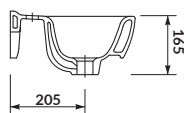

washbasin cabinet
OLIVIA 50/40