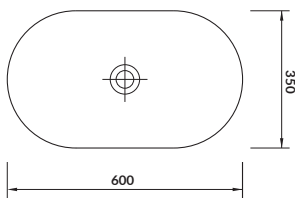

INVERTO 60

Countertop washbasin oval

cat. no.: K671-009 | index: CCWT1000506401

INVERTO 60 countertop washbasin oval is made from high quality, lightweight and extremely sturdy **ROCKLITE** ceramic mass which easily withstands impact and loads. Countertop can be combined with washbasin cabinets (**INVERTO, CREA, VIRGO**) or bathroom counters.

characteristics:

- the unique **CERSANIT WHITE**
- suitable for many types of furniture
- high quality of workmanship
- easily washable surface
- 10-year warranty

width×depth×height [cm] 60×35×15