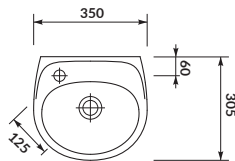

EKO 35

Wall hung washbasin - right

cat. no.: K07-002-P | index: CCWS1000080936

EKO 35 washbasin will work well even in the smallest bathroom. The opening for fittings on the right allows for optimum use of space, and the classic shape blends in with bathrooms in different styles.

characteristics:

- the unique **CERSANIT WHITE**
- available in left or right-hand versions
- easily washable surface
- 10-year warranty

width×depth×height [cm] 35×30,5×15