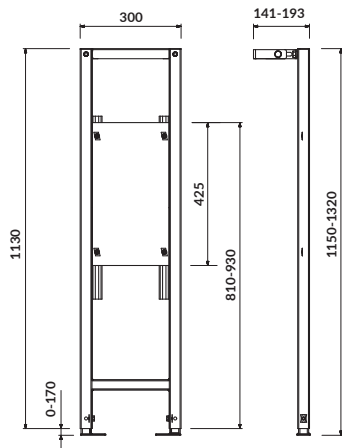

AQUA FOR HANDLES

Concealed frame

cat. no.: K97-408

index: COAF1001262175

Stable hand grip mounting constitutes an indispensable element of bathrooms adapted to elderly and reduced-mobility users' needs. This is ensured by a wall-mounted frame with height and depth adjustment options. The frame foot can be rotated within the range of 360° (inwards, backwards and to the sides). This model matches **ETIUDA** hand grips. Wall fixing kit included.

characteristics:

- 10-year warranty on frame
- maximum load: 100 kg

width×depth×height [cm] 30×14,1-19,3×115-132

to be assembled with:

ETIUDA handles