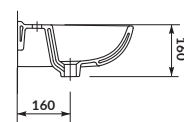

PRESIDENT 45

Wall hung washbasin

cat. no.: K08-002 | index: CCWS1000360936

PRESIDENT 45 wall hung washbasin has a centrally located opening for fittings and an overflow outlet. This model can be mounted with a **PRESIDENT** pedestal and semi-pedestal or with a decorative siphon directly to the wall.

characteristics:

- the unique **CERSANIT WHITE**
- easily washable surface
- 10-year warranty

width×depth×height [cm] 44,5×35×16

to be assembled with:
decorative **CERSANIT** siphon,
PRESIDENT semi- or pedestal