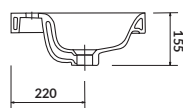

characteristics:

- the unique **CERSANIT WHITE**
- fits many types of furniture
- high quality of workmanship
- easily washable surface
- 10-year warranty

width×depth×height [cm] 40×22×15,5

washbasin cabinet
CREA 40