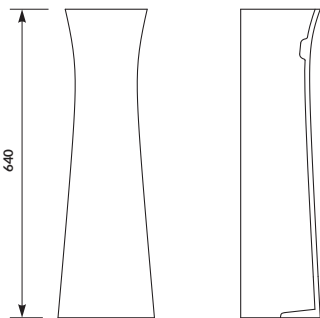

PRESIDENT

Pedestal

cat. no.: K08-011 | index: CCPP1000080936

PRESIDENT pedestal has a classic look with a slightly tapered central part. This model can be combined with **PRESIDENT** and **ARTECO** washbasins.

characteristics:

- the unique **CERSANIT WHITE**
- 10-year warranty

width×depth×height [cm] 20×17×64

to be paired with:

PRESIDENT and **ARTECO** washbasins