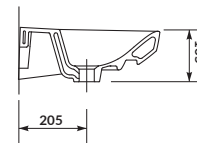

characteristics:

- the unique **CERSANIT WHITE**
- high quality of workmanship
- easily washable surface
- 10-year warranty

width×depth×height [cm] 60×41,5×16,5

to be assembled with:
decorative **CERSANIT** siphon,
CARINA semi-pedestal