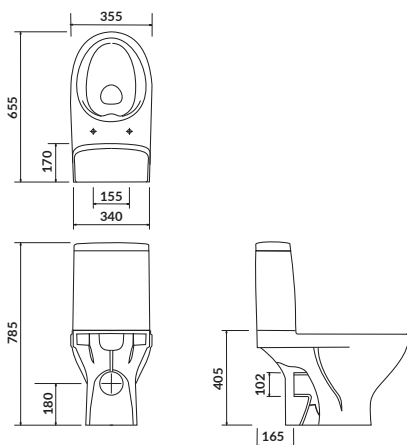

the set includes:

MODUO SLIM WRAP duroplast, soft-close, one button easy-off toilet seat