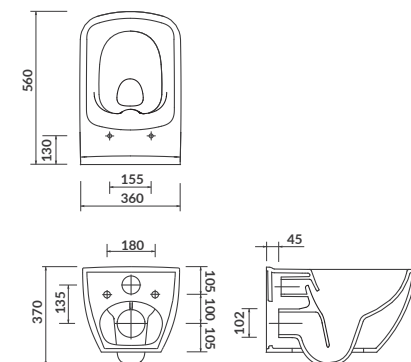

width×depth×height [cm] 36×56×37

the set includes:

SLIM duroplast, soft-close, easy-off toilet seat

N

VIRGO

Wall hung bidet

cat. no.: K118-001 | index: CCBW1001656378

VIRGO bidet comes with a standard mounting hole for bidet faucet as well as as refilled with a rectangular, ceramic outlet masking plate for bidet. The hidden fixation system applied increases the aesthetics and facilitates the installation of the bidet. The bidet is designed for installation with a concealed frame.