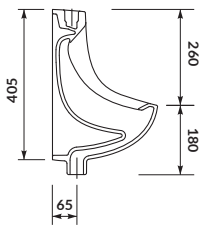

Urinal partition

cat. no.: K11-0031 | index: CCRZ1000010936

Ceramic urinal partition slightly rounded at the top and tapering towards the bottom. The universal design makes the model a perfect match for all urinals.

characteristics:

- the unique **CERSANIT WHITE**
- color consistency with other **CERSANIT** products
- product made of ceramic
- 10-year warranty on ceramics

width×depth×height [cm] 8×40×68