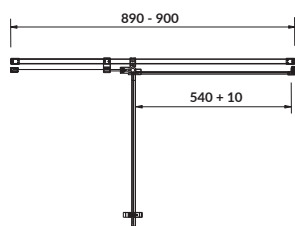

MODUO 90×195

Shower enclosure door with hinges - right

cat. no.: S162-006 | index: EZZD1000326332

characteristics:

- CleanPro coating
- 6 mm safety glass
- metal handles
- chrome-plated wall support bar included
- column hinge with door lift function
- 3-year warranty

width×height [cm] 90×195