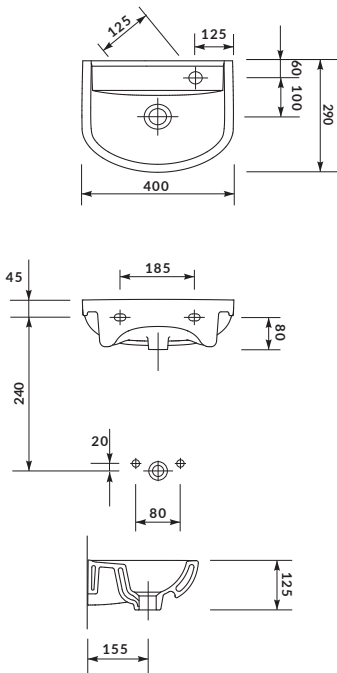

characteristics:

- the unique **CERSANIT WHITE**
- easily washable surface
- 10-year warranty

width×depth×height [cm] 40×29×12,5

to be assembled with:
decorative **CERSANIT** siphon

decorative **CERSANIT** siphon