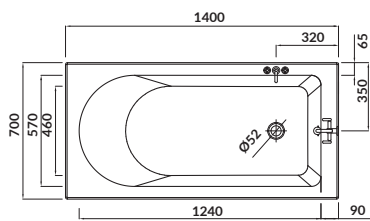

bathtub casing - side: S401-071

bathtub siphon: S904-004

STOP UV
LONG-LASTING ACRYLIC WHITE

KORAT

The clean, ascetic shape of **KORAT** bathtubs emphasizes its beauty, and specially shaped backrest zone turns bathing into a unique pleasure. The wide edge along the short side of the bathtub makes it easy to install the fittings. Bathtubs are available in five sizes, also in new large sizes: **KORAT 180** and **KORAT 170**. There is a possibility to buy an additional front and side casing perfectly matching the bathtub.