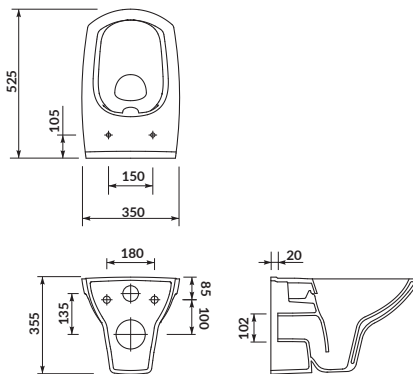

characteristics:

- **CleanOn** technology
- the unique **CERSANIT WHITE**
- highest hygiene standard
- 3/5L flushing system
- 10-year warranty on ceramics
- 2-year warranty for toilet seat

width×depth×height [cm] 35×52,5×35,5

the set includes:

CARINA duroplast, soft-close, easy-off toilet seat

CARINA

Wall hung bidet

cat. no.: K31-010 | index: CCBW1000150831

CARINA wall mounted bidet has a tap hole and is designed for installation with a concealed frame.

characteristics:

- the unique **CERSANIT WHITE**
- 10-year warranty on ceramics

width×depth×height [cm] 35,5×52,5×35,5