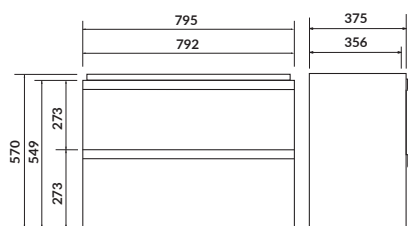

available colors:

white and grey