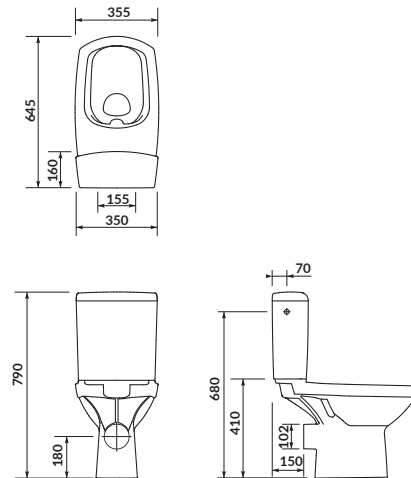

the set includes:

duroplast, soft-close, easy-off toilet seat