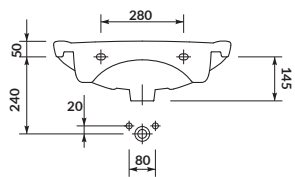

decorative siphon
CERSANIT