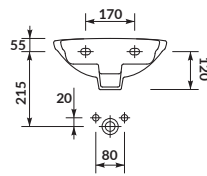

SIGMA

Corner washbasin

cat. no.: K11-0013 | index: CCWC1000020936

SIGMA 30 corner mounted washbasin is designed for small bathrooms. It has a corner opening for fittings and overflow outlet. Washbasin adapted for wall mounting.

characteristics:

- the unique **CERSANIT WHITE**
- easily washable surface
- easily washable surface
- 10-year warranty

width×depth×height [cm] 35×35×15