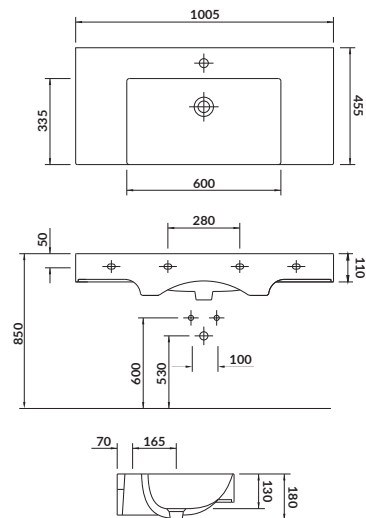

FURNITURE WASHBASINS

N

INVERTO 100

Furniture & countertop washbasin

cat. no.: K671-007 | index: CCWF1007902186

INVERTO furniture & countertop washbasin is made from high quality, lightweight and extremely sturdy **ROCKLITE** ceramic mass which easily withstands impact and loads. The countertop and furniture can be combined with washbasin cabinets or bathroom counters.

characteristics:

- the unique **CERSANIT WHITE**
- high quality of workmanship
- easily washable surface
- 10-year warranty

width×depth×height [cm] 100,5×45,5×18

N

INVERTO 80

Furniture & countertop washbasin - right

cat. no.: K671-006 | index: CCWF1007896131

INVERTO furniture & countertop washbasin is made from high quality, lightweight and extremely sturdy **ROCKLITE** ceramic mass which easily withstands impact and loads. The countertop and furniture can be combined with washbasin cabinets or bathroom counters.

characteristics:

- the unique **CERSANIT WHITE**
- high quality of workmanship
- easily washable surface
- 10-year warranty

width×depth×height [cm] 80,5×45,5×18