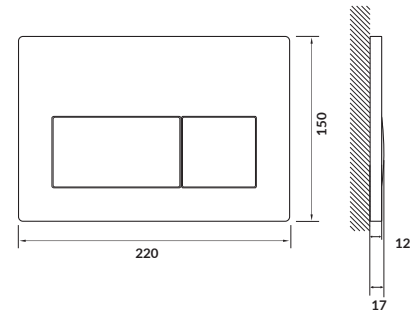

fits:

AQUA 0/2/4 concealed cistern frames