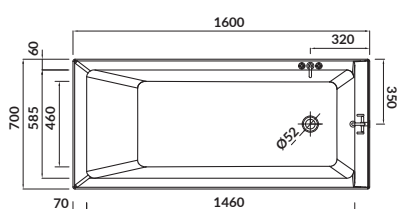

BALINEA 150×70

Rectangular bathtub

cat. no.: S301-142 | index: AZBR1000771331

characteristics:

- the unique **CERSANIT WHITE**
- double reinforcement
- adjustable legs included
- 10-year warranty

length×width×depth [cm] 150×70×40

height with legs [cm] 50 - 62

volume to overflow [l] 150

to be paired with:

bath casing - front: S401-067

bath casing - side: S401-071

bathtub siphon: S904-004