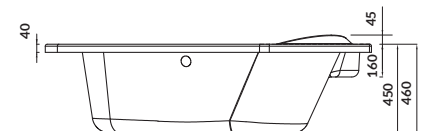

length×width×depth [cm] 160×100×45

height with legs [cm] 55–63

volume to overflow [l] 230

to be paired with:

bathtub casing: S401-117

bathtub siphon: S904-004

KALIOPE 153×100

Asymmetric bathtubs - left