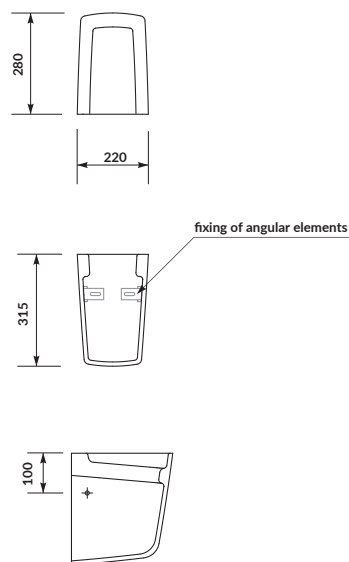

PEDESTALS AND SEMI-PEDESTALS

CARINA

Semi-pedestal

cat. no.: K31-003 | index: CCPS1000190936

CARINA semi-pedestal can be combined with **CARINA** and **COLOUR** series washbasins. It conceals the washbasin installation, thanks to which the interior of the bathroom is aesthetically pleasing.

characteristics:

- the unique **CERSANIT WHITE**
- 10-year warranty

width×depth×height [cm] 22×28×31,5

to be paired with:
CARINA and **COLOUR** washbasins