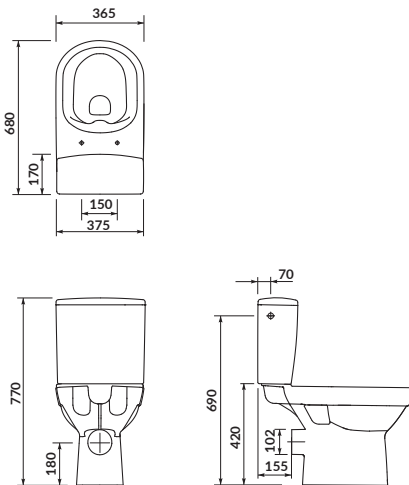

the set includes:

SLIM duroplast, soft-close, one button easy-off toilet seat