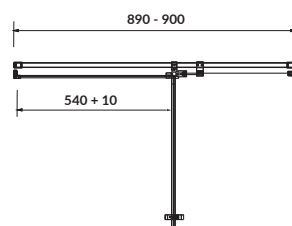

MODUO 80×195

Shower enclosure door with hinges - left

cat. no.: S162-003 | index: EZZD1000296332

characteristics:

- CleanPro coating
- 6 mm safety glass
- metal handles
- chrome-plated wall support bar included
- column hinge with door lift function
- 3-year warranty

width×height [cm] 80×195