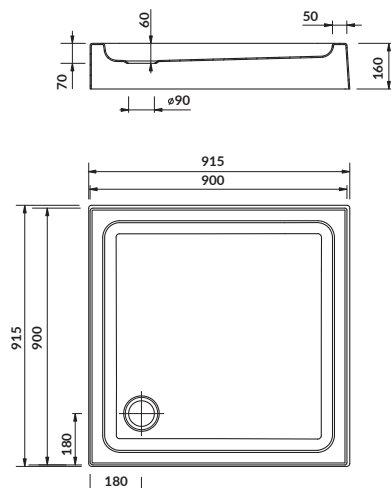

characteristics:

- premium quality acrylic
- double reinforcement
- 10-year warranty

width×depth×height [cm] 90×90×16

depth to the bottom [cm] 6

drain diameter [mm] 90

to be paired with:

shower tray siphon: S904-006