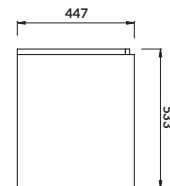

characteristics:

- hidden handles
- **AQUASAFE** technology
- full extension drawer
- 2-year warranty on the furniture

width×depth×height [cm] 99,4×44,7×53,3

available colors:

white, grey matt and oak veneer