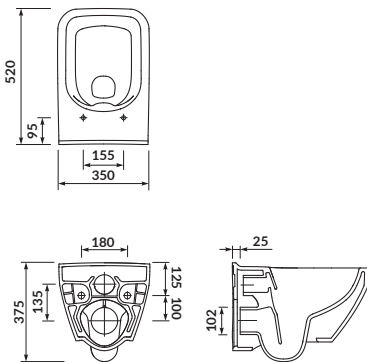

to be paired with:

SLIM duroplast, soft-close, one button easy-off toilet seat