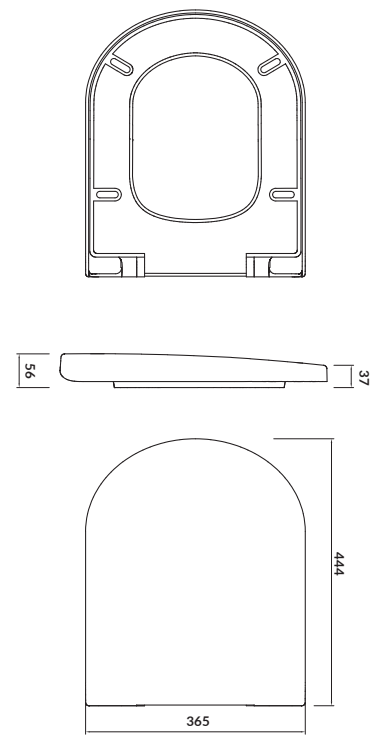

characteristics:

- highest quality duroplast
- 2-year warranty

width×depth [cm] 36,5×44,4

CARINA SLIM

Toilet seat

cat. no.: K98-0135 | index: CSSD1003571852

CARINA SLIM toilet seat is made of damage-resistant duroplast. The face of the model has been profiled to achieve a streamlined shape. The toilet seat is equipped with a soft-close system and one button easy-off system.