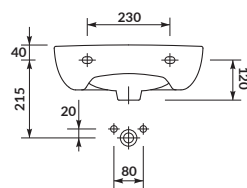

PRESIDENT 45

Wall hung washbasin,
without opening for fittings

cat. no.: K08-001 | index: CCWS1000300936

PRESIDENT 45 wall hung washbasin ensures that it fits perfectly into any bathroom. The model does not have an opening for fittings. Washbasin can be mounted with cabinets, **PRESIDENT** pedestal and semi-pedestal or with a decorative siphon directly to the wall.

characteristics:

- the unique **CERSANIT WHITE**
- easily washable surface
- 10-year warranty

width×depth×height [cm] 44,5×35×16

to be assembled with:
decorative **CERSANIT** siphon,
PRESIDENT semi- or pedestal