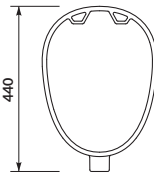

Urinal partition

cat. no.: K11-0031 | index: CCRZ1000010936

Ceramic urinal partition slightly rounded at the top and tapering towards the bottom. The universal design makes the model a perfect match for all urinals.

characteristics:

- the unique **CERSANIT WHITE**
- color consistency with other **CERSANIT** products
- product made of ceramic
- 10-year warranty on ceramics

width×depth×height [cm] 8×40×68