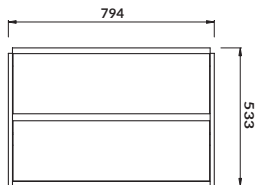

available colors:

white, grey matt and oak veneer

furniture washbasin
CREA 80