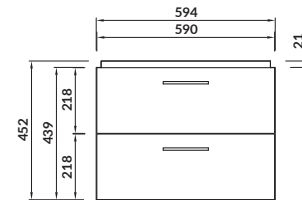

available colors:

white, grey, walnut