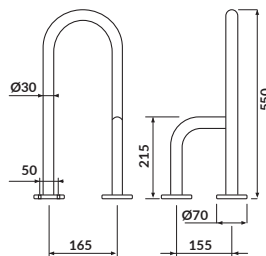

characteristics:

- stainless steel
- maximum load: 120 kg
- 2-year warranty

width×depth×height [cm] 23×55×23