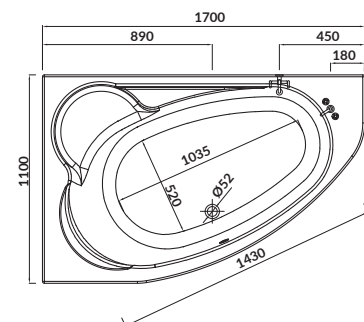

STOP UV
LONG-LASTING ACRYLIC WHITE

KALIOPE

KALIOPE is the essence of style and comfort. Asymmetric bathtubs from this series have a profiled interior and seat as well as wide edges on which you can place your bathing accessories. Available in three sizes. A dedicated casing can be purchased for all bathtub variants.

KALIOPE 170×110

Asymmetric bathtubs – left

cat. no.: S301-114 | index: AZBA1000130590

characteristics:

- the unique **CERSANIT WHITE**
- double reinforcement
- adjustable legs included
- 10-year warranty

length×width×depth [cm] 170×110×45

height with legs [cm] 55-63

volume to overflow [l] 240

to be paired with:

bathtub casing: S401-095

bathtub siphon: S904-004