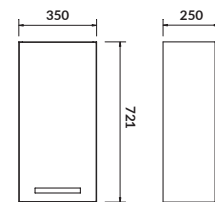

MELAR 40

Washbasin cabinet

cat. no.: S614-008 | index: FZZW1006062160

The simple design and material of the **MELAR** washbasin cabinet ensure comfortable and easy cleaning. The cabinet has been equipped with two spacious drawers as well as practical and elegant chrome handles. This model is designed for wall hung or free standing assembly under various washbasins of size 40.

characteristics:

- wall hung or standing
- 2-year warranty on the furniture

width×depth×height [cm] 39,3×21,5×66,1

available colors:
white

MELAR 72

Wall hung cabinet

cat. no.: S614-005 | index: FZZH1000473481

MELAR wall hung cabinet with a system of practical shelves that will allow you to conveniently manage the space of any bathroom. The model is made of lacquered particle board and finished in shiny white. In the lower part of the door there is a modern, chrome-plated handle.

characteristics:

- 2-year warranty on the furniture

width×depth×height [cm] 35×25×72,1

available colors:
white