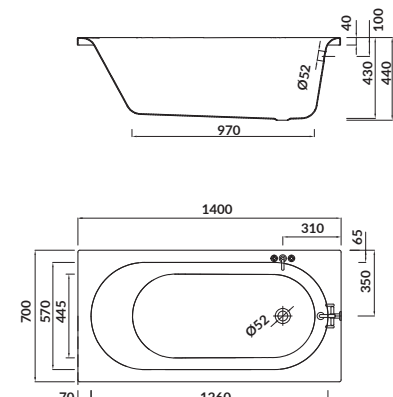

OCTAVIA 140×70

Rectangular bathtub

cat. no.: S301-250 | index: AZBR1002740032

characteristics:

- the unique **CERSANIT WHITE**
- double reinforcement
- adjustable legs included
- 10-year warranty

length×width×depth [cm] 140×70×43

height with legs [cm] 53-65

volume to overflow [l] 140

to be paired with:

bathtub casing - front: S401-066

bathtub casing - side: S401-071

bathtub siphon: S904-004