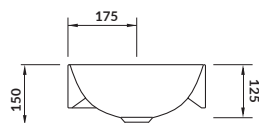

COUNTERTOP WASHBASINS