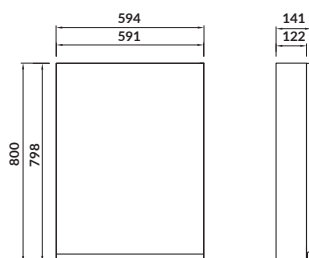

MODUO 40 DSM

Wall hung cabinet

- ☐ cat. no.: S590-028-DSM | index: FZZH1000851784
- ☐ cat. no.: S590-029-DSM | index: FZZH1000861784

MODUO 40 cabinet is designed for small bathroom accessories. Its depth is matched to mirror cabinets and the open module of this collection. This enables the creation of elegant cabinet arrangements, forming a uniform surface above the washbasin or toilet area of the bathroom. The cabinet can be connected horizontally or vertically. It is made of MDF board. The cabinet doors have comfortable milled handles. They are equipped with the soft-close system. They can be mounted as left- or right-hand door. Inside the cabinet there are elegant glass shelves.

characteristics:

- left- or right-hand door installation
- soft-close system
- easy installation
- hidden handles
- 2-year warranty on the furniture

width×depth×height [cm] 40×14,1×80

available colors:
white and grey