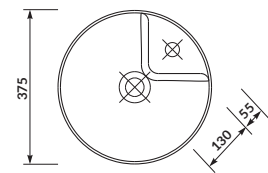

countertop cabinet
CREA 120/100/80

countertop cabinet
INVERTO 100/80

countertop cabinet
VIRGO 80/60

countertop
MODUO
140/120/118/100/80/60