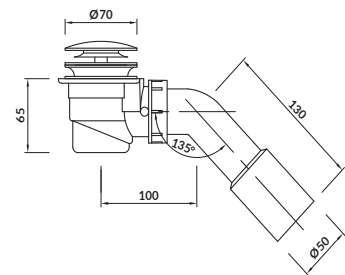

characteristics:

- 2-year warranty

length×width×height [cm] 7×7×6,5

to be paired with:

CERSANIT CREA and ZEN freestanding bathtubs

STORAGE

BATHROOM FURNITURE

N