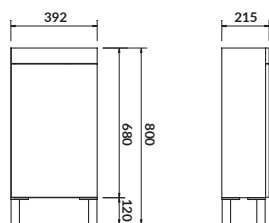

SMART 40

Washbasin cabinet

☐	cat. no.: S568-022	index: FZZW1006283622
☐	cat. no.: S568-023	index: FZZW1006293622

SMART cabinet for furniture washbasins has a shiny, grey or white front with a delicate texture of light wood on the body. It is equipped with the **PUSH** system, which guarantees comfortable opening with a single push. Additionally, on the left side of the cabinet, there is an elegant, chrome-plated towel holder. The furniture is intended for hanging and standing assembly.

characteristics:

- push system
- easily washable surface
- 2-year warranty on the furniture

width×depth×height [cm] 39,2×21,5×68

available colors:
white and grey

SMART 170

Pillar

☐	cat. no.: S568-006	index: FZZP1000940979
☐	cat. no.: S568-007	index: FZZP1000950979

The white or grey **SMART** pillar has the **PUSH** system, which ensures comfortable opening with a single push of the door and strong hinges guarantee many years of pillar usage. The pillar is made of durable MDF board and has been adapted to be hung on the wall or placed on the floor.

characteristics:

- push system
- easily washable surface
- 2-year warranty on the furniture

width×depth×height [cm] 42×32×170

available colors:
white and grey