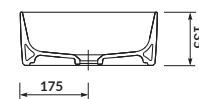

characteristics:

- the unique **CERSANIT WHITE**
- high quality of workmanship
- suitable for many types of furniture
- easily washable surface
- 10-year warranty

width×depth×height [cm] 35×35×13,5

CREA 38B