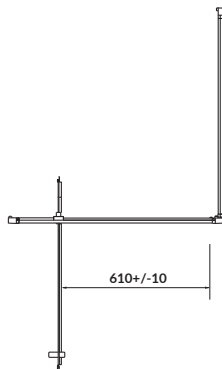

ARTECO 90×90×190

PIVOT corner shower enclosure

cat. no.: S157-010 | index: EZZS1001015980

characteristics:

- CleanPro coating
- 5 mm safety glass
- metal handles
- PIVOT type hinge
- 3-year warranty

width×depth×height [cm] 90×90×190