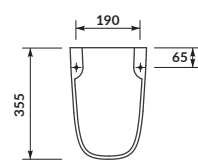

PARVA

Pedestal

cat. no.: K27-026 | index: CCPP1000072164

The elegant **PARVA** pedestal to be combined with **PARVA** series washbasins. Its height ensures comfortable use of the washbasin.

characteristics:

- the unique **CERSANIT WHITE**
- 10-year warranty

width×depth×height [cm] 19×18×71,5

to be paired with:
PARVA washbasins

PRESIDENT

Semi-pedestal

cat. no.: K08-012 | index: CCPS1000070936

PRESIDENT pedestal is a stable base that conceals the washbasin connection and has a decorative function. It can be combined well with washbasins from **PRESIDENT** and **ARTECO** series.

characteristics:

- the unique **CERSANIT WHITE**
- 10-year warranty

width×depth×height [cm] 27×28×34

To be paired with:
PRESIDENT and **ARTECO** washbasins

MARKET

Semi-pedestal

cat. no.: K18-004 | index: CCPS1000050936

The classic **MARKET** pedestal can be combined well with **MARKET** washbasin. Pedestal conceals the installation of the washbasin, giving the bathroom an elegant nature.

characteristics:

- the unique **CERSANIT WHITE**
- 10-year warranty

width×depth×height [cm] 23×32×33,5

to be paired with:
MARKET washbasins