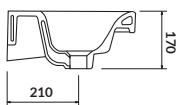

MODUO 50

Furniture washbasin

cat. no.: K116-009 | index: CCWF1007762074

The ceramic furniture washbasin **MODUO 50**, high quality of workmanship, proven functionality, can be mounted with furniture or on its own, it can also be combined with the following furniture: **CREA, LARA, MELAR, SMART, MODUO.**

characteristics:

- the unique **CERSANIT WHITE**
- suitable for many types of furniture
- easily washable surface
- high quality of workmanship
- 10-year warranty

width×depth×height [cm] 50×40×17