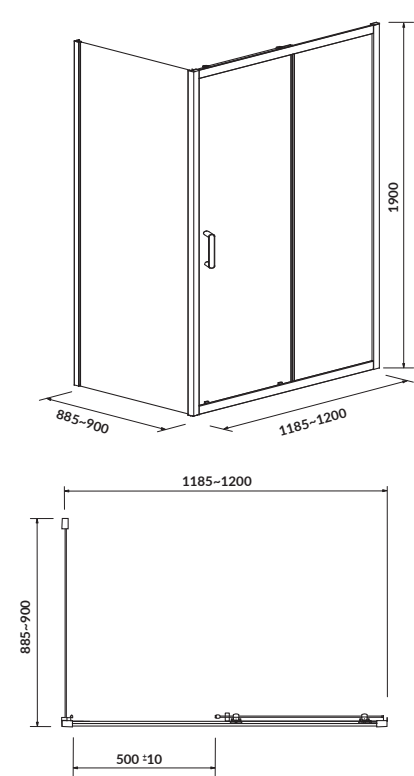

ZIP 90×90×190

Halfround shower enclosure

cat. no.: S154-002 | index: EZZF1001901486

characteristics:

- CleanPro coating
- metal handles
- 5 mm safety glass
- double metal rollers on top and bottom
- 3-year warranty

width×depth×height [cm] 90×90×190

ZIP 100×80×190

Sliding shower enclosure

cat. no.: S154-003 | index: EZZS1000961483

characteristics:

- CleanPro coating
- metal handles
- 5 mm safety glass
- double metal rollers on top and bottom
- 3-year warranty

width×depth×height [cm] 100×80×190

ZIP 120×90×190

Sliding shower enclosure

cat. no.: S154-004 | index: EZZS1000971483

characteristics:

- CleanPro coating
- metal handles
- 5 mm safety glass
- double metal rollers on top and bottom
- 3-year warranty

width×depth×height [cm] 120×90×190