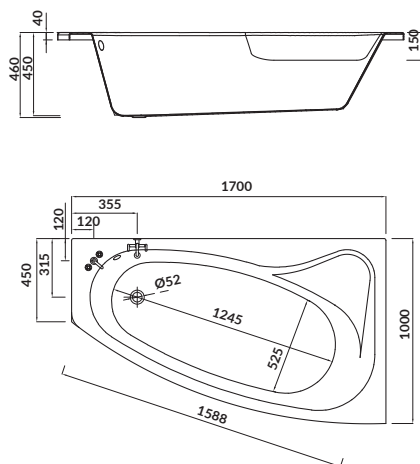

SICILIA 160×100

Asymmetric bathtubs – left

cat. no.: S301-036 | index: AZBA1000310053

characteristics:

- the unique **CERSANIT WHITE**
- double reinforcement
- adjustable legs included
- 10-year warranty

length×width×depth [cm] 160×100×45

height with legs [cm] 55-67

volume to overflow [l] 220

to be paired with:

bathtub casing: S401-039

bathtub siphon: S904-004