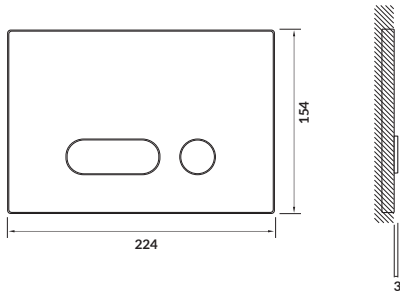

fits:

AQUA 0/2/4 concealed cistern frames