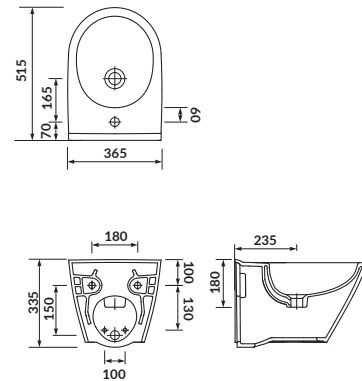

CITY OVAL

Wall hung bowl CleanOn

cat. no.: K35-025 | index: CCHZ1001421986

CITY OVAL wall hung bowl has a hidden fixation system which increases the aesthetics and makes the installation easier. It is equipped with the innovative **CleanOn** technology, which guarantees hygiene and safety. It allows flow of the water to thoroughly wash the inside of the bowl, leaving it clean and fresh. The rimless design also leaves no room for bacteria and germs to accumulate.

characteristics:

- **CleanOn** technology
- the unique **CERSANIT WHITE**
- hidden fixation system
- highest hygiene standard
- 2/4, 3/5L flushing system
- 10-year warranty on ceramics

width×depth×height [cm] 36×50,5×37

to be paired with:

CITY OVAL SLIM duroplast, soft-close, one button easy-off toilet seat

CITY OVAL

SET 743 wall hung bowl CleanOn

cat. no.: K701-104 | index: SZCZ1001681773

CITY OVAL wall hung bowl has a hidden fixation system which increases the aesthetics and makes the installation easier. It is equipped with the innovative **CleanOn** technology, which guarantees hygiene and safety. It allows flow of the water to thoroughly wash the inside of the bowl, leaving it clean and fresh. The rimless design also leaves no room for bacteria and germs to accumulate.

The set includes the **SLIM** toilet seat, whose simple construction ensures easy cleaning, and the innovative one button easy-off system allows for quick and easy removal at the touch of a button. The soft-close system will ensure that the toilet seat will gradually lower, preventing it from suddenly hitting the bowl.

characteristics:

- **CleanOn** technology
- the unique **CERSANIT WHITE**
- hidden fixation system
- highest hygiene standard
- 2/4, 3/5L flushing system
- 10-year warranty on ceramics
- 2-year warranty for toilet seat