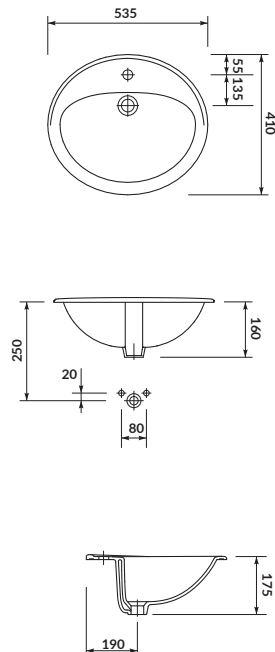

CALLA 54

Washbasin in a counter

cat. no.: K11-0096 | index: CCWT1000070901

The modern **CALLA 54** washbasin, that is flush-mounted in a countertop, comes with a centrally located opening for fittings and the overflow outlet. A template is included with the washbasin for easy cutting out of the mounting holes.

characteristics:

- the unique **CERSANIT WHITE**
- easily washable surface
- 10-year warranty

width×depth×height [cm] 53,5×41×17,5