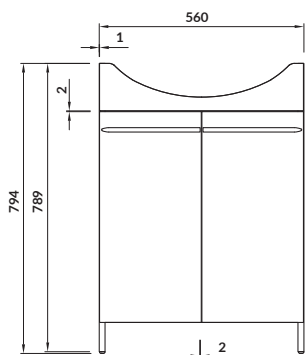

characteristics:

- easy assembly
- chrome-plated handles
- 10-year warranty on ceramics
- 2-year warranty on the furniture

width×depth×height [cm] 56×33,5×79,4

available colors:

white

ARSENA

Mirror with shelf