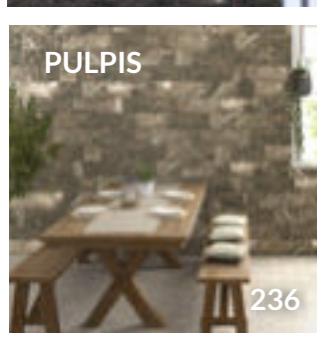

Muralla Blanco 40x60cm. / 15,7"x23,6" (Wall)
Goa Haya 20x120cm. / 7,9"x47,2" (Floor)

Marble Charm
In & Out
Wood Philosophy
Stone Spirit

Projects

by Bestile

Follow us at:

BESTILE

BESTILE

Partida Torreta S/N
12110 - Alcora
Castellón ESPAÑA
+34 964 367 320