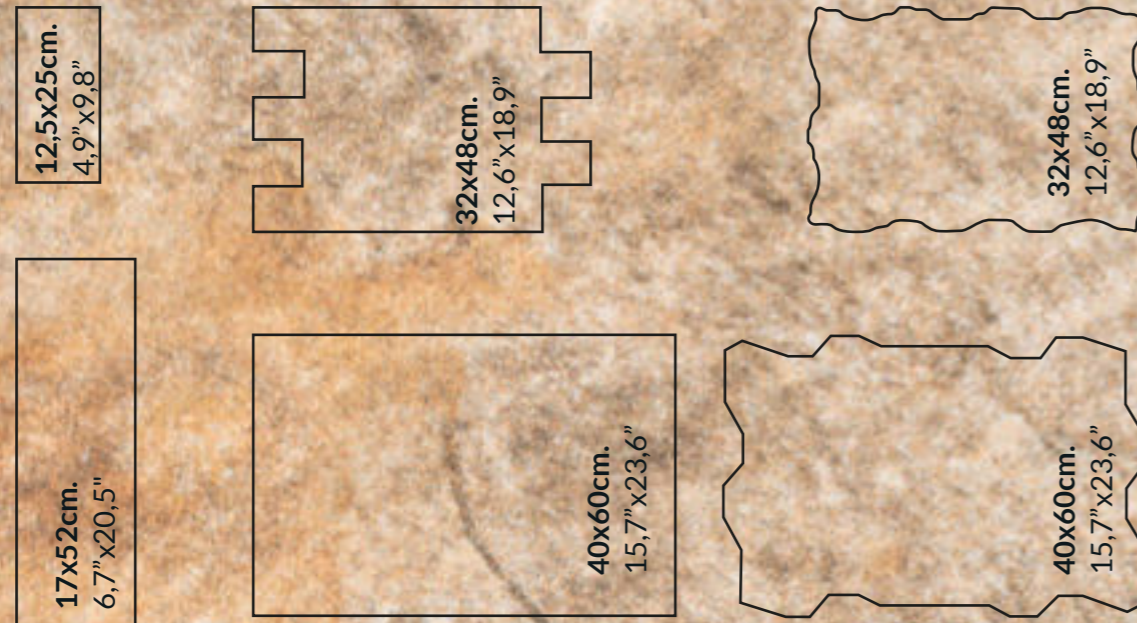

STONE SPIRIT

These series are the perfect choice for those accent walls, you've been dreaming of!

BESTILE

Extraordinary power to enhance any space

Porcelain tiles focused on the stones, that evocate a time of renewal and the fleeting nature of life, which achieve perfect results.

212 Ordesa 12,5x25cm	238 Old Caravista 17x52cm. & 32x48cm
218 Brickstone 16,3x51,7cm	242 Ribassos 32x48cm
222 Centenar 17x52cm	246 Baluarte 40x60cm
228 Tikal 16,3x51,7cm	250 Espiga 40x60cm
232 Kerala 17x52cm	254 Grava 40x60cm
236 Pulpis 16,3x51,7cm	258 Muralla 40x60cm

Stone Spirit