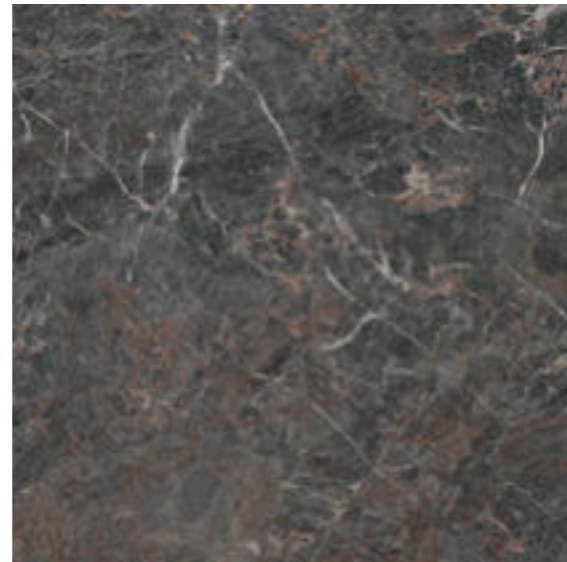

Matisse

RECTIFIED POLISHED PORCELAIN TILES

Available Colours

Matisse Cobalto
120x120cm. / 47,2"x47,2"

Matisse Ocean
120x120cm. / 47,2"x47,2"

Matisse Turquesa
120x120cm. / 47,2"x47,2"

Matisse Red
120x120cm. / 47,2"x47,2"