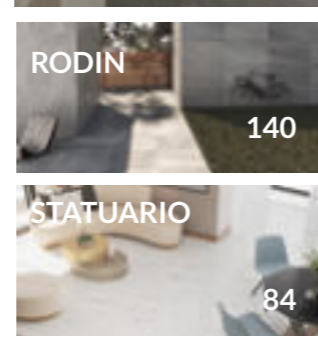

Muralla Blanco 40x60cm. / 15,7"x23,6" (Wall)
Goa Haya 20x120cm. / 7,9"x47,2" (Floor)

Marble Charm
In & Out
Wood Philosophy
Stone Spirit

Projects

by Bestile

Follow us at:

BESTILE

BESTILE

Partida Torreta S/N
12110 - Alcora
Castellón ESPAÑA
+34 964 367 320