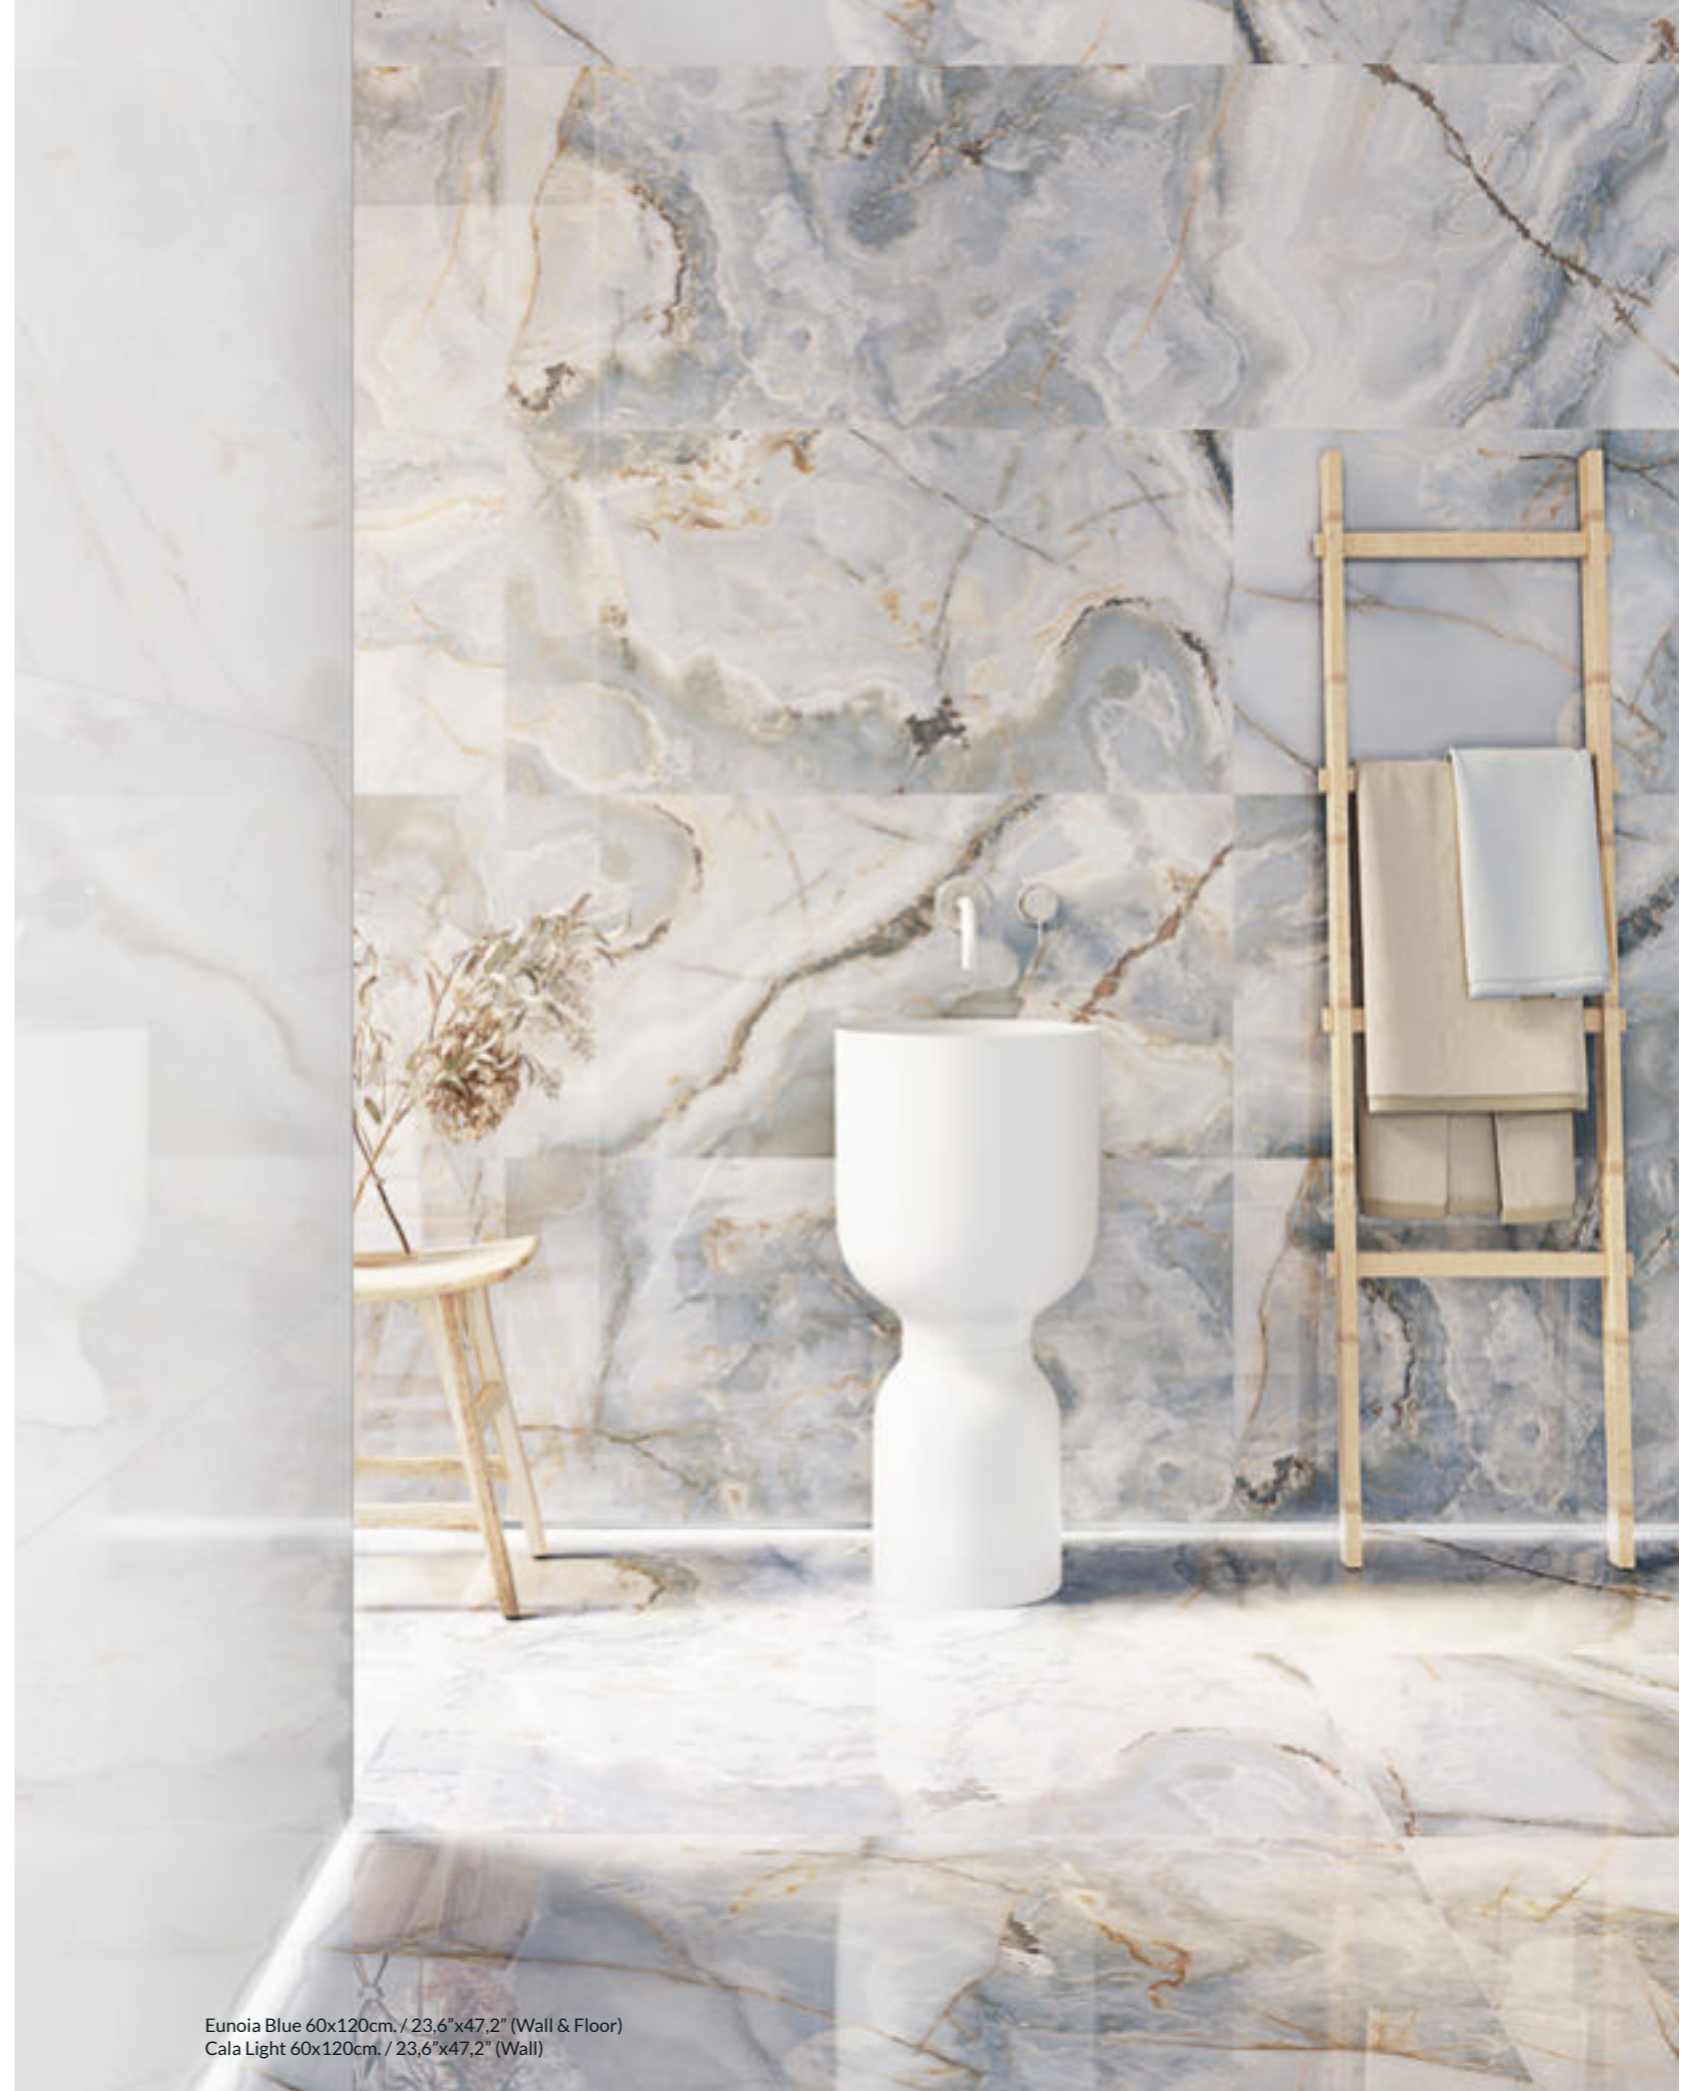

Eunoia Blue 60x120cm. / 23,6"x47,2" (Wall & Floor)
Cala Light 60x120cm. / 23,6"x47,2" (Wall)