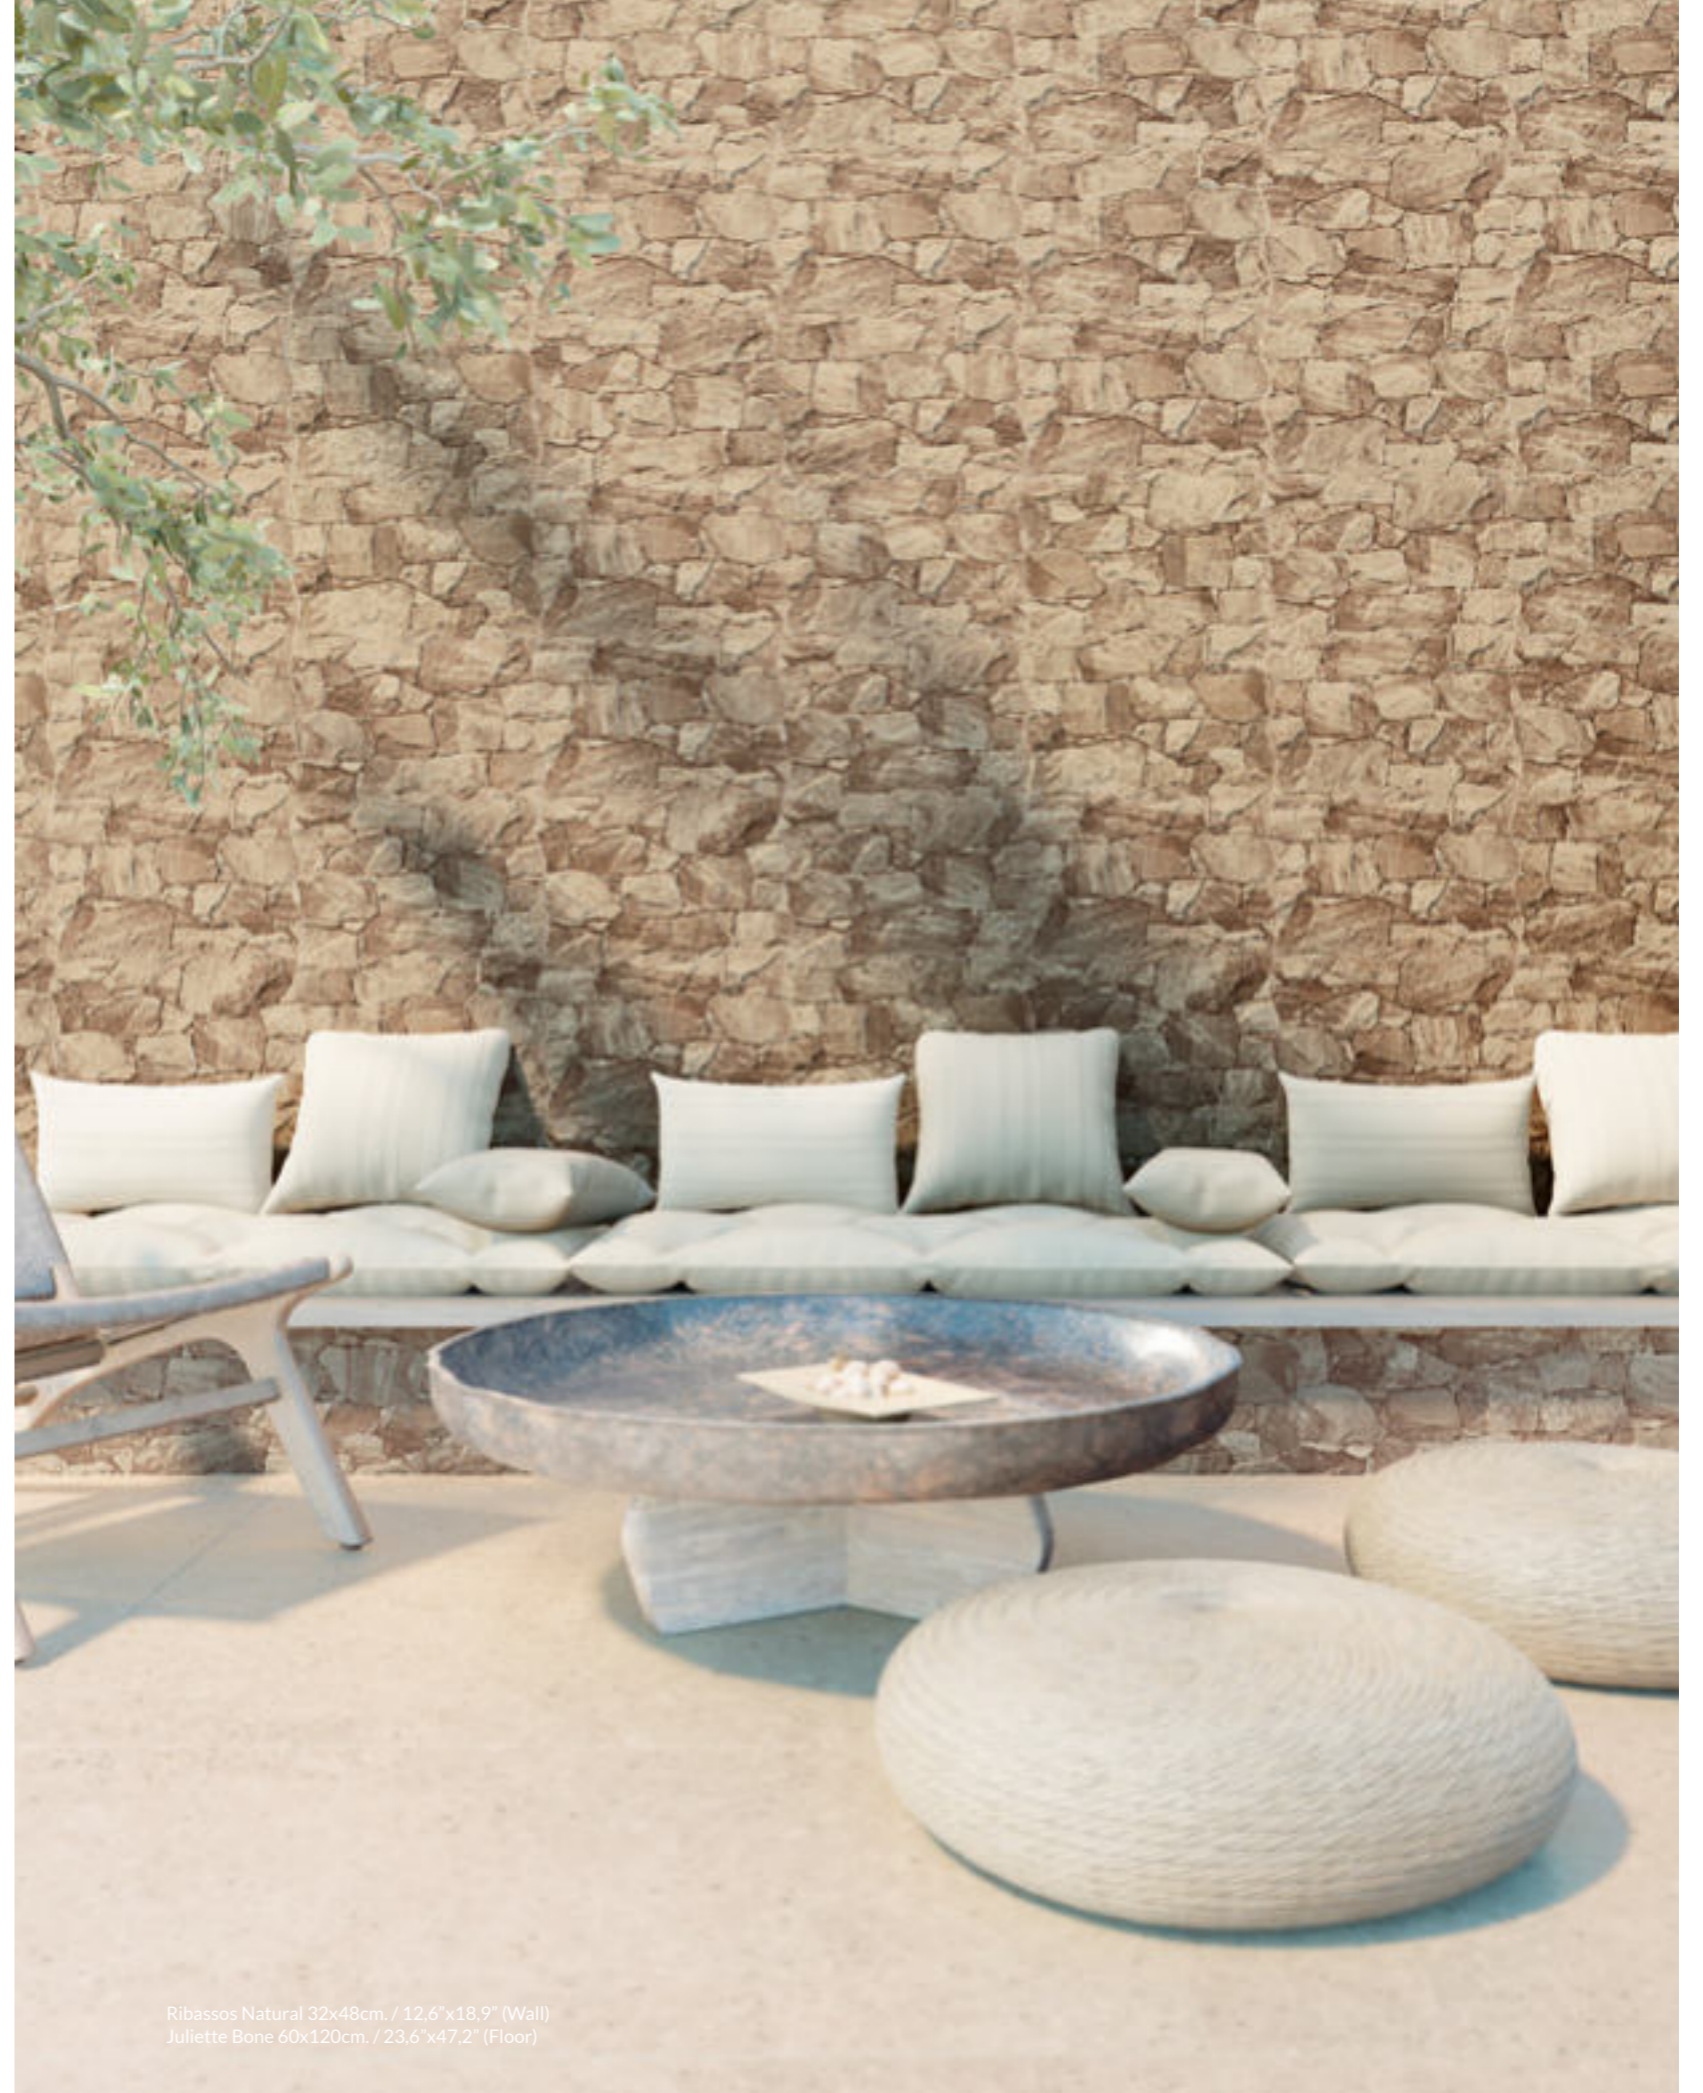

Ribassos Natural 32x48cm. / 12,6"x18,9" (Wall)
Juliette Bone 60x120cm. / 23,6"x47,2" (Floor)