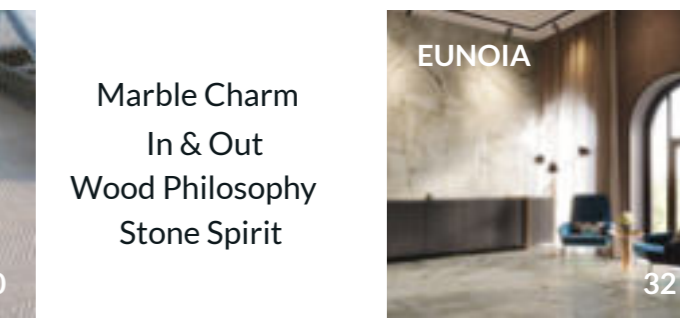

Marble Charm
In & Out
Wood Philosophy
Stone Spirit