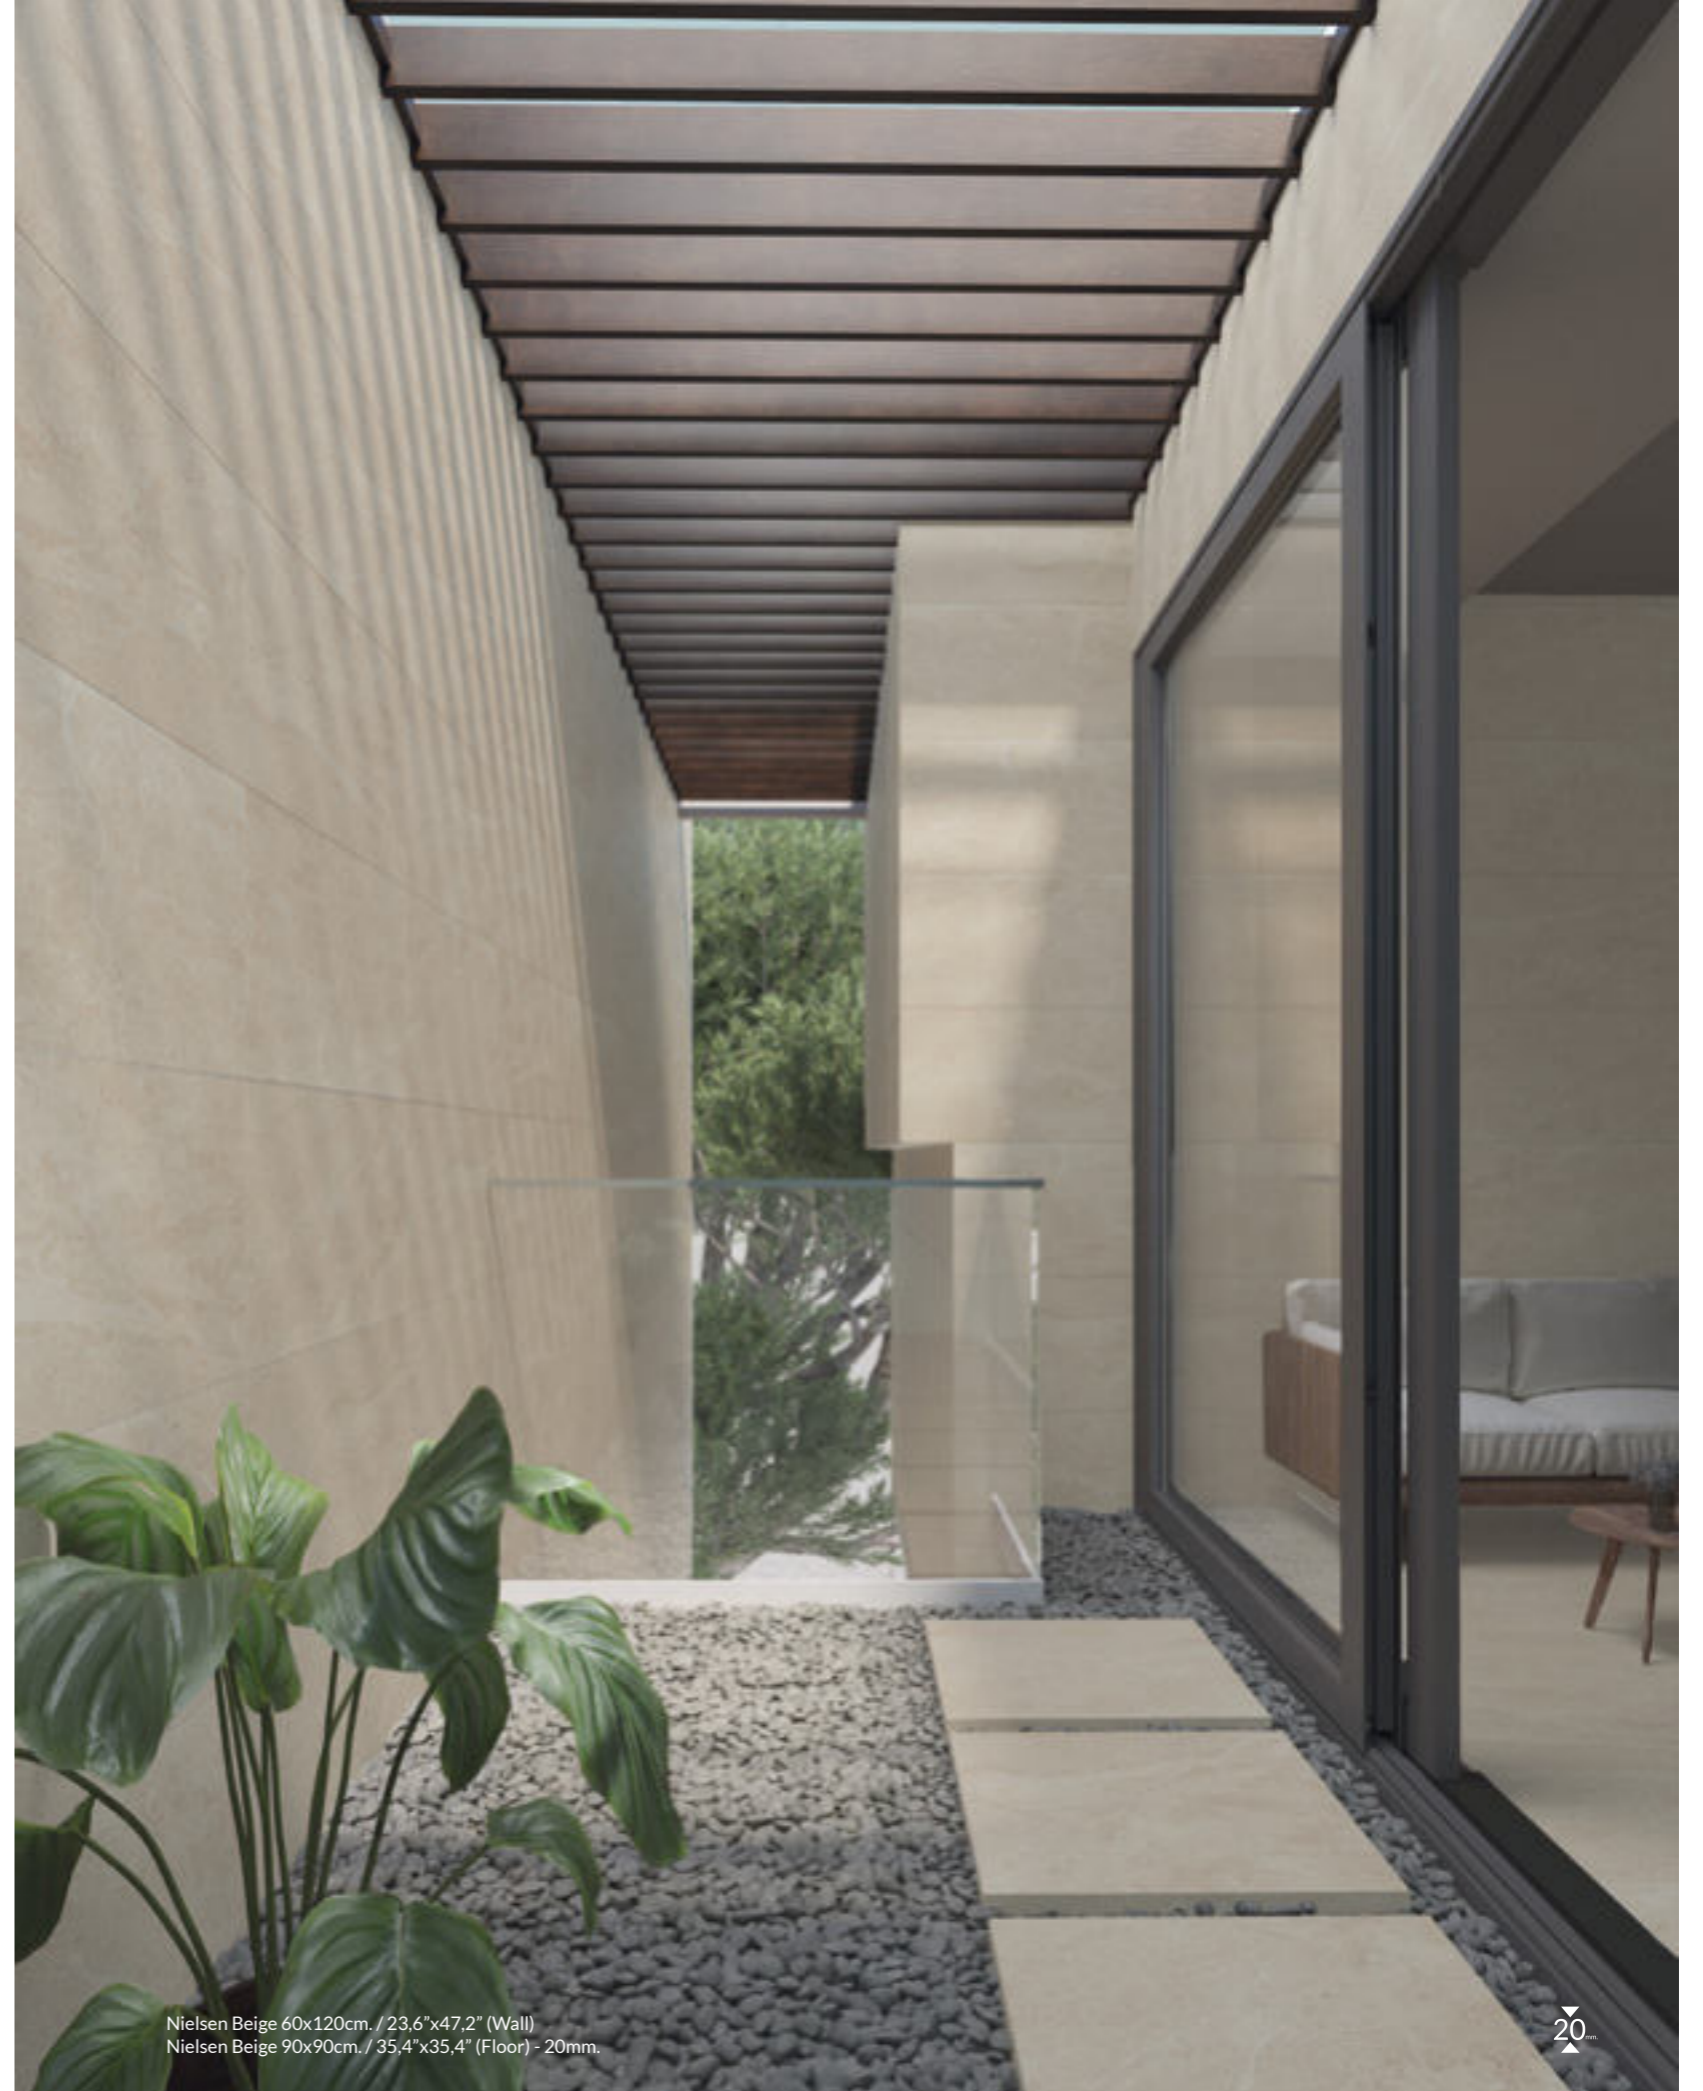

Nielsen Beige 60x120cm. / 23,6"x47,2" (Wall)
Nielsen Beige 90x90cm. / 35,4"x35,4" (Floor) - 20mm.

20