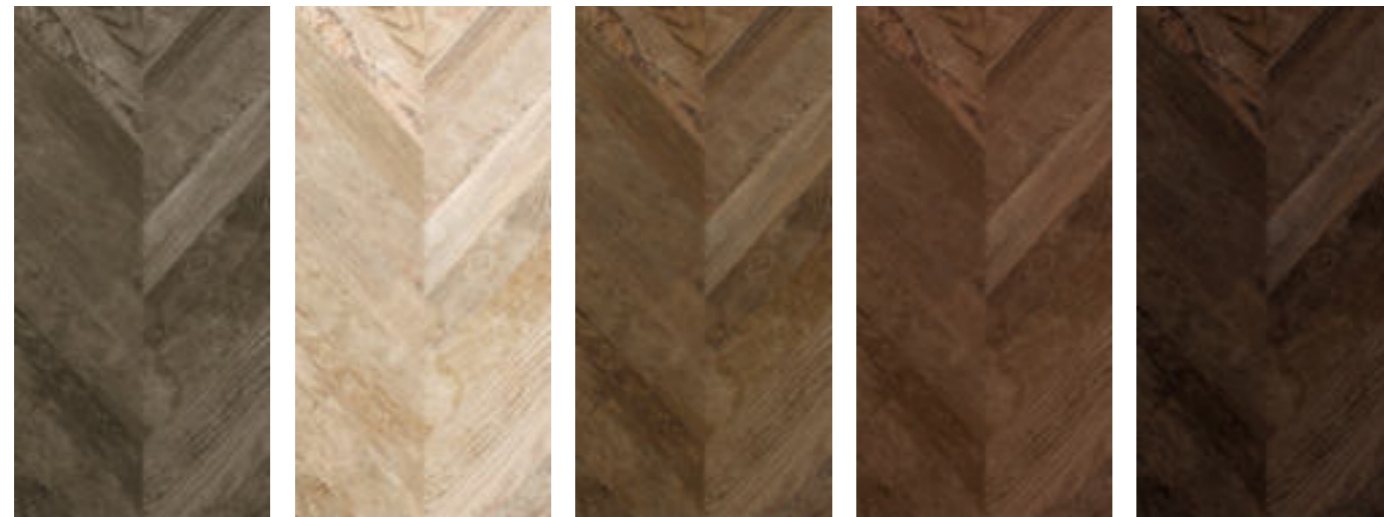

Available Colours

Velazquez Grey
45x90cm / 17,7"x35,4"

Velazquez Fresno
45x90cm / 17,7"x35,4"

Velazquez Nogal
45x90cm / 17,7"x35,4"

Velazquez Natural
45x90cm / 17,7"x35,4"

Velazquez Wengue
45x90cm / 17,7"x35,4"

Technical Features

Available Sizes

– 45x90cm. / 17,7"x35,4" - GPR

	Pz/box	Sqm/box	Kg/box	Bx/Pallet	Sqm/Pallet	Kg/Pallet
45x90	3pz	1,22	30,38	32bx	39,04	990

Different graphics randomly packaged