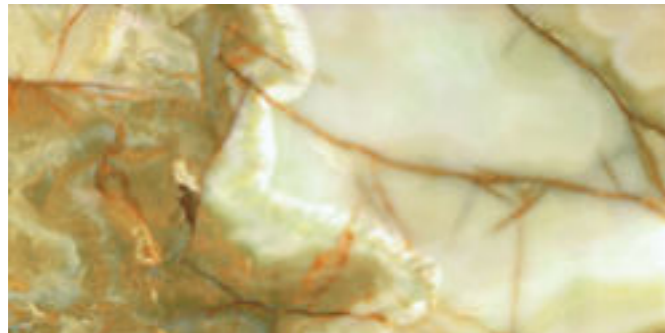

Eunoia

RECTIFIED POLISHED PORCELAIN TILES

Available Colours

Eunoia Grey 60x120cm. / 23,6"x47,2"

Eunoia Beige 60x120cm. / 23,6"x47,2"

Eunoia Blue 60x120cm. / 23,6"x47,2"

Eunoia Pink 60x120cm. / 23,6"x47,2"

Eunoia Green 60x120cm. / 23,6"x47,2"