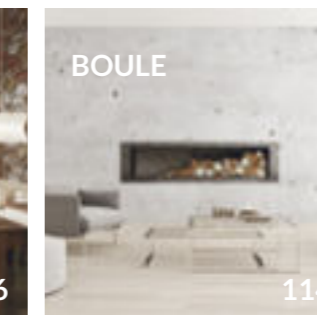

Marble Charm
In & Out
Wood Philosophy
Stone Spirit