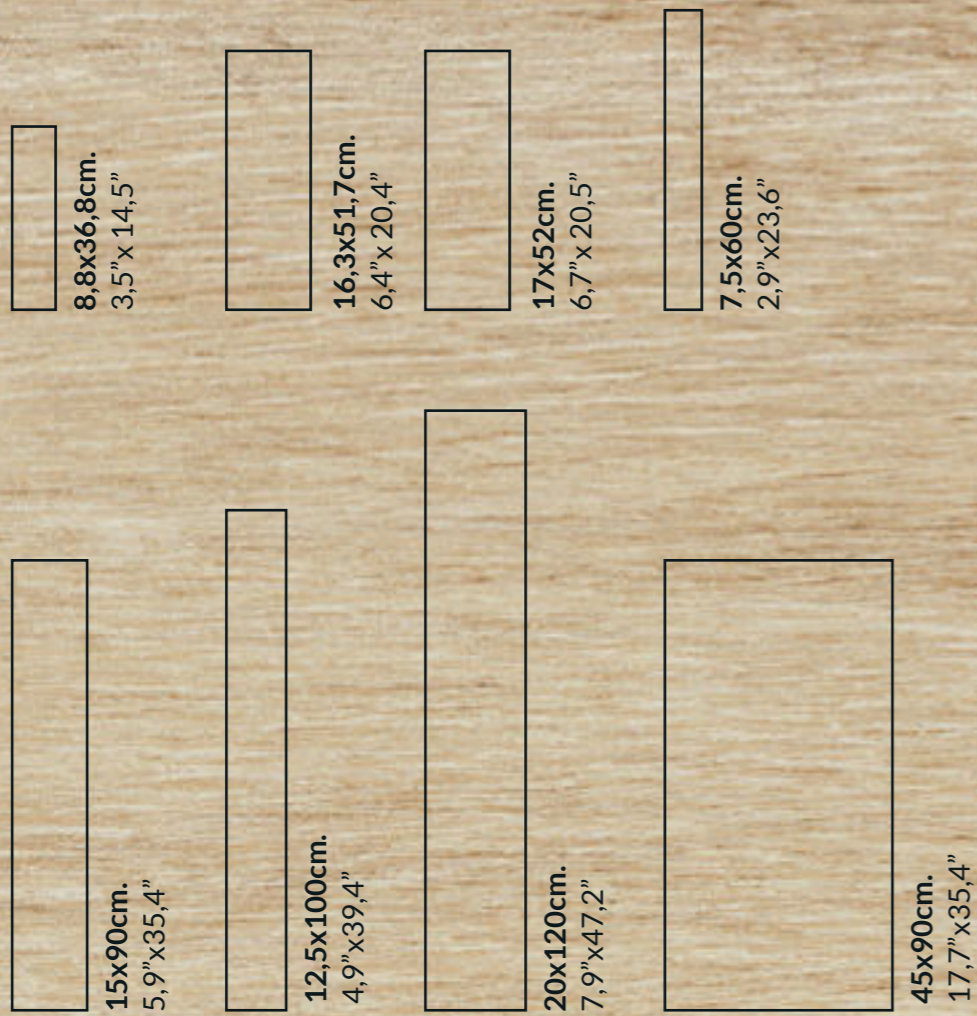

WOOD PHILOSOPHY

New products highlighted in beautiful settings that take you into their worlds.

What's the key to natural-look decorations?

Wood Philosophy series are the perfect combination of upscale, yet amazing design and passion in every detail that reflects Bestile's unique lifestyle vision.

150 Atlas 7,5x60cm, 8,8x36,8cm, 12,5x100cm, 15x90cm, 20x120cm & 25,8x29cm	182 Montblanc 7,5x60cm, 8,8x36,8cm, 12,5x100cm, 15x90cm & 20x120cm
156 Cedro 7,5x60cm, 8,8x36,8cm, 12,5x100cm, 15x90cm & 20x120cm	186 Orinoco 7,5x60cm, 8,8x36,8cm, 12,5x100cm, 15x90cm & 20x120cm
160 Coleur 7,5x60cm, 8,8x36,8cm, 12,5x100cm, 15x90cm & 20x120cm	190 Worrys 7,5x60cm, 8,8x36,8cm, 12,5x100cm, 15x90cm & 20x120cm
164 District 7,5x60cm, 8,8x36,8cm, 12,5x100cm, 15x90cm & 20x120cm	194 Greco 45x90cm
168 Florisant 7,5x60cm, 8,8x36,8cm, 12,5x100cm, 15x90cm & 20x120cm	198 Velazquez 45x90cm
172 Goa 7,5x60cm, 8,8x36,8cm, 12,5x100cm, 15x90cm & 20x120cm	202 Taisha 16,3x51,7
178 Legno 7,5x60cm, 8,8x36,8cm, 12,5x100cm, 15x90cm & 20x120cm	206 Tikal Wood 16,3x51,7