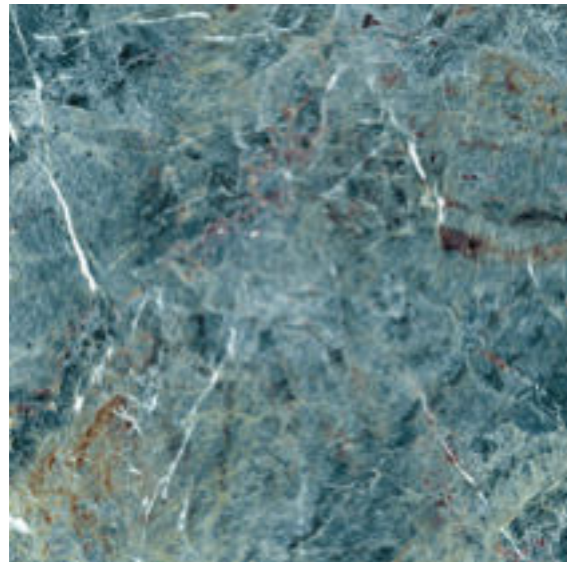

Matisse

RECTIFIED POLISHED PORCELAIN TILES

Available Colours

Matisse Cobalto
120x120cm. / 47,2"x47,2"

Matisse Ocean
120x120cm. / 47,2"x47,2"

Matisse Turquesa
120x120cm. / 47,2"x47,2"

Matisse Red
120x120cm. / 47,2"x47,2"