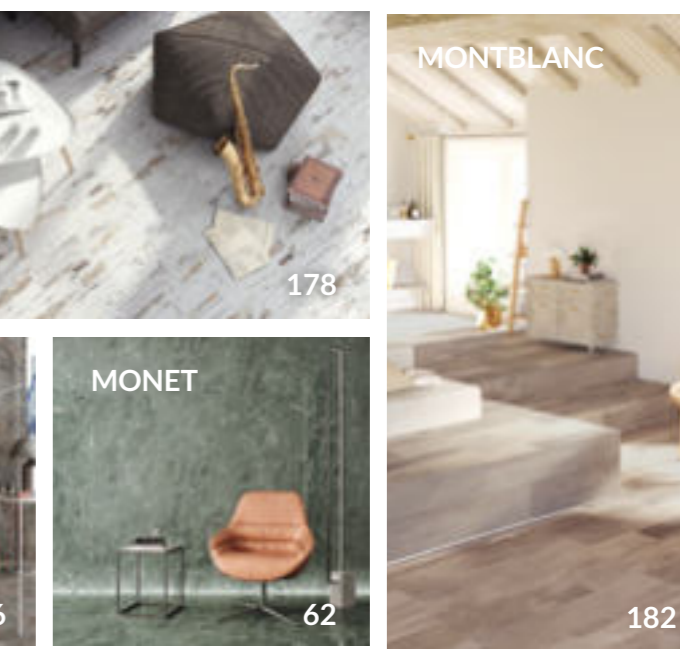

Muralla Blanco 40x60cm. / 15,7"x23,6" (Wall)
Goa Haya 20x120cm. / 7,9"x47,2" (Floor)

Marble Charm
In & Out
Wood Philosophy
Stone Spirit

Projects

by Bestile

Follow us at:

BESTILE

BESTILE

Partida Torreta S/N
12110 - Alcora
Castellón ESPAÑA
+34 964 367 320