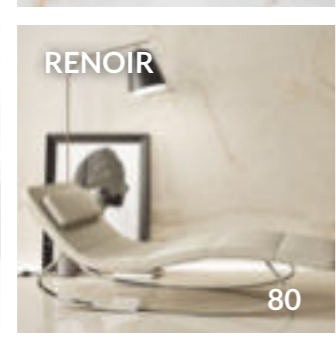

Muralla Blanco 40x60cm. / 15,7"x23,6" (Wall)
Goa Haya 20x120cm. / 7,9"x47,2" (Floor)

Marble Charm
In & Out
Wood Philosophy
Stone Spirit

Projects

by Bestile

Follow us at:

BESTILE

BESTILE

Partida Torreta S/N
12110 - Alcora
Castellón ESPAÑA
+34 964 367 320