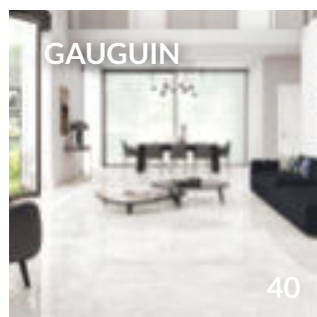

Muralla Blanco 40x60cm. / 15,7"x23,6" (Wall)
Goa Haya 20x120cm. / 7,9"x47,2" (Floor)

Marble Charm
In & Out
Wood Philosophy
Stone Spirit

Projects

by Bestile

Follow us at:

BESTILE

BESTILE

Partida Torreta S/N
12110 - Alcora
Castellón ESPAÑA
+34 964 367 320