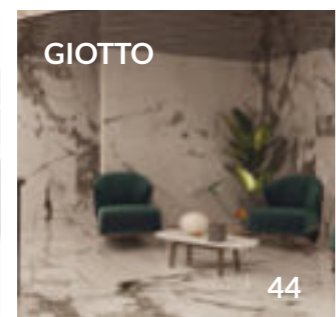

Muralla Blanco 40x60cm. / 15,7"x23,6" (Wall)
Goa Haya 20x120cm. / 7,9"x47,2" (Floor)

Marble Charm
In & Out
Wood Philosophy
Stone Spirit

Projects

by Bestile

Follow us at:

BESTILE

BESTILE

Partida Torreta S/N
12110 - Alcora
Castellón ESPAÑA
+34 964 367 320