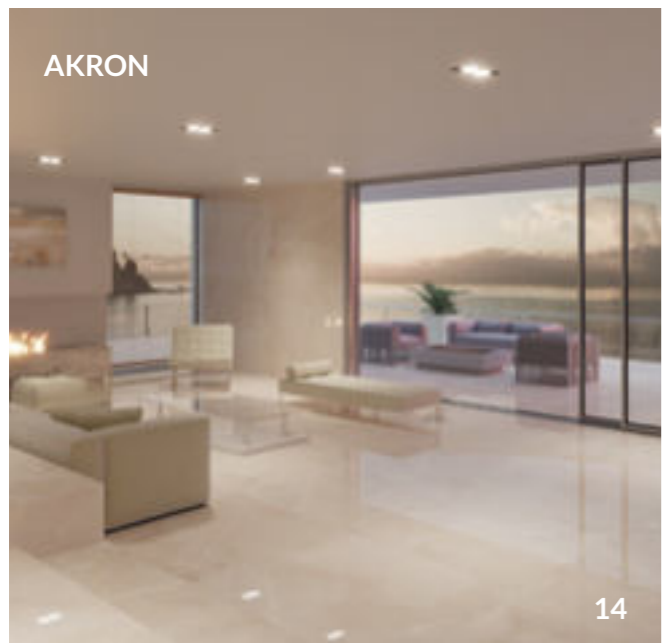

Marble Charm
In & Out
Wood Philosophy
Stone Spirit

Projects

by Bestile

Follow us at: