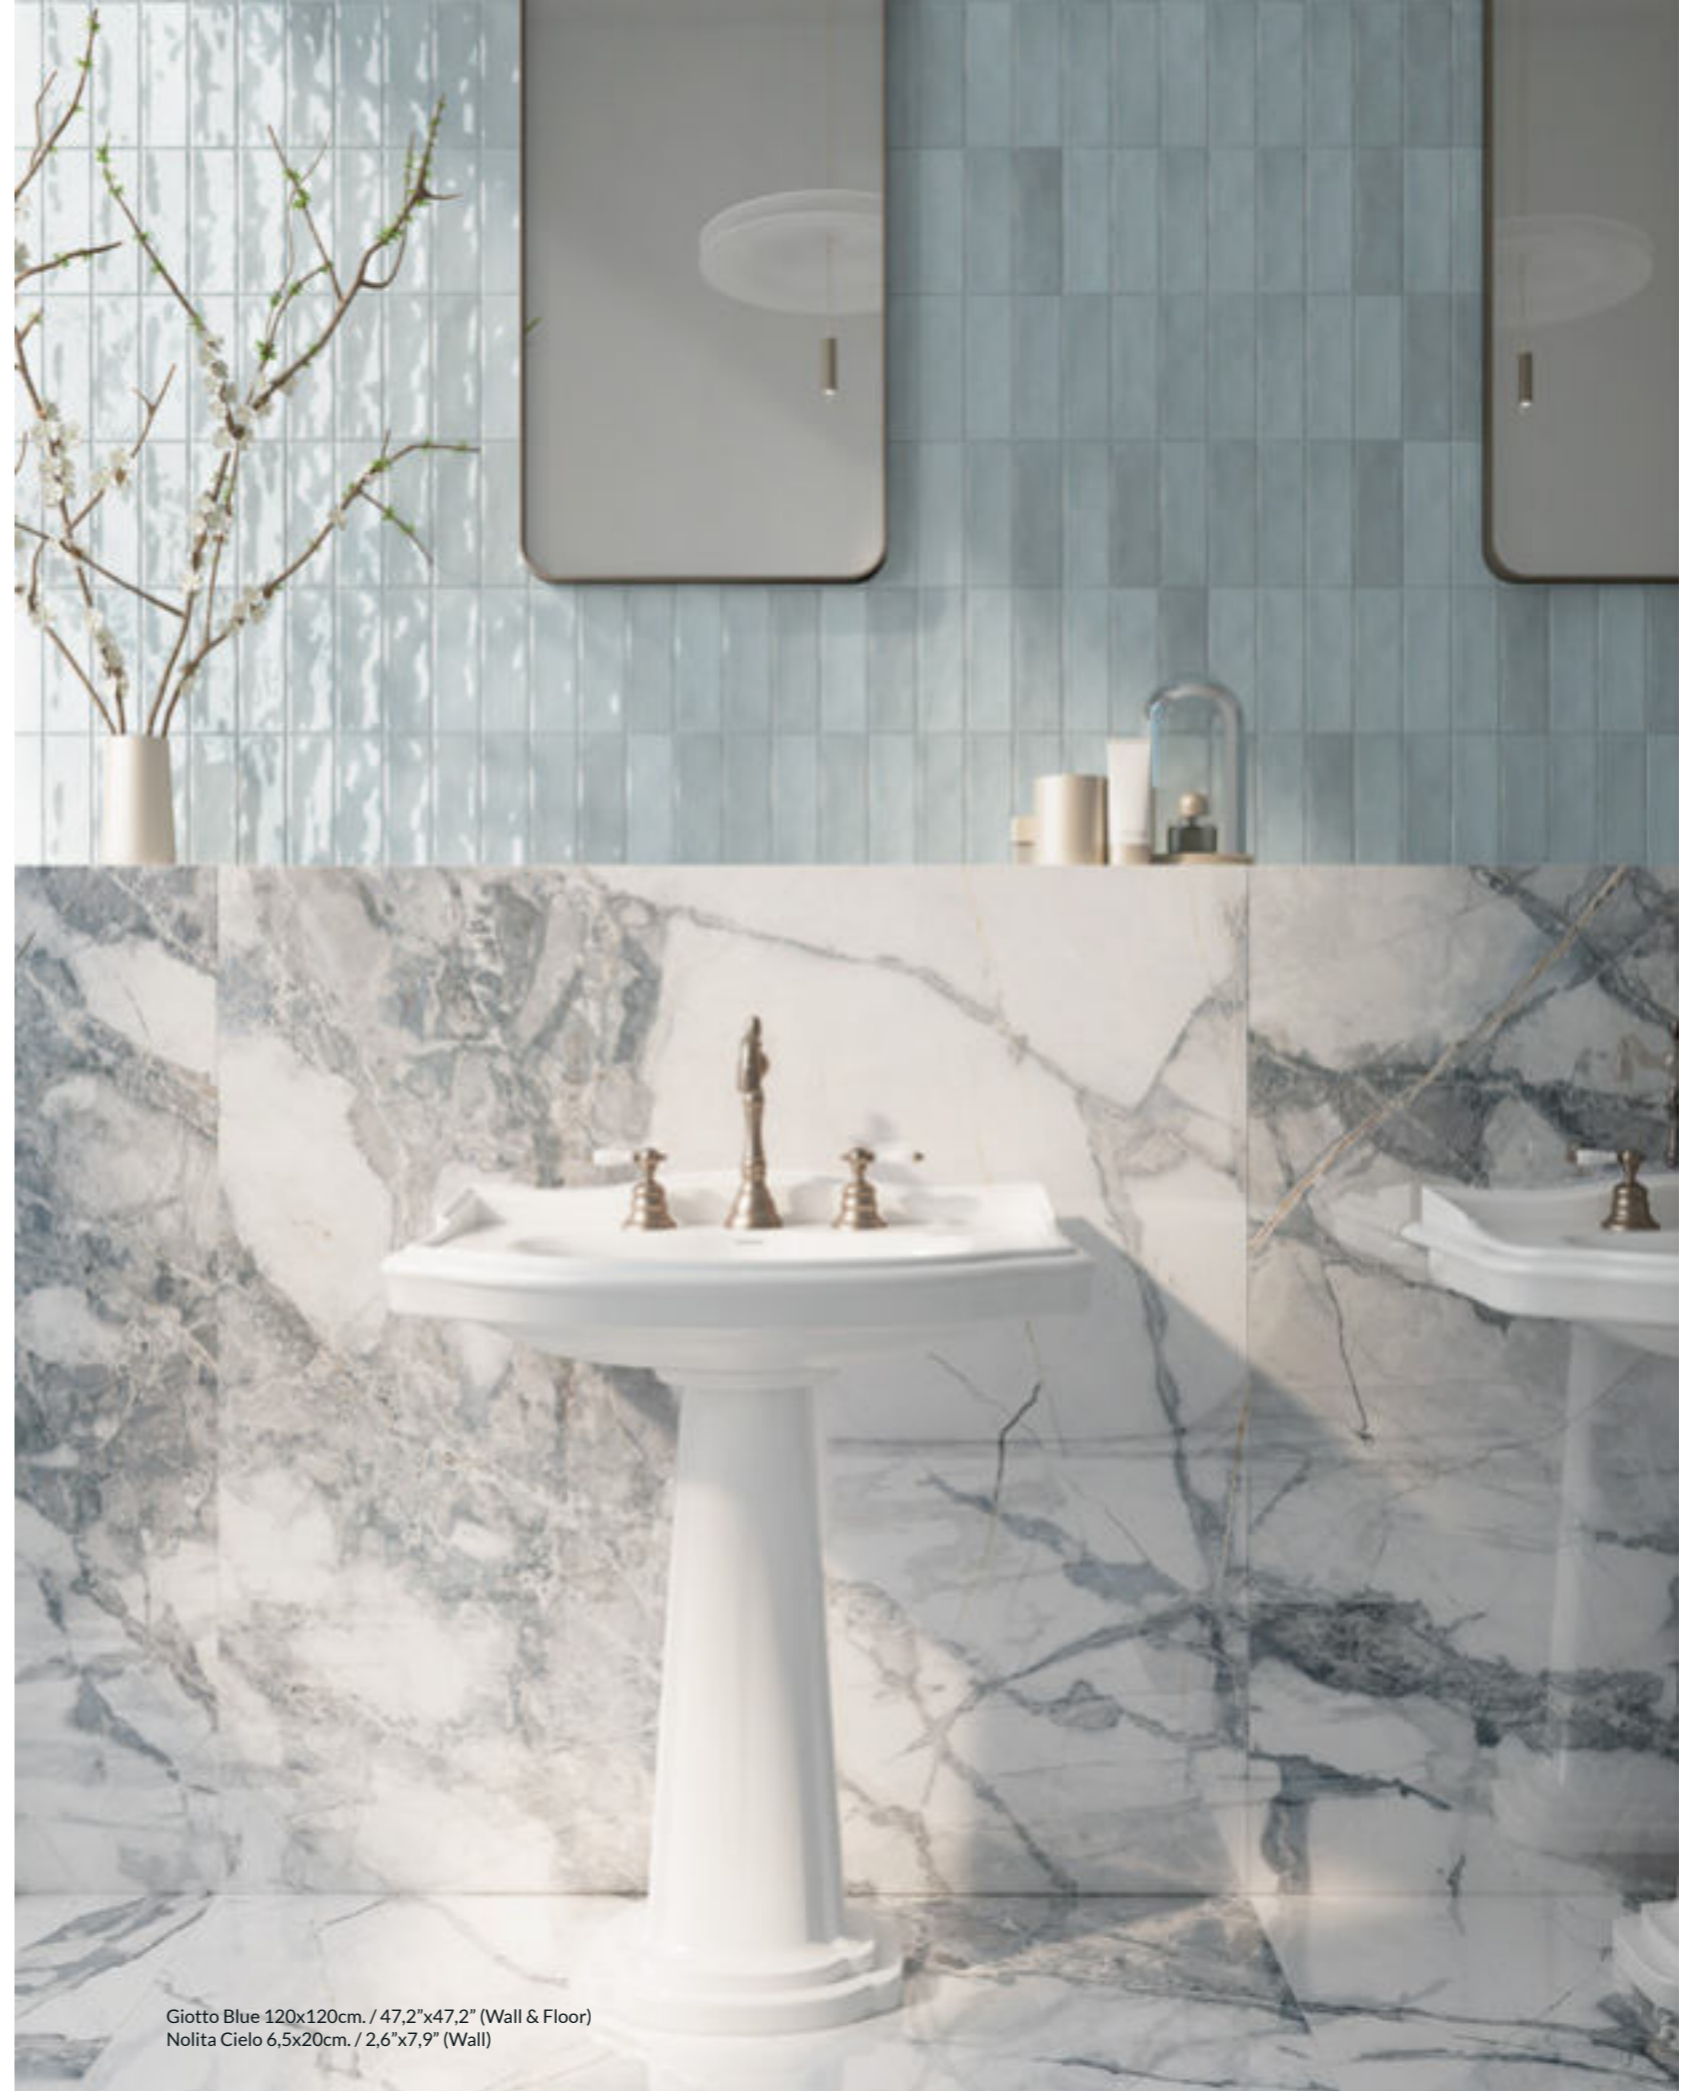

Giotto Blue 120x120cm. / 47,2"x47,2" (Wall & Floor)
Nolita Cielo 6,5x20cm. / 2,6"x7,9" (Wall)