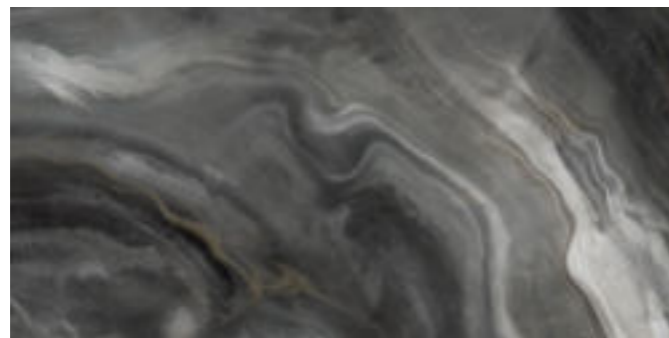

Watercolor

RECTIFIED POLISHED
PORCELAIN TILES

Available Colours

Watercolor White 60x120cm. / 23,6"x47,2"

Watercolor Marine 60x120cm. / 23,6"x47,2"

Watercolor Grey 60x120cm. / 23,6"x47,2"

Technical Features

Different graphics randomly packaged