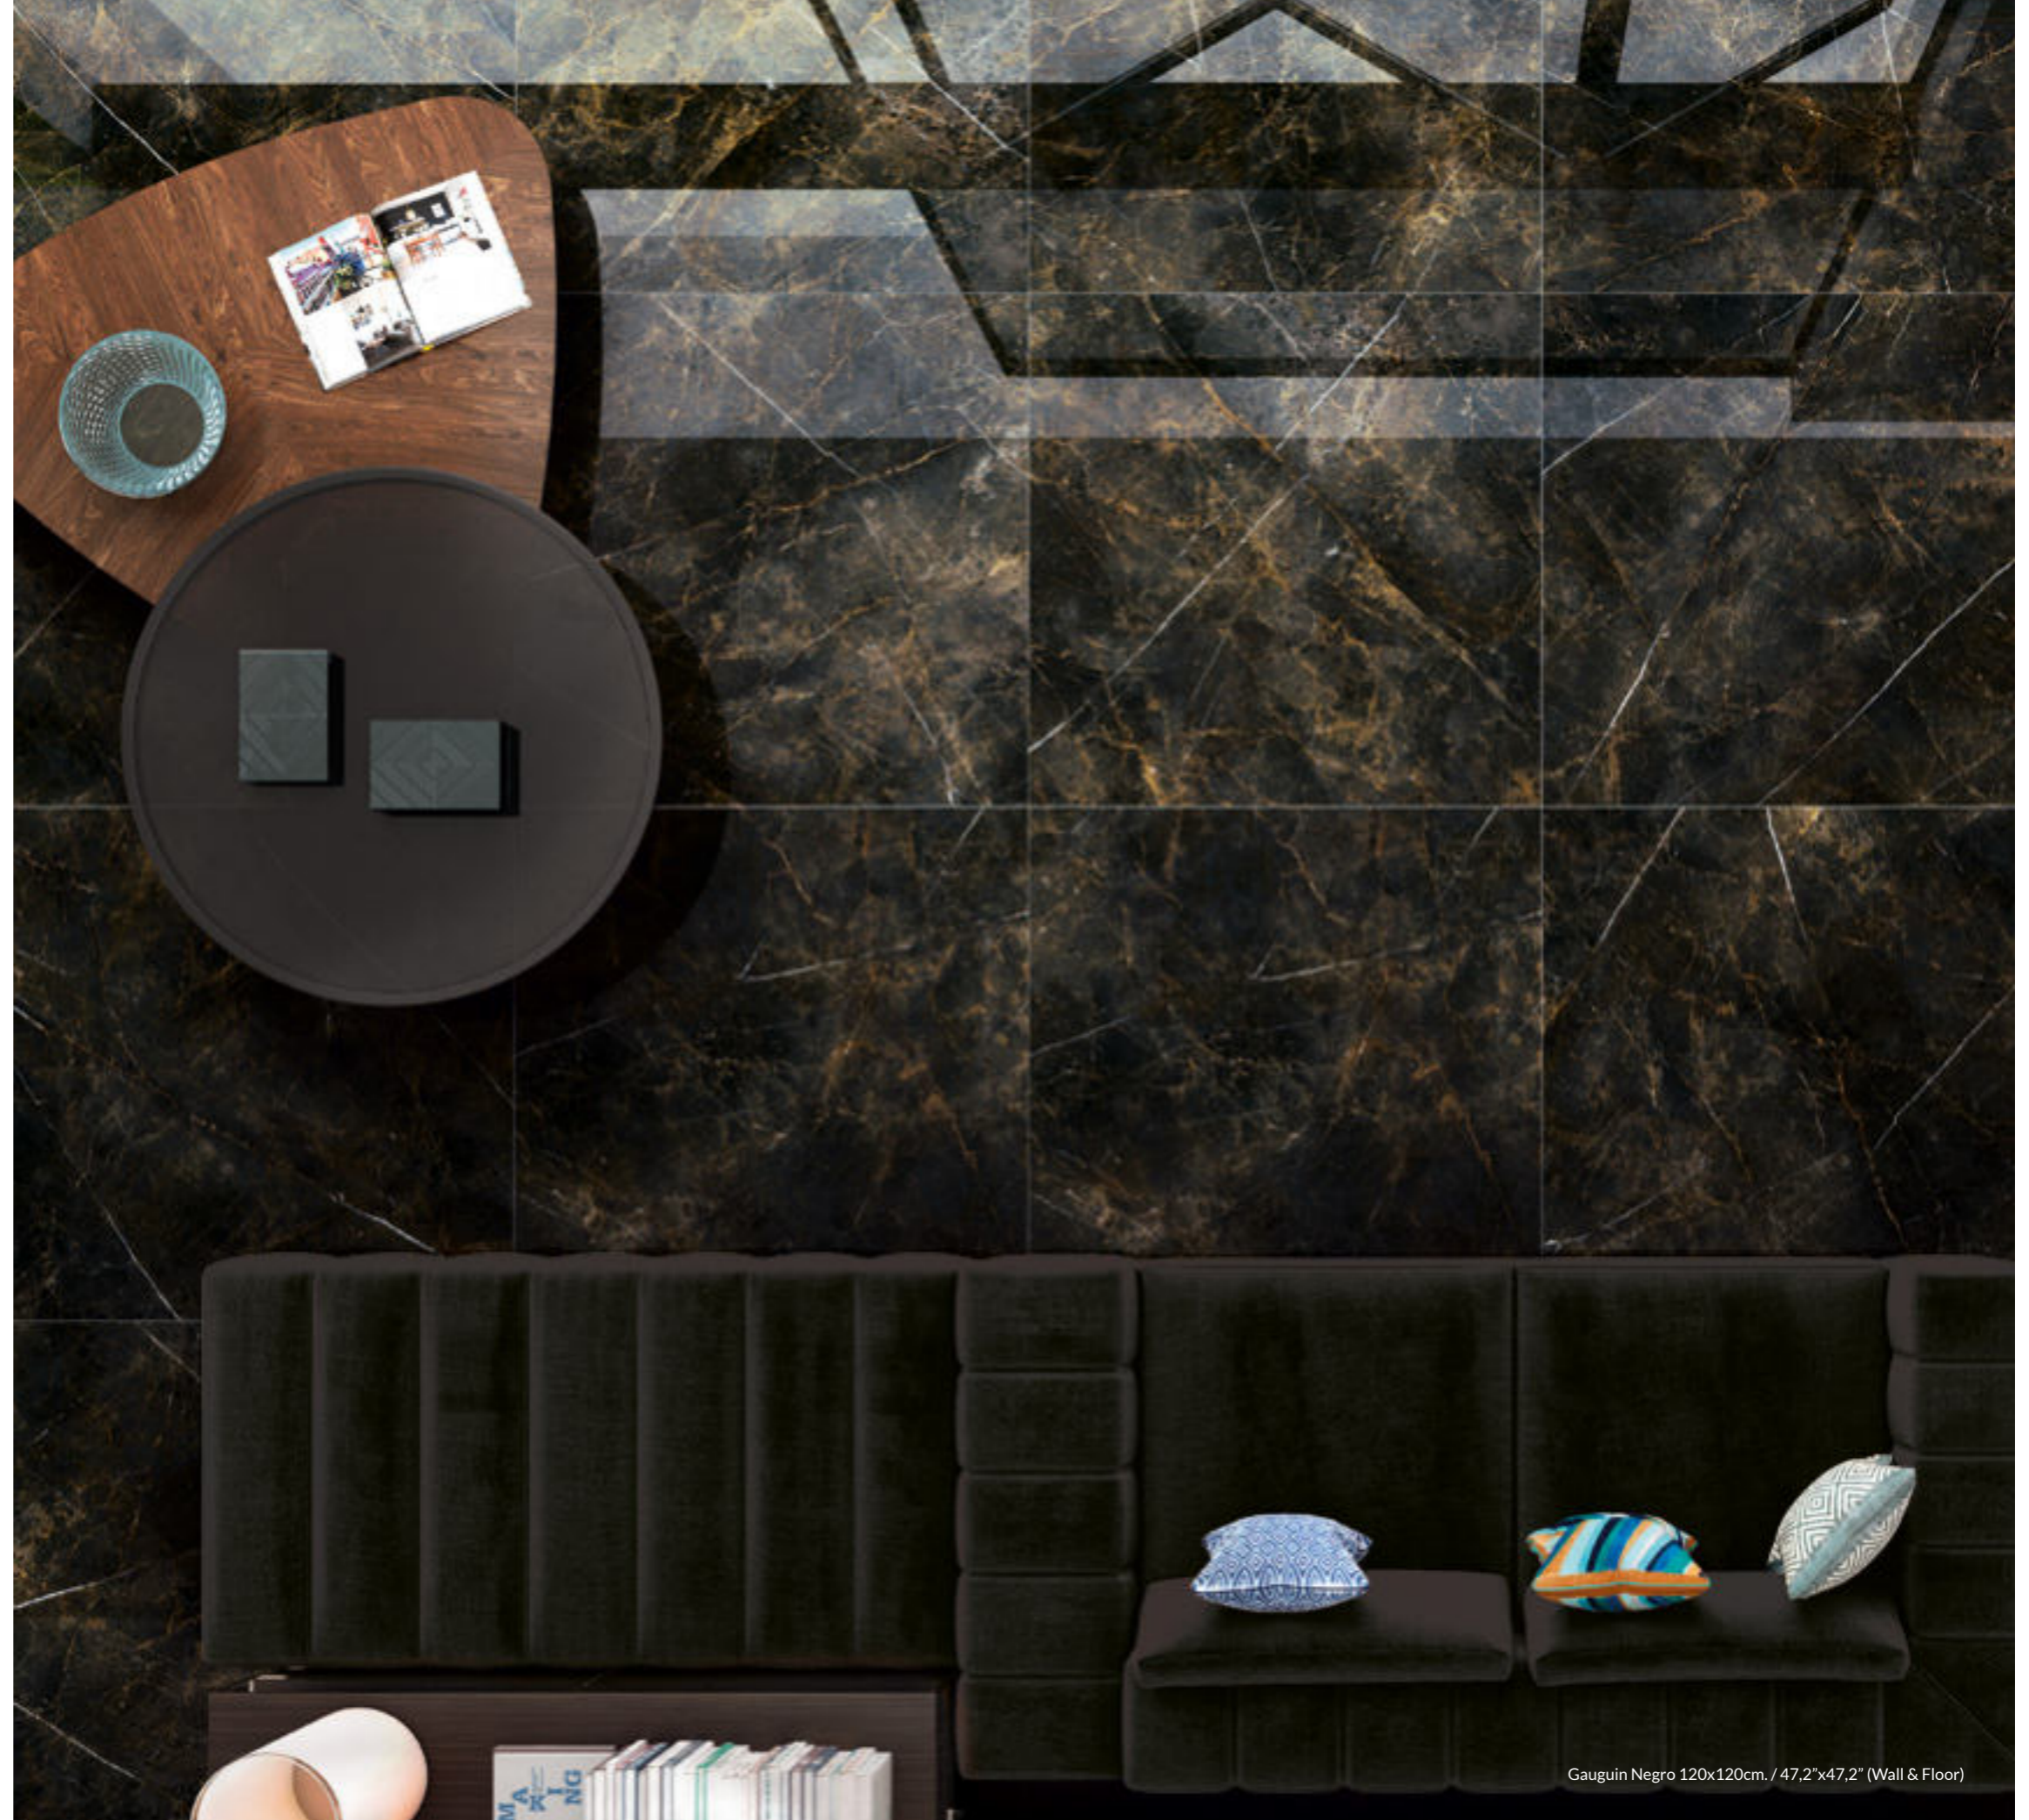

Gauguin Negro 120x120cm. / 47,2"x47,2" (Wall & Floor)

GIOTTO

Characteristic veining

Rectified Polished Porcelain Tiles

"The details are not the details. They make the design." – Charles Eames

The dramatic and stunning veins add warmth and authenticity. An unexampled design element for commercial areas and for exclusive interiors that immediately grabs the eye.