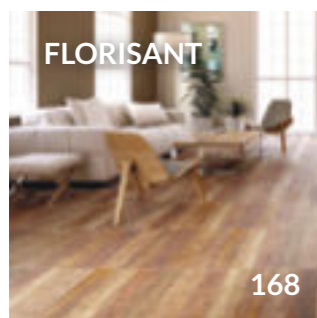

Muralla Blanco 40x60cm. / 15,7"x23,6" (Wall)
Goa Haya 20x120cm. / 7,9"x47,2" (Floor)

Marble Charm
In & Out
Wood Philosophy
Stone Spirit

Projects

by Bestile

Follow us at:

BESTILE

BESTILE

Partida Torreta S/N
12110 - Alcora
Castellón ESPAÑA
+34 964 367 320