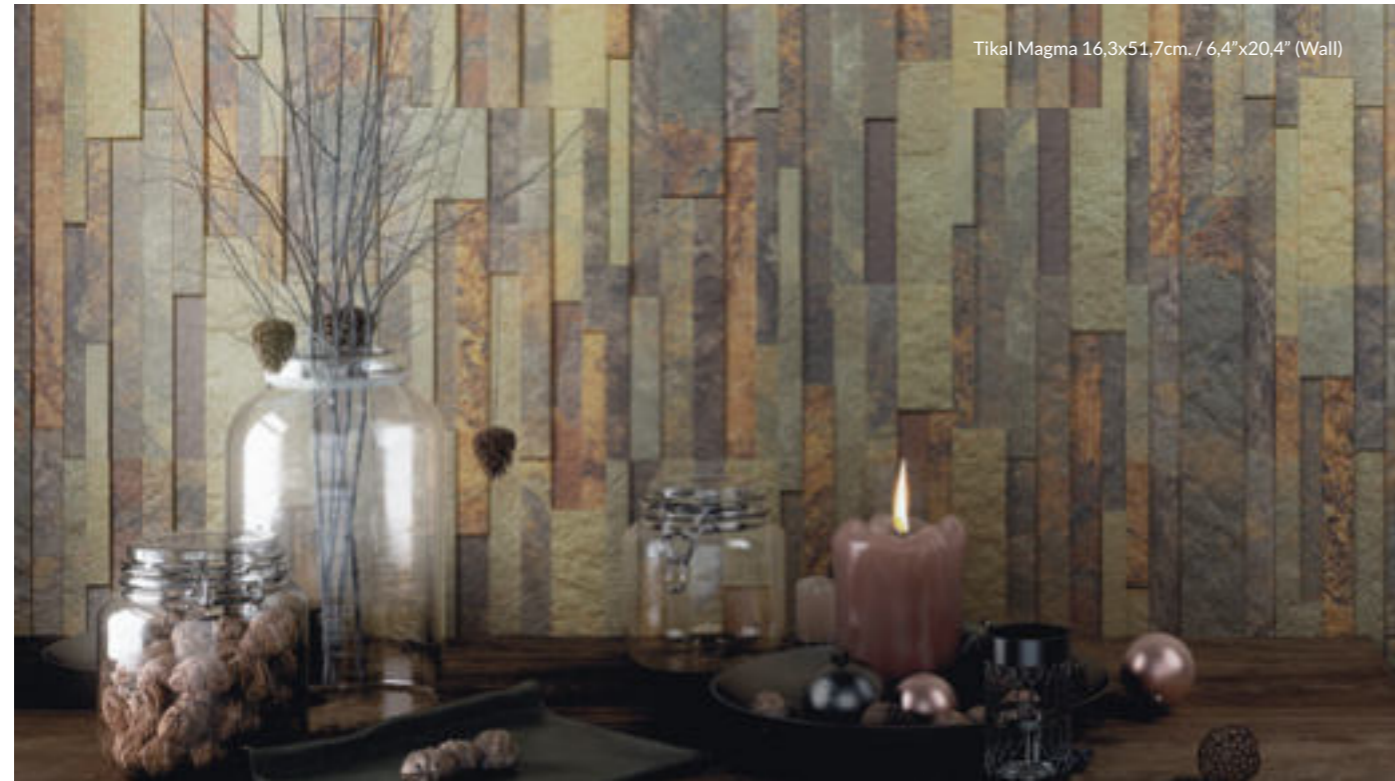

Tikal

RECTIFIED PORCELAIN TILES

Available Colours

Technical Features

Available Sizes

- 16,3x51,7cm. / 6,4x20,4" - GPR

Laying Recommendation

We suggest tiling a 1/3 brick bond pattern to get the best aesthetical result

Different graphics randomly packaged

	Pz/box	Sqm/box	Kg/box	Bx/Pallet	Sqm/Pallet	Kg/Pallet
16,3x51,7	9pz	0,76	17,75	60bx	45,60	1.140