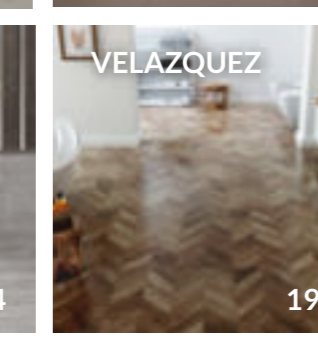

Muralla Blanco 40x60cm. / 15,7"x23,6" (Wall)
Goa Haya 20x120cm. / 7,9"x47,2" (Floor)

Marble Charm
In & Out
Wood Philosophy
Stone Spirit

Projects

by Bestile

Follow us at:

BESTILE

BESTILE

Partida Torreta S/N
12110 - Alcora
Castellón ESPAÑA
+34 964 367 320