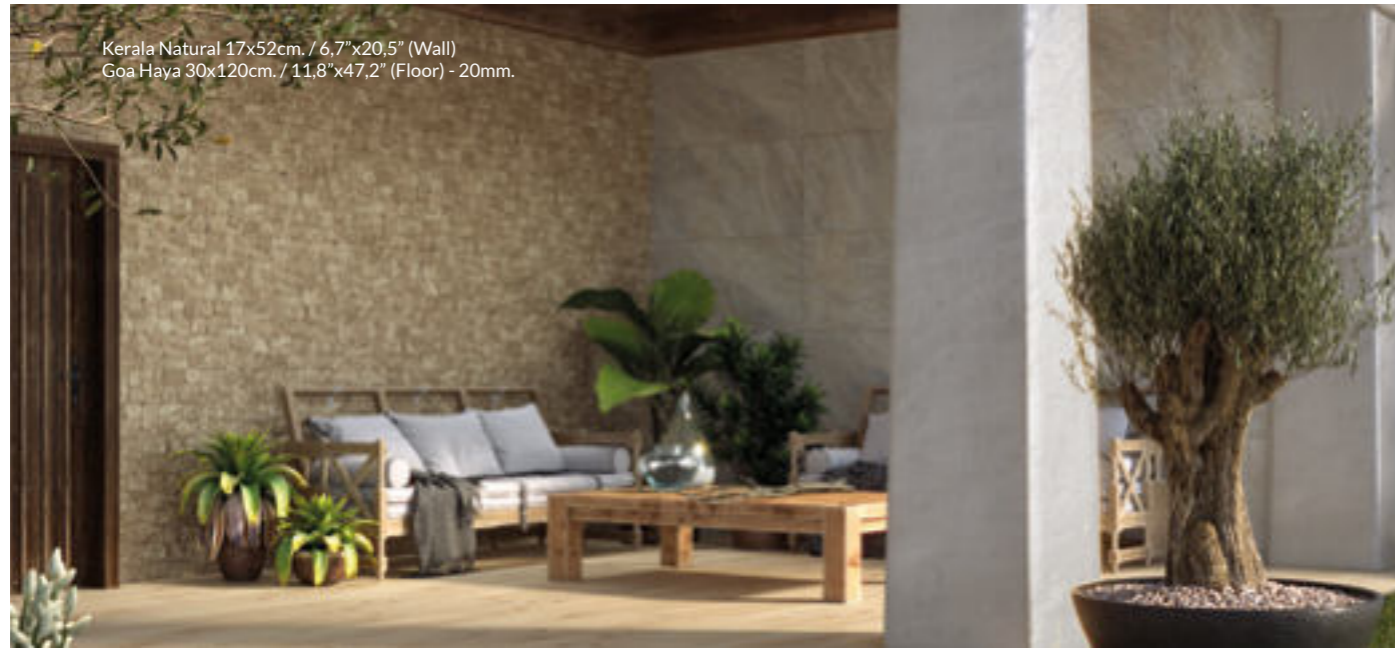

Kerala

PORCELAIN TILES

Available Colours

Technical Features

Different graphics randomly packaged

Available Sizes

- 17x52cm.
  6,7"x20,5" - GPR

Laying Recommendation

We suggest tiling a 1/3 brick bond pattern to get the best aesthetical result

	Pz/box	Sqm/box	Kg/box	Bx/Pallet	Sqm/Pallet	Kg/Pallet
17x52	10pz	0,89	21,14	60bx	53,40	1.280