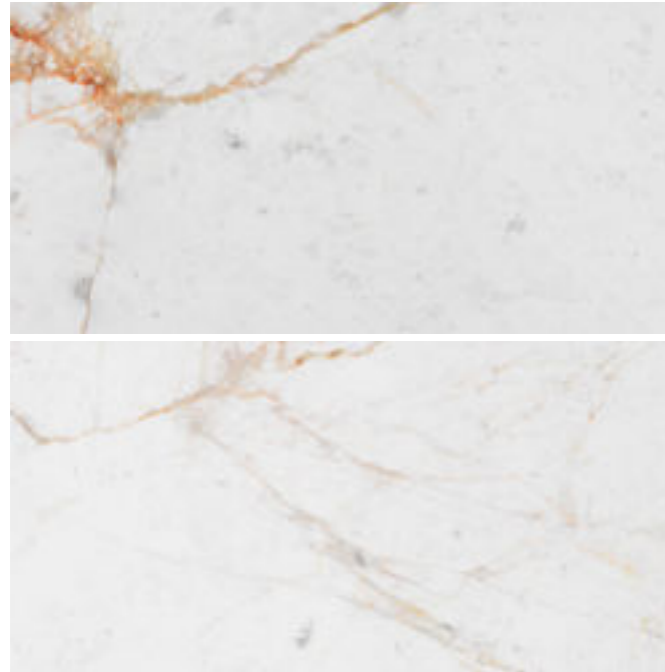

Aura

RECTIFIED POLISHED
PORCELAIN TILES

Available Colours

Aura
60x120cm. / 23,6"x47,2"
2 Tiles shown